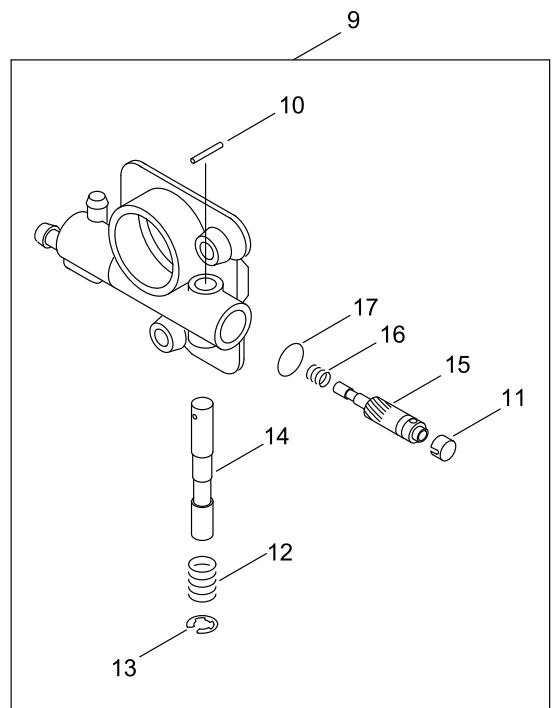

OILER

OILER

Key No.	LV (+)	Part No	Description	Qty	Standard
1		C022-000020	AUTO-OILER ASSEMBLY	1	OP-7
2	+	P003-002180	PIN, SPRING	1	
3	+	437062-38330	CAP, OIL PUMP	1	
4	+	437015-37330	SPRING	1	
5	+	123127-15030	RING	1	
6	+	P003-001370	NEEDLE-ADJ	1	
7	+	437019-38330	SPRING	1	
8	+	437024-37330	PLUNGER	1	
9		C022-000180	AUTO-OILER ASSEMBLY	1	OP-25 METAL GEAR
10	+	P003-002180	PIN, SPRING	1	
11	+	437062-38330	CAP, OIL PUMP	1	
12	+	437015-37330	SPRING	1	
13	+	123127-15030	RING	1	
14	+	P003-005430	NEEDLE-ADJ	1	
15	+	P003-005440	SHAFT ASY-PLUNGER	1	
16	+	P003-005140	SPRING	1	
17	+	P003-005420	WASHER	1