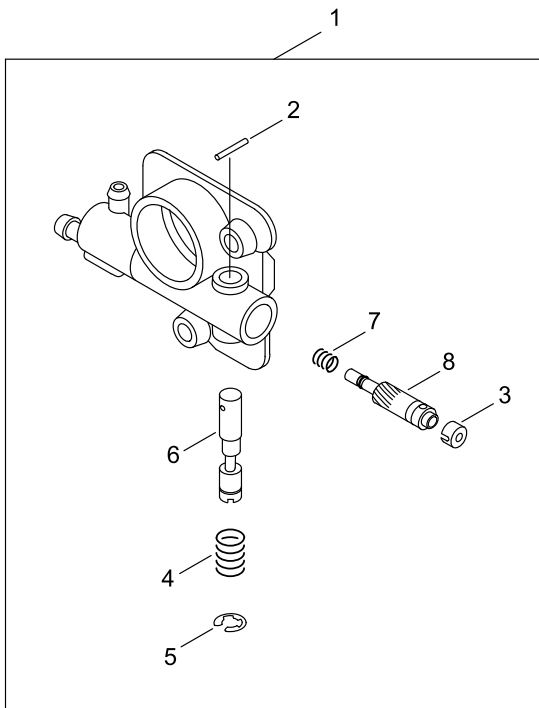

OILER

OILER

Key No.	LV (+)	Part No	Description	Qty	Standard
1		C022-000020	AUTO-OILER ASSEMBLY	1	OP-7
2	+	P003-002180	PIN, SPRING	1	
3	+	437062-38330	CAP, OIL PUMP	1	
4	+	437015-37330	SPRING	1	
5	+	123127-15030	RING	1	
6	+	P003-001370	NEEDLE-ADJ	1	
7	+	437019-38330	SPRING	1	
8	+	437024-37330	PLUNGER	1	
9		C022-000180	AUTO-OILER ASSEMBLY	1	OP-25 METAL GEAR
10	+	P003-002180	PIN, SPRING	1	
11	+	437062-38330	CAP, OIL PUMP	1	
12	+	437015-37330	SPRING	1	
13	+	123127-15030	RING	1	
14	+	P003-005430	NEEDLE-ADJ	1	
15	+	P003-005440	SHAFT ASY-PLUNGER	1	
16	+	P003-005140	SPRING	1	
17	+	P003-005420	WASHER	1