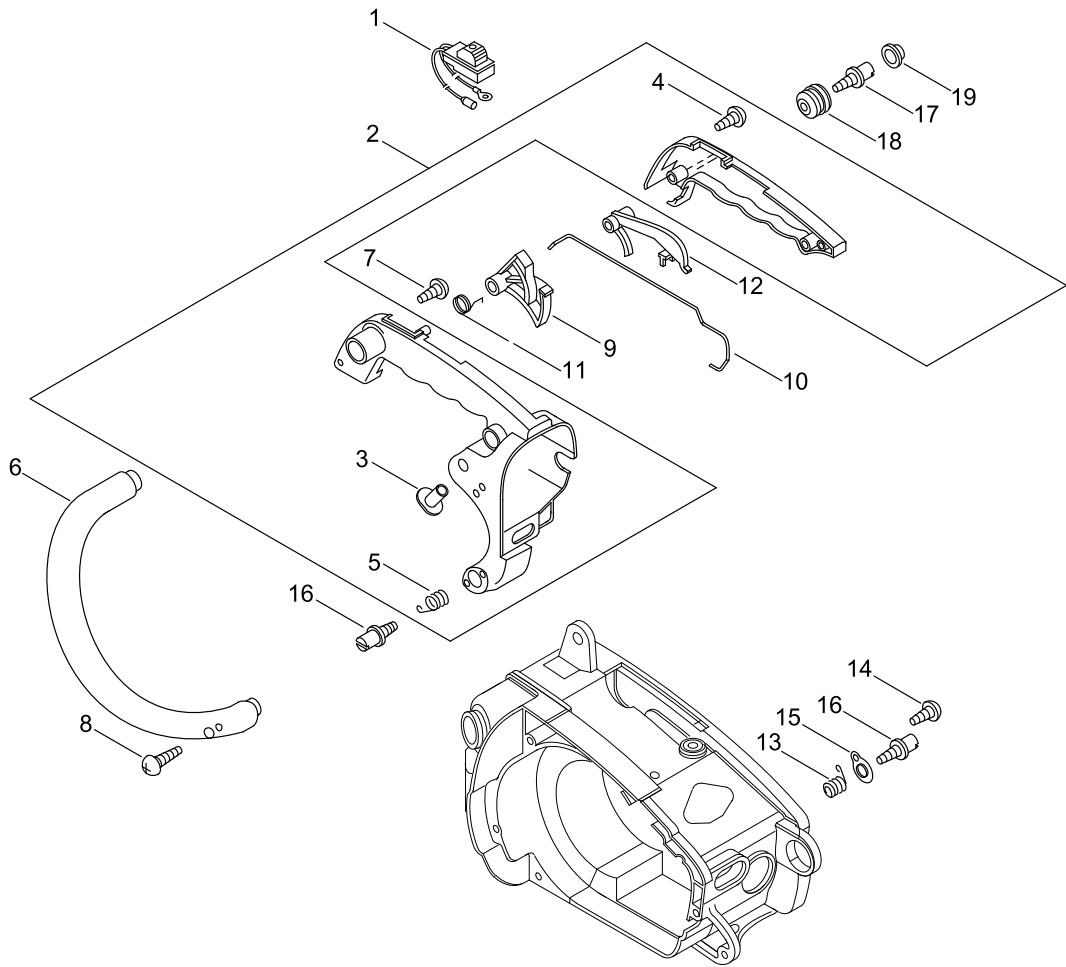

CARBURETOR

CARBURETOR

Key No.	LV (+)	Part No	Description	Qty	Standard
1		A021-004191	CARBURETOR, DIAPHRAGM	1	WT-1085
2	+	123126-10631	SCREEN, INLET	1	
3	+	123124-24430	COVER, FUEL PUMP	1	
4	+	123110-03930	SCREW, PUMP COVER	1	
5	+	123125-15030	GASKET, FUEL PUMP	1	
6	+	123112-15030	DIAPHRAGM, FUEL PUMP	1	
7	+	123137-19830	VALVE, INLET NEEDLE	1	
8	+	123140-03930	GASKET, M. DIAPHRAGM	1	
9	+	P003-001850	DIAPHRAGM, METERING	1	
10	+	123142-03930	COVER, M. DIAPHRAGM	1	
11	+	123122-03660	SPRING, METER. LEVER	1	
12	+	123139-03930	SCREW, M. LEVER PIN	1	
13	+	123138-03930	PIN, METERING LEVER	1	
14	+	123123-03930	LEVER, METERING	1	
15	+	123146-10630	PLUG, WELCH	1	
16	+	123116-05960	VALVE, THROTTLE	1	
17	+	P003-002380	SCREW	1	
18	+	123113-37530	SPRING, THROTTLE RTN	1	
19	+	P003-005350	SHAFT ASSY, THROTTLE	1	
20	+	P003-000380	THROTTLE, LEVER	1	
21	+	123114-38830	SCREW	2	
22	+	123133-04260	SPRING, IDLE ADJUST	1	
23	+	123134-04260	SCREW, IDLE ADJUST	1	
24	+	P003-004190	NEEDLE	2	
25	+	123127-15030	RING	2	
26	+	P003-000410	VALVE CHOKE	1	
27	+	P003-004780	SPRING	1	
28	+	P003-004790	SHAFT-CHOKE(MOLD)	1	
29	+	P003-001510	LEVER-FAST IDLE	1	
30	+	123130-02960	SCREW	4	
31	+	123186-09660	SPRING, START VALVE	1	
32	+	123185-09660	PISTON ASSY	1	
33	+	123136-09660	BALL	1	
34	+	P003-005090	PLUG CUP	1	

HANDLE

HANDLE

Key No.	LV (+)	Part No	Description	Qty	Standard
1		A440-000211	SWITCH,ON OFF	1	
2		P021-001965	HANDLE SET, REAR	1	
3	+	130020-33330	NUT	2	
4	+	900256-04016	SCREW, TAPPING	4	4*16
5	+	V450-000340	SPRING,COMPRESSION	1	ES
6		C400-000050	HANDLE,FRONT	1	
7		900253-05020	SCREW, TAPPING	1	5*20
8		900256-04016	SCREW, TAPPING	2	4*16
9		C450-000010	TRIGGER,THROTTLE	1	
10		C454-000051	ROD,THROTTLE	1	
11		V452-000010	SPRING,TORSION	1	
12		C460-000002	LOCKOUT,THROTTLE	1	
13		V450-000080	SPRING,COMPRESSION	1	
14		900253-04012	SCREW, TAPPING	1	4*12
15		V150-003810	PLATE,EYE	1	
16		V202-000000	BOLT,4	2	
17		V202-000020	BOLT,4	1	
18		100921-39131	CUSHION	1	
19		100918-15130	CAP	1	