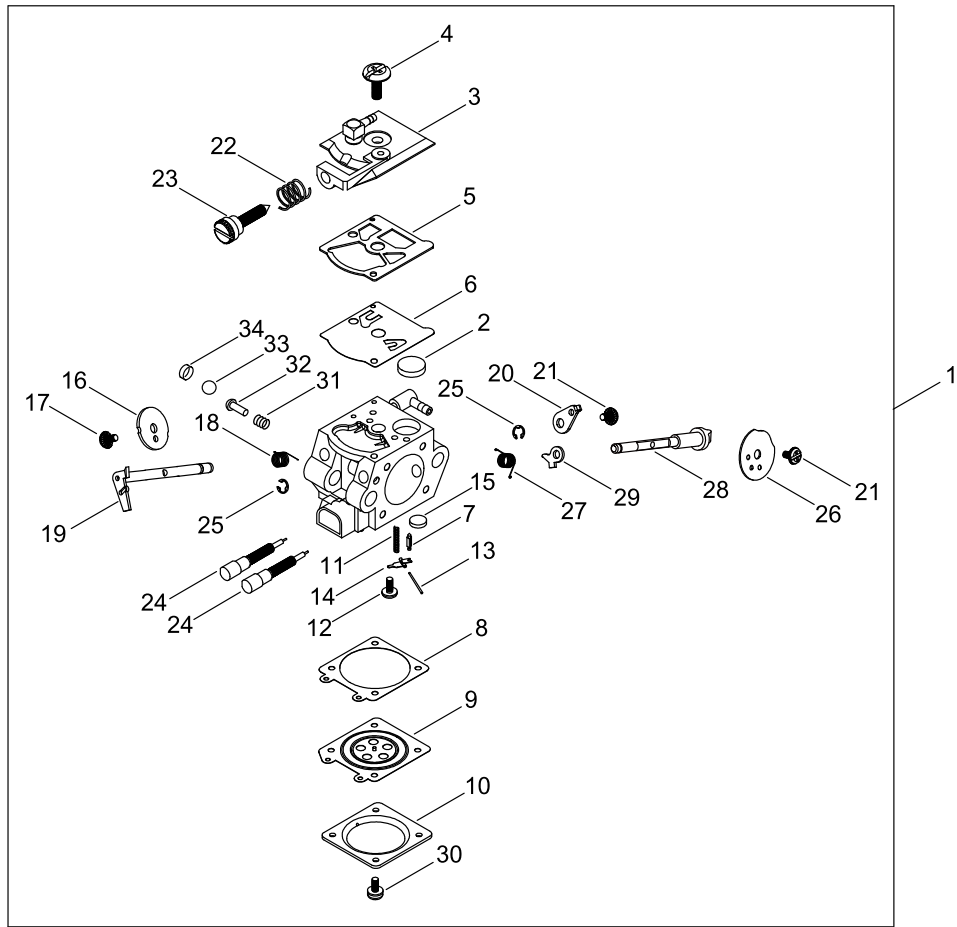

MAGNETO

MAGNETO

Key No.	LV (+)	Part No	Description	Qty	Standard
1		A409-001130	ROTOR, MAGNETO	1	
2		A411-001511	COIL, IGNITION	1	OPPAMA ID#A10053
3		900515-00008	NUT, FLANGE 8	1	8
4		900238-05018	SCREW 5*18	2	5*18
5		100142-12330	KEY, WOODRUFF	1	
6		150117-16430	SPACER	2	
7		156110-04920	BUSHING	1	
8		V475-001900	TUBE	1	7*8.6*30
9		V475-003550	TUBE	1	HST-10 7*8.6*50
10		V485-000140	LEAD	1	
11		156114-07320	GROMMET	1	
12		A425-000000	SPARKPLUG	1	BPMR8Y
13		A427-000013	CAP,SPARK PLUG	1	
14		A426-000010	TERMINAL,SPARKPLUG	1	
15		A514-000020	PAWL	2	
16		V203-000080	BOLT,5	2	5*14
17		900603-00005	WASHER 5	2	5.5*12*0.8
18		V452-000030	SPRING,TORSION	2	
19		177247-04630	SPACER, RATCHET	2	5.2*8*2.1

CARBURETOR

CARBURETOR

Key No.	LV (+)	Part No	Description	Qty	Standard
1		A021-004191	CARBURETOR, DIAPHRAGM	1	WT-1085
2	+	123126-10631	SCREEN, INLET	1	
3	+	123124-24430	COVER, FUEL PUMP	1	
4	+	123110-03930	SCREW, PUMP COVER	1	
5	+	123125-15030	GASKET, FUEL PUMP	1	
6	+	123112-15030	DIAPHRAGM, FUEL PUMP	1	
7	+	123137-19830	VALVE, INLET NEEDLE	1	
8	+	123140-03930	GASKET, M. DIAPHRAGM	1	
9	+	P003-001850	DIAPHRAGM, METERING	1	
10	+	123142-03930	COVER, M. DIAPHRAGM	1	
11	+	123122-03660	SPRING, METER. LEVER	1	
12	+	123139-03930	SCREW, M. LEVER PIN	1	
13	+	123138-03930	PIN, METERING LEVER	1	
14	+	123123-03930	LEVER, METERING	1	
15	+	123146-10630	PLUG, WELCH	1	
16	+	123116-05960	VALVE, THROTTLE	1	
17	+	P003-002380	SCREW	1	
18	+	123113-37530	SPRING, THROTTLE RTN	1	
19	+	P003-005350	SHAFT ASSY, THROTTLE	1	
20	+	P003-000380	THROTTLE, LEVER	1	
21	+	123114-38830	SCREW	2	
22	+	123133-04260	SPRING, IDLE ADJUST	1	
23	+	123134-04260	SCREW, IDLE ADJUST	1	
24	+	P003-004190	NEEDLE	2	
25	+	123127-15030	RING	2	
26	+	P003-000410	VALVE CHOKE	1	
27	+	P003-004780	SPRING	1	
28	+	P003-004790	SHAFT-CHOKE(MOLD)	1	
29	+	P003-001510	LEVER-FAST IDLE	1	
30	+	123130-02960	SCREW	4	
31	+	123186-09660	SPRING, START VALVE	1	
32	+	123185-09660	PISTON ASSY	1	
33	+	123136-09660	BALL	1	
34	+	P003-005090	PLUG CUP	1	