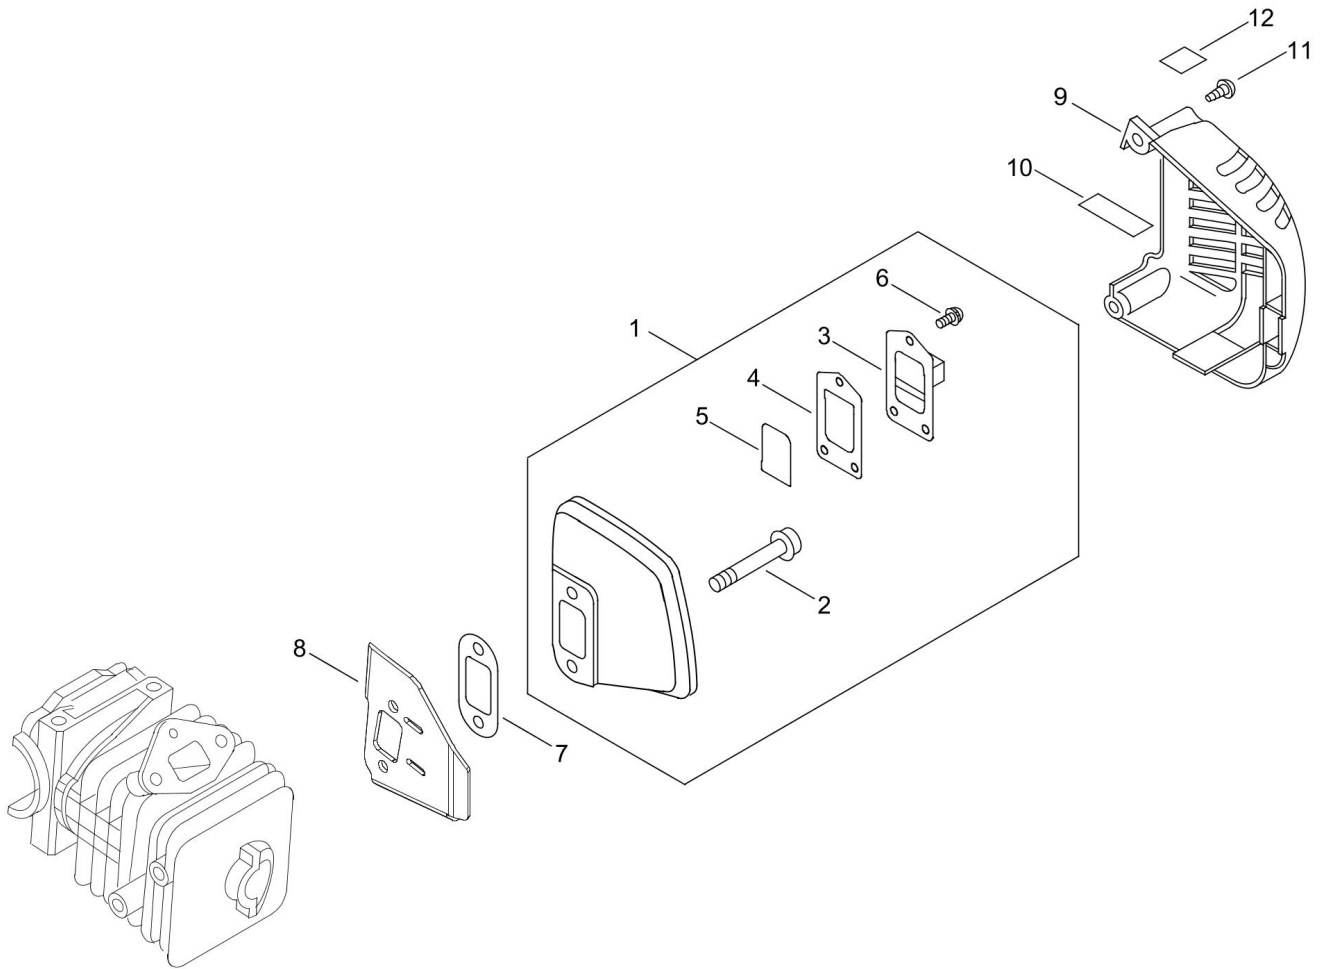

MUFFLER

MUFFLER

Key No.	LV (+)	Part No	Description	Qty	Standard
1		P100-002800	MUFFLER ASY	1	
2	+	91107-05045	BOLT HSH FLANGE	2	M5*45
3	+	A313-001970	GUIDE, EXHAUST	1	T0.6
4	+	V104-001850	GASKET,EXHAUST	1	
5	+	A310-000420	SCREEN, ARRESTOR	1	
6	+	900242-04008	SCREW	3	4*8
7		V104-001860	GASKET,EXHAUST	1	
8		A312-000060	PLATE, EXHUST	1	
9		A320-001030	COVER,MUFFLER	1	
10		V341-000180	WASHER,SQUARE	1	54*14 T0.15
11		900253-04016	SCREW 4*16	2	4*16
12		X505-007710	LABEL,CAUTION	1