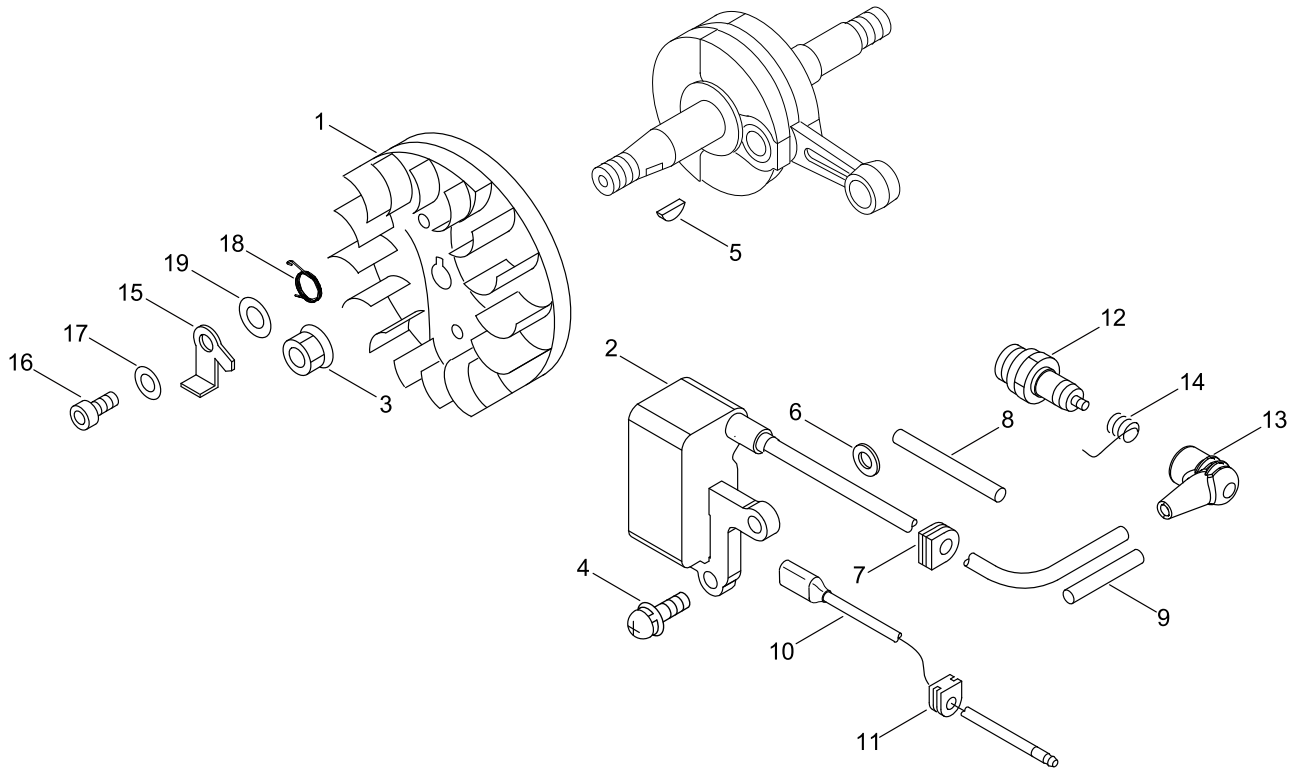

MAGNETO

MAGNETO

Key No.	LV (+)	Part No	Description	Qty	Standard
1		A409-001130	ROTOR, MAGNETO	1	
2		A411-001511	COIL, IGNITION	1	OPPAMA ID#A10053
3		900515-00008	NUT, FLANGE 8	1	8
4		900238-05018	SCREW 5*18	2	5*18
5		100142-12330	KEY, WOODRUFF	1	
6		150117-16430	SPACER	2	
7		156110-04920	BUSHING	1	
8		V475-001900	TUBE	1	7*8.6*30
9		V475-003550	TUBE	1	HST-10 7*8.6*50
10		V485-000140	LEAD	1	
11		156114-07320	GROMMET	1	
12		A425-000000	SPARKPLUG	1	BPMR8Y
13		A427-000013	CAP,SPARK PLUG	1	
14		A426-000010	TERMINAL,SPARKPLUG	1	
15		A514-000020	PAWL	2	
16		V203-000080	BOLT,5	2	5*14
17		900603-00005	WASHER 5	2	5.5*12*0.8
18		V452-000030	SPRING,TORSION	2	
19		177247-04630	SPACER, RATCHET	2	5.2*8*2.1