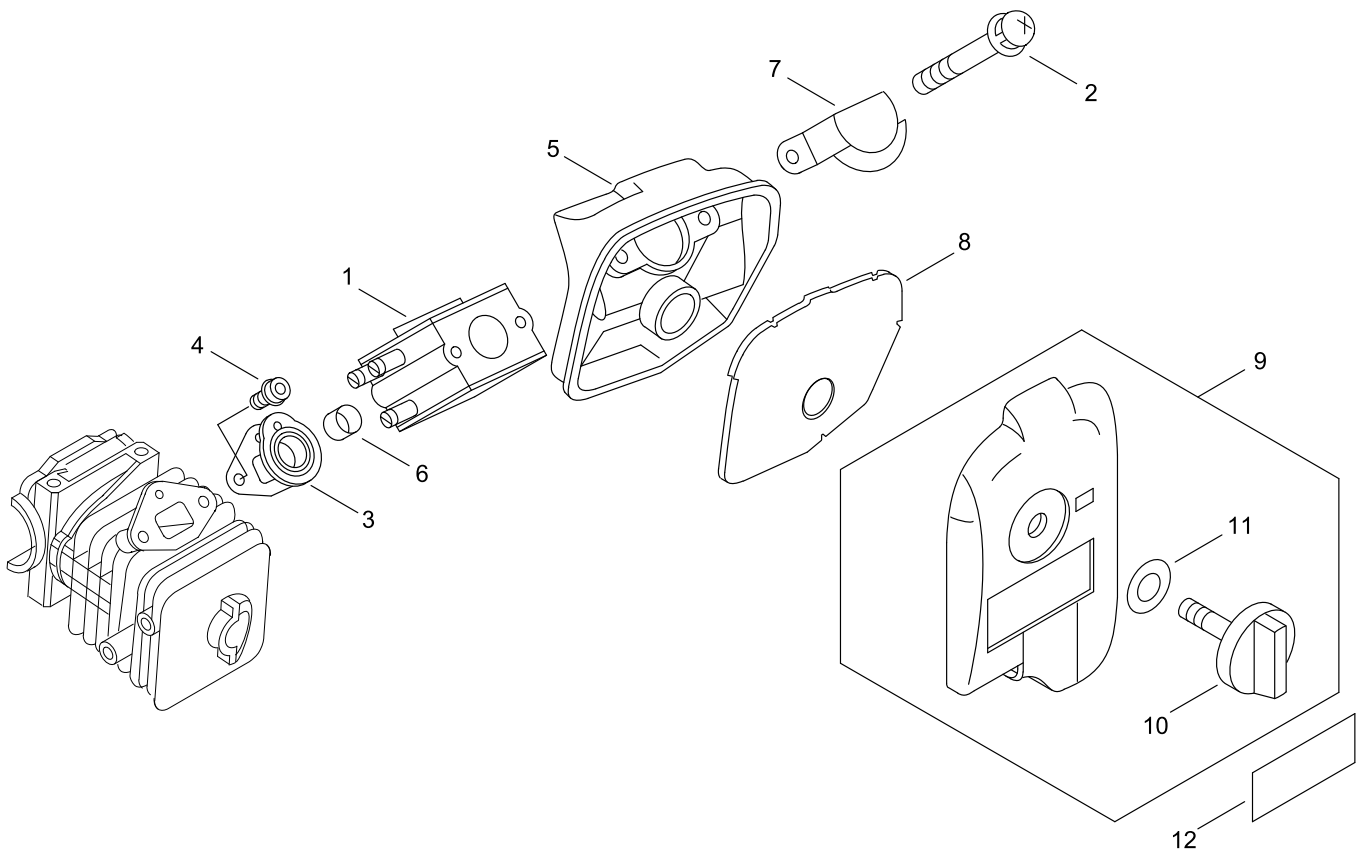

AIR CLEANER, CARBURETOR

AIR CLEANER, CARBURETOR

Key No.	LV (+)	Part No	Description	Qty	Standard
1		A021-004191	CARBURETOR, DIAPHRAGM	1	WT-1085
2		900238-05050	SCREW 5*50	2	5*50
3		A202-000001	BELLOWS,INTAKE	1	
4		900162-04012	BOLT, H.S. 4*12	2	4*12 W,SW
5		A225-000025	CASE,CLEANER	1	
6		V358-000021	COLLAR,14	1	
7		A244-000000	PLATE,PREVENT	1	
8		A226-000051	ELEMENT,AIR FILTER	1	
9		P100-002770	CLEANER COVER ASY	1	
10	+	A235-000040	KNOB,CLEANER LID	1	
11	+	131925-02310	WASHER,CIRCULAR 8	1	
12		X503-012600	LABEL,MODEL	1	CS-280TES