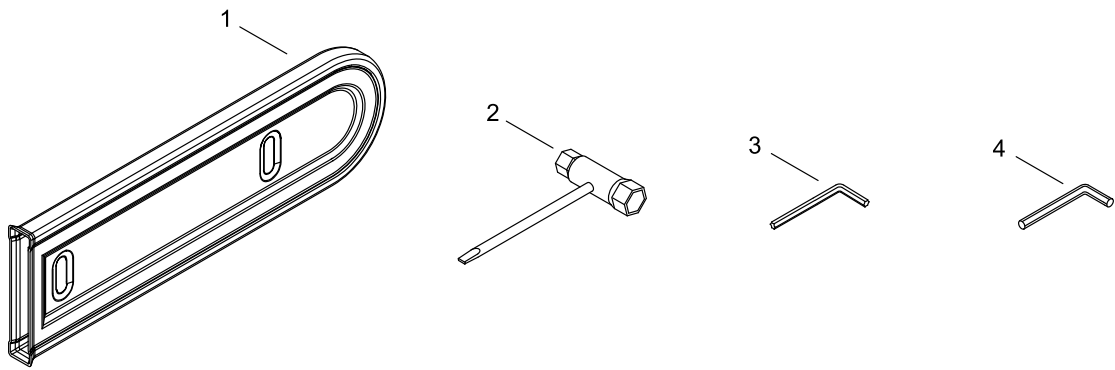

ACCESSORIES

ACCESSORIES

Key No.	LV (+)	Part No	Description	Qty	Standard
1		X490-000570	SCABBARD,CHAIN	1	
2		X602-000150	PLUG WRENCH	1	
3		X605-000090	HEXA WRENCH 4MM	1	
4		X605-000100	TOOL,L WRENCH	1	4MM M5