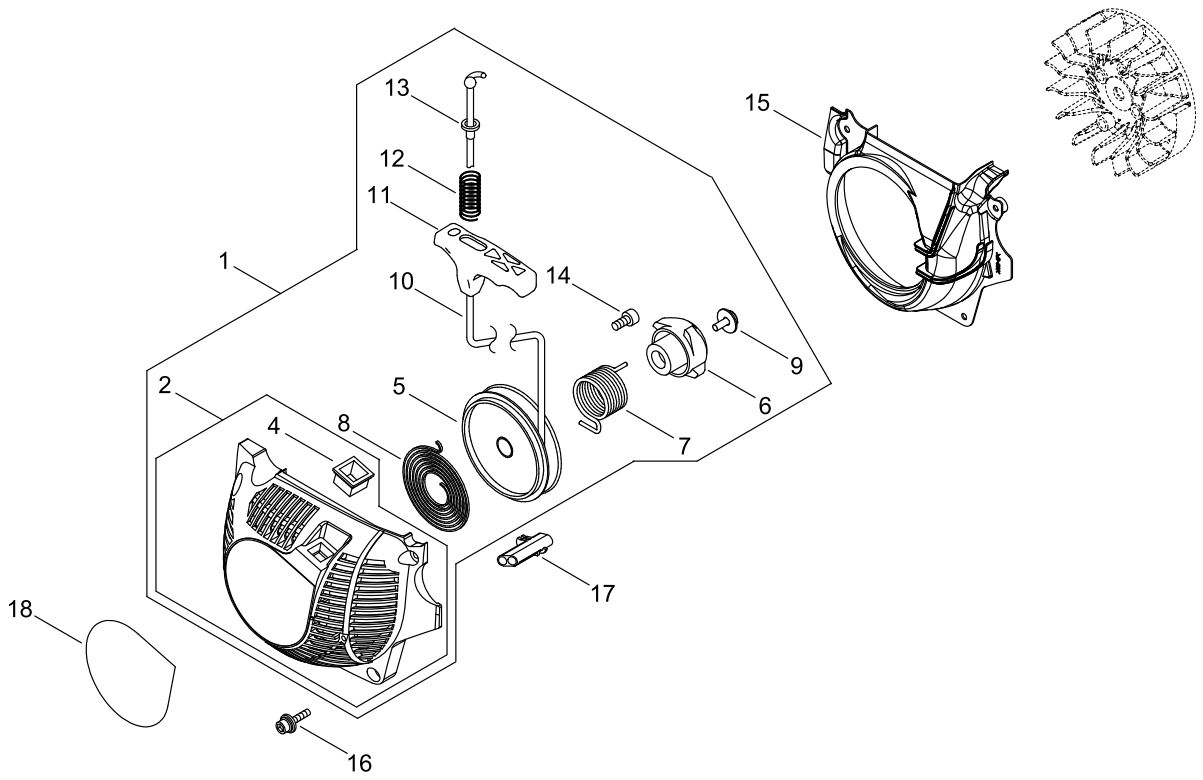

RECOIL STARTER

RECOIL STARTER

Key No.	LV (+)	Part No	Description	Qty	Standard
1		A051-002321	STARTER,RECOIL	1	
2	+	P022-036790	STARTER,RECOIL	1	
4	++	A510-000130	GUIDE,ROPE	1	
5	+	P022-036740	DRUM, STARTER	1	
6	+	P022-036750	PLATE, CAM	1	
7	+	P022-036760	SPRING,DAMPER	1	
8	+	P022-006250	SPRING,SPIRAL	1	
9	+	P022-004630	SCREW	1	
10	+	P022-035130	ROPE	1	
11	+	P022-036780	GRIP, STARTER	1	
12	+	V450-001170	SPRING,COMPRESSION	1	
13	+	V376-001400	SPACER	1	
14	+	900105-04010	BOLT HSH	1	4*10
15		A172-001870	COVER,FAN	1	
16		V202-000200	BOLT	4	
17		V131-000190	GROMMET,NEEDLE	1	
18		X502-001040	LABEL,ECHO	1