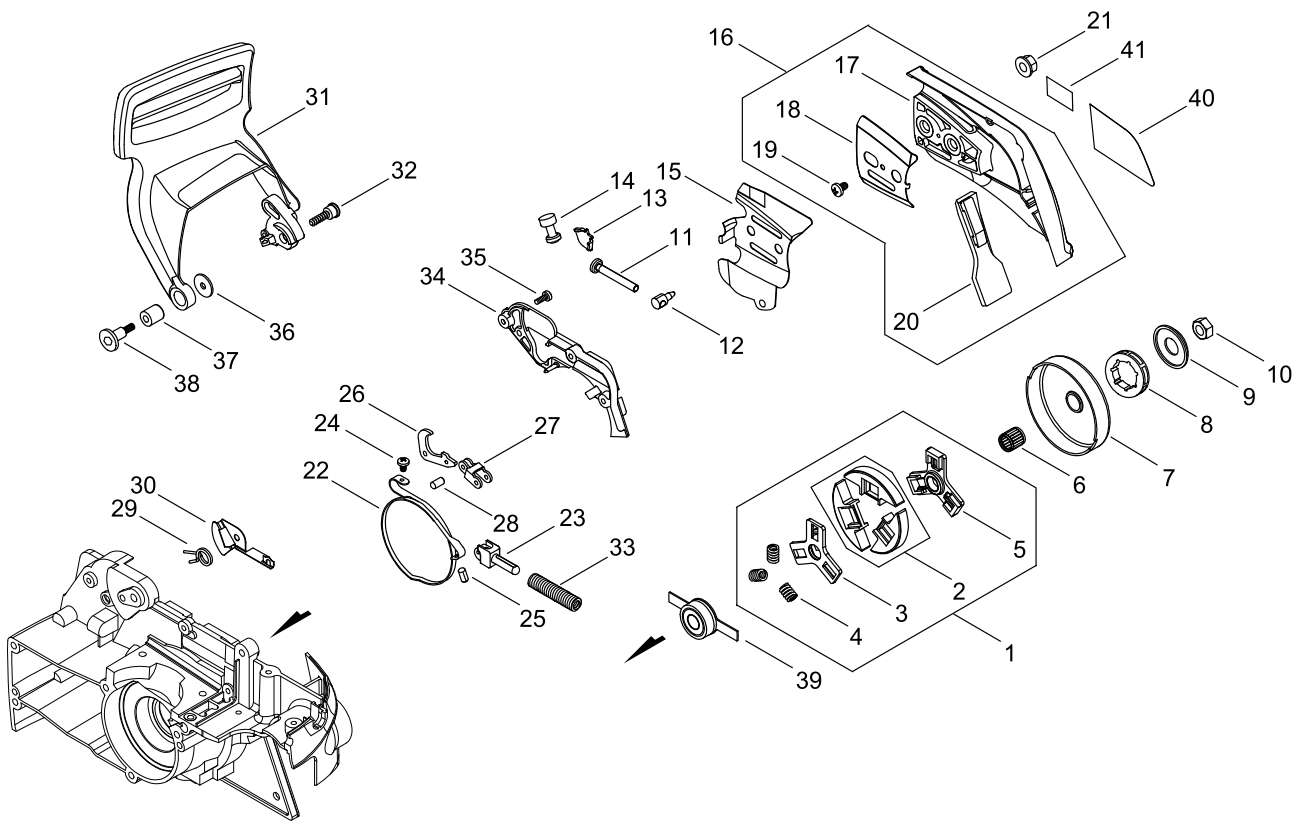

CHAIN BRAKE

CHAIN BRAKE

Key No.	LV (+)	Part No	Description	Qty	Standard
1		A056-000611	CLUTCH ASY	1	
2	+	P100-000270	CLUTCH SHOE SET	1	
3	+	A552-000231	HUB, CLUTCH	1	
4	+	V451-000930	SPRING	3	
5	+	A552-000241	HUB, CLUTCH	1	
6		V555-000150	BEARING,NEEDLE	1	
7		A556-001121	DRUM, CLUTCH	1	
8		175114-12530	SPROCKET, RIM .325	1	
9		V307-000451	WASHER,CIRCULAR 10	1	
10		V265-000211	NUT,8	1	
11		V253-000610	SCREW	1	
12		C309-000110	TENSIONER,CHAIN	1	
13		V152-002430	GUIDE	1	
14		V651-000790	GEAR,BEVEL	1	
15		C305-000440	PLATE,SPROCKET GUARD	1	
16		P100-005100	GUARD, SPROCKET ASY	1	
17	+	C300-001050	GUARD, SPROCKET	1	
18	+	C305-000260	PLATE,SPROCKET GUARD	1	
19	+	900253-04008	SCREW 4*8	1	4*8
20	+	C302-000030	PROTECTOR	1	
21		V265-000200	NUT	2	
22		C328-000220	BAND,BRAKE	1	
23		C334-000180	CONNECTOR,BRAKE	1	
24		91381-04010	SCREW TAPPING	1	
25		93042-40100	PIN, SPRING	1	
26		C334-000190	CONNECTOR, BRAKE	1	
27		C334-000200	CONNECTOR,BRAKE	1	
28		900330-30120	PIN	2	3*12
29		V452-000860	SPRING,TORSION	1	
30		C347-000010	PLATE,BRAKE SEAL	1	
31		P021-026383	GUARD COMP	1	
32		V203-001470	BOLT,ADHESIVE	1	
33		V450-001160	SPRING,COIL	1	
34		C345-000610	COVER BRAKE	1	
35		V202-000490	BOLT	3	
36		V303-000320	WASHER,CIRCULAR 5	1	
37		J211-000430	BUSH	1	
38		V203-001410	BOLT ADHESIVE	1	
39		P021-023110	GEAR	1	
40		X502-001020	LABEL,ECHO	1	
41		890316-39131	LABEL, CAUTION	1	