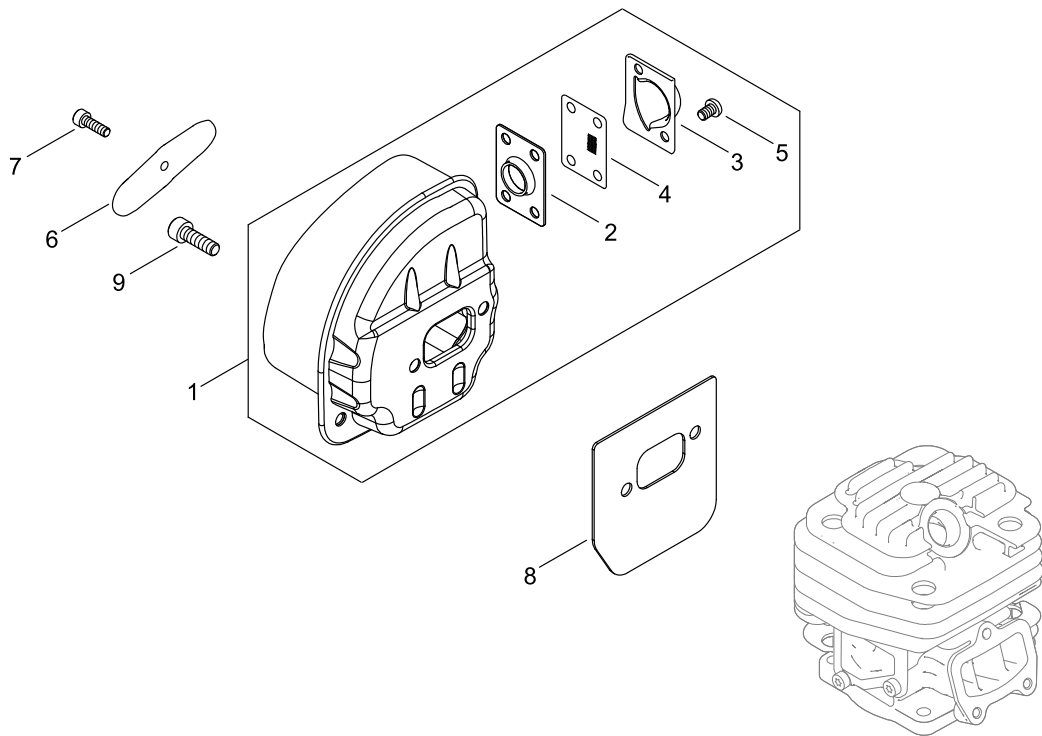

MUFFLER

MUFFLER

Key No.	LV (+)	Part No	Description	Qty	Standard
1		P100-000340	MUFFLER ASY	1	
2	+	A313-001890	GUIDE, EXHAUST	1	
3	+	A313-001880	GUIDE, EXHAUST	1	
4	+	A310-000450	SCREEN, ARRESTOR	1	
5	+	91578-04006	SCREW	2	
6		A301-000060	PLATE, MUFFLER	1	
7		900105-04006	BOLT, H.S. 4*6	1	4*6
8		V104-001581	GASKET,EXHAUST	1	
9		V203-001880	BOLT,5	4