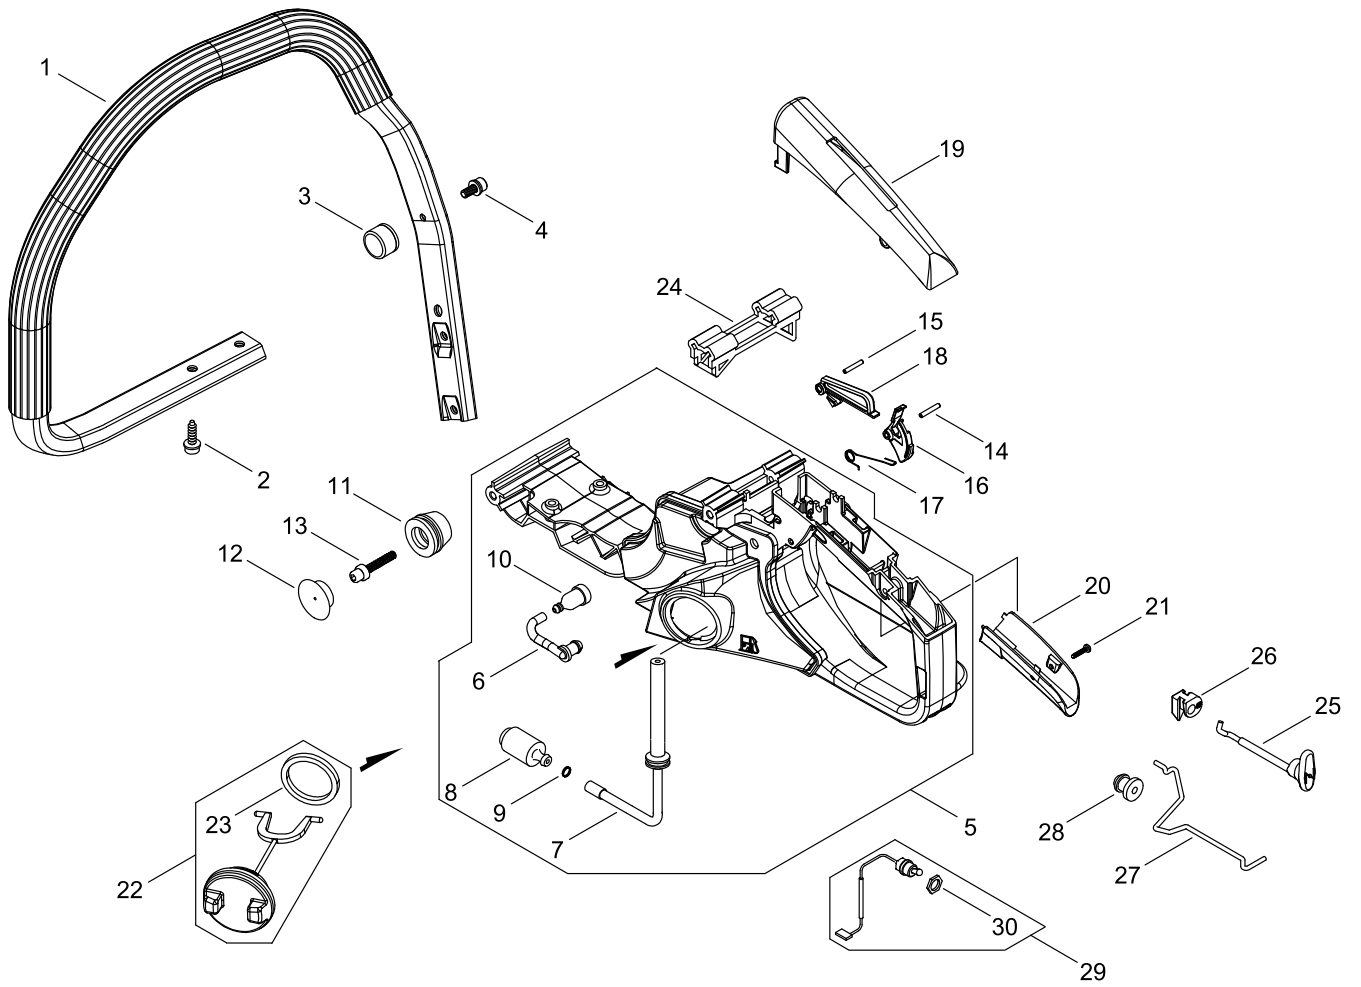

HANDLE

HANDLE

Key No.	LV (+)	Part No	Description	Qty	Standard
1		C040-000511	HANDLE, FRONT	1	
2		V203-001490	BOLT TAPPING	4	
3		V400-000080	CUSHION	1	
4		V202-000260	BOLT,4	1	
5		P100-005090	HANDLE ASY, REAR	1	
6	+	V470-001531	PIPE	1	2*5*43
7	+	V470-001520	PIPE	1	
8	+	A369-000450	STRAINER, FUEL	1	
9	+	V490-000500	CLIP	1	
10	+	131300-56431	VENT ASSEMBLY, FUEL	1	
11		V401-000290	CUSHION	4	
12		V421-000070	CAP,CUSHION	4	
13		V203-001480	BOLT	4	
14		93060-40250	PIN, SPRING	1	
15		93042-40220	PIN, SPRING	1	
16		C450-000642	CONTROL, THROTTLE	1	
17		V452-000850	SPRING,TORSION	1	
18		C460-000390	LOCKOUT,THROTTLE	1	
19		C411-000170	LID,HANDLE	1	
20		C403-000530	GRIP	1	
21		91449-04022	SCREW TAPPING	1	
22		A033-000370	CAP ASSY	1	
23	+	V107-000070	GASKET	1	
24		V420-002810	STOPPER	1	
25		A240-000111	ROD, CHOKE	1	
26		V130-000170	GROMMET,CHOKE	1	
27		C454-000280	ROD,THROTTLE	1	
28		V133-000040	GROMMET	1	
29		P021-037400	SWITCH, ON OFF	1	
30	+	V266-000090	NUT,10	1