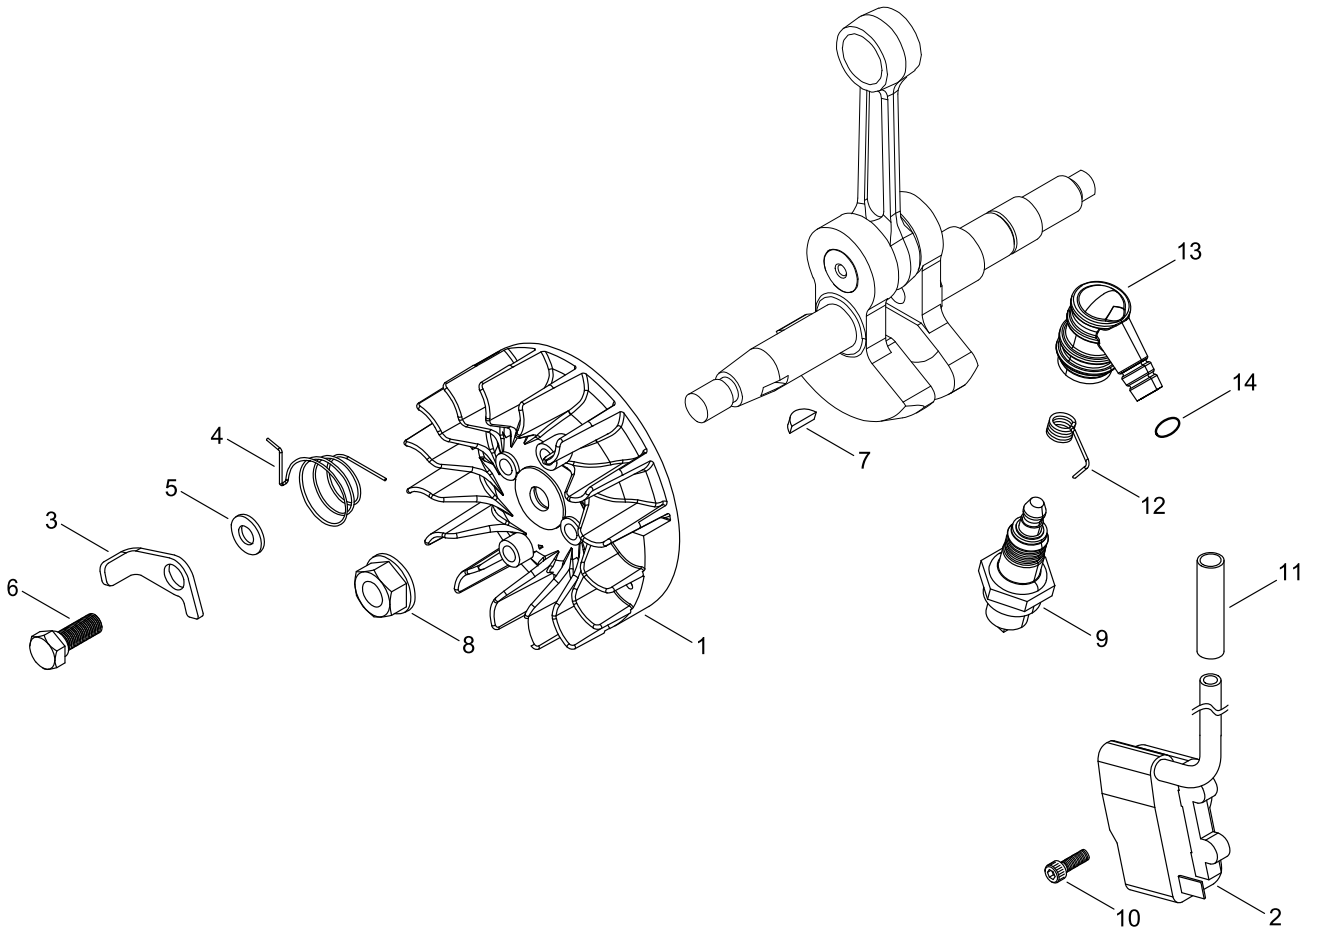

MAGNETO

MAGNETO

Key No.	LV (+)	Part No	Description	Qty	Standard
1		A409-001151	ROTOR,MAGNETO	1	
2		P021-037431	COIL, IGNITION	1	
3		A514-000220	PAWL	2	
4		V452-000870	SPRING,TORSION	2	
5		V304-000270	WASHER,CIRCULAR 6	2	
6		V204-000620	BOLT	2	
7		93115-03010	KEY, WOODRUFF	1	3*10
8		V265-000220	NUT	1	
9		A425-000000	SPARKPLUG	1	BPMP8Y
10		V202-000540	BOLT,4	2	
11		V475-005180	TUBE	1	
12		A426-000040	TERMINAL,SPARKPLUG	1	
13		A427-000160	PLUG CAP	1	
14		900720-20007	O-RING	1	P-7