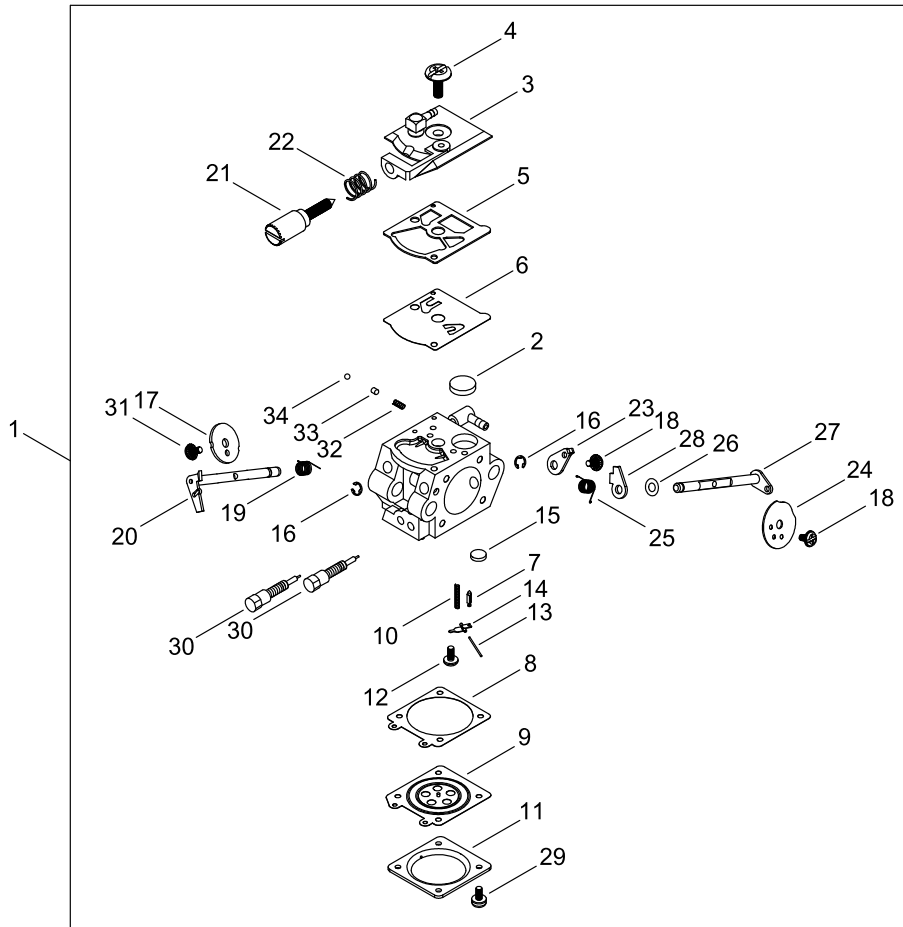

MAGNETO

MAGNETO

Key No.	LV (+)	Part No	Description	Qty	Standard
1		A409-001151	ROTOR,MAGNETO	1	
2		P021-037431	COIL, IGNITION	1	
3		A514-000220	PAWL	2	
4		V452-000870	SPRING,TORSION	2	
5		V304-000270	WASHER,CIRCULAR 6	2	
6		V204-000620	BOLT	2	
7		93115-03010	KEY, WOODRUFF	1	3*10
8		V265-000220	NUT	1	
9		A425-000000	SPARKPLUG	1	BPMP8Y
10		V202-000540	BOLT,4	2	
11		V475-005180	TUBE	1	
12		A426-000040	TERMINAL,SPARKPLUG	1	
13		A427-000160	PLUG CAP	1	
14		900720-20007	O-RING	1	P-7

CARBURETOR

CARBURETOR

Key No.	LV (+)	Part No	Description	Qty	Standard
1		A021-004001	CARBURETOR, DIAPHRAGM	1	WT-1055
2	+	123126-10631	SCREEN, INLET	1	
3	+	P003-004960	PUMP COVER ASSY	1	
4	+	123110-03930	SCREW, PUMP COVER	1	
5	+	123125-15030	GASKET, FUEL PUMP	1	
6	+	123112-15030	DIAPHRAGM, FUEL PUMP	1	
7	+	123137-19830	VALVE, INLET NEEDLE	1	
8	+	123140-03930	GASKET, M. DIAPHRAGM	1	
9	+	P003-001850	DIAPHRAGM, METERING	1	
10	+	123122-39830	SPRING, METER. LEVER	1	
11	+	123142-03930	COVER, M. DIAPHRAGM	1	
12	+	123139-03930	SCREW, M. LEVER PIN	1	
13	+	123138-03930	PIN, METERING LEVER	1	
14	+	123123-03930	LEVER, METERING	1	
15	+	123146-10631	PLUG, WELCH	1	
16	+	123127-15030	RING	2	
17	+	123116-10530	VALVE, THROTTLE	1	
18	+	123114-38830	SCREW	2	
19	+	123113-37530	SPRING, THROTTLE RTN	1	
20	+	P003-005230	SHAFT ASY, THROTTLE	1	
21	+	P003-004470	SCREW	1	
22	+	123133-04260	SPRING, IDLE ADJUST	1	
23	+	P003-003180	THROTTLE LEVER	1	
24	+	123132-37330	VALVE, CHOKE	1	
25	+	P003-002260	SPRING	1	
26	+	123149-26030	WASHER	1	
27	+	P003-003190	SHAFT	1	
28	+	P003-001510	LEVER-FAST IDLE	1	
29	+	123130-02960	SCREW	4	
30	+	P003-004460	NEEDLE	2	
31	+	P003-002380	SCREW	1	
32	+	123186-09660	SPRING, START VALVE	1	
33	+	123185-09660	PISTON ASSY	1	
34	+	123136-09660	BALL	1	