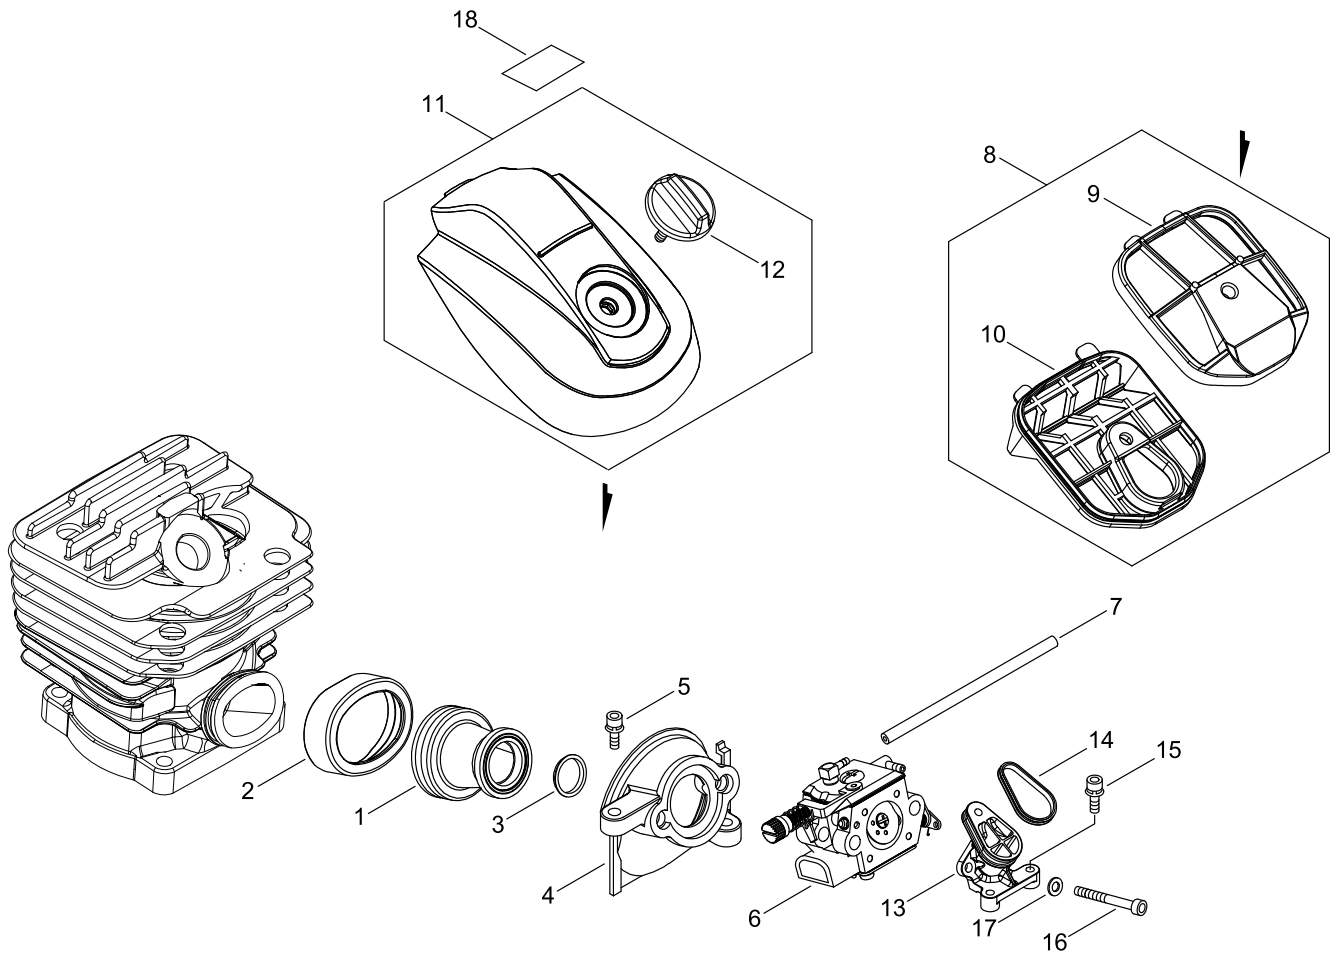

AIR CLEANER, CARBURETOR

AIR CLEANER, CARBURETOR

Key No.	LV (+)	Part No	Description	Qty	Standard
1		A202-000150	BOOT	1	
2		A206-000030	HOLDER, BELLOWS	1	
3		V359-000200	COLLAR	1	
4		A200-001050	INSULATOR,INTAKE	1	
5		V202-000200	BOLT	2	
6		A021-004410	CARBURETOR, DIAPHRAGM	1	WT-1139 D-CUT
7		V471-002800	PIPE	1	
8		A226-001580	ELEMENT,AIR FILTER	1	
9	+	A226-001590	ELEMENT,AIR FILTER	1	
10	+	A226-001600	ELEMENT,AIR FILTER	1	
11		P021-026634	CLEANER COVER ASSY	1	
12	+	A235-000270	KNOB,CLEANER LID	1	
13		A204-000220	ELBOW, CARBURETOR	1	
14		V581-000280	GASKET	1	
15		V202-000200	BOLT	2	
16		91100-05048	BOLT	2	
17		900600-00005	WASHER 5	2	5
18		X503-014701	LABEL,MODEL	1	CS-501SX