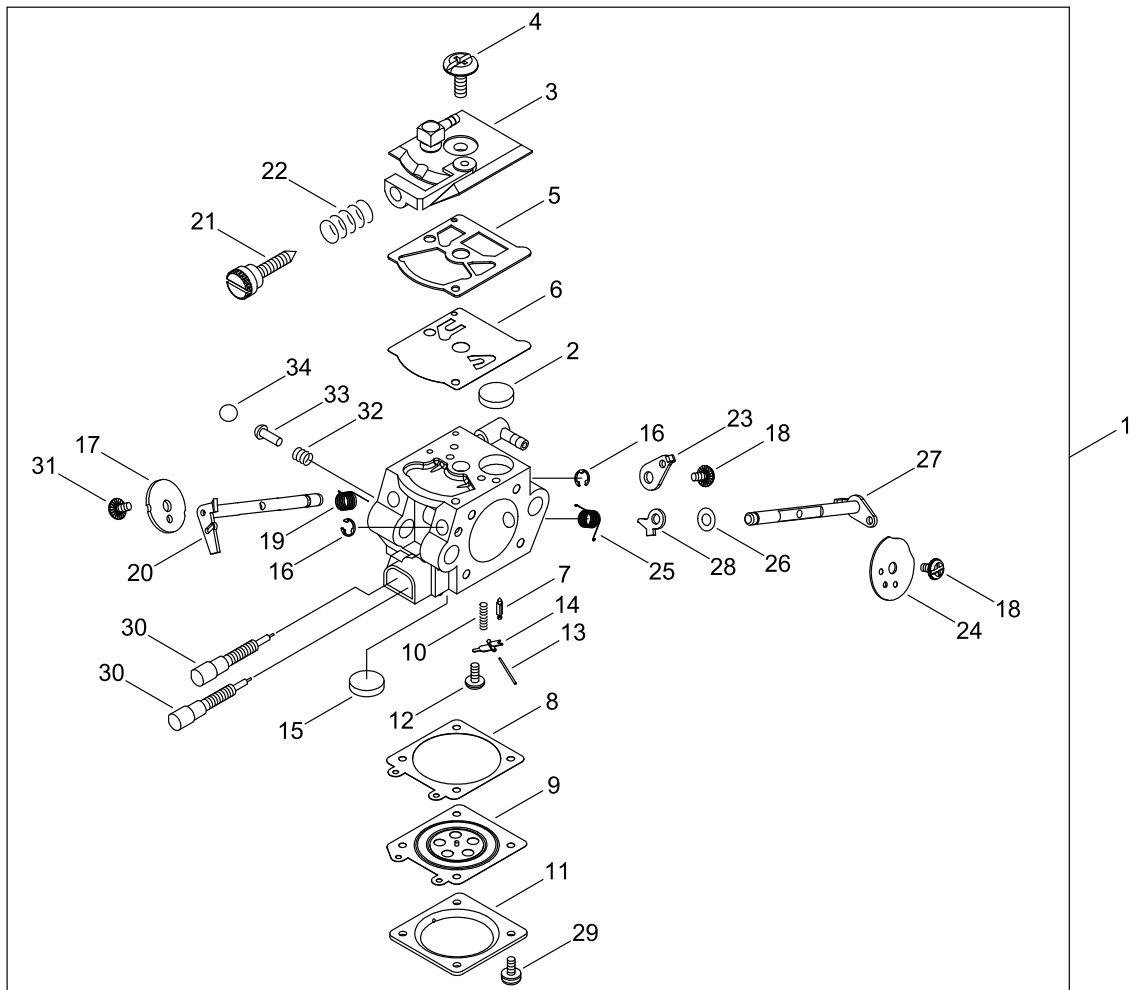

CARBURETOR

CARBURETOR

Key No.	LV (+)	Part No	Description	Qty	Standard
1		A021-004410	CARBURETOR, DIAPHRAGM	1	WT-1139 D-CUT
2	+	123126-10631	SCREEN, INLET	1	
3	+	P003-005600	PUMP COVER ASY	1	
4	+	123110-03930	SCREW, PUMP COVER	1	
5	+	123125-15030	GASKET, FUEL PUMP	1	
6	+	123112-15030	DIAPHRAGM, FUEL PUMP	1	
7	+	123137-19830	VALVE, INLET NEEDLE	1	
8	+	123140-03930	GASKET, M. DIAPHRAGM	1	
9	+	P003-001850	DIAPHRAGM, METERING	1	
10	+	123122-03660	SPRING, METER. LEVER	1	
11	+	123142-03930	COVER, M. DIAPHRAGM	1	
12	+	123139-03930	SCREW, M. LEVER PIN	1	
13	+	123138-03930	PIN, METERING LEVER	1	
14	+	123123-03930	LEVER, METERING	1	
15	+	123146-10631	PLUG, WELCH	1	
16	+	123127-15030	RING	2	
17	+	123116-10530	VALVE, THROTTLE	1	
18	+	123114-38830	SCREW	2	
19	+	123113-37530	SPRING, THROTTLE RTN	1	
20	+	P003-005620	SHAFT ASSY	1	
21	+	P003-003650	IDEL SCREW	1	
22	+	123133-04260	SPRING, IDLE ADJUST	1	
23	+	P003-003180	THROTTLE LEVER	1	
24	+	P003-005590	VALVE, CHOKE	1	
25	+	P003-002260	SPRING	1	
26	+	123149-26030	WASHER	1	
27	+	P003-003190	SHAFT	1	
28	+	P003-001510	LEVER-FAST IDLE	1	
29	+	123130-02960	SCREW	4	
30	+	P003-004460	NEEDLE	2	
31	+	P003-002380	SCREW	1	
32	+	123186-09660	SPRING, START VALVE	1	
33	+	123185-09660	PISTON ASSY	1	
34	+	123136-09660	BALL	1