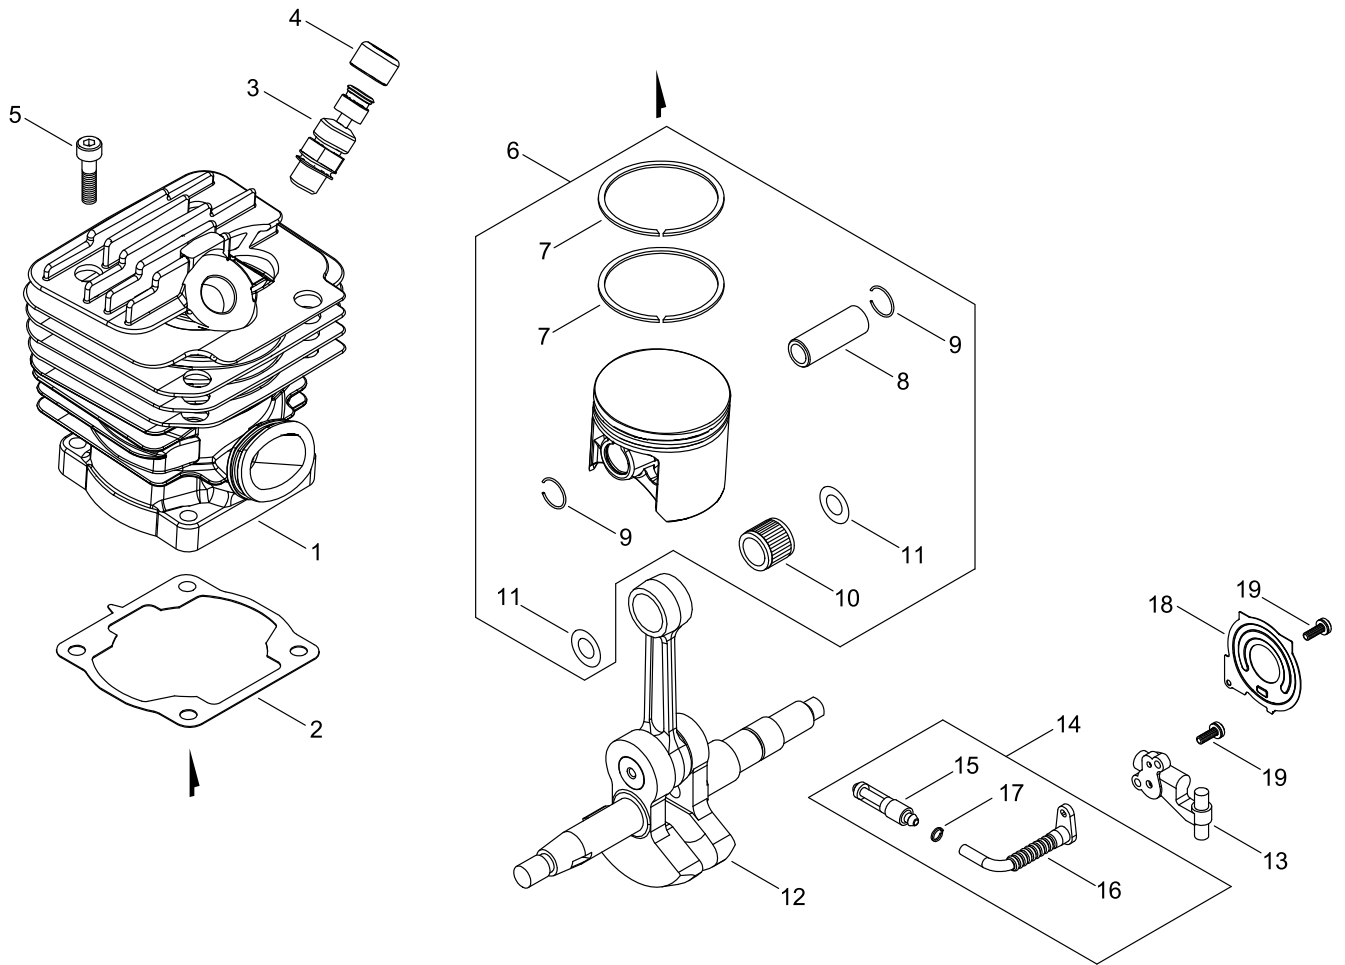

## TABLE OF CONTENTS

---

CYLINDER, PISTON, CRANKSHAFT.....	1
CRANKCASE .....	3
MAGNETO.....	5
AIR CLEANER, CARBURETOR.....	7
CARBURETOR.....	9
MUFFLER .....	11
RECOIL STARTER.....	13
HANDLE .....	15
CHAIN BRAKE.....	17
ACCESSORIES .....	19
GUIDE BAR, CHAIN.....	21

## CYLINDER, PISTON, CRANKSHAFT

Key No.	LV (+)	Part No	Description	Qty	Standard
1		A130-002280	CYLINDER	1	
2		V100-000620	GASKET,CYL	1	
3		A014-000120	RELEASE ASY., COMP.	1	
4		V141-000090	GROMMET,PLUG	1	
5		V203-001320	BOLT ADHESIVE	4	
6		P021-048650	PISTON KIT	1	
7	+	A101-000690	RING, PISTON	2	44*1.2*1.8
8	+	V609-000070	PIN,ENG 11	1	11*35.8 HL
9	+	V580-000030	RING,END	2	D 1.0
10	+	V556-000040	BEARING,NEEDLE 11	1	
11	+	V308-000040	WASHER,CIRCULAR 11	2	11.2*19.5*0.5
12		A011-001420	CRANKSHAFT,ASY	1	
13		C022-000121	AUTO-OILER ASSEMBLY	1	
14		C021-000050	STRAINER, OIL	1	
15	+	C209-000070	STRAINER,OIL	1	
16	+	V470-001840	PIPE	1	
17	+	V490-001230	CLIP	1	
18		C236-000060	COVER,OILER	1	
19		V202-000520	BOLT,4	3	