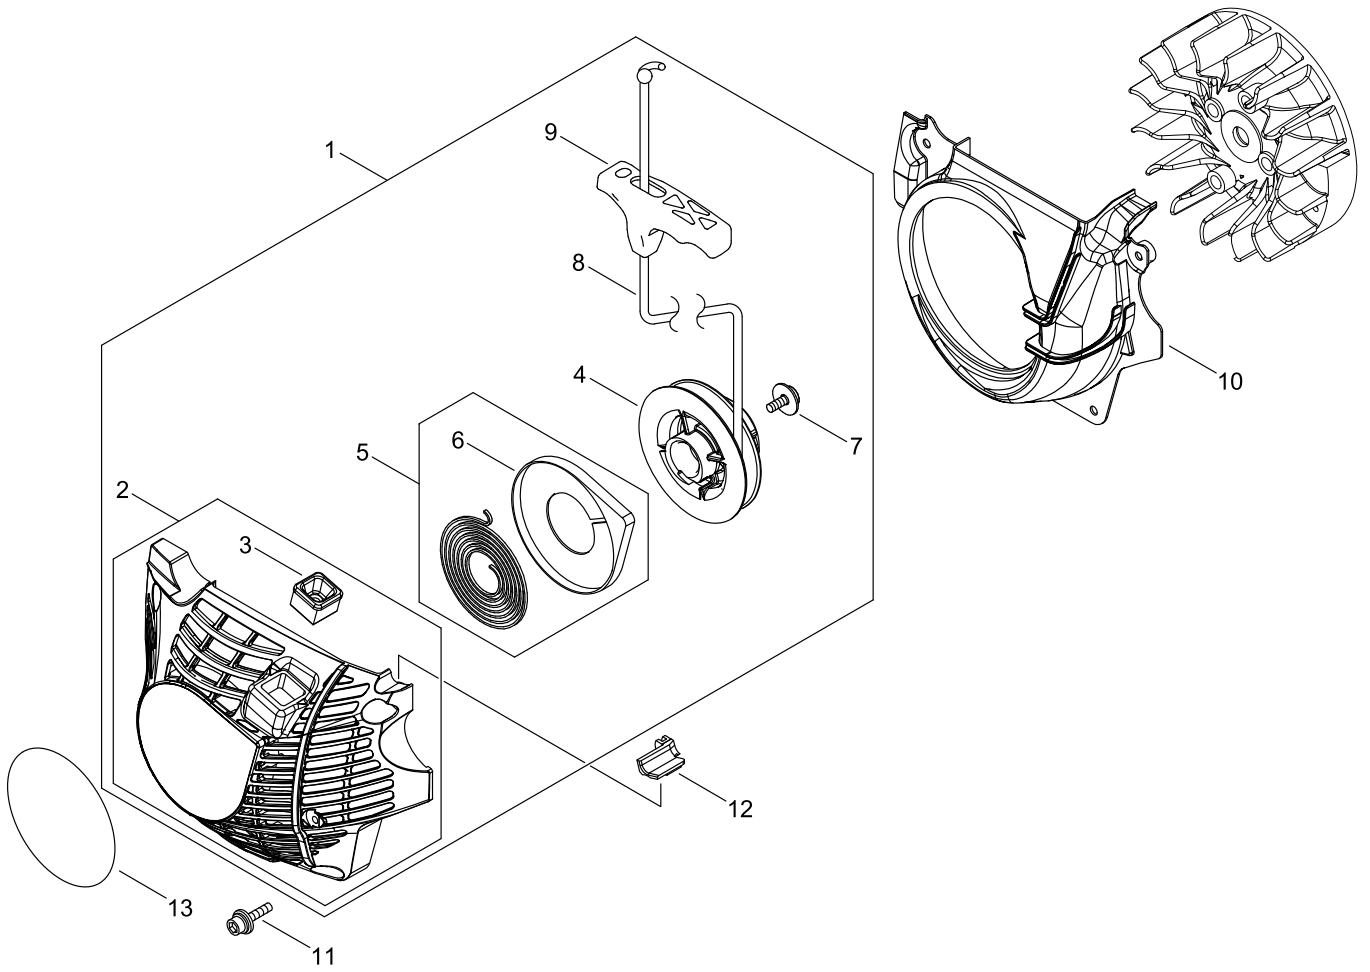

RECOIL STARTER

RECOIL STARTER

Key No.	LV (+)	Part No	Description	Qty	Standard
1		A051-003000	STARTER,RECOIL	1	
2	+	P022-048790	STARTER,RECOIL	1	
3	++	A510-000130	GUIDE,ROPE	1	
4	+	P022-039780	DRUM, STARTER	1	
5	+	A504-000190	RECOIL SPRING ASSY	1	
6	++	P022-039790	SPRING CASE	1	
7	+	177236-06910	SCREW	1	
8	+	P022-023100	ROPE, STARTER	1	
9	+	P022-036780	GRIP, STARTER	1	
10		A172-001870	COVER,FAN	1	
11		V202-000200	BOLT	4	
12		V131-000190	GROMMET,NEEDLE	1	
13		X502-000900	LABEL,ECHO	1