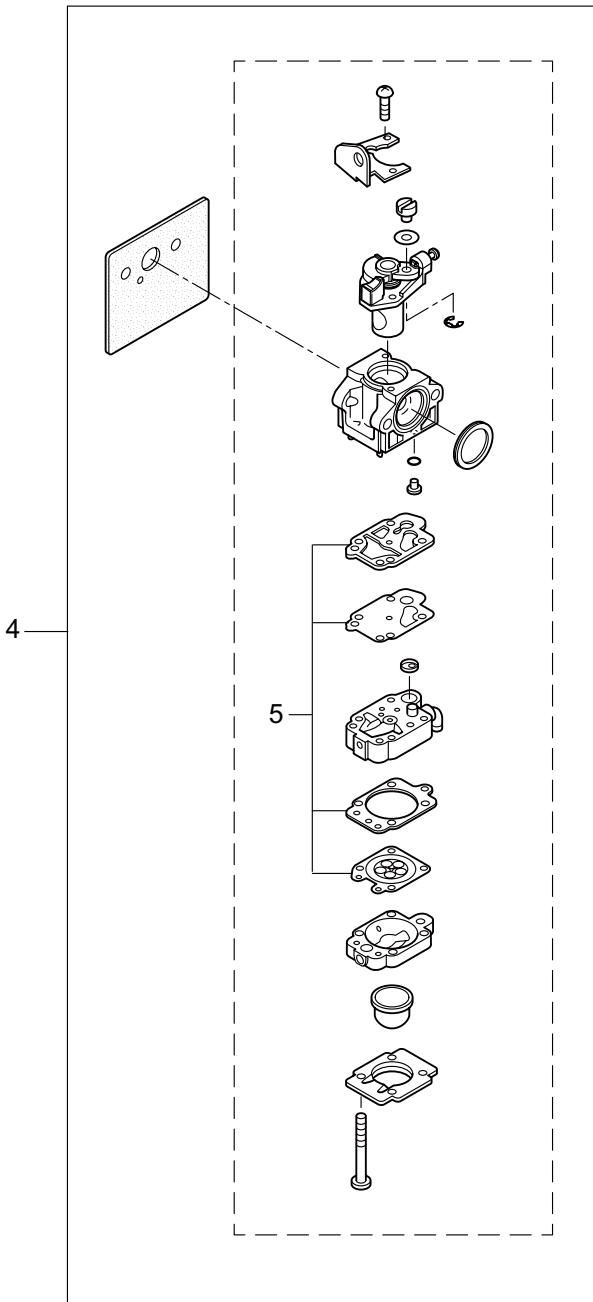

### CONTENTS

1. PARTS KIT .....	1
2. MAIN BODY .....	3
3. PRUNER HEAD .....	5
4. ENGINE .....	7
5. CARBURETOR, FUEL TANK .....	11

2021. 10.

**MARUYAMA**

P/N 524961-1

TPS261  
1. PARTS KIT

1

2

3

4

5

6

Ref. No.	Part No.	Part Name	Q'ty	Remarks
1-1	247674	Cylinder Kit	1	Incl.5
1-2	247675	Piston Kit	1	
1-3	246919	Clutch Kit	1	
1-4	247888	Carburetor Kit	1	
1-5	247867	Carburetor Parts Kit	1	
1-6	247889	Hose Kit	1	

TPS261  
2. MAIN BODY

Ref. No.	Part No.	Part Name	Q'ty	Remarks
2-1	364962	TPS261	1	
2-2	224201	Clutch Case Ass'y	1	Incl.3-11
2-3	214592	Bearing Case	1	
2-4	214161	Bearing	2	#6000ZZ
2-5	054676	Snap Ring	1	#26
2-6	560309	Buffer	1	
2-7	214163	Washer	1	
2-8	092033	Screw	4	M5x15
2-9	214593	Driveshaft Tube Adapter	1	
2-10	220551	Clutch Drum	1	
2-11	014210	Snap Ring	1	#10
2-12	261246	Cap Screw	1	M5x25
2-13	231017	Throttle Trigger	1	Incl.14
2-14	229019	Wire Comp	1	
2-15	234694	Hanging Bracket Ass'y	1	Incl.16,17
2-16	234702	Cap Screw	1	M5x20
2-17	126993	Nut	1	M5
2-18	237254	Telescopic Pipe Ass'y	1	Incl.19-37
2-19	237574	Guide Pipe Ass'y	1	
2-20	237575	Drive Shaft	1	
2-21	237576	Set Collar	1	
2-22	237577	Cap Screw	1	M5x6
2-23	055186	Snap Ring	1	#12
2-24	237578	Bush Holder	6	
2-25	237579	Drive Bush	5	
2-26	241553	Spring	6	1.2x28.3-240L
2-27	233364	Screw	1	4x8
2-28	237581	Main Pipe Ass'y	1	
2-29	237582	Slide Holder	1	
2-30	237583	Sleeve	1	
2-31	237584	Slide Holder Washer	1	
2-32	237585	Cushion Tube	1	
2-33	237586	Knob	1	
2-34	237587	Bolt	1	M8x40
2-35	237588	Washer	1	8.7x17.6xt1.6
2-36	237589	Cap Screw	1	M6x25
2-37	237590	Cap Screw	1	M5x10
2-38	242636	Label	1	TPS261
2-39	241982	Label	1	
2-40	261250	Cap Screw	4	M5x20
2-41	220533	Hanging Strap Ass'y	1	Incl.42
2-42	231657	Hook	1	

TPS261

5. CARBURETOR, FUEL TANK

Ref. No.	Part No.	Part Name	Q'ty	Remarks
5-46	261117	Clip	1	
5-47	261117	Clip	1	
5-48	281714	Cap Screw	2	M5x20
5-49	281715	Cap Screw	1	M5x20
5-50	281441	Stand	1	
5-51	261352	Label	1	Choke