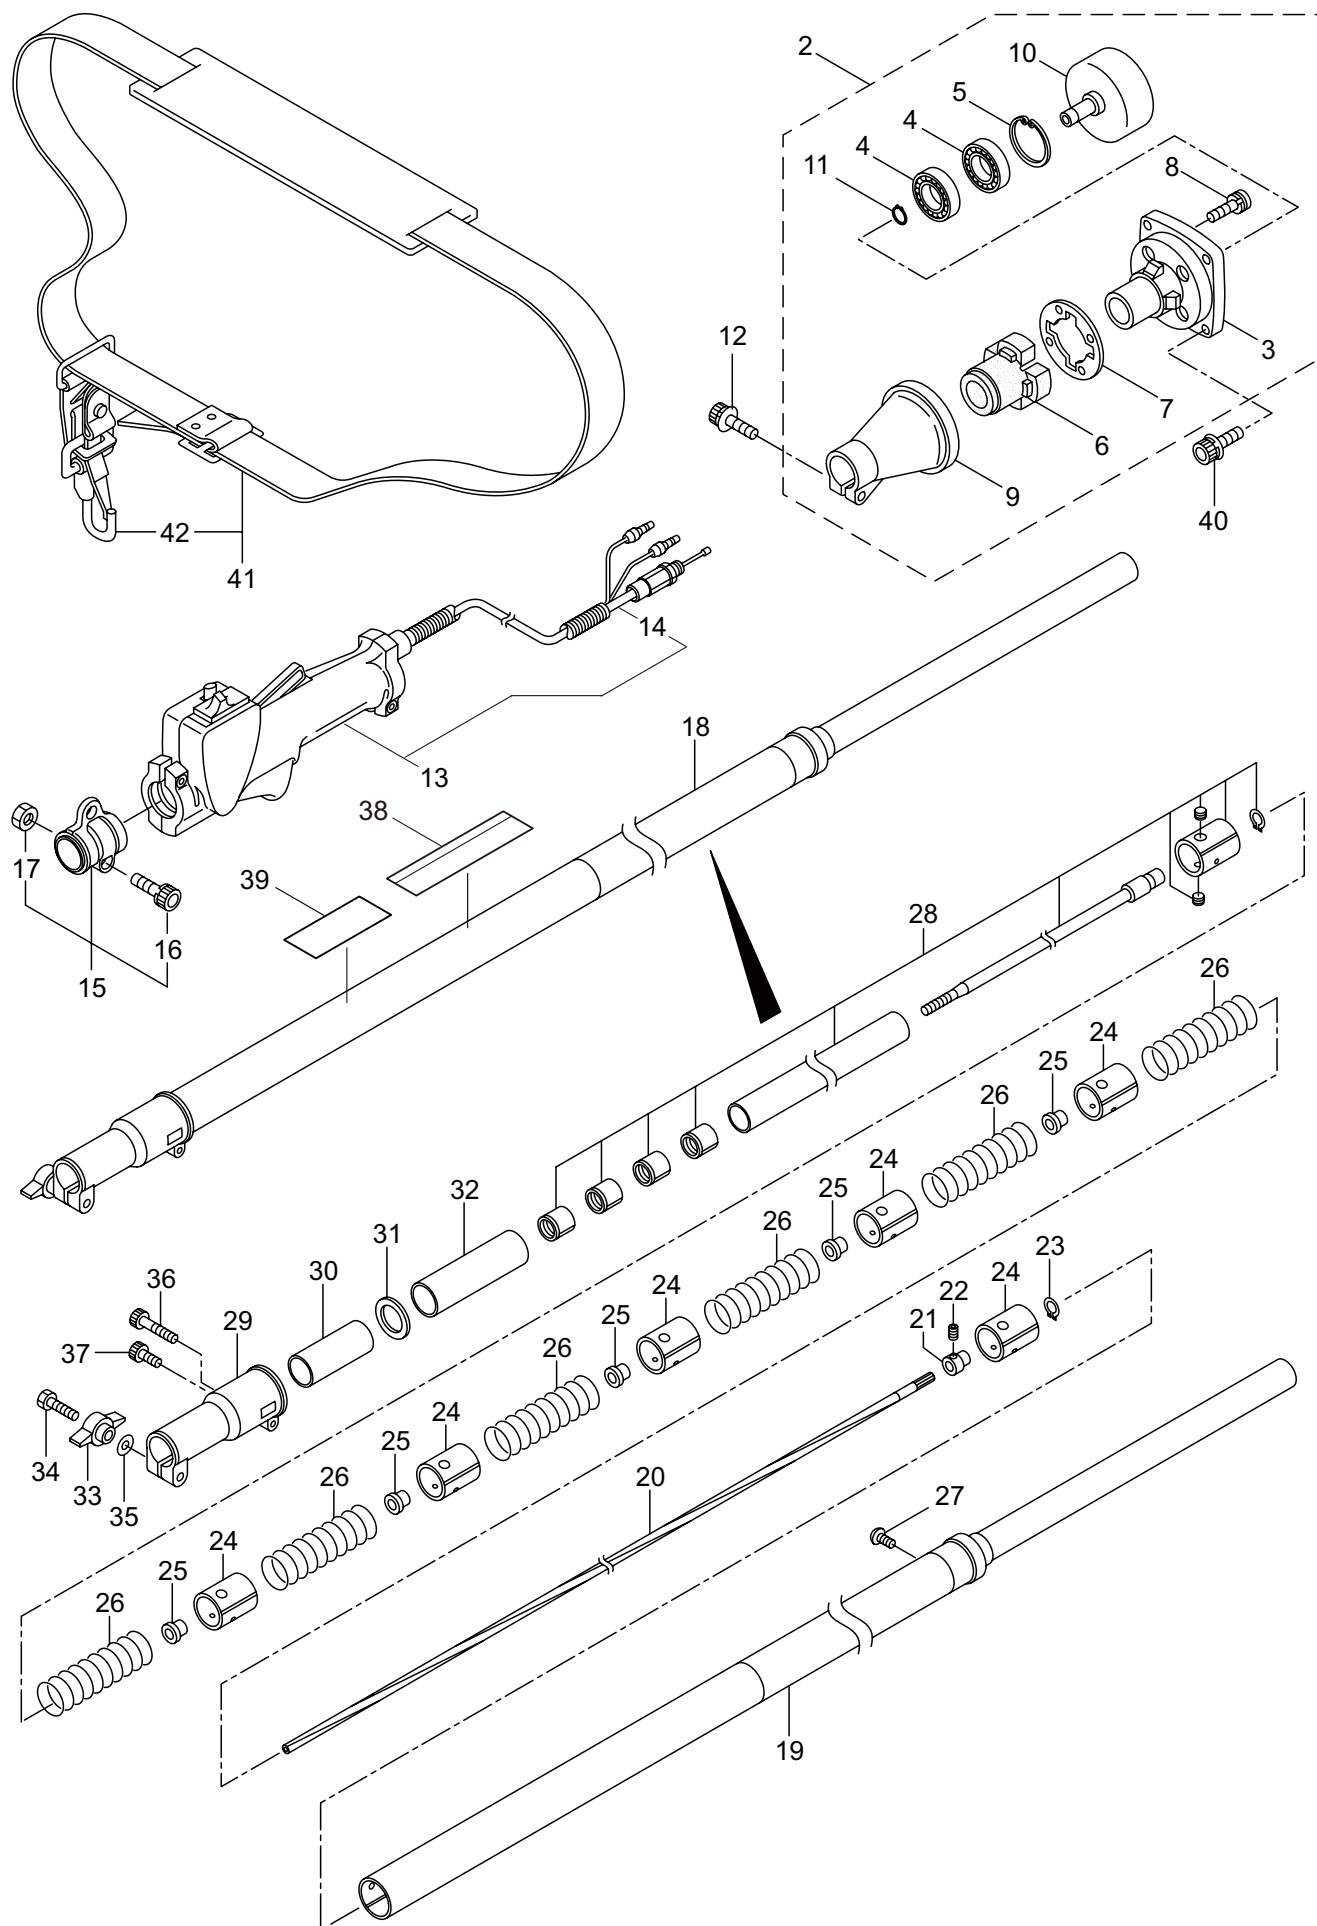

TPS261  
2. MAIN BODY

Ref. No.	Part No.	Part Name	Q'ty	Remarks
2-1	364962	TPS261	1	
2-2	224201	Clutch Case Ass'y	1	Incl.3-11
2-3	214592	Bearing Case	1	
2-4	214161	Bearing	2	#6000ZZ
2-5	054676	Snap Ring	1	#26
2-6	560309	Buffer	1	
2-7	214163	Washer	1	
2-8	092033	Screw	4	M5x15
2-9	214593	Driveshaft Tube Adapter	1	
2-10	220551	Clutch Drum	1	
2-11	014210	Snap Ring	1	#10
2-12	261246	Cap Screw	1	M5x25
2-13	231017	Throttle Trigger	1	Incl.14
2-14	229019	Wire Comp	1	
2-15	234694	Hanging Bracket Ass'y	1	Incl.16,17
2-16	234702	Cap Screw	1	M5x20
2-17	126993	Nut	1	M5
2-18	237254	Telescopic Pipe Ass'y	1	Incl.19-37
2-19	237574	Guide Pipe Ass'y	1	
2-20	237575	Drive Shaft	1	
2-21	237576	Set Collar	1	
2-22	237577	Cap Screw	1	M5x6
2-23	055186	Snap Ring	1	#12
2-24	237578	Bush Holder	6	
2-25	237579	Drive Bush	5	
2-26	241553	Spring	6	1.2x28.3-240L
2-27	233364	Screw	1	4x8
2-28	237581	Main Pipe Ass'y	1	
2-29	237582	Slide Holder	1	
2-30	237583	Sleeve	1	
2-31	237584	Slide Holder Washer	1	
2-32	237585	Cushion Tube	1	
2-33	237586	Knob	1	
2-34	237587	Bolt	1	M8x40
2-35	237588	Washer	1	8.7x17.6xt1.6
2-36	237589	Cap Screw	1	M6x25
2-37	237590	Cap Screw	1	M5x10
2-38	242636	Label	1	TPS261
2-39	241982	Label	1	
2-40	261250	Cap Screw	4	M5x20
2-41	220533	Hanging Strap Ass'y	1	Incl.42
2-42	231657	Hook	1	