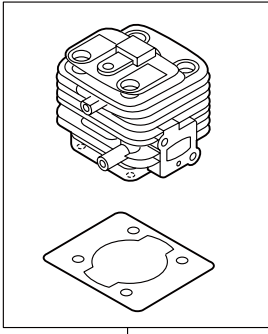

### CONTENTS

1. PARTS KIT .....	1
2. MAIN BODY .....	3
3. PRUNER HEAD .....	5
4. ENGINE .....	7
5. CARBURETOR, FUEL TANK .....	11

2021. 10.

**MARUYAMA**

P/N 524961-1

TPS261  
1. PARTS KIT

1

2

3

4

5

6

Ref. No.	Part No.	Part Name	Q'ty	Remarks
1-1	247674	Cylinder Kit	1	Incl.5
1-2	247675	Piston Kit	1	
1-3	246919	Clutch Kit	1	
1-4	247888	Carburetor Kit	1	
1-5	247867	Carburetor Parts Kit	1	
1-6	247889	Hose Kit	1	

TPS261  
2. MAIN BODY

Ref. No.	Part No.	Part Name	Q'ty	Remarks
2-1	364962	TPS261	1	
2-2	224201	Clutch Case Ass'y	1	Incl.3-11
2-3	214592	Bearing Case	1	
2-4	214161	Bearing	2	#6000ZZ
2-5	054676	Snap Ring	1	#26
2-6	560309	Buffer	1	
2-7	214163	Washer	1	
2-8	092033	Screw	4	M5x15
2-9	214593	Driveshaft Tube Adapter	1	
2-10	220551	Clutch Drum	1	
2-11	014210	Snap Ring	1	#10
2-12	261246	Cap Screw	1	M5x25
2-13	231017	Throttle Trigger	1	Incl.14
2-14	229019	Wire Comp	1	
2-15	234694	Hanging Bracket Ass'y	1	Incl.16,17
2-16	234702	Cap Screw	1	M5x20
2-17	126993	Nut	1	M5
2-18	237254	Telescopic Pipe Ass'y	1	Incl.19-37
2-19	237574	Guide Pipe Ass'y	1	
2-20	237575	Drive Shaft	1	
2-21	237576	Set Collar	1	
2-22	237577	Cap Screw	1	M5x6
2-23	055186	Snap Ring	1	#12
2-24	237578	Bush Holder	6	
2-25	237579	Drive Bush	5	
2-26	241553	Spring	6	1.2x28.3-240L
2-27	233364	Screw	1	4x8
2-28	237581	Main Pipe Ass'y	1	
2-29	237582	Slide Holder	1	
2-30	237583	Sleeve	1	
2-31	237584	Slide Holder Washer	1	
2-32	237585	Cushion Tube	1	
2-33	237586	Knob	1	
2-34	237587	Bolt	1	M8x40
2-35	237588	Washer	1	8.7x17.6xt1.6
2-36	237589	Cap Screw	1	M6x25
2-37	237590	Cap Screw	1	M5x10
2-38	242636	Label	1	TPS261
2-39	241982	Label	1	
2-40	261250	Cap Screw	4	M5x20
2-41	220533	Hanging Strap Ass'y	1	Incl.42
2-42	231657	Hook	1	