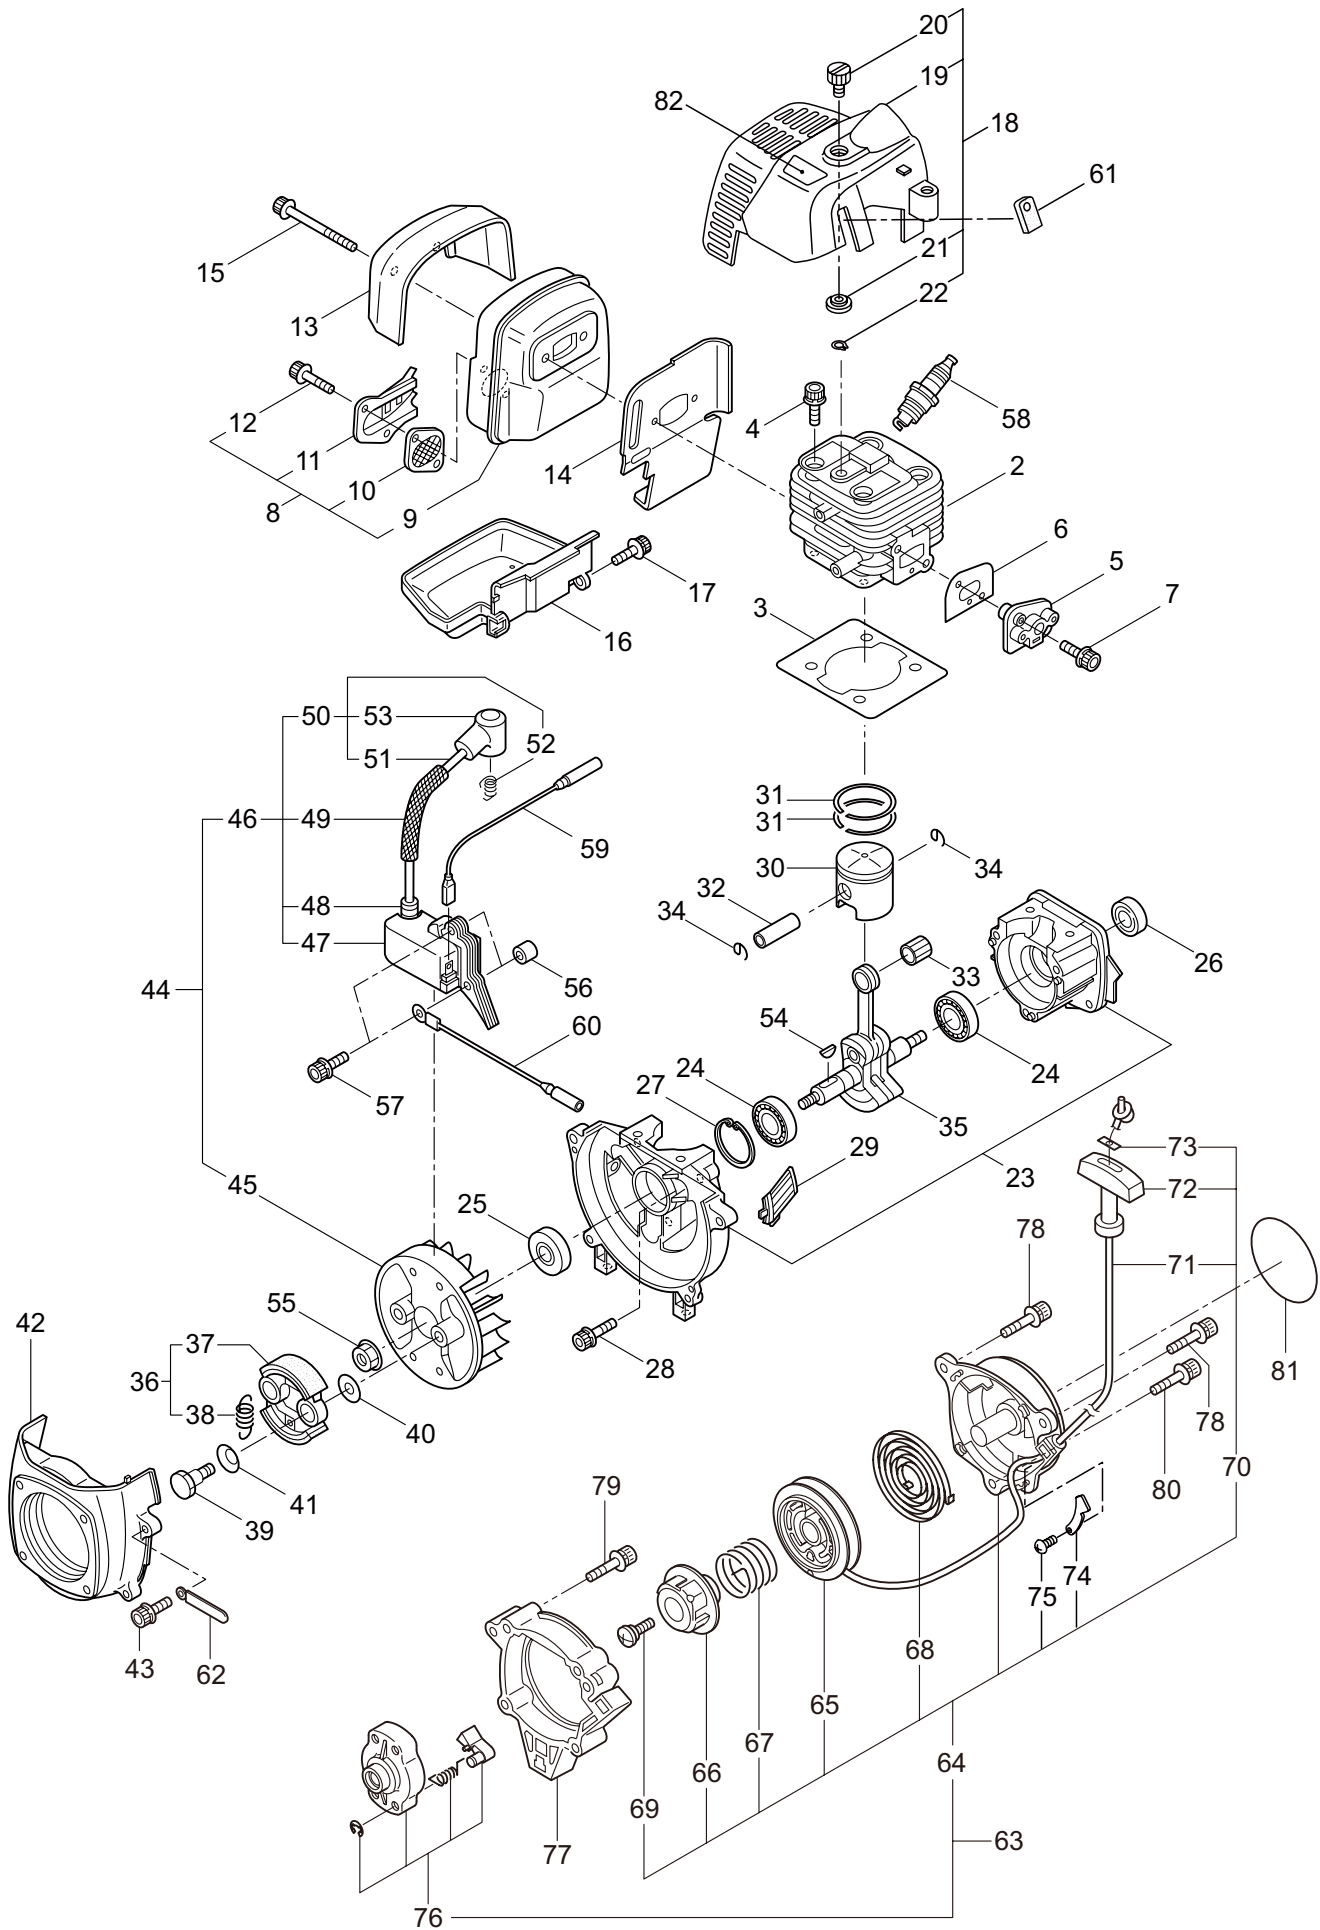

TPS261
4. ENGINE

Ref. No.	Part No.	Part Name	Q'ty	Remarks
4-46	283705	Ignition Coil Ass'y	1	Incl.47-53
4-47	283730	Coil	1	
4-48	261072	Cap	1	
4-49	283731	Tube	1	
4-50	283732	Spark Plug Wire Ass'y	1	Incl.51-53
4-51	283733	Spark Plug Wire	1	
4-52	261075	Connector	1	
4-53	261074	Plug Boot	1	
4-54	261076	Woodruff Key	1	3x10
4-55	261417	Nut,Rotor	1	M8
4-56	280381	Spacer	2	
4-57	261256	Cap Screw	2	M4x25
4-58	288264	Spark Plug	1	BPMR8Y
4-59	261772	Lead	1	
4-60	268044	Lead	1	
4-61	269189	Grommet	1	
4-62	264588	Clamp	1	
4-63	283476	Recoil Starter Ass'y	1	Incl.64-76
4-64	283477	Recoil Ass'y	1	Incl.65-75
4-65	283504	Reel	1	
4-66	283505	Cam Plate	1	
4-67	283506	Spring	1	
4-68	261721	Spiral Spring	1	
4-69	267213	Screw	1	
4-70	283578	Stater Rope Ass'y	1	Incl.71-73
4-71	283579	Stater Rope	1	
4-72	261725	Starter Grip	1	
4-73	283511	Rope Stopper	1	
4-74	277328	Cover	1	
4-75	273037	Screw	1	
4-76	283575	Starter Pawl Ass'y	1	
4-77	284698	Adapter Ass'y	1	
4-78	283391	Cap Screw	2	M4x20
4-79	265726	Cap Screw	4	M4x16
4-80	282096	Cap Screw	1	M4x16WSW
4-81	247427	Label	1	TPS261
4-82	247433	Label	1	TPS261