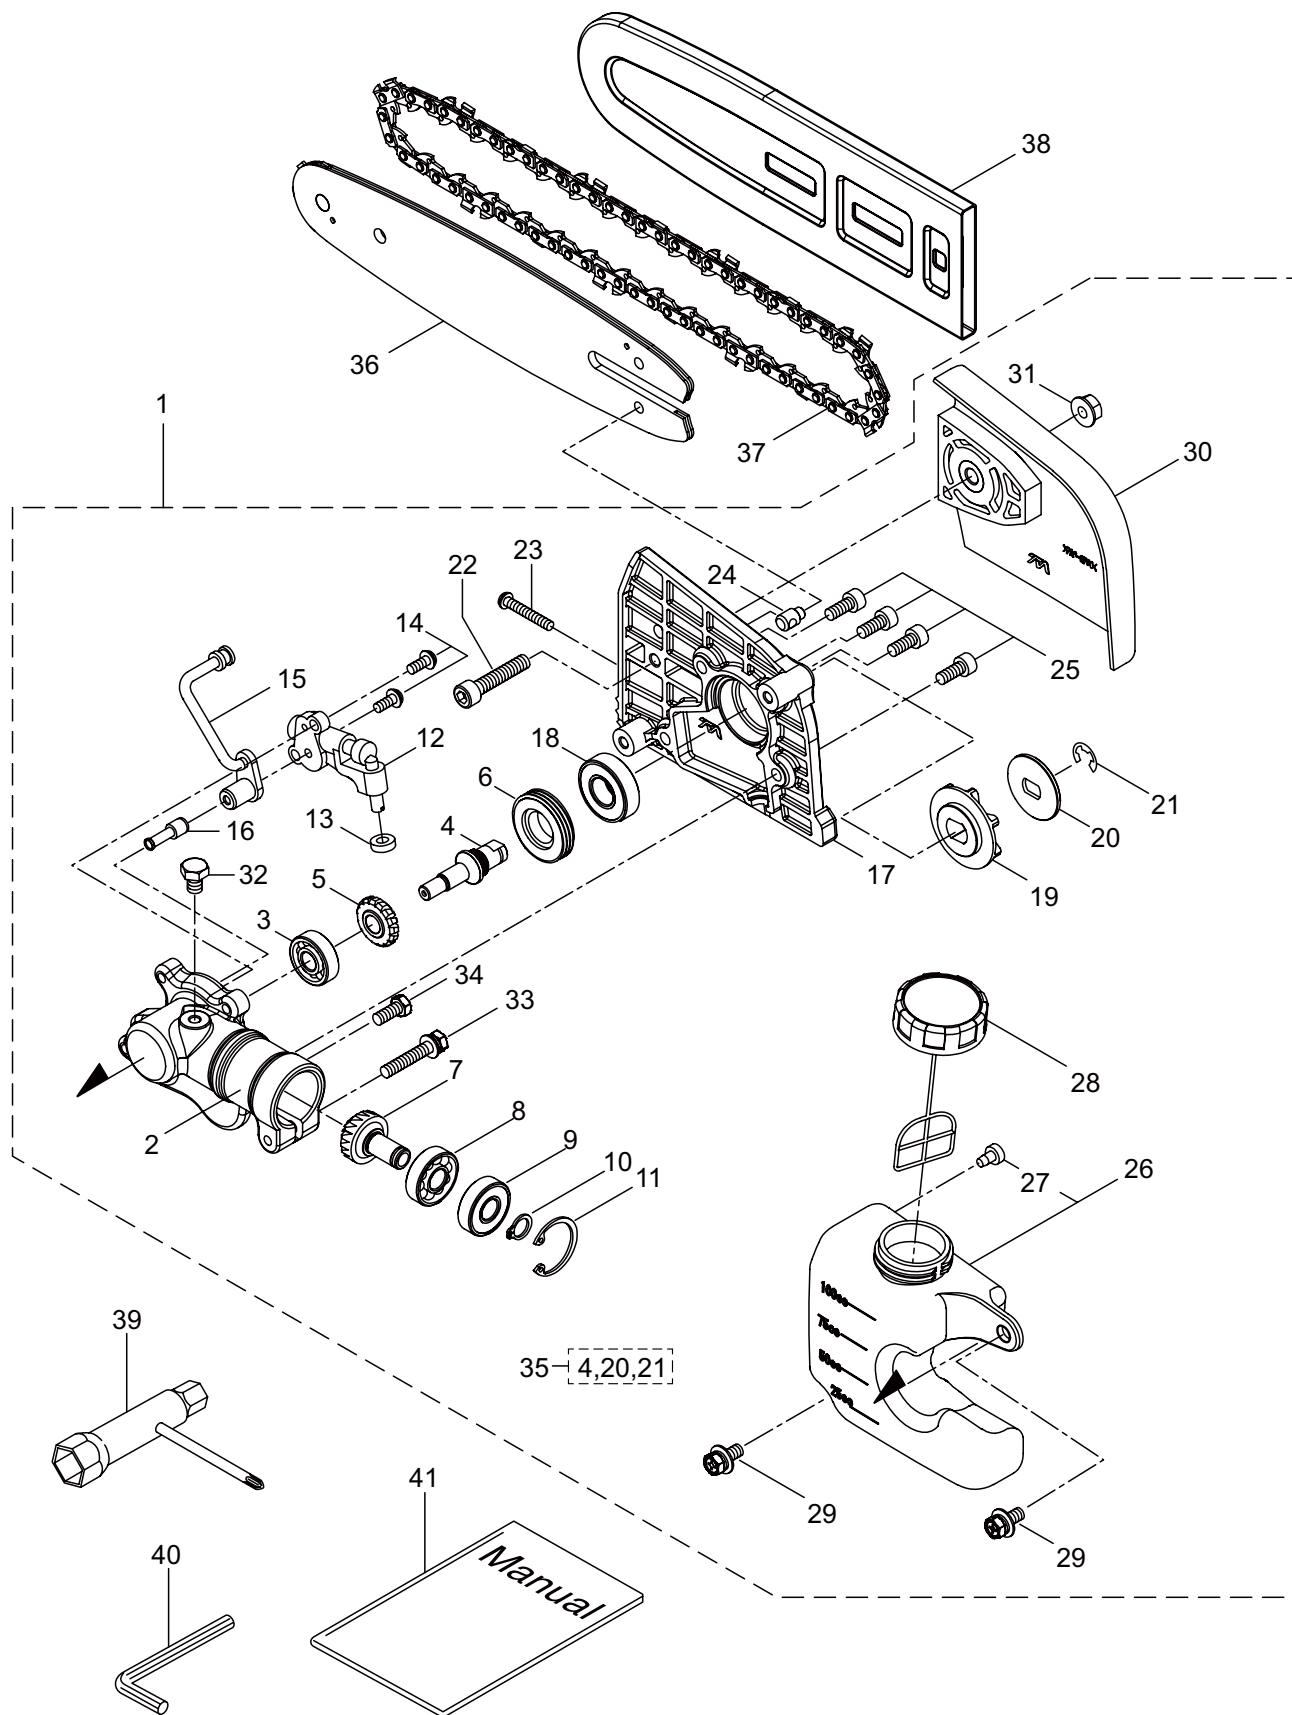

TPS261
3. PRUNER HEAD

Ref. No.	Part No.	Part Name	Q'ty	Remarks
3-1	234082	Pruner Head Ass'y	1	Incl.2-35
3-2	231855	Gearcase A	1	
3-3	227990	Bearing	1	#608
3-4	241692	Gear Shaft	1	
3-5	231857	Gear	1	
3-6	231858	Worm Wheel	1	
3-7	231859	Pinion Shaft	1	
3-8	227992	Bearing	1	#609
3-9	227993	Bearing	1	#609Z
3-10	228477	Snap Ring	1	#9
3-11	140270	Snap Ring	1	#24
3-12	231860	Oil Pump	1	
3-13	231861	Seal	1	
3-14	231862	Screw	2	
3-15	231863	Pipe, Oil	1	
3-16	231864	Strainer	1	
3-17	234084	Gearcase B	1	
3-18	227991	Bearing	1	#6001DDU
3-19	231866	Sprocket	1	
3-20	241693	Washer	1	
3-21	241694	E-Ring	1	BETW-8
3-22	125588	Bolt	1	M6x30
3-23	234085	Screw	1	M4x30
3-24	231870	Adjuster	1	
3-25	231871	Bolt	4	M5x12
3-26	234086	Oil Tank Ass'y	1	Incl.27
3-27	231873	Breather	1	
3-28	231874	Tank Cap Ass'y	1	
3-29	092580	Bolt	2	M5x12
3-30	231875	Chain Cover Comp	1	
3-31	126756	Nut	1	M6
3-32	089819	Bolt	1	M6x8
3-33	261246	Cap Screw	1	M5x25
3-34	215993	Cap Screw	1	M5x10
3-35	241691	Gear Shaft Ass'y	1	Incl.4,20,21
3-36	234088	Guide Bar	1	
3-37	289536	Chain	1	
3-38	234087	Chain Cover	1	
3-39	219968	Box Spanner	1	10x19x(-)
3-40	219432	Wrench	1	4mm
3-41	242640	Instruction Manual	1	TPS261