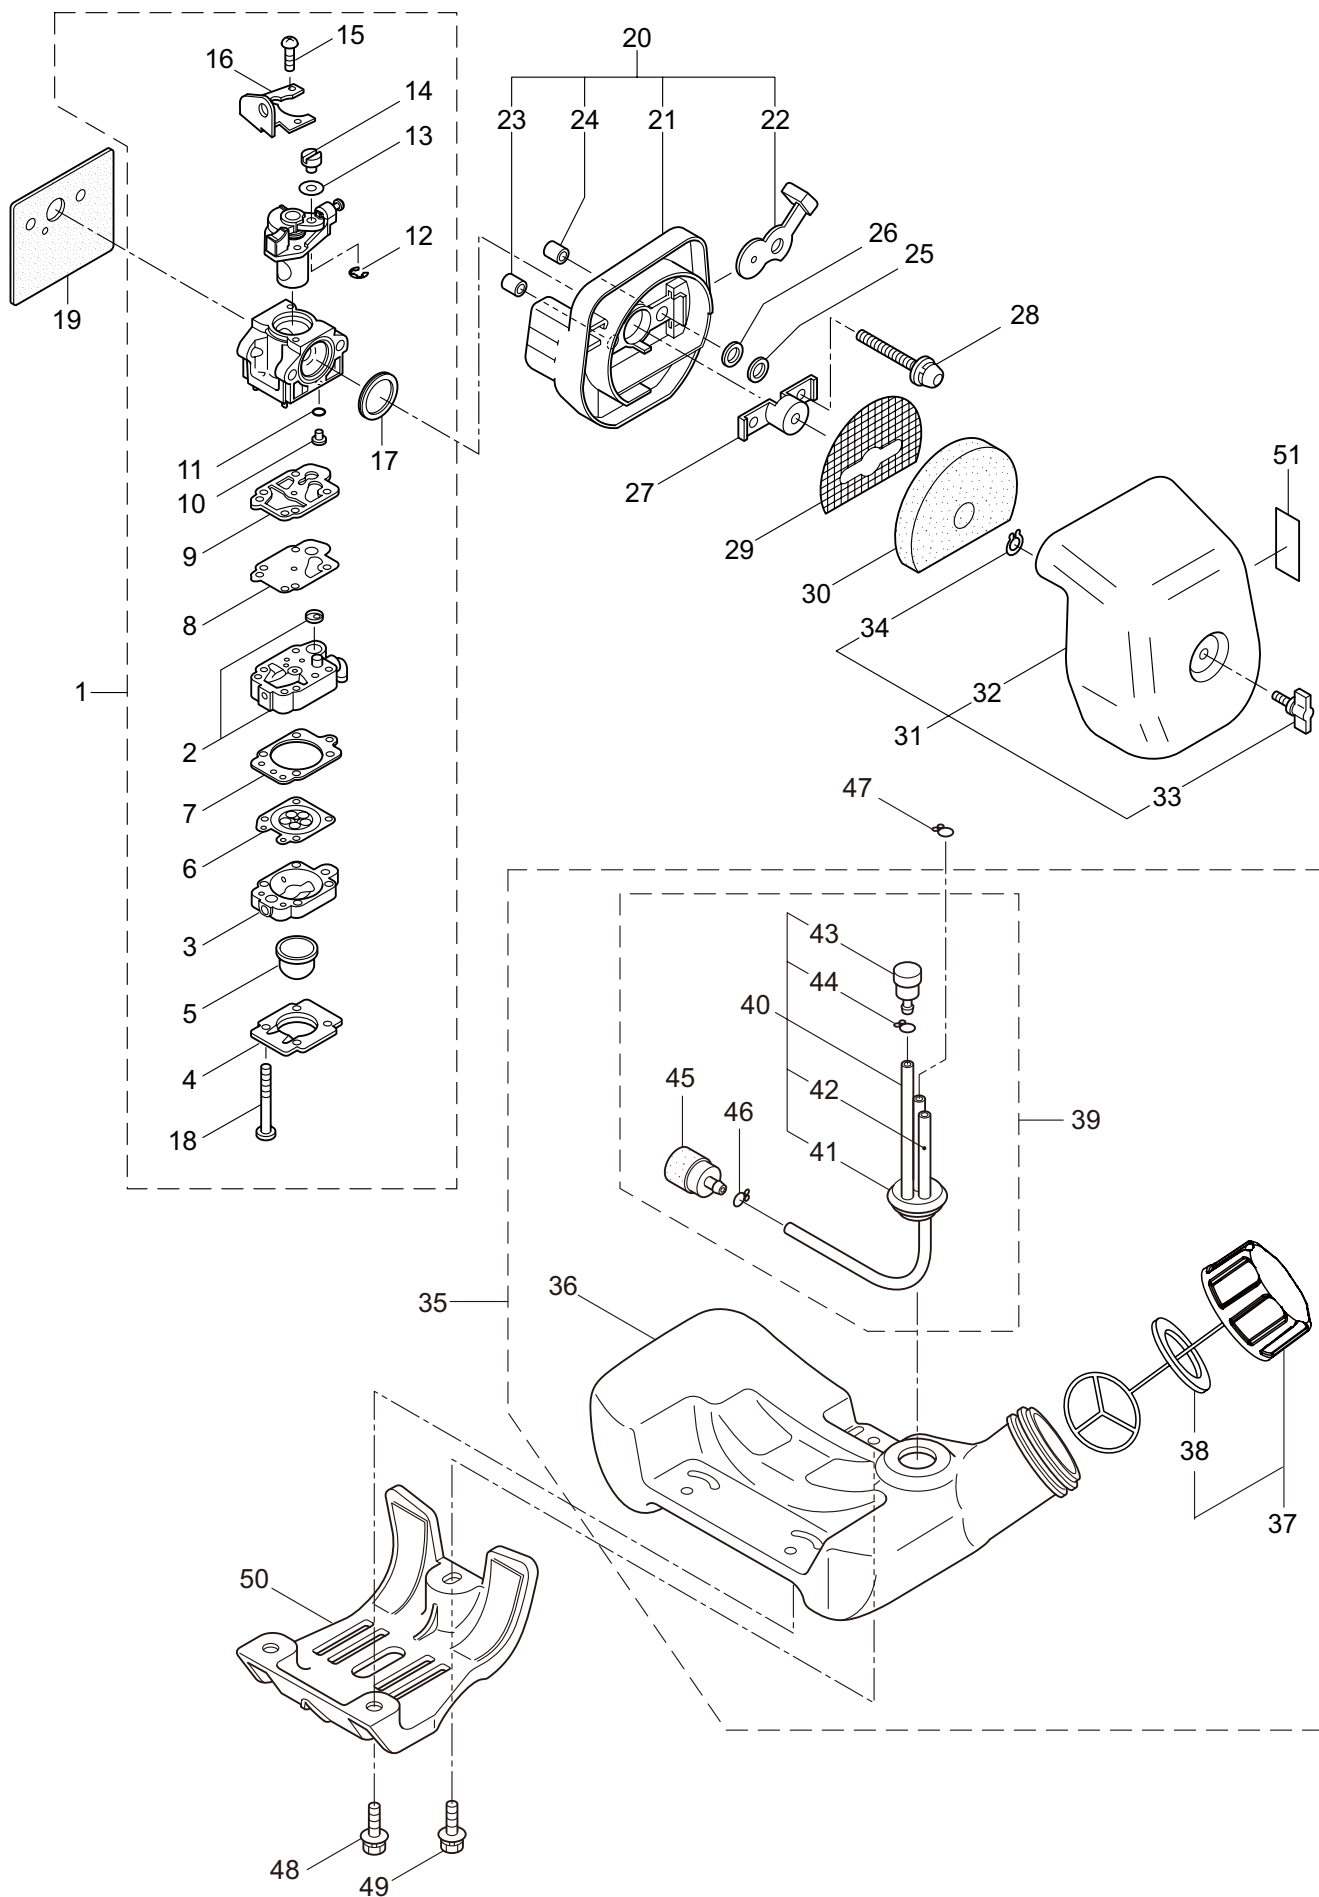

5. CARBURETOR, FUEL TANK

Ref. No.	Part No.	Part Name	Q'ty	Remarks
5-1	286259	Carburetor Ass'y	1	Incl.2-18 New gasket required
5-2	264155	Pump Body	1	
5-3	262991	Purge Body	1	
5-4	262992	Cover Plate	1	
5-5	261874	Primer Bulb	1	
5-6	283905	Diaphragm, Meterring	1	#37
5-7	262993	Gasket	1	
5-8	262994	Diaphragm,Fuel Pump	1	
5-9	282576	Gasket	1	
5-10	281487	Main Jet	1	
5-11	261871	O-Ring	1	
5-12	261876	E-Ring	1	
5-13	264678	Washer	1	
5-14	261658	Swivel	1	
5-15	261875	Screw	2	
5-16	264677	Bracket	1	Incl.21-24
5-17	261657	Packing	1	
5-18	262996	Screw	4	
5-19	269762	Gasket	1	
5-20	268055	Air Filter Case Ass'y	1	
5-21	268056	Air Filter Case	1	5.5x7.1x6L 5.2x7.1x6.4L 7.2x11xt1.3
5-22	268057	Valve	1	
5-23	268157	Sleeve	1	
5-24	268412	Sleeve	1	
5-25	263345	Packing	1	
5-26	263942	Washer	1	7.2x12xt0.15 M5x60
5-27	263815	Stay	1	
5-28	264016	Cap Screw	2	
5-29	265026	Screen	1	
5-30	265027	Foam Element	1	
5-31	268058	Air Filter Cover Ass'y	1	Incl.32-34 #5 Incl.36-46
5-32	268059	Air Filter Cover	1	
5-33	281438	Knob	1	
5-34	261734	Snap Ring	1	
5-35	281749	Fuel Tank Ass'y	1	
5-36	281439	Fuel Tank	1	Incl.38 Incl.40-46 Incl.41-44
5-37	275306	Fuel Tank Cap Ass'y	1	
5-38	274875	Gasket	1	
5-39	282538	Fuel Pipe Pick-up Ass'y	1	
5-40	282539	Fuel Pipe Ass'y	1	
5-41	268065	Grommet	1	160L
5-42	261690	Fuel Pipe	1	
5-43	261590	Breather	1	
5-44	261117	Clip	1	
5-45	277887	Filter Ass'y	1