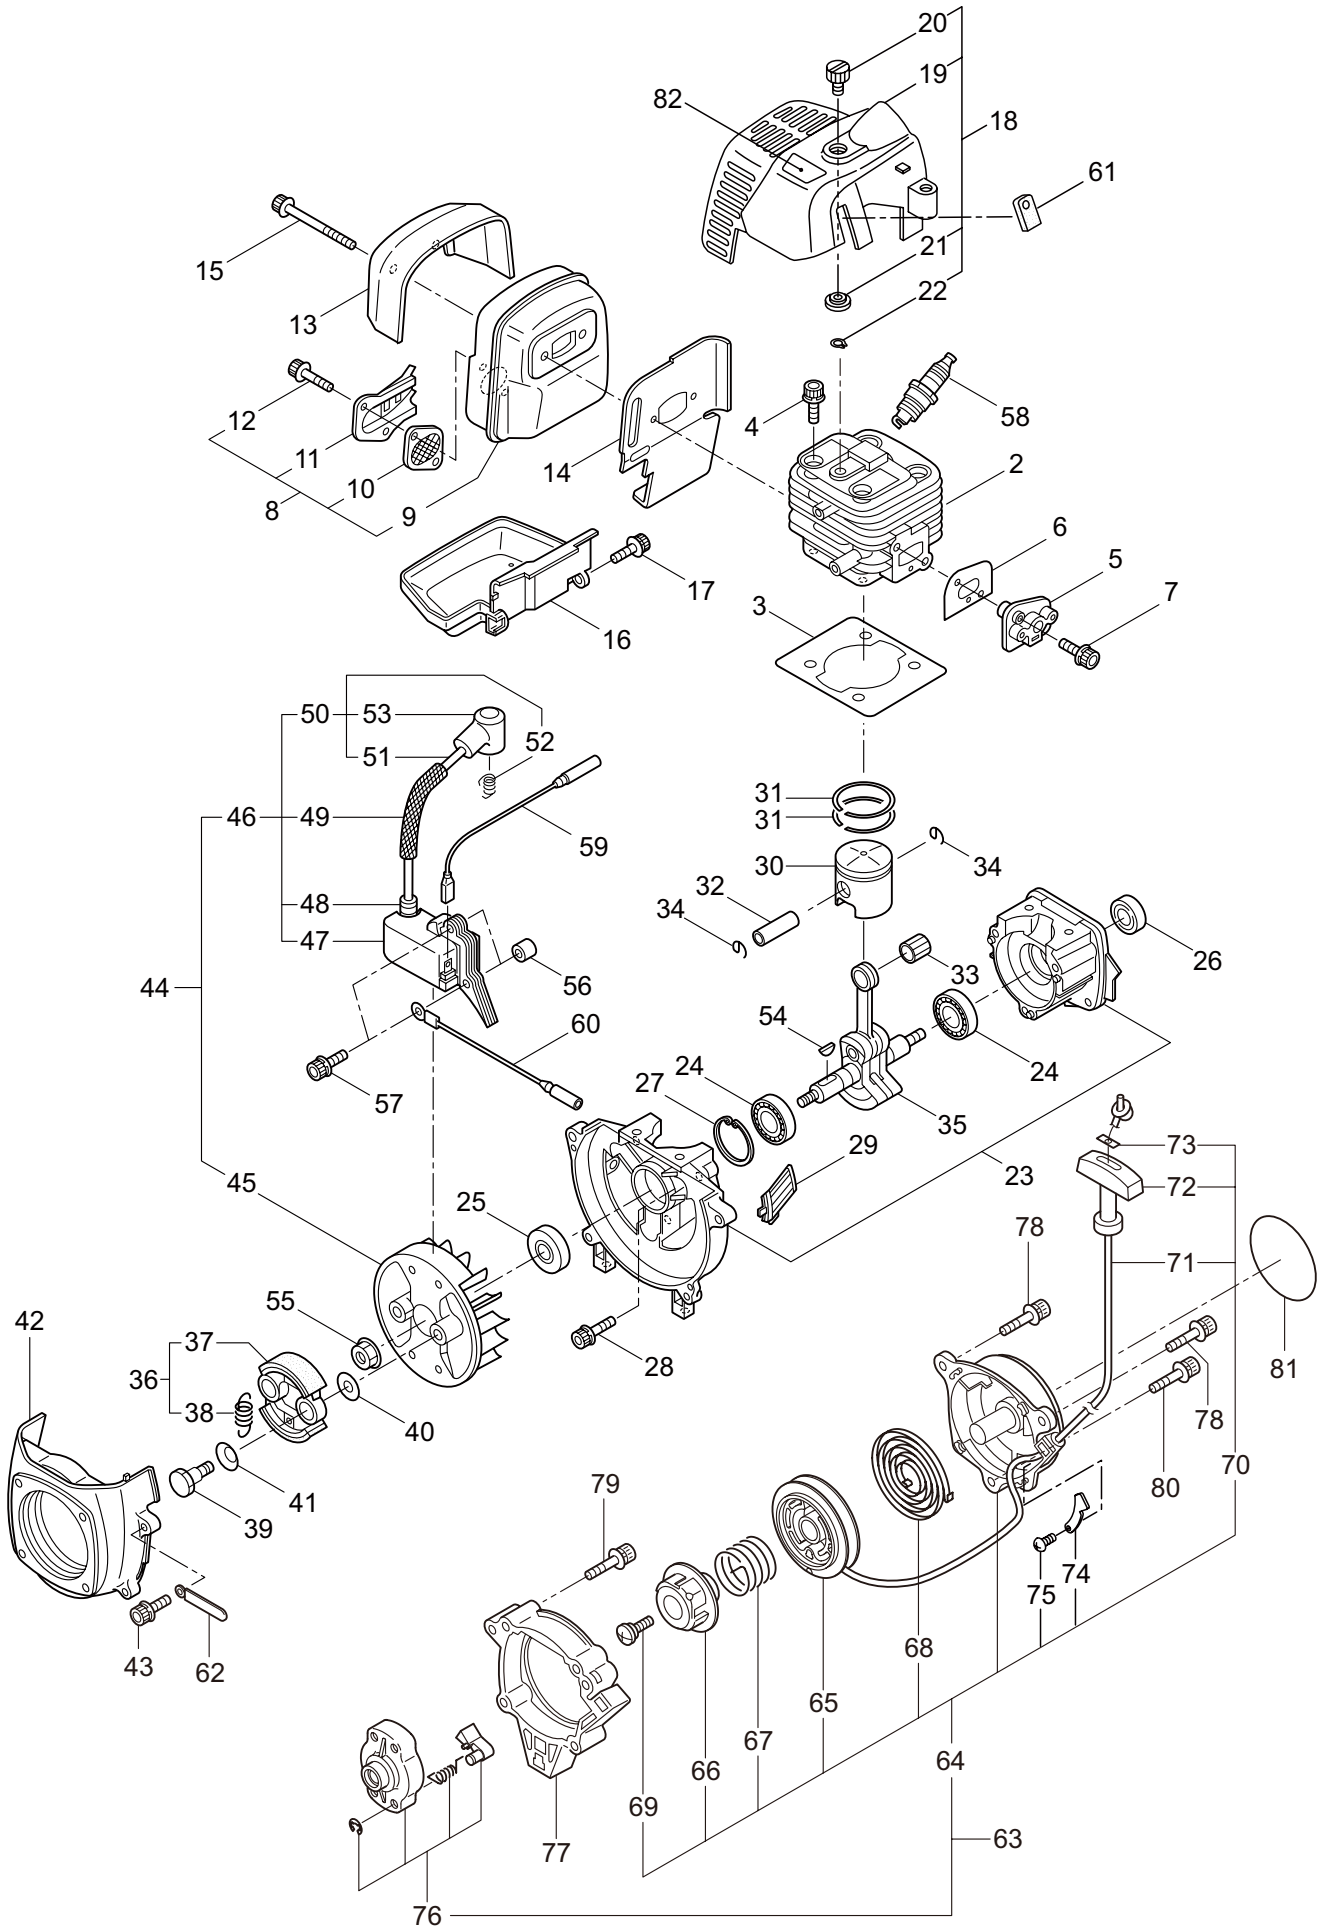

TPS261
4. ENGINE

Ref. No.	Part No.	Part Name	Q'ty	Remarks
4-1	875487	Engine	1	CE260/89
4-2	283734	Cylinder	1	
4-3	283783	Gasket	1	
4-4	261250	Cap Screw	4	M5x20
4-5	269144	Insulator	1	New gasket required
4-6	267049	Gasket	1	
4-7	265924	Cap Screw	2	M5x25
4-8	282208	Muffler Ass'y	1	Incl.9-12
4-9	282209	Muffler Comp	1	
4-10	267056	Spark Arrester	1	
4-11	268171	Muffler Tail	1	
4-12	265107	Cap Screw	2	M4x10
4-13	284071	Holder	1	
4-14	283940	Gasket	1	
4-15	266402	Cap Screw	2	M5x55
4-16	281435	Under Cover	1	
4-17	267191	Cap Screw	1	M5x16
4-18	284953	Top Cover Ass'y	1	Incl.19-22
4-19	284929	Top Cover	1	
4-20	261018	Knob	1	
4-21	261020	Spacer	1	
4-22	261734	Snap Ring	1	#5
4-23	289582	Crankcase	1	
4-24	280488	Bearing	2	PPL 6001
4-25	261492	Oil Seal	1	ISCD12287
4-26	261386	Oil Seal	1	ISCD12227
4-27	055185	Snap Ring	1	H28
4-28	261612	Cap Screw	3	M5x30
4-29	281442	Screen	1	
4-30	272809	Piston	1	
4-31	261496	Piston Ring	2	(2)Required
4-32	261497	Piston Pin	1	
4-33	261037	Bearing,Needle	1	KBK8x11x11.8x1
4-34	261576	Clip,Piston	2	
4-35	265197	Crankshaft/Conn.Rod Ass'y	1	
4-36	267327	Clutch Ass'y	1	Incl.37,38
4-37	267342	Clutch Shoe	2	(2)required
4-38	267345	Spring,Clutch	1	
4-39	264505	Bolt	2	
4-40	261189	Washer	2	6x16.5x1.2
4-41	261777	Wave Washer	2	
4-42	281433	Fan Cover	1	
4-43	261250	Cap Screw	4	M5x20
4-44	283729	Magneto Ass'y	1	Incl.45-53
4-45	268253	Rotor/Fan	1