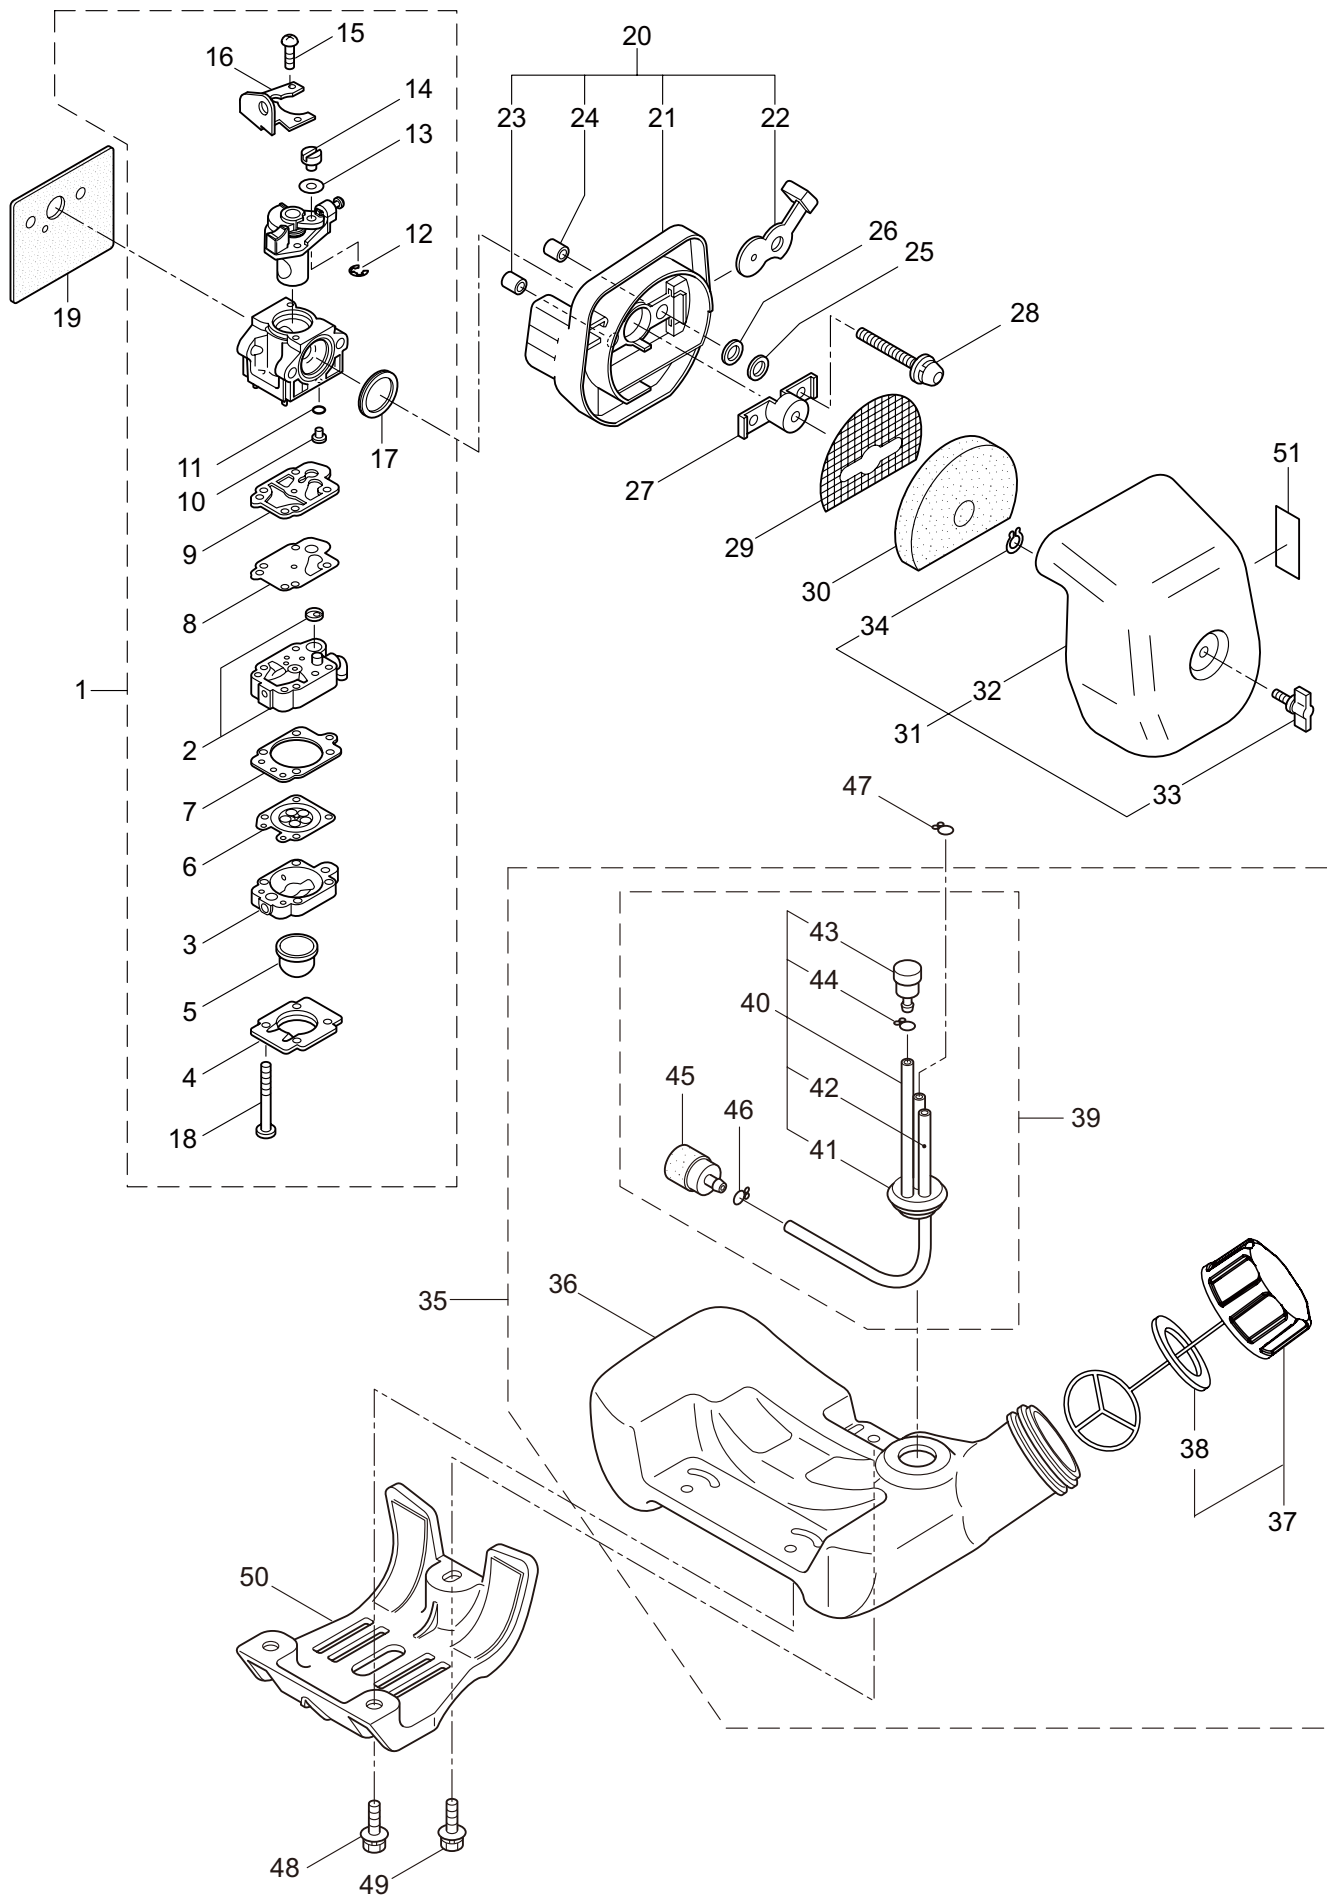

Ref. No.	Part No.	Part Name	Q'ty	Remarks
5-1	286259	Carburetor Ass'y	1	Incl.2-18 New gasket required
5-2	264155	Pump Body	1	
5-3	262991	Purge Body	1	
5-4	262992	Cover Plate	1	
5-5	261874	Primer Bulb	1	
5-6	283905	Diaphragm, Meterring	1	#37
5-7	262993	Gasket	1	
5-8	262994	Diaphragm,Fuel Pump	1	
5-9	282576	Gasket	1	
5-10	281487	Main Jet	1	
5-11	261871	O-Ring	1	
5-12	261876	E-Ring	1	
5-13	264678	Washer	1	
5-14	261658	Swivel	1	
5-15	261875	Screw	2	
5-16	264677	Bracket	1	Incl.21-24
5-17	261657	Packing	1	
5-18	262996	Screw	4	
5-19	269762	Gasket	1	
5-20	268055	Air Filter Case Ass'y	1	
5-21	268056	Air Filter Case	1	5.5x7.1x6L 5.2x7.1x6.4L 7.2x11xt1.3
5-22	268057	Valve	1	
5-23	268157	Sleeve	1	
5-24	268412	Sleeve	1	
5-25	263345	Packing	1	
5-26	263942	Washer	1	7.2x12xt0.15 M5x60
5-27	263815	Stay	1	
5-28	264016	Cap Screw	2	
5-29	265026	Screen	1	
5-30	265027	Foam Element	1	
5-31	268058	Air Filter Cover Ass'y	1	Incl.32-34 #5 Incl.36-46
5-32	268059	Air Filter Cover	1	
5-33	281438	Knob	1	
5-34	261734	Snap Ring	1	
5-35	281749	Fuel Tank Ass'y	1	
5-36	281439	Fuel Tank	1	Incl.38 Incl.40-46 Incl.41-44
5-37	275306	Fuel Tank Cap Ass'y	1	
5-38	274875	Gasket	1	
5-39	282538	Fuel Pipe Pick-up Ass'y	1	
5-40	282539	Fuel Pipe Ass'y	1	
5-41	268065	Grommet	1	160L
5-42	261690	Fuel Pipe	1	
5-43	261590	Breather	1	
5-44	261117	Clip	1	
5-45	277887	Filter Ass'y	1	

TPS261

5. CARBURETOR, FUEL TANK