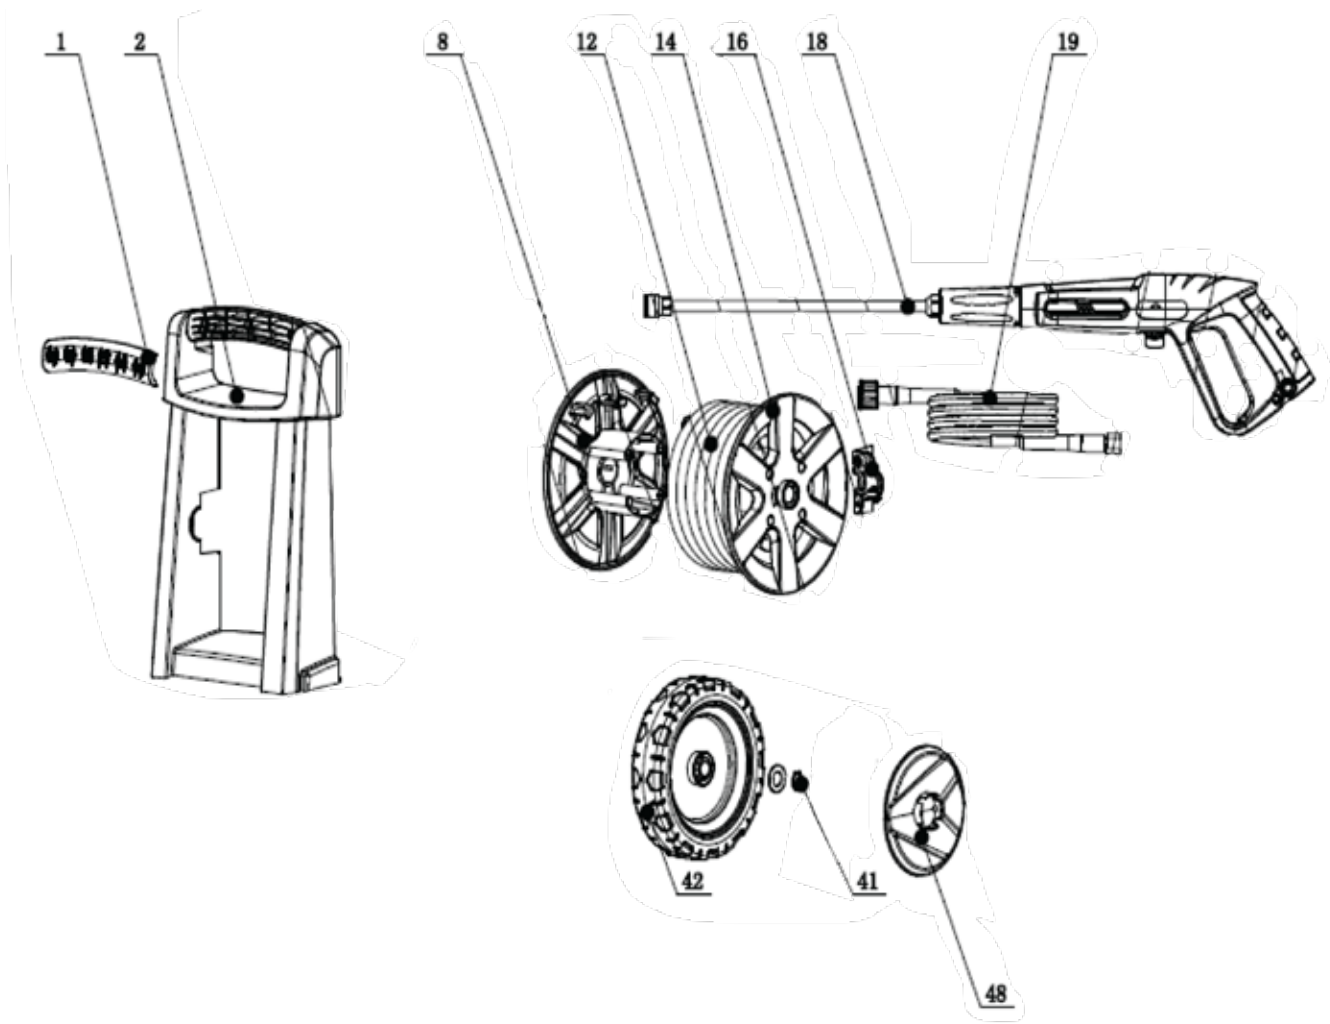

BUSH RANGER[®]

P O W E R E Q U I P M E N T

Illustrated Parts List

BPA131

BPA151

Item	Part No.	Part Name	Qty
1	BPA131040	HANDLE CAP	1
2	BPA131041	HANDLE	1
8	BPA131046	LEFT HOSE REEL	1
12	BPA131049	LEFT PRESS PLATE FOR HOSE REEL	1
14	BPA131051	RIGHT HOSE REEL	1
16	BPA131053	RIGHT PRESS PLATE FOR HOSE REEL	1
18	BPA131055	SPRAY GUN	1
19	BPA131056	PRESSURE HOSE	1
41	BPA131078	ELASTIC COLLAR	2
42	BPA131079	WHEEL	2
48	BPA131085	WHEEL COVER	2