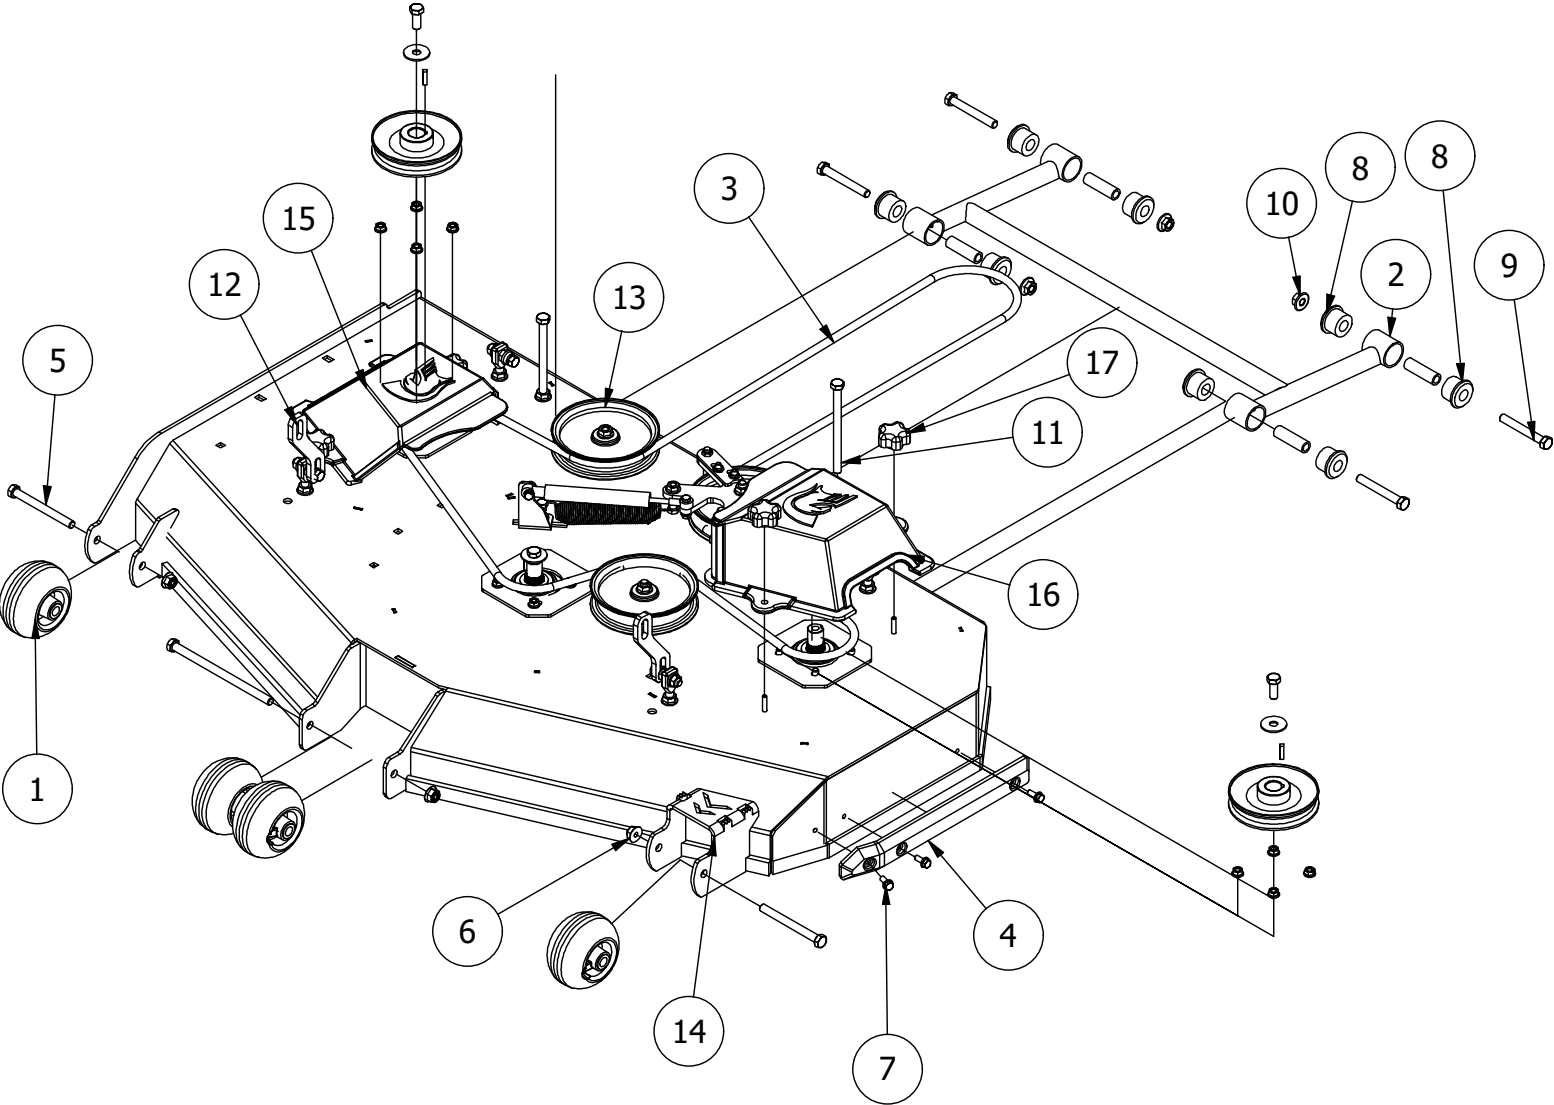

Detail A Parts List

ITEM	QTY	PART NUMBER	DESCRIPTION
1	2	413-0001-00	7/16-14 HEX FLANGE NUT W/SERR ZINC
2	1	490-0018-00	Mower Pump Idler Pulley Arm Assembly
3	2	410-0007-00	3/4" ID X 15/16" OD X 1-1/8" LENGTH FLANGE BUSHING
4	1	413-0002-00	1/2-13 NYLON INSERT FLANGE LOCKNUT ZC YELLOW
5	1	425-0006-00	Mower Inner Idler Spacer
6	1	425-0007-00	Mower IDLER PULLEY SPACER
7	1	418-0012-00	1/2-13 X 2-1/4 HEX C/S GR 5 ZINC
8	3	413-0010-00	1/2-13 HEX FLANGE NUT W/SERR ZINC
9	1	433-0006-00	Mower 5-3/4" Idler Pulley
10	1	439-0244-00	Deck Idler Puller Tensioning Bracket
11	1	430-0001-00	Mower Pump Spring Tensioner
12	1	439-0132-00	RT/SRT Clutch Anti-rotation Brkt
13	1	434-0005-00	Deck/pump idler spring
14	4	418-0010-00	5/16-18 X 1 CARRIAGE BOLT ZINC
15	6	413-0006-00	5/16-18 HEX FLANGE NUT W/SERR ZINC
16	1	418-0013-00	7/16-14 X 2-1/2 HEX C/S GR 5 ZINC
17	1	418-0009-00	1/2-13 X 5-1/2 HEX FLANGE BOLT GR 8 ZY

54" Deck Assembly 1

PARTS LIST			
ITEM	QTY	PART NUMBER	DESCRIPTION
1	4	422-0001-00	Anti-Scalp Wheel
2	1	490-0014-00	Mower 54"/61" Deck Frame Stabilizer Assembly
3	1	461-0001-00	54" Mower Deck Belt, HB x 153.5" Effective Length
4	1	429-0001-00	Mower Nylon Deck Guard
5	2	418-0016-00	1/2-13 X 5 HEX C/S GR 2 ZINC YELLOW
6	4	413-0002-00	1/2-13 NYLON INSERT FLANGE LOCKNUT ZC YELLOW
7	3	418-0049-00	5/16-18 X 3/4 IND HWH TRI LOB ZINC
8	8	732-2000-00	Large MTV A-Arm Bushing
9	4	418-0021-00	1/2-13 X 3-3/4 HEX C/S GR 5 ZINC
10	4	413-0017-00	1/2-13 NYLON INSERT FLANGE LOCKNUT ZINC W/SERRATIONS
11	2	418-0044-00	1/2-13 X 6-1/2 HEX C/S GR 8 ZINC YELLOW
12	2	435-0010-00	Mower 54" Deck Front Height Arm Connecting Link
13	2	433-0015-00	6-3/4" Idler Pulley, 15/16" Spacer Assembly
14	1	490-0063-00	2020 54" RT/SRT Deck Assembly
15	1	414-0019-00	48" & 54" Deck Right Pulley Cover
16	1	414-0018-00	48" & 54" Deck Left Pulley Cover
17	4	445-0003-00	Lobed Knob w/ 5/16"-18 insert