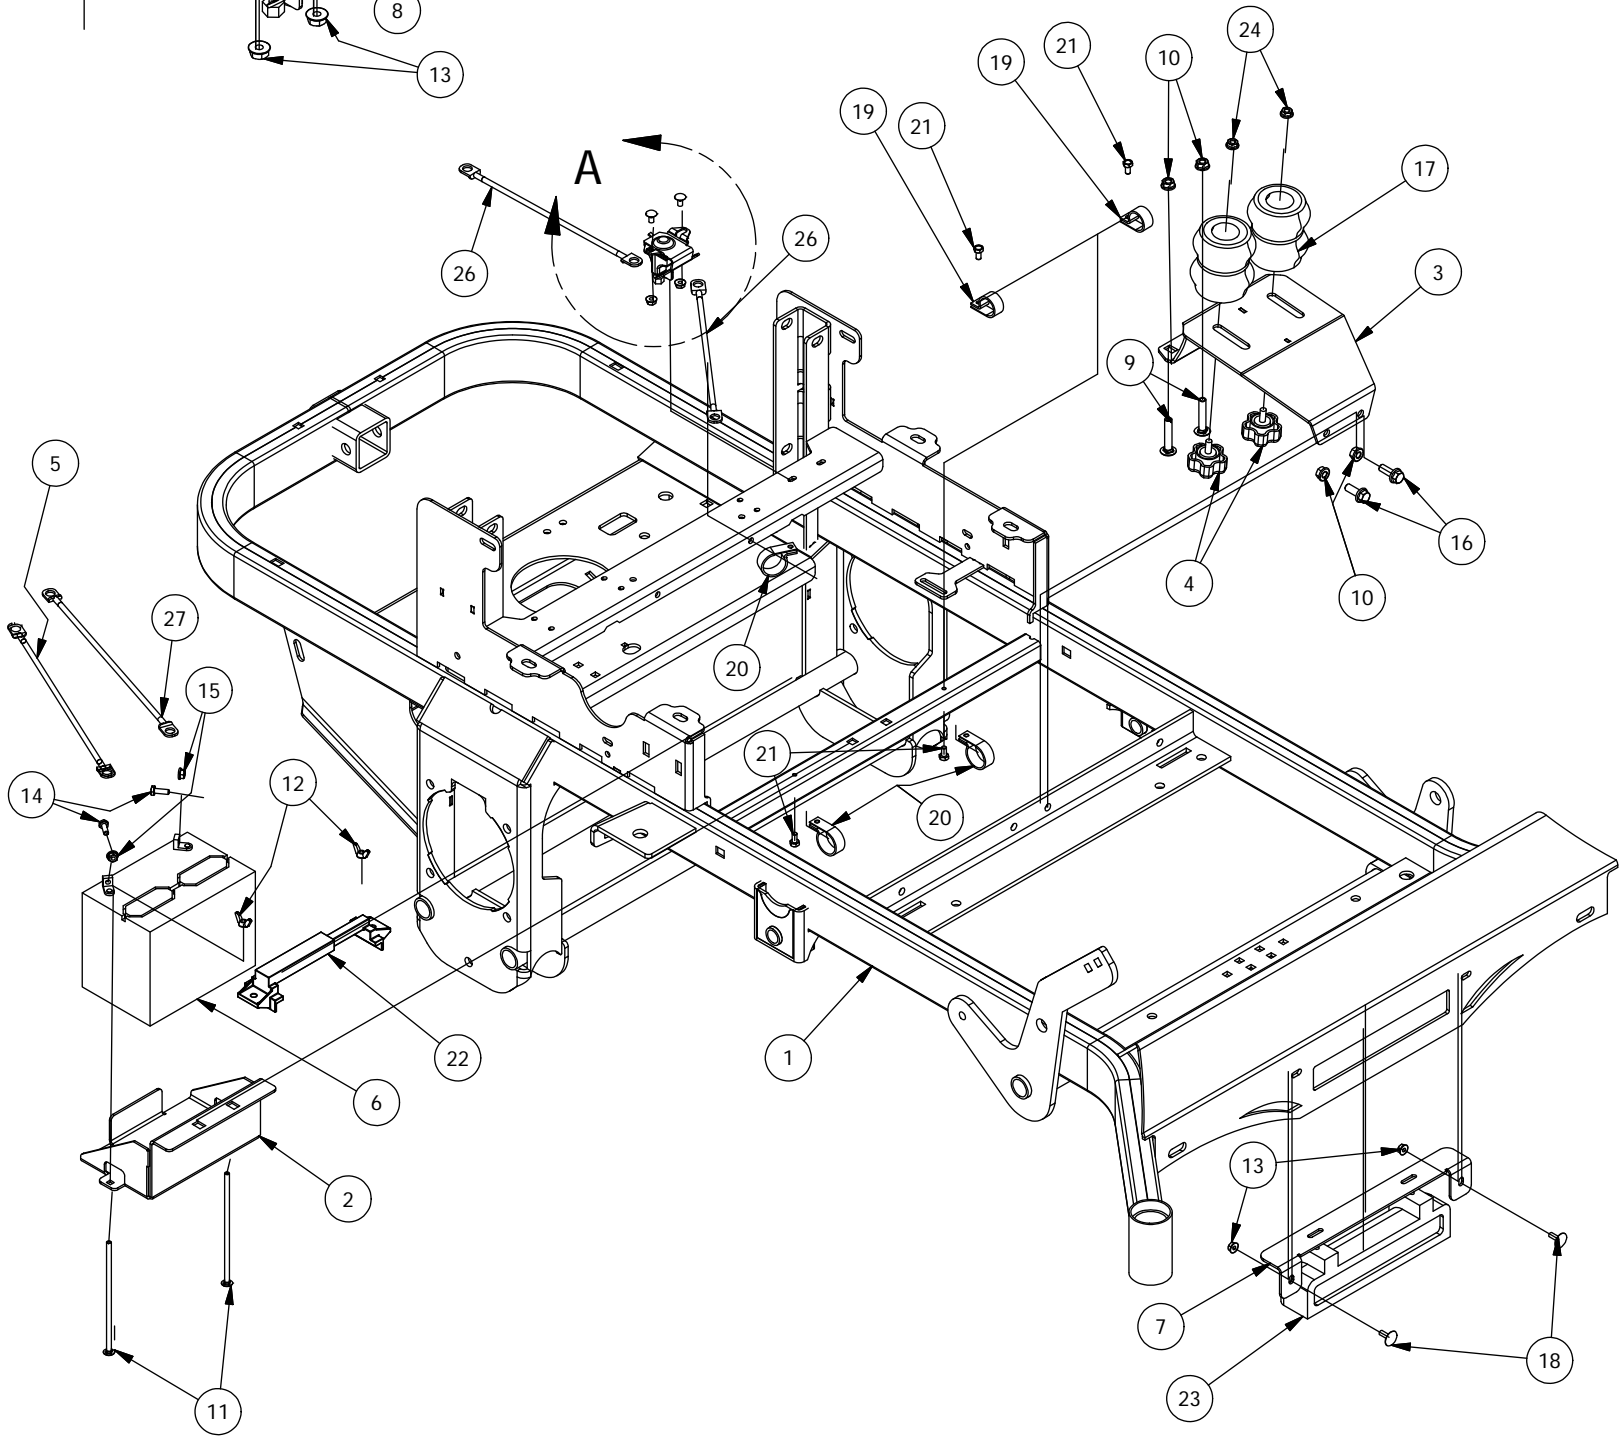

Battery and Seat Suspension Assembly

DETAIL A

Battery and Seat Suspension Assembly			
ITEM	QTY	PART NUMBER	DESCRIPTION
1	1	490-0007-00	Mower RT Frame Assembly
2	1	439-0008-00	Mower Battery Box
3	1	490-0021-00	Mower Suspension Seat Bracket Assembly
4	2	445-0001-00	Lobed Knob w/ 5/16"-18 X .750" Stud
5	1	486-0017-00	Mower Negative Battery Cable 28" long
6	1	468-1004-00	12-V Mower Starter Battery
7	1	439-0012-00	Mower LED Light Bracket
8	1	486-0002-00	Mower Starter Solenoid
9	2	418-0033-00	3/8-16 X 2 CARRIAGE BOLT ZINC
10	4	413-0004-00	3/8-16 HEX FLANGE NUT W/SERR ZINC
11	2	418-0034-00	1/4-20 X 7 CARRIAGE BOLT ZINC
12	2	413-0025-00	1/4-20 WING NUT ZINC
13	4	413-0023-00	1/4-20 HEX FLANGE NUT W/SERR ZINC
14	2	418-0035-00	1/4-20 X 3/4 HEX C/S GR 2 ZINC
15	2	413-0026-00	1/4-20 NYLON INSERT FLANGE L/NUT ZINC
16	2	418-0040-00	3/8-16 X 1 HEX FLANGE BOLT GR 8 ZC YELLOW
17	2	487-0003-00	SRT Rear Suspension Elastomer
18	2	418-0026-00	1/4-20 X 3/4 CARRIAGE BOLT ZINC YELLOW
19	2	472-0002-00	1/2" CUSHIONED LOOP CLAMP
20	3	472-0001-00	1-1/4" CHUSHIONED LOOP CLAMP BLACK
21	4	418-0025-00	1/4-20 X 1/2 HWH SLOT TYPE F TCS ZINC
22	1	443-0001-00	Battery Hold Down
23	1	486-0032-00	Mower LED Light Bar
24	2	413-0027-00	5/16-18 NYLON INSERT FLANGE LOCKNUT ZC YELLOW
25	2	418-0031-00	1/4-20 X 1/2 CARRIAGE BOLT ZC YELLOW
26	2	486-0018-00	Mower Positive Battery Cable 12" long
27	1	486-0016-00	Mower Positive Battery Cable 25" long