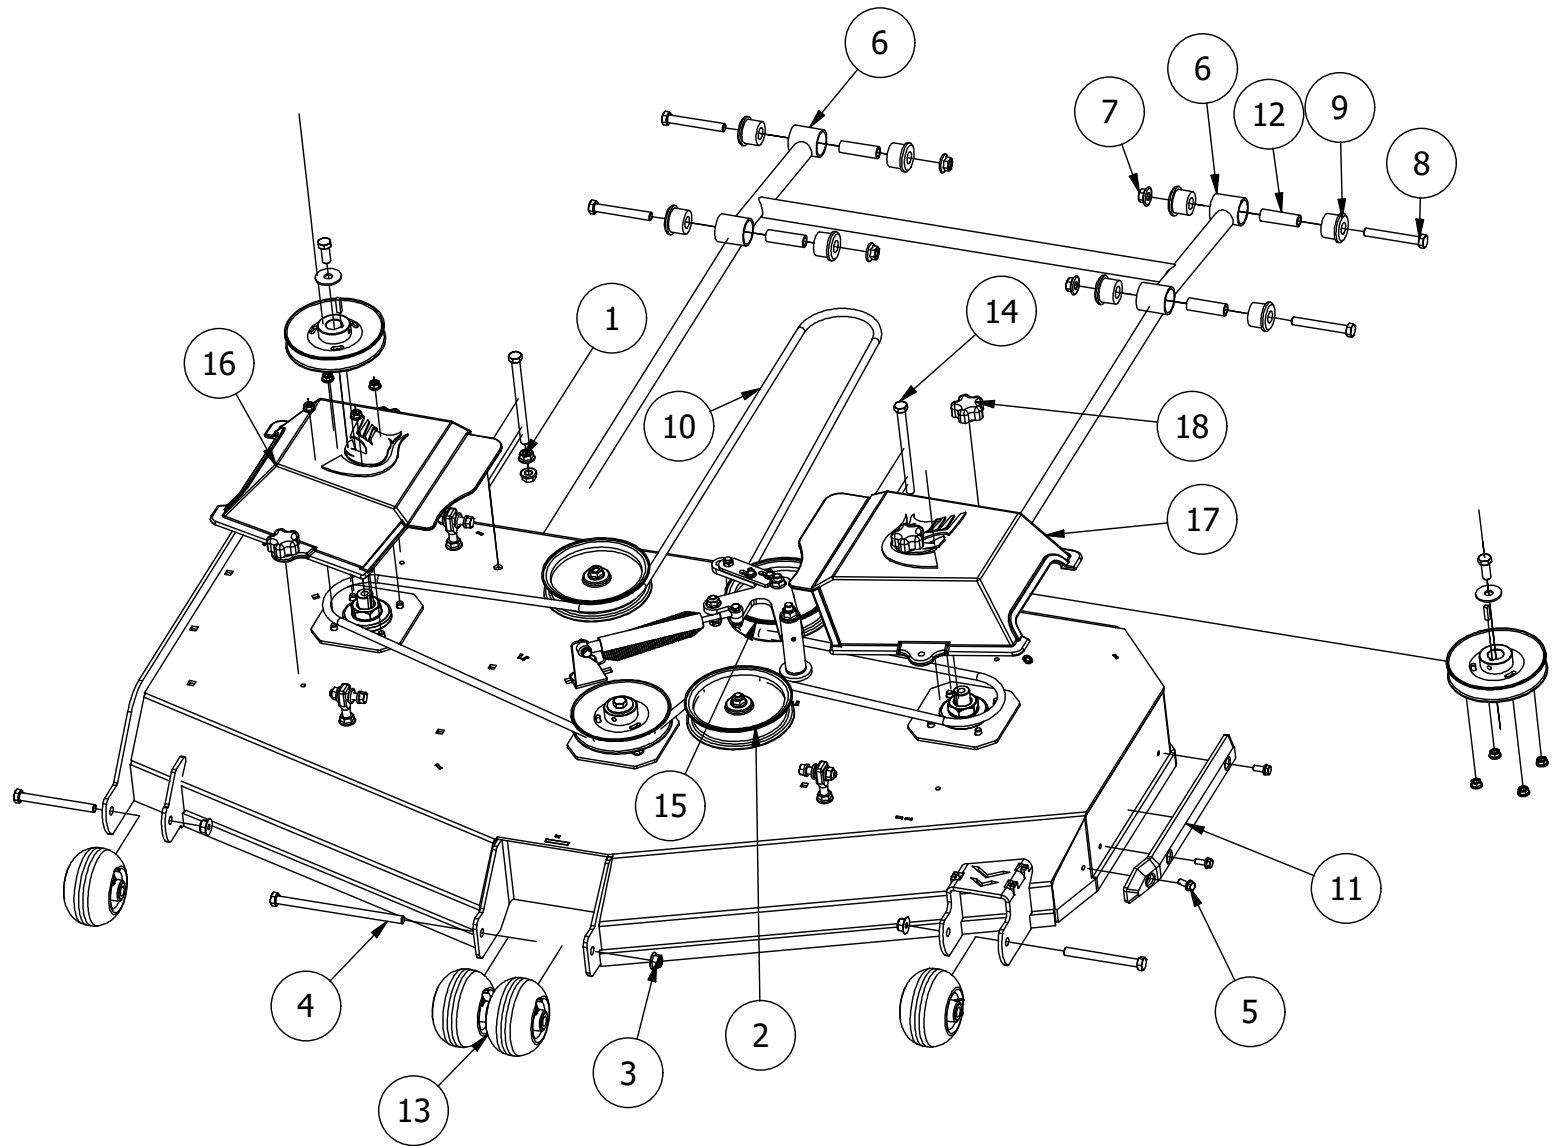

61" Deck Assembly 1

PARTS LIST			
ITEM	QTY	PART NUMBER	DESCRIPTION
1	12	413-0005-00	1/2-13 HEX FLANGE NUT W/SERR ZINC YELLOW
2	2	433-0015-00	6-3/4" Idler Pulley, 15/16" Spacer Assembly
3	4	413-0002-00	1/2-13 NYLON INSERT FLANGE LOCKNUT ZC YELLOW
4	1	418-0015-00	1/2-13 X 8-1/2 HEX C/S GR 2 ZINC YELLOW
5	3	418-0049-00	5/16-18 X 3/4 IND HWH TRI LOB ZINC
6	1	490-0014-00	Mower 54"/61" Deck Frame Stabilizer Assembly
7	4	413-0017-00	1/2-13 NYLON INSERT FLANGE LOCKNUT ZINC W/SERRATIONS
8	4	418-0021-00	1/2-13 X 3-3/4 HEX C/S GR 5 ZINC
9	8	732-2000-00	Large MTV A-Arm Bushing
10	1	461-0002-00	61" Mower Deck Belt, HB x 167.9" Effective Length
11	1	429-0001-00	Mower Nylon Deck Guard
12	4	732-2001-00	Large MTV A-Arm Bushing Sleeve
13	4	422-0001-00	Anti-Scalp Wheel
14	2	418-0044-00	1/2-13 X 6-1/2 HEX C/S GR 8 ZINC YELLOW
15	1	433-0014-00	6-3/4" Idler Pulley, 15/16" Spacer Assembly
16	1	414-0020-00	Right Pulley Cover 61" RZ/RT/SRT, 72" RT/SRT
17	1	414-0021-00	Left Pulley Cover 61" RZ/RT/SRT, 72" RT/SRT
18	4	445-0003-00	Lobed Knob w/ 5/16"-18 insert