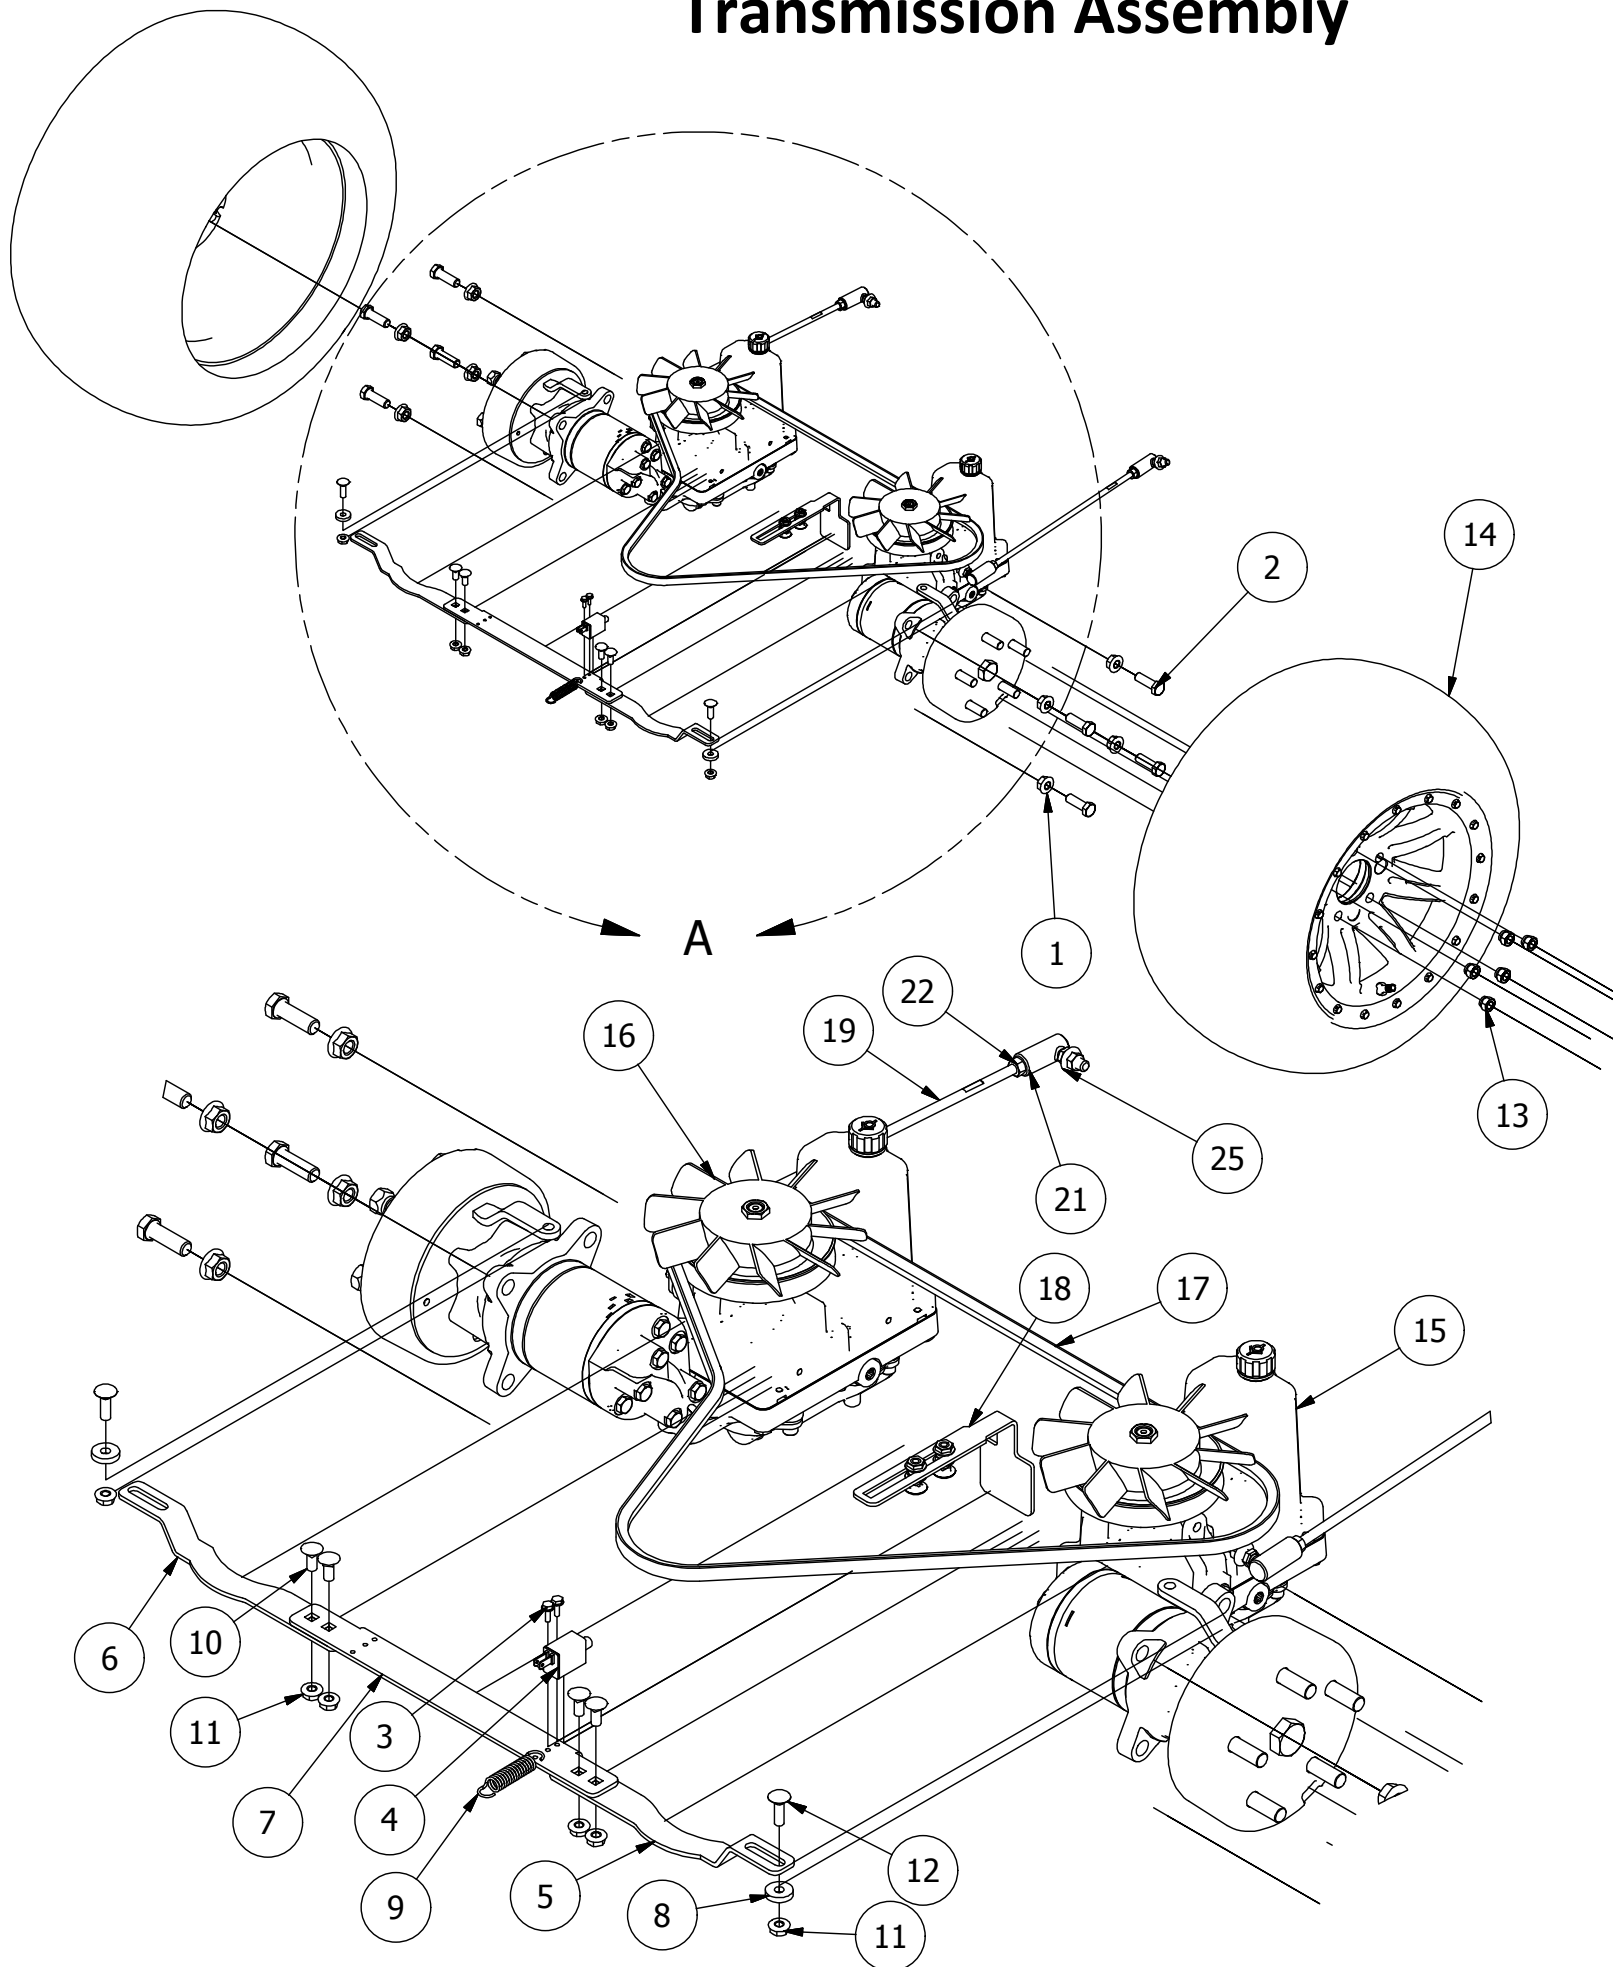

Transmission Assembly

DETAIL A

Parts List			
ITEM	QTY	PART NUMBER	DESCRIPTION
1	8	413-0010-00	1/2-13 HEX FLANGE NUT W/SERR ZINC
2	8	418-0020-00	1/2-13 X 1-1/2 HEX C/S GR 5 ZINC
3	2	418-0032-00	8-32 X 1/2 IND. HWH SLOT TYPE F TCS ZINC
4	1	486-0030-00	Safety Switch
5	1	439-0083-00	Mower Park Brake Right Actuation Bracket
6	1	439-0082-00	Mower Park Brake Left Actuation
7	1	439-0079-00	Mower Park Brake Center Bracket
8	2	419-0006-00	.312 ID X .875 OD X .1875 THK F/W NYLON BLK
9	1	434-0003-00	Brake Pedal Release Spring
10	4	418-0008-00	5/16-18 X 3/4 CARRIAGE BOLT ZINC
11	6	413-0019-00	5/16-18 NYLON INSERT FLANGE L/NUT ZINC
12	4	418-0010-00	5/16-18 X 1 CARRIAGE BOLT ZINC
13	10	413-0015-00	1/2-20 WHEEL NUT 60 DEGREE GR 5 ZINC
14	2	422-0005-00	Mower 24x14x12 Rear Tire/Wheel Assembly
15	1	450-0002-00	HTE Parker Hydrostatic Transmission Right
16	1	450-0001-00	HTE Parker Hydrostatic Transmission Left
17	1	461-0004-00	Mower A Pump Belt, A x 68.25" Effective Length
18	1	439-0066-00	Mower Standard Transmission Brake Interlock Bracket
19	2	435-0002-00	Transmission Drive Arm Rod Standard Transmission
20	2	410-0001-00	Control Arm Rod End, Right
21	2	410-0002-00	Control Arm Rod End, Left
22	2	413-0003-00	5/16 Hex Nut Left hand thread