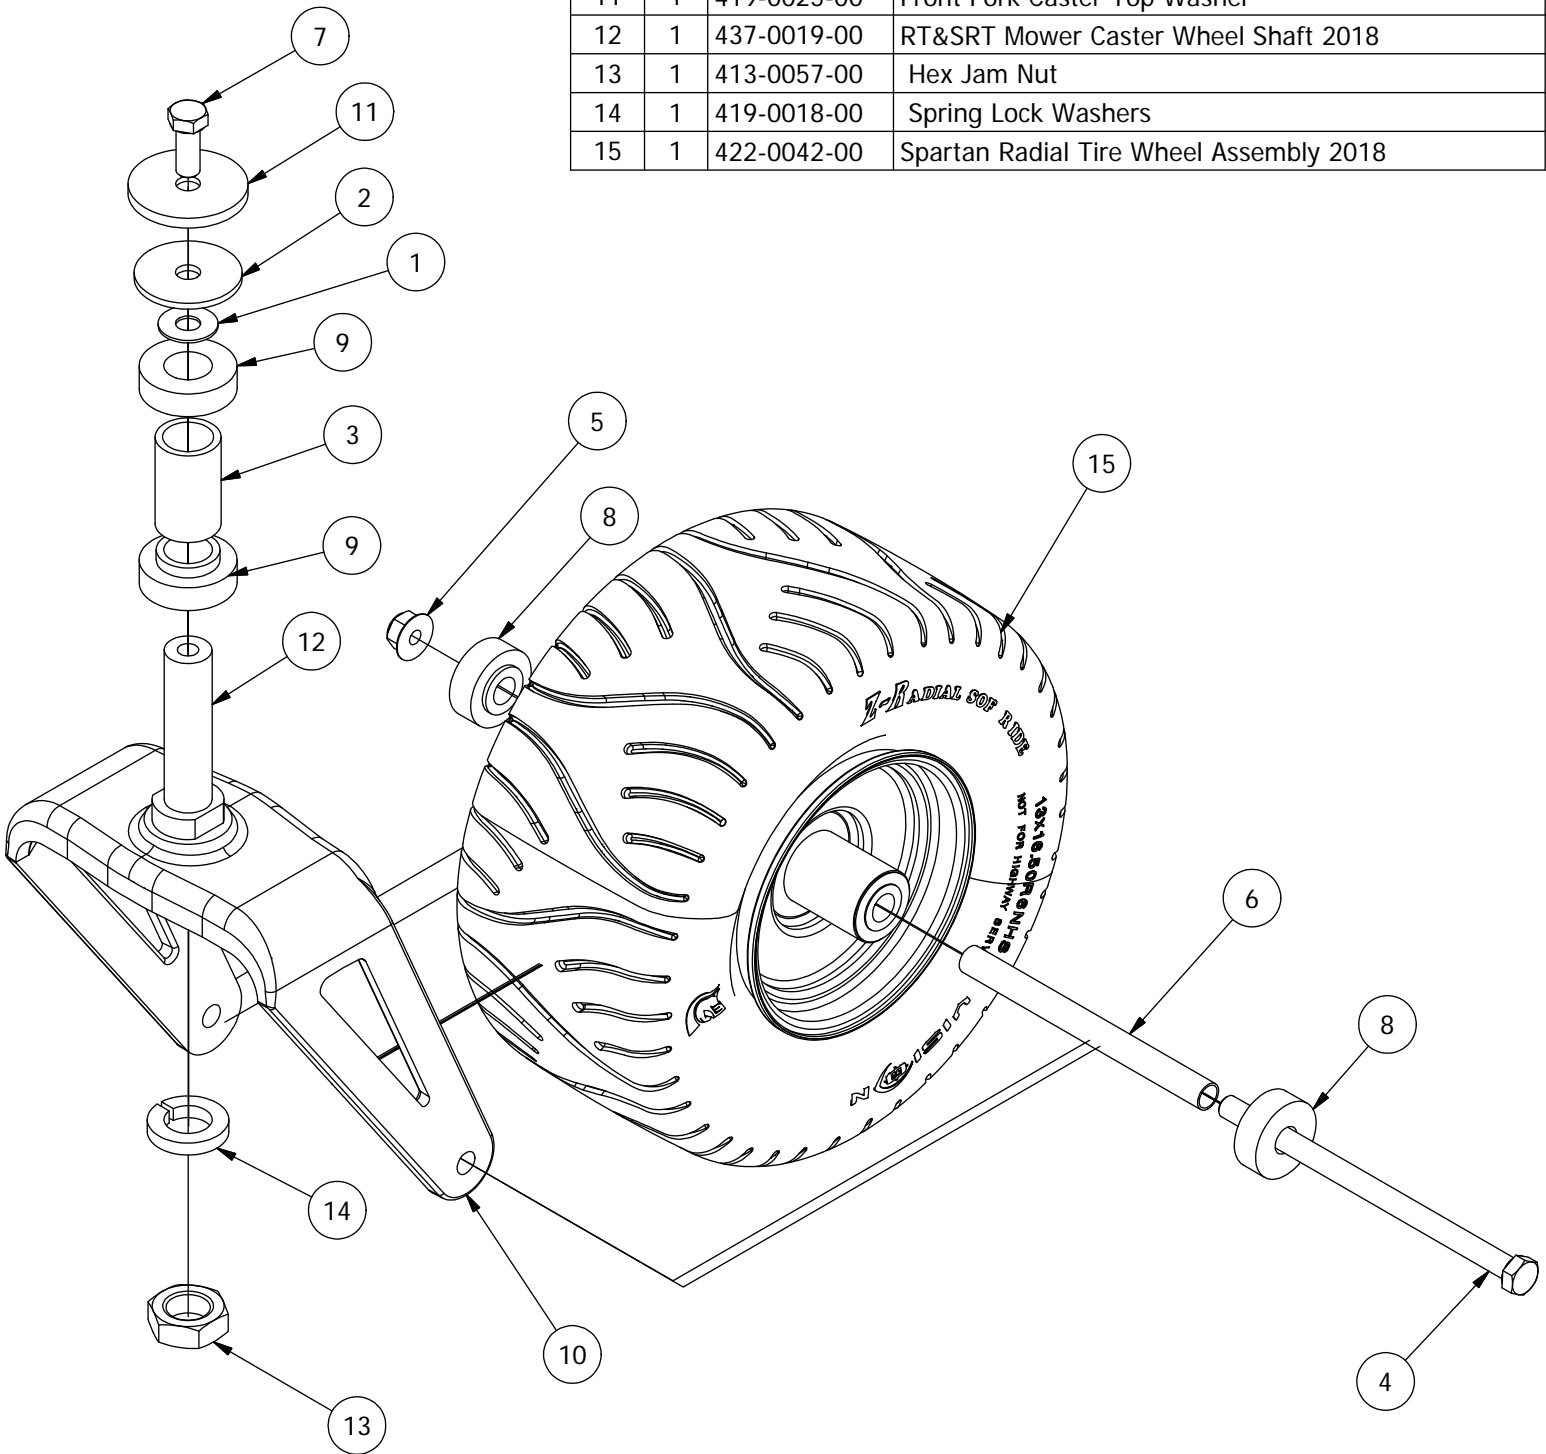

**BushRanger RT HD Mower
Parts Manual 2020**

TABLE OF CONTENTS

FRONT FORK	3
BRAKE, FLOORBOARD, AND HEIGHT INDICATOR ASSEMBLY	4-7
BRAKE ASSEMBLY	5
HEIGHT INDICATOR ASSEMBLY	6-7
BATTERY AND SEAT SUSPENSION ASSEMBLY	8-9
DRIVE ARM ASSEMBLY	10-11
SEAT BASE AND PUMP IDLER ASSEMBLY	12-14
PUMP IDLER ASSEMBLY	14
GAS TANK ASSEMBLY	15-16
DECK ASSEMBLIES	17-25
54" DECK ASSEMBLY 1	17-18
54" DECK ASSEMBLY 2	19-20
61" DECK ASSEMBLY 1	21-22
61" DECK ASSEMBLY 2	23-24
DECK SPINDLE ASSEMBLY	25
TRANSMISSION ASSEMBLY	26-27
KAWASAKI FX850	28
DECALS	29-30

Front Fork Assembly

Front Fork Assembly			
ITEM	QTY	PART NUMBER	DESCRIPTION
1	1	419-0002-00	1/2 FENDER WASHER 1-1/4" OD ZINC
2	1	426-0006-00	Mower Caster Shaft Washer
3	1	425-0011-00	Mower Bearing Retainer Spacer
4	1	418-0003-00	1/2-13 X 8-1/2 HEX C/S GR 5 ZINC YELLOW
5	1	413-0002-00	1/2-13 NYLON INSERT FLANGE LOCKNUT ZC YELLOW
6	1	425-0010-00	Mower Caster Fork Wheel Spacer
7	1	418-0006-00	1/2-20 X 1-1/4 HEX C/S GR 5 ZINC
8	2	410-0014-00	Mower Caster Wheel Bearing
9	2	410-0006-00	Mower Caster Shaft Bearing
10	1	423-0001-00	RT&SRT Caster Wheel Fork 2018
11	1	419-0025-00	Front Fork Caster Top Washer
12	1	437-0019-00	RT&SRT Mower Caster Wheel Shaft 2018
13	1	413-0057-00	Hex Jam Nut
14	1	419-0018-00	Spring Lock Washers
15	1	422-0042-00	Spartan Radial Tire Wheel Assembly 2018

Brake, Floorboard, and Height Indicator Assembly

Parts List

ITEM	QTY	PART NUMBER	DESCRIPTION
1	1	490-0007-00	Mower RT Frame Assembly
2	1	439-0007-00	Mower Floorboard
3	1	481-0006-00	2017 Mower Logo Floor Mat Except for RZ
4	1	439-0059-00	Mower Deck Height Foot Pedal
5	10	414-0002-00	8MM PUSH TYPE RETAINER NYLON BLACK
6	3	418-0008-00	5/16-18 X 3/4 CARRIAGE BOLT ZINC
7	8	413-0002-00	1/2-13 NYLON INSERT FLANGE LOCKNUT ZC YELLOW
8	4	413-0004-00	3/8-16 HEX FLANGE NUT W/SERR ZINC
9	4	429-0002-00	Rubber Bumper
10	4	410-0010-00	1/2" ID X 5/8" OD X 1/2" LENGTH FLANGE BUSHING