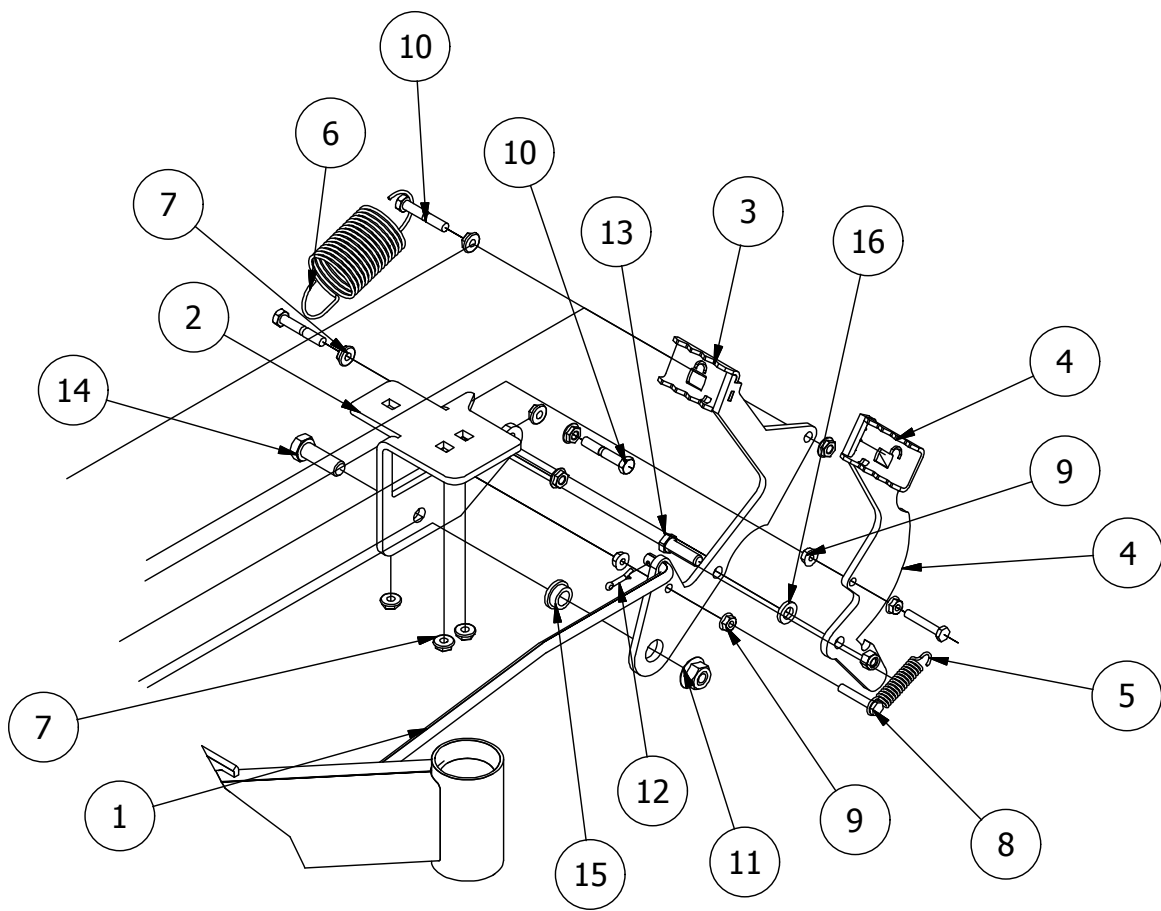

DETAIL A

Detail A Parts List			
ITEM	QTY	PART NUMBER	DESCRIPTION
1	1	435-0004-00	MOWER BRAKE LINKAGE
2	1	439-0009-00	Mower Frame Brake Mounting Bracket
3	1	490-0016-00	Mower Brake Lock Lever Assembly
4	1	490-0017-00	Mower Brake Unlock Lever Assembly
5	1	434-0003-00	Brake Pedal Release Spring
6	1	434-0002-00	Brake Pedal Tension Spring
7	9	413-0006-00	5/16-18 HEX FLANGE NUT W/SERR ZINC
8	1	418-0029-00	1/4-20 X 1-1/4 HEX C/S GR 2 ZINC
9	4	413-0023-00	1/4-20 HEX FLANGE NUT W/SERR ZINC
10	3	418-0027-00	5/16-18 X 1-3/4 HEX C/S GR 2 ZINC
11	1	413-0002-00	1/2-13 NYLON INSERT FLANGE LOCKNUT ZC YELLOW
12	1	420-0001-00	1/8 X 3/4 COTTER PIN ZINC
13	1	418-0030-00	3/8-16 X 1-1/4 HEX C/S GR 2 ZINC
14	1	418-0028-00	1/2-13 X 1-1/2 HEX C/S GR 2 ZINC
15	1	410-0009-00	1/2" ID X 3/4" OD X 3/8" LENGTH FLANGE BUSHING
16	1	419-0015-00	3/8" ID X 3/4" OD X 1/8" THK BRONZE WASHER