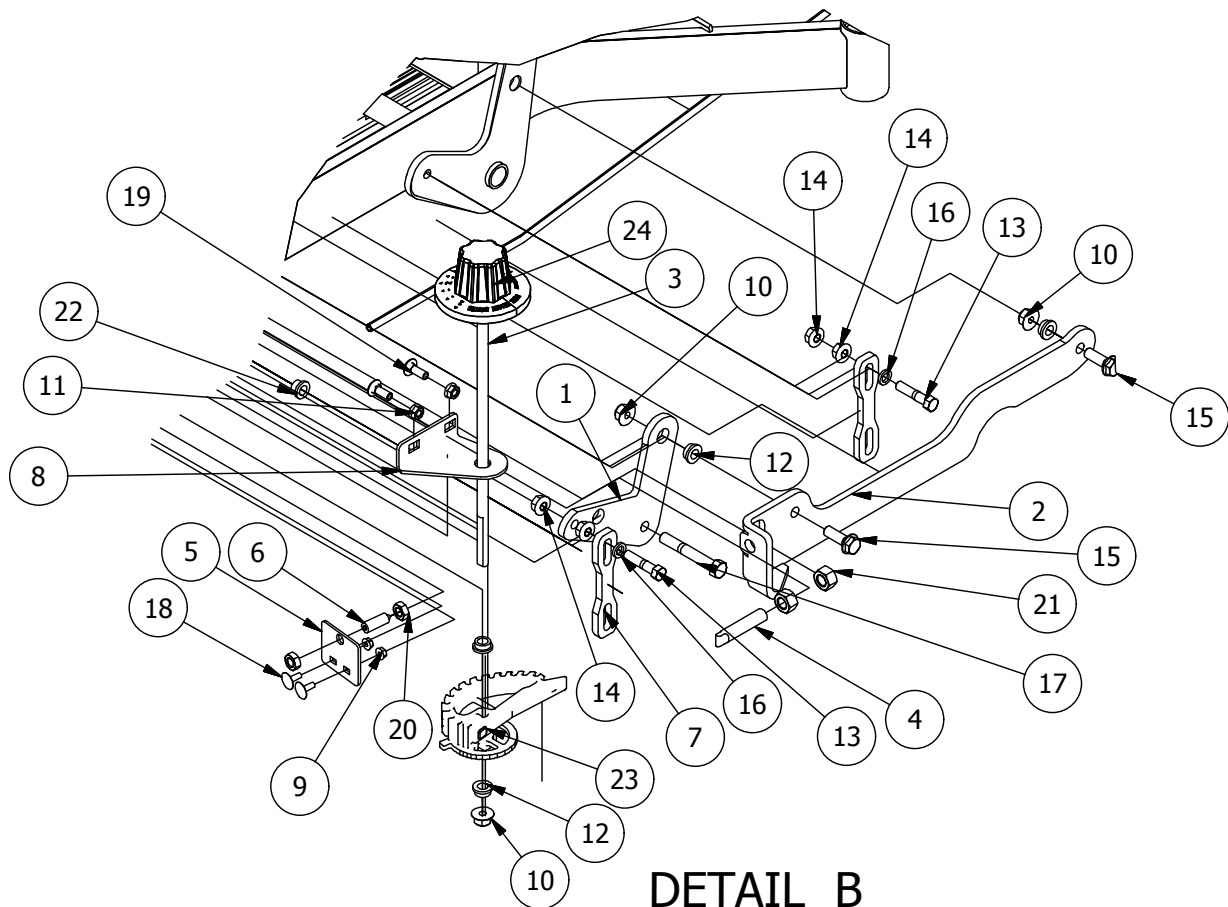

Brake, Floorboard, and Height Indicator Assembly

Parts List

ITEM	QTY	PART NUMBER	DESCRIPTION
1	1	490-0007-00	Mower RT Frame Assembly
2	1	439-0007-00	Mower Floorboard
3	1	481-0006-00	2017 Mower Logo Floor Mat Except for RZ
4	1	439-0059-00	Mower Deck Height Foot Pedal
5	10	414-0002-00	8MM PUSH TYPE RETAINER NYLON BLACK
6	3	418-0008-00	5/16-18 X 3/4 CARRIAGE BOLT ZINC
7	8	413-0002-00	1/2-13 NYLON INSERT FLANGE LOCKNUT ZC YELLOW
8	4	413-0004-00	3/8-16 HEX FLANGE NUT W/SERR ZINC
9	4	429-0002-00	Rubber Bumper
10	4	410-0010-00	1/2" ID X 5/8" OD X 1/2" LENGTH FLANGE BUSHING

DETAIL B

Detail B Parts List			
ITEM	QTY	PART NUMBER	DESCRIPTION
1	1	431-0004-00	Deck Height Brkt Right side
2	1	435-0008-00	Mower Deck Height Arm Right Link
3	1	437-0003-00	Mower Deck Height Selector Shaft
4	1	444-0001-00	Mower HEIGHT SELECTOR CAM PIN
5	1	426-0004-00	Mower Detent Spring Plunger Mounting Plate
6	1	434-0006-00	Deck Height Detent Spring Plunger
7	2	435-0007-00	Mower Deck Link
8	1	439-0074-00	Mower Deck Height Indicator Rod Bracket
9	2	413-0023-00	1/4-20 HEX FLANGE NUT W/SERR ZINC
10	3	413-0002-00	1/2-13 NYLON INSERT FLANGE LOCKNUT ZC YELLOW
11	2	413-0004-00	3/8-16 HEX FLANGE NUT W/SERR ZINC
12	3	410-0009-00	1/2" ID X 3/4" OD X 3/8" LENGTH FLANGE BUSHING
13	2	418-0046-00	7/16-14 X 2 HEX C/S GR 5 ZINC YELLOW
14	4	413-0011-00	7/16-14 HEX FLANGE NUT W/SERR ZINC YELLOW
15	1	418-0047-00	1/2-13 X 1-1/2 HEX FLANGE BOLT ZINC YELLOW
16	1	419-0010-00	.443 ID X .750 OD X .125 THK NYLON BLACK
17	1	418-0042-00	1/2-13 X 3-1/2 HEX C/S GR 5 ZINC YELLOW
18	2	418-0052-00	1/4-20 X 3/4 CARRIAGE BOLT ZINC
19	2	418-0053-00	3/8-16 X 1 CARRIAGE BOLT ZINC
20	2	413-0037-00	1/2-13 HEX JAM NUT ZINC
21	1	413-0048-00	5/8-11 HEX NUT ZINC YELLOW
22	1	410-0010-00	1/2" ID X 5/8" OD X 1/2" LENGTH FLANGE BUSHING
23	1	490-0045-00	Mower Deck Height Cam Casting
24	1	445-0002-00	Mower Deck Height Control Knob