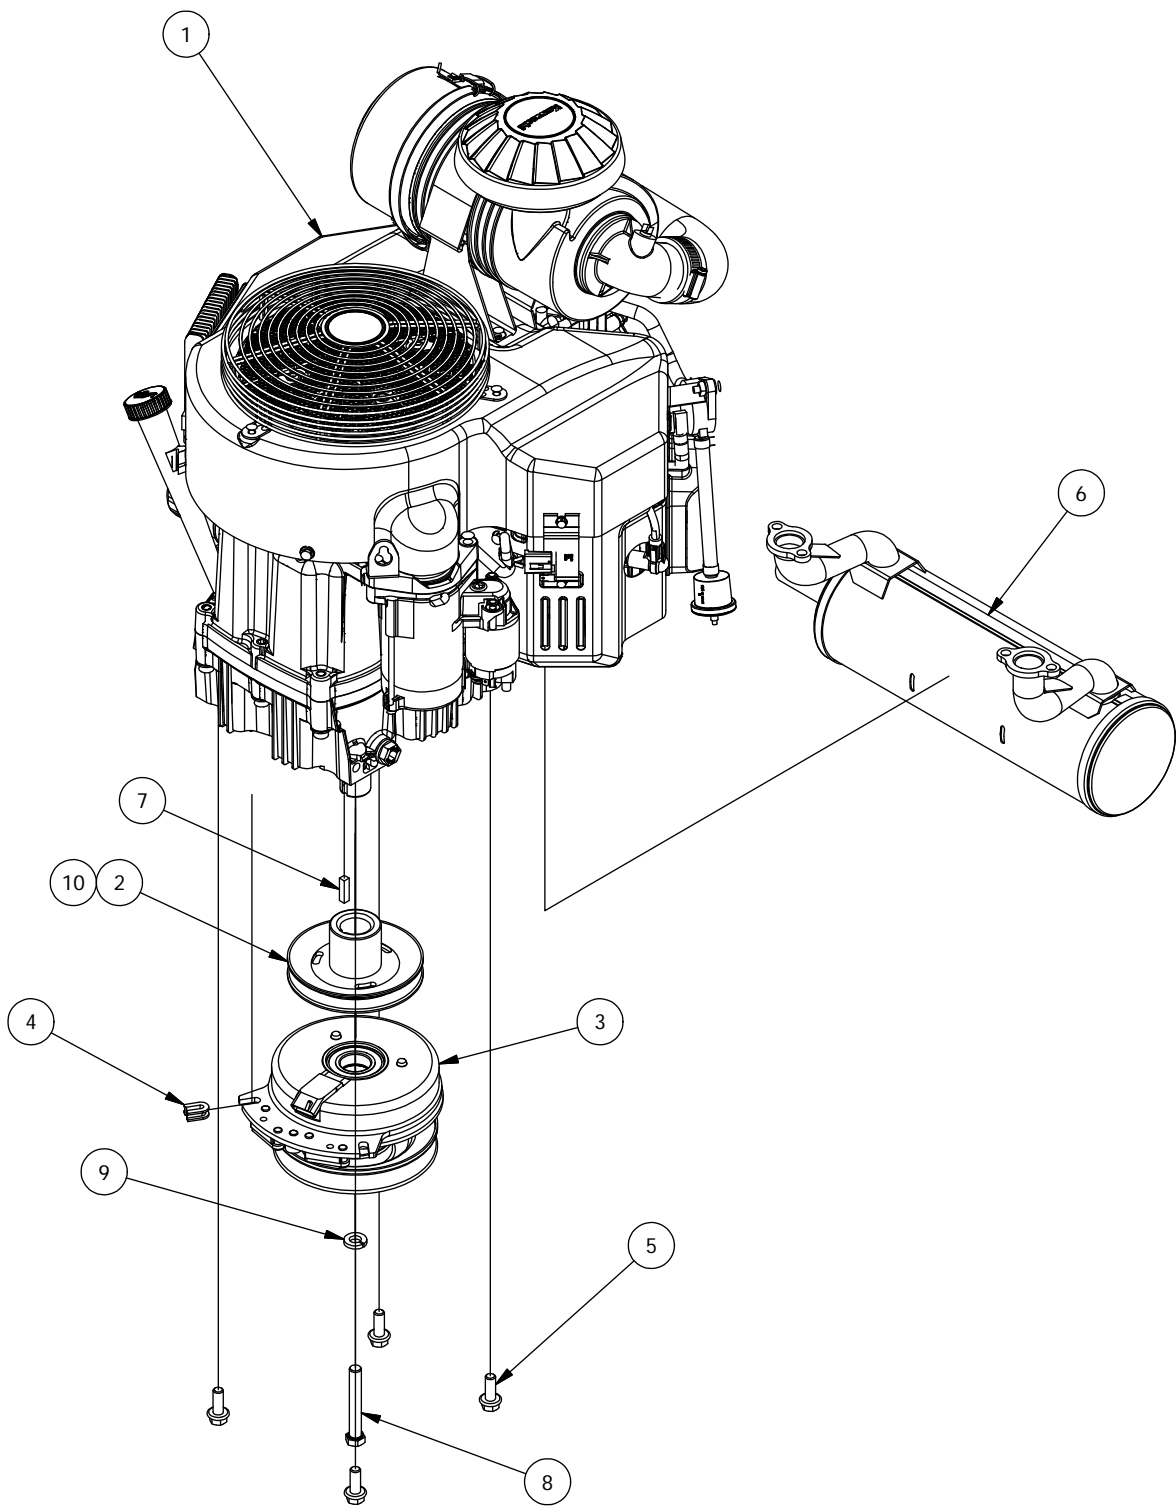

491-0001-00
Spartan Logo/Warning Label Cluster

491-0038-00
Parker Decal

Kawasaki FX 850cc Engine assembly			
ITEM	QTY	PART NUMBER	DESCRIPTION
1	1	415-0020-00	FX 850cc Engine For RT/SRT
2	1	433-0001-00	Drive Pulley, A Belt
3	1	470-0002-00	PTO Clutch
4	1	437-0025-00	Mower Rotation Stop Brkt Sleeve
5	4	418-0023-00	3/8-16 X 1-1/8 IND HWH W/SERR TRI LOB ZY
6	1	415-0065-00	Exhaust System Kawasaki FX 850cc engine
7	1	442-0001-00	1/4 X 1 SQUARE KEY STOCK
8	1	418-0022-00	7/16-20 X 3 HEX C/S GR 8 ZC YELLOW
9	1	419-0005-00	7/16 SPLIT LOCKWASHER GR 8 ZC YELLOW
10	1	433-0002-00	Drive Pulley, B Belt (Only with HTG16 Transmissions)