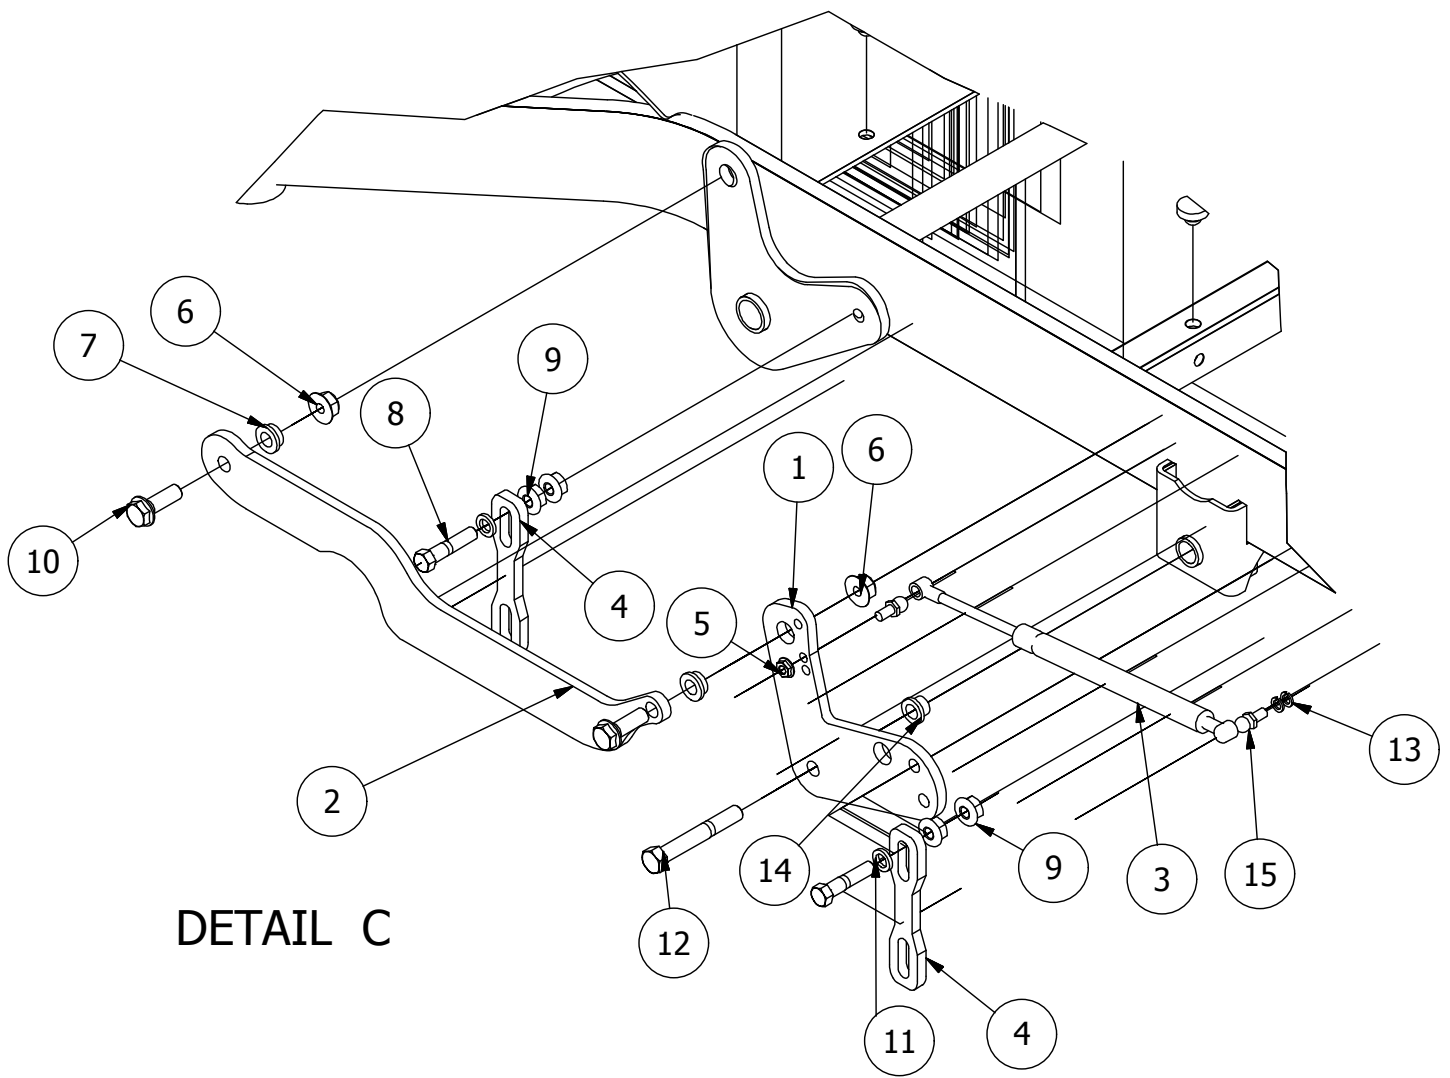

DETAIL B

Detail B Parts List			
ITEM	QTY	PART NUMBER	DESCRIPTION
1	1	431-0004-00	Deck Height Brkt Right side
2	1	435-0008-00	Mower Deck Height Arm Right Link
3	1	437-0003-00	Mower Deck Height Selector Shaft
4	1	444-0001-00	Mower HEIGHT SELECTOR CAM PIN
5	1	426-0004-00	Mower Detent Spring Plunger Mounting Plate
6	1	434-0006-00	Deck Height Detent Spring Plunger
7	2	435-0007-00	Mower Deck Link
8	1	439-0074-00	Mower Deck Height Indicator Rod Bracket
9	2	413-0023-00	1/4-20 HEX FLANGE NUT W/SERR ZINC
10	3	413-0002-00	1/2-13 NYLON INSERT FLANGE LOCKNUT ZC YELLOW
11	2	413-0004-00	3/8-16 HEX FLANGE NUT W/SERR ZINC
12	3	410-0009-00	1/2" ID X 3/4" OD X 3/8" LENGTH FLANGE BUSHING
13	2	418-0046-00	7/16-14 X 2 HEX C/S GR 5 ZINC YELLOW
14	4	413-0011-00	7/16-14 HEX FLANGE NUT W/SERR ZINC YELLOW
15	1	418-0047-00	1/2-13 X 1-1/2 HEX FLANGE BOLT ZINC YELLOW
16	1	419-0010-00	.443 ID X .750 OD X .125 THK NYLON BLACK
17	1	418-0042-00	1/2-13 X 3-1/2 HEX C/S GR 5 ZINC YELLOW
18	2	418-0052-00	1/4-20 X 3/4 CARRIAGE BOLT ZINC
19	2	418-0053-00	3/8-16 X 1 CARRIAGE BOLT ZINC
20	2	413-0037-00	1/2-13 HEX JAM NUT ZINC
21	1	413-0048-00	5/8-11 HEX NUT ZINC YELLOW
22	1	410-0010-00	1/2" ID X 5/8" OD X 1/2" LENGTH FLANGE BUSHING
23	1	490-0045-00	Mower Deck Height Cam Casting
24	1	445-0002-00	Mower Deck Height Control Knob