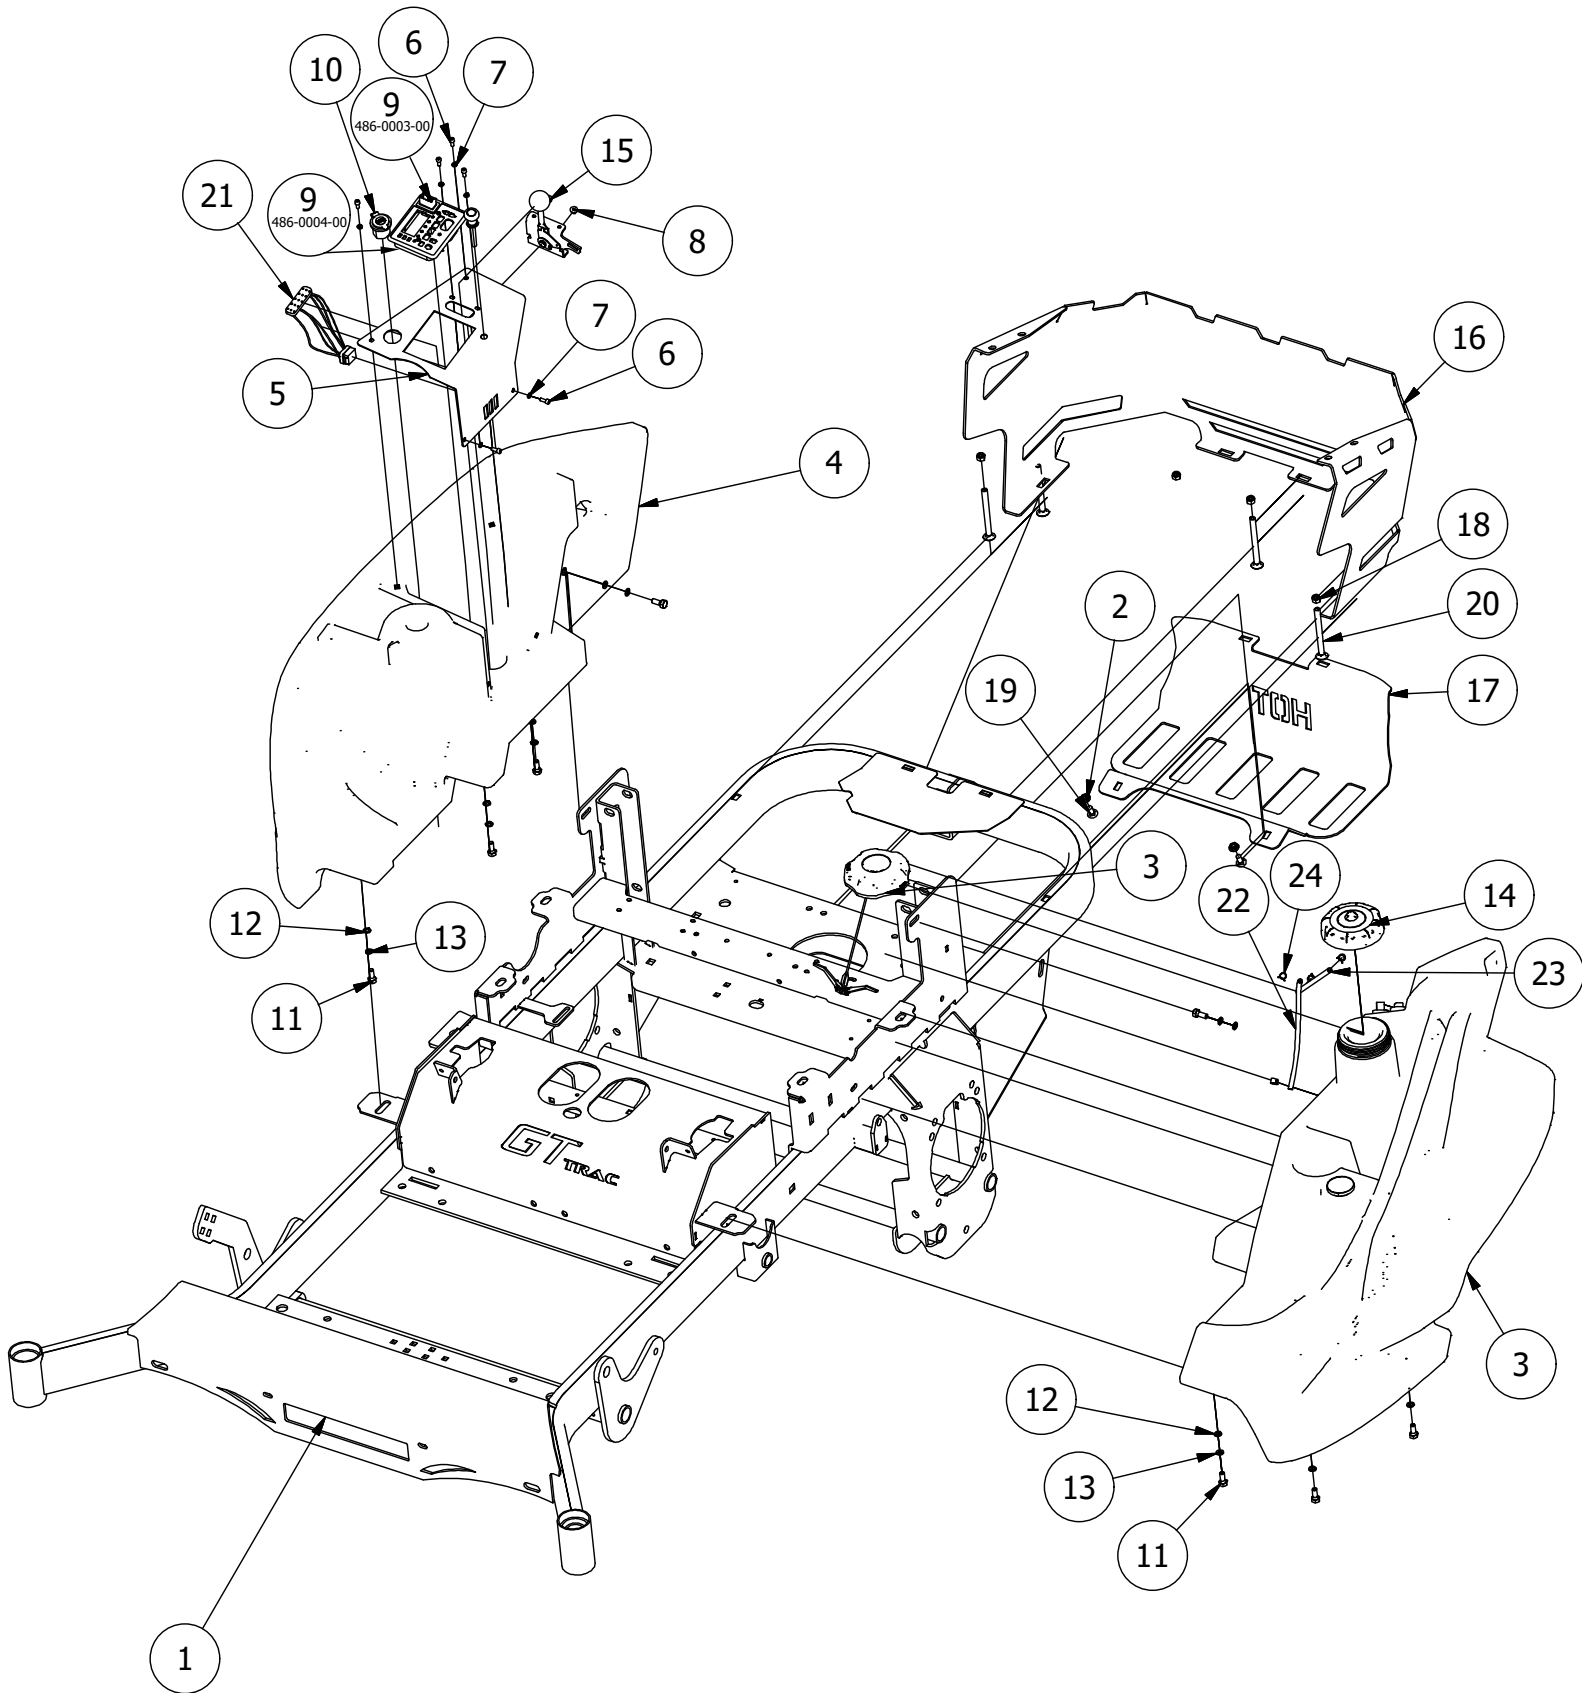

Gas Tank Assembly

Parts List			
ITEM	QTY	PART NUMBER	DESCRIPTION
1	1	490-0007-00	Mower RT Frame Assembly
2	2	413-0006-00	5/16-18 HEX FLANGE NUT W/SERR ZINC
3	1	467-0001-00	Gas Tank
4	1	467-0002-00	Console
5	1	439-0022-00	Mower Control Panel Bracket
6	6	418-0055-00	10-24 X 1/2 SOCKET C/S 18-8 SS
7	6	419-0011-00	#10 SPLIT LOCKWASHER 18-8 SS
8	2	413-0008-00	10-24 NYLON INSERT LOCKNUT 18-8 SS
9	1	486-0003-00 486-0004-00	Mower Control Console, Carbureted Engine Mower Control Console, EFI Engine
10	1	677-2075-00	12 Volt Auxilliary Plug
11	8	418-0054-00	5/16-18 X 3/4 HEX C/S ZINC
12	8	419-0007-00	1/2 USS FLAT WASHER ZINC
13	8	419-0009-00	5/16 SPLIT LOCKWASHER ZINC
14	1	467-0008-00	Tank Fill Neck Non-Venting Cap
15	1	464-0001-00	Mower Throttle Cable Assembly w / Handle
16	1	439-0064-00	Mower Engine Cowling
17	2	439-0006-00	Mower Muffler Guard
18	4	413-0013-00	3/8-16 NYLON INSERT FLANGE LOCKNUT ZINC
19	2	418-0008-00	5/16-18 X 3/4 CARRIAGE BOLT ZINC
20	4	418-0018-00	3/8-16 X 4 CARRIAGE BOLT ZINC
21	1	486-0010-00	Mower B&S Vanguard 32hp/36hp Harness
22	1	751-1014-00	1/4 Fuel Line - Low Perm
23	1	451-0002-00	vapor vent line tube
24	4	472-0003-00	1/4 Spring Hose Clamp