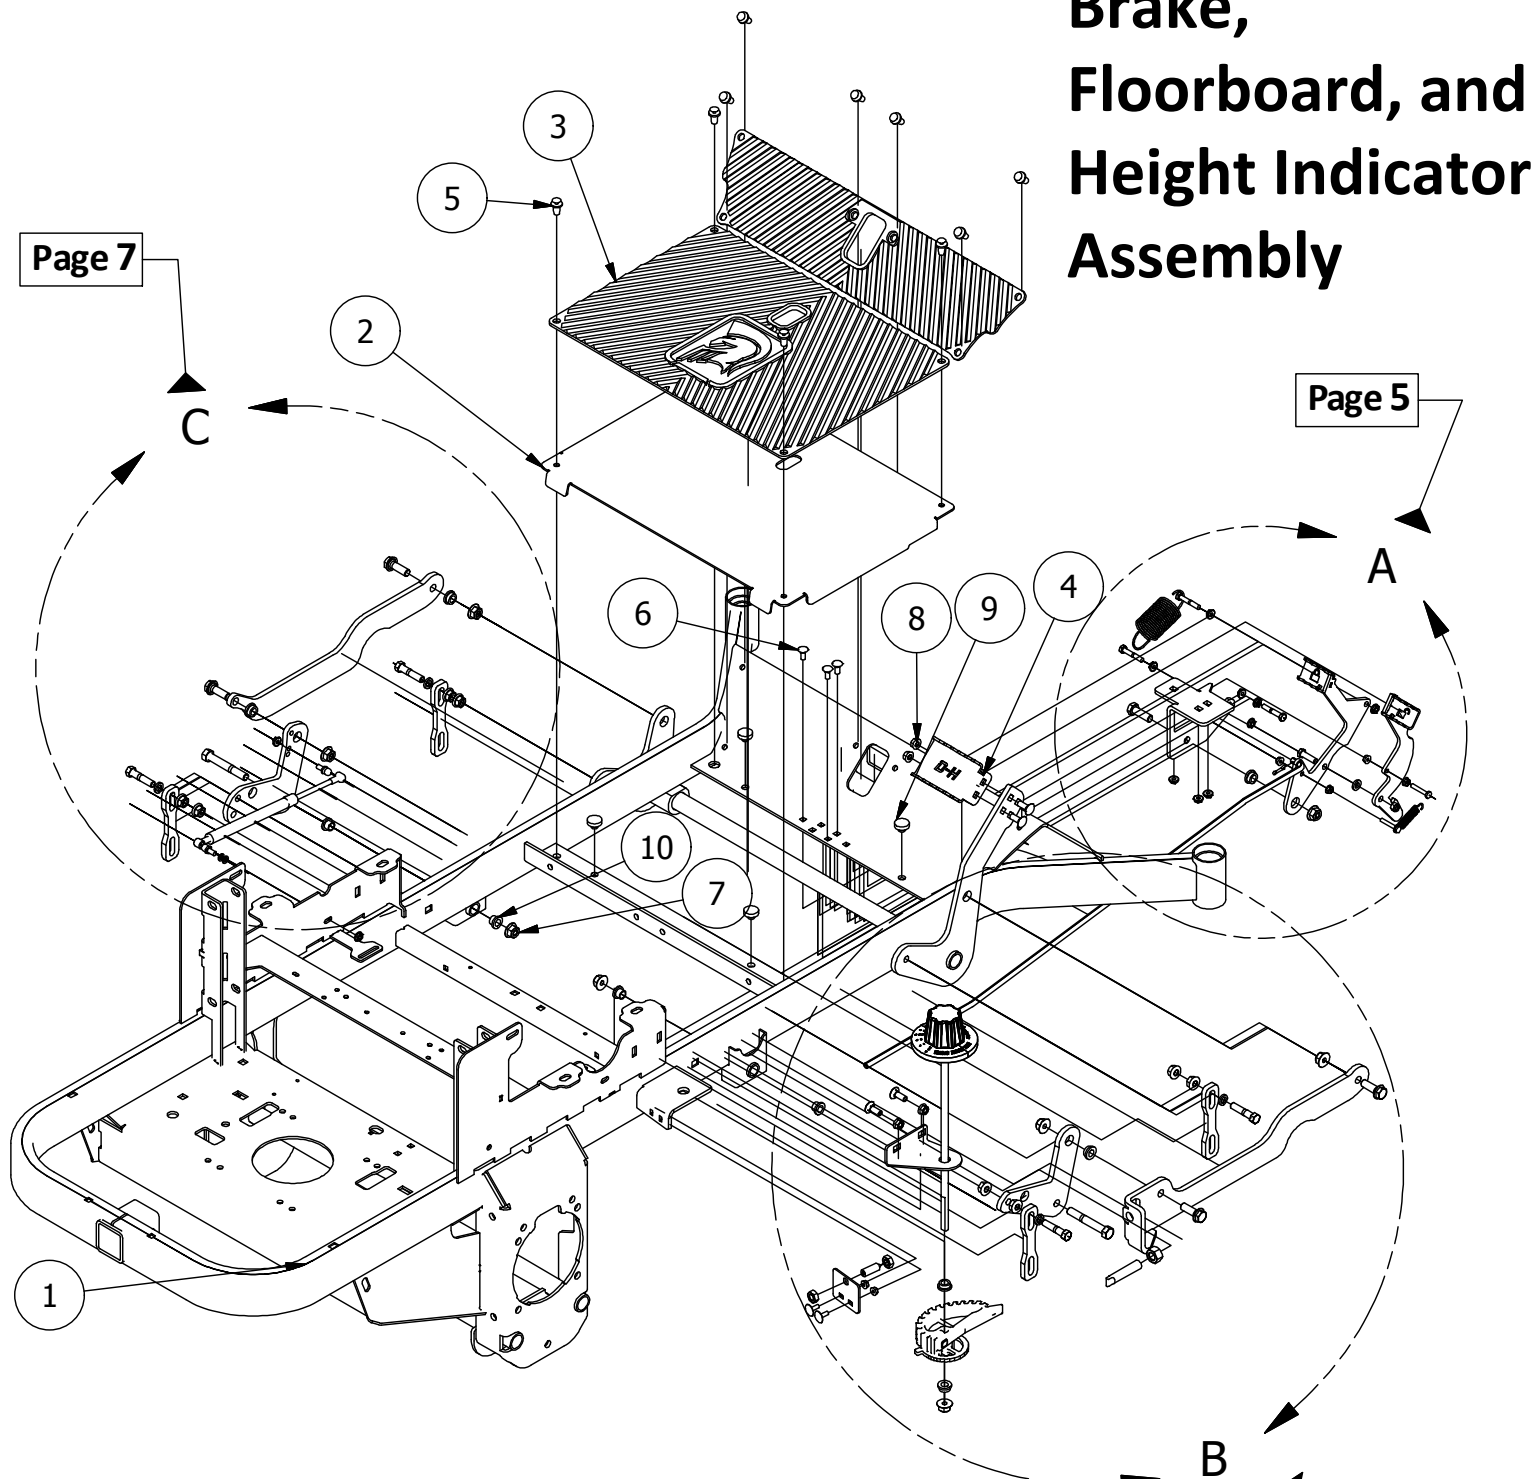

**BushRanger RT HD Mower
Parts Manual 2020**

TABLE OF CONTENTS

FRONT FORK	3
BRAKE, FLOORBOARD, AND HEIGHT INDICATOR ASSEMBLY	4-7
BRAKE ASSEMBLY	5
HEIGHT INDICATOR ASSEMBLY	6-7
BATTERY AND SEAT SUSPENSION ASSEMBLY	8-9
DRIVE ARM ASSEMBLY	10-11
SEAT BASE AND PUMP IDLER ASSEMBLY	12-14
PUMP IDLER ASSEMBLY	14
GAS TANK ASSEMBLY	15-16
DECK ASSEMBLIES	17-25
54" DECK ASSEMBLY 1	17-18
54" DECK ASSEMBLY 2	19-20
61" DECK ASSEMBLY 1	21-22
61" DECK ASSEMBLY 2	23-24
DECK SPINDLE ASSEMBLY	25
TRANSMISSION ASSEMBLY	26-27
KAWASAKI FX850	28
DECALS	29-30

Brake, Floorboard, and Height Indicator Assembly

Parts List

ITEM	QTY	PART NUMBER	DESCRIPTION
1	1	490-0007-00	Mower RT Frame Assembly
2	1	439-0007-00	Mower Floorboard
3	1	481-0006-00	2017 Mower Logo Floor Mat Except for RZ
4	1	439-0059-00	Mower Deck Height Foot Pedal
5	10	414-0002-00	8MM PUSH TYPE RETAINER NYLON BLACK
6	3	418-0008-00	5/16-18 X 3/4 CARRIAGE BOLT ZINC
7	8	413-0002-00	1/2-13 NYLON INSERT FLANGE LOCKNUT ZC YELLOW
8	4	413-0004-00	3/8-16 HEX FLANGE NUT W/SERR ZINC
9	4	429-0002-00	Rubber Bumper
10	4	410-0010-00	1/2" ID X 5/8" OD X 1/2" LENGTH FLANGE BUSHING