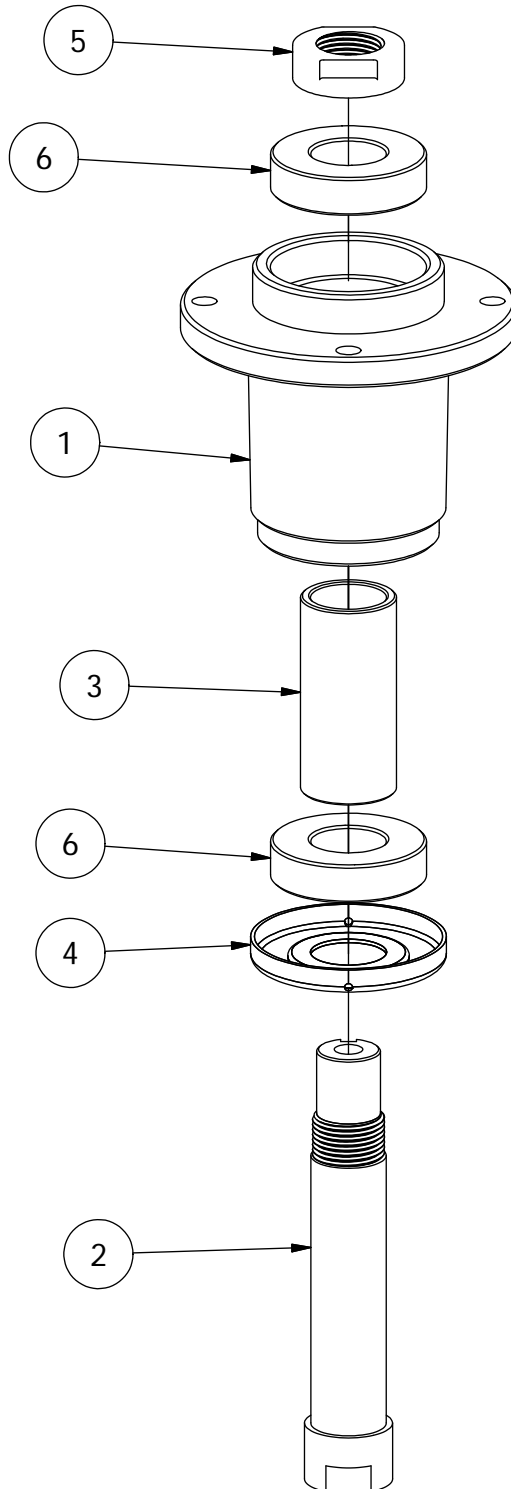

RT (2 Bearing) Deck Spindle Assembly 437-0004-00

ITEM	QTY	PART NUMBER	DESCRIPTION
1	1	437-0015-00	Mower Deck Spindle Casting for 437-0004-00
2	1	437-0010-00	Deck Spindle Shaft For 437-0004-00 and 437-0005-00
3	1	437-0011-00	Deck Spindle Spacer for 437-0004-00
4	1	437-0014-00	Mower Deck Spindle Dust Cup
5	1	437-0013-00	Mower Deck Spindle Nut for 437-0004-00 and 437-0005-00
6	2	410-0003-00	Spindle Bearing