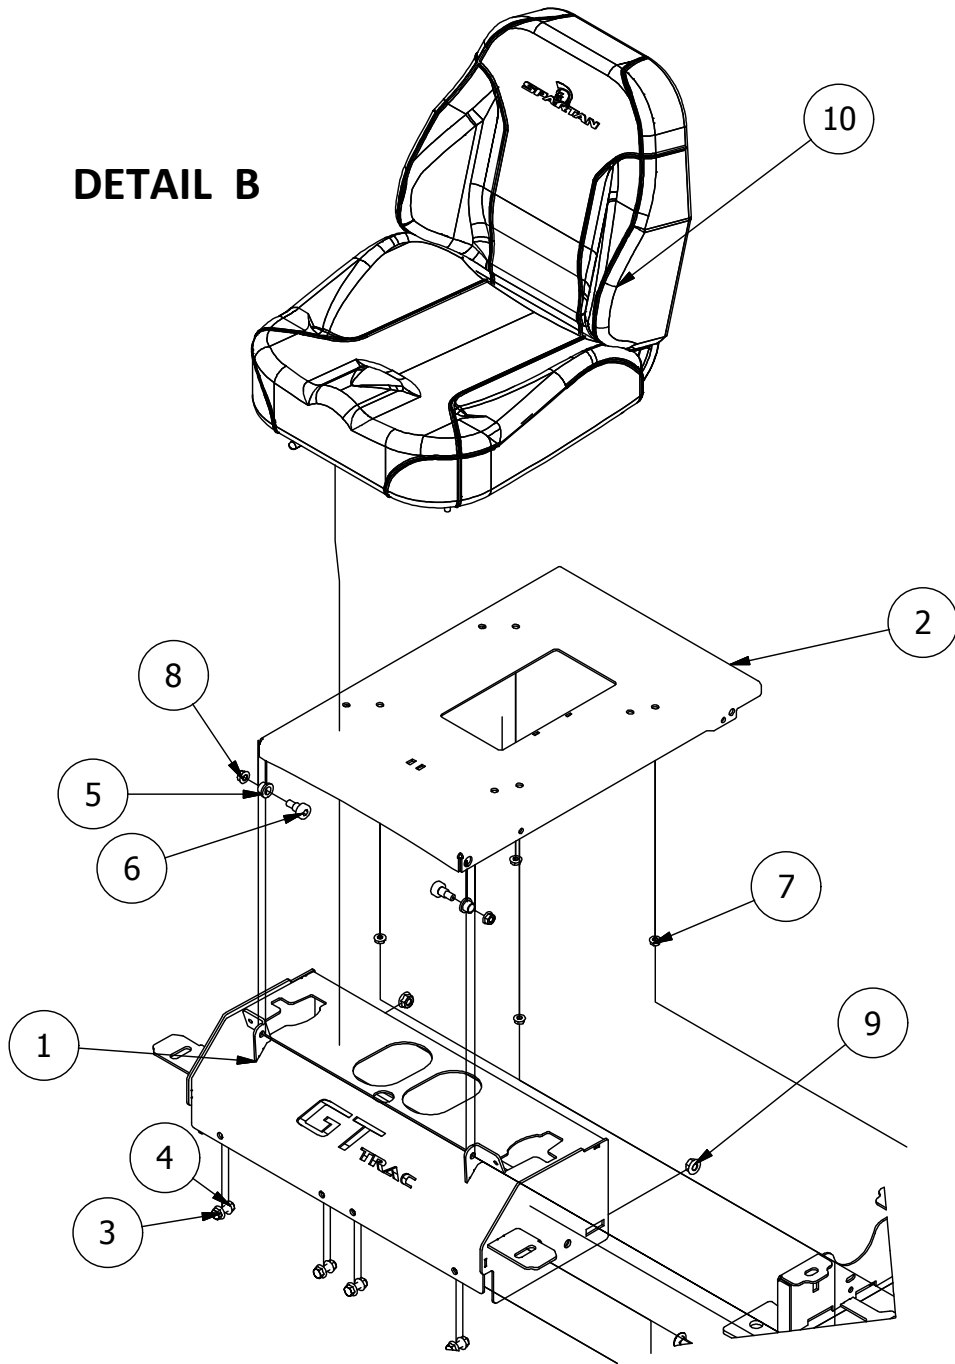

DETAIL B

Parts List			
ITEM	QTY	PART NUMBER	DESCRIPTION
1	1	490-0023-00	Mower Seat Base Assembly
2	1	439-0113-00	RZ Mower Seat Brtk
3	4	418-0040-00	3/8-16 X 1 HEX FLANGE BOLT GR 8 ZC YELLOW
4	4	413-0004-00	3/8-16 HEX FLANGE NUT W/SERR ZINC
5	2	410-0010-00	1/2" ID X 5/8" OD X 1/2" LENGTH FLANGE BUSHING
6	2	418-0038-00	1/2 X 1/2 SOCKET SHOULDER BOLT ZC YELLOW
7	4	413-0019-00	5/16-18 NYLON INSERT FLANGE L/NUT ZINC
8	2	413-0029-00	3/8-16 NYLON INSERT FLANGE L/NUT ZC YELLOW
9	4	413-0001-00	7/16-14 HEX FLANGE NUT W/SERR ZINC
10	1	471-0015-00	2019 RT Suspension Seat