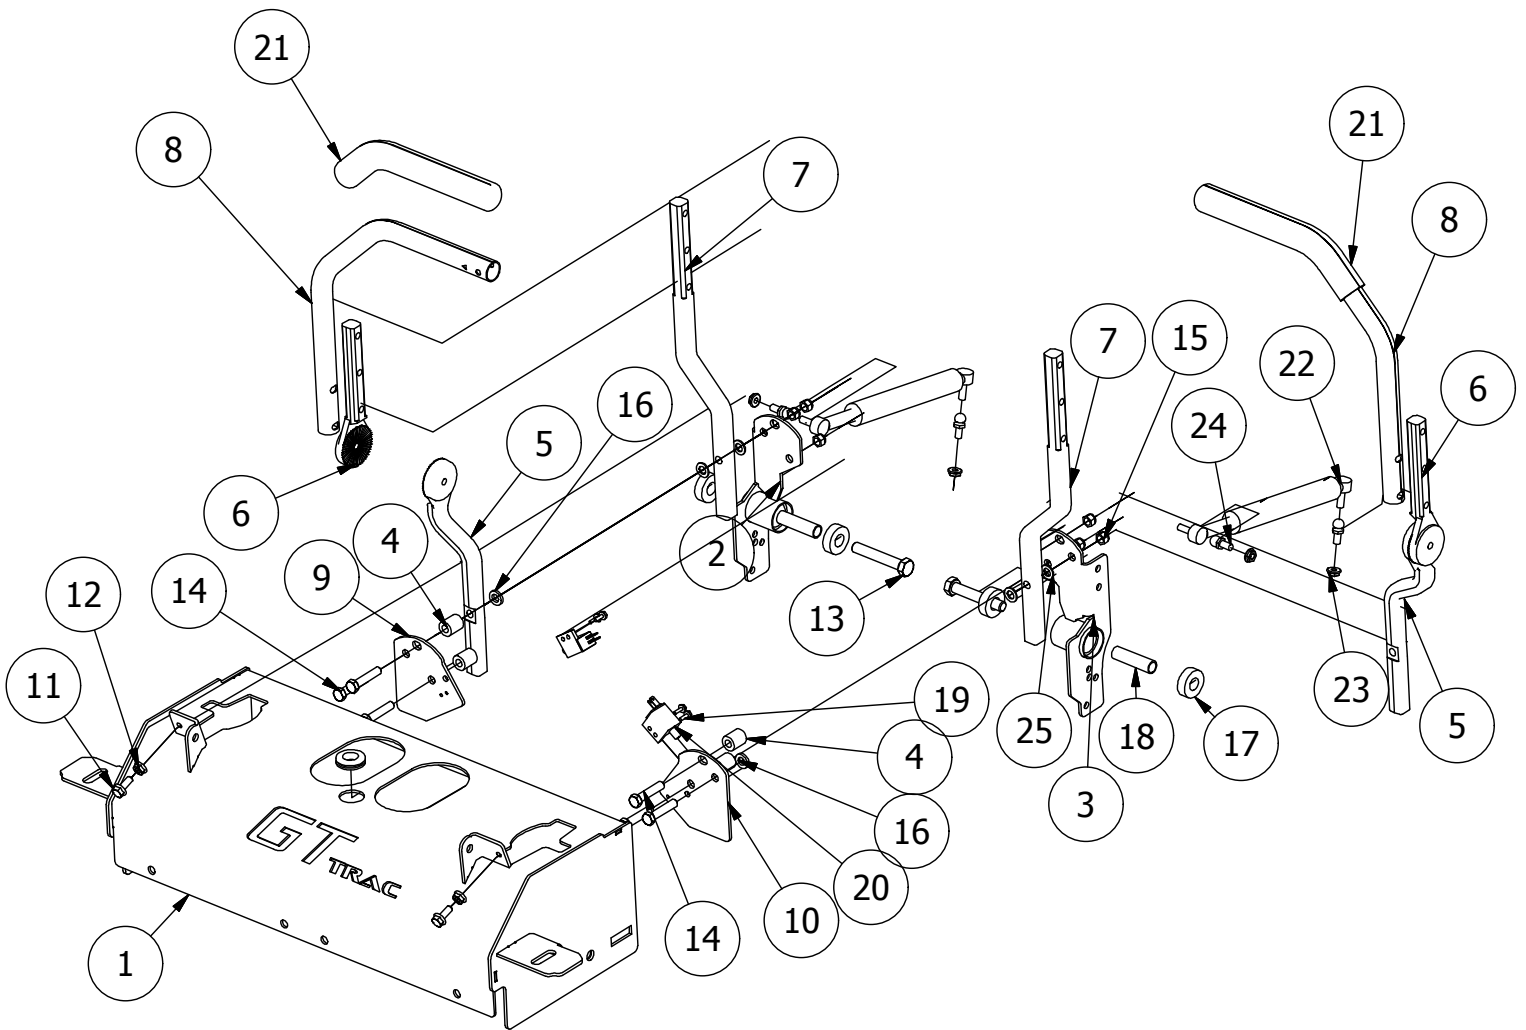

Drive Arm Assembly

Drive Arm Assembly Parts List

ITEM	QTY	PART NUMBER	DESCRIPTION
1	1	490-0023-00	Mower Seat Base Assembly
2	1	490-0013-00	Mower Right Drive Arm Bracket Assembly
3	1	490-0012-00	Mower Left Drive Arm Bracket Assembly
4	4	425-0003-00	Mower Drive Arm Spacer
5	2	431-0002-00	Height/Pitch Adjustable Lower Drive Arm
6	2	431-0003-00	Height/Pitch Adjustable Upper Drive Arm
7	2	431-0001-00	Height Adjustable Drive Arm
8	2	403-0020-00	Mower Drive Handle Tube
9	1	426-0003-00	Mower Right Control Arm Limit Switch Plate
10	1	426-0002-00	Mower Left Control Arm Limit Switch Plate
11	2	418-0049-00	5/16-18 X 3/4 IND HWH TRI LOB ZINC
12	6	413-0022-00	5/16-18 HEX FLANGE NUT W/SERR ZINC YELLOW
13	2	418-0050-00	1/2-13 X 3 HEX C/S GR 5 ZINC
14	6	418-0051-00	3/8-16 X 1-3/4 HEX C/S GR 2 ZINC
15	6	413-0013-00	3/8-16 NYLON INSERT FLANGE LOCKNUT ZINC
16	4	419-0015-00	3/8" ID X 3/4" OD X 1/8" THK BRONZE WASHER
17	4	410-0005-00	5/8" ID X 1-3/8" OD X 7/16" THK BEARING
18	2	425-0004-00	Mower Drive Arm Hub & Deck Lift Arm Spacer
19	4	418-0032-00	8-32 X 1/2 IND. HWH SLOT TYPE F TCS ZINC
20	2	486-0030-00	Safety Switch
21	2	484-0001-00	Handle Grip
22	2	487-0001-00	Control Arm Damper
23	4	413-0024-00	5/16-18 HEX SERRATED LARGE FLANGE L/NUT ZC
24	4	487-0005-00	Control Arm Damper Ball Stud
25	4	410-0011-00	.375 ID X .750 OD X .062 THK THRUST BEARING OIL-IMPREG BRNZ