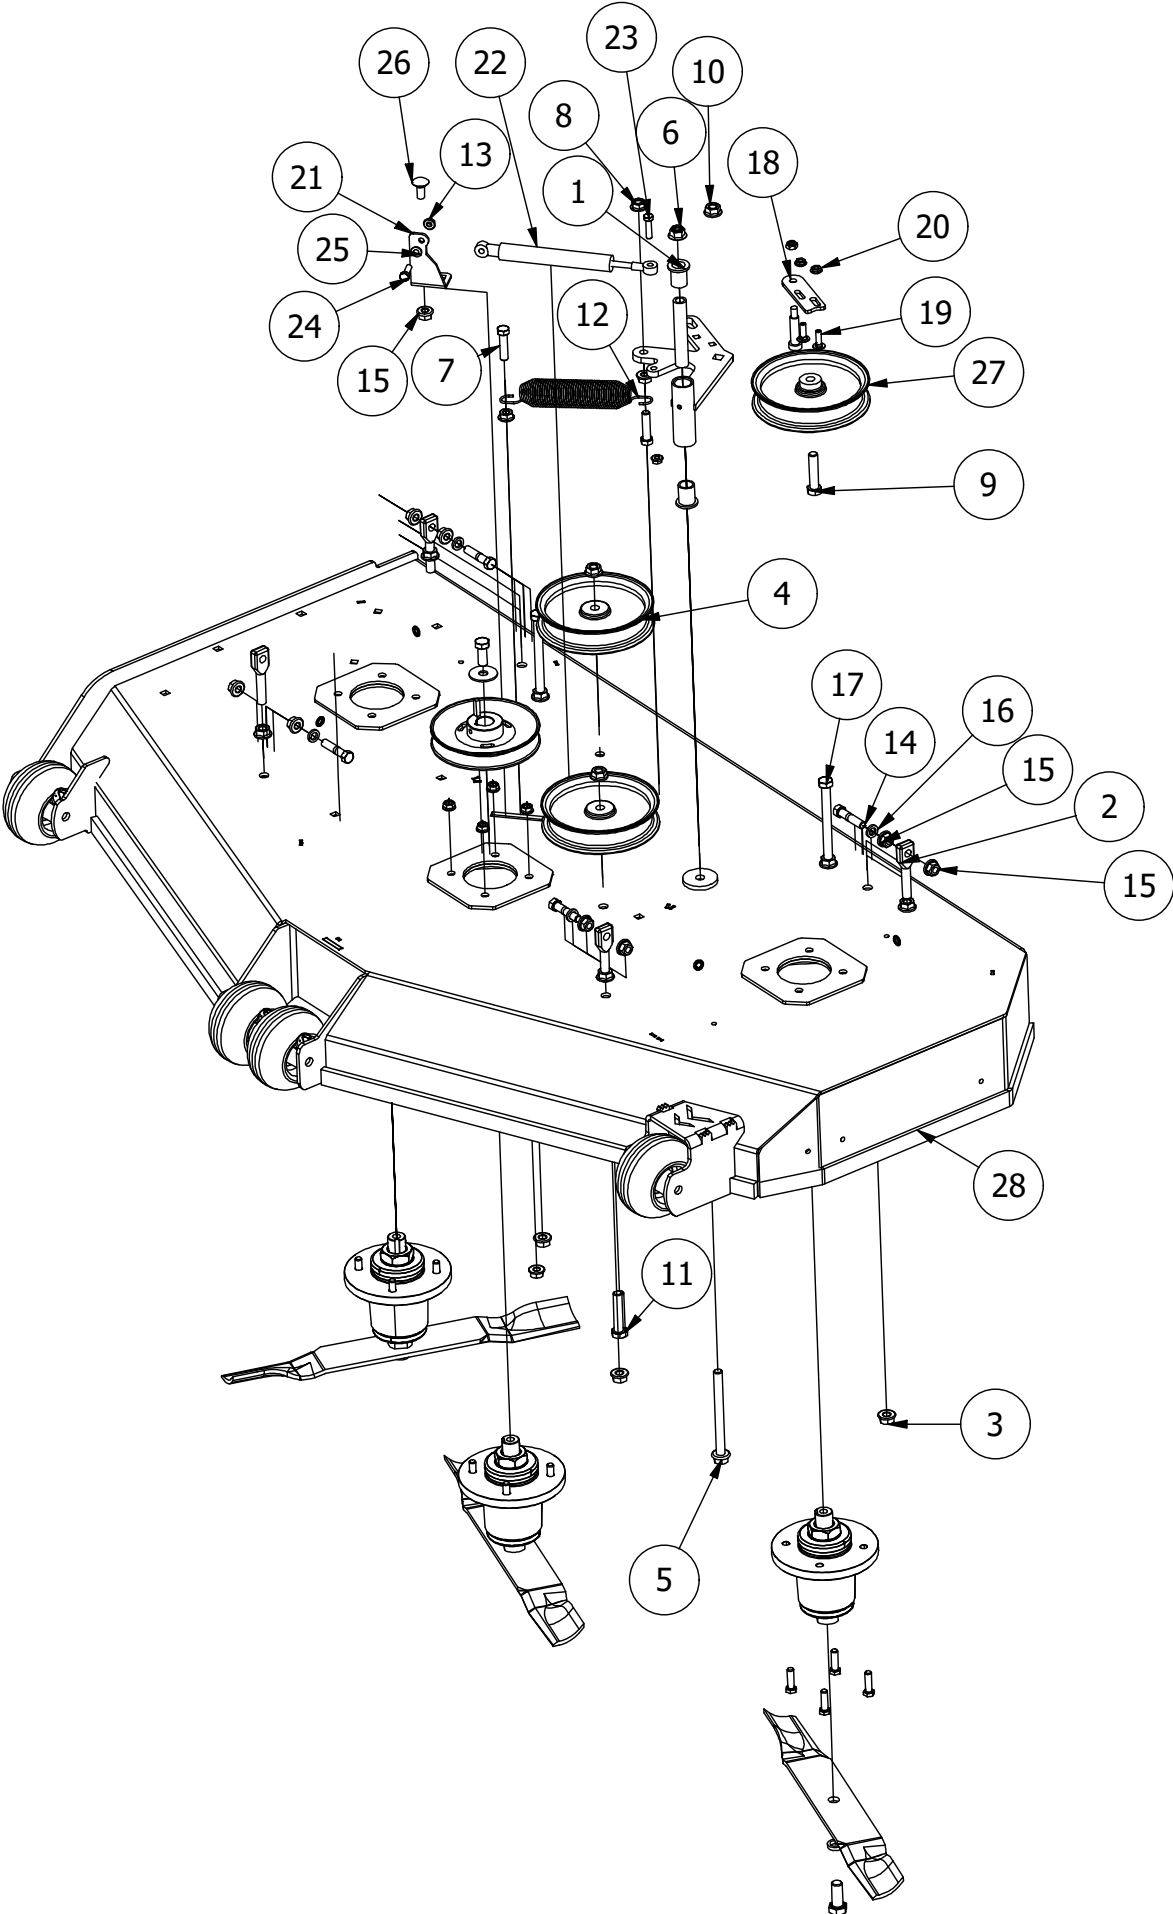

61" Deck Assembly 2

PARTS LIST			
ITEM	QTY	PART NUMBER	DESCRIPTION
1	2	410-0007-00	3/4" ID X 15/16" OD X 1-1/8" LENGTH FLANGE BUSHING
2	4	448-0001-00	Mowre Deck height adjustment Stud
3	12	413-0005-00	1/2-13 HEX FLANGE NUT W/SERR ZINC YELLOW
4	2	433-0015-00	6-3/4" Idler Pulley, 15/16" Spacer Assembly
5	1	418-0009-00	1/2-13 X 5-1/2 HEX FLANGE BOLT GR 8 ZY
6	4	413-0002-00	1/2-13 NYLON INSERT FLANGE LOCKNUT ZC YELLOW
7	2	418-0011-00	7/16-14 X 1-3/4 HEX C/S GR 2 ZINC (NOT A/T)
8	4	413-0001-00	7/16-14 HEX FLANGE NUT W/SERR ZINC
9	1	418-0012-00	1/2-13 X 2-1/4 HEX C/S GR 5 ZINC
10	3	413-0010-00	1/2-13 HEX FLANGE NUT W/SERR ZINC
11	2	418-0014-00	1/2-13 X 2-1/2 HEX FLANGE BOLT GR 8 ZC YELLOW
12	1	434-0005-00	Deck/pump idler spring
13	2	413-0027-00	5/16-18 NYLON INSERT FLANGE LOCKNUT ZC YELLOW
14	4	418-0046-00	7/16-14 X 2 HEX C/S GR 5 ZINC YELLOW
15	9	413-0011-00	7/16-14 HEX FLANGE NUT W/SERR ZINC YELLOW
16	4	419-0010-00	.443 ID X .750 OD X .125 THK NYLON BLACK
17	2	418-0044-00	1/2-13 X 6-1/2 HEX C/S GR 8 ZINC YELLOW
18	1	439-0257-00	Deck Idler Pulley Belt Retainer Brkt
19	2	418-0010-00	5/16-18 X 1 CARRIAGE BOLT ZC/YEL
20	2	413-0006-00	5/16-18 HEX FLANGE NUT W/SERR ZINC
21	1	439-0335-00	Deck Belt Idler Damper Mounting Bracket
22	1	434-0009-00	Idler Gas Spring
23	1	418-0109-00	5/16- 18 x 1 1/4 Hex C/S (GR.8) ZC/Yel
24	1	418-0108-00	5/16 x1 Hex C/S (GR8) ZC/Yel
25	1	419-0016-00	5/16" ID X 5/8" OD X 1/16" THK BRONZE WASHER
26	1	418-0017-00	7/16-14 X 1 CARRIAGE BOLT ZINC
27	1	433-0014-00	6-3/4" Idler Pulley, 15/16" Spacer Assembly
28	1	490-0061-00	2020 61 RT/SRT Deck assembly