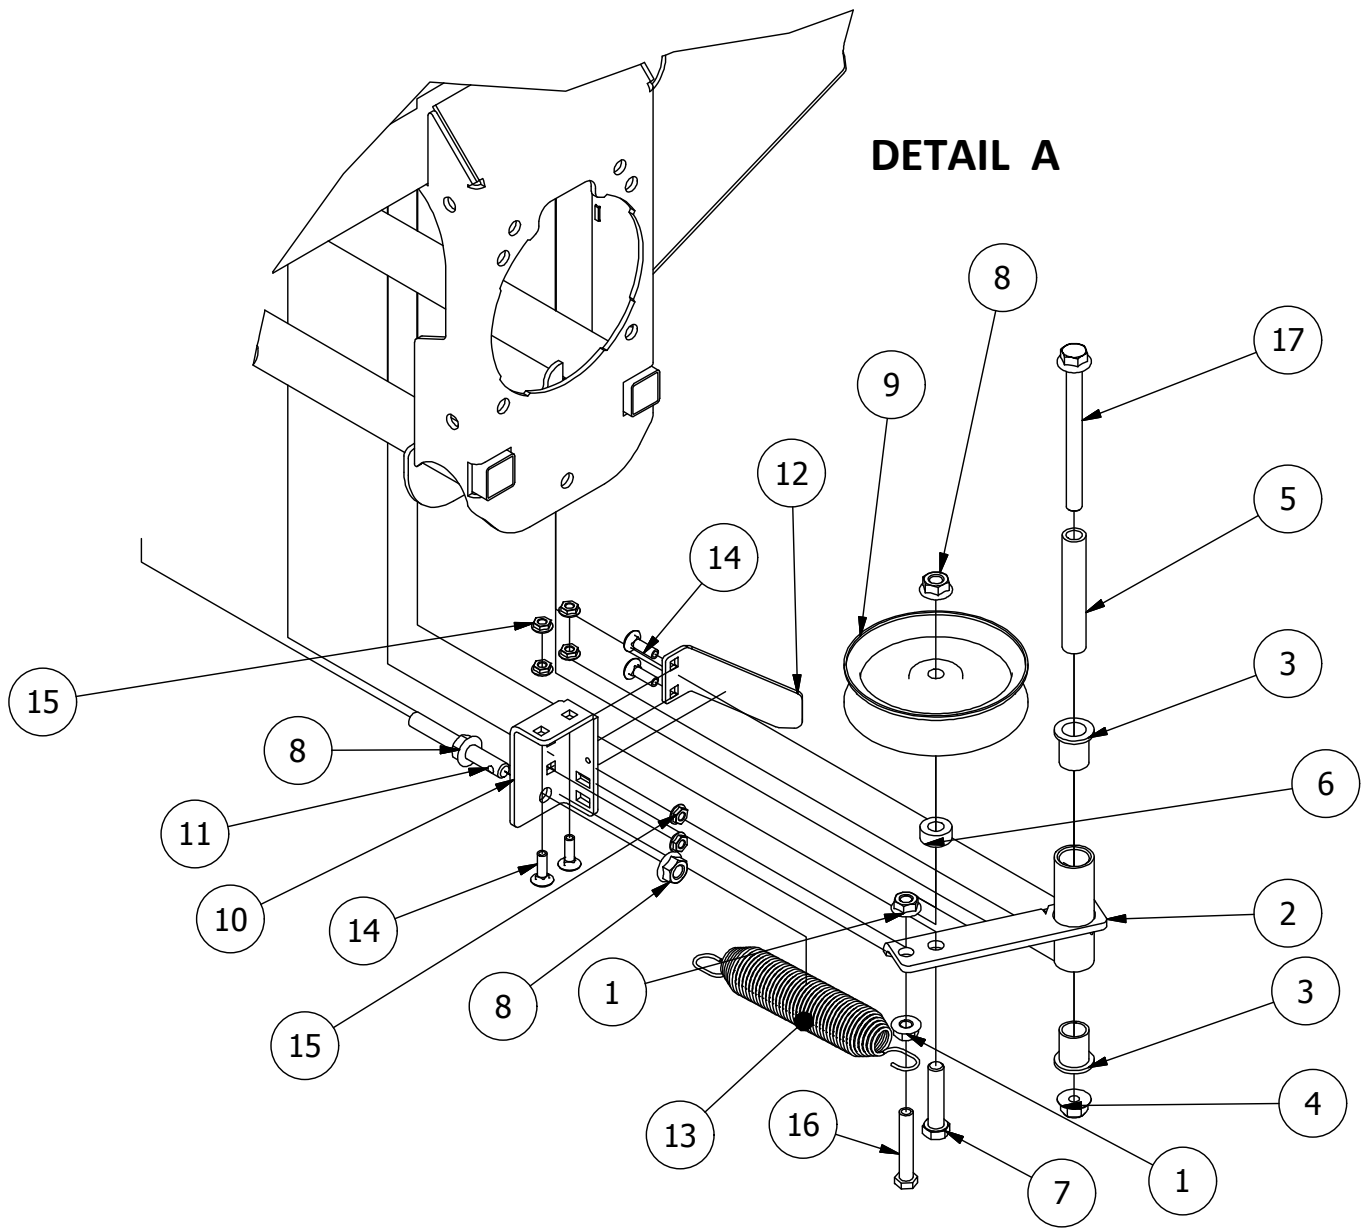

Detail A Parts List

ITEM	QTY	PART NUMBER	DESCRIPTION
1	2	413-0001-00	7/16-14 HEX FLANGE NUT W/SERR ZINC
2	1	490-0018-00	Mower Pump Idler Pulley Arm Assembly
3	2	410-0007-00	3/4" ID X 15/16" OD X 1-1/8" LENGTH FLANGE BUSHING
4	1	413-0002-00	1/2-13 NYLON INSERT FLANGE LOCKNUT ZC YELLOW
5	1	425-0006-00	Mower Inner Idler Spacer
6	1	425-0007-00	Mower IDLER PULLEY SPACER
7	1	418-0012-00	1/2-13 X 2-1/4 HEX C/S GR 5 ZINC
8	3	413-0010-00	1/2-13 HEX FLANGE NUT W/SERR ZINC
9	1	433-0006-00	Mower 5-3/4" Idler Pulley
10	1	439-0244-00	Deck Idler Puller Tensioning Bracket
11	1	430-0001-00	Mower Pump Spring Tensioner
12	1	439-0132-00	RT/SRT Clutch Anti-rotation Brkt
13	1	434-0005-00	Deck/pump idler spring
14	4	418-0010-00	5/16-18 X 1 CARRIAGE BOLT ZINC
15	6	413-0006-00	5/16-18 HEX FLANGE NUT W/SERR ZINC
16	1	418-0013-00	7/16-14 X 2-1/2 HEX C/S GR 5 ZINC
17	1	418-0009-00	1/2-13 X 5-1/2 HEX FLANGE BOLT GR 8 ZY