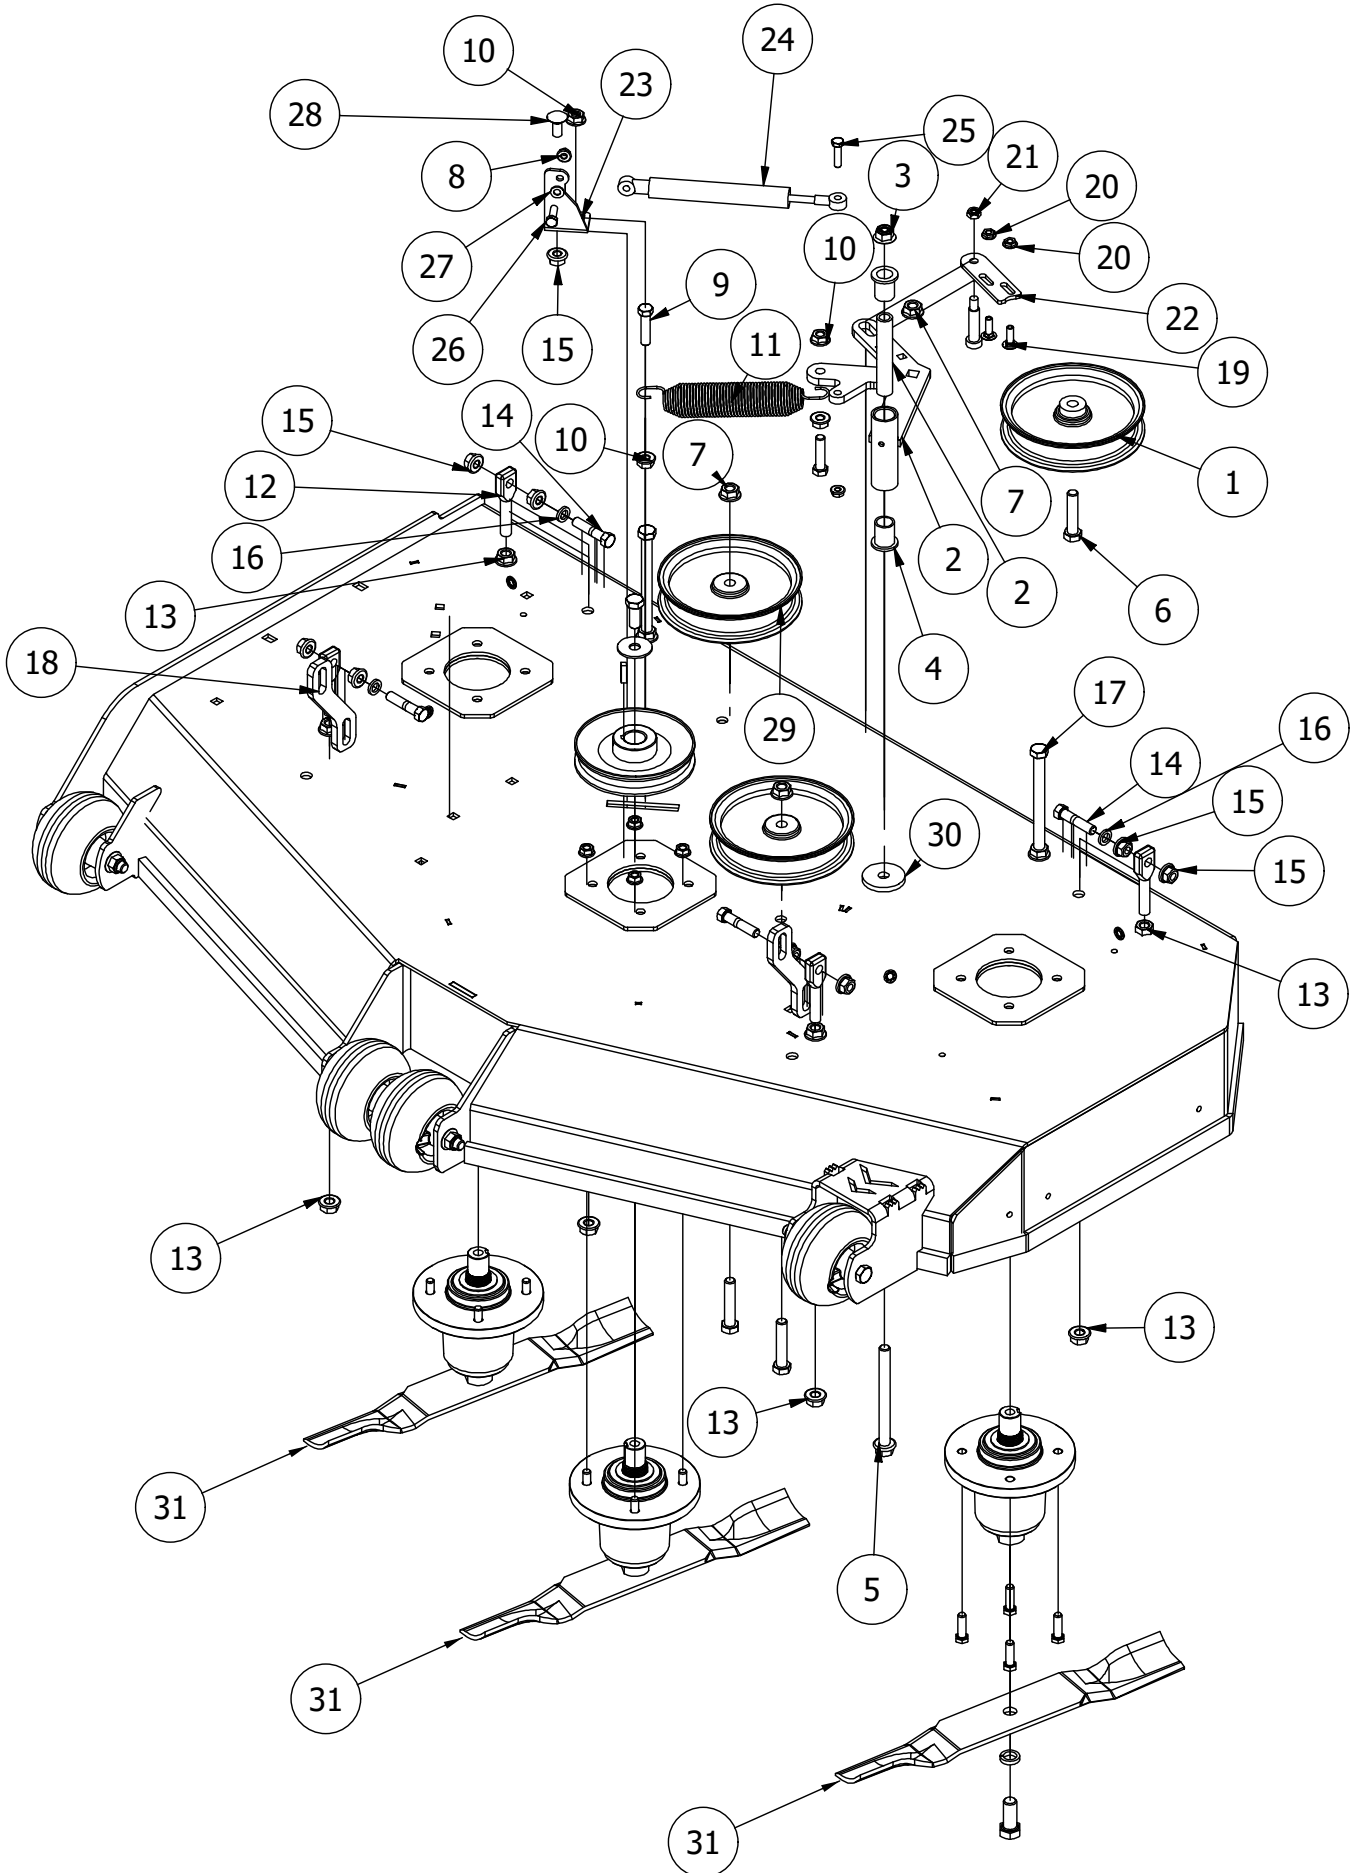

54" Deck Assembly 2

PARTS LIST			
ITEM	QTY	PART NUMBER	DESCRIPTION
1	1	433-0014-00	6-3/4" Idler Pulley, 15/16" Spacer Assembly
2	1	490-0019-00	Mower Deck Idler Pulley Arm Assembly
3	4	413-0002-00	1/2-13 NYLON INSERT FLANGE LOCKNUT ZC YELLOW
4	2	410-0007-00	3/4" ID X 15/16" OD X 1-1/8" LENGTH FLANGE BUSHING
5	1	418-0009-00	1/2-13 X 5-1/2 HEX FLANGE BOLT GR 8 ZY
6	1	418-0012-00	1/2-13 X 2-1/4 HEX C/S GR 5 ZINC
7	3	413-0010-00	1/2-13 HEX FLANGE NUT W/SERR ZINC
8	2	413-0027-00	5/16-18 NYLON INSERT FLANGE LOCKNUT ZC YELLOW
9	2	418-0011-00	7/16-14 X 1-3/4 HEX C/S GR 2 ZINC (NOT A/T)
10	4	413-0001-00	7/16-14 HEX FLANGE NUT W/SERR ZINC
11	1	434-0005-00	Deck/pump idler spring
12	4	448-0001-00	Mowre Deck height adjustment Stud
13	12	413-0005-00	1/2-13 HEX FLANGE NUT W/SERR ZINC YELLOW
14	4	418-0046-00	7/16-14 X 2 HEX C/S GR 5 ZINC YELLOW
15	9	413-0011-00	7/16-14 HEX FLANGE NUT W/SERR ZINC YELLOW
16	4	419-0010-00	.443 ID X .750 OD X .125 THK NYLON BLACK
17	2	418-0044-00	1/2-13 X 6-1/2 HEX C/S GR 8 ZINC YELLOW
18	2	435-0010-00	Mower 54" Deck Front Height Arm Connecting Link
19	2	418-0010-00	5/16-18 X 1 CARRIAGE BOLT ZC/YEL
20	2	413-0006-00	5/16-18 HEX FLANGE NUT W/SERR ZINC
21	1	613-2004-00	3/8"-16 Nyloc Jam Nut
22	1	439-0257-00	Deck Idler Pulley Belt Retainer Brkt
23	1	439-0335-00	Deck Belt Idler Damper Mounting Bracket
24	1	434-0009-00	Idler Gas Spring
25	1	418-0109-00	5/16- 18 x 1 1/4 Hex C/S (GR.8) ZC/Yel
26	1	418-0108-00	5/16 x1 Hex C/S (GR8) ZC/Yel
27	1	419-0016-00	5/16" ID X 5/8" OD X 1/16" THK BRONZE WASHER
28	1	418-0017-00	7/16-14 X 1 CARRIAGE BOLT ZINC
29	2	433-0015-00	6-3/4" Idler Pulley, 15/16" Spacer Assembly
30	1	490-0063-00	2020 54" RT/SRT Deck Assembly
31	3	438-0001-00	54" Bar Blade