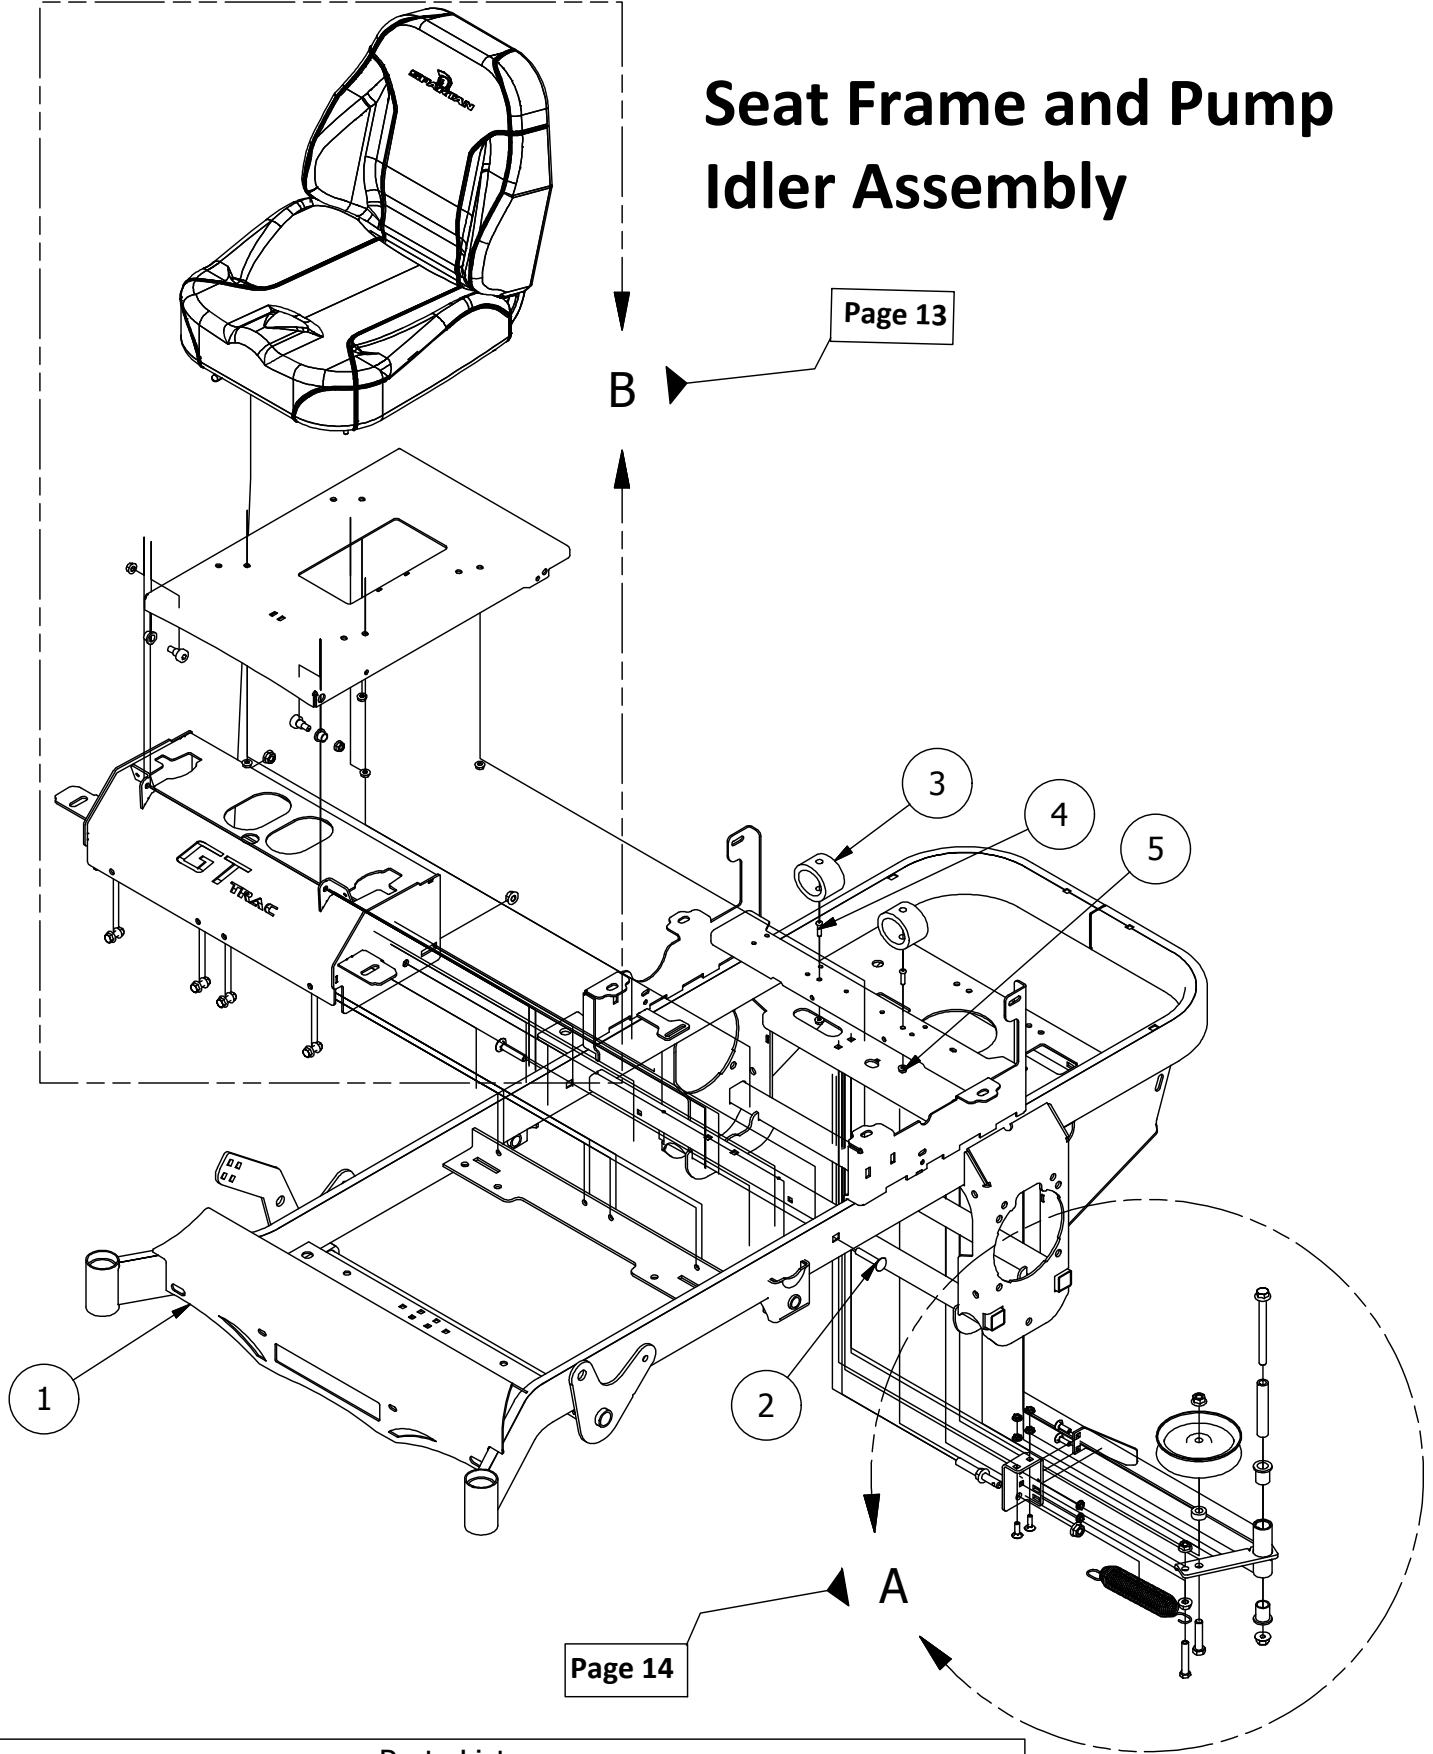

Seat Frame and Pump Idler Assembly

Parts List

ITEM	QTY	PART NUMBER	DESCRIPTION
1	1	490-0007-00	Mower RT Frame Assembly
2	2	418-0041-00	7/16-14 X 2-1/4 CARRIAGE BOLT ZINC
3	2	487-0004-00	Seat Suspension Elastomer GBR-7
4	2	418-0039-00	1/4-20 X 1 BUTTON SOCKET C/S
5	2	413-0026-00	1/4-20 NYLON INSERT FLANGE L/NUT ZINC