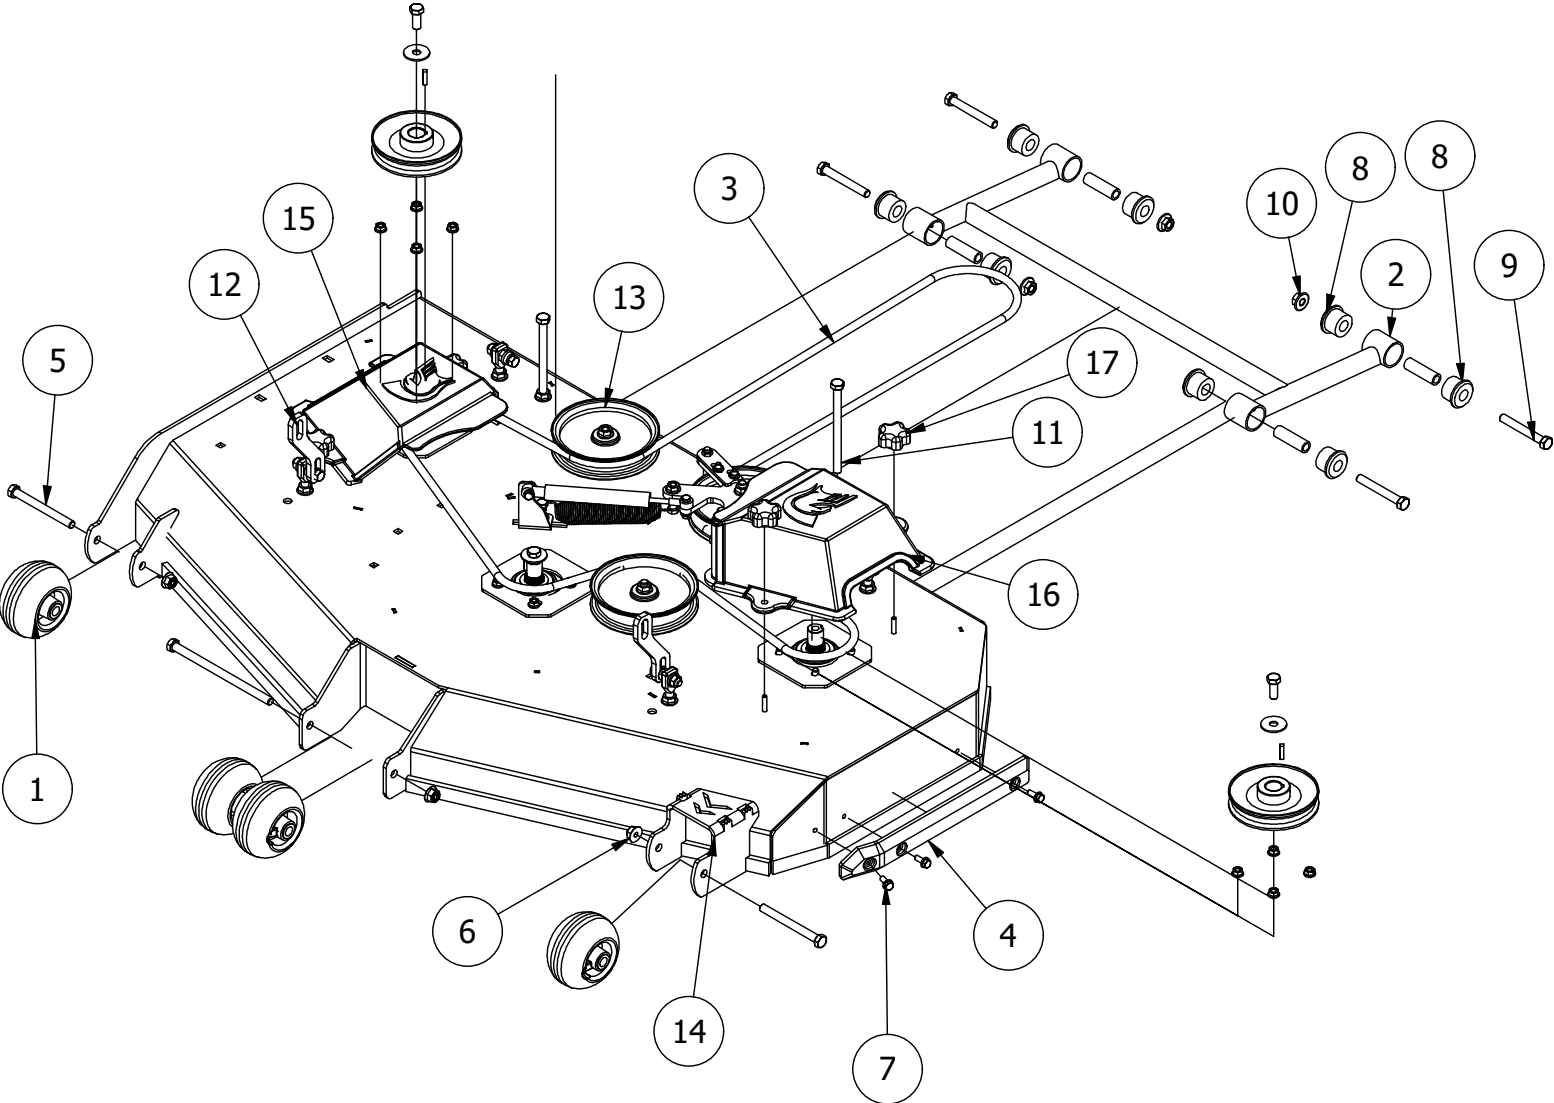

Detail A Parts List

ITEM	QTY	PART NUMBER	DESCRIPTION
1	2	413-0001-00	7/16-14 HEX FLANGE NUT W/SERR ZINC
2	1	490-0018-00	Mower Pump Idler Pulley Arm Assembly
3	2	410-0007-00	3/4" ID X 15/16" OD X 1-1/8" LENGTH FLANGE BUSHING
4	1	413-0002-00	1/2-13 NYLON INSERT FLANGE LOCKNUT ZC YELLOW
5	1	425-0006-00	Mower Inner Idler Spacer
6	1	425-0007-00	Mower IDLER PULLEY SPACER
7	1	418-0012-00	1/2-13 X 2-1/4 HEX C/S GR 5 ZINC
8	3	413-0010-00	1/2-13 HEX FLANGE NUT W/SERR ZINC
9	1	433-0006-00	Mower 5-3/4" Idler Pulley
10	1	439-0244-00	Deck Idler Puller Tensioning Bracket
11	1	430-0001-00	Mower Pump Spring Tensioner
12	1	439-0132-00	RT/SRT Clutch Anti-rotation Brkt
13	1	434-0005-00	Deck/pump idler spring
14	4	418-0010-00	5/16-18 X 1 CARRIAGE BOLT ZINC
15	6	413-0006-00	5/16-18 HEX FLANGE NUT W/SERR ZINC
16	1	418-0013-00	7/16-14 X 2-1/2 HEX C/S GR 5 ZINC
17	1	418-0009-00	1/2-13 X 5-1/2 HEX FLANGE BOLT GR 8 ZY

54" Deck Assembly 1

PARTS LIST			
ITEM	QTY	PART NUMBER	DESCRIPTION
1	4	422-0001-00	Anti-Scalp Wheel
2	1	490-0014-00	Mower 54"/61" Deck Frame Stabilizer Assembly
3	1	461-0001-00	54" Mower Deck Belt, HB x 153.5" Effective Length
4	1	429-0001-00	Mower Nylon Deck Guard
5	2	418-0016-00	1/2-13 X 5 HEX C/S GR 2 ZINC YELLOW
6	4	413-0002-00	1/2-13 NYLON INSERT FLANGE LOCKNUT ZC YELLOW
7	3	418-0049-00	5/16-18 X 3/4 IND HWH TRI LOB ZINC
8	8	732-2000-00	Large MTV A-Arm Bushing
9	4	418-0021-00	1/2-13 X 3-3/4 HEX C/S GR 5 ZINC
10	4	413-0017-00	1/2-13 NYLON INSERT FLANGE LOCKNUT ZINC W/SERRATIONS
11	2	418-0044-00	1/2-13 X 6-1/2 HEX C/S GR 8 ZINC YELLOW
12	2	435-0010-00	Mower 54" Deck Front Height Arm Connecting Link
13	2	433-0015-00	6-3/4" Idler Pulley, 15/16" Spacer Assembly
14	1	490-0063-00	2020 54" RT/SRT Deck Assembly
15	1	414-0019-00	48" & 54" Deck Right Pulley Cover
16	1	414-0018-00	48" & 54" Deck Left Pulley Cover
17	4	445-0003-00	Lobed Knob w/ 5/16"-18 insert