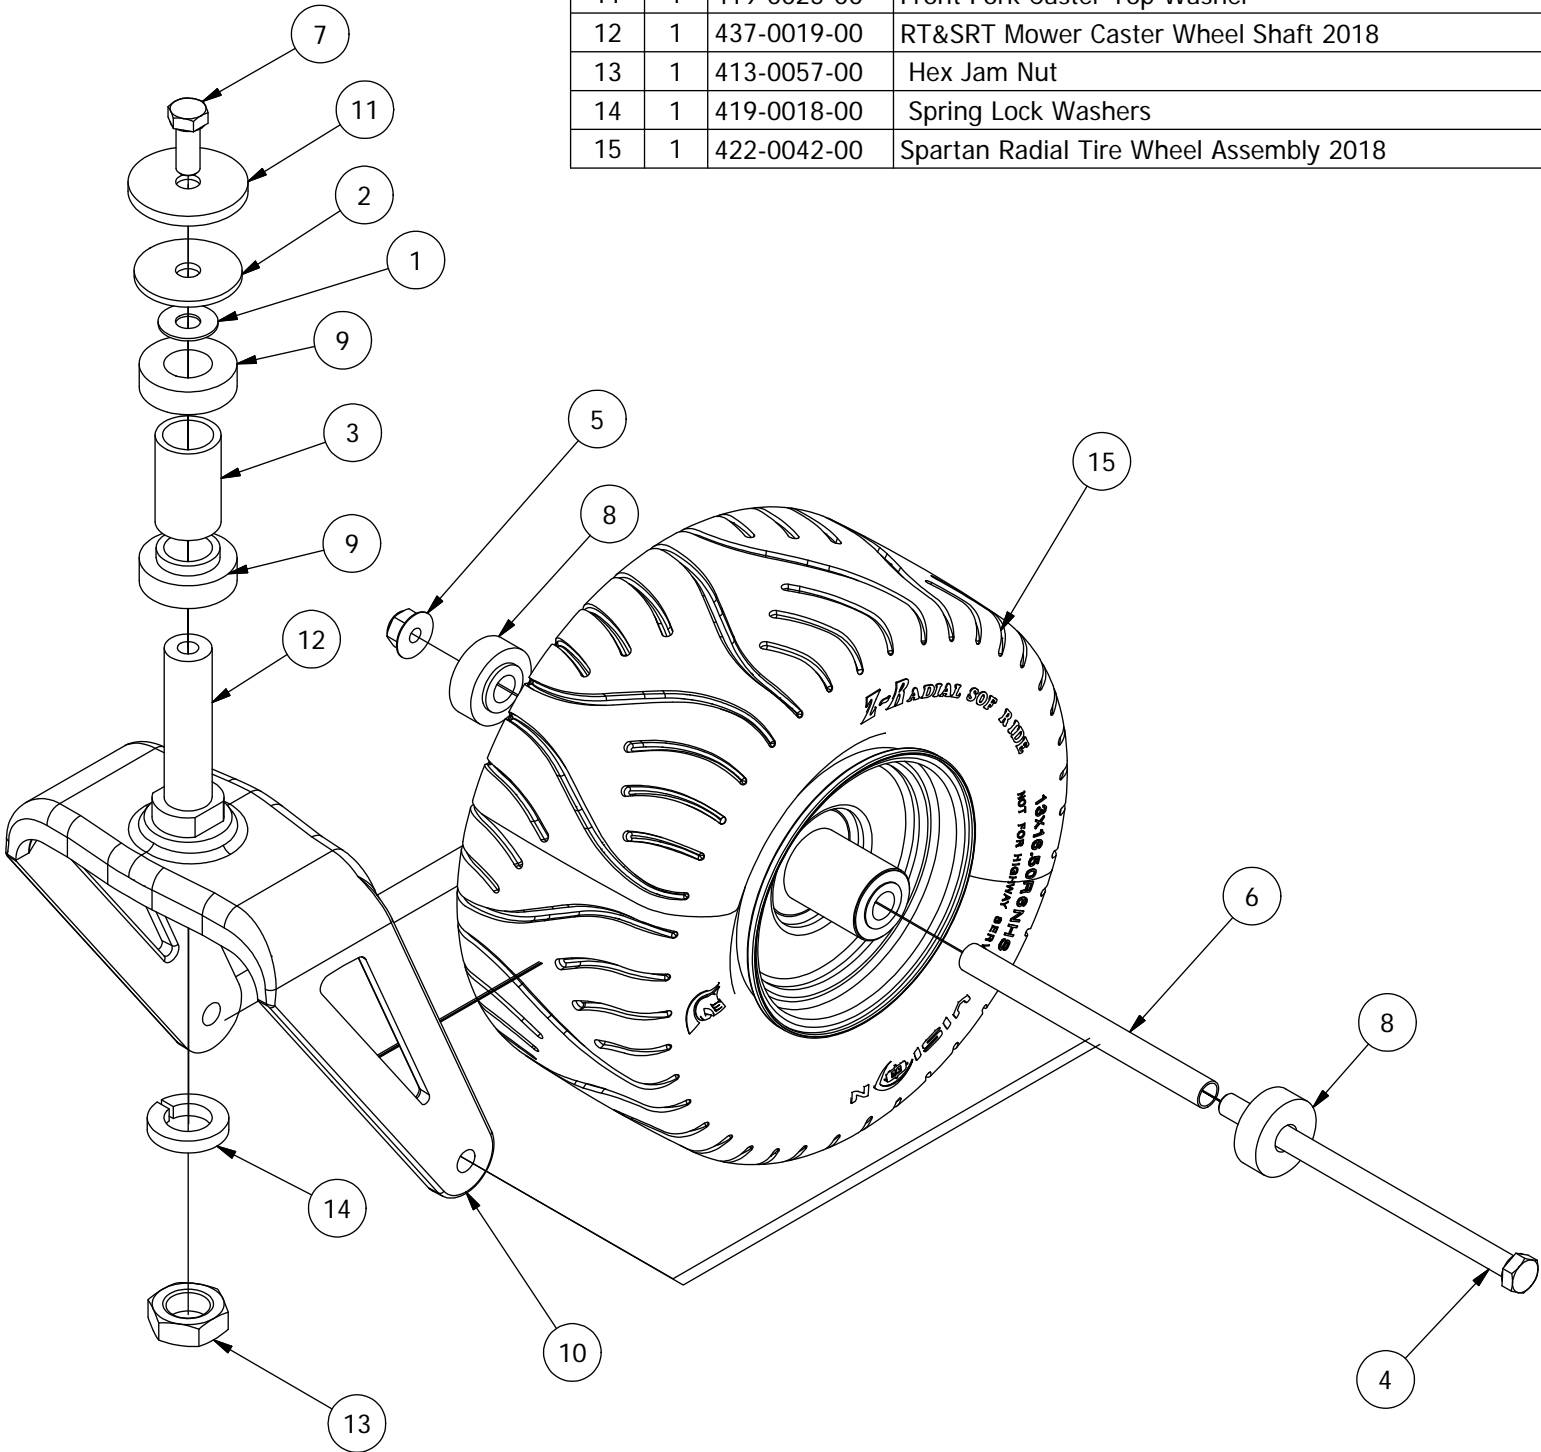

**BushRanger RT HD Mower
Parts Manual 2020**

TABLE OF CONTENTS

FRONT FORK.....	3
BRAKE, FLOORBOARD, AND HEIGHT INDICATOR ASSEMBLY	4-7
BRAKE ASSEMBLY.....	5
HEIGHT INDICATOR ASSEMBLY	6-7
BATTERY AND SEAT SUSPENSION ASSEMBLY.....	8-9
DRIVE ARM ASSEMBLY	10-11
SEAT BASE AND PUMP IDLER ASSEMBLY	12-14
PUMP IDLER ASSEMBLY	14
GAS TANK ASSEMBLY.....	15-16
DECK ASSEMBLIES	17-25
54" DECK ASSEMBLY 1	17-18
54" DECK ASSEMBLY 2	19-20
61" DECK ASSEMBLY 1	21-22
61" DECK ASSEMBLY 2	23-24
DECK SPINDLE ASSEMBLY	25
TRANSMISSION ASSEMBLY.....	26-27
KAWASAKI FX850.....	28
DECALS	29-30

Front Fork Assembly

Front Fork Assembly			
ITEM	QTY	PART NUMBER	DESCRIPTION
1	1	419-0002-00	1/2 FENDER WASHER 1-1/4" OD ZINC
2	1	426-0006-00	Mower Caster Shaft Washer
3	1	425-0011-00	Mower Bearing Retainer Spacer
4	1	418-0003-00	1/2-13 X 8-1/2 HEX C/S GR 5 ZINC YELLOW
5	1	413-0002-00	1/2-13 NYLON INSERT FLANGE LOCKNUT ZC YELLOW
6	1	425-0010-00	Mower Caster Fork Wheel Spacer
7	1	418-0006-00	1/2-20 X 1-1/4 HEX C/S GR 5 ZINC
8	2	410-0014-00	Mower Caster Wheel Bearing
9	2	410-0006-00	Mower Caster Shaft Bearing
10	1	423-0001-00	RT&SRT Caster Wheel Fork 2018
11	1	419-0025-00	Front Fork Caster Top Washer
12	1	437-0019-00	RT&SRT Mower Caster Wheel Shaft 2018
13	1	413-0057-00	Hex Jam Nut
14	1	419-0018-00	Spring Lock Washers
15	1	422-0042-00	Spartan Radial Tire Wheel Assembly 2018

Brake, Floorboard, and Height Indicator Assembly

Page 7

Page 5

Page 6

Parts List

ITEM	QTY	PART NUMBER	DESCRIPTION
1	1	490-0007-00	Mower RT Frame Assembly
2	1	439-0007-00	Mower Floorboard
3	1	481-0006-00	2017 Mower Logo Floor Mat Except for RZ
4	1	439-0059-00	Mower Deck Height Foot Pedal
5	10	414-0002-00	8MM PUSH TYPE RETAINER NYLON BLACK
6	3	418-0008-00	5/16-18 X 3/4 CARRIAGE BOLT ZINC
7	8	413-0002-00	1/2-13 NYLON INSERT FLANGE LOCKNUT ZC YELLOW
8	4	413-0004-00	3/8-16 HEX FLANGE NUT W/SERR ZINC
9	4	429-0002-00	Rubber Bumper
10	4	410-0010-00	1/2" ID X 5/8" OD X 1/2" LENGTH FLANGE BUSHING