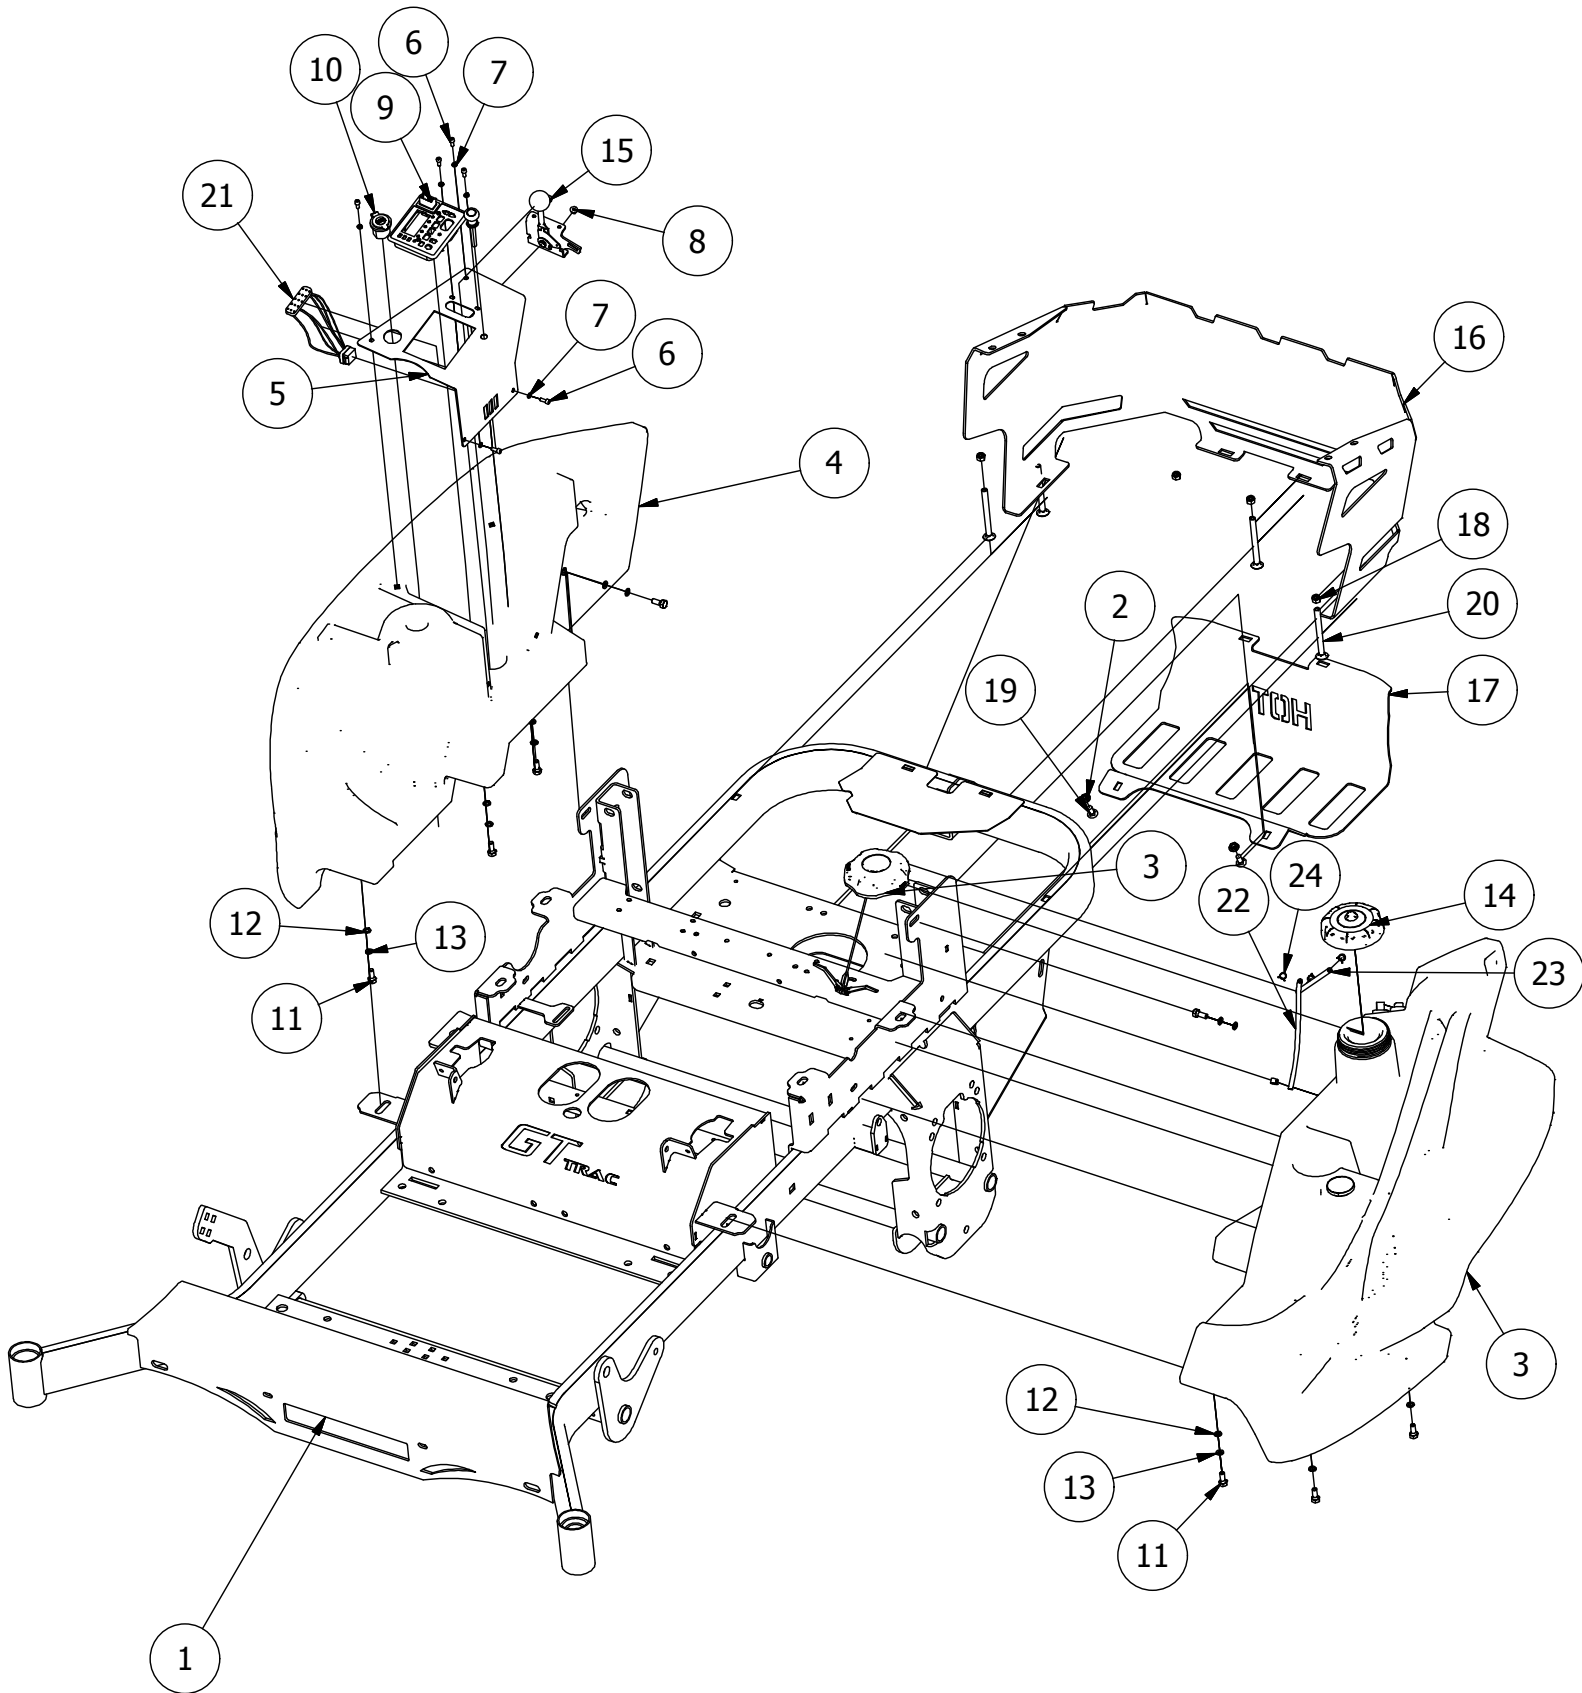

Gas Tank Assembly

Parts List			
ITEM	QTY	PART NUMBER	DESCRIPTION
1	1	490-0007-00	Mower RT Frame Assembly
2	2	413-0006-00	5/16-18 HEX FLANGE NUT W/SERR ZINC
3	1	467-0001-00	Gas Tank
4	1	467-0002-00	Console
5	1	439-0022-00	Mower Control Panel Bracket
6	6	418-0055-00	10-24 X 1/2 SOCKET C/S 18-8 SS
7	6	419-0011-00	#10 SPLIT LOCKWASHER 18-8 SS
8	2	413-0008-00	10-24 NYLON INSERT LOCKNUT 18-8 SS
9	1	486-0004-00	Mower Control Console, Carbureted Engine
10	1	677-2075-00	12 Volt Auxilliary Plug
11	8	418-0054-00	5/16-18 X 3/4 HEX C/S ZINC
12	8	419-0007-00	1/2 USS FLAT WASHER ZINC
13	8	419-0009-00	5/16 SPLIT LOCKWASHER ZINC
14	1	467-0008-00	Tank Fill Neck Non-Venting Cap
15	1	464-0001-00	Mower Throttle Cable Assembly w / Handle
16	1	439-0064-00	Mower Engine Cowling
17	2	439-0006-00	Mower Muffler Guard
18	4	413-0013-00	3/8-16 NYLON INSERT FLANGE LOCKNUT ZINC
19	2	418-0008-00	5/16-18 X 3/4 CARRIAGE BOLT ZINC
20	4	418-0018-00	3/8-16 X 4 CARRIAGE BOLT ZINC
21	1	486-0010-00	Mower B&S Vanguard 32hp/36hp Harness
22	1	751-1014-00	1/4 Fuel Line - Low Perm
23	1	451-0002-00	vapor vent line tube
24	4	472-0003-00	1/4 Spring Hose Clamp