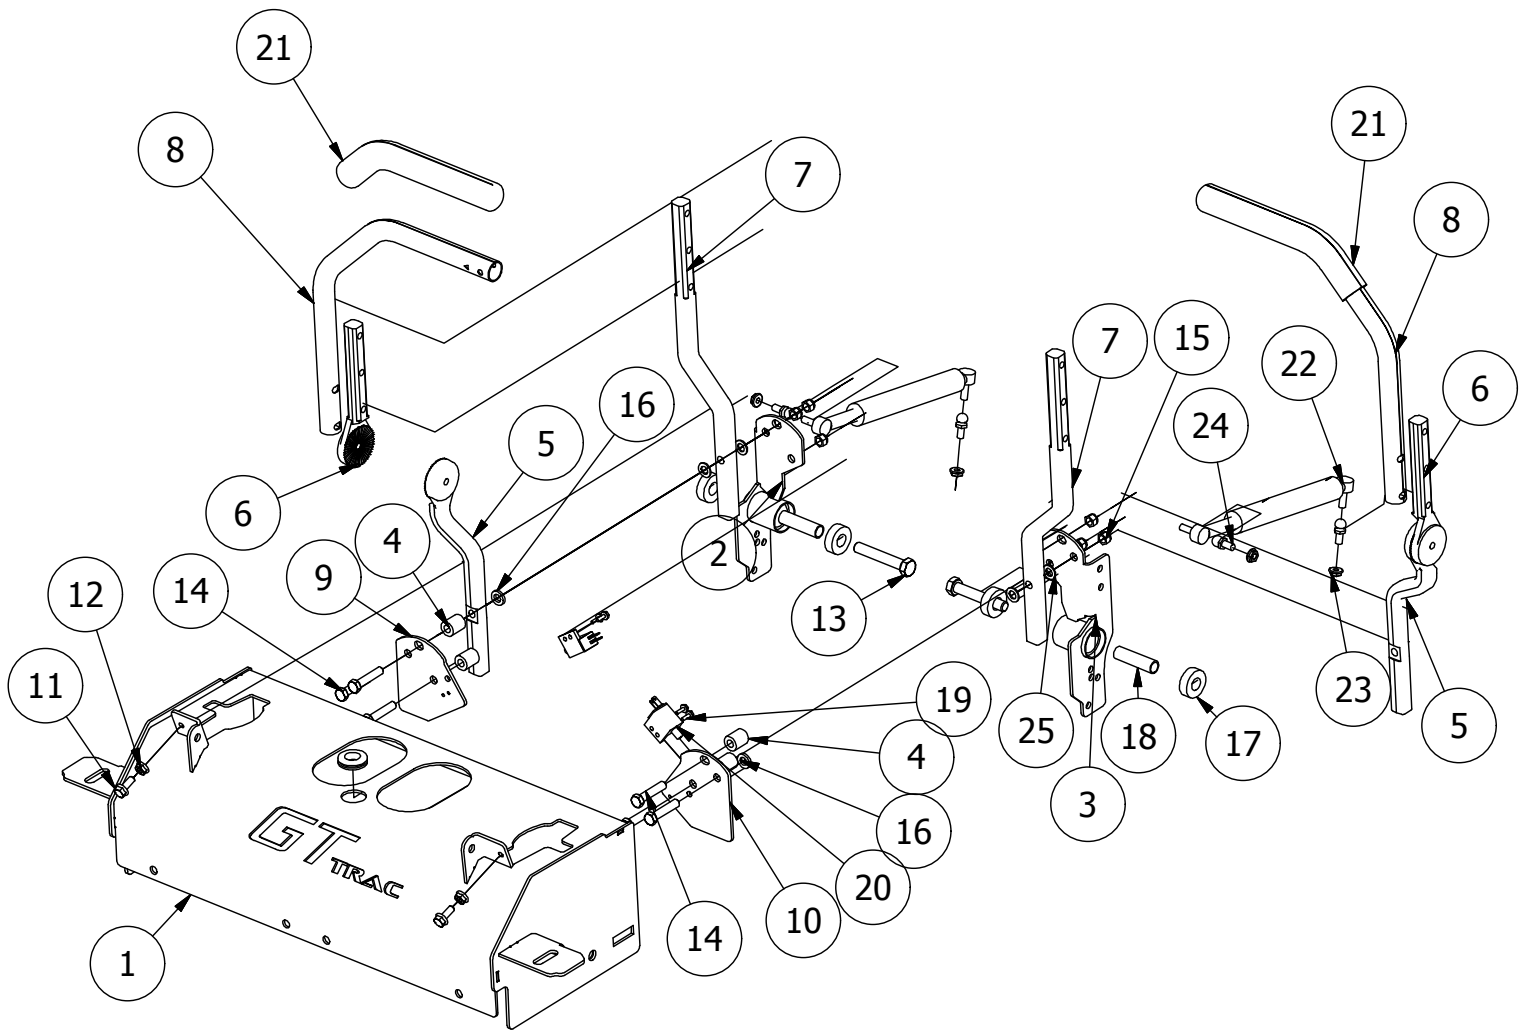

Drive Arm Assembly

Drive Arm Assembly Parts List

ITEM	QTY	PART NUMBER	DESCRIPTION
1	1	490-0023-00	Mower Seat Base Assembly
2	1	490-0013-00	Mower Right Drive Arm Bracket Assembly
3	1	490-0012-00	Mower Left Drive Arm Bracket Assembly
4	4	425-0003-00	Mower Drive Arm Spacer
5	2	431-0002-00	Height/Pitch Adjustable Lower Drive Arm
6	2	431-0003-00	Height/Pitch Adjustable Upper Drive Arm
7	2	431-0001-00	Height Adjustable Drive Arm
8	2	403-0020-00	Mower Drive Handle Tube
9	1	426-0003-00	Mower Right Control Arm Limit Switch Plate
10	1	426-0002-00	Mower Left Control Arm Limit Switch Plate
11	2	418-0049-00	5/16-18 X 3/4 IND HWH TRI LOB ZINC
12	6	413-0022-00	5/16-18 HEX FLANGE NUT W/SERR ZINC YELLOW
13	2	418-0050-00	1/2-13 X 3 HEX C/S GR 5 ZINC
14	6	418-0051-00	3/8-16 X 1-3/4 HEX C/S GR 2 ZINC
15	6	413-0013-00	3/8-16 NYLON INSERT FLANGE LOCKNUT ZINC
16	4	419-0015-00	3/8" ID X 3/4" OD X 1/8" THK BRONZE WASHER
17	4	410-0005-00	5/8" ID X 1-3/8" OD X 7/16" THK BEARING
18	2	425-0004-00	Mower Drive Arm Hub & Deck Lift Arm Spacer
19	4	418-0032-00	8-32 X 1/2 IND. HWH SLOT TYPE F TCS ZINC
20	2	486-0030-00	Safety Switch
21	2	484-0001-00	Handle Grip
22	2	487-0001-00	Control Arm Damper
23	4	413-0024-00	5/16-18 HEX SERRATED LARGE FLANGE L/NUT ZC
24	4	487-0005-00	Control Arm Damper Ball Stud
25	4	410-0011-00	.375 ID X .750 OD X .062 THK THRUST BEARING OIL-IMPREG BRNZ