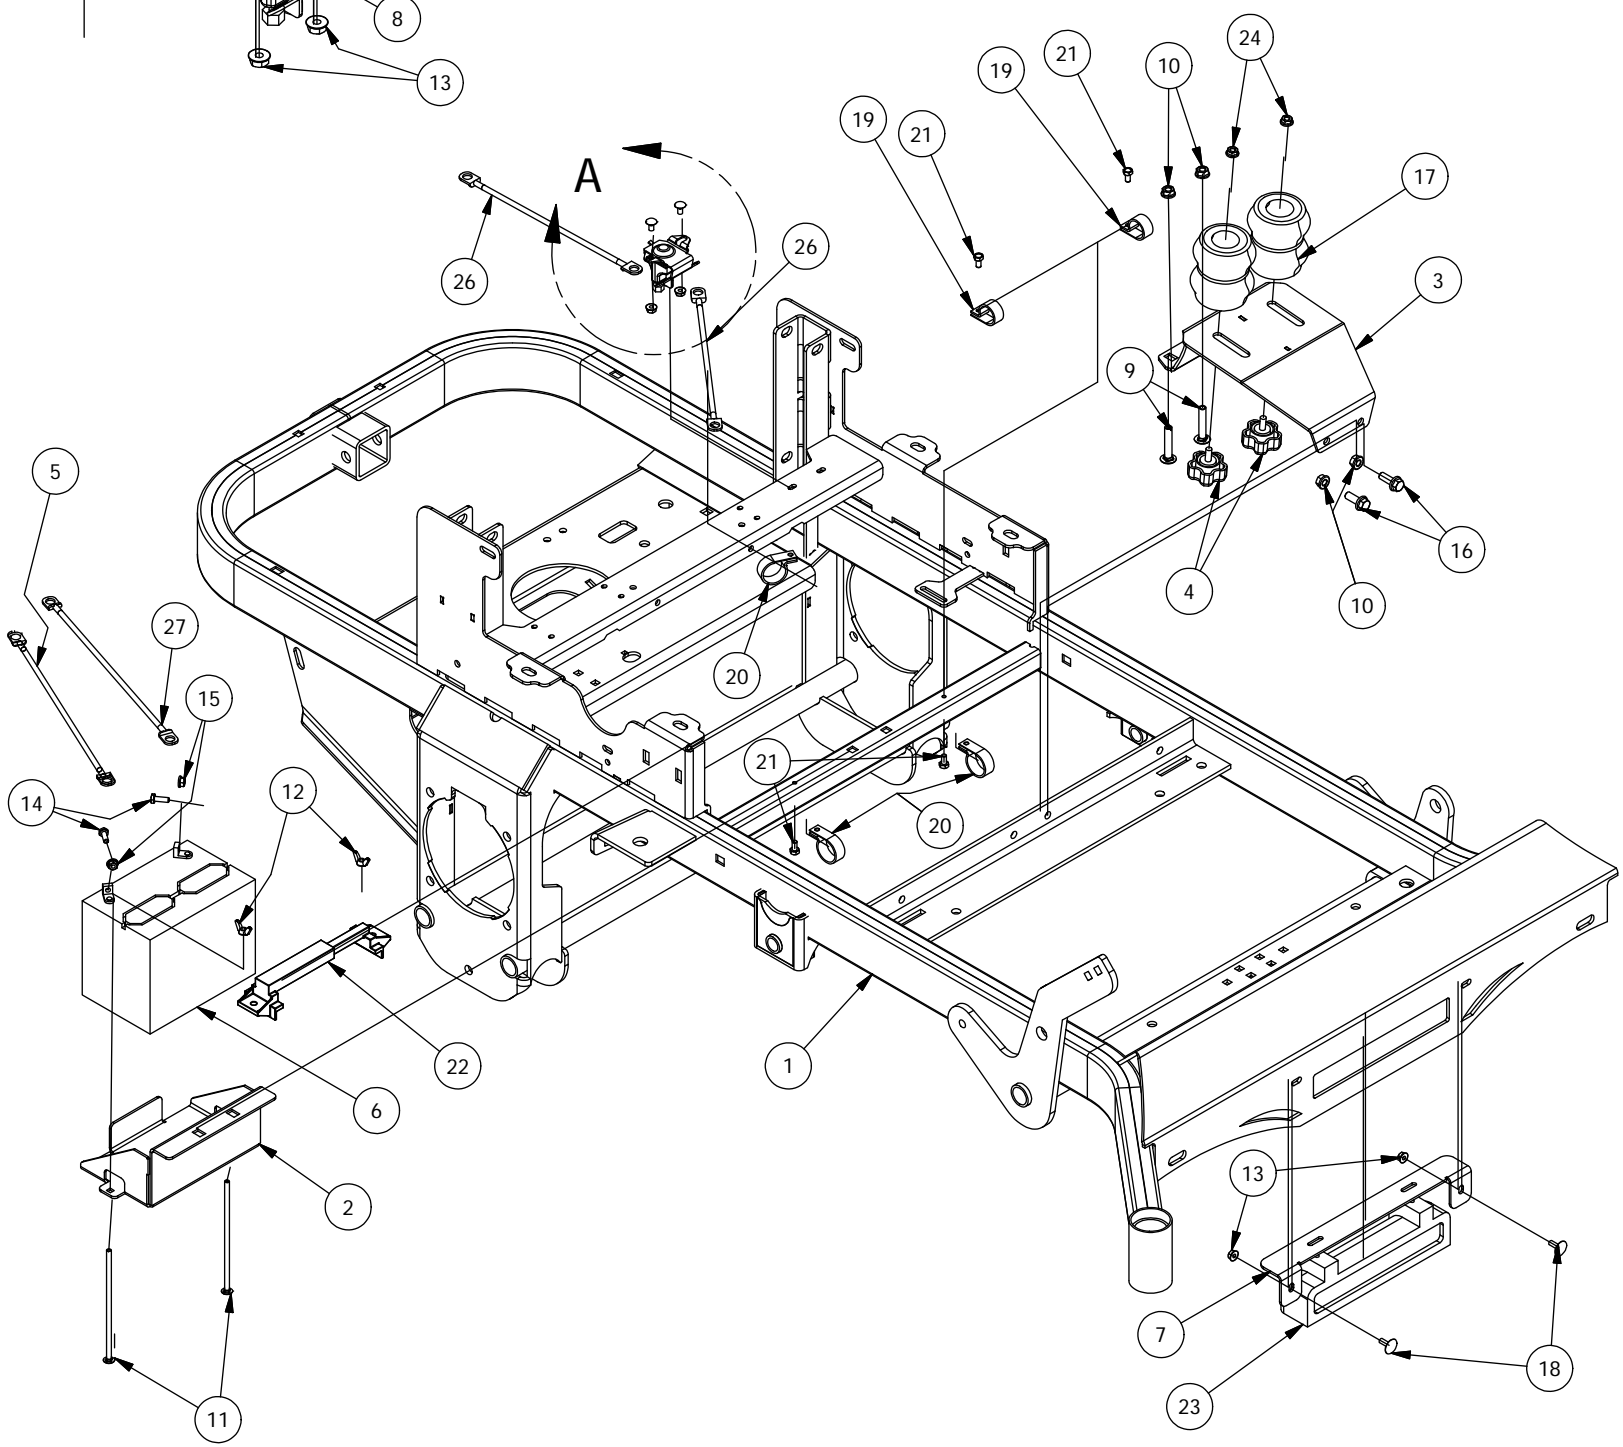

Battery and Seat Suspension Assembly

DETAIL A

Battery and Seat Suspension Assembly			
ITEM	QTY	PART NUMBER	DESCRIPTION
1	1	490-0007-00	Mower RT Frame Assembly
2	1	439-0008-00	Mower Battery Box
3	1	490-0021-00	Mower Suspension Seat Bracket Assembly
4	2	445-0001-00	Lobed Knob w/ 5/16"-18 X .750" Stud
5	1	486-0017-00	Mower Negative Battery Cable 28" long
6	1	468-1004-00	12-V Mower Starter Battery
7	1	439-0012-00	Mower LED Light Bracket
8	1	486-0002-00	Mower Starter Solenoid
9	2	418-0033-00	3/8-16 X 2 CARRIAGE BOLT ZINC
10	4	413-0004-00	3/8-16 HEX FLANGE NUT W/SERR ZINC
11	2	418-0034-00	1/4-20 X 7 CARRIAGE BOLT ZINC
12	2	413-0025-00	1/4-20 WING NUT ZINC
13	4	413-0023-00	1/4-20 HEX FLANGE NUT W/SERR ZINC
14	2	418-0035-00	1/4-20 X 3/4 HEX C/S GR 2 ZINC
15	2	413-0026-00	1/4-20 NYLON INSERT FLANGE L/NUT ZINC
16	2	418-0040-00	3/8-16 X 1 HEX FLANGE BOLT GR 8 ZC YELLOW
17	2	487-0003-00	SRT Rear Suspension Elastomer
18	2	418-0026-00	1/4-20 X 3/4 CARRIAGE BOLT ZINC YELLOW
19	2	472-0002-00	1/2" CUSHIONED LOOP CLAMP
20	3	472-0001-00	1-1/4" CHUSHIONED LOOP CLAMP BLACK
21	4	418-0025-00	1/4-20 X 1/2 HWH SLOT TYPE F TCS ZINC
22	1	443-0001-00	Battery Hold Down
23	1	486-0032-00	Mower LED Light Bar
24	2	413-0027-00	5/16-18 NYLON INSERT FLANGE LOCKNUT ZC YELLOW
25	2	418-0031-00	1/4-20 X 1/2 CARRIAGE BOLT ZC YELLOW
26	2	486-0018-00	Mower Positive Battery Cable 12" long
27	1	486-0016-00	Mower Positive Battery Cable 25" long