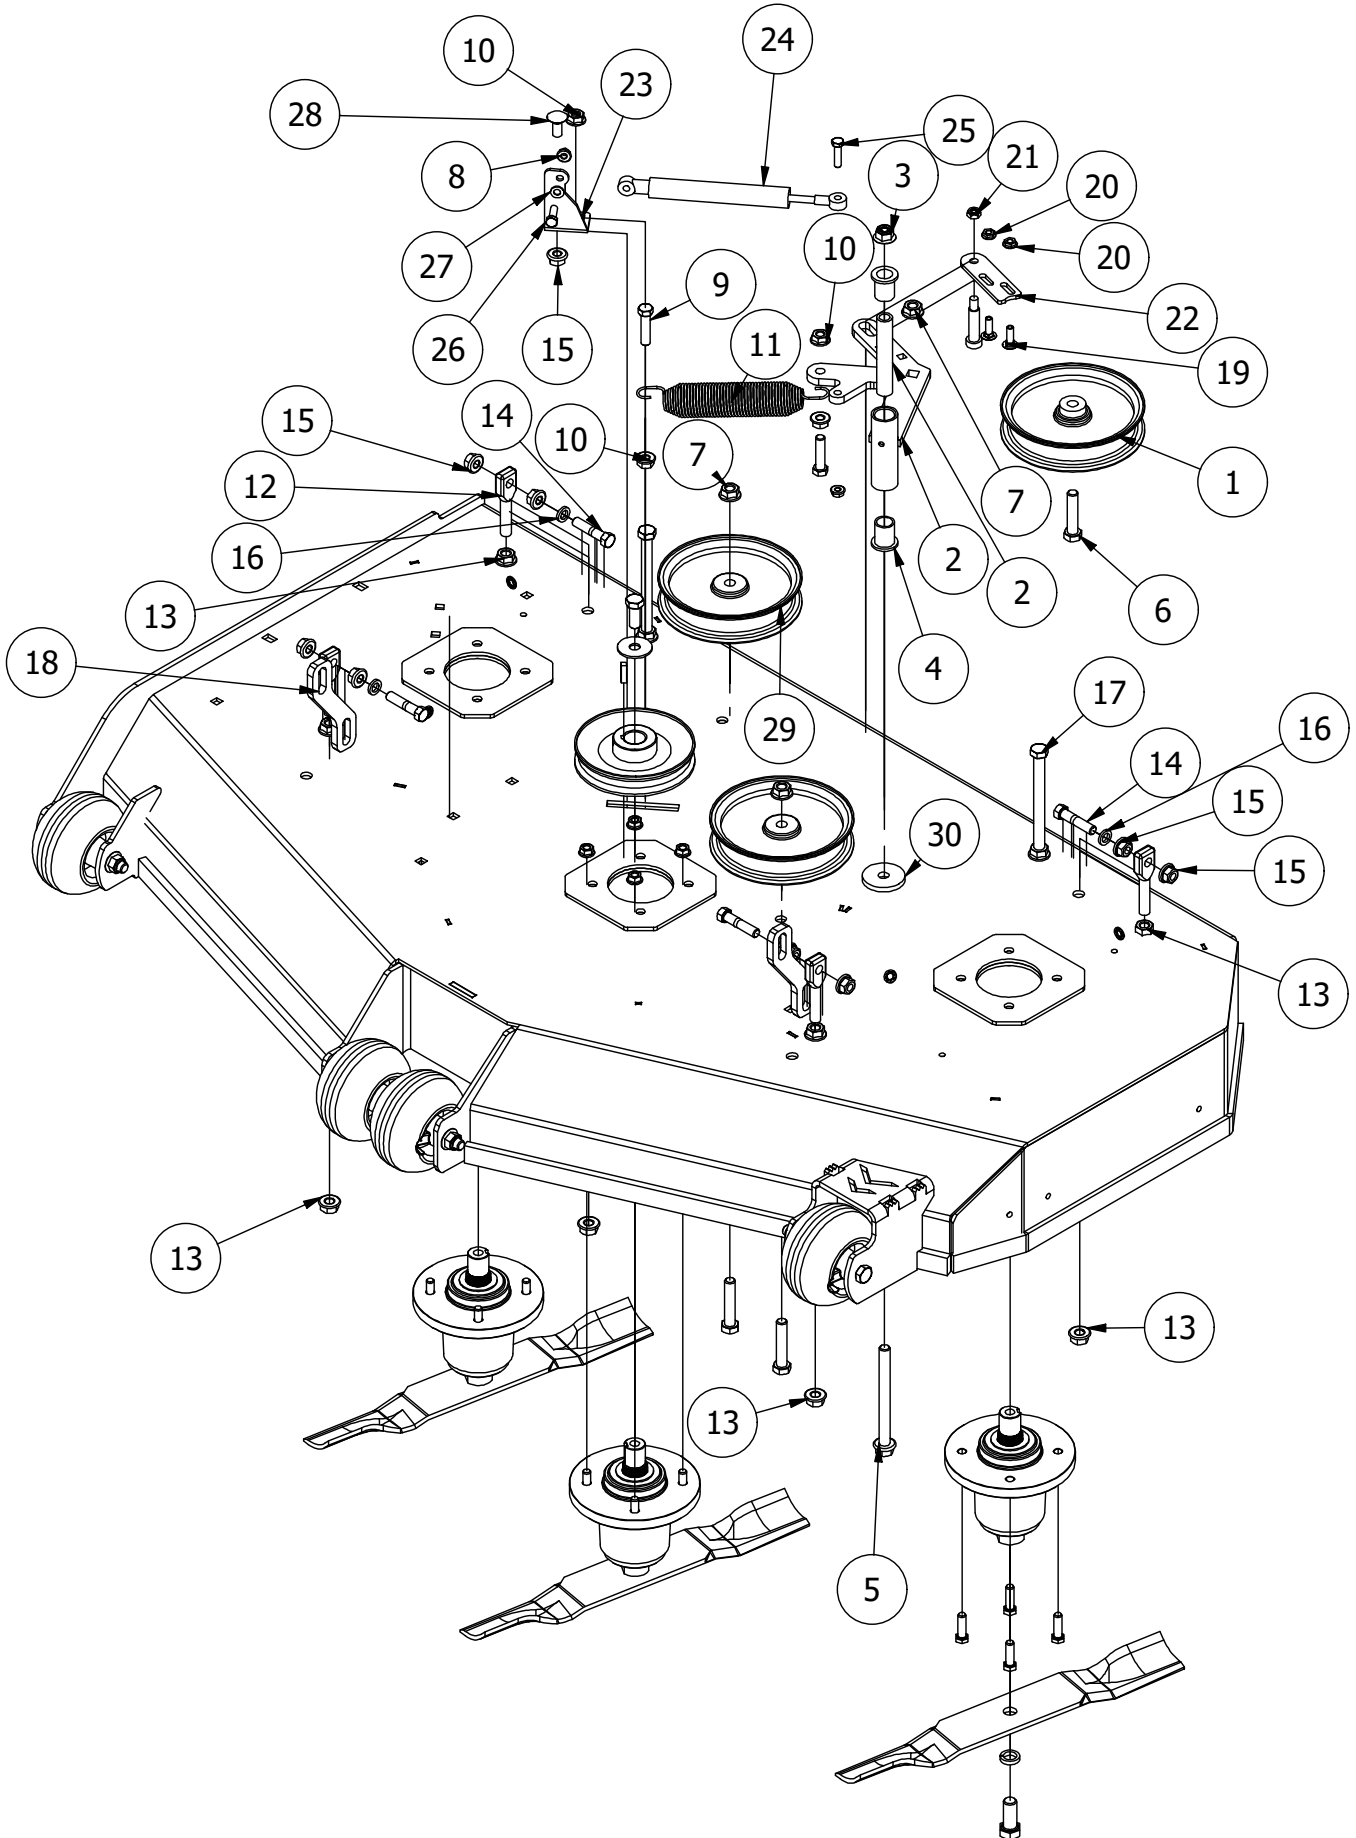

54" Deck Assembly 2

PARTS LIST			
ITEM	QTY	PART NUMBER	DESCRIPTION
1	1	433-0014-00	6-3/4" Idler Pulley, 15/16" Spacer Assembly
2	1	490-0019-00	Mower Deck Idler Pulley Arm Assembly
3	4	413-0002-00	1/2-13 NYLON INSERT FLANGE LOCKNUT ZC YELLOW
4	2	410-0007-00	3/4" ID X 15/16" OD X 1-1/8" LENGTH FLANGE BUSHING
5	1	418-0009-00	1/2-13 X 5-1/2 HEX FLANGE BOLT GR 8 ZY
6	1	418-0012-00	1/2-13 X 2-1/4 HEX C/S GR 5 ZINC
7	3	413-0010-00	1/2-13 HEX FLANGE NUT W/SERR ZINC
8	2	413-0027-00	5/16-18 NYLON INSERT FLANGE LOCKNUT ZC YELLOW
9	2	418-0011-00	7/16-14 X 1-3/4 HEX C/S GR 2 ZINC (NOT A/T)
10	4	413-0001-00	7/16-14 HEX FLANGE NUT W/SERR ZINC
11	1	434-0005-00	Deck/pump idler spring
12	4	448-0001-00	Mowre Deck height adjustment Stud
13	12	413-0005-00	1/2-13 HEX FLANGE NUT W/SERR ZINC YELLOW
14	4	418-0046-00	7/16-14 X 2 HEX C/S GR 5 ZINC YELLOW
15	9	413-0011-00	7/16-14 HEX FLANGE NUT W/SERR ZINC YELLOW
16	4	419-0010-00	.443 ID X .750 OD X .125 THK NYLON BLACK
17	2	418-0044-00	1/2-13 X 6-1/2 HEX C/S GR 8 ZINC YELLOW
18	2	435-0010-00	Mower 54" Deck Front Height Arm Connecting Link
19	2	418-0010-00	5/16-18 X 1 CARRIAGE BOLT ZC/YEL
20	2	413-0006-00	5/16-18 HEX FLANGE NUT W/SERR ZINC
21	1	613-2004-00	3/8"-16 Nyloc Jam Nut
22	1	439-0257-00	Deck Idler Pulley Belt Retainer Brkt
23	1	439-0335-00	Deck Belt Idler Damper Mounting Bracket
24	1	434-0009-00	Idler Gas Spring
25	1	418-0109-00	5/16- 18 x 1 1/4 Hex C/S (GR.8) ZC/Yel
26	1	418-0108-00	5/16 x1 Hex C/S (GR8) ZC/Yel
27	1	419-0016-00	5/16" ID X 5/8" OD X 1/16" THK BRONZE WASHER
28	1	418-0017-00	7/16-14 X 1 CARRIAGE BOLT ZINC
29	2	433-0015-00	6-3/4" Idler Pulley, 15/16" Spacer Assembly
30	1	490-0063-00	2020 54" RT/SRT Deck Assembly