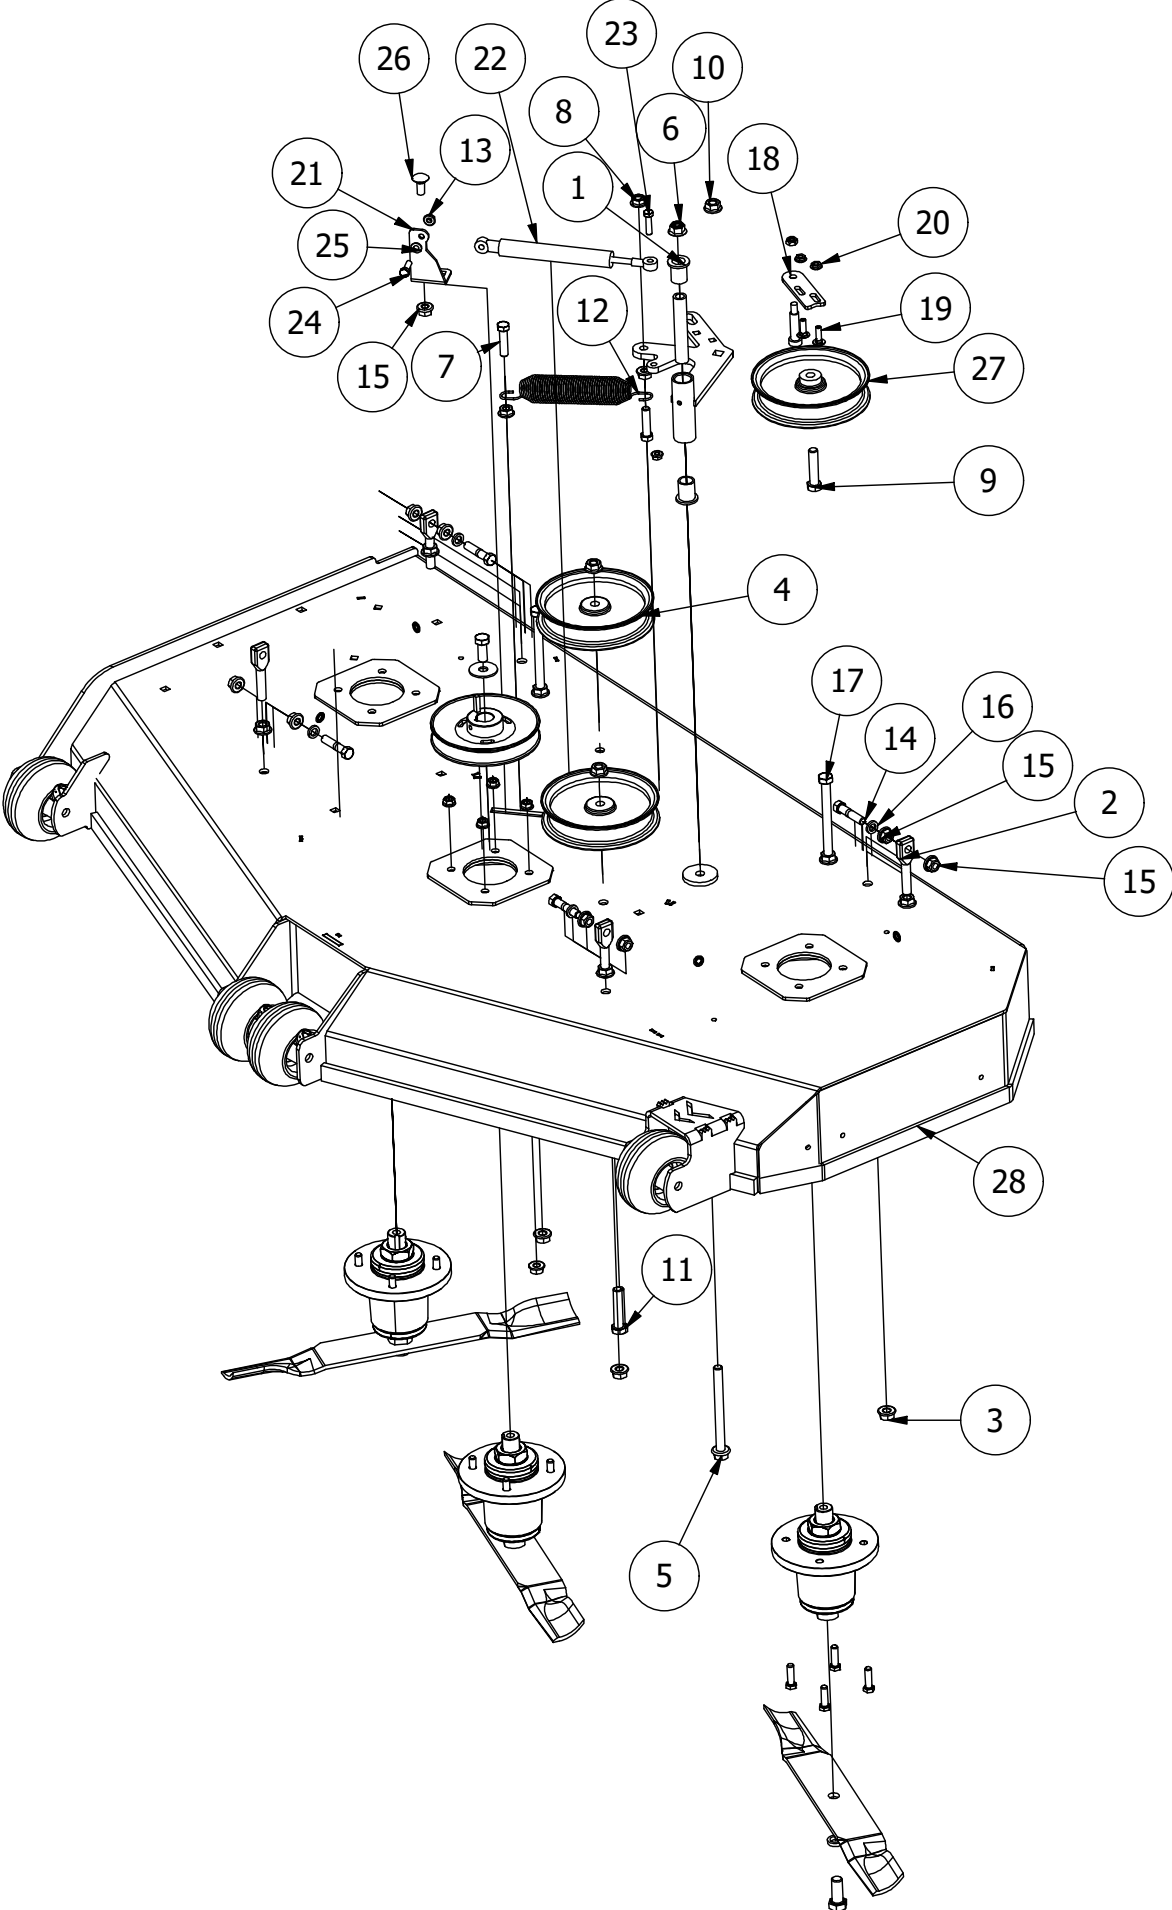

61" Deck Assembly 2

PARTS LIST			
ITEM	QTY	PART NUMBER	DESCRIPTION
1	2	410-0007-00	3/4" ID X 15/16" OD X 1-1/8" LENGTH FLANGE BUSHING
2	4	448-0001-00	Mowre Deck height adjustment Stud
3	12	413-0005-00	1/2-13 HEX FLANGE NUT W/SERR ZINC YELLOW
4	2	433-0015-00	6-3/4" Idler Pulley, 15/16" Spacer Assembly
5	1	418-0009-00	1/2-13 X 5-1/2 HEX FLANGE BOLT GR 8 ZY
6	4	413-0002-00	1/2-13 NYLON INSERT FLANGE LOCKNUT ZC YELLOW
7	2	418-0011-00	7/16-14 X 1-3/4 HEX C/S GR 2 ZINC (NOT A/T)
8	4	413-0001-00	7/16-14 HEX FLANGE NUT W/SERR ZINC
9	1	418-0012-00	1/2-13 X 2-1/4 HEX C/S GR 5 ZINC
10	3	413-0010-00	1/2-13 HEX FLANGE NUT W/SERR ZINC
11	2	418-0014-00	1/2-13 X 2-1/2 HEX FLANGE BOLT GR 8 ZC YELLOW
12	1	434-0005-00	Deck/pump idler spring
13	2	413-0027-00	5/16-18 NYLON INSERT FLANGE LOCKNUT ZC YELLOW
14	4	418-0046-00	7/16-14 X 2 HEX C/S GR 5 ZINC YELLOW
15	9	413-0011-00	7/16-14 HEX FLANGE NUT W/SERR ZINC YELLOW
16	4	419-0010-00	.443 ID X .750 OD X .125 THK NYLON BLACK
17	2	418-0044-00	1/2-13 X 6-1/2 HEX C/S GR 8 ZINC YELLOW
18	1	439-0257-00	Deck Idler Pulley Belt Retainer Brkt
19	2	418-0010-00	5/16-18 X 1 CARRIAGE BOLT ZC/YEL
20	2	413-0006-00	5/16-18 HEX FLANGE NUT W/SERR ZINC
21	1	439-0335-00	Deck Belt Idler Damper Mounting Bracket
22	1	434-0009-00	Idler Gas Spring
23	1	418-0109-00	5/16- 18 x 1 1/4 Hex C/S (GR.8) ZC/Yel
24	1	418-0108-00	5/16 x1 Hex C/S (GR8) ZC/Yel
25	1	419-0016-00	5/16" ID X 5/8" OD X 1/16" THK BRONZE WASHER
26	1	418-0017-00	7/16-14 X 1 CARRIAGE BOLT ZINC
27	1	433-0014-00	6-3/4" Idler Pulley, 15/16" Spacer Assembly
28	1	490-0061-00	2020 61 RT/SRT Deck assembly