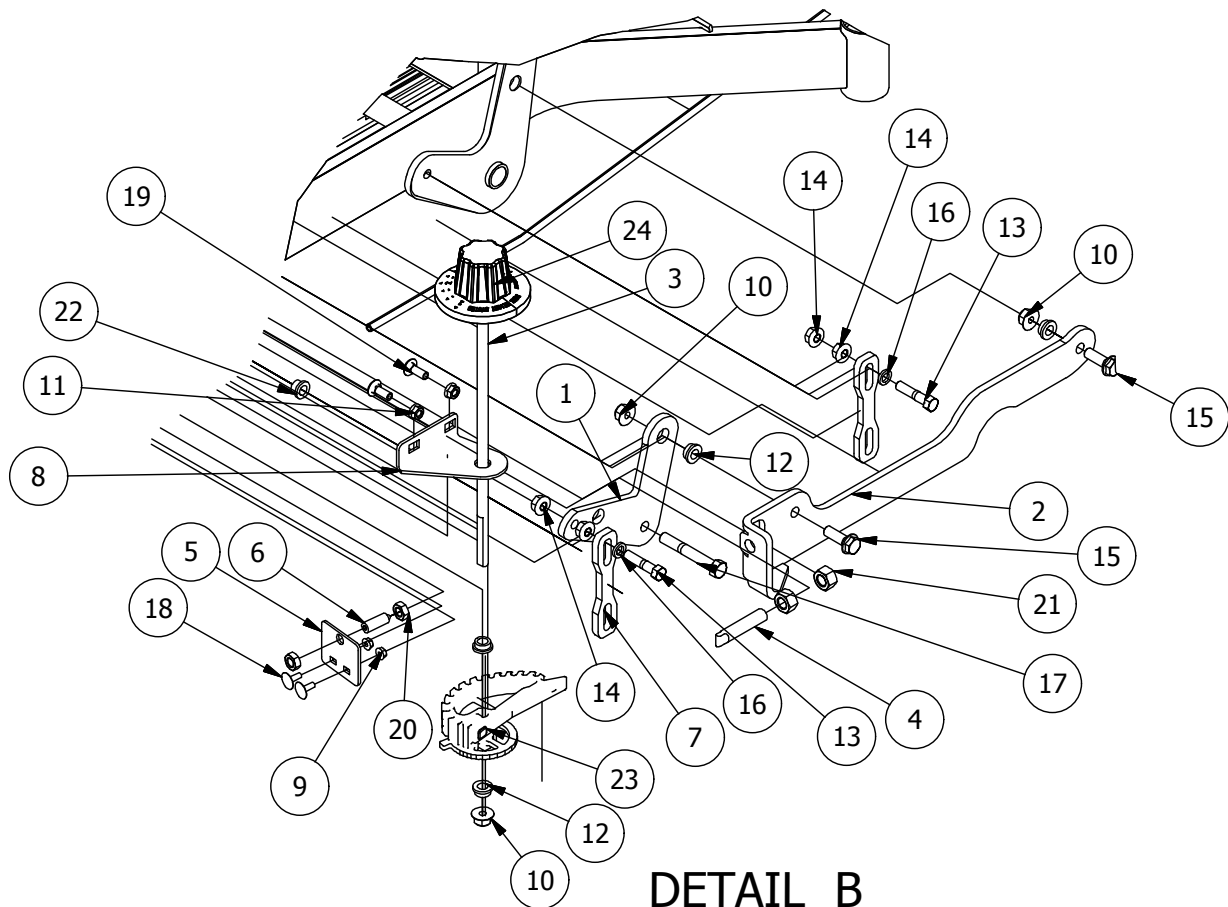

Brake, Floorboard, and Height Indicator Assembly

Page 7

Page 5

Page 6

Parts List

ITEM	QTY	PART NUMBER	DESCRIPTION
1	1	490-0007-00	Mower RT Frame Assembly
2	1	439-0007-00	Mower Floorboard
3	1	481-0006-00	2017 Mower Logo Floor Mat Except for RZ
4	1	439-0059-00	Mower Deck Height Foot Pedal
5	10	414-0002-00	8MM PUSH TYPE RETAINER NYLON BLACK
6	3	418-0008-00	5/16-18 X 3/4 CARRIAGE BOLT ZINC
7	8	413-0002-00	1/2-13 NYLON INSERT FLANGE LOCKNUT ZC YELLOW
8	4	413-0004-00	3/8-16 HEX FLANGE NUT W/SERR ZINC
9	4	429-0002-00	Rubber Bumper
10	4	410-0010-00	1/2" ID X 5/8" OD X 1/2" LENGTH FLANGE BUSHING

DETAIL B

Detail B Parts List			
ITEM	QTY	PART NUMBER	DESCRIPTION
1	1	431-0004-00	Deck Height Brkt Right side
2	1	435-0008-00	Mower Deck Height Arm Right Link
3	1	437-0003-00	Mower Deck Height Selector Shaft
4	1	444-0001-00	Mower HEIGHT SELECTOR CAM PIN
5	1	426-0004-00	Mower Detent Spring Plunger Mounting Plate
6	1	434-0006-00	Deck Height Detent Spring Plunger
7	2	435-0007-00	Mower Deck Link
8	1	439-0074-00	Mower Deck Height Indicator Rod Bracket
9	2	413-0023-00	1/4-20 HEX FLANGE NUT W/SERR ZINC
10	3	413-0002-00	1/2-13 NYLON INSERT FLANGE LOCKNUT ZC YELLOW
11	2	413-0004-00	3/8-16 HEX FLANGE NUT W/SERR ZINC
12	3	410-0009-00	1/2" ID X 3/4" OD X 3/8" LENGTH FLANGE BUSHING
13	2	418-0046-00	7/16-14 X 2 HEX C/S GR 5 ZINC YELLOW
14	4	413-0011-00	7/16-14 HEX FLANGE NUT W/SERR ZINC YELLOW
15	1	418-0047-00	1/2-13 X 1-1/2 HEX FLANGE BOLT ZINC YELLOW
16	1	419-0010-00	.443 ID X .750 OD X .125 THK NYLON BLACK
17	1	418-0042-00	1/2-13 X 3-1/2 HEX C/S GR 5 ZINC YELLOW
18	2	418-0052-00	1/4-20 X 3/4 CARRIAGE BOLT ZINC
19	2	418-0053-00	3/8-16 X 1 CARRIAGE BOLT ZINC
20	2	413-0037-00	1/2-13 HEX JAM NUT ZINC
21	1	413-0048-00	5/8-11 HEX NUT ZINC YELLOW
22	1	410-0010-00	1/2" ID X 5/8" OD X 1/2" LENGTH FLANGE BUSHING
23	1	490-0045-00	Mower Deck Height Cam Casting
24	1	445-0002-00	Mower Deck Height Control Knob