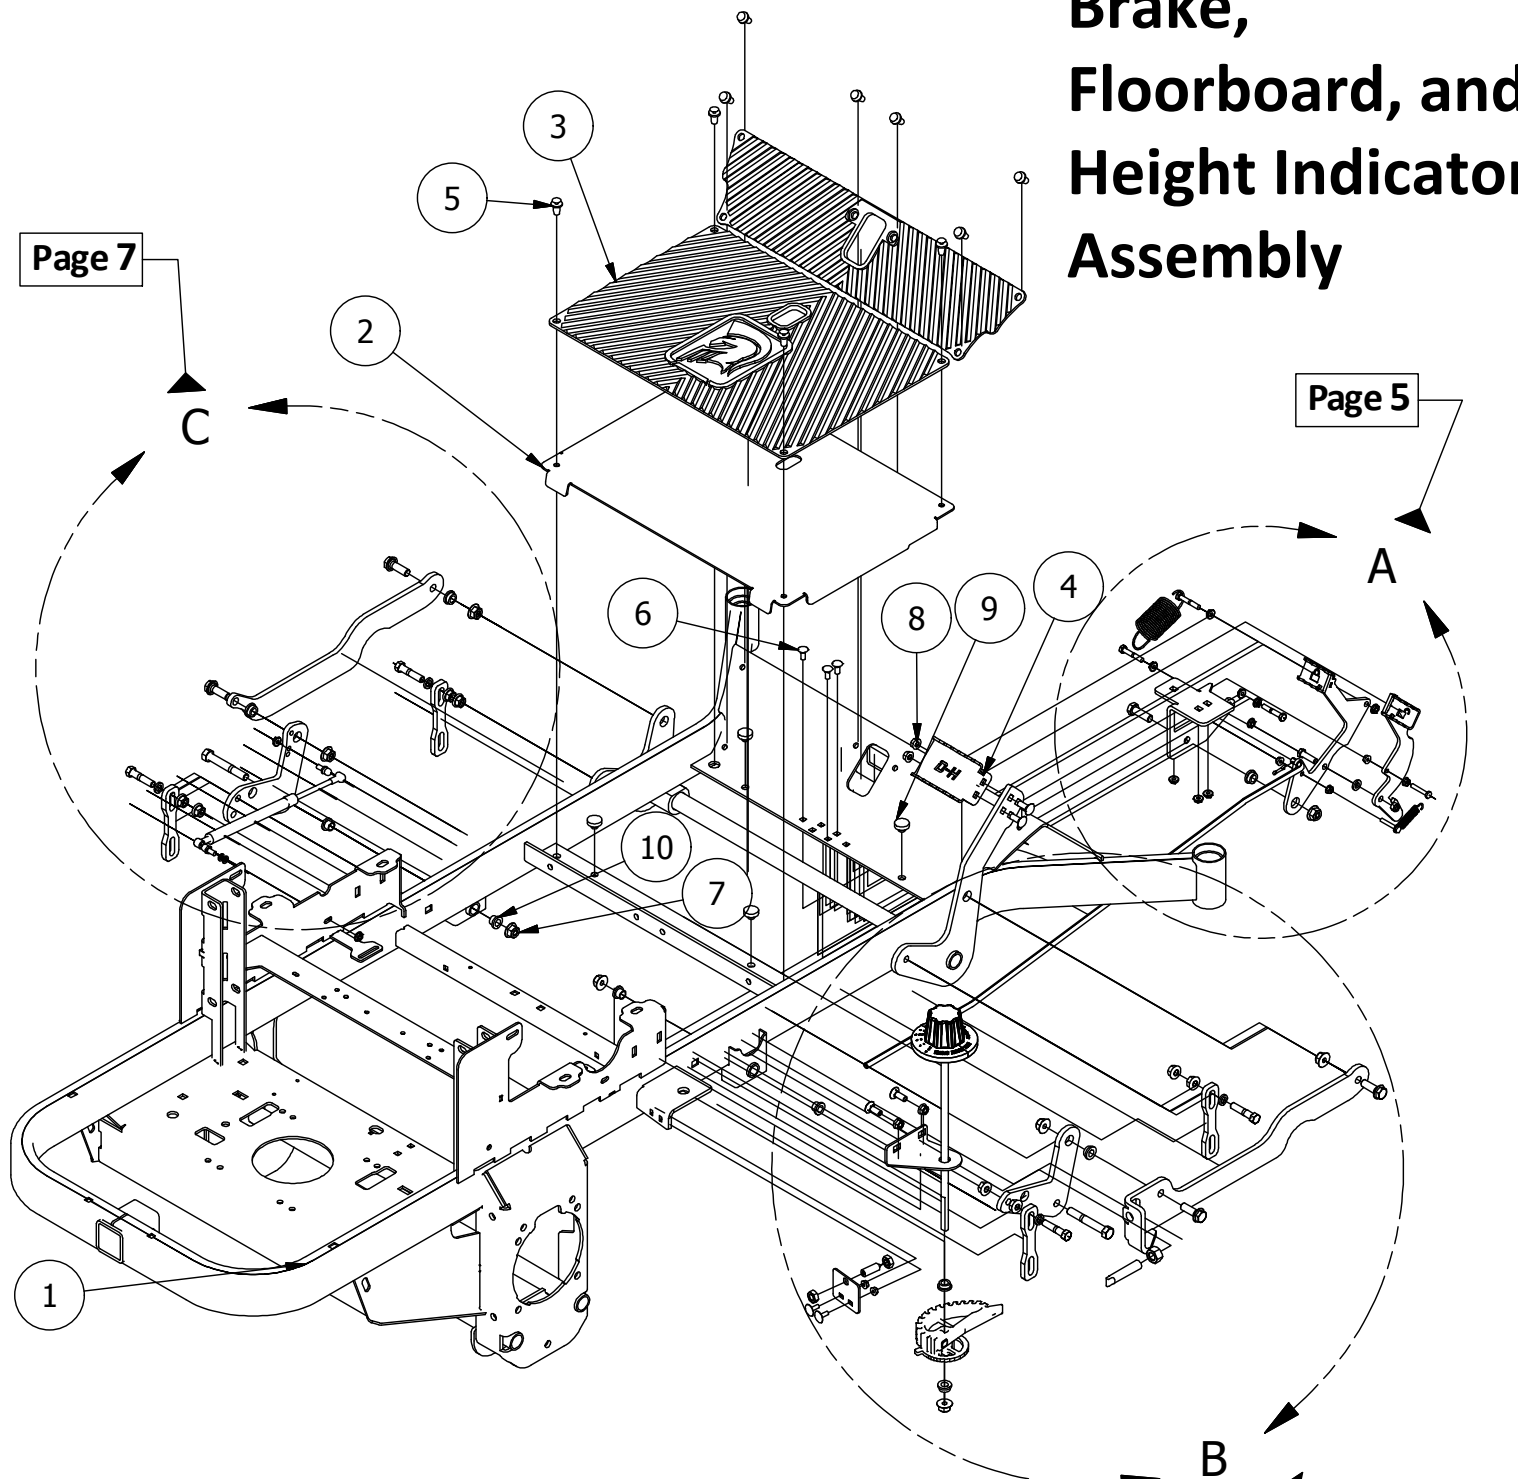

**BushRanger RT HD Mower
Parts Manual 2020**

TABLE OF CONTENTS

FRONT FORK.....	3
BRAKE, FLOORBOARD, AND HEIGHT INDICATOR ASSEMBLY	4-7
BRAKE ASSEMBLY.....	5
HEIGHT INDICATOR ASSEMBLY	6-7
BATTERY AND SEAT SUSPENSION ASSEMBLY.....	8-9
DRIVE ARM ASSEMBLY	10-11
SEAT BASE AND PUMP IDLER ASSEMBLY	12-14
PUMP IDLER ASSEMBLY	14
GAS TANK ASSEMBLY.....	15-16
DECK ASSEMBLIES	17-25
54" DECK ASSEMBLY 1	17-18
54" DECK ASSEMBLY 2	19-20
61" DECK ASSEMBLY 1	21-22
61" DECK ASSEMBLY 2	23-24
DECK SPINDLE ASSEMBLY	25
TRANSMISSION ASSEMBLY.....	26-27
KAWASAKI FX850.....	28
DECALS	29-30

Brake, Floorboard, and Height Indicator Assembly

Page 7

Page 5

Page 6

Parts List

ITEM	QTY	PART NUMBER	DESCRIPTION
1	1	490-0007-00	Mower RT Frame Assembly
2	1	439-0007-00	Mower Floorboard
3	1	481-0006-00	2017 Mower Logo Floor Mat Except for RZ
4	1	439-0059-00	Mower Deck Height Foot Pedal
5	10	414-0002-00	8MM PUSH TYPE RETAINER NYLON BLACK
6	3	418-0008-00	5/16-18 X 3/4 CARRIAGE BOLT ZINC
7	8	413-0002-00	1/2-13 NYLON INSERT FLANGE LOCKNUT ZC YELLOW
8	4	413-0004-00	3/8-16 HEX FLANGE NUT W/SERR ZINC
9	4	429-0002-00	Rubber Bumper
10	4	410-0010-00	1/2" ID X 5/8" OD X 1/2" LENGTH FLANGE BUSHING