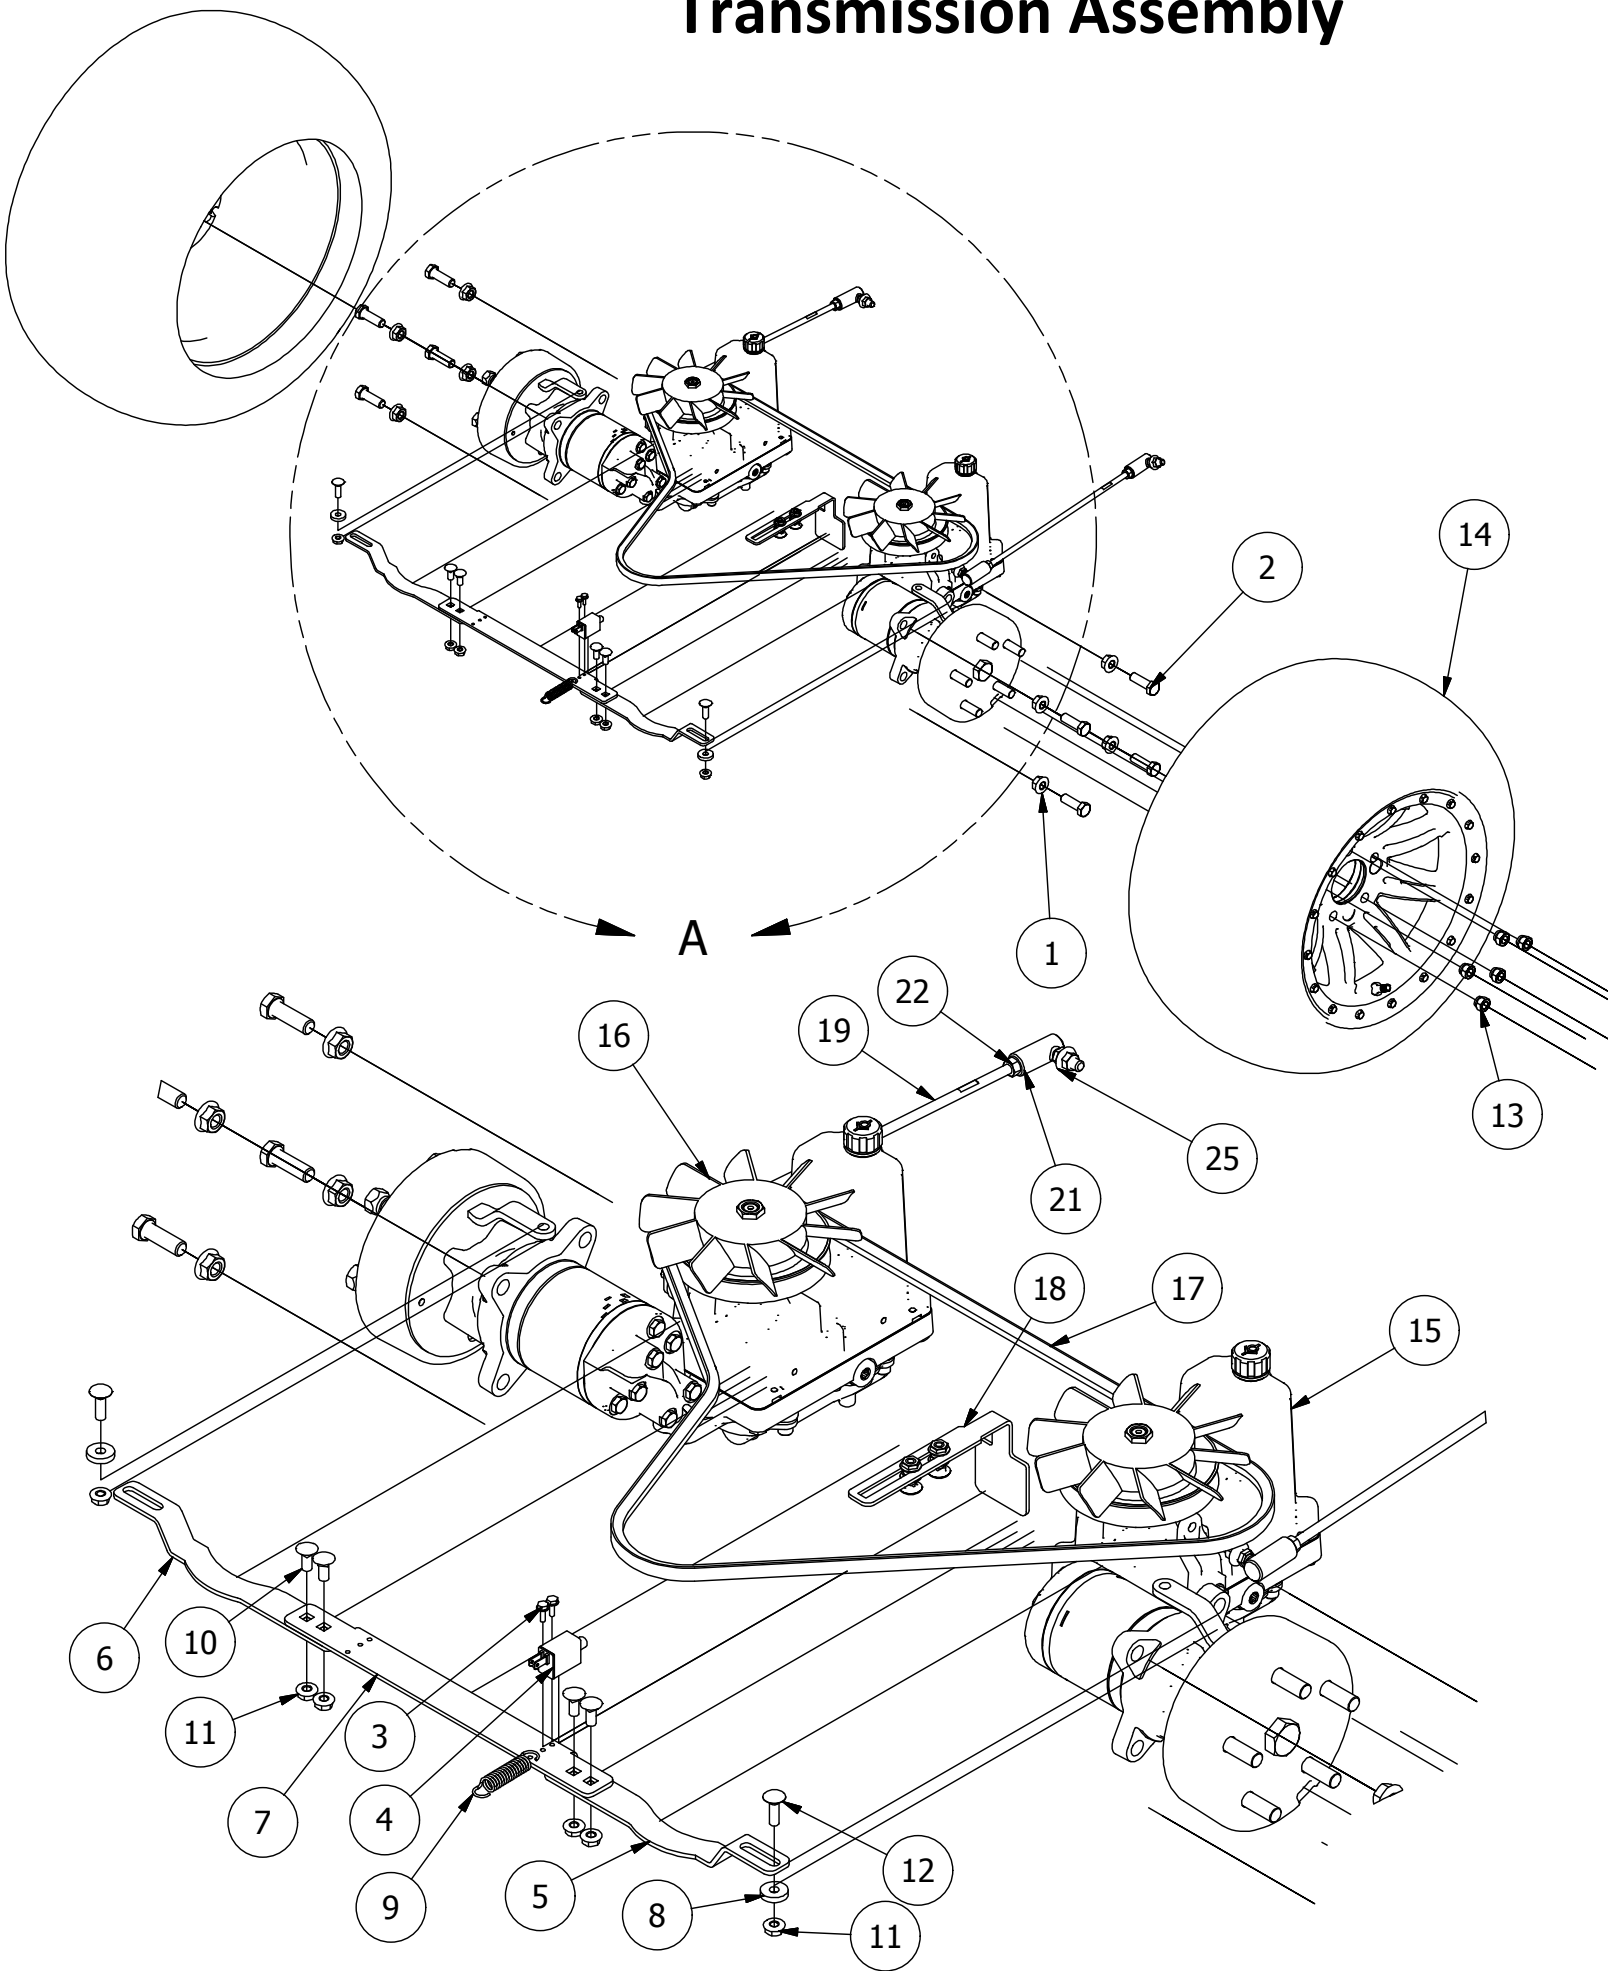

Transmission Assembly

A

DETAIL A

Parts List			
ITEM	QTY	PART NUMBER	DESCRIPTION
1	8	413-0010-00	1/2-13 HEX FLANGE NUT W/SERR ZINC
2	8	418-0020-00	1/2-13 X 1-1/2 HEX C/S GR 5 ZINC
3	2	418-0032-00	8-32 X 1/2 IND. HWH SLOT TYPE F TCS ZINC
4	1	486-0030-00	Safety Switch
5	1	439-0083-00	Mower Park Brake Right Actuation Bracket
6	1	439-0082-00	Mower Park Brake Left Actuation
7	1	439-0079-00	Mower Park Brake Center Bracket
8	2	419-0006-00	.312 ID X .875 OD X .1875 THK F/W NYLON BLK
9	1	434-0003-00	Brake Pedal Release Spring
10	4	418-0008-00	5/16-18 X 3/4 CARRIAGE BOLT ZINC
11	6	413-0019-00	5/16-18 NYLON INSERT FLANGE L/NUT ZINC
12	4	418-0010-00	5/16-18 X 1 CARRIAGE BOLT ZINC
13	10	413-0015-00	1/2-20 WHEEL NUT 60 DEGREE GR 5 ZINC
14	2	422-0005-00	Mower 24x14x12 Rear Tire/Wheel Assembly
15	1	450-0002-00	HTE Parker Hydrostatic Transmission Right
16	1	450-0001-00	HTE Parker Hydrostatic Transmission Left
17	1	461-0004-00	Mower A Pump Belt, A x 68.25" Effective Length
18	1	439-0066-00	Mower Standard Transmission Brake Interlock Bracket
19	2	435-0002-00	Transmission Drive Arm Rod Standard Transmission
20	2	410-0001-00	Control Arm Rod End, Right
21	2	410-0002-00	Control Arm Rod End, Left
22	2	413-0003-00	5/16 Hex Nut Left hand thread