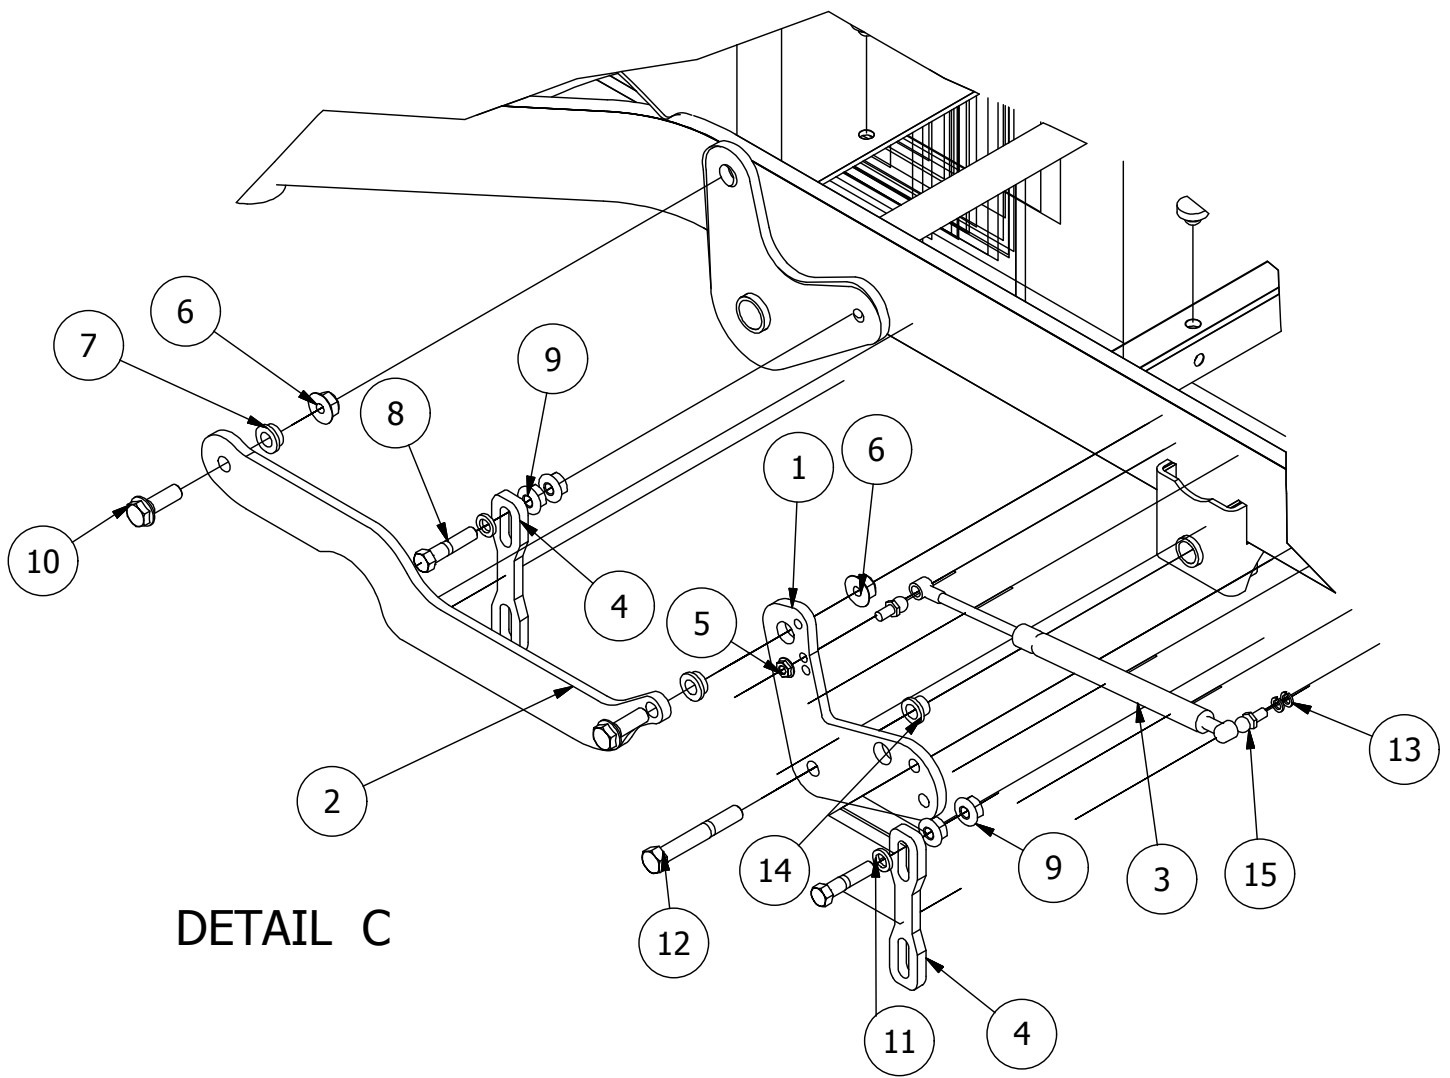

Brake, Floorboard, and Height Indicator Assembly

Page 7

Page 5

Page 6

Parts List

ITEM	QTY	PART NUMBER	DESCRIPTION
1	1	490-0007-00	Mower RT Frame Assembly
2	1	439-0007-00	Mower Floorboard
3	1	481-0006-00	2017 Mower Logo Floor Mat Except for RZ
4	1	439-0059-00	Mower Deck Height Foot Pedal
5	10	414-0002-00	8MM PUSH TYPE RETAINER NYLON BLACK
6	3	418-0008-00	5/16-18 X 3/4 CARRIAGE BOLT ZINC
7	8	413-0002-00	1/2-13 NYLON INSERT FLANGE LOCKNUT ZC YELLOW
8	4	413-0004-00	3/8-16 HEX FLANGE NUT W/SERR ZINC
9	4	429-0002-00	Rubber Bumper
10	4	410-0010-00	1/2" ID X 5/8" OD X 1/2" LENGTH FLANGE BUSHING

DETAIL B

Detail B Parts List			
ITEM	QTY	PART NUMBER	DESCRIPTION
1	1	431-0004-00	Deck Height Brkt Right side
2	1	435-0008-00	Mower Deck Height Arm Right Link
3	1	437-0003-00	Mower Deck Height Selector Shaft
4	1	444-0001-00	Mower HEIGHT SELECTOR CAM PIN
5	1	426-0004-00	Mower Detent Spring Plunger Mounting Plate
6	1	434-0006-00	Deck Height Detent Spring Plunger
7	2	435-0007-00	Mower Deck Link
8	1	439-0074-00	Mower Deck Height Indicator Rod Bracket
9	2	413-0023-00	1/4-20 HEX FLANGE NUT W/SERR ZINC
10	3	413-0002-00	1/2-13 NYLON INSERT FLANGE LOCKNUT ZC YELLOW
11	2	413-0004-00	3/8-16 HEX FLANGE NUT W/SERR ZINC
12	3	410-0009-00	1/2" ID X 3/4" OD X 3/8" LENGTH FLANGE BUSHING
13	2	418-0046-00	7/16-14 X 2 HEX C/S GR 5 ZINC YELLOW
14	4	413-0011-00	7/16-14 HEX FLANGE NUT W/SERR ZINC YELLOW
15	1	418-0047-00	1/2-13 X 1-1/2 HEX FLANGE BOLT ZINC YELLOW
16	1	419-0010-00	.443 ID X .750 OD X .125 THK NYLON BLACK
17	1	418-0042-00	1/2-13 X 3-1/2 HEX C/S GR 5 ZINC YELLOW
18	2	418-0052-00	1/4-20 X 3/4 CARRIAGE BOLT ZINC
19	2	418-0053-00	3/8-16 X 1 CARRIAGE BOLT ZINC
20	2	413-0037-00	1/2-13 HEX JAM NUT ZINC
21	1	413-0048-00	5/8-11 HEX NUT ZINC YELLOW
22	1	410-0010-00	1/2" ID X 5/8" OD X 1/2" LENGTH FLANGE BUSHING
23	1	490-0045-00	Mower Deck Height Cam Casting
24	1	445-0002-00	Mower Deck Height Control Knob