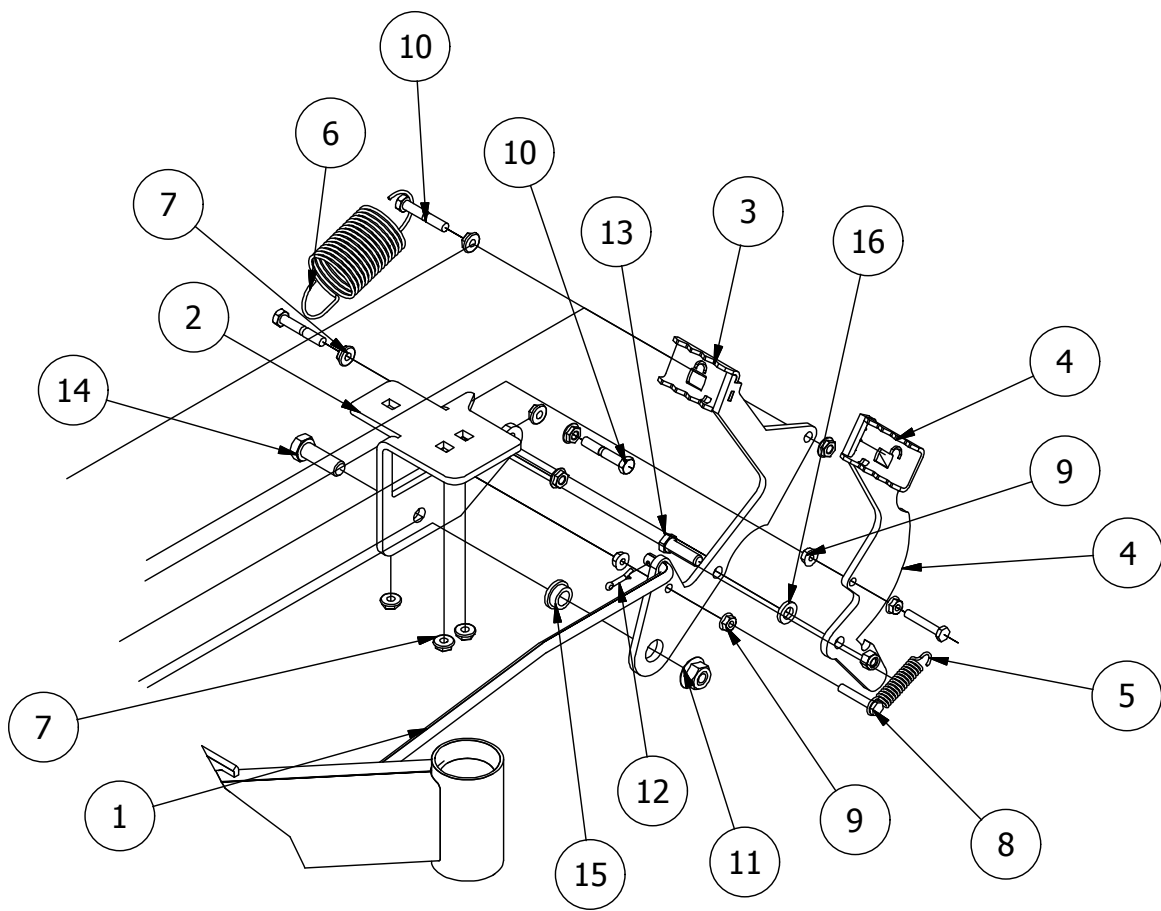

Brake, Floorboard, and Height Indicator Assembly

Page 7

Page 5

Page 6

Parts List

ITEM	QTY	PART NUMBER	DESCRIPTION
1	1	490-0007-00	Mower RT Frame Assembly
2	1	439-0007-00	Mower Floorboard
3	1	481-0006-00	2017 Mower Logo Floor Mat Except for RZ
4	1	439-0059-00	Mower Deck Height Foot Pedal
5	10	414-0002-00	8MM PUSH TYPE RETAINER NYLON BLACK
6	3	418-0008-00	5/16-18 X 3/4 CARRIAGE BOLT ZINC
7	8	413-0002-00	1/2-13 NYLON INSERT FLANGE LOCKNUT ZC YELLOW
8	4	413-0004-00	3/8-16 HEX FLANGE NUT W/SERR ZINC
9	4	429-0002-00	Rubber Bumper
10	4	410-0010-00	1/2" ID X 5/8" OD X 1/2" LENGTH FLANGE BUSHING

DETAIL B

Detail B Parts List			
ITEM	QTY	PART NUMBER	DESCRIPTION
1	1	431-0004-00	Deck Height Brkt Right side
2	1	435-0008-00	Mower Deck Height Arm Right Link
3	1	437-0003-00	Mower Deck Height Selector Shaft
4	1	444-0001-00	Mower HEIGHT SELECTOR CAM PIN
5	1	426-0004-00	Mower Detent Spring Plunger Mounting Plate
6	1	434-0006-00	Deck Height Detent Spring Plunger
7	2	435-0007-00	Mower Deck Link
8	1	439-0074-00	Mower Deck Height Indicator Rod Bracket
9	2	413-0023-00	1/4-20 HEX FLANGE NUT W/SERR ZINC
10	3	413-0002-00	1/2-13 NYLON INSERT FLANGE LOCKNUT ZC YELLOW
11	2	413-0004-00	3/8-16 HEX FLANGE NUT W/SERR ZINC
12	3	410-0009-00	1/2" ID X 3/4" OD X 3/8" LENGTH FLANGE BUSHING
13	2	418-0046-00	7/16-14 X 2 HEX C/S GR 5 ZINC YELLOW
14	4	413-0011-00	7/16-14 HEX FLANGE NUT W/SERR ZINC YELLOW
15	1	418-0047-00	1/2-13 X 1-1/2 HEX FLANGE BOLT ZINC YELLOW
16	1	419-0010-00	.443 ID X .750 OD X .125 THK NYLON BLACK
17	1	418-0042-00	1/2-13 X 3-1/2 HEX C/S GR 5 ZINC YELLOW
18	2	418-0052-00	1/4-20 X 3/4 CARRIAGE BOLT ZINC
19	2	418-0053-00	3/8-16 X 1 CARRIAGE BOLT ZINC
20	2	413-0037-00	1/2-13 HEX JAM NUT ZINC
21	1	413-0048-00	5/8-11 HEX NUT ZINC YELLOW
22	1	410-0010-00	1/2" ID X 5/8" OD X 1/2" LENGTH FLANGE BUSHING
23	1	490-0045-00	Mower Deck Height Cam Casting
24	1	445-0002-00	Mower Deck Height Control Knob