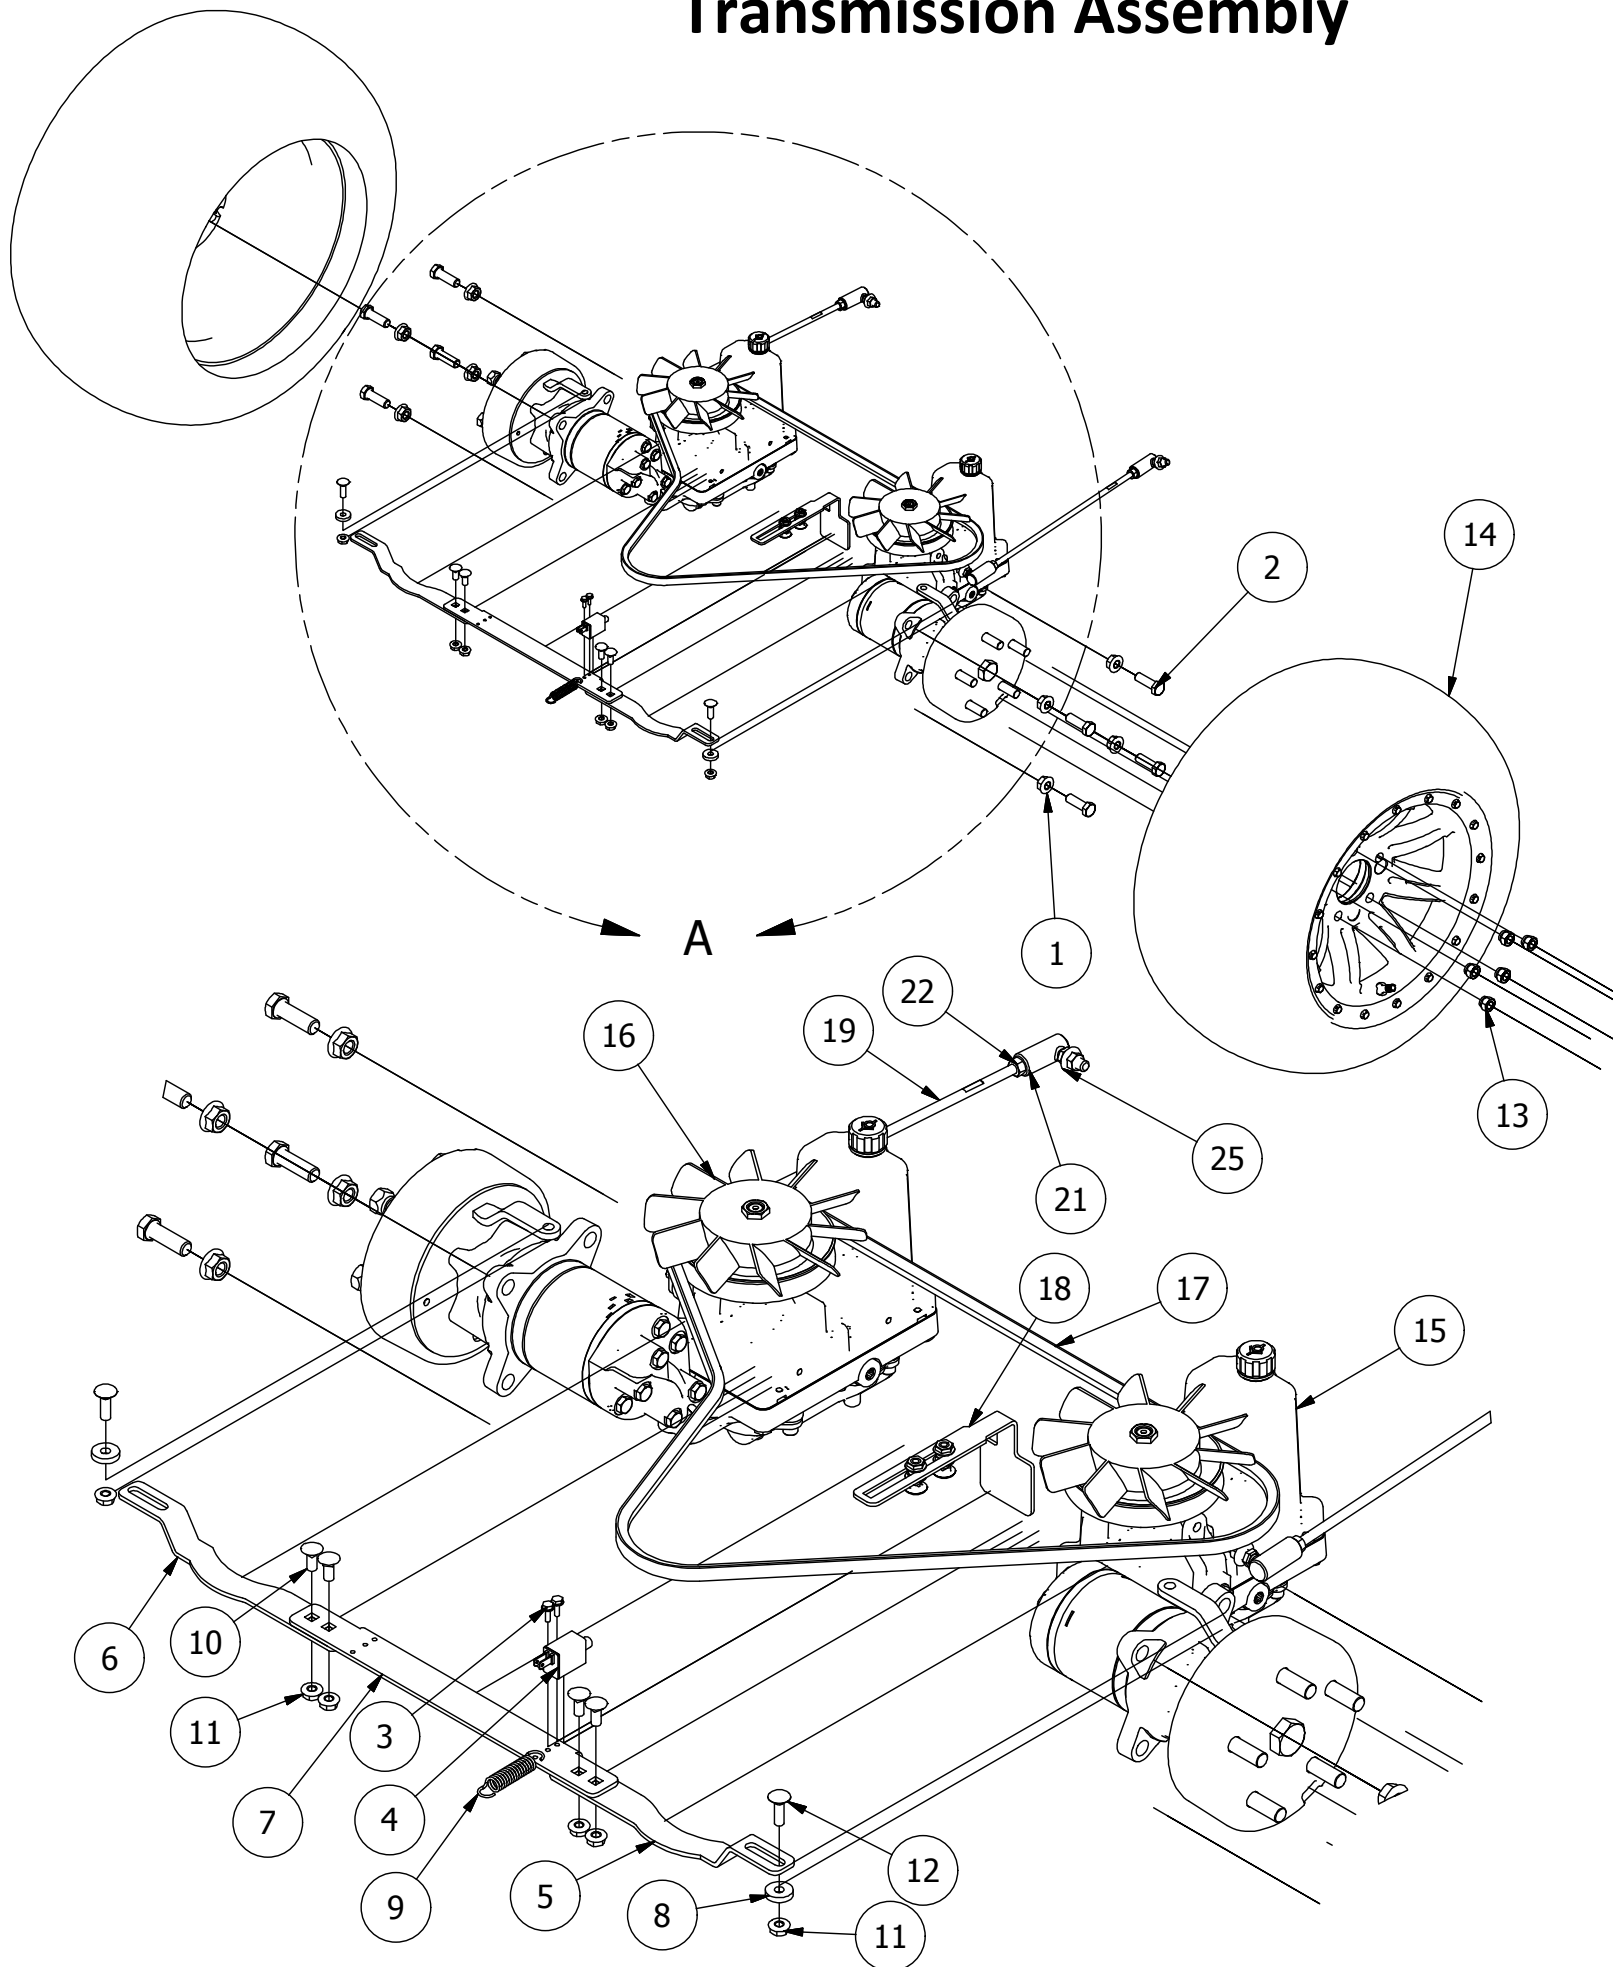

Transmission Assembly

DETAIL A

Parts List			
ITEM	QTY	PART NUMBER	DESCRIPTION
1	8	413-0010-00	1/2-13 HEX FLANGE NUT W/SERR ZINC
2	8	418-0020-00	1/2-13 X 1-1/2 HEX C/S GR 5 ZINC
3	2	418-0032-00	8-32 X 1/2 IND. HWH SLOT TYPE F TCS ZINC
4	1	486-0030-00	Safety Switch
5	1	439-0083-00	Mower Park Brake Right Actuation Bracket
6	1	439-0082-00	Mower Park Brake Left Actuation
7	1	439-0079-00	Mower Park Brake Center Bracket
8	2	419-0006-00	.312 ID X .875 OD X .1875 THK F/W NYLON BLK
9	1	434-0003-00	Brake Pedal Release Spring
10	4	418-0008-00	5/16-18 X 3/4 CARRIAGE BOLT ZINC
11	6	413-0019-00	5/16-18 NYLON INSERT FLANGE L/NUT ZINC
12	4	418-0010-00	5/16-18 X 1 CARRIAGE BOLT ZINC
13	10	413-0015-00	1/2-20 WHEEL NUT 60 DEGREE GR 5 ZINC
14	2	422-0021-00	Mower 24x12x12 Rear Tire/Wheel Assembly
15	1	450-0002-00	HTE Parker Hydrostatic Transmission Right
16	1	450-0001-00	HTE Parker Hydrostatic Transmission Left
17	1	461-0004-00	Mower A Pump Belt, A x 68.25" Effective Length
18	1	439-0066-00	Mower Standard Transmission Brake Interlock Bracket
19	2	435-0002-00	Transmission Drive Arm Rod Standard Transmission
20	2	410-0001-00	Control Arm Rod End, Right
21	2	410-0002-00	Control Arm Rod End, Left
22	2	413-0003-00	5/16 Hex Nut Left hand thread