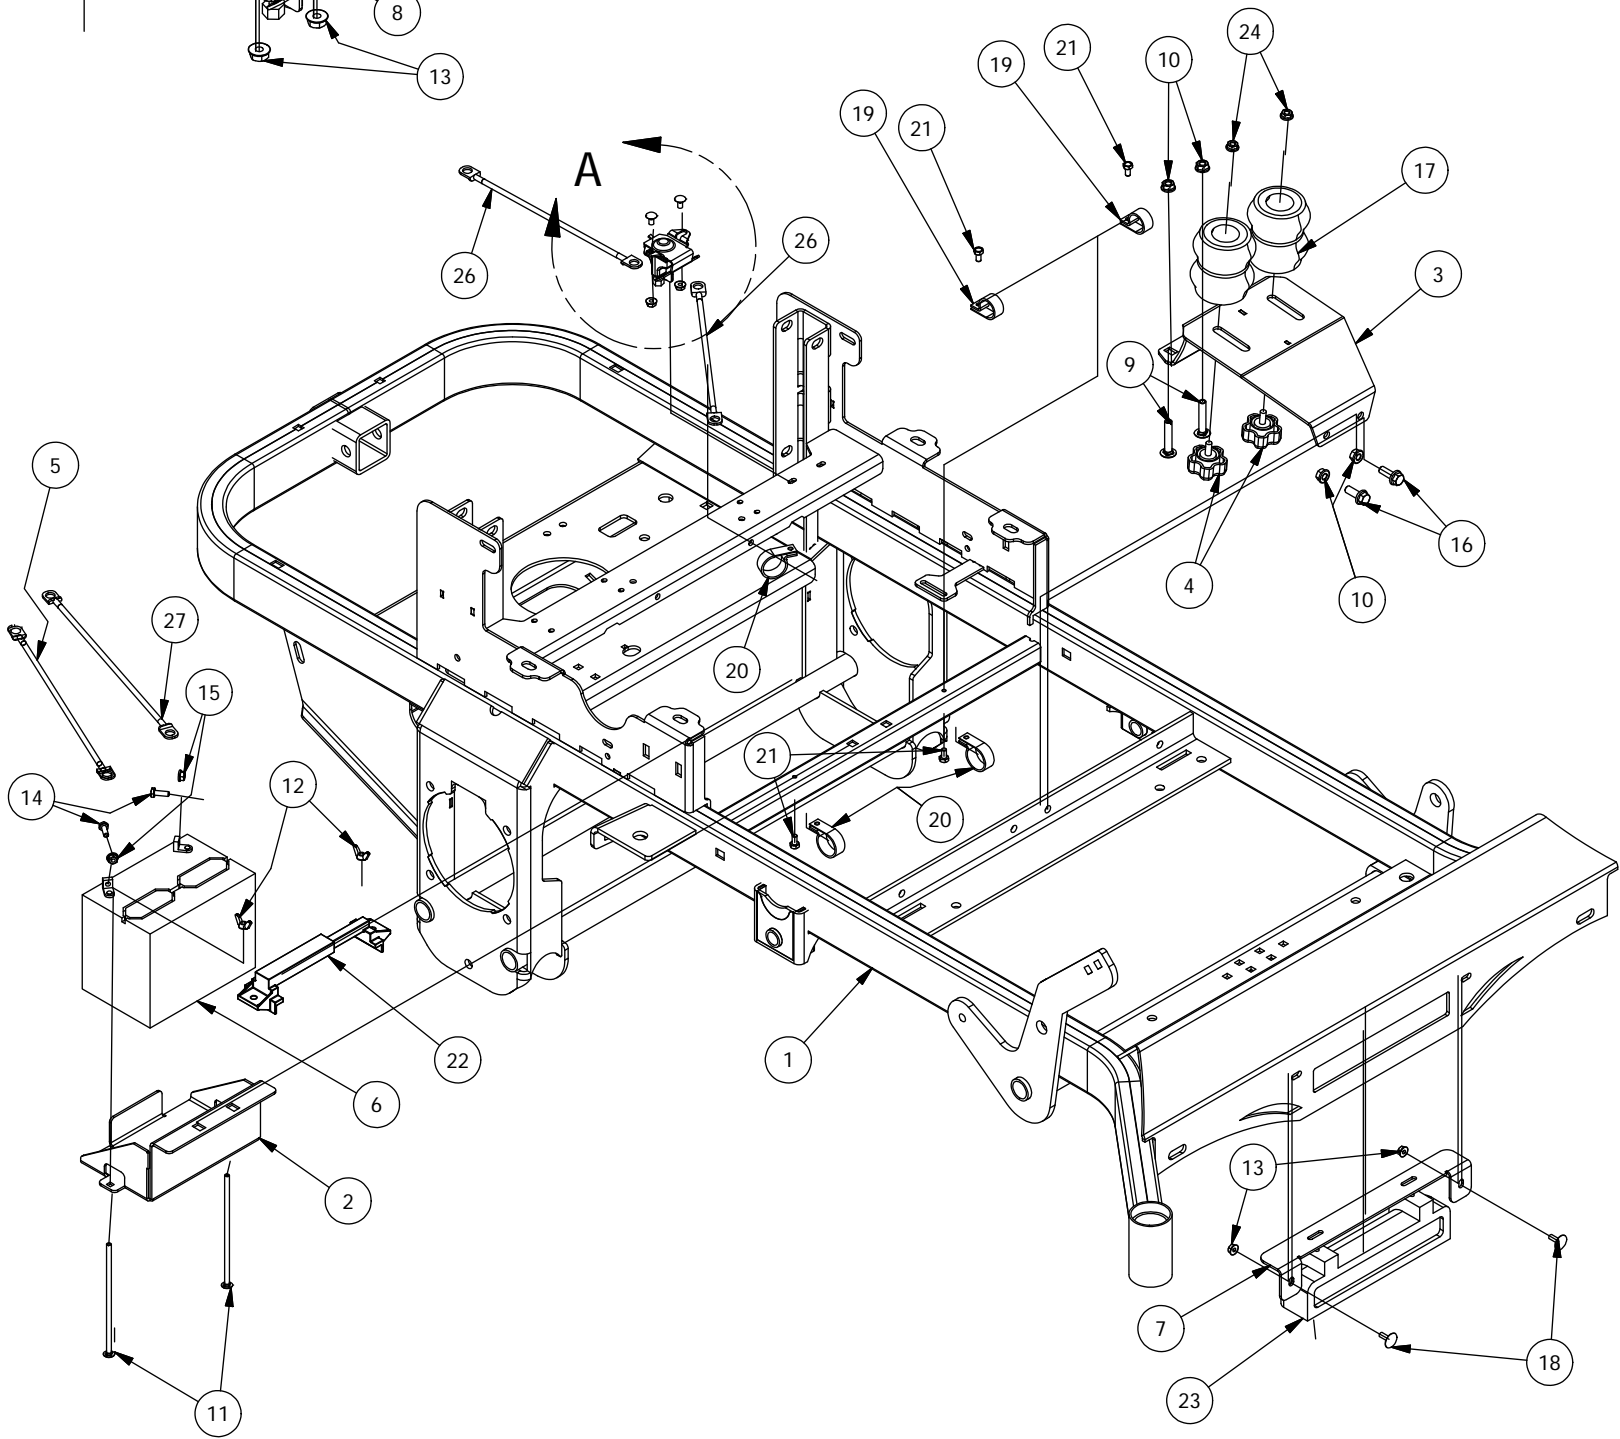

Battery and Seat Suspension Assembly

DETAIL A

Battery and Seat Suspension Assembly			
ITEM	QTY	PART NUMBER	DESCRIPTION
1	1	490-0007-00	Mower RT Frame Assembly
2	1	439-0008-00	Mower Battery Box
3	1	490-0021-00	Mower Suspension Seat Bracket Assembly
4	2	445-0001-00	Lobed Knob w/ 5/16"-18 X .750" Stud
5	1	486-0017-00	Mower Negative Battery Cable 28" long
6	1	468-1004-00	12-V Mower Starter Battery
7	1	439-0012-00	Mower LED Light Bracket
8	1	486-0006-00	Mower Starter Solenoid
9	2	418-0033-00	3/8-16 X 2 CARRIAGE BOLT ZINC
10	4	413-0004-00	3/8-16 HEX FLANGE NUT W/SERR ZINC
11	2	418-0034-00	1/4-20 X 7 CARRIAGE BOLT ZINC
12	2	413-0025-00	1/4-20 WING NUT ZINC
13	4	413-0023-00	1/4-20 HEX FLANGE NUT W/SERR ZINC
14	2	418-0035-00	1/4-20 X 3/4 HEX C/S GR 2 ZINC
15	2	413-0026-00	1/4-20 NYLON INSERT FLANGE L/NUT ZINC
16	2	418-0040-00	3/8-16 X 1 HEX FLANGE BOLT GR 8 ZC YELLOW
17	2	487-0003-00	SRT Rear Suspension Elastomer
18	2	418-0026-00	1/4-20 X 3/4 CARRIAGE BOLT ZINC YELLOW
19	2	472-0002-00	1/2" CUSHIONED LOOP CLAMP
20	3	472-0001-00	1-1/4" CUSHIONED LOOP CLAMP BLACK
21	4	418-0025-00	1/4-20 X 1/2 HWH SLOT TYPE F TCS ZINC
22	1	443-0001-00	Battery Hold Down
23	1	486-0042-00	Mower LED Light Bar
24	2	413-0027-00	5/16-18 NYLON INSERT FLANGE LOCKNUT ZC YELLOW
25	2	418-0031-00	1/4-20 X 1/2 CARRIAGE BOLT ZC YELLOW
26	2	486-0018-00	Mower Positive Battery Cable 12" long
27	1	486-0016-00	Mower Positive Battery Cable 25" long