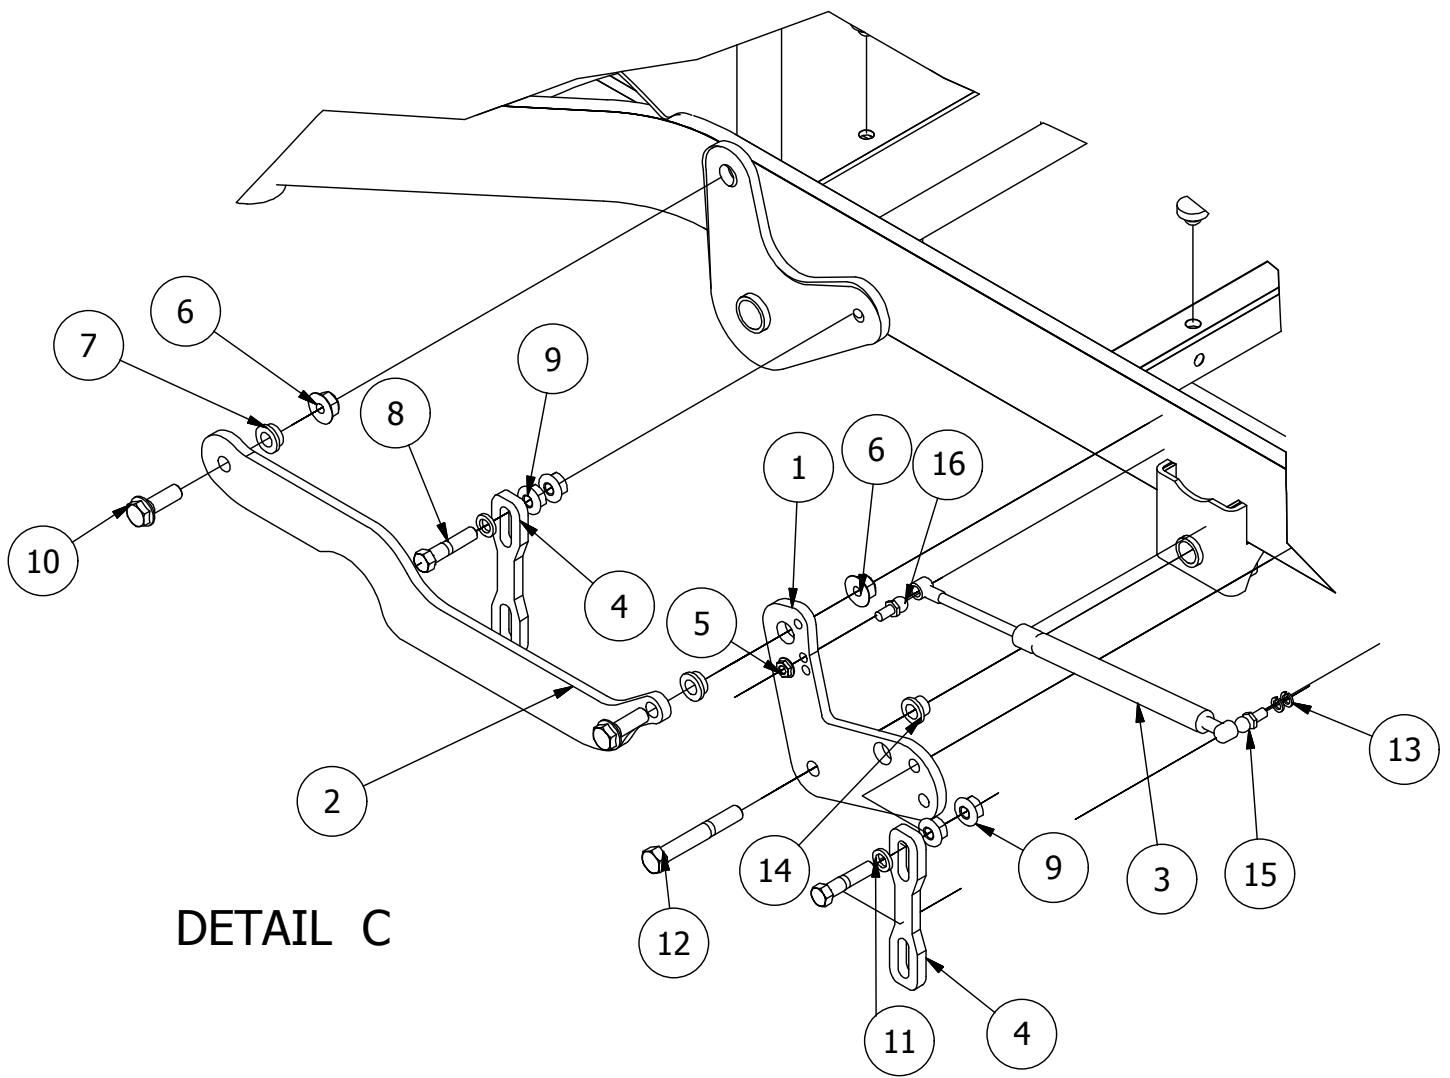

Brake, Floorboard, and Height Indicator Assembly

Page 7

Page 5

Page 6

Parts List

ITEM	QTY	PART NUMBER	DESCRIPTION
1	1	490-0007-00	Mower RT Frame Assembly
2	1	439-0007-00	Mower Floorboard
3	1	481-0008-00	Mower Logo Floor Mat
4	1	439-0059-00	Mower Deck Height Foot Pedal
5	10	414-0002-00	8MM PUSH TYPE RETAINER NYLON BLACK
6	3	418-0008-00	5/16-18 X 3/4 CARRIAGE BOLT ZINC
7	8	413-0002-00	1/2-13 NYLON INSERT FLANGE LOCKNUT ZC YELLOW
8	4	413-0004-00	3/8-16 HEX FLANGE NUT W/SERR ZINC
9	4	429-0002-00	Rubber Bumper
10	4	410-0010-00	1/2" ID X 5/8" OD X 1/2" LENGTH FLANGE BUSHING

DETAIL B

Detail B Parts List			
ITEM	QTY	PART NUMBER	DESCRIPTION
1	1	431-0004-00	Deck Height Brkt Right side
2	1	435-0008-00	Mower Deck Height Arm Right Link
3	1	437-0003-00	Mower Deck Height Selector Shaft
4	1	444-0001-00	Mower HEIGHT SELECTOR CAM PIN
5	1	426-0004-00	Mower Detent Spring Plunger Mounting Plate
6	1	434-0006-00	Deck Height Detent Spring Plunger
7	2	435-0007-00	Mower Deck Link
8	1	439-0074-00	Mower Deck Height Indicator Rod Bracket
9	2	413-0023-00	1/4-20 HEX FLANGE NUT W/SERR ZINC
10	3	413-0002-00	1/2-13 NYLON INSERT FLANGE LOCKNUT ZC YELLOW
11	2	413-0004-00	3/8-16 HEX FLANGE NUT W/SERR ZINC
12	3	410-0009-00	1/2" ID X 3/4" OD X 3/8" LENGTH FLANGE BUSHING
13	2	418-0046-00	7/16-14 X 2 HEX C/S GR 5 ZINC YELLOW
14	4	413-0011-00	7/16-14 HEX FLANGE NUT W/SERR ZINC YELLOW
15	1	418-0047-00	1/2-13 X 1-1/2 HEX FLANGE BOLT ZINC YELLOW
16	1	419-0010-00	.443 ID X .750 OD X .125 THK NYLON BLACK
17	1	418-0042-00	1/2-13 X 3-1/2 HEX C/S GR 5 ZINC YELLOW
18	2	418-0052-00	1/4-20 X 3/4 CARRIAGE BOLT ZINC
19	2	418-0053-00	3/8-16 X 1 CARRIAGE BOLT ZINC
20	2	413-0037-00	1/2-13 HEX JAM NUT ZINC
21	1	413-0048-00	5/8-11 HEX NUT ZINC YELLOW
22	1	410-0010-00	1/2" ID X 5/8" OD X 1/2" LENGTH FLANGE BUSHING
23	1	490-0045-00	Mower Deck Height Cam Casting
24	1	445-0002-00	Mower Deck Height Control Knob