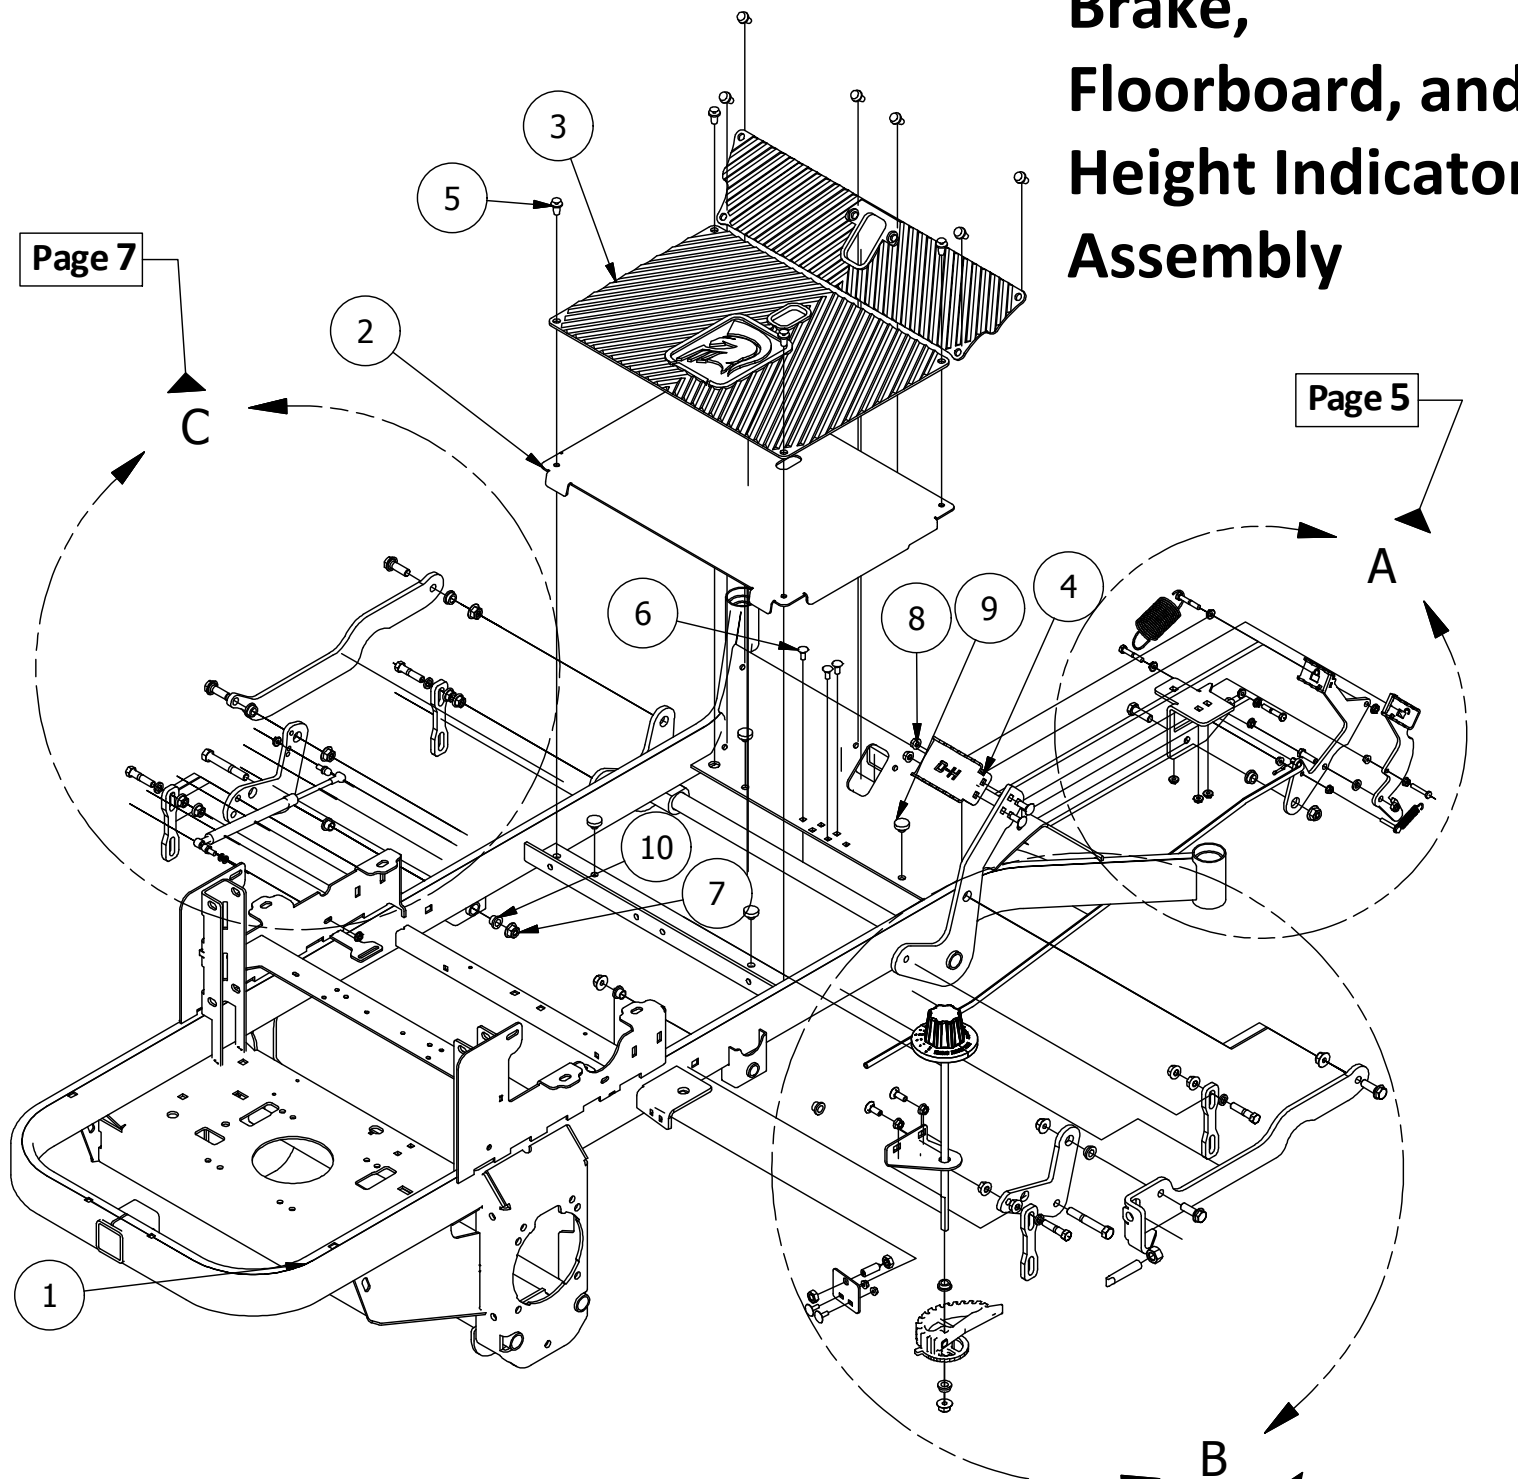

**BushRanger RT Pro Mower
Parts Manual 2020**

TABLE OF CONTENTS

FRONT FORK.....	3
BRAKE, FLOORBOARD, AND HEIGHT INDICATOR ASSEMBLY	4-7
BRAKE ASSEMBLY	5
HEIGHT INDICATOR ASSEMBLY	6-7
BATTERY ASSEMBLY	8
DRIVE ARM ASSEMBLY	10-11
SEAT FRAME AND PUMP IDLER ASSEMBLY	12-14
PUMP IDLER ASSEMBLY	13
SEAT FRAME ASSEMBLY	14
GAS TANK ASSEMBLY.....	15-16
DECK ASSEMBLIES	17-25
54" DECK ASSEMBLY 1	17-18
54" DECK ASSEMBLY 2	19-20
61" DECK ASSEMBLY 1	21-22
61" DECK ASSEMBLY 2	23-24
DECK SPINDLE ASSEMBLY	25
TRANSMISSION ASSEMBLY.....	26-27
KAWASAKI FR730.....	28
DECALS	29-30

Brake, Floorboard, and Height Indicator Assembly

Page 7

Page 5

Page 6

Parts List

ITEM	QTY	PART NUMBER	DESCRIPTION
1	1	490-0007-00	Mower RT Frame Assembly
2	1	439-0007-00	Mower Floorboard
3	1	481-0008-00	Mower Logo Floor Mat
4	1	439-0059-00	Mower Deck Height Foot Pedal
5	10	414-0002-00	8MM PUSH TYPE RETAINER NYLON BLACK
6	3	418-0008-00	5/16-18 X 3/4 CARRIAGE BOLT ZINC
7	8	413-0002-00	1/2-13 NYLON INSERT FLANGE LOCKNUT ZC YELLOW
8	4	413-0004-00	3/8-16 HEX FLANGE NUT W/SERR ZINC
9	4	429-0002-00	Rubber Bumper
10	4	410-0010-00	1/2" ID X 5/8" OD X 1/2" LENGTH FLANGE BUSHING