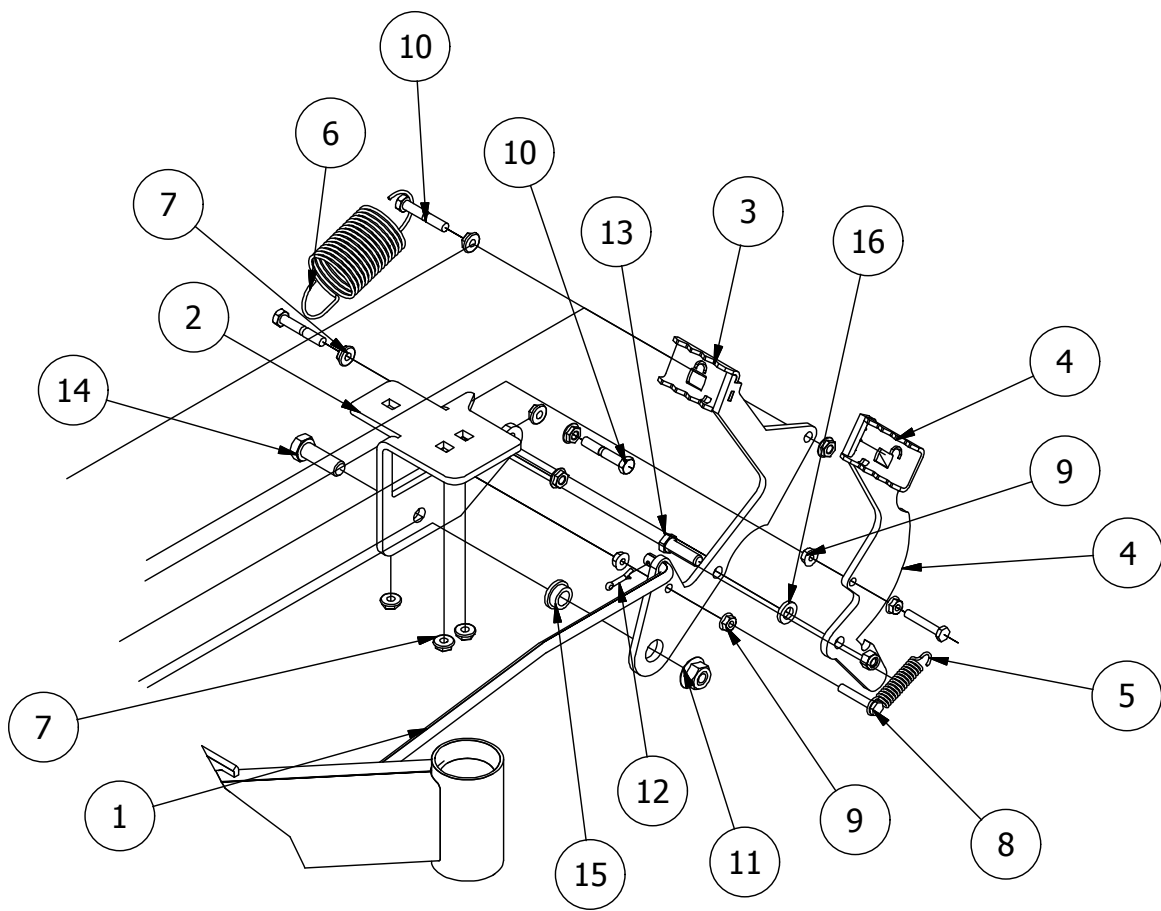

Brake, Floorboard, and Height Indicator Assembly

Page 7

Page 5

Page 6

Parts List

ITEM	QTY	PART NUMBER	DESCRIPTION
1	1	490-0007-00	Mower RT Frame Assembly
2	1	439-0007-00	Mower Floorboard
3	1	481-0008-00	Mower Logo Floor Mat
4	1	439-0059-00	Mower Deck Height Foot Pedal
5	10	414-0002-00	8MM PUSH TYPE RETAINER NYLON BLACK
6	3	418-0008-00	5/16-18 X 3/4 CARRIAGE BOLT ZINC
7	8	413-0002-00	1/2-13 NYLON INSERT FLANGE LOCKNUT ZC YELLOW
8	4	413-0004-00	3/8-16 HEX FLANGE NUT W/SERR ZINC
9	4	429-0002-00	Rubber Bumper
10	4	410-0010-00	1/2" ID X 5/8" OD X 1/2" LENGTH FLANGE BUSHING

DETAIL B

Detail B Parts List			
ITEM	QTY	PART NUMBER	DESCRIPTION
1	1	431-0004-00	Deck Height Brkt Right side
2	1	435-0008-00	Mower Deck Height Arm Right Link
3	1	437-0003-00	Mower Deck Height Selector Shaft
4	1	444-0001-00	Mower HEIGHT SELECTOR CAM PIN
5	1	426-0004-00	Mower Detent Spring Plunger Mounting Plate
6	1	434-0006-00	Deck Height Detent Spring Plunger
7	2	435-0007-00	Mower Deck Link
8	1	439-0074-00	Mower Deck Height Indicator Rod Bracket
9	2	413-0023-00	1/4-20 HEX FLANGE NUT W/SERR ZINC
10	3	413-0002-00	1/2-13 NYLON INSERT FLANGE LOCKNUT ZC YELLOW
11	2	413-0004-00	3/8-16 HEX FLANGE NUT W/SERR ZINC
12	3	410-0009-00	1/2" ID X 3/4" OD X 3/8" LENGTH FLANGE BUSHING
13	2	418-0046-00	7/16-14 X 2 HEX C/S GR 5 ZINC YELLOW
14	4	413-0011-00	7/16-14 HEX FLANGE NUT W/SERR ZINC YELLOW
15	1	418-0047-00	1/2-13 X 1-1/2 HEX FLANGE BOLT ZINC YELLOW
16	1	419-0010-00	.443 ID X .750 OD X .125 THK NYLON BLACK
17	1	418-0042-00	1/2-13 X 3-1/2 HEX C/S GR 5 ZINC YELLOW
18	2	418-0052-00	1/4-20 X 3/4 CARRIAGE BOLT ZINC
19	2	418-0053-00	3/8-16 X 1 CARRIAGE BOLT ZINC
20	2	413-0037-00	1/2-13 HEX JAM NUT ZINC
21	1	413-0048-00	5/8-11 HEX NUT ZINC YELLOW
22	1	410-0010-00	1/2" ID X 5/8" OD X 1/2" LENGTH FLANGE BUSHING
23	1	490-0045-00	Mower Deck Height Cam Casting
24	1	445-0002-00	Mower Deck Height Control Knob