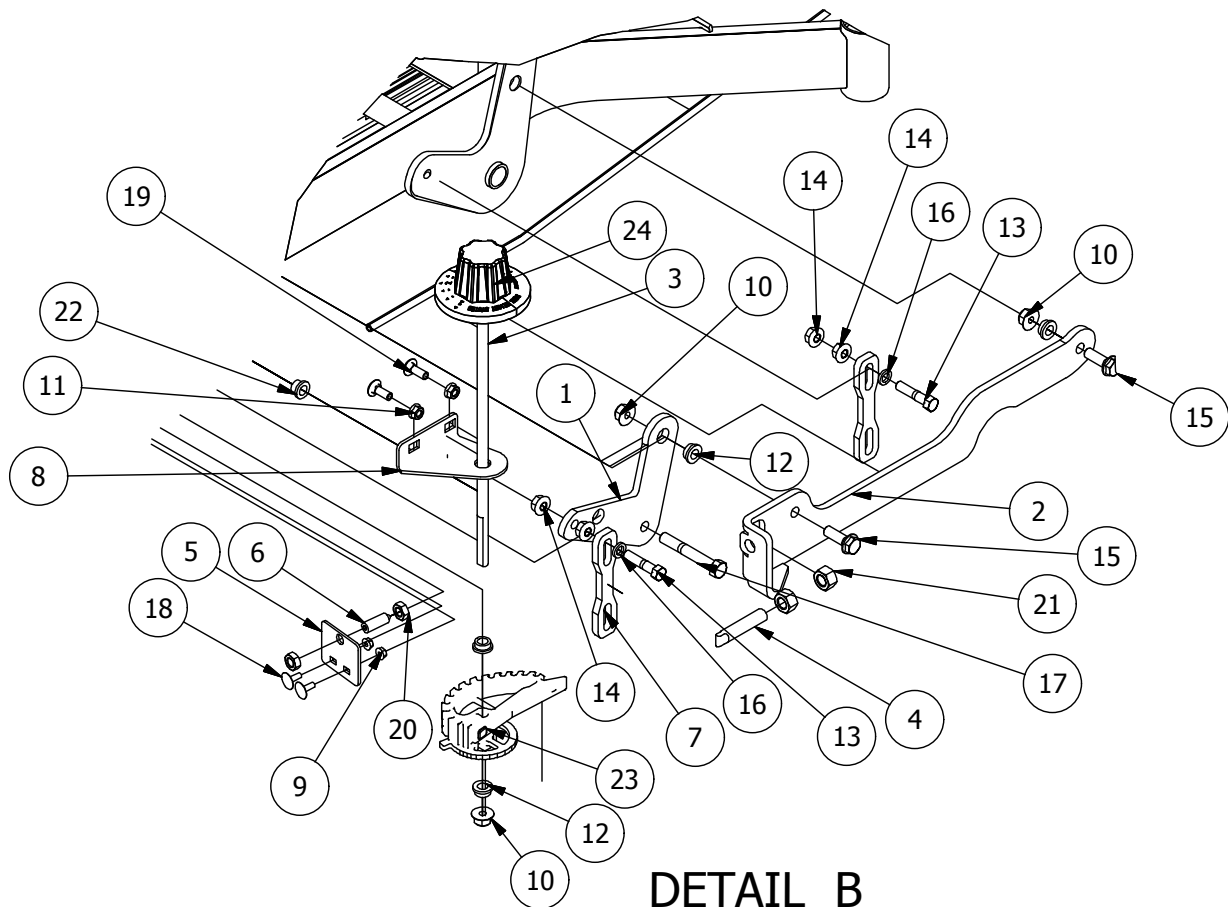

Brake, Floorboard, and Height Indicator Assembly

Page 7

Page 5

Page 6

Parts List

ITEM	QTY	PART NUMBER	DESCRIPTION
1	1	490-0007-00	Mower RT Frame Assembly
2	1	439-0007-00	Mower Floorboard
3	1	481-0008-00	Mower Logo Floor Mat
4	1	439-0059-00	Mower Deck Height Foot Pedal
5	10	414-0002-00	8MM PUSH TYPE RETAINER NYLON BLACK
6	3	418-0008-00	5/16-18 X 3/4 CARRIAGE BOLT ZINC
7	8	413-0002-00	1/2-13 NYLON INSERT FLANGE LOCKNUT ZC YELLOW
8	4	413-0004-00	3/8-16 HEX FLANGE NUT W/SERR ZINC
9	4	429-0002-00	Rubber Bumper
10	4	410-0010-00	1/2" ID X 5/8" OD X 1/2" LENGTH FLANGE BUSHING

DETAIL B

Detail B Parts List			
ITEM	QTY	PART NUMBER	DESCRIPTION
1	1	431-0004-00	Deck Height Brkt Right side
2	1	435-0008-00	Mower Deck Height Arm Right Link
3	1	437-0003-00	Mower Deck Height Selector Shaft
4	1	444-0001-00	Mower HEIGHT SELECTOR CAM PIN
5	1	426-0004-00	Mower Detent Spring Plunger Mounting Plate
6	1	434-0006-00	Deck Height Detent Spring Plunger
7	2	435-0007-00	Mower Deck Link
8	1	439-0074-00	Mower Deck Height Indicator Rod Bracket
9	2	413-0023-00	1/4-20 HEX FLANGE NUT W/SERR ZINC
10	3	413-0002-00	1/2-13 NYLON INSERT FLANGE LOCKNUT ZC YELLOW
11	2	413-0004-00	3/8-16 HEX FLANGE NUT W/SERR ZINC
12	3	410-0009-00	1/2" ID X 3/4" OD X 3/8" LENGTH FLANGE BUSHING
13	2	418-0046-00	7/16-14 X 2 HEX C/S GR 5 ZINC YELLOW
14	4	413-0011-00	7/16-14 HEX FLANGE NUT W/SERR ZINC YELLOW
15	1	418-0047-00	1/2-13 X 1-1/2 HEX FLANGE BOLT ZINC YELLOW
16	1	419-0010-00	.443 ID X .750 OD X .125 THK NYLON BLACK
17	1	418-0042-00	1/2-13 X 3-1/2 HEX C/S GR 5 ZINC YELLOW
18	2	418-0052-00	1/4-20 X 3/4 CARRIAGE BOLT ZINC
19	2	418-0053-00	3/8-16 X 1 CARRIAGE BOLT ZINC
20	2	413-0037-00	1/2-13 HEX JAM NUT ZINC
21	1	413-0048-00	5/8-11 HEX NUT ZINC YELLOW
22	1	410-0010-00	1/2" ID X 5/8" OD X 1/2" LENGTH FLANGE BUSHING
23	1	490-0045-00	Mower Deck Height Cam Casting
24	1	445-0002-00	Mower Deck Height Control Knob