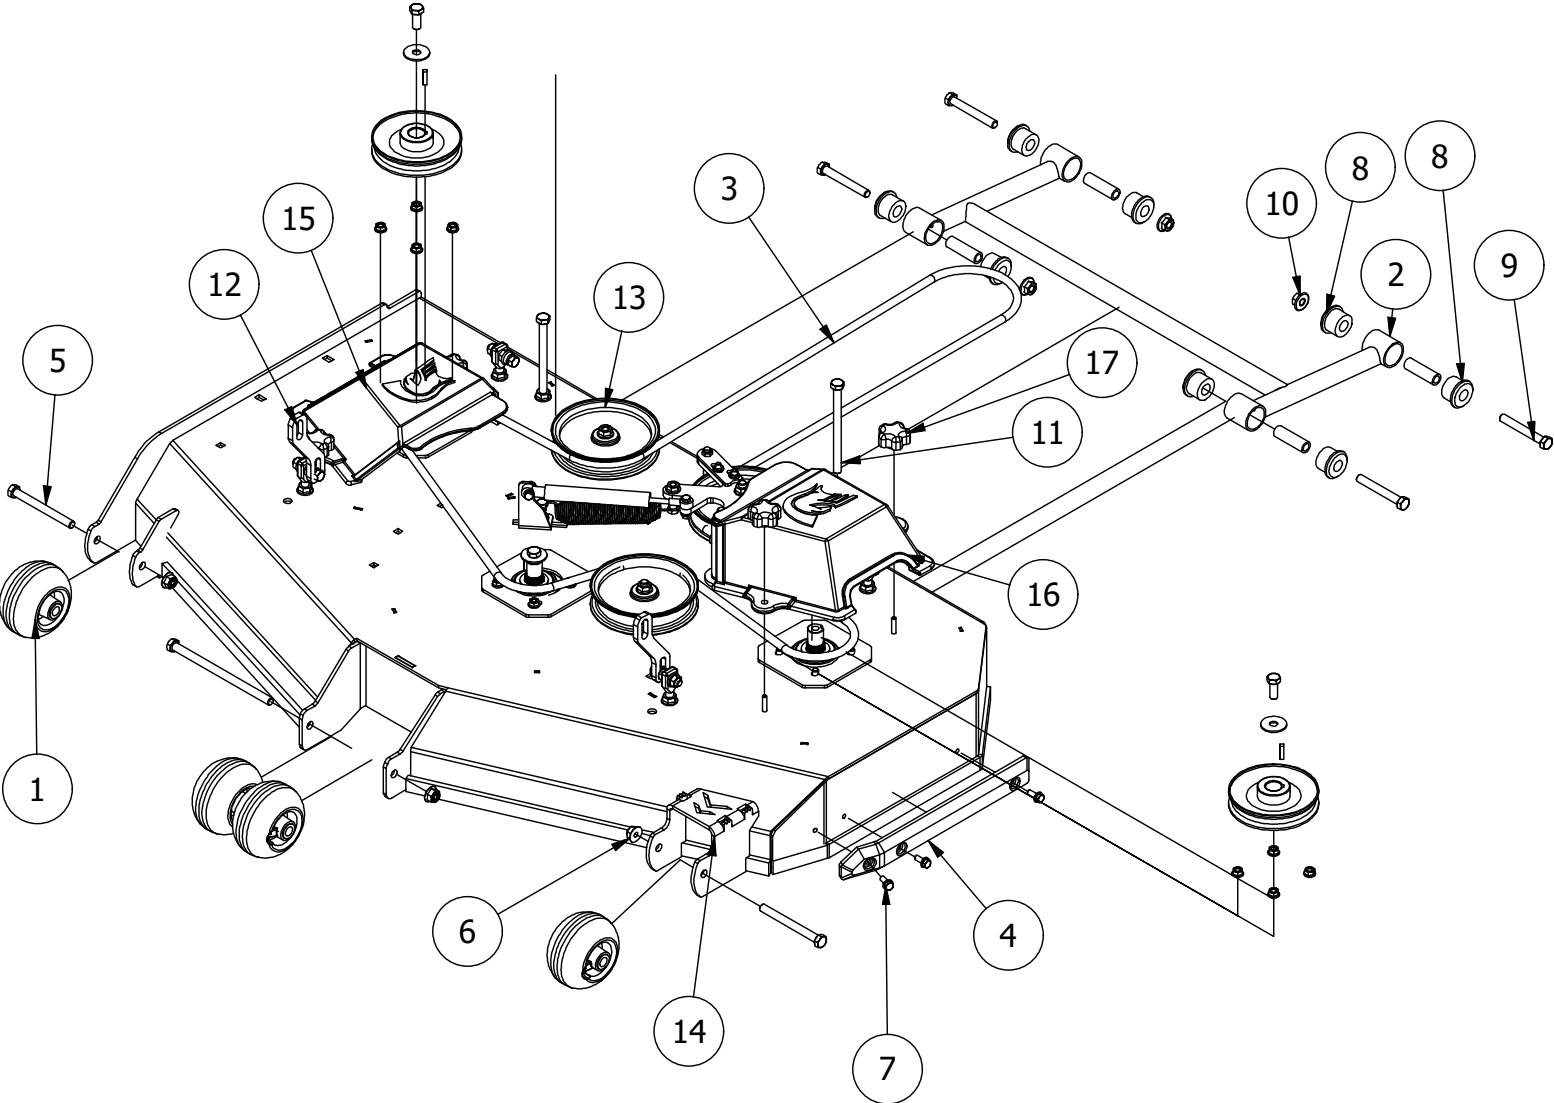

DETAIL B

Parts List			
ITEM	QTY	PART NUMBER	DESCRIPTION
1	1	490-0023-00	Mower Seat Base Assembly
2	1	439-0113-00	RZ Mower Seat Brtk
3	4	418-0040-00	3/8-16 X 1 HEX FLANGE BOLT GR 8 ZC YELLOW
4	4	413-0004-00	3/8-16 HEX FLANGE NUT W/SERR ZINC
5	2	410-0010-00	1/2" ID X 5/8" OD X 1/2" LENGTH FLANGE BUSHING
6	2	418-0038-00	1/2 X 1/2 SOCKET SHOULDER BOLT ZC YELLOW
7	4	413-0019-00	5/16-18 NYLON INSERT FLANGE L/NUT ZINC
8	2	413-0029-00	3/8-16 NYLON INSERT FLANGE L/NUT ZC YELLOW
9	4	413-0001-00	7/16-14 HEX FLANGE NUT W/SERR ZINC
10	1	471-0015-00	360 Seat

54" Deck Assembly 1

PARTS LIST			
ITEM	QTY	PART NUMBER	DESCRIPTION
1	4	422-0001-00	Anti-Scalp Wheel
2	1	490-0014-00	Mower 54"/61" Deck Frame Stabilizer Assembly
3	1	461-0001-00	54" Mower Deck Belt, HB x 153.5" Effective Length
4	1	429-0001-00	Mower Nylon Deck Guard
5	2	418-0016-00	1/2-13 X 5 HEX C/S GR 2 ZINC YELLOW
6	4	413-0002-00	1/2-13 NYLON INSERT FLANGE LOCKNUT ZC YELLOW
7	3	418-0049-00	5/16-18 X 3/4 IND HWH TRI LOB ZINC
8	8	732-2000-00	Large MTV A-Arm Bushing
9	4	418-0021-00	1/2-13 X 3-3/4 HEX C/S GR 5 ZINC
10	4	413-0017-00	1/2-13 NYLON INSERT FLANGE LOCKNUT ZINC W/SERRATIONS
11	2	418-0044-00	1/2-13 X 6-1/2 HEX C/S GR 8 ZINC YELLOW
12	2	435-0010-00	Mower 54" Deck Front Height Arm Connecting Link
13	2	433-0015-00	6-3/4" Idler Pulley, 15/16" Spacer Assembly
14	1	490-0063-00	2020 54" RT/SRT Deck Assembly
15	1	414-0019-00	48" & 54" Deck Right Pulley Cover
16	1	414-0018-00	48" & 54" Deck Left Pulley Cover
17	4	445-0003-00	Lobed Knob w/ 5/16"-18 insert