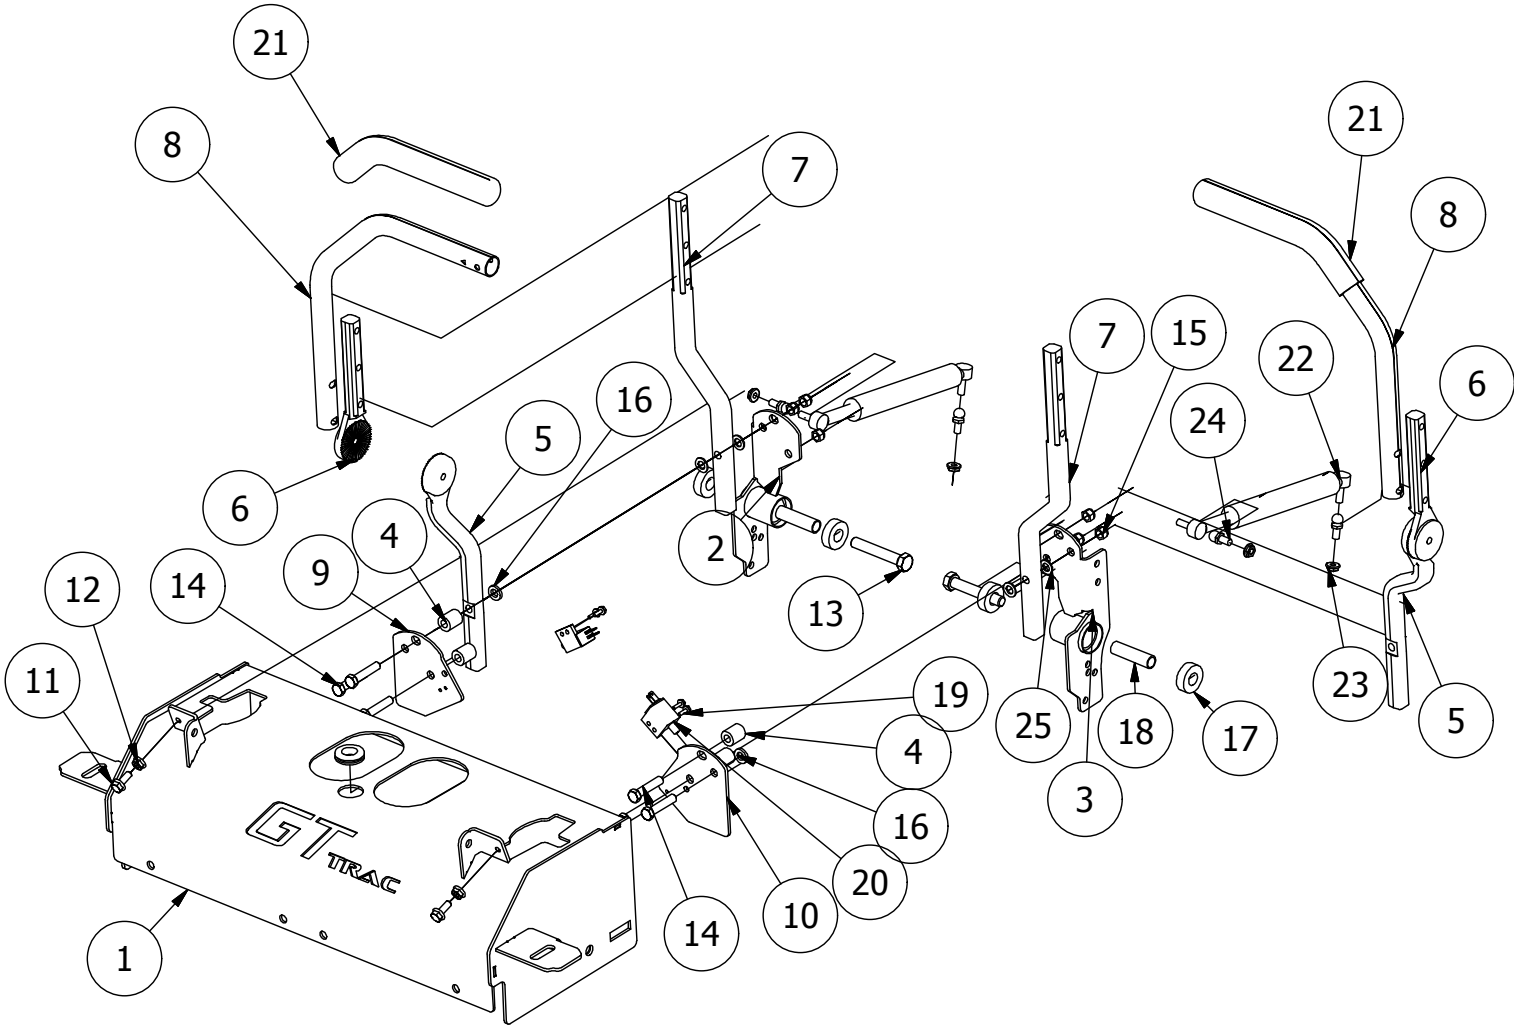

Drive Arm Assembly

Drive Arm Assembly Parts List

ITEM	QTY	PART NUMBER	DESCRIPTION
1	1	490-0023-00	Mower Seat Base Assembly
2	1	490-0013-00	Mower Right Drive Arm Bracket Assembly
3	1	490-0012-00	Mower Left Drive Arm Bracket Assembly
4	4	425-0003-00	Mower Drive Arm Spacer
5	2	431-0002-00	Height/Pitch Adjustable Lower Drive Arm
6	2	431-0003-00	Height/Pitch Adjustable Upper Drive Arm
7	2	431-0001-00	Height Adjustable Drive Arm
8	2	403-0020-00	Mower Drive Handle Tube
9	1	426-0003-00	Mower Right Control Arm Limit Switch Plate
10	1	426-0002-00	Mower Left Control Arm Limit Switch Plate
11	2	418-0049-00	5/16-18 X 3/4 IND HWH TRI LOB ZINC
12	6	413-0022-00	5/16-18 HEX FLANGE NUT W/SERR ZINC YELLOW
13	2	418-0050-00	1/2-13 X 3 HEX C/S GR 5 ZINC
14	6	418-0051-00	3/8-16 X 1-3/4 HEX C/S GR 2 ZINC
15	6	413-0013-00	3/8-16 NYLON INSERT FLANGE LOCKNUT ZINC
16	4	419-0015-00	3/8" ID X 3/4" OD X 1/8" THK BRONZE WASHER
17	4	410-0005-00	5/8" ID X 1-3/8" OD X 7/16" THK BEARING
18	2	425-0004-00	Mower Drive Arm Hub & Deck Lift Arm Spacer
19	4	418-0032-00	8-32 X 1/2 IND. HWH SLOT TYPE F TCS ZINC
20	2	486-0030-00	Safety Switch
21	2	484-0001-00	Handle Grip
22	2	487-0001-00	Control Arm Damper
23	4	413-0024-00	5/16-18 HEX SERRATED LARGE FLANGE L/NUT ZC
24	4	487-0005-00	Control Arm Damper Ball Stud
25	4	410-0011-00	.375 ID X .750 OD X .062 THK THRUST BEARING OIL-IMPREG BRNZ