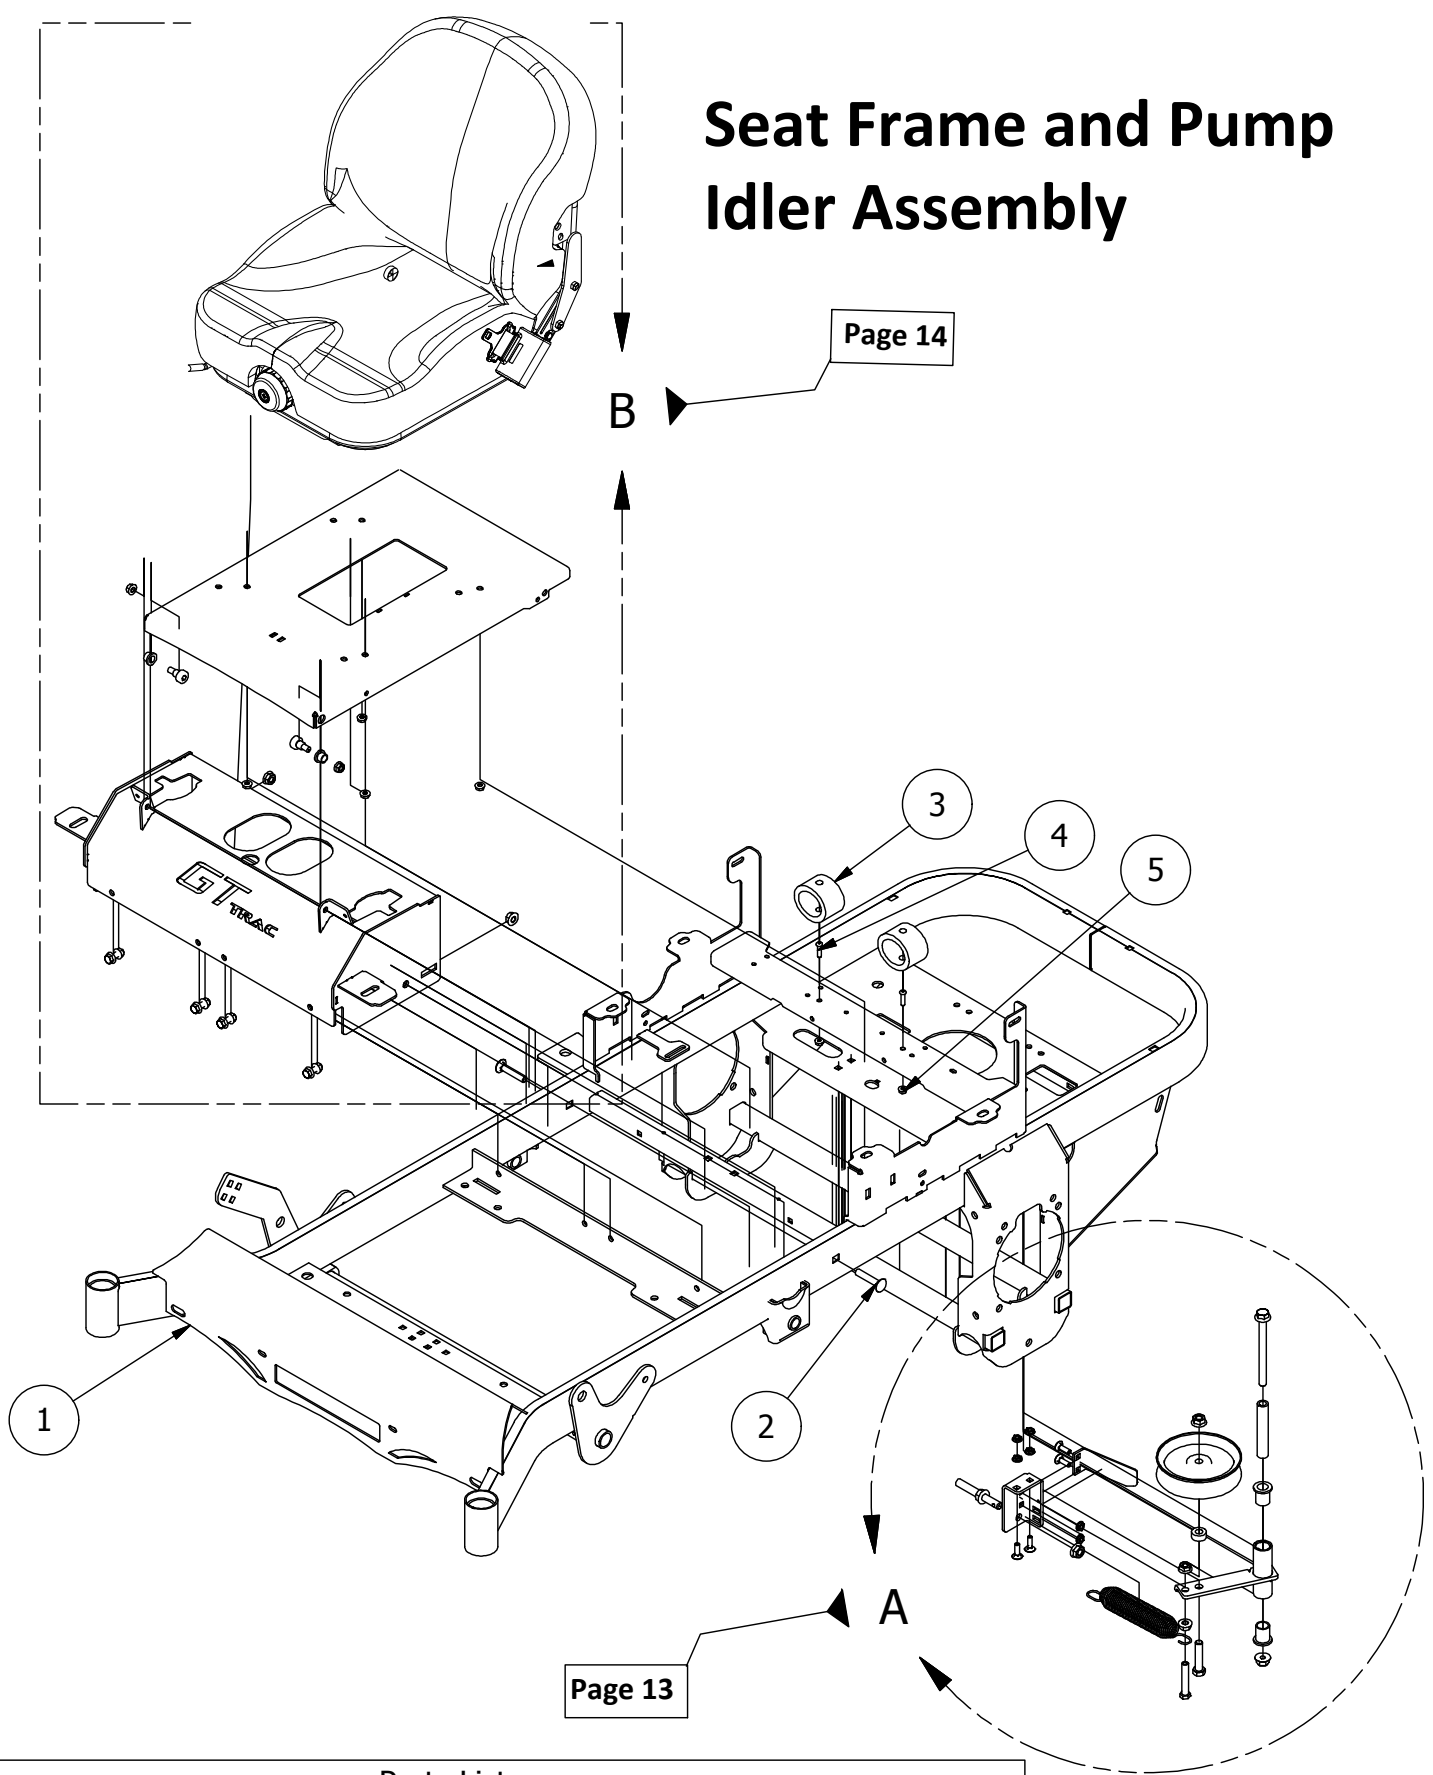

Seat Frame and Pump Idler Assembly

Parts List

ITEM	QTY	PART NUMBER	DESCRIPTION
1	1	490-0007-00	Mower RT Frame Assembly
2	2	418-0041-00	7/16-14 X 2-1/4 CARRIAGE BOLT ZINC
3	2	487-0004-00	Seat Suspension Elastomer GBR-7
4	2	418-0039-00	1/4-20 X 1 BUTTON SOCKET C/S
5	2	413-0026-00	1/4-20 NYLON INSERT FLANGE L/NUT ZINC