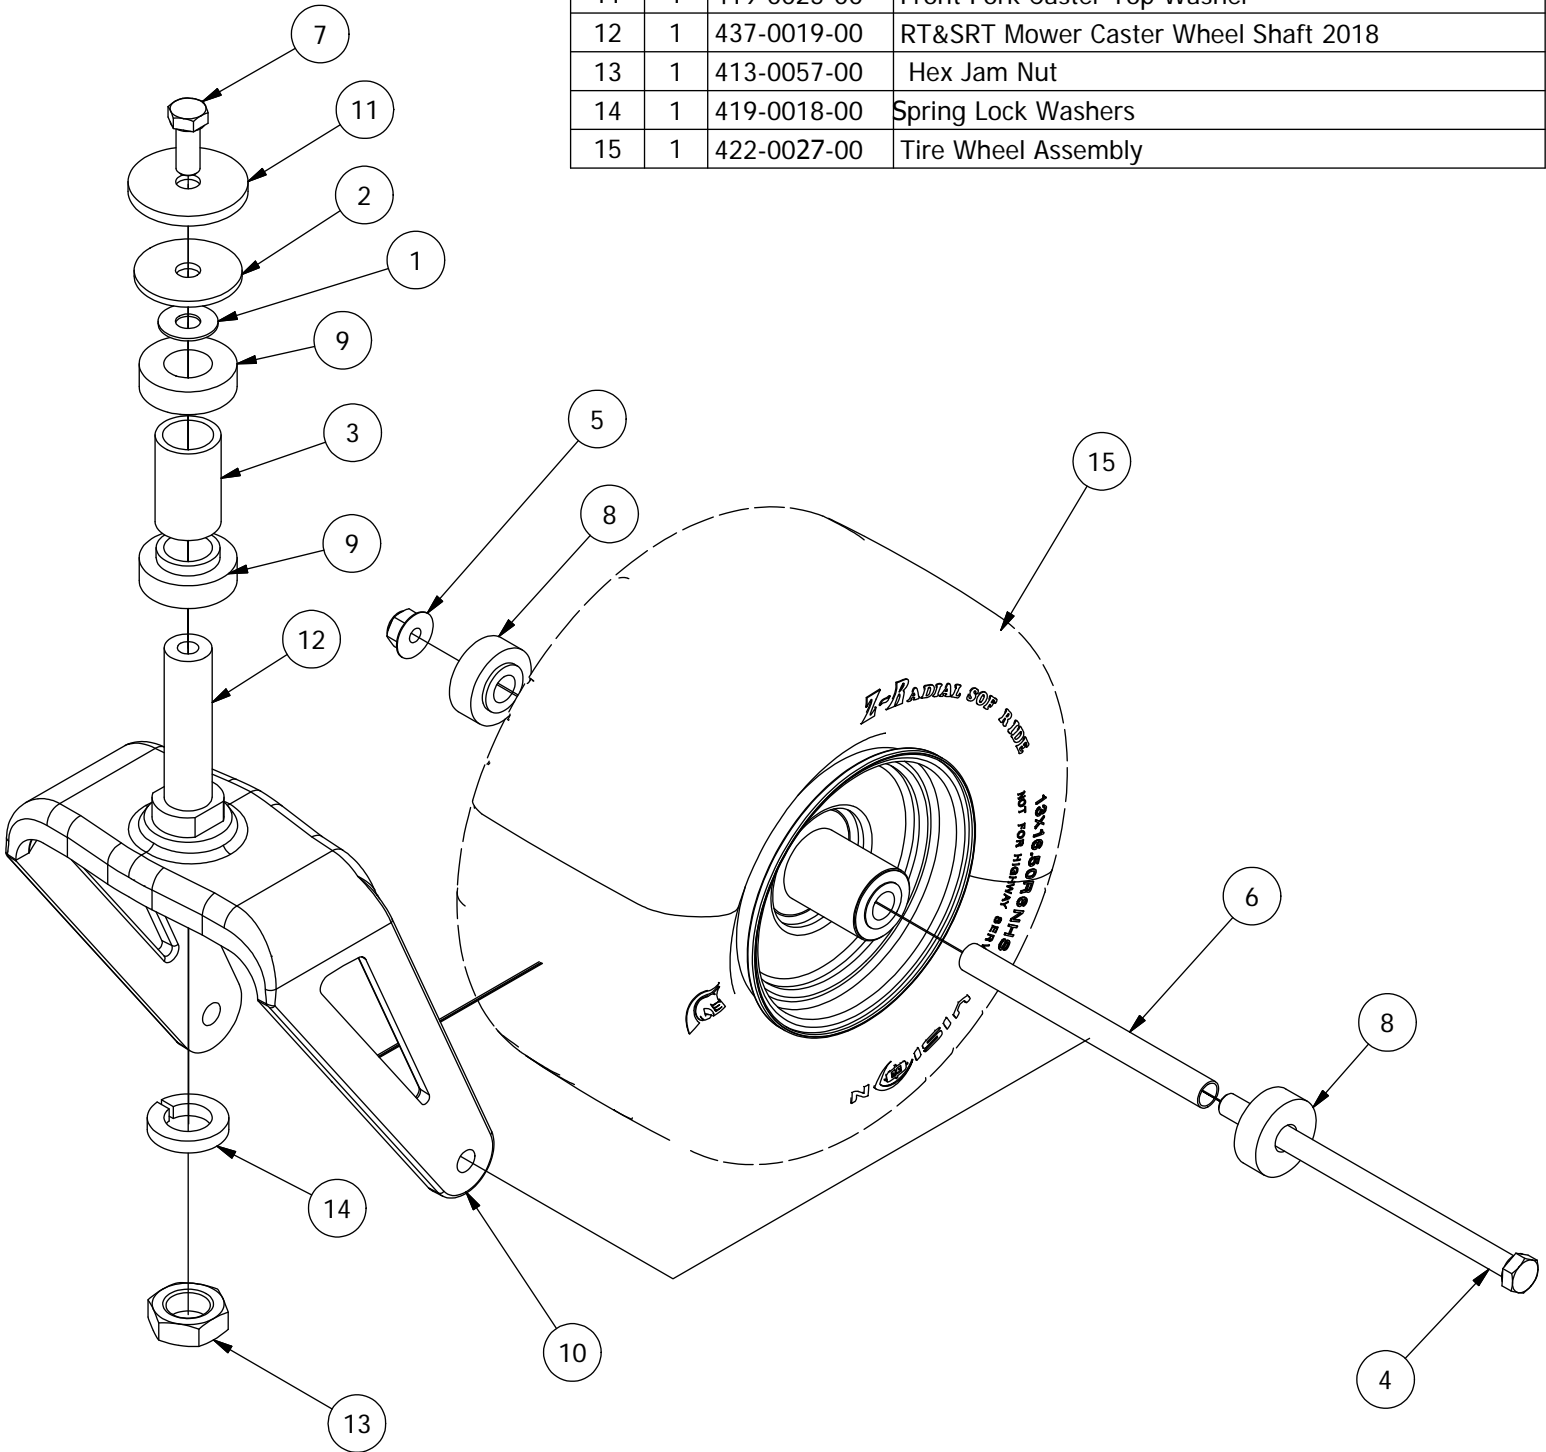

**BushRanger RT Pro Mower
Parts Manual 2020**

TABLE OF CONTENTS

FRONT FORK.....	3
BRAKE, FLOORBOARD, AND HEIGHT INDICATOR ASSEMBLY	4-7
BRAKE ASSEMBLY	5
HEIGHT INDICATOR ASSEMBLY	6-7
BATTERY ASSEMBLY	8
DRIVE ARM ASSEMBLY	10-11
SEAT FRAME AND PUMP IDLER ASSEMBLY	12-14
PUMP IDLER ASSEMBLY	13
SEAT FRAME ASSEMBLY	14
GAS TANK ASSEMBLY.....	15-16
DECK ASSEMBLIES	17-25
54" DECK ASSEMBLY 1	17-18
54" DECK ASSEMBLY 2	19-20
61" DECK ASSEMBLY 1	21-22
61" DECK ASSEMBLY 2	23-24
DECK SPINDLE ASSEMBLY	25
TRANSMISSION ASSEMBLY.....	26-27
KAWASAKI FR730.....	28
DECALS	29-30

Front Fork Assembly

Front Fork Assembly			
ITEM	QTY	PART NUMBER	DESCRIPTION
1	1	419-0002-00	1/2 FENDER WASHER 1-1/4" OD ZINC
2	1	426-0006-00	Mower Caster Shaft Washer
3	1	425-0011-00	Mower Bearing Retainer Spacer
4	1	418-0003-00	1/2-13 X 8-1/2 HEX C/S GR 5 ZINC YELLOW
5	1	413-0002-00	1/2-13 NYLON INSERT FLANGE LOCKNUT ZC YELLOW
6	1	425-0010-00	Mower Caster Fork Wheel Spacer
7	1	418-0006-00	1/2-20 X 1-1/4 HEX C/S GR 5 ZINC
8	2	410-0014-00	Mower Caster Wheel Bearing
9	2	410-0006-00	Mower Caster Shaft Bearing
10	1	423-0001-00	RT&SRT Caster Wheel Fork 2018
11	1	419-0025-00	Front Fork Caster Top Washer
12	1	437-0019-00	RT&SRT Mower Caster Wheel Shaft 2018
13	1	413-0057-00	Hex Jam Nut
14	1	419-0018-00	Spring Lock Washers
15	1	422-0027-00	Tire Wheel Assembly

Brake, Floorboard, and Height Indicator Assembly

Page 7

Page 5

Page 6

Parts List

ITEM	QTY	PART NUMBER	DESCRIPTION
1	1	490-0007-00	Mower RT Frame Assembly
2	1	439-0007-00	Mower Floorboard
3	1	481-0008-00	Mower Logo Floor Mat
4	1	439-0059-00	Mower Deck Height Foot Pedal
5	10	414-0002-00	8MM PUSH TYPE RETAINER NYLON BLACK
6	3	418-0008-00	5/16-18 X 3/4 CARRIAGE BOLT ZINC
7	8	413-0002-00	1/2-13 NYLON INSERT FLANGE LOCKNUT ZC YELLOW
8	4	413-0004-00	3/8-16 HEX FLANGE NUT W/SERR ZINC
9	4	429-0002-00	Rubber Bumper
10	4	410-0010-00	1/2" ID X 5/8" OD X 1/2" LENGTH FLANGE BUSHING