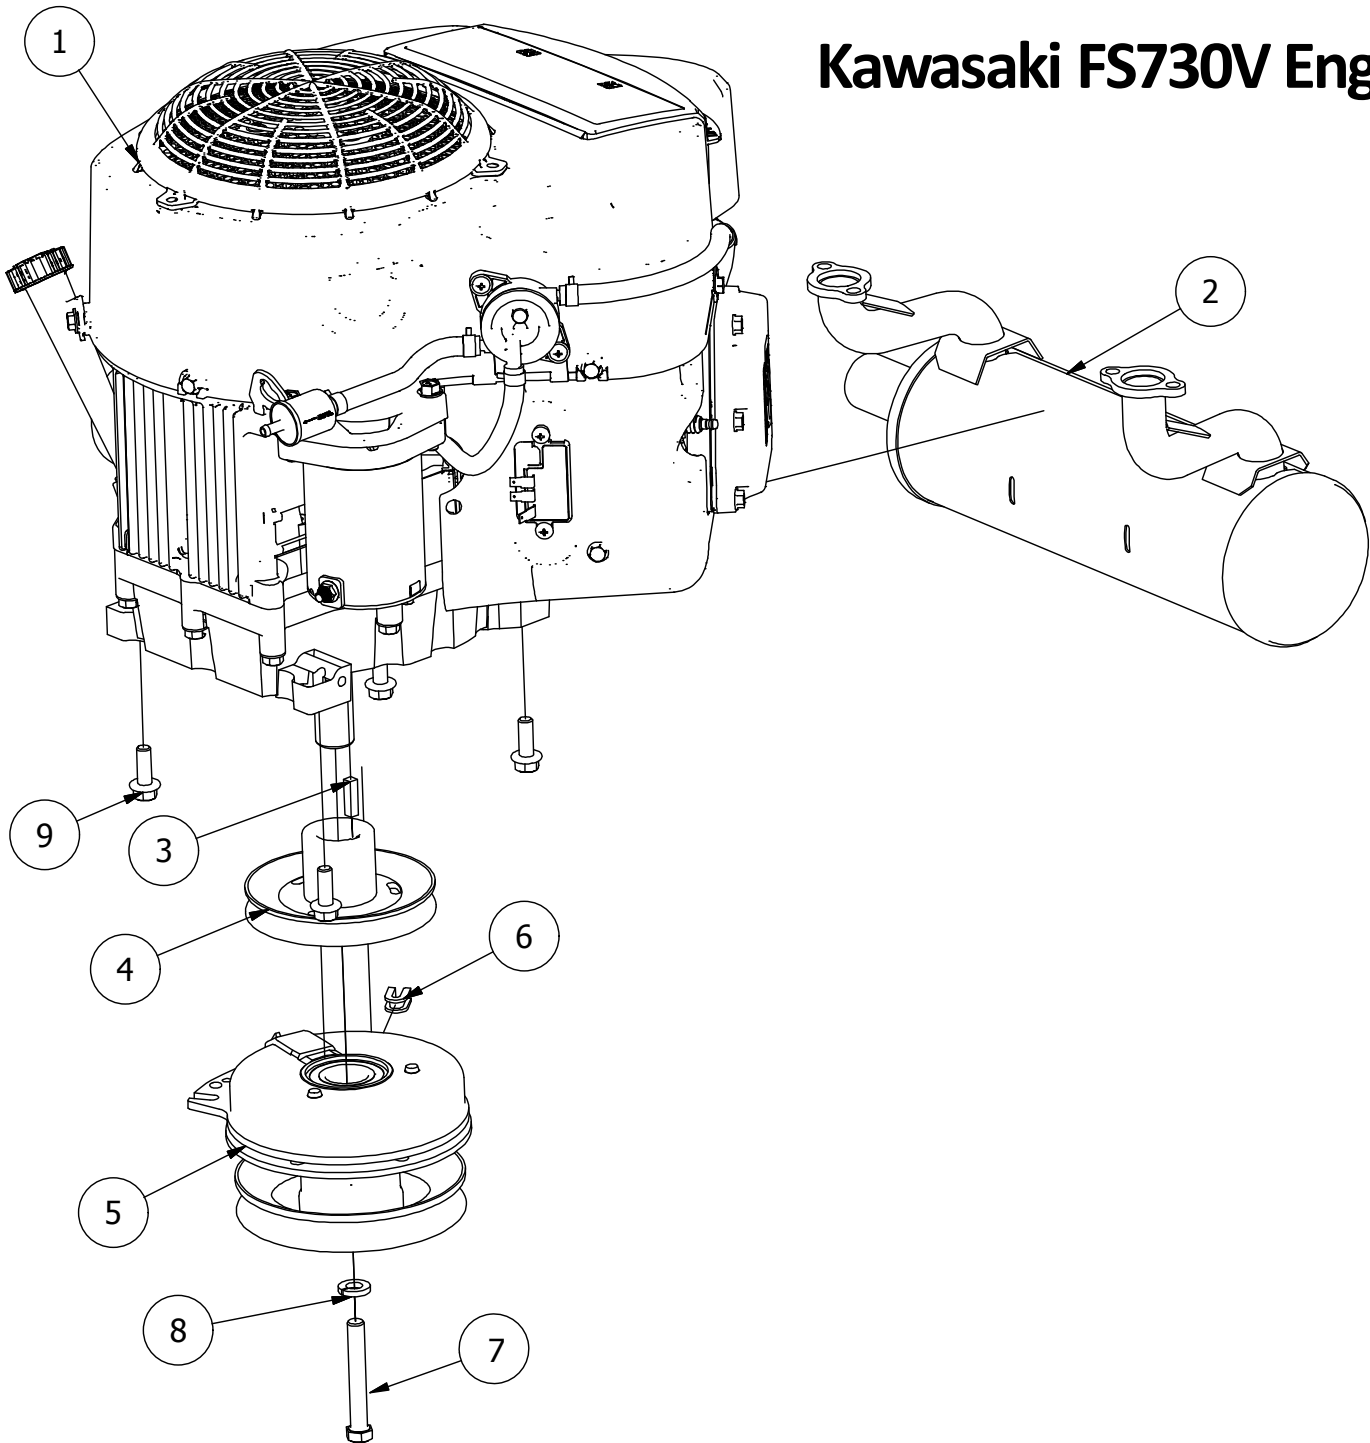

Kawasaki FS730V Engine

Parts List

ITEM	QTY	PART NUMBER	DESCRIPTION
1	1	415-0003-00	Kawasaki FS730V Engine
2	1	415-0074-00	2019 Exhaust System w/ Muffler for Kawasaki FR/FS 730V
3	1	442-0001-00	1/4 X 1 SQUARE KEY STOCK
4	1	433-0001-00	Drive Pulley, A Belt
5	1	470-0002-00	PTO Clutch
6	1	437-0025-00	Mower Rotation Stop Brkt Sleeve
7	1	418-0022-00	7/16-20 X 3 HEX C/S GR 8 ZC YELLOW
8	1	419-0005-00	1/4-20 X 1/2 Carriage Bolt ZC Yellow
9	4	413-0012-00	3/8-16 X 1-1/8 IND HWH W/SERR TRI LOB ZY