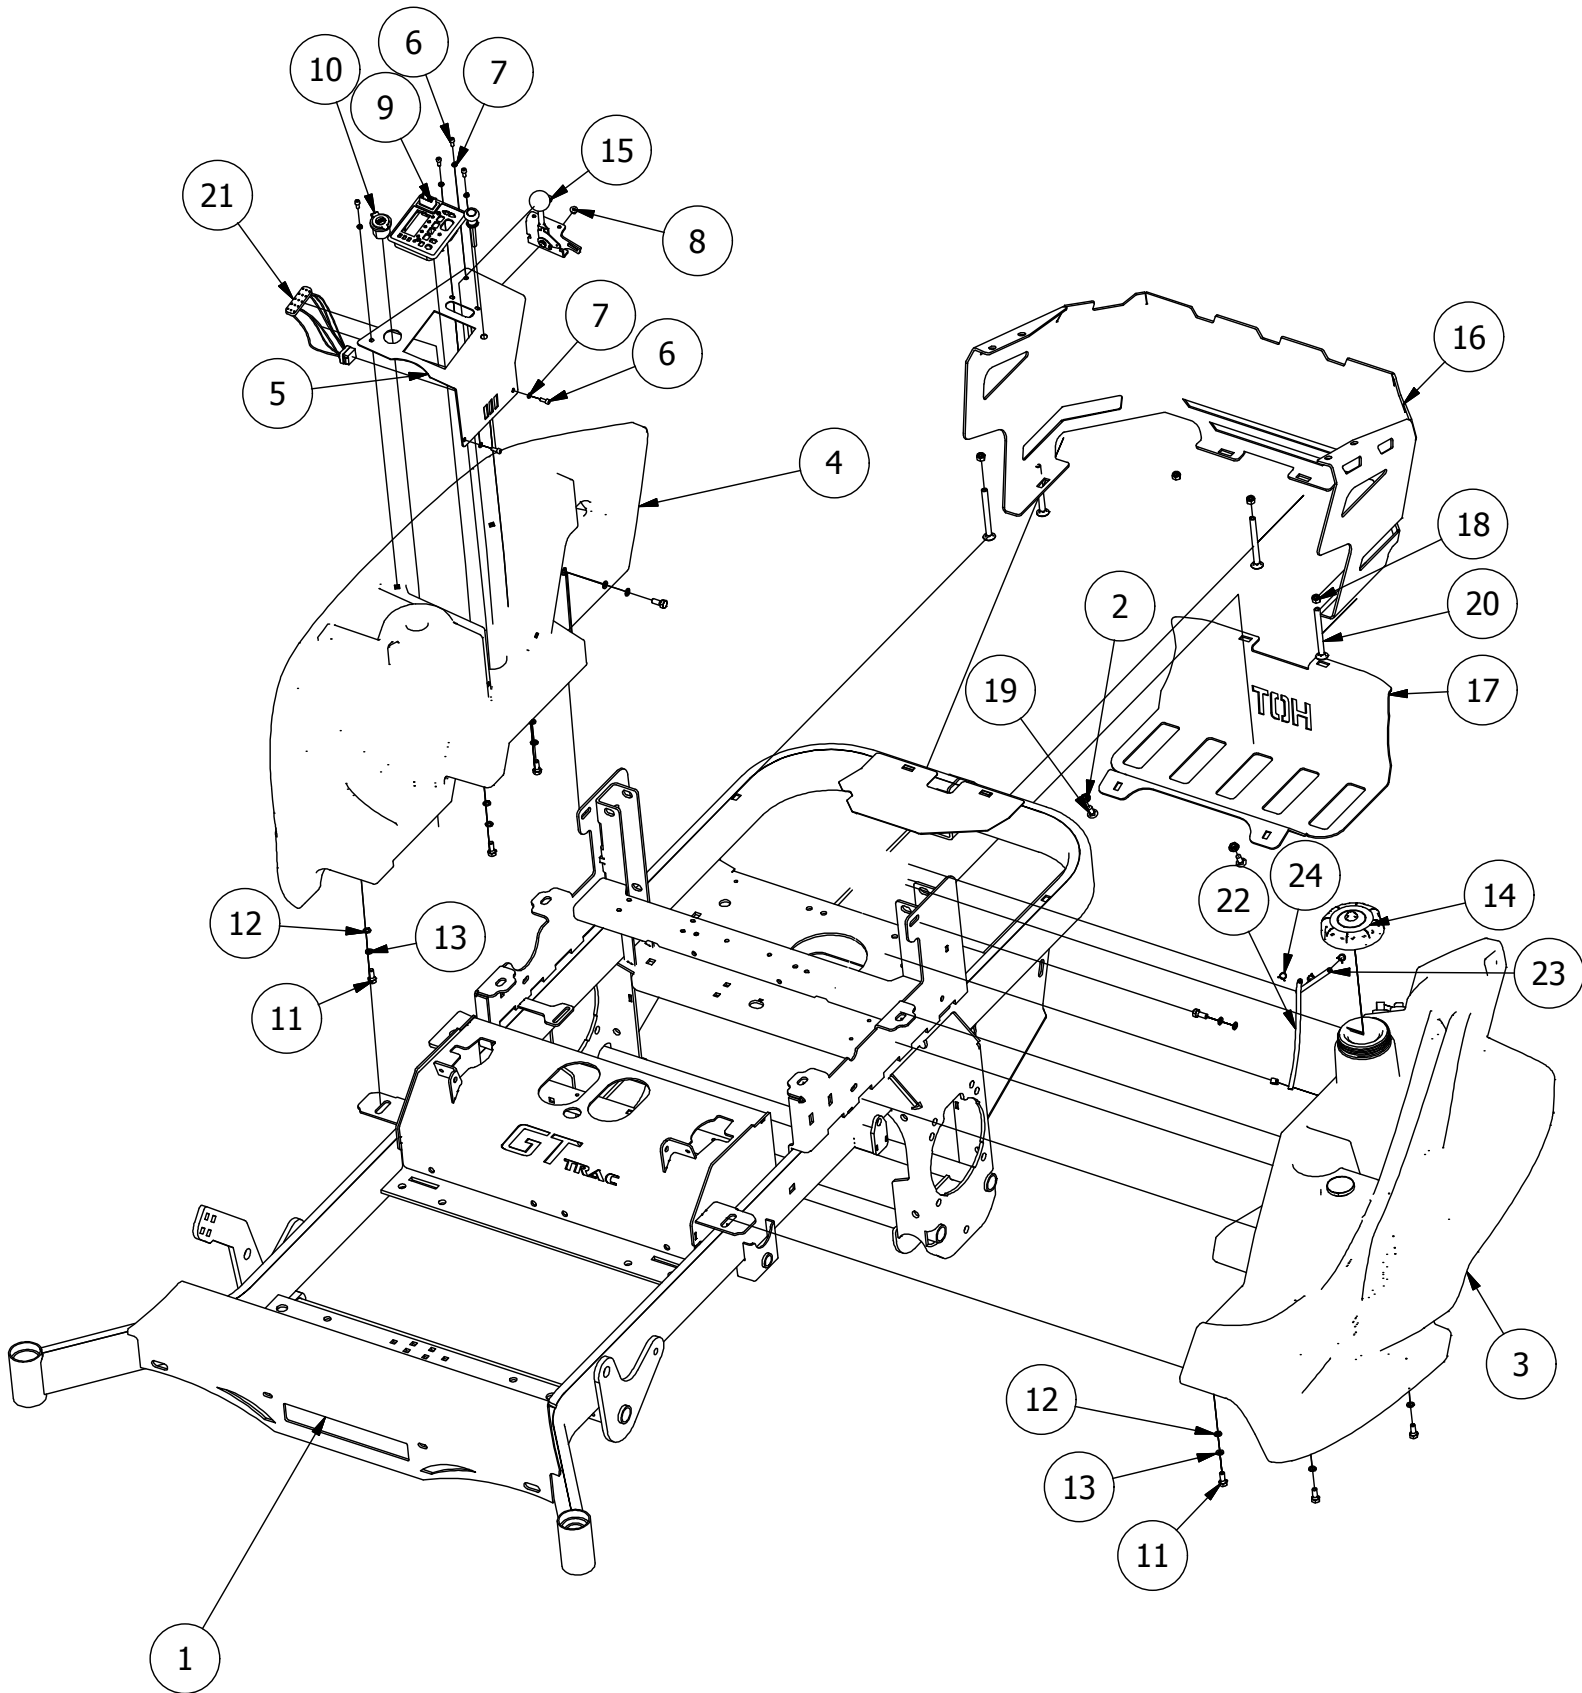

Gas Tank Assembly

Gas Tank Assembly Parts List

ITEM	QTY	PART NUMBER	DESCRIPTION
1	1	490-0007-00	Mower RT Frame Assembly
2	2	413-0006-00	5/16-18 HEX FLANGE NUT W/SERR ZINC
3	1	467-0001-00	Gas Tank
4	1	467-0002-00	Console
5	1	439-0022-00	Mower Control Panel Bracket
6	6	418-0055-00	10-24 X 1/2 SOCKET C/S 18-8 SS
7	6	419-0011-00	#10 SPLIT LOCKWASHER 18-8 SS
8	2	413-0008-00	10-24 NYLON INSERT LOCKNUT 18-8 SS
9	1	486-0004-00	Mower Control Console, Carbureted Engine
10	1	677-2075-00	12 Volt Auxilliary Plug
11	8	418-0054-00	5/16-18 X 3/4 HEX C/S ZINC
12	8	419-0007-00	1/2 USS FLAT WASHER ZINC
13	8	419-0009-00	5/16 SPLIT LOCKWASHER ZINC
14	1	467-0008-00	Tank Fill Neck Non-Venting Cap
15	1	464-0001-00	Mower Throttle Cable Assembly w / Handle
16	1	439-0064-00	Mower Engine Cowling
17	2	439-0006-00	Mower Muffler Guard
18	4	413-0013-00	3/8-16 NYLON INSERT FLANGE LOCKNUT ZINC
19	2	418-0008-00	5/16-18 X 3/4 CARRIAGE BOLT ZINC
20	4	418-0018-00	3/8-16 X 4 CARRIAGE BOLT ZINC
21	1	486-0010-00	Mower B&S Vanguard 32hp/36hp Harness
22	1	751-1014-00	1/4 Fuel Line - Low Perm
23	1	451-0002-00	vapor vent line tube
24	4	472-0003-00	1/4 Spring Hose Clamp