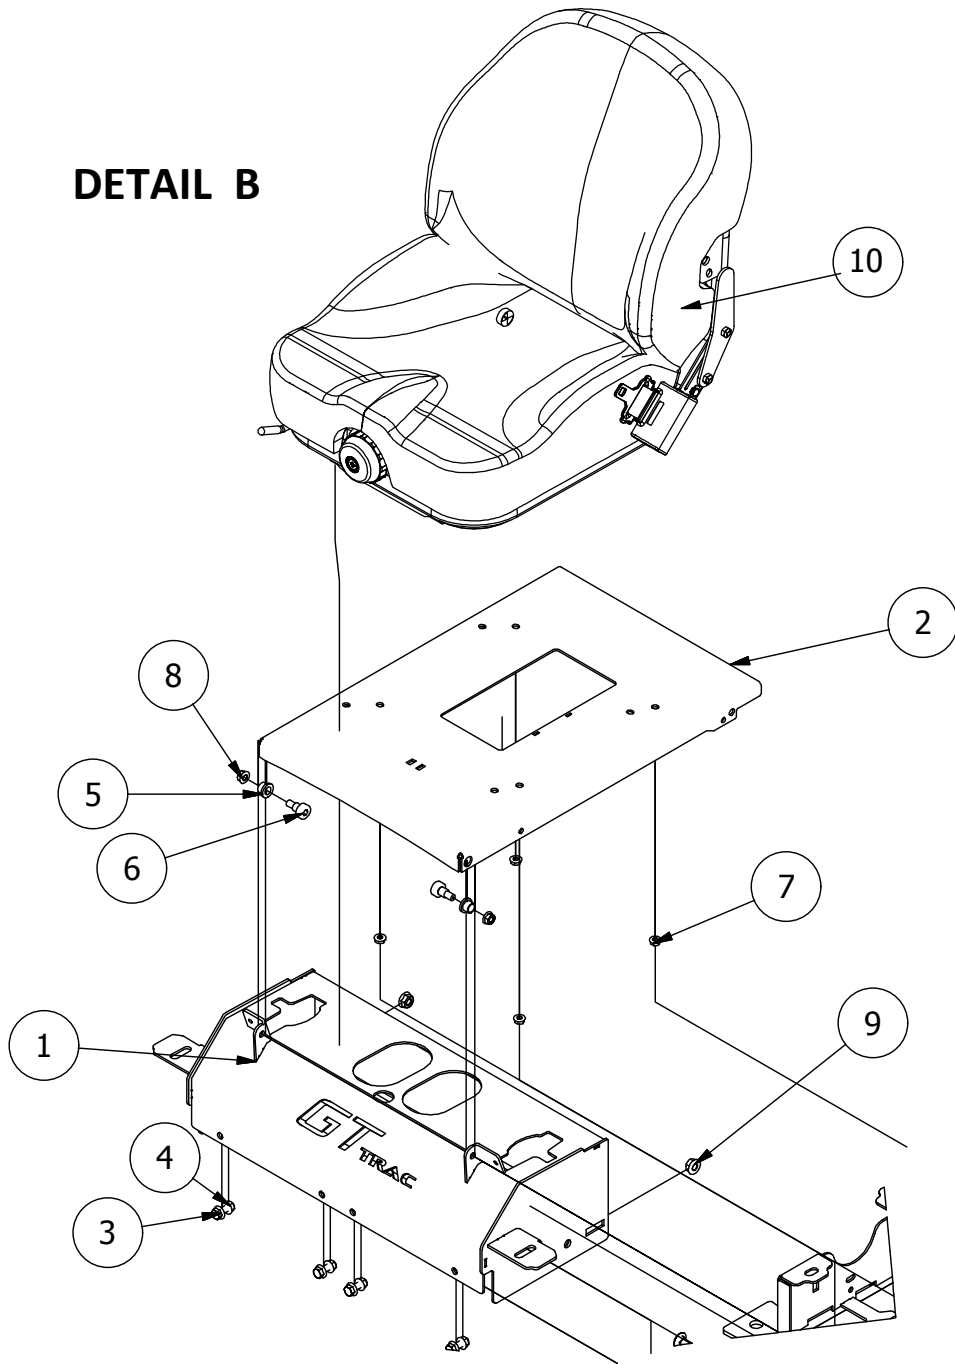

DETAIL B

Parts List			
ITEM	QTY	PART NUMBER	DESCRIPTION
1	1	490-0023-00	Mower Seat Base Assembly
2	1	439-0113-00	RZ Mower Seat Brtk
3	4	418-0040-00	3/8-16 X 1 HEX FLANGE BOLT GR 8 ZC YELLOW
4	4	413-0004-00	3/8-16 HEX FLANGE NUT W/SERR ZINC
5	2	410-0010-00	1/2" ID X 5/8" OD X 1/2" LENGTH FLANGE BUSHING
6	2	418-0038-00	1/2 X 1/2 SOCKET SHOULDER BOLT ZC YELLOW
7	4	413-0019-00	5/16-18 NYLON INSERT FLANGE L/NUT ZINC
8	2	413-0029-00	3/8-16 NYLON INSERT FLANGE L/NUT ZC YELLOW
9	4	413-0001-00	7/16-14 HEX FLANGE NUT W/SERR ZINC
10	1	471-0015-00	360 Seat