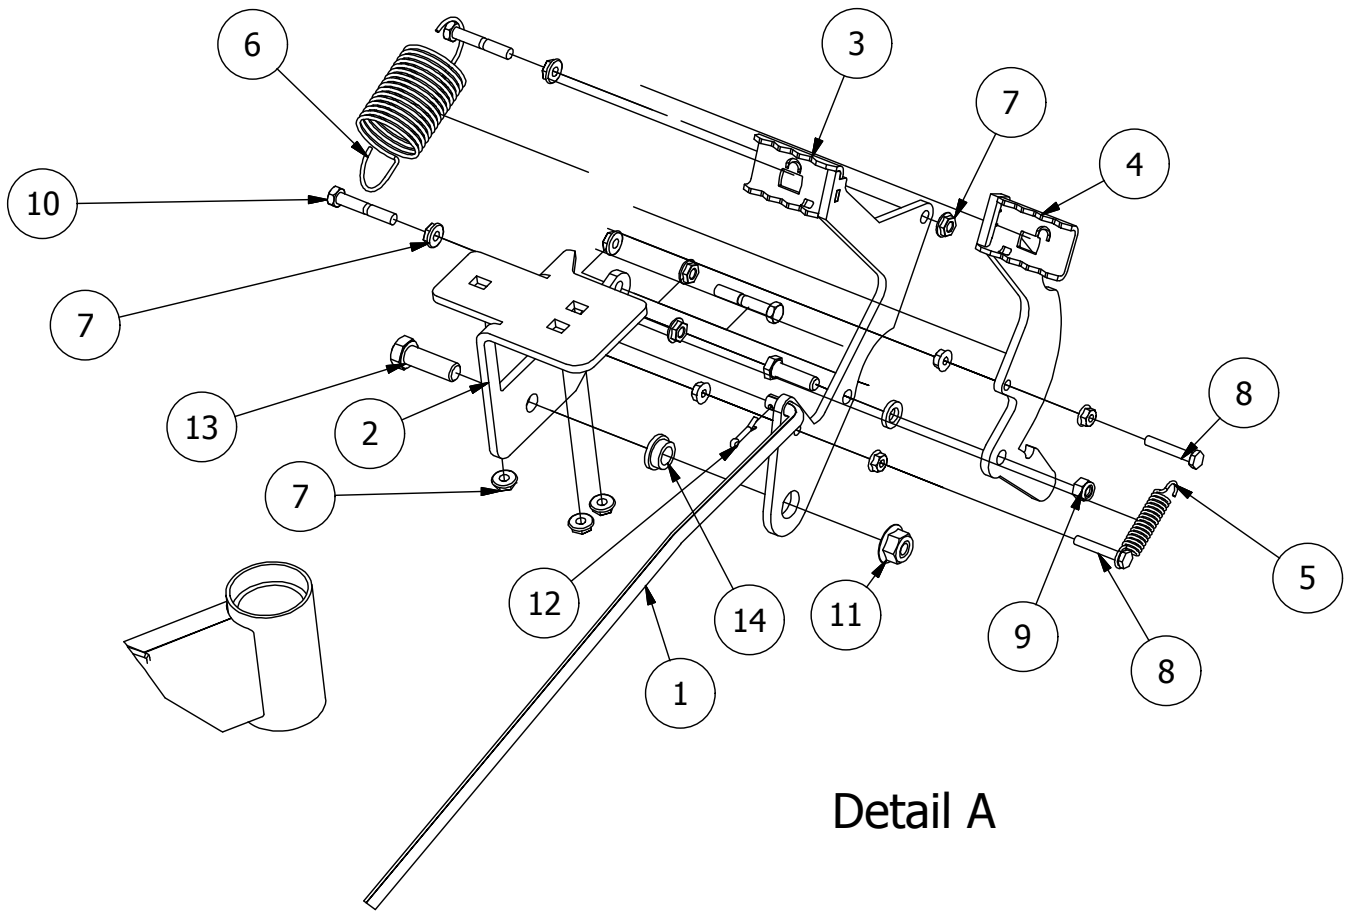

# Front Fork Assembly

Front Fork Parts List			
ITEM	QTY	PART NUMBER	DESCRIPTION
1	1	490-0046-00	RZ Caster Fork Assembly
2	1	419-0002-00	1/2 FENDER WASHER 1-1/4" OD ZINC
3	1	426-0006-00	Mower Caster Shaft Washer
4	1	425-0011-00	Mower Bearing Retainer Spacer
5	1	418-0003-00	1/2-13 X 8-1/2 HEX C/S GR 5 ZINC YELLOW
6	1	413-0002-00	1/2-13 NYLON INSERT FLANGE LOCKNUT ZC YELLOW
7	1	425-0010-00	Mower Caster Fork Wheel Spacer
8	1	418-0006-00	1/2-20 X 1-1/4 HEX C/S GR 5 ZINC
9	2	410-0018-00	RZ Mower Caster Wheel Bearing
10	2	410-0006-00	Mower Caster Shaft Bearing
11	1	422-0027-00	RZ Alternate Front Caster Wheel Assembly
12	1	419-0025-00	1/2 Plastic Washer

# Brake and Floorboard Assembly

Page 6

Brake and Floorboard Assembly Parts List			
ITEM	QTY	PART NUMBER	DESCRIPTION
1	1	439-0114-00	Mower Floorboard
2	1	481-0005-00	2017 Mower Rubber Foot Rest Mat Except for RZ
3	1	481-0006-00	2017 Mower Logo Floor Mat Except for RZ
4	1	439-0059-00	Mower Deck Height Foot Pedal
5	10	414-0002-00	8MM PUSH TYPE RETAINER NYLON BLACK
6	3	418-0008-00	5/16-18 X 3/4 CARRIAGE BOLT ZINC
7	2	418-0045-00	3/8-16 X 1 CARRIAGE BOLT ZINC YELLOW GR8
8	4	413-0004-00	3/8-16 HEX FLANGE NUT W/SERR ZINC
9	4	429-0002-00	Rubber Bumper
10	1	490-0026-00	Mower RZ TTQ Frame Assembly

# Deck Height Indicator Assembly

Deck Height Parts List			
ITEM	QTY	PART NUMBER	DESCRIPTION
1	13	413-0006-00	5/16-18 HEX FLANGE NUT W/SERR ZINC
2	8	413-0002-00	1/2-13 NYLON INSERT FLANGE LOCKNUT ZC YELLOW
3	2	418-0053-00	3/8-16 X 1 CARRIAGE BOLT ZINC
4	4	410-0068-00	5/8" ID X 3/4" OD X 3/4" LENGTH FLANGE BUSHING
5	1	490-0026-00	Mower RZ TTQ Frame Assembly