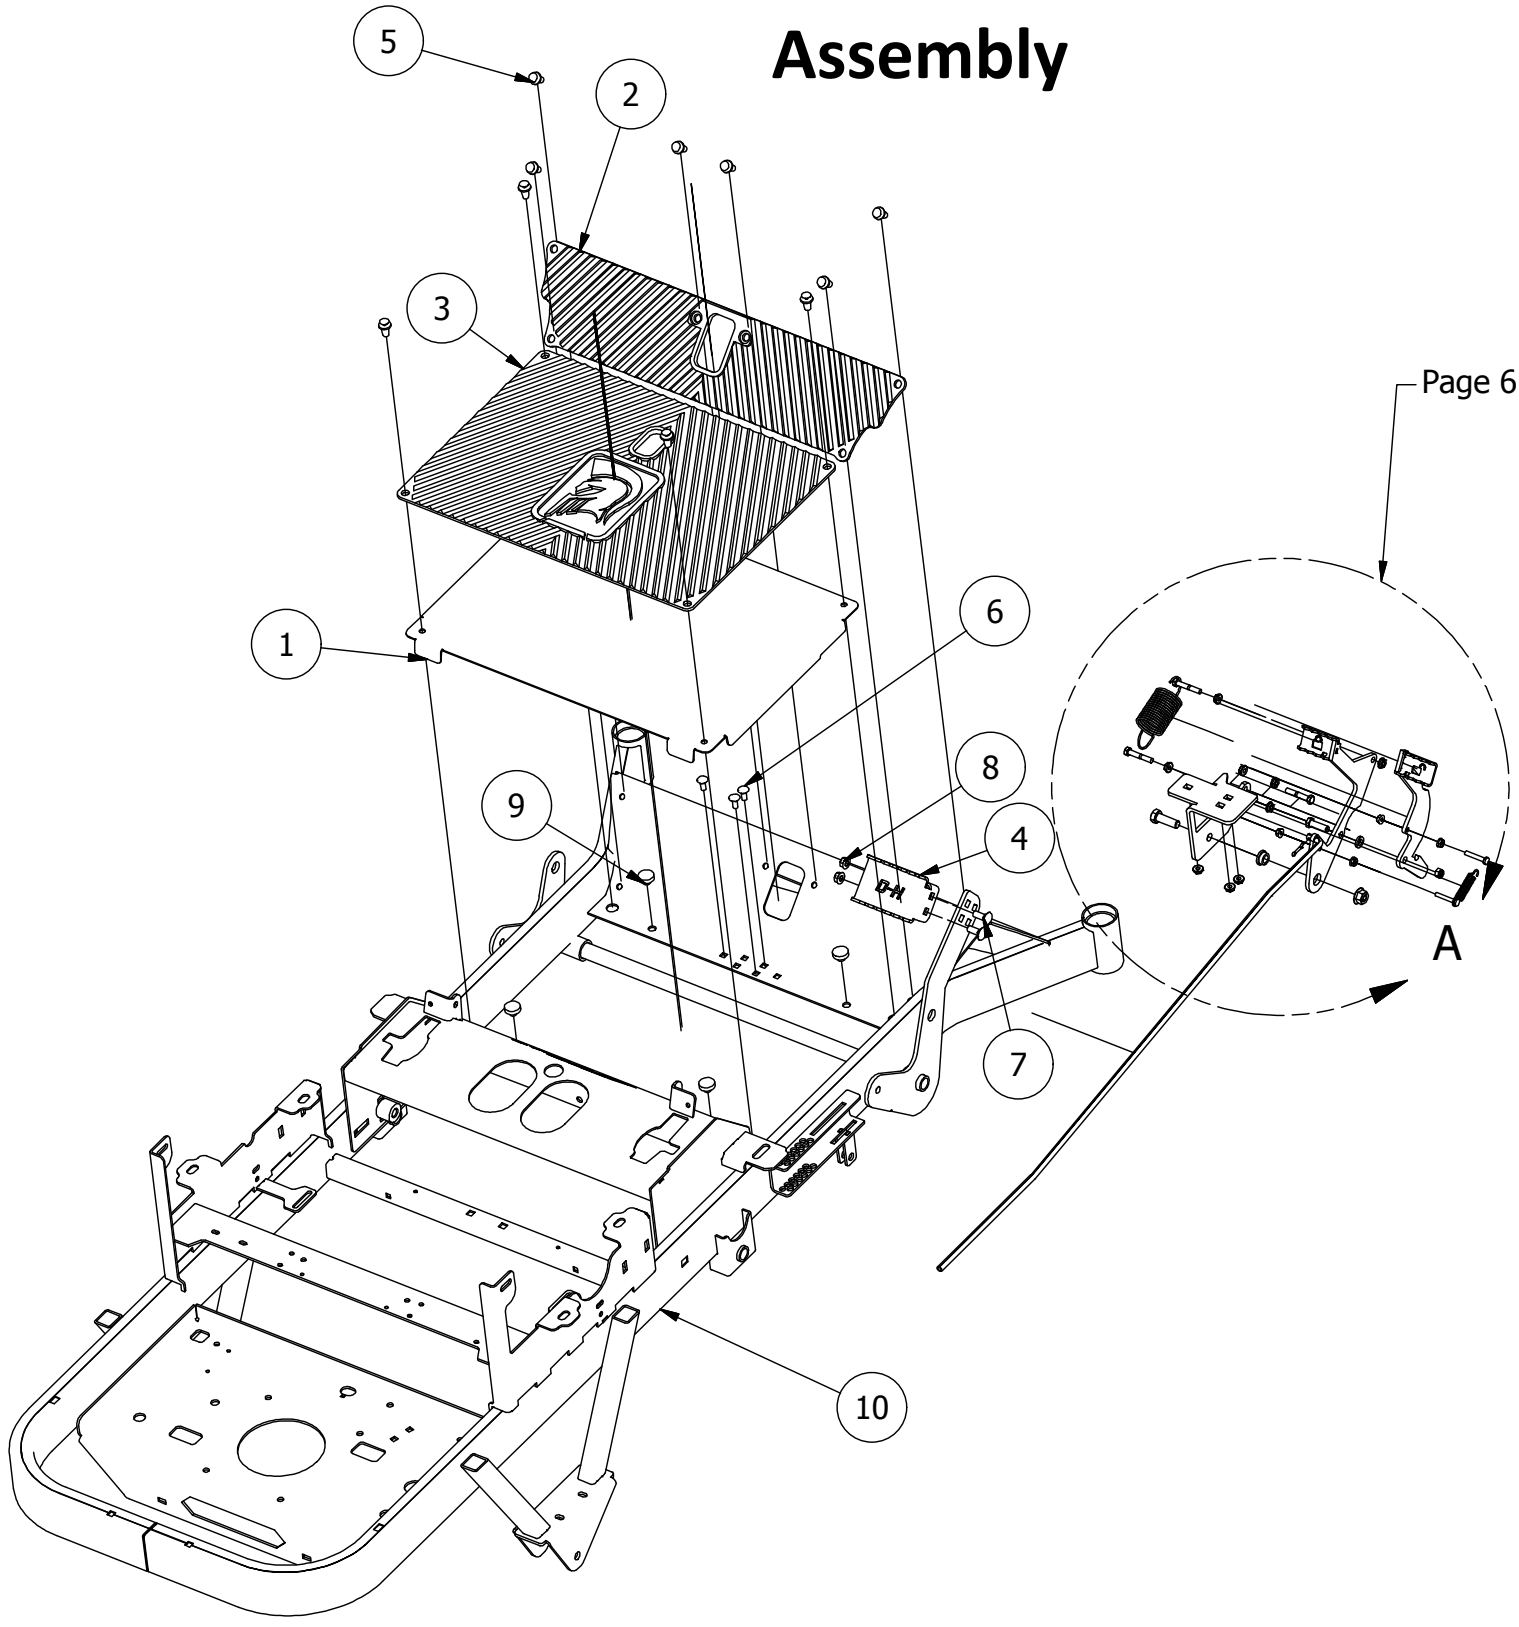

# Brake and Floorboard Assembly

Page 6

Brake and Floorboard Assembly Parts List			
ITEM	QTY	PART NUMBER	DESCRIPTION
1	1	439-0114-00	Mower Floorboard
2	1	481-0005-00	2017 Mower Rubber Foot Rest Mat Except for RZ
3	1	481-0006-00	2017 Mower Logo Floor Mat Except for RZ
4	1	439-0059-00	Mower Deck Height Foot Pedal
5	10	414-0002-00	8MM PUSH TYPE RETAINER NYLON BLACK
6	3	418-0008-00	5/16-18 X 3/4 CARRIAGE BOLT ZINC
7	2	418-0045-00	3/8-16 X 1 CARRIAGE BOLT ZINC YELLOW GR8
8	4	413-0004-00	3/8-16 HEX FLANGE NUT W/SERR ZINC
9	4	429-0002-00	Rubber Bumper
10	1	490-0026-00	Mower RZ TTQ Frame Assembly

Detail A

Brake Assembly Parts List			
ITEM	QTY	PART NUMBER	DESCRIPTION
1	1	435-0004-00	MOWER BRAKE LINKAGE
2	1	439-0009-00	Mower Frame Brake Mounting Bracket
3	1	490-0016-00	Mower Brake Lock Lever Assembly
4	1	490-0017-00	Mower Brake Unlock Lever Assembly
5	1	434-0003-00	Brake Pedal Release Spring
6	1	434-0002-00	Brake Pedal Tension Spring
7	13	413-0006-00	5/16-18 HEX FLANGE NUT W/SERR ZINC
8	2	418-0029-00	1/4-20 X 1-1/4 HEX C/S GR 2 ZINC
9	1	413-0013-00	3/8-16 NYLON INSERT FLANGE LOCKNUT ZINC
10	3	418-0027-00	5/16-18 X 1-3/4 HEX C/S GR 2 ZINC
11	8	413-0002-00	1/2-13 NYLON INSERT FLANGE LOCKNUT ZC YELLOW
12	1	420-0001-00	1/8 X 3/4 COTTER PIN ZINC
13	1	418-0028-00	1/2-13 X 1-1/2 HEX C/S GR 2 ZINC
14	7	410-0009-00	1/2" ID X 3/4" OD X 3/8" LENGTH FLANGE BUSHING