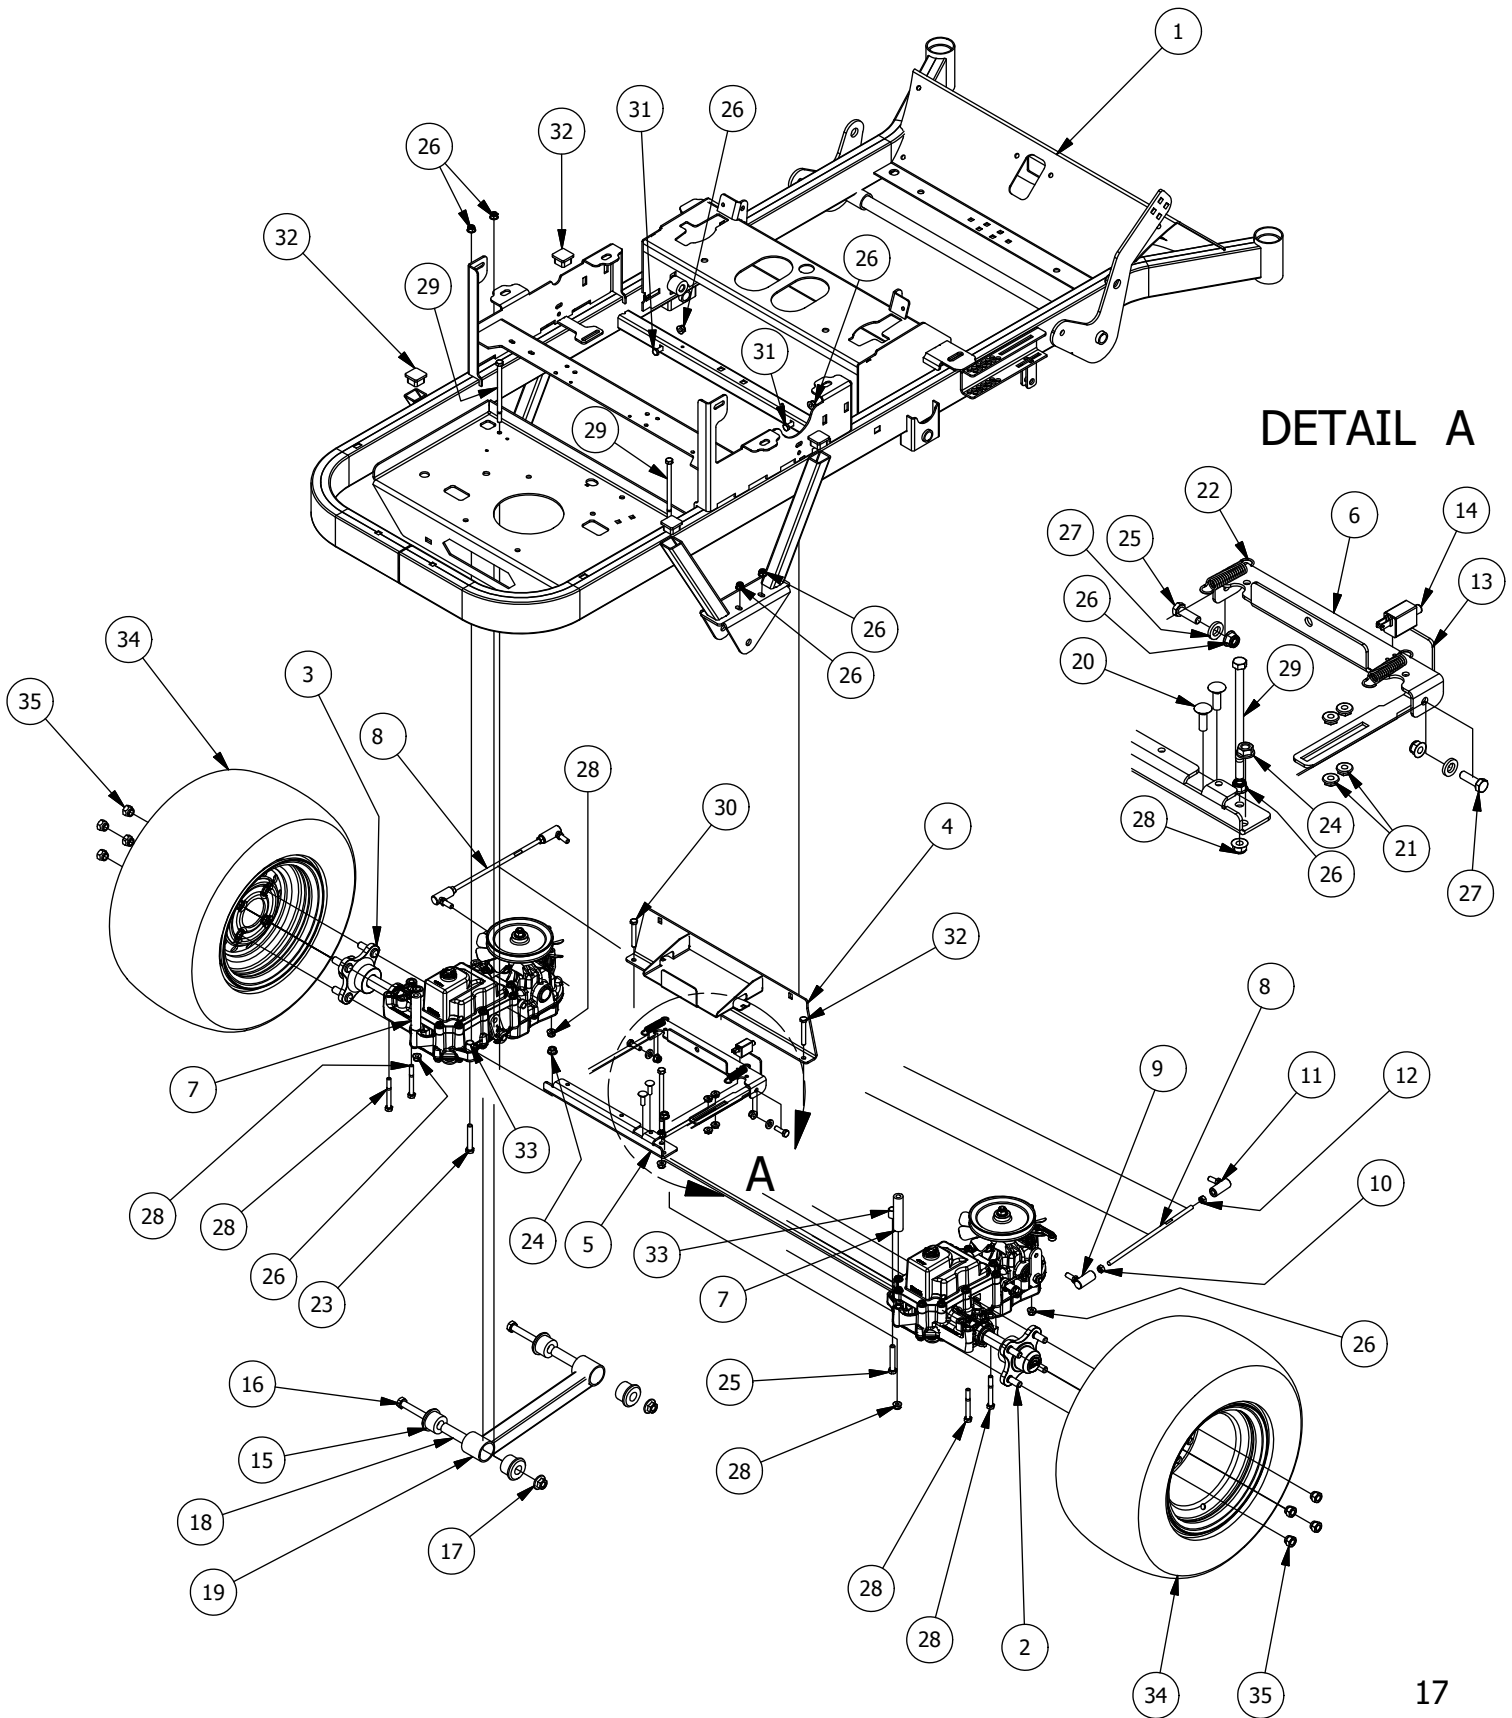

Transmission Assembly

RZ Tuff Torq Transaxle Assembly			
ITEM	QTY	PART NUMBER	DESCRIPTION
1	1	490-0026-00	Mower RZ TTQ Frame Assembly
2	1	450-0013-00	TZ-400 Right Side Hydrostatic Transmission
3	1	450-0014-00	TZ-400 Left Side Hydrostatic Transmission
4	1	490-0027-00	Mower TTQ Battery Box Assembly
5	1	439-0098-00	Mower TTQ Transmission Mount Brace
6	1	439-0018-00	Mower TTQ Brake Rod Bracket
7	2	425-0023-00	Mower TTQ Hydrostatic Transmission rear spacer
8	2	435-0020-00	Mower Drive Arm Rod TTQ 400 & 300 Transmission
9	2	410-0001-00	Control Arm Rod End, Right
10	2	413-0035-00	5/16-24 HEX NUT ZINC
11	2	410-0002-00	Control Arm Rod End, Left
12	2	413-0003-00	5/16 Hex Nut Left hand thread
13	1	439-0066-00	Mower Standard Transmission Brake Interlock Bracket
14	1	486-0030-00	Safety Switch
15	8	732-2000-00	Large MTV A-Arm Bushing
16	4	418-0021-00	1/2-13 X 3-3/4 HEX C/S GR 5 ZINC
17	4	413-0017-00	1/2-13 NYLON INSERT FLANGE LOCKNUT ZINC W/SERRATIONS
18	4	732-2001-00	Large MTV A-Arm Bushing Sleeve
19	2	490-0047-00	2019 all RZ Deck Stabilizer assembly
20	2	418-0010-00	5/16-18 X 1 CARRIAGE BOLT ZINC
21	8	413-0006-00	5/16-18 HEX FLANGE NUT W/SERR ZINC
22	2	434-0003-00	Brake Pedal Release Spring
23	2	418-0107-00	3/8-16 X 2-1/4 HEX FLANGE BOLT GR 8 ZC YELLOW
24	3	413-0020-00	3/8-16 HEX FLANGE NUT W/SERR ZINC YELLOW
25	2	418-0108-00	5/16 x1 Hex C/S (GR8) ZC/Yel
26	14	613-8049-00	5/16-18 Nylon Insert Flange Nut Zinc Orange Nylon
27	2	419-0015-00	3/8" ID X 3/4" OD X 1/8" THK BRONZE WASHER
28	4	418-0093-00	5/16-18 UNC-2.75 Hex Bolt TTQ Transmission
29	3	418-0092-00	5/16-18 UNC-5.5 Hex Bolt TTQ Transmission
30	2	618-2034-00	5/16" x 2-1/4" Hex Hd Cap Scr.
31	2	618-2071-00	5/16-18X 2" Hex Head Cap Screw
32	4	714-1002-00	1-1/4"x1-1/4" Black Tube Plug
33	2	725-1011-00	11/16"x 1/2" x 5/8" Spacer
34	2	422-0004-00	Mower TTQ Rear Wheel and Tire Assembly
35	8	413-0015-00	1/2-20 WHEEL NUT 60 DEGREE GR 5 ZINC