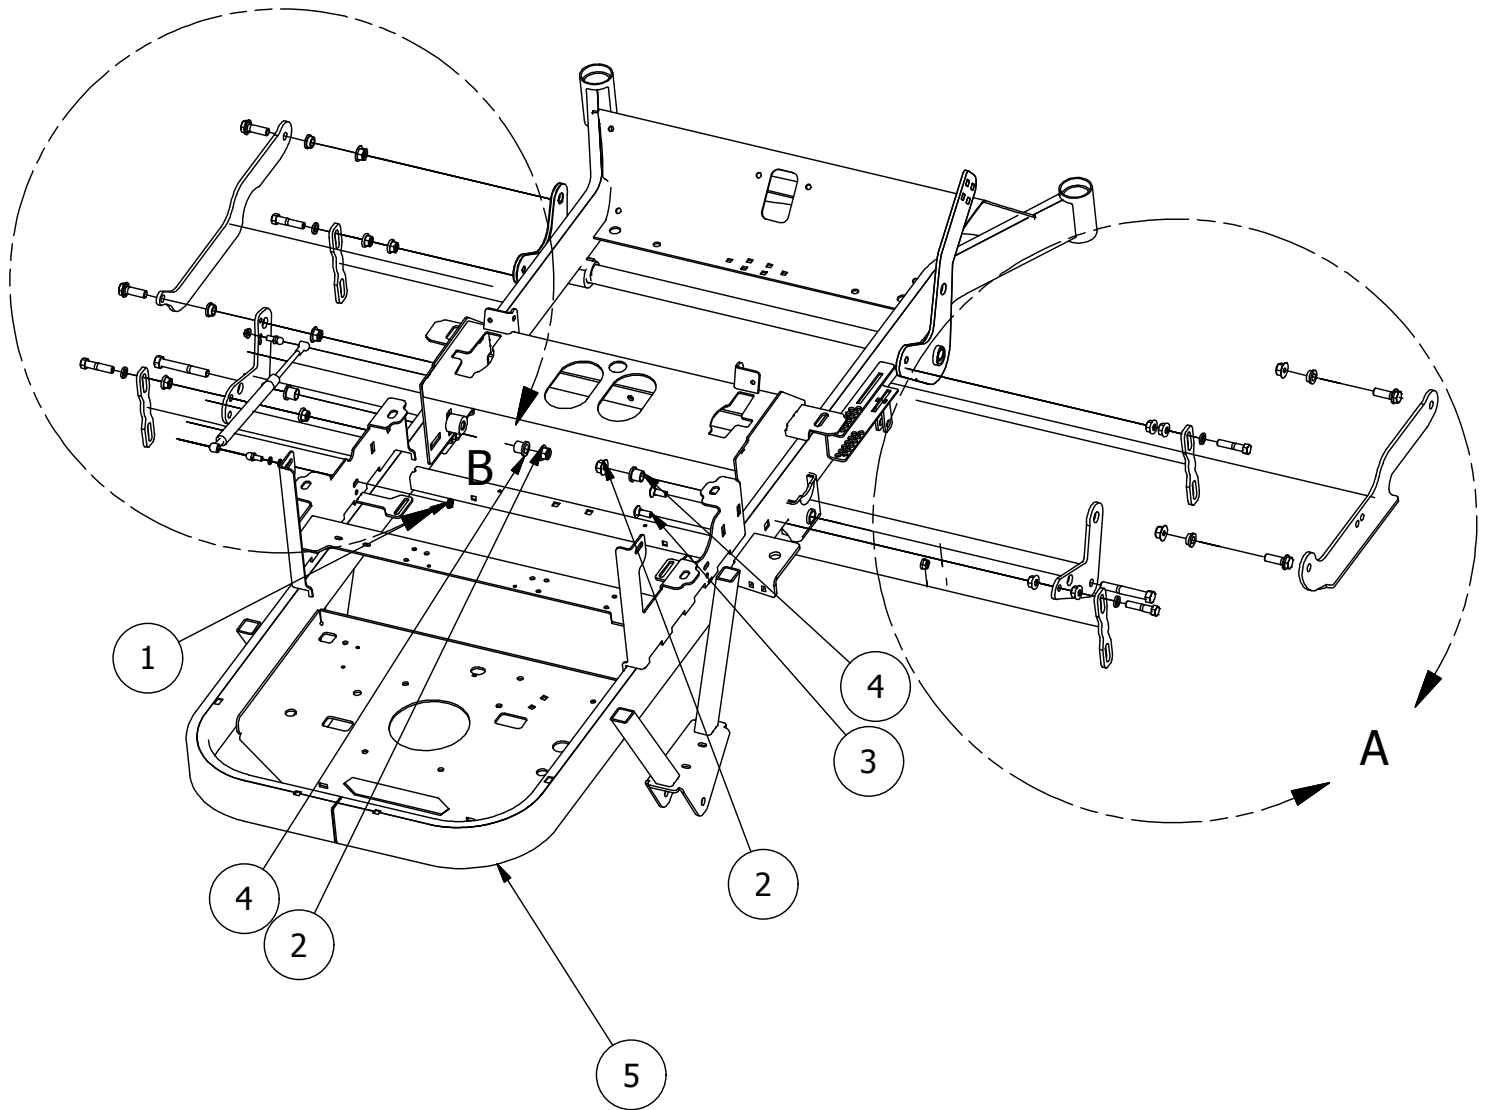

# Brake and Floorboard Assembly

Page 6

Brake and Floorboard Assembly Parts List			
ITEM	QTY	PART NUMBER	DESCRIPTION
1	1	439-0114-00	Mower Floorboard
2	1	481-0005-00	2017 Mower Rubber Foot Rest Mat Except for RZ
3	1	481-0006-00	2017 Mower Logo Floor Mat Except for RZ
4	1	439-0059-00	Mower Deck Height Foot Pedal
5	10	414-0002-00	8MM PUSH TYPE RETAINER NYLON BLACK
6	3	418-0008-00	5/16-18 X 3/4 CARRIAGE BOLT ZINC
7	2	418-0045-00	3/8-16 X 1 CARRIAGE BOLT ZINC YELLOW GR8
8	4	413-0004-00	3/8-16 HEX FLANGE NUT W/SERR ZINC
9	4	429-0002-00	Rubber Bumper
10	1	490-0026-00	Mower RZ TTQ Frame Assembly

Detail A

Brake Assembly Parts List			
ITEM	QTY	PART NUMBER	DESCRIPTION
1	1	435-0004-00	MOWER BRAKE LINKAGE
2	1	439-0009-00	Mower Frame Brake Mounting Bracket
3	1	490-0016-00	Mower Brake Lock Lever Assembly
4	1	490-0017-00	Mower Brake Unlock Lever Assembly
5	1	434-0003-00	Brake Pedal Release Spring
6	1	434-0002-00	Brake Pedal Tension Spring
7	13	413-0006-00	5/16-18 HEX FLANGE NUT W/SERR ZINC
8	2	418-0029-00	1/4-20 X 1-1/4 HEX C/S GR 2 ZINC
9	1	413-0013-00	3/8-16 NYLON INSERT FLANGE LOCKNUT ZINC
10	3	418-0027-00	5/16-18 X 1-3/4 HEX C/S GR 2 ZINC
11	8	413-0002-00	1/2-13 NYLON INSERT FLANGE LOCKNUT ZC YELLOW
12	1	420-0001-00	1/8 X 3/4 COTTER PIN ZINC
13	1	418-0028-00	1/2-13 X 1-1/2 HEX C/S GR 2 ZINC
14	7	410-0009-00	1/2" ID X 3/4" OD X 3/8" LENGTH FLANGE BUSHING

# Deck Height Indicator Assembly

Deck Height Parts List			
ITEM	QTY	PART NUMBER	DESCRIPTION
1	13	413-0006-00	5/16-18 HEX FLANGE NUT W/SERR ZINC
2	8	413-0002-00	1/2-13 NYLON INSERT FLANGE LOCKNUT ZC YELLOW
3	2	418-0053-00	3/8-16 X 1 CARRIAGE BOLT ZINC
4	4	410-0068-00	5/8" ID X 3/4" OD X 3/4" LENGTH FLANGE BUSHING
5	1	490-0026-00	Mower RZ TTQ Frame Assembly