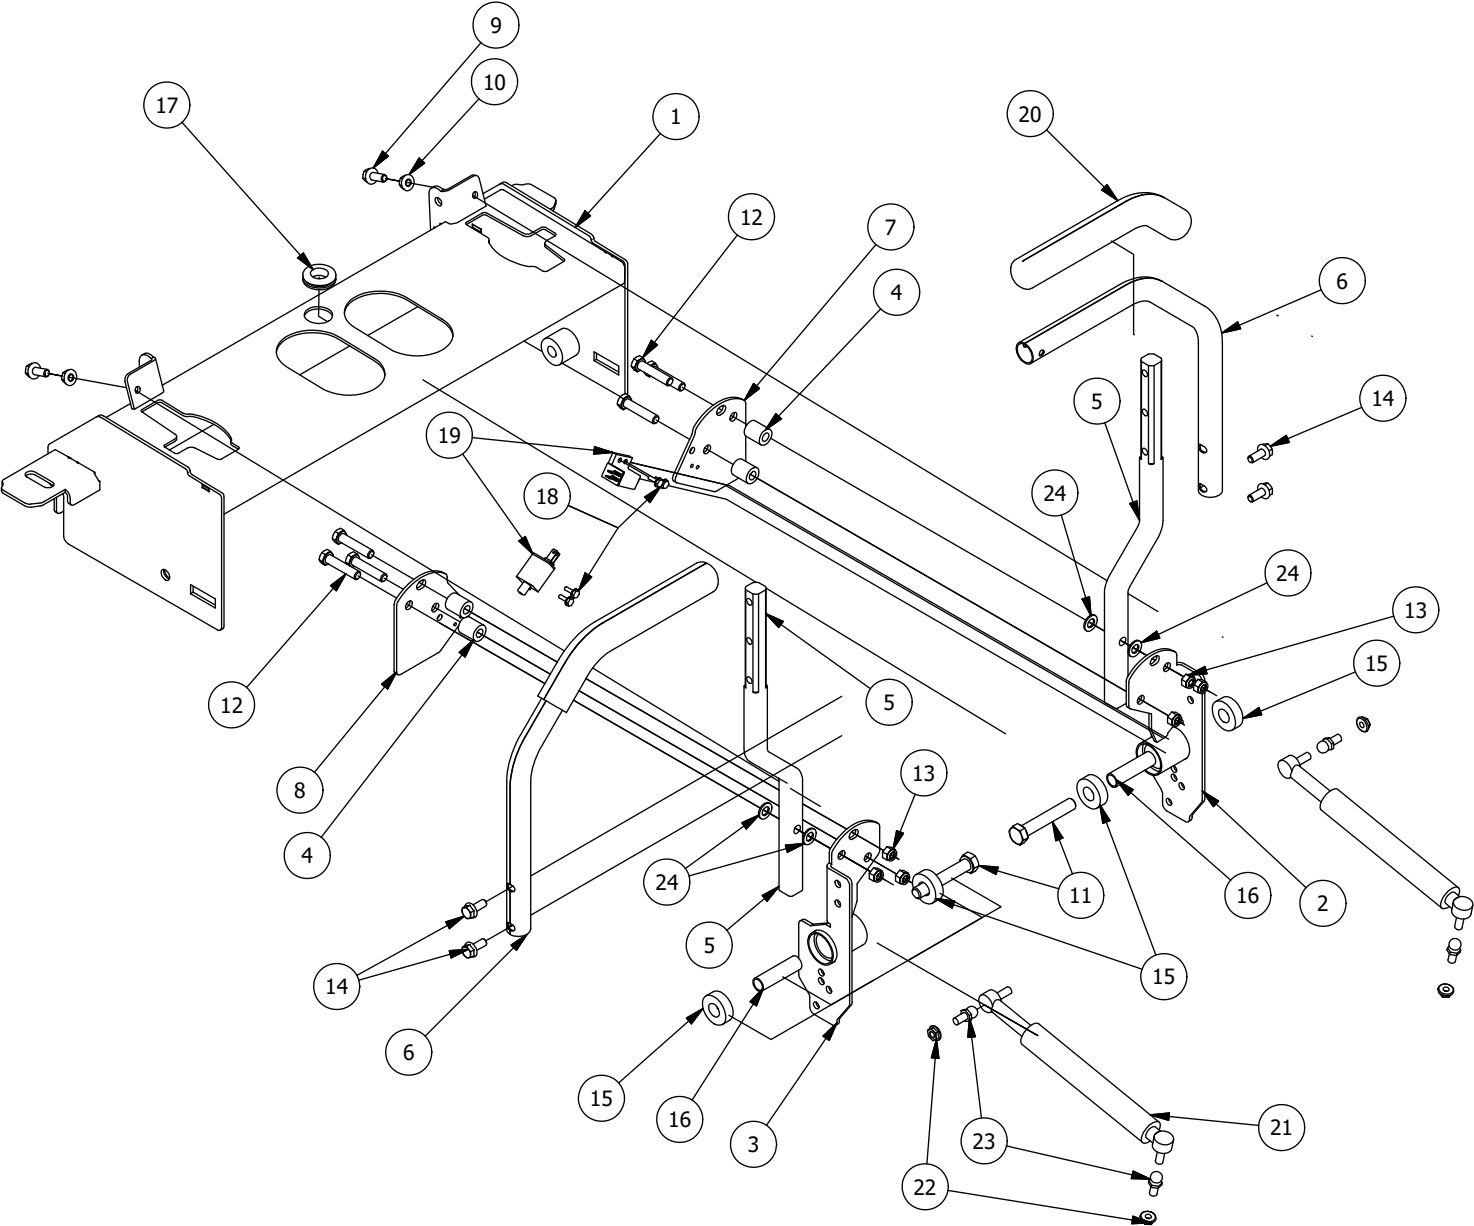

Drive Arm Assemblies

RZ Tuff Torq Drive Arm Assemblies			
ITEM	QTY	PART NUMBER	DESCRIPTION
1	1	490-0023-00	Mower Seat Base Assembly
2	1	490-0013-00	Mower Right Drive Arm Bracket Assembly
3	1	490-0012-00	Mower Left Drive Arm Bracket Assembly
4	4	425-0003-00	Mower Drive Arm Spacer
5	2	431-0001-00	Height Adjustable Drive Arm
6	2	403-0020-00	Mower Drive Handle Tube
7	1	426-0003-00	Mower Right Control Arm Limit Switch Plate
8	1	426-0002-00	Mower Left Control Arm Limit Switch Plate
9	2	418-0049-00	5/16-18 X 3/4 IND HWH TRI LOB ZINC
10	6	413-0022-00	5/16-18 HEX FLANGE NUT W/SERR ZINC YELLOW
11	2	418-0050-00	1/2-13 X 3 HEX C/S GR 5 ZINC
12	6	418-0051-00	3/8-16 X 1-3/4 HEX C/S GR 2 ZINC
13	6	413-0013-00	3/8-16 NYLON INSERT FLANGE LOCKNUT ZINC
14	4	418-0048-00	5/16-18 X 3/4 HEX FLANGE BOLT GR 8 ZC YELLOW
15	4	410-0005-00	5/8" ID X 1-3/8" OD X 7/16" THK BEARING
16	2	425-0004-00	Mower Drive Arm Hub & Deck Lift Arm Spacer
17	1	419-0008-00	3/4" ID X FOR 1-3/16" HOLE FOR 11 GA RUBBER GROMMIT
18	4	418-0032-00	8-32 X 1/2 IND. HWH SLOT TYPE F TCS ZINC
19	2	486-0030-00	Safety Switch
20	2	484-0001-00	Handle Grip
21	2	487-0001-00	Control Arm Damper
22	4	413-0024-00	5/16-18 HEX SERRATED LARGE FLANGE L/NUT ZC
23	4	487-0005-00	Control Arm Damper Ball Stud
24	4	410-0011-00	.375 ID X .750 OD X .062 THK THRUST BEARING OIL-IMPREG BRNZ