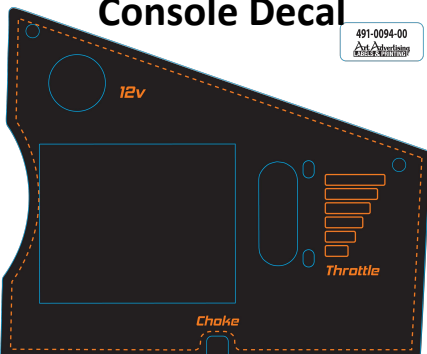

EPA Decal

491-0033-03

Drive Arm Decals

491-0094-00

Console Decal

491-0079-00

BushRanger Front Decal