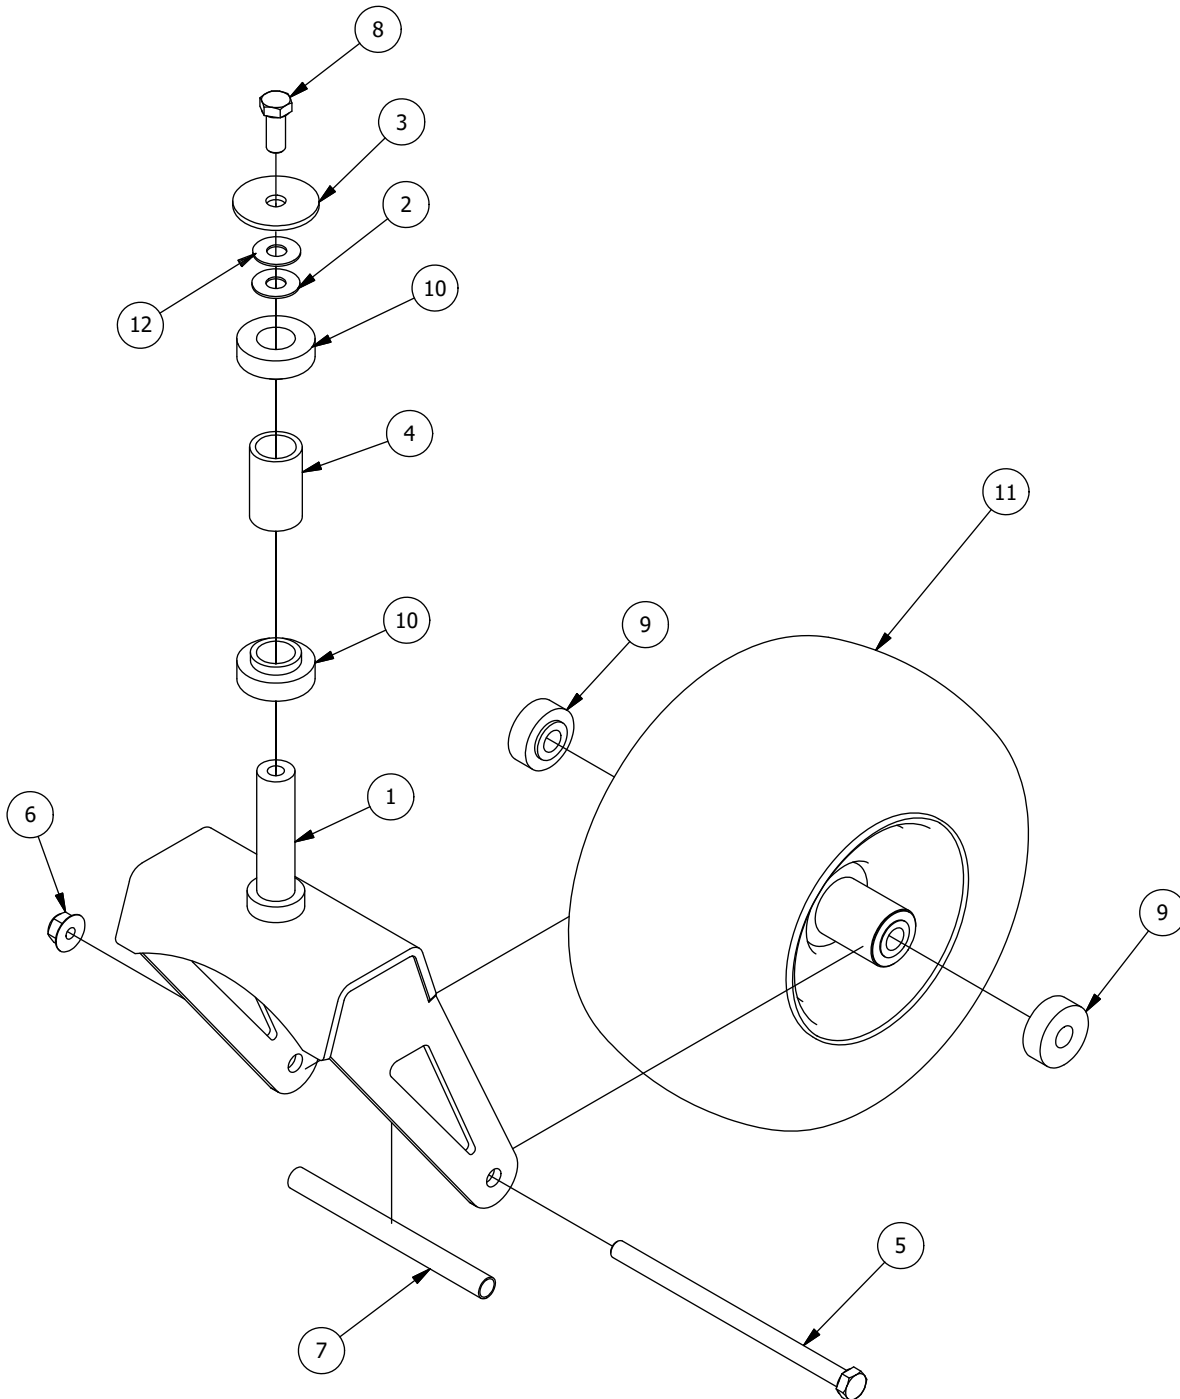

# Front Fork Assembly

Front Fork Parts List			
ITEM	QTY	PART NUMBER	DESCRIPTION
1	1	490-0046-00	RZ Caster Fork Assembly
2	1	419-0002-00	1/2 FENDER WASHER 1-1/4" OD ZINC
3	1	426-0006-00	Mower Caster Shaft Washer
4	1	425-0011-00	Mower Bearing Retainer Spacer
5	1	418-0003-00	1/2-13 X 8-1/2 HEX C/S GR 5 ZINC YELLOW
6	1	413-0002-00	1/2-13 NYLON INSERT FLANGE LOCKNUT ZC YELLOW
7	1	425-0010-00	Mower Caster Fork Wheel Spacer
8	1	418-0006-00	1/2-20 X 1-1/4 HEX C/S GR 5 ZINC
9	2	410-0018-00	RZ Mower Caster Wheel Bearing
10	2	410-0006-00	Mower Caster Shaft Bearing
11	1	422-0027-00	RZ Alternate Front Caster Wheel Assembly
12	1	419-0025-00	1/2 Plastic Washer

Detail A

Brake Assembly Parts List			
ITEM	QTY	PART NUMBER	DESCRIPTION
1	1	435-0004-00	MOWER BRAKE LINKAGE
2	1	439-0009-00	Mower Frame Brake Mounting Bracket
3	1	490-0016-00	Mower Brake Lock Lever Assembly
4	1	490-0017-00	Mower Brake Unlock Lever Assembly
5	1	434-0003-00	Brake Pedal Release Spring
6	1	434-0002-00	Brake Pedal Tension Spring
7	13	413-0006-00	5/16-18 HEX FLANGE NUT W/SERR ZINC
8	2	418-0029-00	1/4-20 X 1-1/4 HEX C/S GR 2 ZINC
9	1	413-0013-00	3/8-16 NYLON INSERT FLANGE LOCKNUT ZINC
10	3	418-0027-00	5/16-18 X 1-3/4 HEX C/S GR 2 ZINC
11	8	413-0002-00	1/2-13 NYLON INSERT FLANGE LOCKNUT ZC YELLOW
12	1	420-0001-00	1/8 X 3/4 COTTER PIN ZINC
13	1	418-0028-00	1/2-13 X 1-1/2 HEX C/S GR 2 ZINC
14	7	410-0009-00	1/2" ID X 3/4" OD X 3/8" LENGTH FLANGE BUSHING