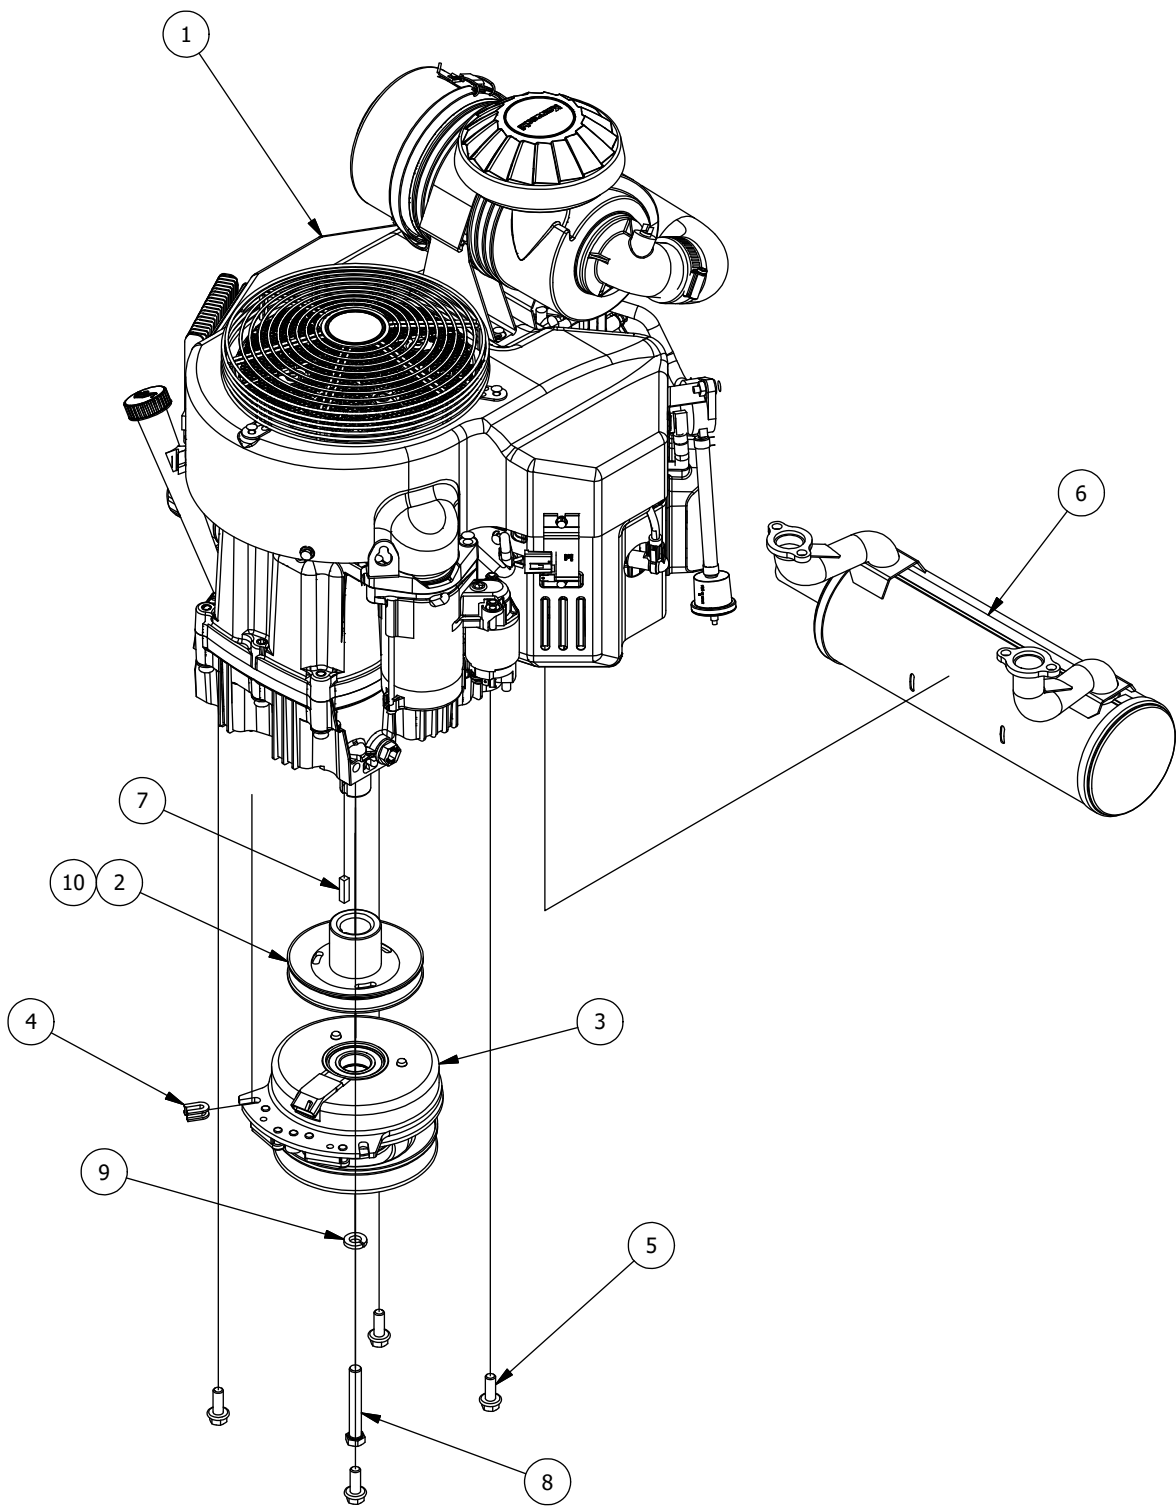

491-0084-00
Deck Height Decal

491-0002-00
Step Decal

491-0084-00
RZ 730 Decal

Kawasaki FR691cc Engine assembly			
ITEM	QTY	PART NUMBER	DESCRIPTION
1	1	415-0021-00	FR691cc Engine
2	1	433-0001-00	Drive Pulley, A Belt
3	1	470-0002-00	PTO Clutch
4	1	437-0025-00	Mower Rotation Stop Brkt Sleeve
5	4	418-0023-00	3/8-16 X 1-1/8 IND HWH W/SERR TRI LOB ZY
6	1	415-0065-00	Exhaust System Kawasaki FX 850cc engine
7	1	442-0001-00	1/4 X 1 SQUARE KEY STOCK
8	1	418-0022-00	7/16-20 X 3 HEX C/S GR 8 ZC YELLOW
9	1	419-0005-00	7/16 SPLIT LOCKWASHER GR 8 ZC YELLOW
10	1	433-0002-00	Drive Pulley, B Belt (Only with HTG16 Transmissions)