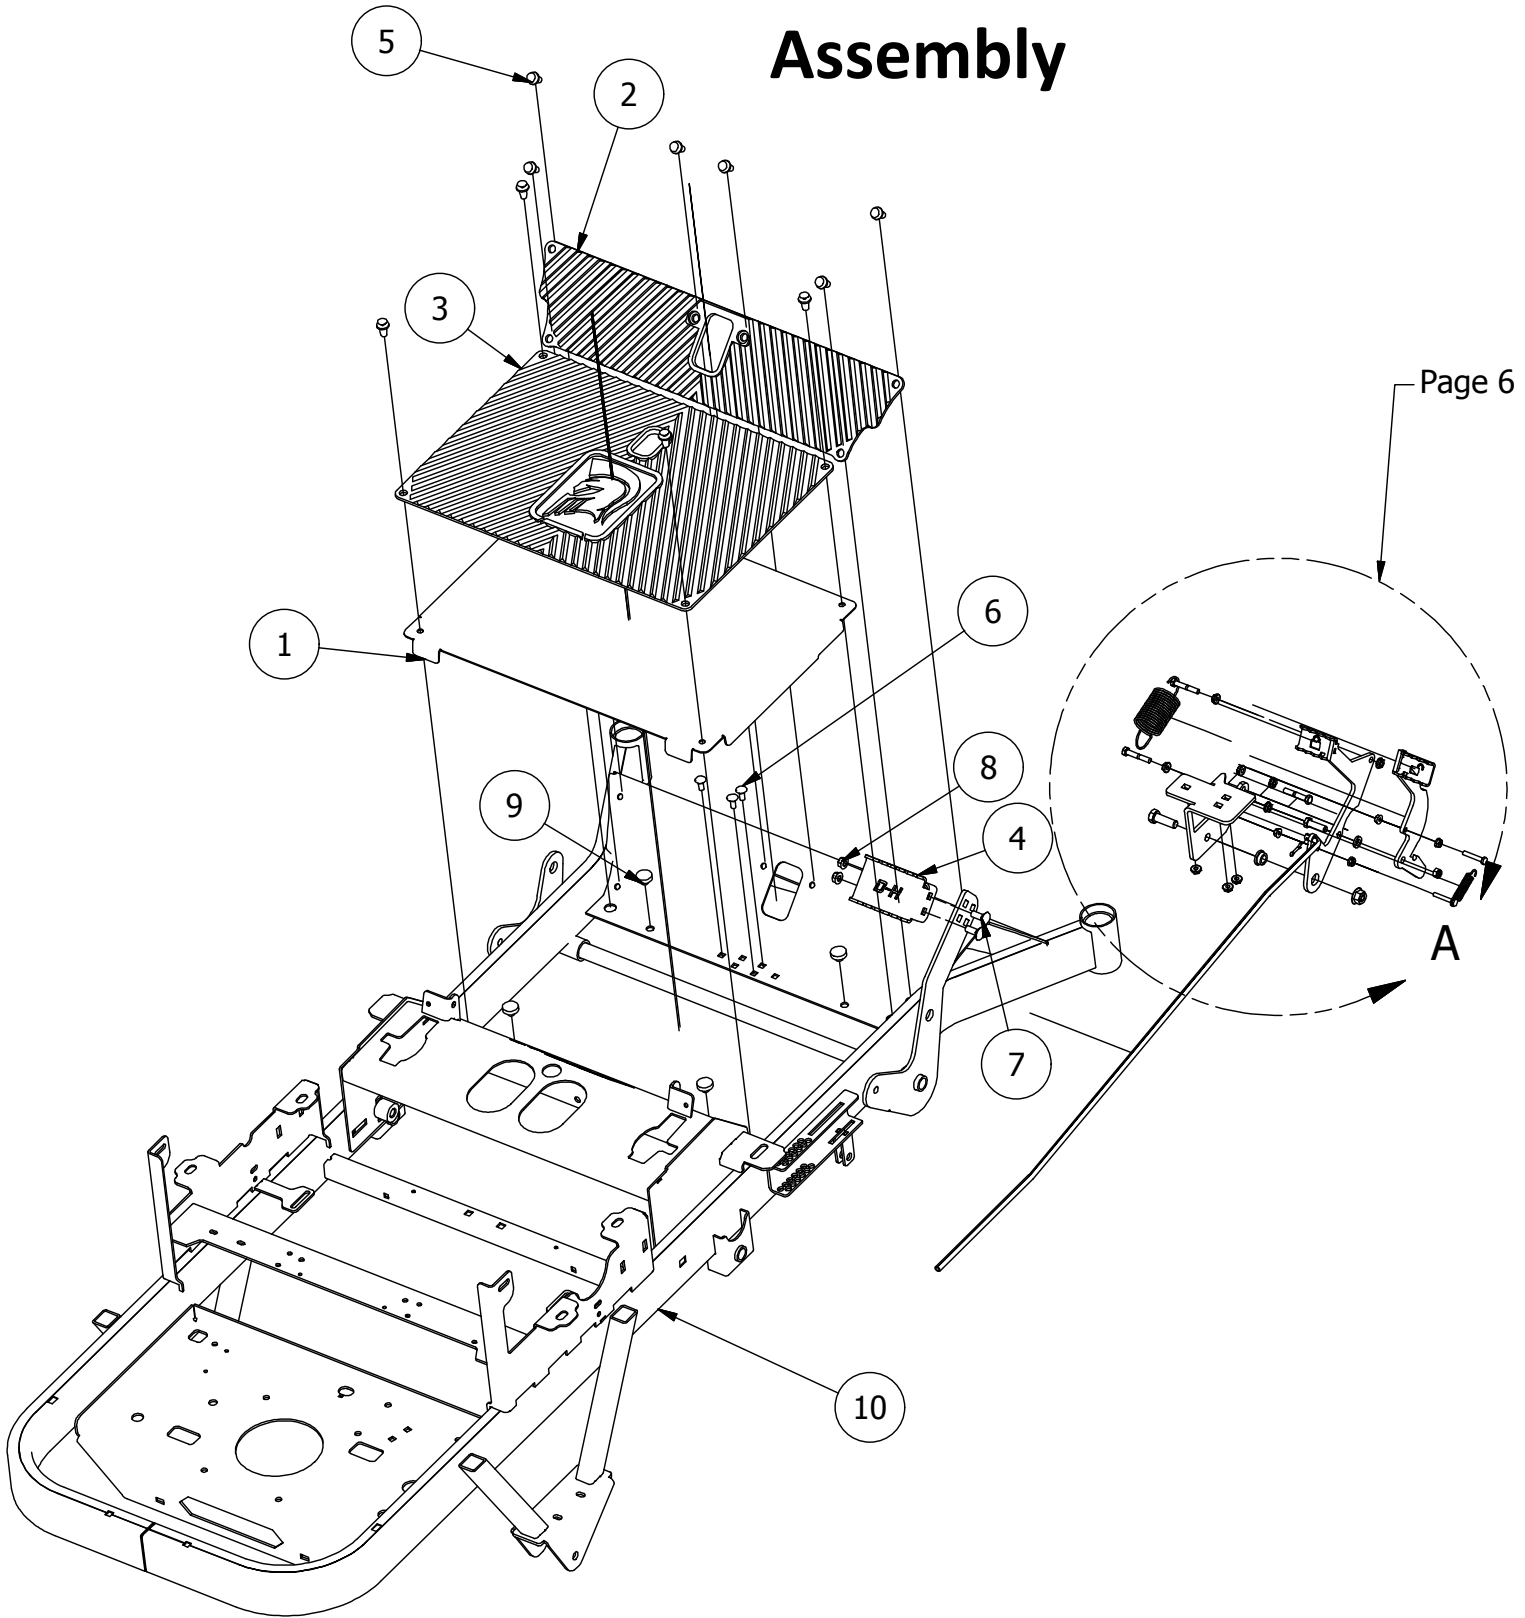

# Front Fork Assembly

Front Fork Parts List			
ITEM	QTY	PART NUMBER	DESCRIPTION
1	1	490-0046-00	RZ Caster Fork Assembly
2	1	419-0002-00	1/2 FENDER WASHER 1-1/4" OD ZINC
3	1	426-0006-00	Mower Caster Shaft Washer
4	1	425-0011-00	Mower Bearing Retainer Spacer
5	1	418-0003-00	1/2-13 X 8-1/2 HEX C/S GR 5 ZINC YELLOW
6	1	413-0002-00	1/2-13 NYLON INSERT FLANGE LOCKNUT ZC YELLOW
7	1	425-0010-00	Mower Caster Fork Wheel Spacer
8	1	418-0006-00	1/2-20 X 1-1/4 HEX C/S GR 5 ZINC
9	2	410-0018-00	RZ Mower Caster Wheel Bearing
10	2	410-0006-00	Mower Caster Shaft Bearing
11	1	422-0027-00	RZ Alternate Front Caster Wheel Assembly
12	1	419-0025-00	1/2 Plastic Washer

# Brake and Floorboard Assembly

Brake and Floorboard Assembly Parts List			
ITEM	QTY	PART NUMBER	DESCRIPTION
1	1	439-0114-00	Mower Floorboard
2	1	481-0005-00	2017 Mower Rubber Foot Rest Mat Except for RZ
3	1	481-0006-00	2017 Mower Logo Floor Mat Except for RZ
4	1	439-0059-00	Mower Deck Height Foot Pedal
5	10	414-0002-00	8MM PUSH TYPE RETAINER NYLON BLACK
6	3	418-0008-00	5/16-18 X 3/4 CARRIAGE BOLT ZINC
7	2	418-0045-00	3/8-16 X 1 CARRIAGE BOLT ZINC YELLOW GR8
8	4	413-0004-00	3/8-16 HEX FLANGE NUT W/SERR ZINC
9	4	429-0002-00	Rubber Bumper
10	1	490-0026-00	Mower RZ TTQ Frame Assembly