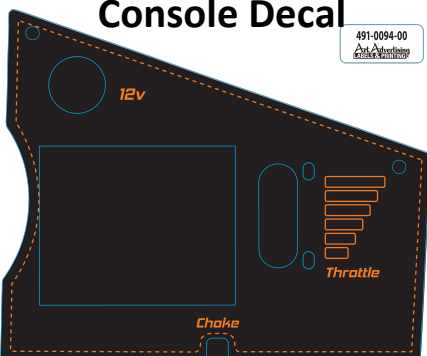

EPA Decal

491-0033-03

Drive Arm Decals

491-0094-00

Console Decal

491-0079-00

BushRanger Front Decal