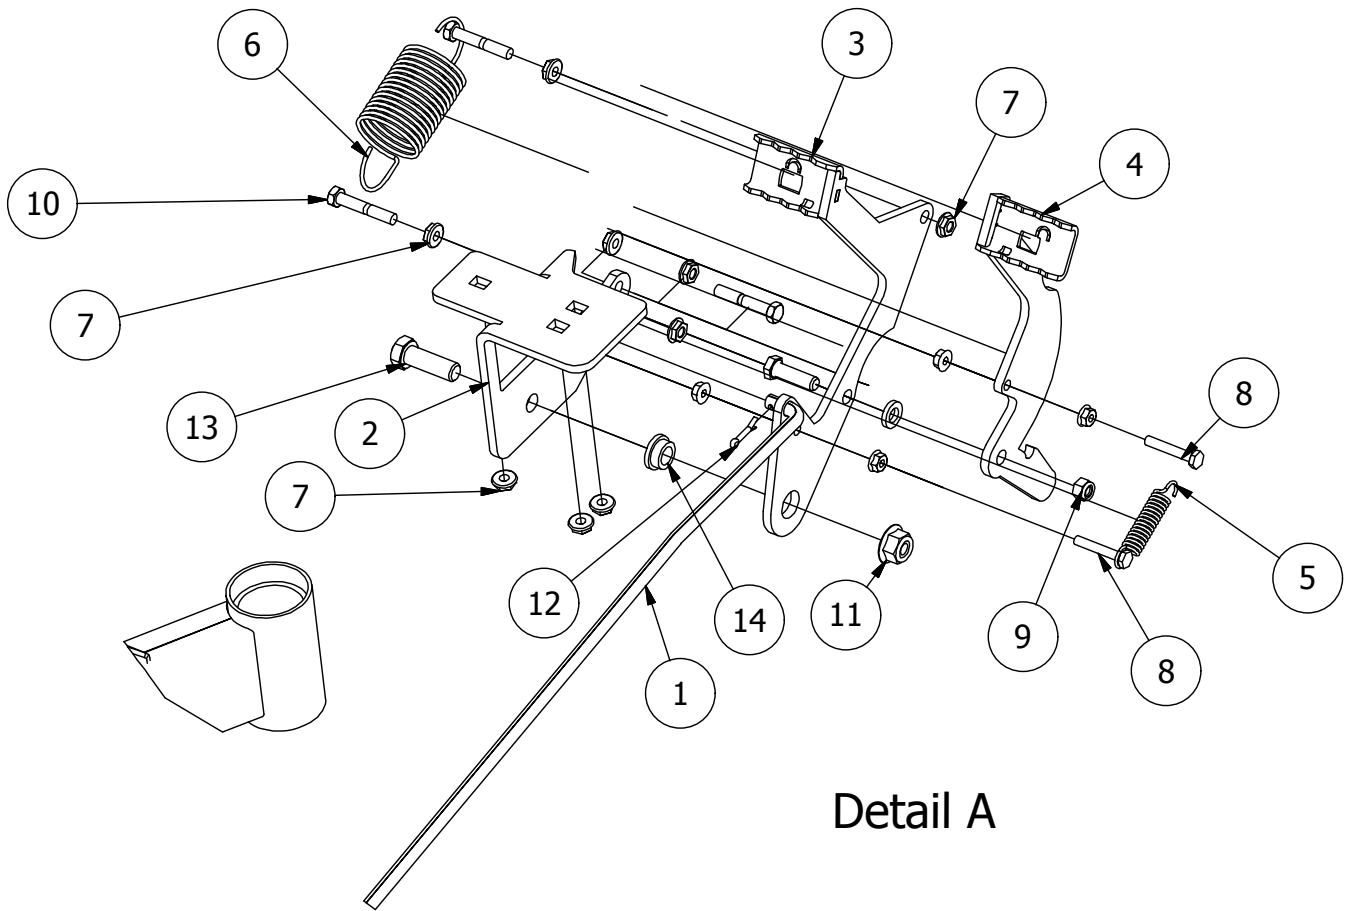

# Front Fork Assembly

Front Fork Parts List			
ITEM	QTY	PART NUMBER	DESCRIPTION
1	1	490-0046-00	RZ Caster Fork Assembly
2	1	419-0002-00	1/2 FENDER WASHER 1-1/4" OD ZINC
3	1	426-0006-00	Mower Caster Shaft Washer
4	1	425-0011-00	Mower Bearing Retainer Spacer
5	1	418-0003-00	1/2-13 X 8-1/2 HEX C/S GR 5 ZINC YELLOW
6	1	413-0002-00	1/2-13 NYLON INSERT FLANGE LOCKNUT ZC YELLOW
7	1	425-0010-00	Mower Caster Fork Wheel Spacer
8	1	418-0006-00	1/2-20 X 1-1/4 HEX C/S GR 5 ZINC
9	2	410-0018-00	RZ Mower Caster Wheel Bearing
10	2	410-0006-00	Mower Caster Shaft Bearing
11	1	422-0027-00	RZ Alternate Front Caster Wheel Assembly
12	1	419-0025-00	1/2 Plastic Washer

# Brake and Floorboard Assembly

Brake and Floorboard Assembly Parts List			
ITEM	QTY	PART NUMBER	DESCRIPTION
1	1	439-0114-00	Mower Floorboard
2	1	481-0005-00	2017 Mower Rubber Foot Rest Mat Except for RZ
3	1	481-0006-00	2017 Mower Logo Floor Mat Except for RZ
4	1	439-0059-00	Mower Deck Height Foot Pedal
5	10	414-0002-00	8MM PUSH TYPE RETAINER NYLON BLACK
6	3	418-0008-00	5/16-18 X 3/4 CARRIAGE BOLT ZINC
7	2	418-0045-00	3/8-16 X 1 CARRIAGE BOLT ZINC YELLOW GR8
8	4	413-0004-00	3/8-16 HEX FLANGE NUT W/SERR ZINC
9	4	429-0002-00	Rubber Bumper
10	1	490-0026-00	Mower RZ TTQ Frame Assembly

# Deck Height Indicator Assembly

Deck Height Parts List			
ITEM	QTY	PART NUMBER	DESCRIPTION
1	13	413-0006-00	5/16-18 HEX FLANGE NUT W/SERR ZINC
2	8	413-0002-00	1/2-13 NYLON INSERT FLANGE LOCKNUT ZC YELLOW
3	2	418-0053-00	3/8-16 X 1 CARRIAGE BOLT ZINC
4	4	410-0068-00	5/8" ID X 3/4" OD X 3/4" LENGTH FLANGE BUSHING
5	1	490-0026-00	Mower RZ TTQ Frame Assembly