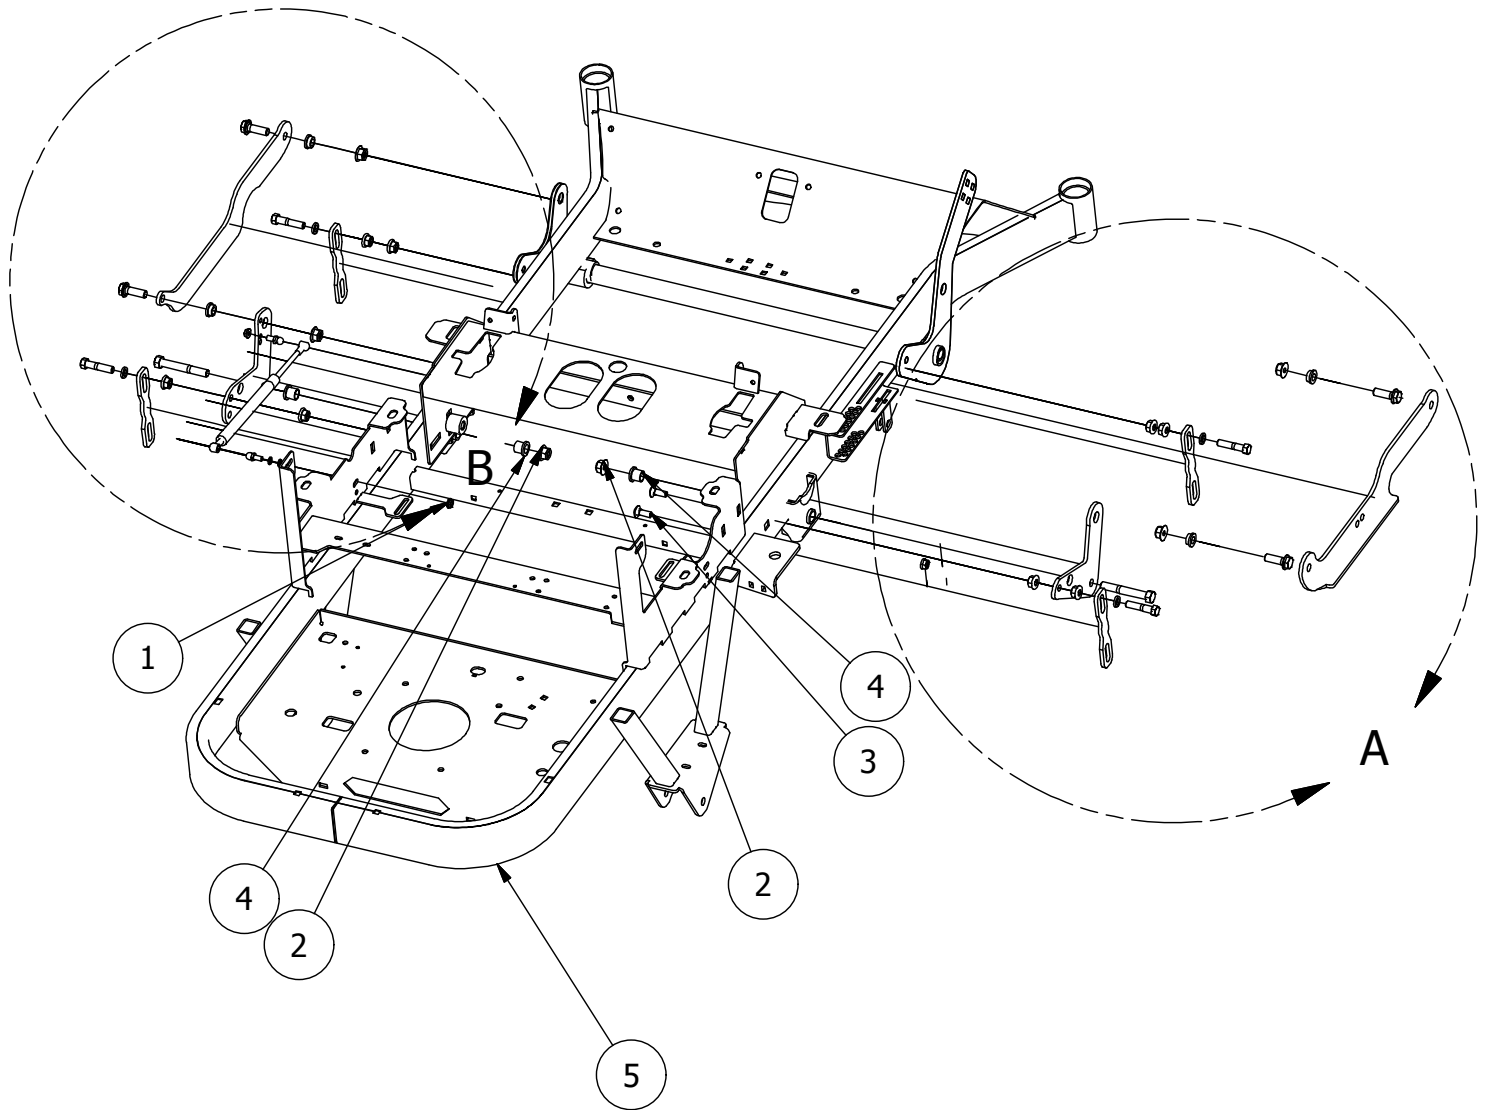

# Brake and Floorboard Assembly

Brake and Floorboard Assembly Parts List			
ITEM	QTY	PART NUMBER	DESCRIPTION
1	1	439-0114-00	Mower Floorboard
2	1	481-0005-00	2017 Mower Rubber Foot Rest Mat Except for RZ
3	1	481-0006-00	2017 Mower Logo Floor Mat Except for RZ
4	1	439-0059-00	Mower Deck Height Foot Pedal
5	10	414-0002-00	8MM PUSH TYPE RETAINER NYLON BLACK
6	3	418-0008-00	5/16-18 X 3/4 CARRIAGE BOLT ZINC
7	2	418-0045-00	3/8-16 X 1 CARRIAGE BOLT ZINC YELLOW GR8
8	4	413-0004-00	3/8-16 HEX FLANGE NUT W/SERR ZINC
9	4	429-0002-00	Rubber Bumper
10	1	490-0026-00	Mower RZ TTQ Frame Assembly

Detail A

Brake Assembly Parts List			
ITEM	QTY	PART NUMBER	DESCRIPTION
1	1	435-0004-00	MOWER BRAKE LINKAGE
2	1	439-0009-00	Mower Frame Brake Mounting Bracket
3	1	490-0016-00	Mower Brake Lock Lever Assembly
4	1	490-0017-00	Mower Brake Unlock Lever Assembly
5	1	434-0003-00	Brake Pedal Release Spring
6	1	434-0002-00	Brake Pedal Tension Spring
7	13	413-0006-00	5/16-18 HEX FLANGE NUT W/SERR ZINC
8	2	418-0029-00	1/4-20 X 1-1/4 HEX C/S GR 2 ZINC
9	1	413-0013-00	3/8-16 NYLON INSERT FLANGE LOCKNUT ZINC
10	3	418-0027-00	5/16-18 X 1-3/4 HEX C/S GR 2 ZINC
11	8	413-0002-00	1/2-13 NYLON INSERT FLANGE LOCKNUT ZC YELLOW
12	1	420-0001-00	1/8 X 3/4 COTTER PIN ZINC
13	1	418-0028-00	1/2-13 X 1-1/2 HEX C/S GR 2 ZINC
14	7	410-0009-00	1/2" ID X 3/4" OD X 3/8" LENGTH FLANGE BUSHING

# Deck Height Indicator Assembly

Deck Height Parts List			
ITEM	QTY	PART NUMBER	DESCRIPTION
1	13	413-0006-00	5/16-18 HEX FLANGE NUT W/SERR ZINC
2	8	413-0002-00	1/2-13 NYLON INSERT FLANGE LOCKNUT ZC YELLOW
3	2	418-0053-00	3/8-16 X 1 CARRIAGE BOLT ZINC
4	4	410-0068-00	5/8" ID X 3/4" OD X 3/4" LENGTH FLANGE BUSHING
5	1	490-0026-00	Mower RZ TTQ Frame Assembly