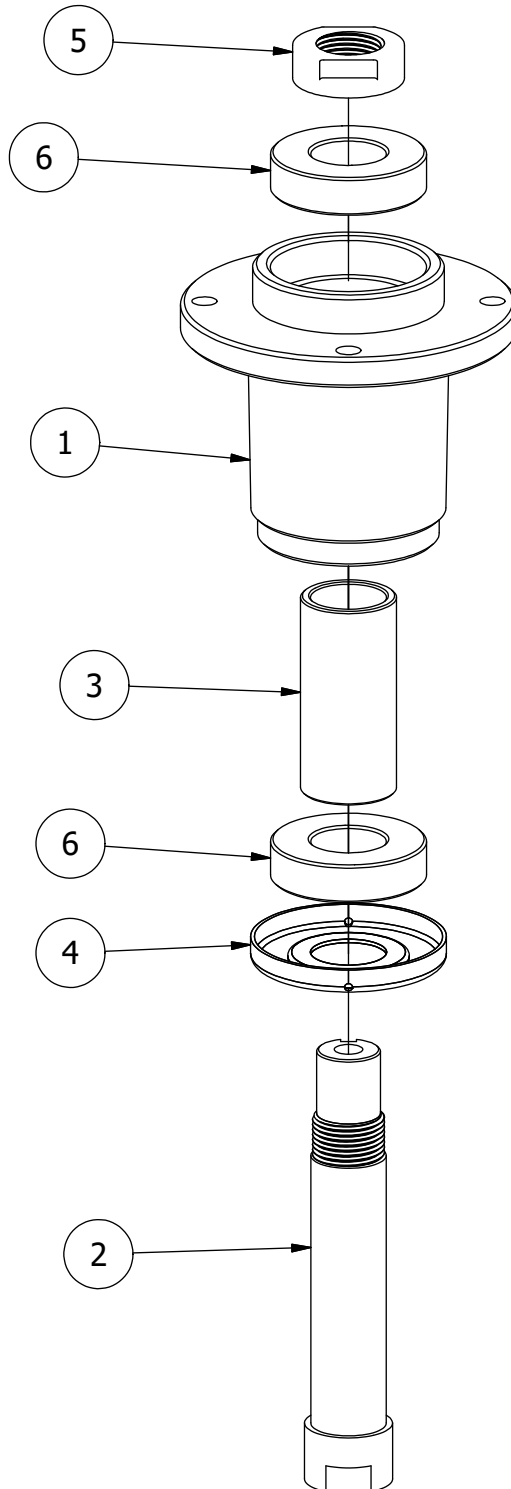

(2 Bearing) Deck Spindle Assembly Parts List

ITEM	QTY	PART NUMBER	DESCRIPTION
1	1	437-0015-00	Mower Deck Spindle Casting for 437-0004-00
2	1	437-0010-00	Deck Spindle Shaft For 437-0004-00 and 437-0005-00
3	1	437-0011-00	Deck Spindle Spacer for 437-0004-00
4	1	437-0014-00	Mower Deck Spindle Dust Cup
5	1	437-0013-00	Mower Deck Spindle Nut for 437-0004-00 and 437-0005-00
6	2	410-0003-00	Spindle Bearing