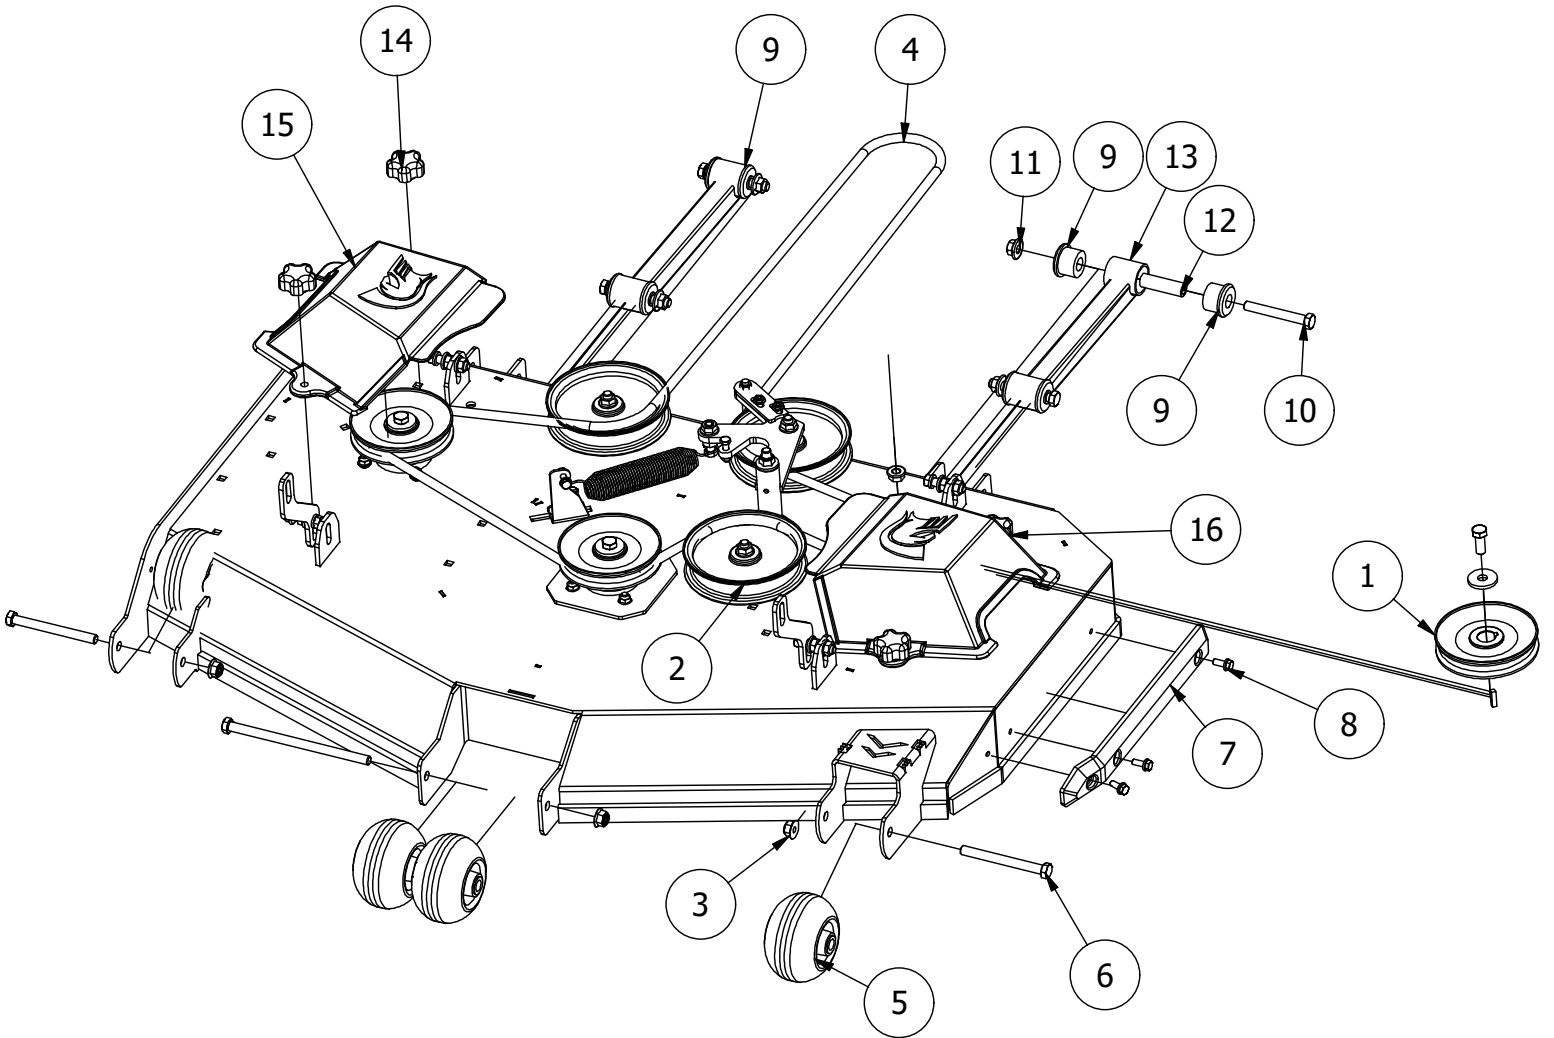

48" Deck Assembly 2

PARTS LIST			
ITEM	QTY	PART NUMBER	DESCRIPTION
1	3	433-0004-00	Deck Pulley 48"
2	3	433-0015-00	Mower 6-3/4" Deck Idler Pulley
3	4	413-0002-00	1/2-13 NYLON INSERT FLANGE LOCKNUT ZC YELLOW
4	1	461-0011-00	48" Deck Belt
5	4	422-0001-00	Anti-Scalp Wheel
6	2	418-0016-00	1/2-13 X 5 HEX C/S GR 2 ZINC YELLOW
7	1	429-0001-00	Mower Nylon Deck Guard
8	3	418-0049-00	5/16-18 X 3/4 IND HWH TRI LOB ZINC
9	8	732-2000-00	Large MTV A-Arm Bushing
10	4	418-0021-00	1/2-13 X 3-3/4 HEX C/S GR 5 ZINC
11	4	413-0017-00	1/2-13 NYLON INSERT FLANGE LOCKNUT ZINC W/SERRATIONS
12	4	732-2001-00	Large MTV A-Arm Bushing Sleeve
13	2	490-0047-00	2019 all RZ Deck Stabilizer assembly
14	4	445-0003-00	Lobed Knob w/ 5/16"-18 insert
15	1	414-0019-00	48" & 54" Deck Right Pulley Cover
16	1	414-0018-00	48" & 54" Deck Left Pulley Cover