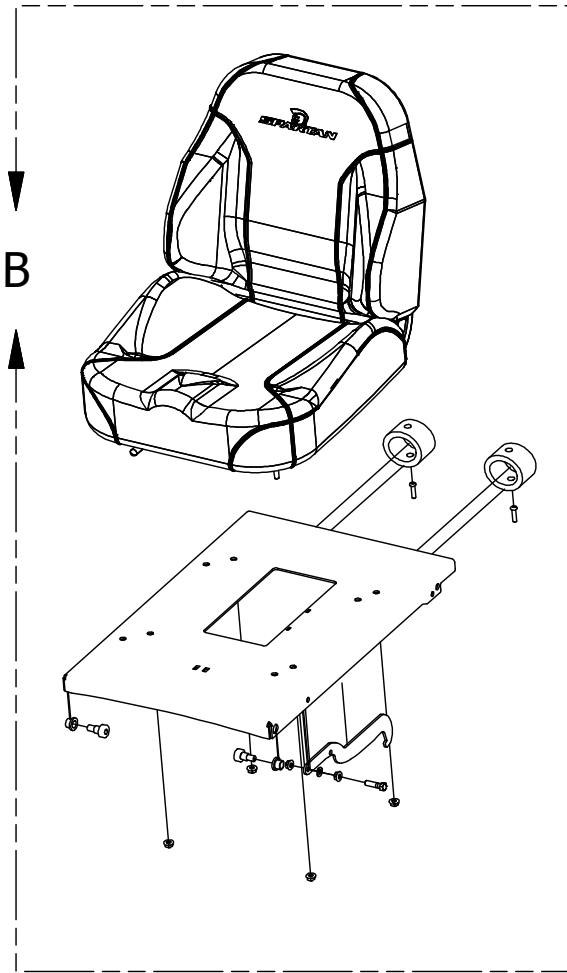

Battery and Seat Assembly