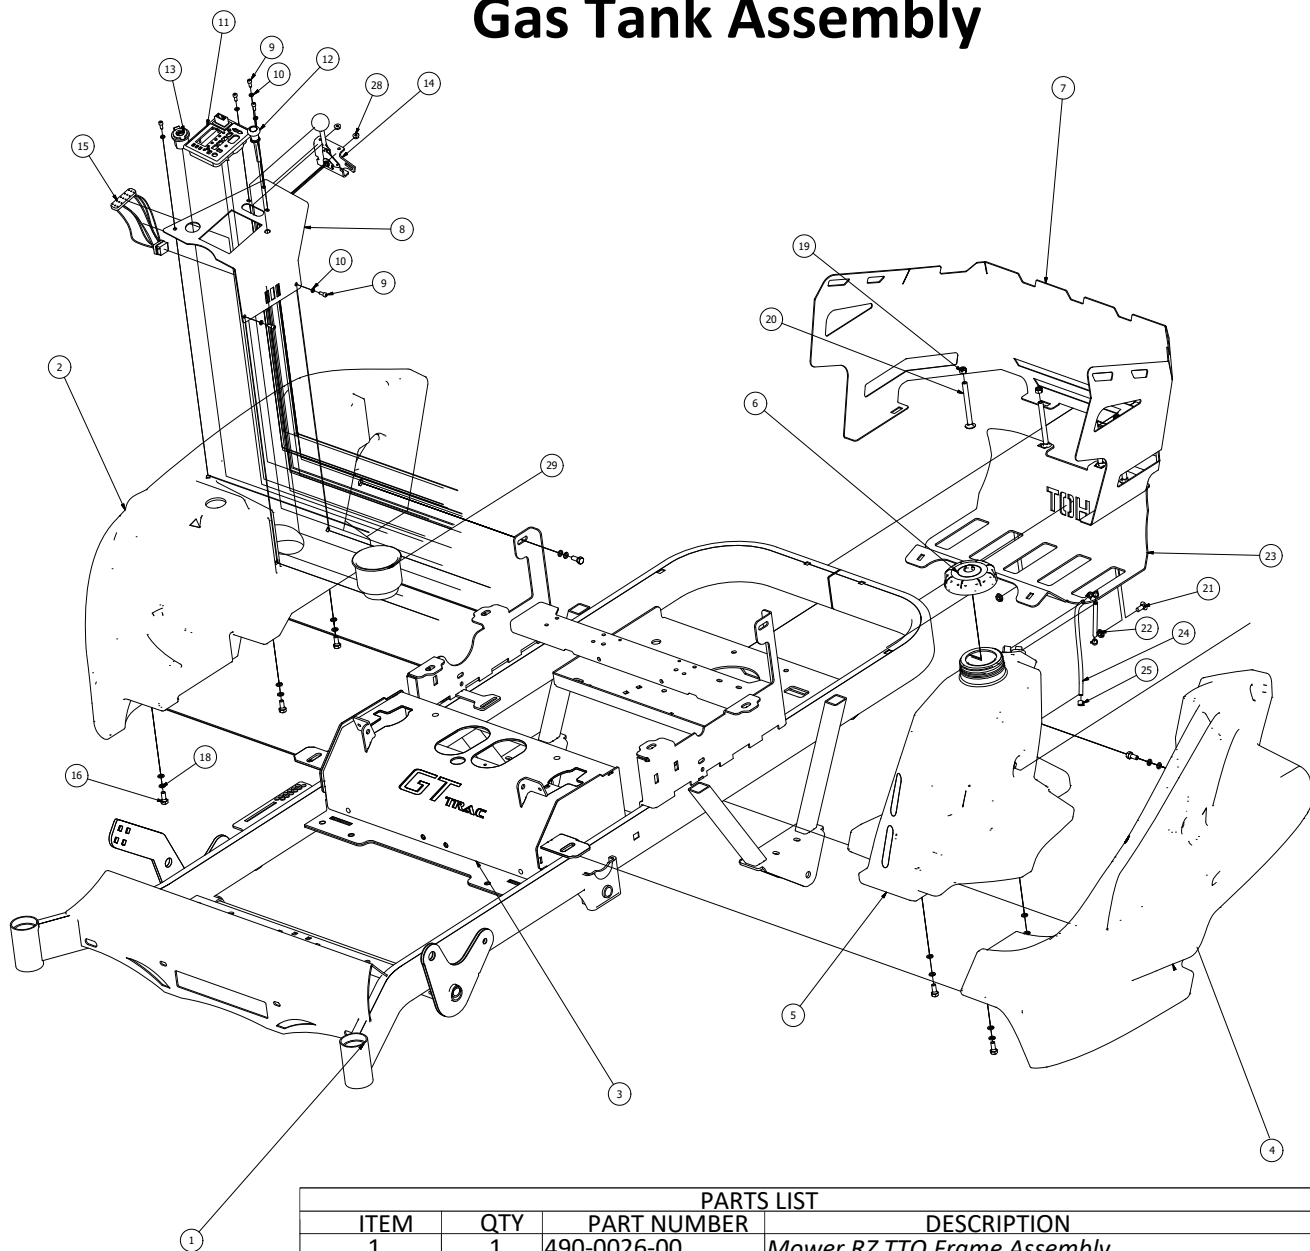

Gas Tank Assembly

PARTS LIST			
ITEM	QTY	PART NUMBER	DESCRIPTION
1	1	490-0026-00	Mower RZ TTQ Frame Assembly
2	1	467-0018-00	Spartan RZ Right Fender
3	1	490-0023-00	Mower Seat Base Assembly
4	1	467-0019-00	Spartan RZ Left Fender
5	1	467-0017-00	Spartan RZ Gas Tank Assembly
6	1	467-0008-00	Tank Fill Neck Non-Venting Cap
7	1	439-0192-00	Engine Cowling
8	1	439-0022-00	Mower Control Panel Bracket
9	6	418-0055-00	10-24 X 1/2 SOCKET C/S 18-8 SS
10	6	419-0011-00	#10 SPLIT LOCKWASHER 18-8 SS
11	1	486-0004-00	Mower Control Console, Carbureted Engine
12	1	464-0002-00	Choke Cable
13	1	677-2075-00	12 Volt Auxilliary Plug
14	1	464-0001-00	Mower Throttle Cable Assembly w / Handle
15	1	486-0011-00	Kawasaki 730cc/ Briggs 25/27 Harness
16	8	418-0054-00	5/16-18 X 3/4 HEX C/S ZINC
17	8	419-0007-00	1/2 USS FLAT WASHER ZINC
18	8	419-0009-00	5/16 SPLIT LOCKWASHER ZINC
19	4	413-0013-00	3/8-16 NYLON INSERT FLANGE LOCKNUT ZINC
20	4	418-0018-00	3/8-16 X 4 CARRIAGE BOLT ZINC
21	2	418-0008-00	5/16-18 X 3/4 CARRIAGE BOLT ZINC
22	2	413-0006-00	5/16-18 HEX FLANGE NUT W/SERR ZINC
23	1	439-0016-00	Mower Muffler Guard
24	1	751-1014-00	1/4 Fuel Line - Low Perm
25	4	472-0003-00	1/4 Spring Hose Clamp
26	1	451-0002-00	vapor vent line tube
27	1	418-0076-00	M6-1.0 X 16MM HEX FLANGE BOLT ZINC YELLOW
28	2	413-0008-00	10-24 NYLON INSERT LOCKNUT 18-8 SS
29	1	780-2220-00	Cup Holder