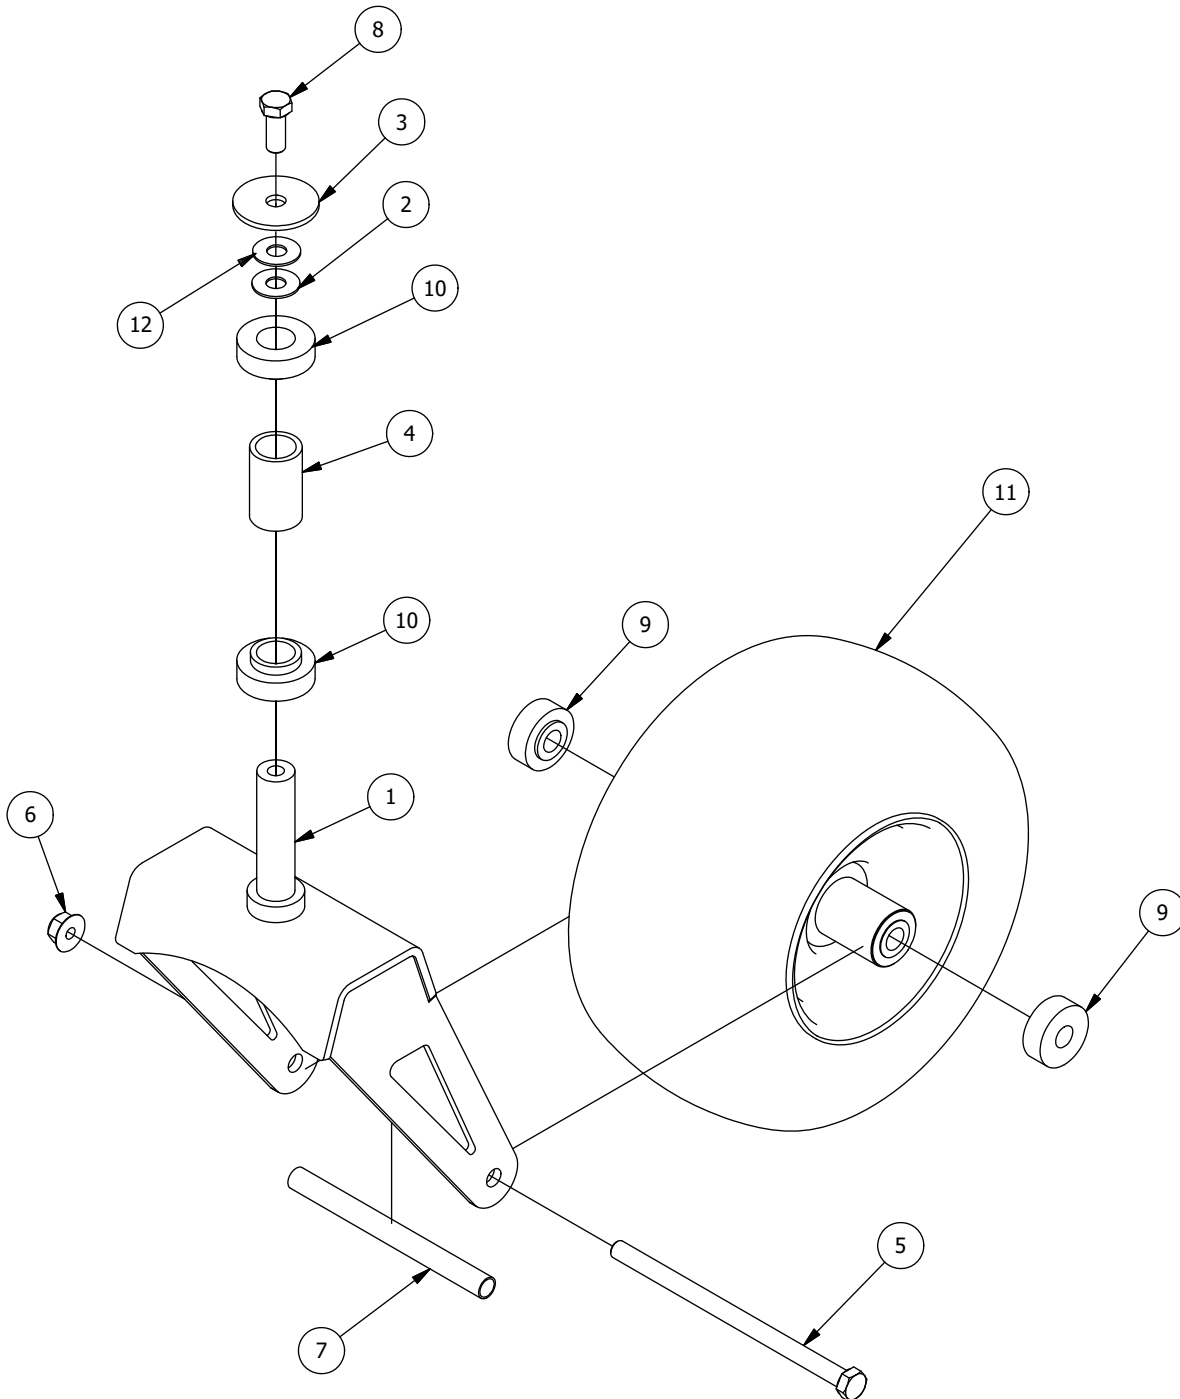

# Front Fork Assembly

Front Fork Parts List			
ITEM	QTY	PART NUMBER	DESCRIPTION
1	1	490-0046-00	RZ Caster Fork Assembly
2	1	419-0002-00	1/2 FENDER WASHER 1-1/4" OD ZINC
3	1	426-0006-00	Mower Caster Shaft Washer
4	1	425-0011-00	Mower Bearing Retainer Spacer
5	1	418-0003-00	1/2-13 X 8-1/2 HEX C/S GR 5 ZINC YELLOW
6	1	413-0002-00	1/2-13 NYLON INSERT FLANGE LOCKNUT ZC YELLOW
7	1	425-0010-00	Mower Caster Fork Wheel Spacer
8	1	418-0006-00	1/2-20 X 1-1/4 HEX C/S GR 5 ZINC
9	2	410-0018-00	RZ Mower Caster Wheel Bearing
10	2	410-0006-00	Mower Caster Shaft Bearing
11	1	422-0027-00	RZ Alternate Front Caster Wheel Assembly
12	1	419-0025-00	1/2 Plastic Washer

# Brake and Floorboard Assembly

Brake and Floorboard Assembly Parts List			
ITEM	QTY	PART NUMBER	DESCRIPTION
1	1	439-0114-00	Mower Floorboard
2	1	481-0005-00	2017 Mower Rubber Foot Rest Mat Except for RZ
3	1	481-0006-00	2017 Mower Logo Floor Mat Except for RZ
4	1	439-0059-00	Mower Deck Height Foot Pedal
5	10	414-0002-00	8MM PUSH TYPE RETAINER NYLON BLACK
6	3	418-0008-00	5/16-18 X 3/4 CARRIAGE BOLT ZINC
7	2	418-0045-00	3/8-16 X 1 CARRIAGE BOLT ZINC YELLOW GR8
8	4	413-0004-00	3/8-16 HEX FLANGE NUT W/SERR ZINC
9	4	429-0002-00	Rubber Bumper
10	1	490-0026-00	Mower RZ TTQ Frame Assembly