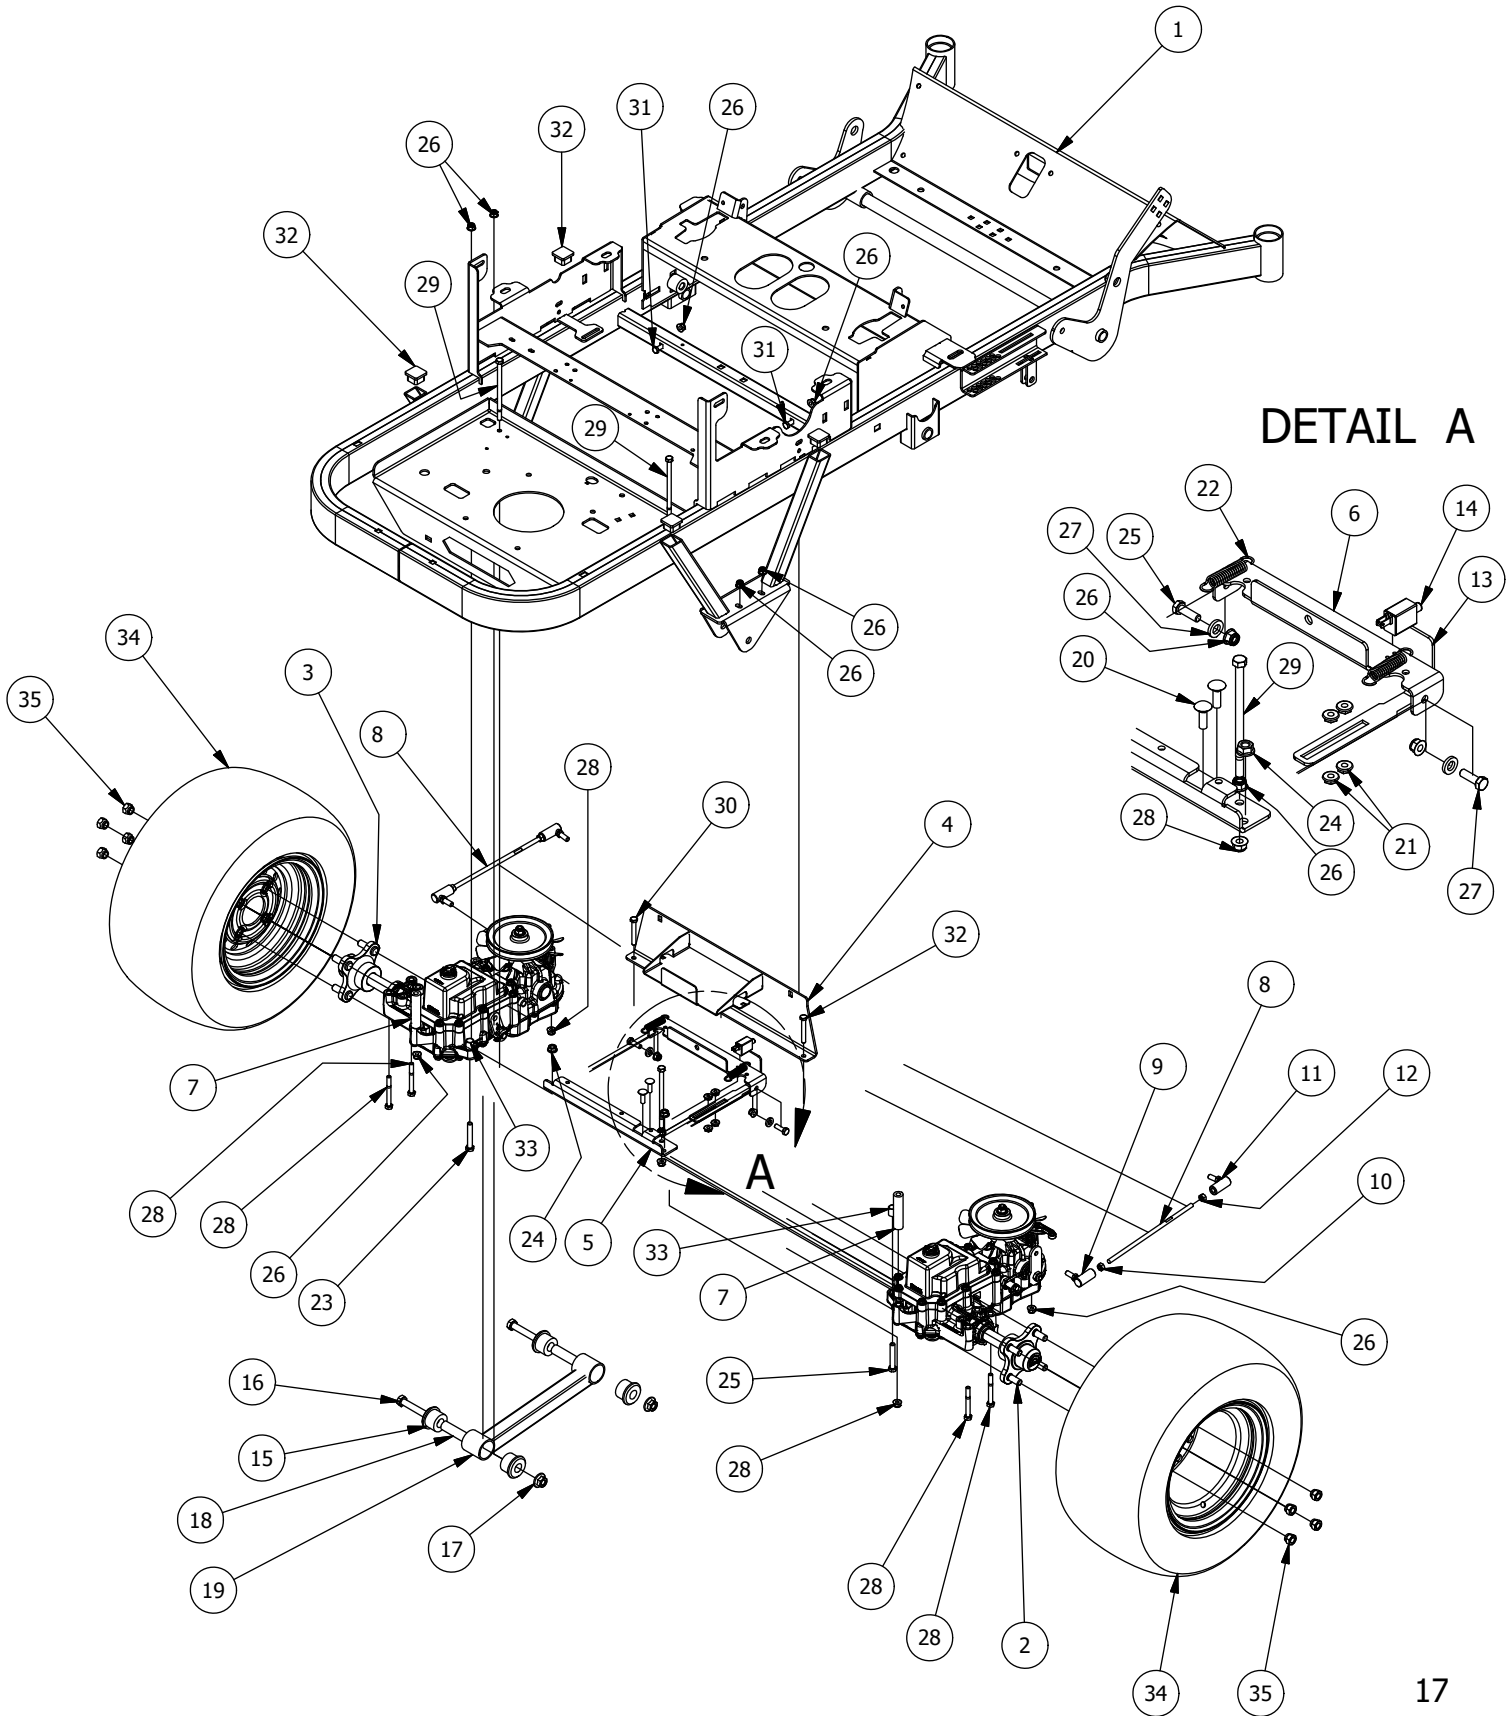

Transmission Assembly

RZ Tuff Torq Transaxle Assembly			
ITEM	QTY	PART NUMBER	DESCRIPTION
1	1	490-0026-00	Mower RZ TTQ Frame Assembly
2	1	450-0013-00	TZ-400 Right Side Hydrostatic Transmission
3	1	450-0014-00	TZ-400 Left Side Hydrostatic Transmission
4	1	490-0027-00	Mower TTQ Battery Box Assembly
5	1	439-0098-00	Mower TTQ Transmission Mount Brace
6	1	439-0018-00	Mower TTQ Brake Rod Bracket
7	2	425-0023-00	Mower TTQ Hydrostatic Transmission rear spacer
8	2	435-0020-00	Mower Drive Arm Rod TTQ 400 & 300 Transmission
9	2	410-0001-00	Control Arm Rod End, Right
10	2	413-0035-00	5/16-24 HEX NUT ZINC
11	2	410-0002-00	Control Arm Rod End, Left
12	2	413-0003-00	5/16 Hex Nut Left hand thread
13	1	439-0066-00	Mower Standard Transmission Brake Interlock Bracket
14	1	486-0030-00	Safety Switch
15	8	732-2000-00	Large MTV A-Arm Bushing
16	4	418-0021-00	1/2-13 X 3-3/4 HEX C/S GR 5 ZINC
17	4	413-0017-00	1/2-13 NYLON INSERT FLANGE LOCKNUT ZINC W/SERRATIONS
18	4	732-2001-00	Large MTV A-Arm Bushing Sleeve
19	2	490-0047-00	2019 all RZ Deck Stabilizer assembly
20	2	418-0010-00	5/16-18 X 1 CARRIAGE BOLT ZINC
21	8	413-0006-00	5/16-18 HEX FLANGE NUT W/SERR ZINC
22	2	434-0003-00	Brake Pedal Release Spring
23	2	418-0107-00	3/8-16 X 2-1/4 HEX FLANGE BOLT GR 8 ZC YELLOW
24	3	413-0020-00	3/8-16 HEX FLANGE NUT W/SERR ZINC YELLOW
25	2	418-0108-00	5/16 x1 Hex C/S (GR8) ZC/Yel
26	14	613-8049-00	5/16-18 Nylon Insert Flange Nut Zinc Orange Nylon
27	2	419-0015-00	3/8" ID X 3/4" OD X 1/8" THK BRONZE WASHER
28	4	418-0093-00	5/16-18 UNC-2.75 Hex Bolt TTQ Transmission
29	3	418-0092-00	5/16-18 UNC-5.5 Hex Bolt TTQ Transmission
30	2	618-2034-00	5/16" x 2-1/4" Hex Hd Cap Scr.
31	2	618-2071-00	5/16-18X 2" Hex Head Cap Screw
32	4	714-1002-00	1-1/4"x1-1/4" Black Tube Plug
33	2	725-1011-00	11/16"x 1/2" x 5/8" Spacer
34	2	422-0004-00	Mower TTQ Rear Wheel and Tire Assembly
35	8	413-0015-00	1/2-20 WHEEL NUT 60 DEGREE GR 5 ZINC