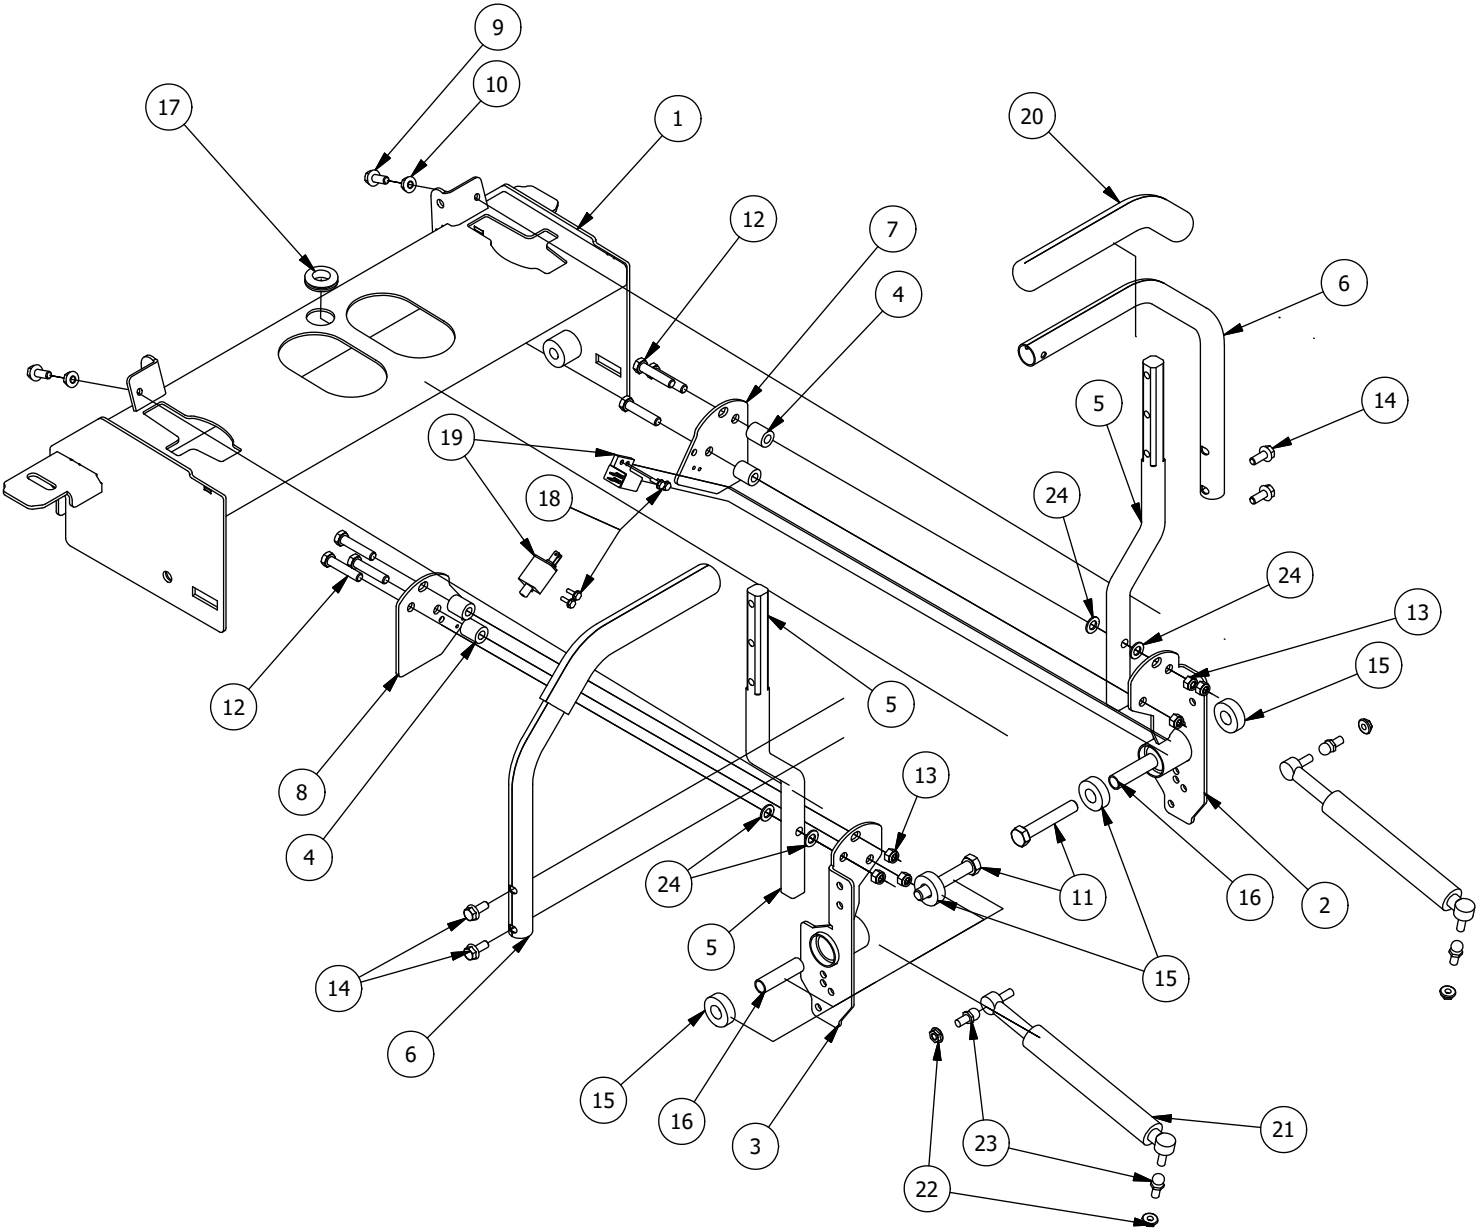

Drive Arm Assemblies

RZ Tuff Torq Drive Arm Assemblies			
ITEM	QTY	PART NUMBER	DESCRIPTION
1	1	490-0023-00	Mower Seat Base Assembly
2	1	490-0013-00	Mower Right Drive Arm Bracket Assembly
3	1	490-0012-00	Mower Left Drive Arm Bracket Assembly
4	4	425-0003-00	Mower Drive Arm Spacer
5	2	431-0001-00	Height Adjustable Drive Arm
6	2	403-0020-00	Mower Drive Handle Tube
7	1	426-0003-00	Mower Right Control Arm Limit Switch Plate
8	1	426-0002-00	Mower Left Control Arm Limit Switch Plate
9	2	418-0049-00	5/16-18 X 3/4 IND HWH TRI LOB ZINC
10	6	413-0022-00	5/16-18 HEX FLANGE NUT W/SERR ZINC YELLOW
11	2	418-0050-00	1/2-13 X 3 HEX C/S GR 5 ZINC
12	6	418-0051-00	3/8-16 X 1-3/4 HEX C/S GR 2 ZINC
13	6	413-0013-00	3/8-16 NYLON INSERT FLANGE LOCKNUT ZINC
14	4	418-0048-00	5/16-18 X 3/4 HEX FLANGE BOLT GR 8 ZC YELLOW
15	4	410-0005-00	5/8" ID X 1-3/8" OD X 7/16" THK BEARING
16	2	425-0004-00	Mower Drive Arm Hub & Deck Lift Arm Spacer
17	1	419-0008-00	3/4" ID X FOR 1-3/16" HOLE FOR 11 GA RUBBER GROMMIT
18	4	418-0032-00	8-32 X 1/2 IND. HWH SLOT TYPE F TCS ZINC
19	2	486-0030-00	Safety Switch
20	2	484-0001-00	Handle Grip
21	2	487-0001-00	Control Arm Damper
22	4	413-0024-00	5/16-18 HEX SERRATED LARGE FLANGE L/NUT ZC
23	4	487-0005-00	Control Arm Damper Ball Stud
24	4	410-0011-00	.375 ID X .750 OD X .062 THK THRUST BEARING OIL-IMPREG BRNZ