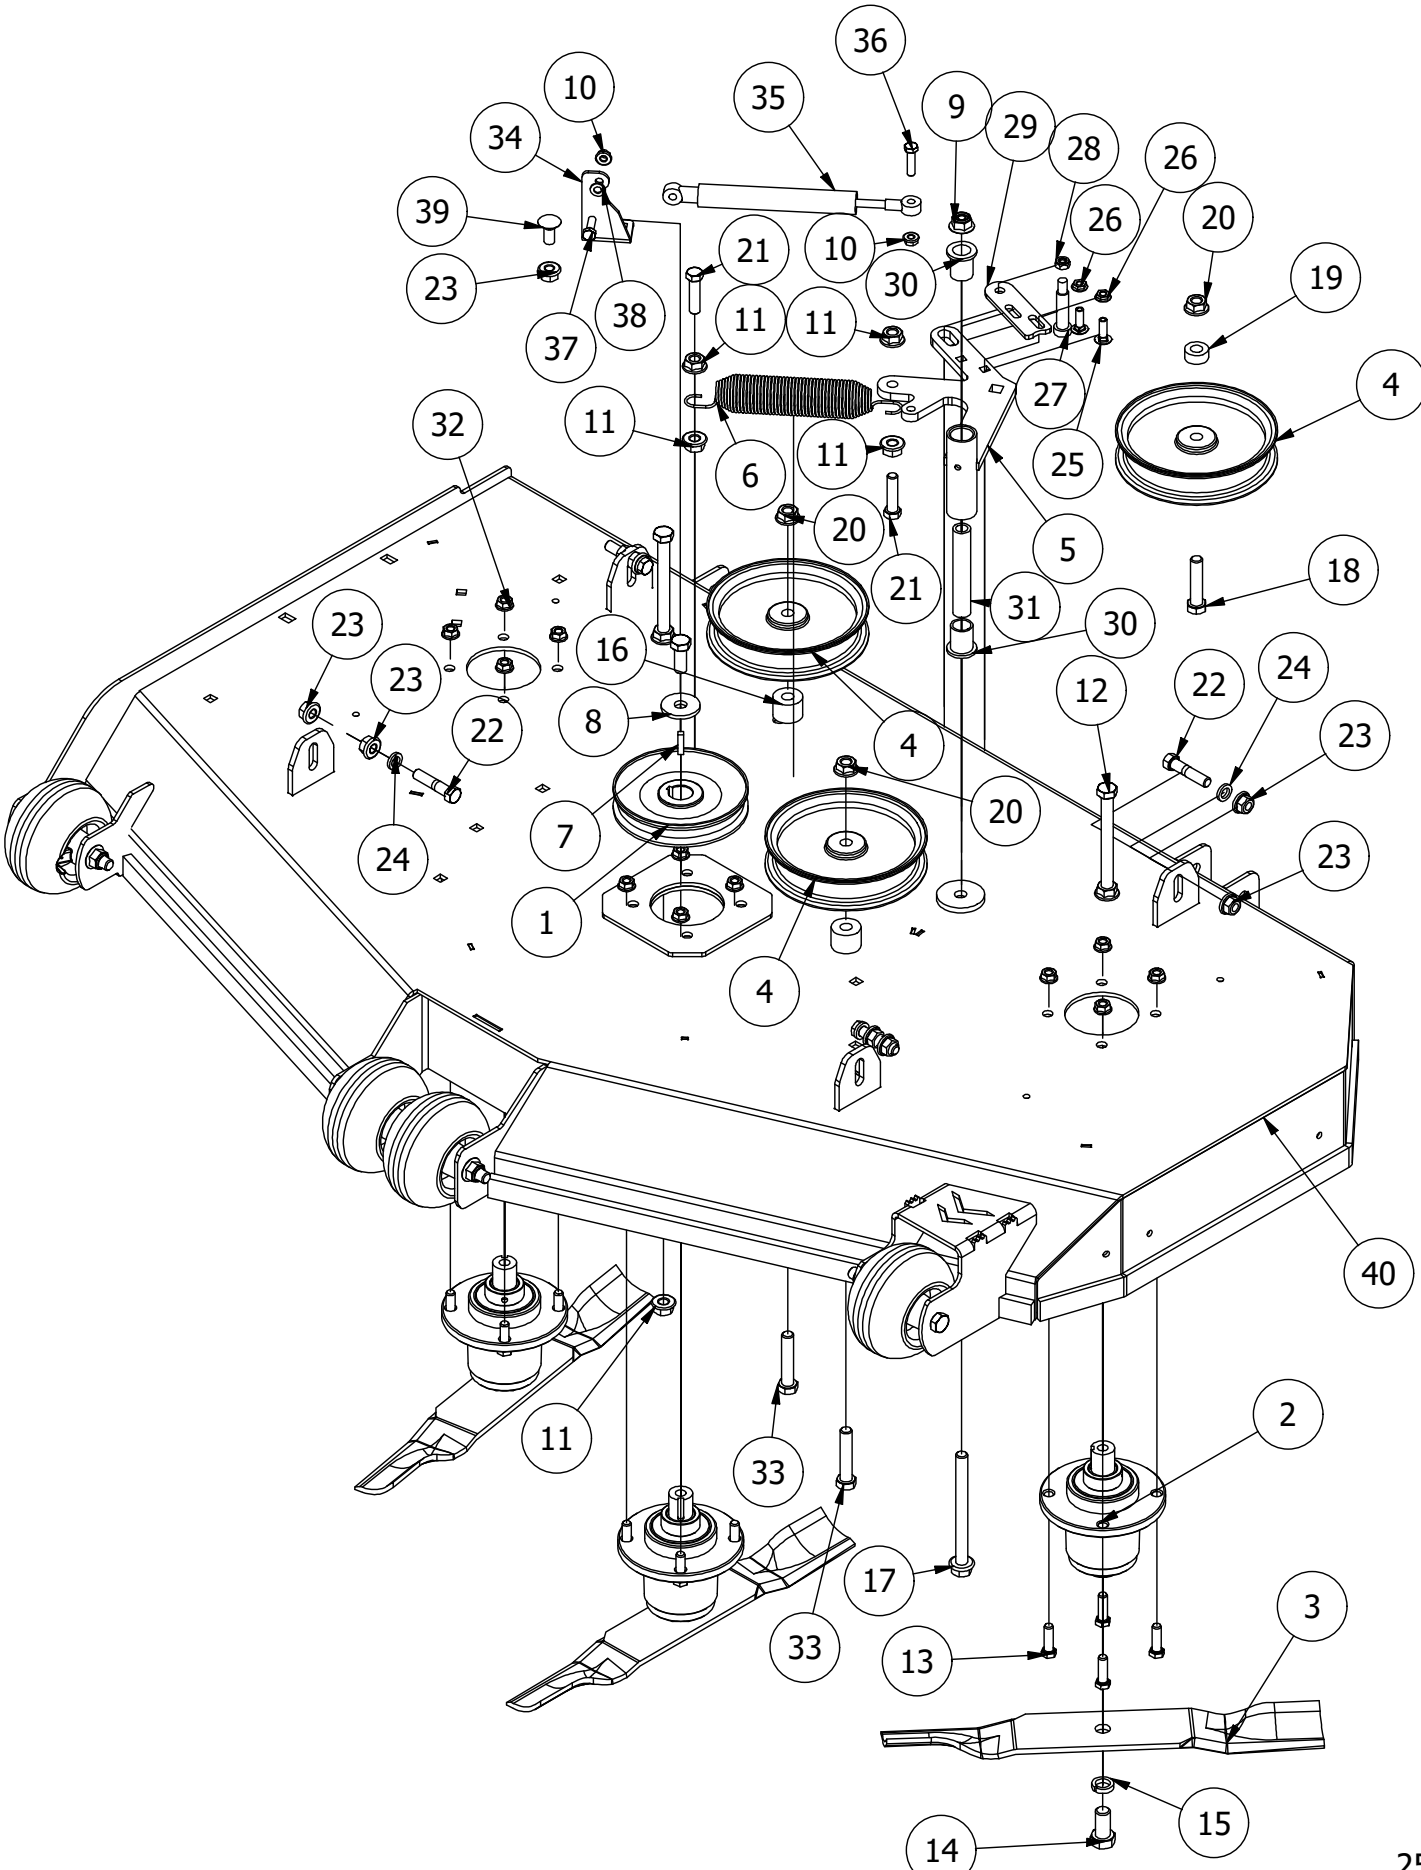

54" Deck Assembly 2

PARTS LIST			
ITEM	QTY	PART NUMBER	DESCRIPTION
1	3	433-0004-00	Deck Pulley 54"
2	3	437-0006-00	RZ Mower Deck Spindle Assy
3	3	438-0001-00	54" Mower Deck Blade
4	3	433-0015-00	Mower 6-3/4" Deck Idler Pulley
5	1	490-0019-00	Mower Deck Idler Pulley Arm Assembly
6	1	434-0005-00	Deck/pump idler spring
7	3	442-0001-00	1/4 X 1 SQUARE KEY STOCK
8	3	419-0003-00	1/2 FENDER WASHER 1-1/4" OD ZINC
9	4	413-0002-00	1/2-13 NYLON INSERT FLANGE LOCKNUT ZC YELLOW
10	2	413-0027-00	5/16-18 NYLON INSERT FLANGE LOCKNUT ZC YELLOW
11	8	413-0005-00	1/2-13 HEX FLANGE NUT W/SERR ZINC YELLOW
12	2	418-0044-00	1/2-13 X 6-1/2 HEX C/S GR 8 ZINC YELLOW
13	12	418-0005-00	3/8-16 x 1-1/4 Hex Bolt GR5
14	3	418-0007-00	5/8-18 X 1-1/4 HEX C/S GR 5 ZINC
15	3	419-0004-00	5/8 SPLIT LOCKWASHER ZINC
16	2	425-0002-00	Mower Deck Idler Spacer
17	1	418-0009-00	1/2-13 X 5-1/2 HEX FLANGE BOLT GR 8 ZY
18	1	418-0012-00	1/2-13 X 2-1/4 HEX C/S GR 5 ZINC
19	1	425-0007-00	Mower IDLER PULLEY SPACER
20	3	413-0010-00	1/2-13 HEX FLANGE NUT W/SERR ZINC
21	2	418-0011-00	7/16-14 X 1-3/4 HEX C/S GR 2 ZINC (NOT A/T)
22	4	418-0046-00	7/16-14 X 2 HEX C/S GR 5 ZINC YELLOW
23	9	413-0011-00	7/16-14 HEX FLANGE NUT W/SERR ZINC YELLOW
24	4	419-0010-00	.443 ID X .750 OD X .125 THK NYLON BLACK
25	2	418-0010-00	5/16-18 X 1 CARRIAGE BOLT ZC/YEL
26	2	413-0006-00	5/16-18 HEX FLANGE NUT W/SERR ZINC
27	1	618-6064-00	12"X1-3/4" Shoulder Bolt
28	1	613-2004-00	3/8"-16 Nyloc Jam Nut
29	1	439-0257-00	Deck Idler Pulley Belt Retainer Brkt
30	2	410-0007-00	3/4" ID X 15/16" OD X 1-1/8" LENGTH FLANGE BUSHING
31	1	425-0006-00	Mower Inner Idler Spacer
32	12	413-0004-00	3/8-16 HEX FLANGE NUT W/SERR ZINC
33	2	418-0014-00	1/2-13 X 2-1/2 HEX FLANGE BOLT GR 8 ZC YELLOW
34	1	439-0335-00	Deck Belt Idler Damper Mounting Bracket
35	1	434-0009-00	Idler Gas Spring
36	1	418-0109-00	5/16- 18 x 1 1/4 Hex C/S (GR.8) ZC/Yel
37	1	418-0108-00	5/16 x1 Hex C/S (GR8) ZC/Yel
38	1	419-0016-00	5/16" ID X 5/8" OD X 1/16" THK BRONZE WASHER
39	1	418-0017-00	7/16-14 X 1 CARRIAGE BOLT ZINC
40	1	490-0064-00	2020 54" RZ Deck Assembly