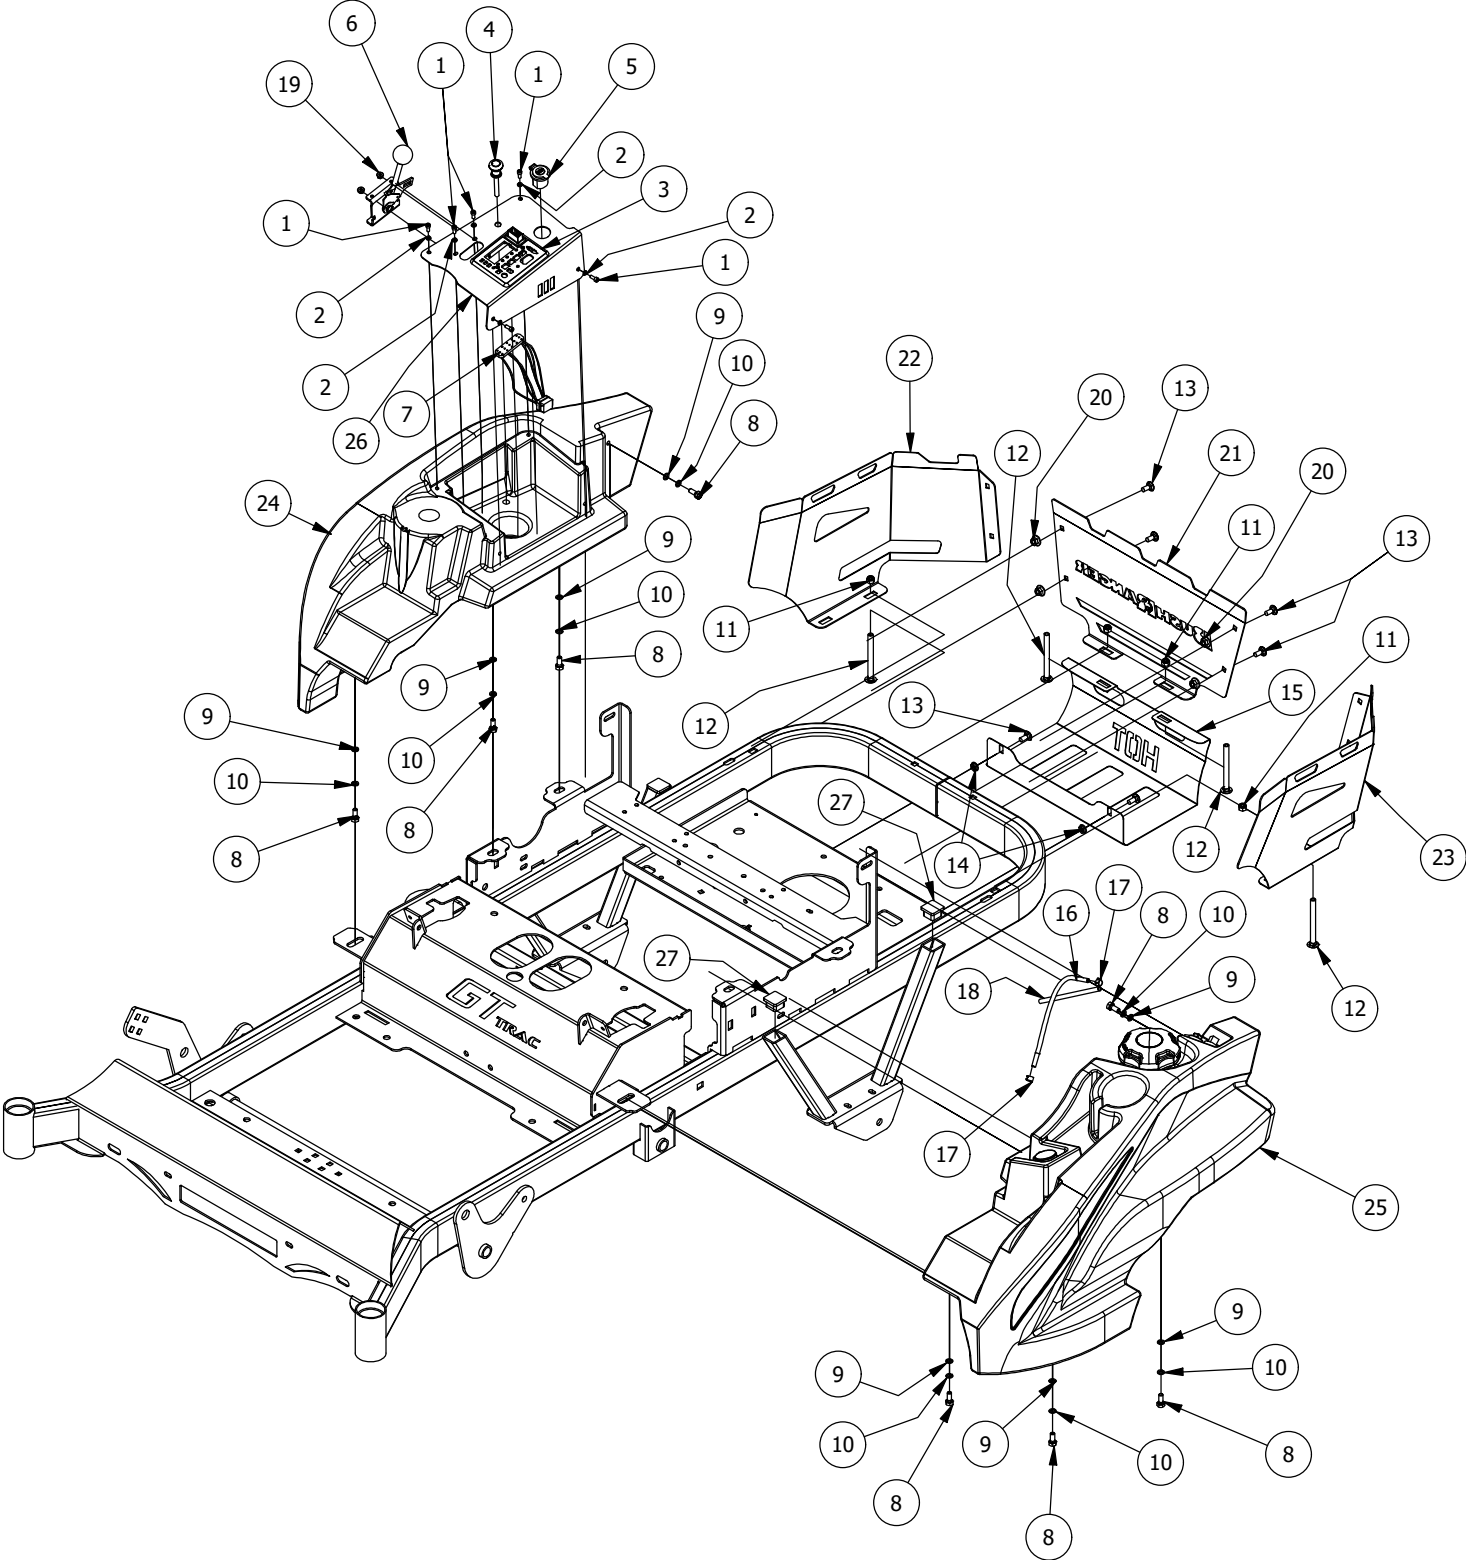

Gas Tank Assembly

Gas Tank Assembly			
ITEM	QTY	PART NUMBER	DESCRIPTION
1	6	418-0055-00	10-24 X 1/2 SOCKET C/S 18-8 SS
2	6	419-0011-00	#10 SPLIT LOCKWASHER 18-8 SS
3	1	486-0004-00	Mower Control Console, Carbureted Engine
4	1	464-0002-00	Choke Cable
5	1	677-2075-00	12 Volt Auxiliary Plug
6	1	464-0001-00	Mower Throttle Cable Assembly w / Handle
7	1	486-0009-00	Wiring Harness 26Kohler/Briggs/FR730/FR651/FR691 Engines
8	8	418-0054-00	5/16-18 X 3/4 HEX C/S ZINC
9	8	419-0007-00	5/16 Flat Washer
10	8	419-0009-00	5/16 SPLIT LOCKWASHER ZINC
11	4	413-0013-00	3/8-16 NYLON INSERT FLANGE LOCKNUT ZINC
12	4	418-0018-00	3/8-16 X 4 CARRIAGE BOLT ZINC/YEL
13	6	418-0008-00	5/16-18 X 3/4 CARRIAGE BOLT ZINC
14	2	413-0006-00	5/16-18 HEX FLANGE NUT W/SERR ZINC
15	1	439-0115-00	RZ and RZ-C Mower Muffler Guard
16	1	751-1014-00	1/4 Fuel Line - Low Perm
17	2	472-0004-00	1/2" (#8) Hose Clamp
18	1	451-0002-00	vapor vent line tube
19	2	413-0008-00	10-24 NYLON INSERT LOCKNUT 18-8 SS
20	4	413-0066-00	5/16-24 Hex Flange Nut Serr Yello Zinc
21	1	439-0716-00	RZ-C Rear Cover Center Plate
22	1	439-0496-00	RZ-C Rear Cover Right Side
23	1	439-0495-00	RZ-C Rear Cover Left Side
24	1	467-0022-00	RZ-C Mower Console Assembly Right
25	1	467-0021-00	RZ-C Mower Fuel Tank Assembly Left
26	1	439-0491-00	RZ-C Control Panel Bracket
27	4	714-1002-00	1-1/4"x1-1/4" Black Tube Plug