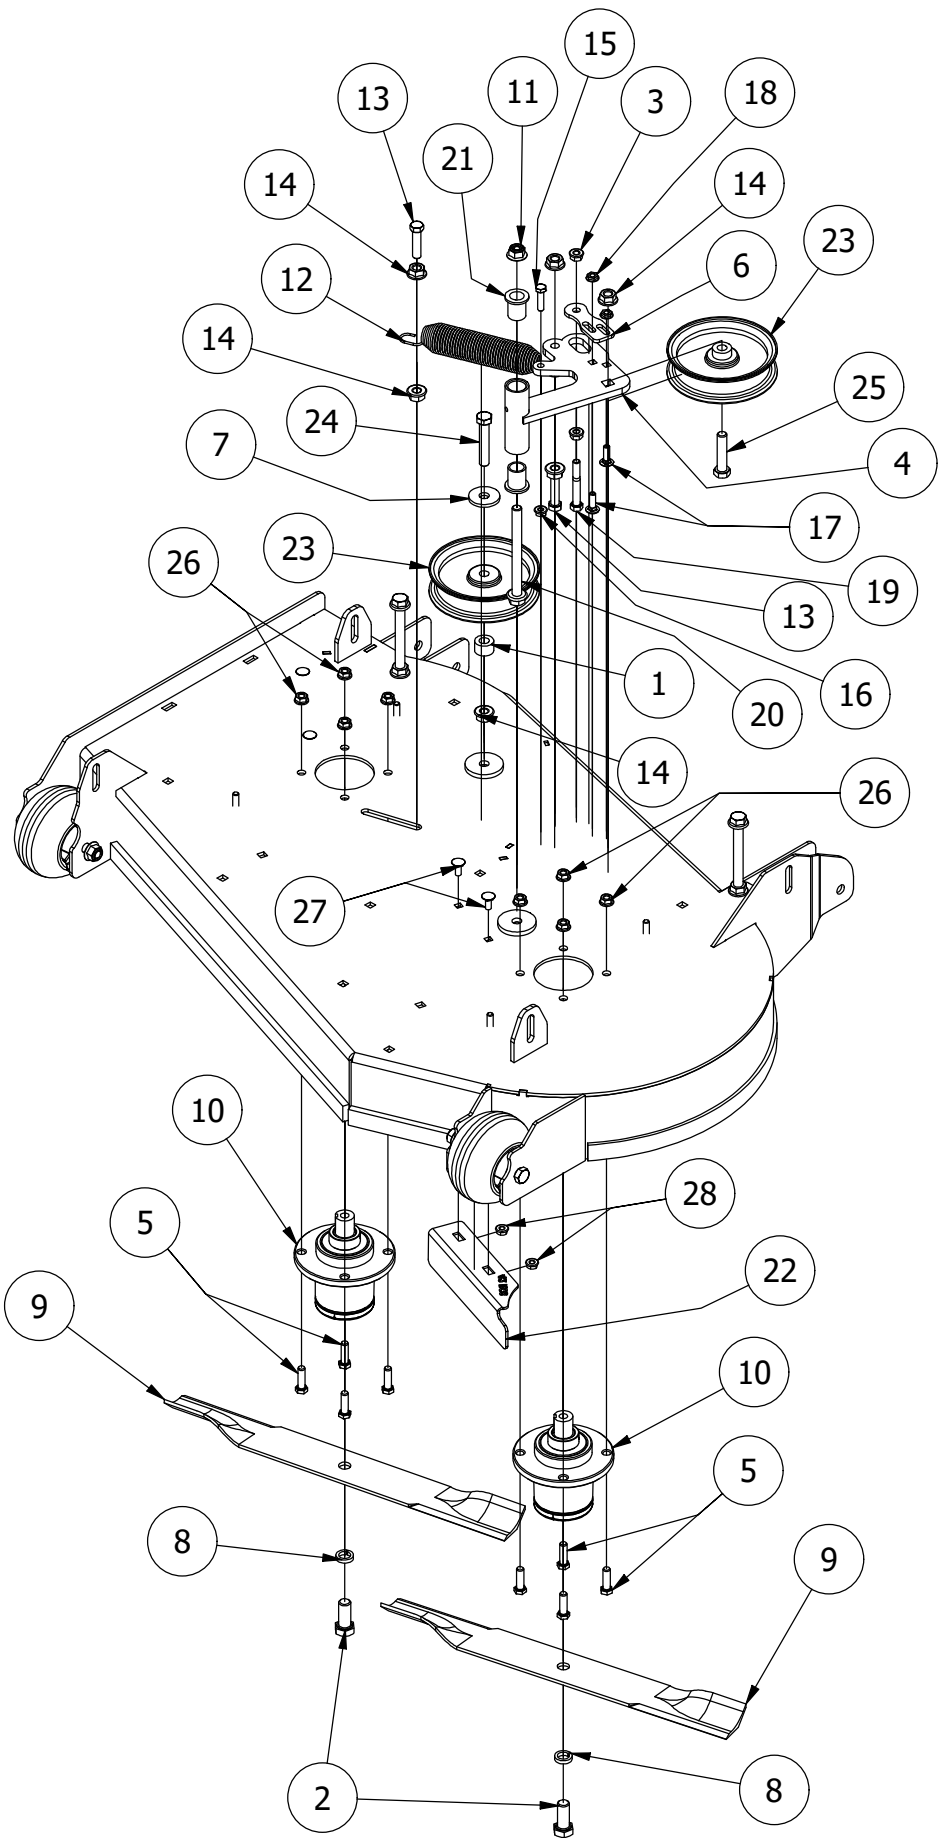

42" Deck Assembly 2

PARTS LIST			
ITEM	QTY	PART NUMBER	DESCRIPTION
1	1	425-0027-00	.530 ID/ 1" OD X .625 Mower Pump Idler Spacer
2	2	418-0078-00	5/8-11 X 1-1/2 HEX C/S GR 8 ZC YELLOW
3	2	413-0020-00	3/8-16 HEX FLANGE NUT W/SERR ZINC YELLOW
4	1	490-0450-00	RZ-C 42" Mower Deck Idler Pulley Assembly
5	8	418-0005-00	3/8-16 x 1-1/4 Hex Bolt GR5
6	1	426-0461-00	RZ-C 42" Deck Idler Pulley Belt Retainer Bracket
7	3	419-0003-00	1/2 FENDER WASHER 1-1/4" OD ZINC
8	2	419-0004-00	5/8 SPLIT LOCKWASHER ZINC
9	2	438-0013-00	42" Deck Straight Blade (.187" x 2.5" x 21.188")
10	2	437-0026-00	RZ-C Spindle
11	7	413-0002-00	1/2-13 NYLON INSERT FLANGE NUT ZINC YELLOW
12	1	434-0007-00	Mower Deck Spring
13	2	418-0011-00	7/16-14X 1-3/4 HEX C/S GR5 ZINC Yellow
14	10	413-0005-00	1/2-13 HEX FLANGE NUT W/SERR ZINC YELLOW
15	1	418-0109-00	5/16- 18 x 1 1/4 Hex C/S (GR.8) ZC/Yel
16	1	413-0027-00	5/16-18 NYLON INSERT FLANGE LOCKNUT ZC YELLOW
17	2	418-0010-00	5/16-18 X 1 CARRIAGE BOLT ZC/YEL
18	2	413-0006-00	5/16-18 HEX FLANGE NUT W/SERR ZINC
19	1	618-2078-00	3/8-16 x 2-3/4 Hex C/S GR2 Zinc
20	3	418-0009-00	1/2-13 X 5-1/2 HEX FLANGE BOLT GR 8 ZY
21	2	410-0007-00	3/4" ID X 15/16" OD X 1-1/8" LENGTH FLANGE BUSHING
22	1	439-0742-00	Bushranger 42" Deck Wiper Bracket
23	2	433-0013-00	5-3/4" Idler Pulley, 7/16" Spacer Assembly
24	5	418-0021-00	1/2-13 X 3-3/4 HEX C/S GR 5 ZINC
25	1	418-0012-00	1/2-13 X 2-1/4 HEX C/S GR 5 ZINC
26	8	413-0004-00	3/8-16 HEX FLANGE NUT W/SERR ZINC
27	4	418-0008-00	5/16-18 X 3/4 CARRIAGE BOLT ZINC
28	4	413-0022-00	5/16-18 HEX FLANGE NUT W/SERR ZINC YELLOW