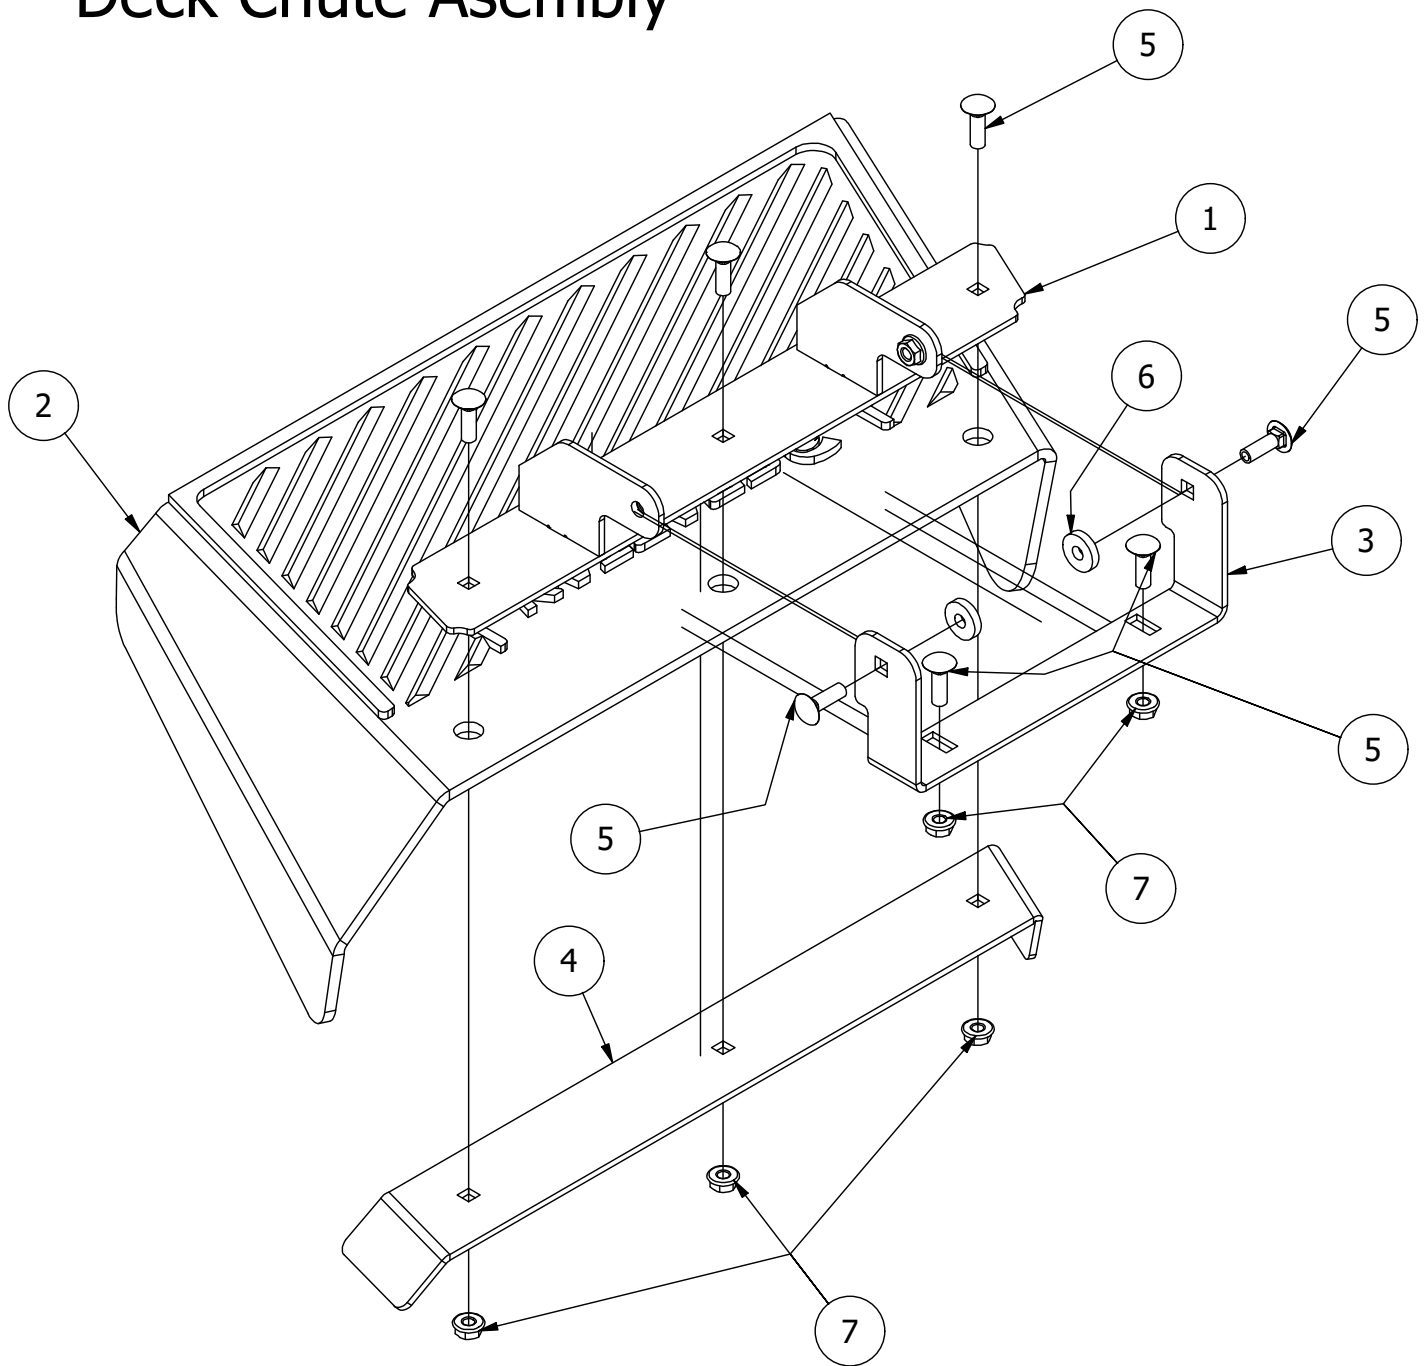

Deck Chute Assembly

PARTS LIST

ITEM	QTY	PART NUMBER	DESCRIPTION
1	1	490-0070-02	RZ and RZ-C Mower Deck Chute Hinge Assembly
2	1	481-0010-00	RZ and RZ-C Mower Rubber Discharge Chute
3	1	439-0111-00	Mower Chute Mounting Bracket
4	1	439-0431-00	RZ and RZ-C Mower Deck Chute Hinge Backer Bracket
5	7	418-0060-00	5/16-18 X 1 CARRIAGE BOLT ZINC YELLOW
6	2	419-0006-00	.312 ID X .875 OD X .1875 THK F/W NYLON BLK
7	7	413-0027-00	5/16-18 NYLON INSERT FLANGE LOCKNUT ZC YELLOW