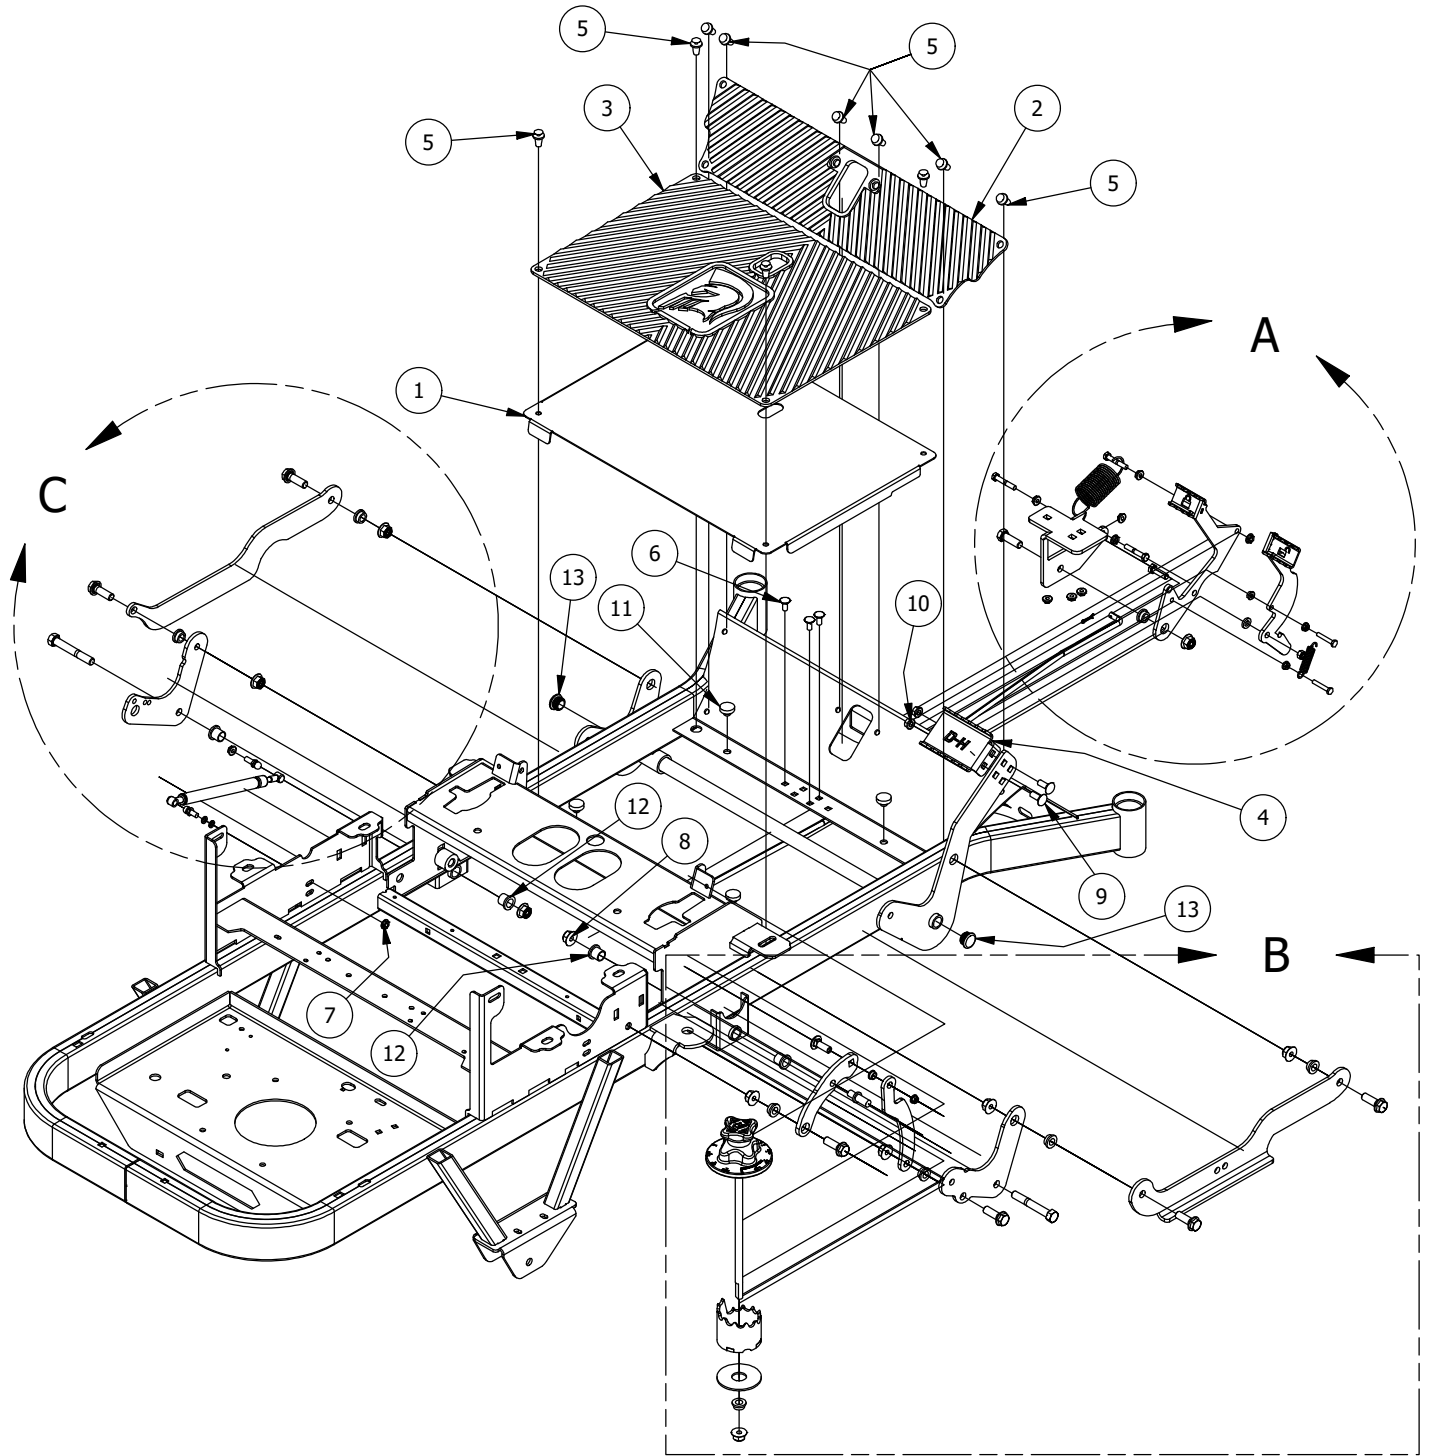

RZ-C Parts
Manual 2021

TABLE OF CONTENTS

FRONT FORK ASSEMBLY	3
BRAKE, FLOORBOARD, AND HEIGHT INDICATOR ASSEMBLY	4-7
SEAT AND BATTERY ASSEMBLY	8-9
DRIVE ARM ASSEMBLY	10-11
GAS TANK ASSEMBLY.....	12-13
42" DECK ASSEMBLY	14-17
54" DECK ASSEMBLY	18-21
DECK CHUTE ASSEMBLY.....	22
CLUTCH AND IDLER PULLY ASSEMBLY.....	23-24
TRANSMISSION ASSEMBLY.....	25-26
KAWASAKI ENGINE	27
DECALS	28

PARTS LIST			
ITEM	QTY	PART NUMBER	DESCRIPTION
1	1	418-0002-00	1/2-20 X 1-1/4 HEX FLANGE BOLT GR 8 ZC YELLOW
2	1	426-0006-00	Mower Caster Shaft Washer
3	1	419-0025-00	Front Fork Caster Top Washer
4	1	490-0453-00	RZ C Caster Fork Assembly_42_54 only
6	1	419-0003-00	1/2 FENDER WASHER 1-1/4" OD ZINC
7	1	425-0011-00	Caster Fork Shaft Bearing Spacer
8	2	410-0006-00	1" INSERT BEARING
9	1	418-0003-00	1/2-13 X 8-1/2 HEX C/S GR 5 ZINC YELLOW
10	1	413-0002-00	1/2-13 NYLON INSERT FLANGE NUT ZINC YELLOW
11	1	422-0027-00	RZ-C/RZ/RT Pro Front Tire Assembly-Smooth Tread
12	2	410-0014-00	Mower Caster Wheel Bearing
13	1	425-0010-00	Mower Caster Fork Wheel Spacer
14	1	437-0028-00	RZ-C, RZ, RT and SRT Mower Caster Wheel Shaft
15	2	413-0063-00	1"-8 FIN HEX JAM NUT ZC

Brake, Floorboard, and Height Indicator Assembly

Parts List

ITEM	QTY	PART NUMBER	DESCRIPTION
1	1	439-0114-00	Mower Floorboard
2	1	481-0005-00	Rubber Foot Rest Mat
3	1	481-0006-00	Logo Floor Mat
4	1	439-0059-00	Mower Deck Height Foot Pedal
5	10	414-0002-00	8MM PUSH TYPE RETAINER NYLON BLACK
6	3	418-0008-00	5/16-18 X 3/4 CARRIAGE BOLT ZINC
7	11	413-0006-00	5/16-18 HEX FLANGE NUT W/SERR ZINC
8	10	413-0002-00	1/2-13 NYLON INSERT FLANGE LOCKNUT ZC YELLOW
9	2	418-0045-00	3/8-16 X 1 Carriage Bolt Zinc Yellow
10	2	413-0020-00	3/8-16 HEX FLANGE NUT W/SERR ZINC YELLOW
11	4	429-0002-00	Push-In Rubber Bumper, Mower Floor
12	4	410-0008-00	5/8" ID X 3/4" OD X 3/4" LENGTH FLANGE BUSHING
13	2	414-0016-00	1" Round Tube Plug