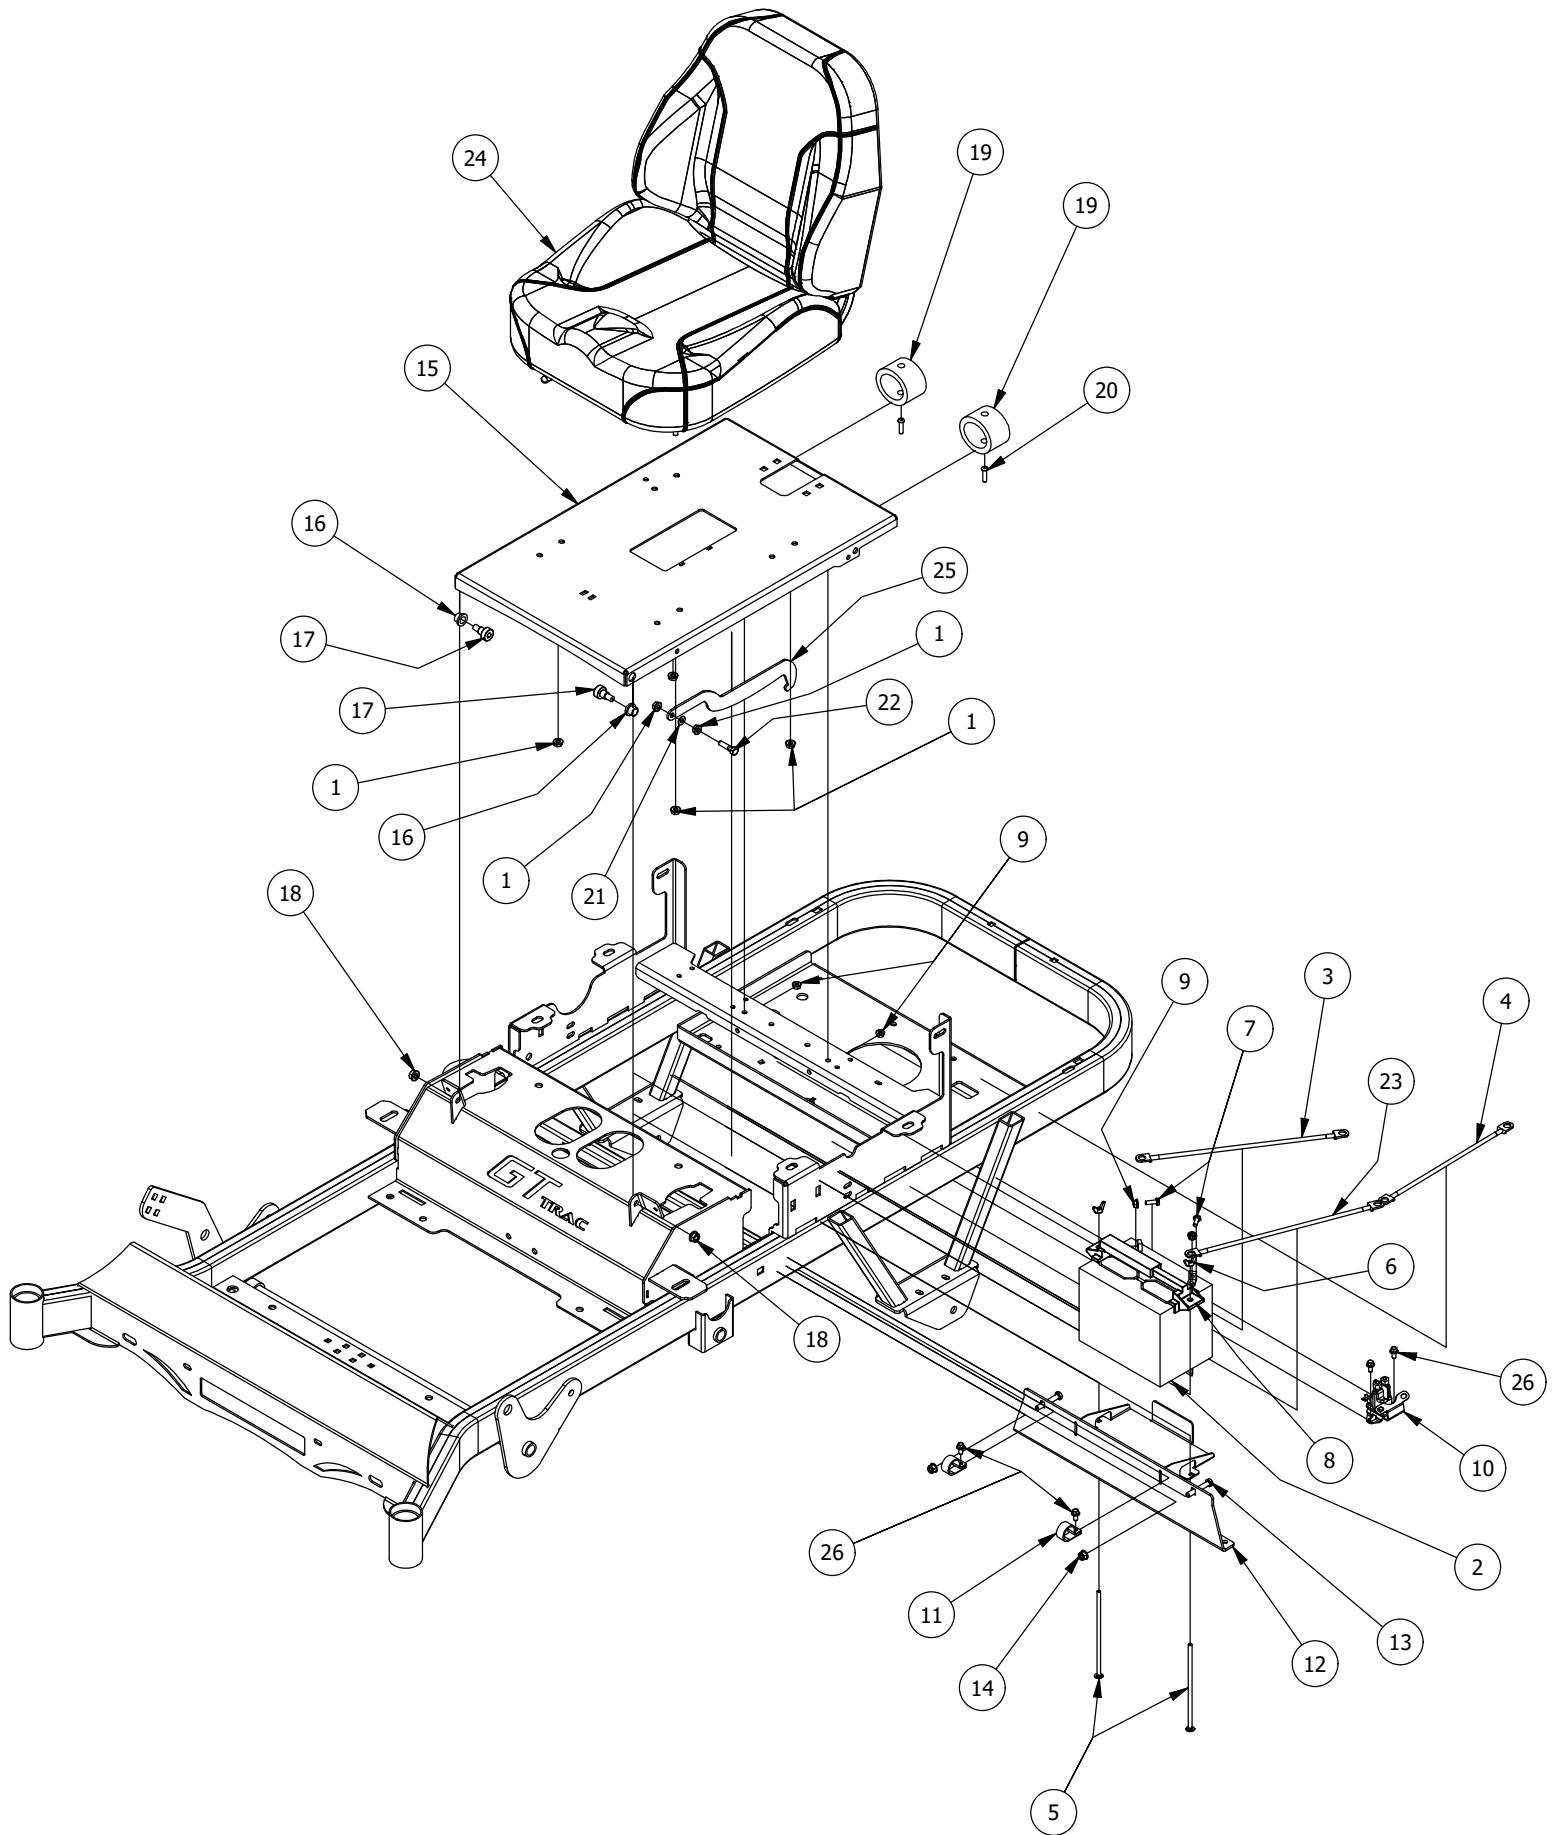

Seat & Battery Assembly

Seat & Battery Assembly			
ITEM	QTY	PART NUMBER	DESCRIPTION
1	6	413-0027-00	5/16-18 NYLON INSERT FLANGE LOCKNUT ZC YELLOW
2	1	468-1004-00	12-V Mower Starter Battery
3	1	486-0017-00	Mower Negative Battery Cable 28" long
4	1	486-0018-00	Mower Start Wire, 12
5	2	418-0034-00	1/4-20 X 7 CARRIAGE BOLT ZINC
6	2	413-0025-00	1/4-20 WING NUT ZINC
7	2	418-0035-00	1/4-20 X 3/4 HEX C/S GR 2 ZINC
8	1	443-0001-00	Battery Hold Down
9	4	413-0026-00	1/4-20 NYLON INSERT FLANGE L/NUT ZINC
10	1	486-0006-00	Mower Starter Solenoid
11	2	472-0002-00	1/2" CUSHIONED LOOP CLAMP
12	1	490-0027-00	Mower TTQ Battery Box Assembly
13	2	618-2071-00	5/16-18X 2" Hex Head Cap Screw
14	2	613-8049-00	5/16-18 Nylon Insert Flange Nut Zinc Orange Nylon
15	1	439-0430-00	RZ and RZ-C Mower Seat Plate
16	2	410-0010-00	1/2" ID X 5/8" OD X 1/2" LENGTH FLANGE BUSHING
17	2	418-0038-00	1/2 X 1/2 SOCKET SHOULDER BOLT ZC YELLOW
18	2	413-0029-00	3/8-16 NYLON INSERT FLANGE L/NUT ZC YELLOW
19	2	487-0004-00	Seat Suspension Elastomer GBR-7
20	2	418-0039-00	1/4-20 X 1 BUTTON SOCKET C/S 18-8 SS W/ BLACK MAGNI 577
21	1	413-0016-00	.312 ID X .625 OD X .062 THK THRUST BEARING OIL-IMPREG BRNZ
22	1	418-0036-00	5/16-18 X 1-1/4 HEX TAP BOLT ZINC GR8
23	1	486-0016-00	Mower Positive Battery Cable 25" long
24	1	471-0033-00	BushRanger RZ and RZ-C Seat
25	1	439-0343-00	Mower Seat Latch Hook
26	4	418-0023-00	3/8-16 X 1-1/8 IND HWH W/SERR TRI LOB ZY