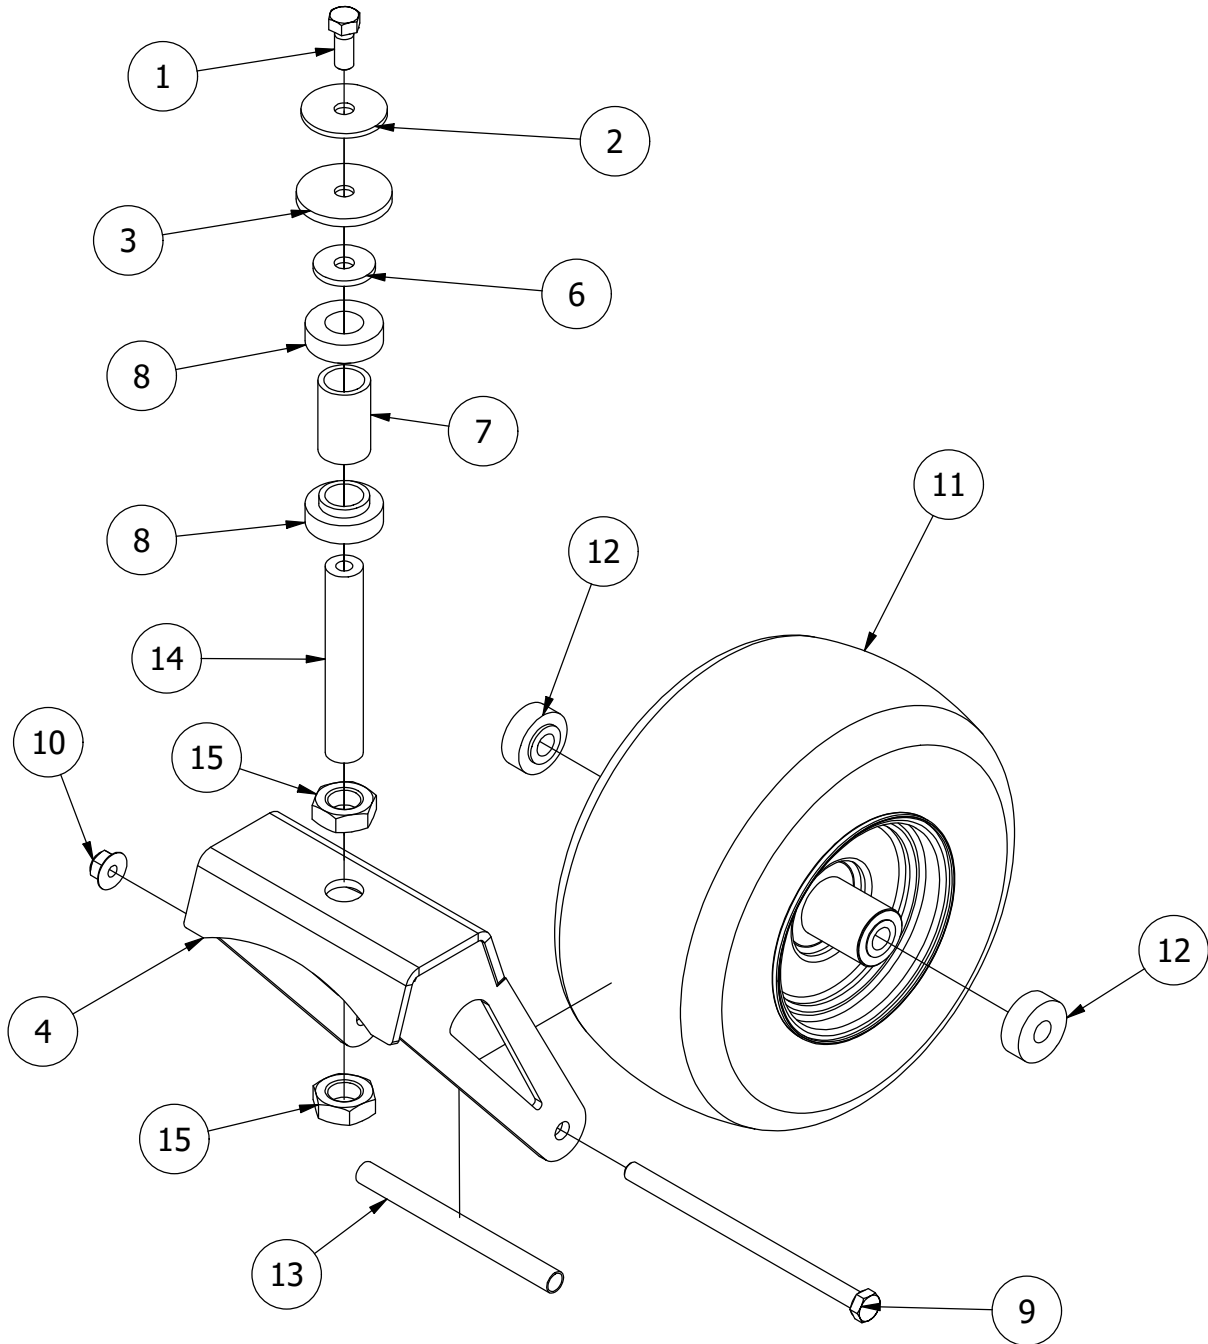

PARTS LIST			
ITEM	QTY	PART NUMBER	DESCRIPTION
1	1	418-0002-00	1/2-20 X 1-1/4 HEX FLANGE BOLT GR 8 ZC YELLOW
2	1	426-0006-00	Mower Caster Shaft Washer
3	1	419-0025-00	Front Fork Caster Top Washer
4	1	490-0453-00	RZ C Caster Fork Assembly_42_54 only
6	1	419-0003-00	1/2 FENDER WASHER 1-1/4" OD ZINC
7	1	425-0011-00	Caster Fork Shaft Bearing Spacer
8	2	410-0006-00	1" INSERT BEARING
9	1	418-0003-00	1/2-13 X 8-1/2 HEX C/S GR 5 ZINC YELLOW
10	1	413-0002-00	1/2-13 NYLON INSERT FLANGE NUT ZINC YELLOW
11	1	422-0027-00	RZ-C/RZ/RT Pro Front Tire Assembly-Smooth Tread
12	2	410-0014-00	Mower Caster Wheel Bearing
13	1	425-0010-00	Mower Caster Fork Wheel Spacer
14	1	437-0028-00	RZ-C, RZ, RT and SRT Mower Caster Wheel Shaft
15	2	413-0063-00	1"-8 FIN HEX JAM NUT ZC

Brake, Floorboard, and Height Indicator Assembly

Parts List

ITEM	QTY	PART NUMBER	DESCRIPTION
1	1	439-0114-00	Mower Floorboard
2	1	481-0005-00	Rubber Foot Rest Mat
3	1	481-0006-00	Logo Floor Mat
4	1	439-0059-00	Mower Deck Height Foot Pedal
5	10	414-0002-00	8MM PUSH TYPE RETAINER NYLON BLACK
6	3	418-0008-00	5/16-18 X 3/4 CARRIAGE BOLT ZINC
7	11	413-0006-00	5/16-18 HEX FLANGE NUT W/SERR ZINC
8	10	413-0002-00	1/2-13 NYLON INSERT FLANGE LOCKNUT ZC YELLOW
9	2	418-0045-00	3/8-16 X 1 Carriage Bolt Zinc Yellow
10	2	413-0020-00	3/8-16 HEX FLANGE NUT W/SERR ZINC YELLOW
11	4	429-0002-00	Push-In Rubber Bumper, Mower Floor
12	4	410-0008-00	5/8" ID X 3/4" OD X 3/4" LENGTH FLANGE BUSHING
13	2	414-0016-00	1" Round Tube Plug