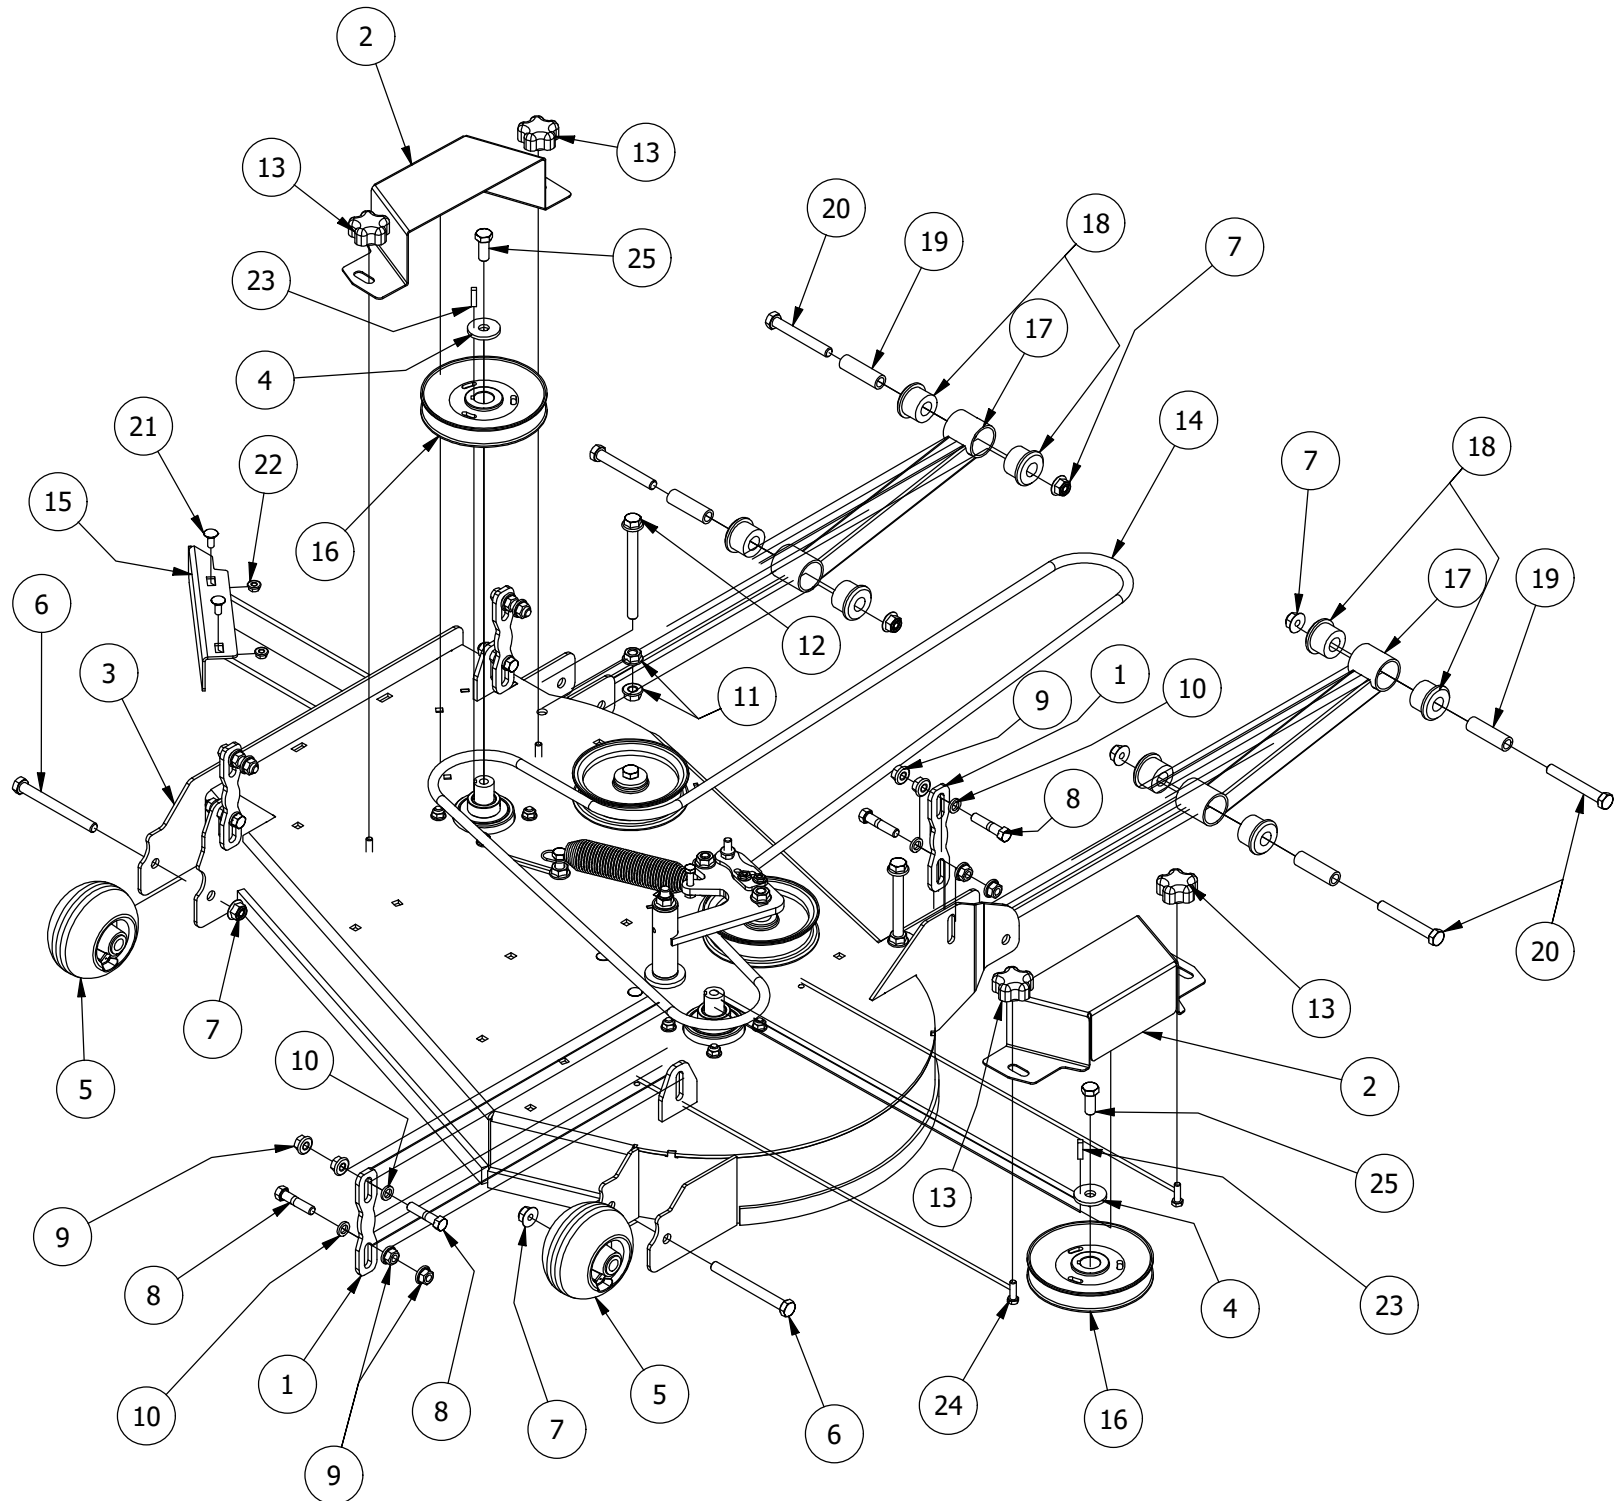

42" Deck Assembly 1

PARTS LIST			
ITEM	QTY	PART NUMBER	DESCRIPTION
1	4	435-0013-00	RZ and RZ-C Mower Deck Actuator Connecting Link
2	2	439-0492-00	RZ-C 42" Pulley Cover
3	1	490-0421-00	42" Deck Assembly
4	3	419-0003-00	1/2 FENDER WASHER 1-1/4" OD ZINC
5	2	422-0001-00	Anti-Scalp Wheel
6	2	418-0016-00	1/2-13 X 5 HEX C/S GR 2 ZINC YELLOW
7	7	413-0002-00	1/2-13 NYLON INSERT FLANGE NUT ZINC YELLOW
8	8	418-0046-00	7/16-14 X 2 HEX C/S GR 5 ZINC YELLOW
9	16	413-0011-00	7/16-14 HEX FLANGE NUT W/SERR ZINC YELLOW
10	8	419-0010-00	.443 ID X .750 OD X .125 THK NYLON BLACK
11	10	413-0005-00	1/2-13 HEX FLANGE NUT W/SERR ZINC YELLOW
12	3	418-0009-00	1/2-13 X 5-1/2 HEX FLANGE BOLT GR 8 ZY
13	4	445-0005-00	5/16-18 5-LOBE (STAR) FEMALE SOFT TOUCH KNOB (1.90 DIA) BLK
14	1	461-0016-00	42" Deck Belt
15	1	439-0684-00	42 Deck wiper Brkt
16	2	433-0003-00	61/42 Spindle Pulley
17	2	490-0047-00	RZ and RZ-C Deck Stabilizer Assembly
18	8	732-2000-00	Red A80 Suspension Bushing
19	4	732-2001-00	A-Arm Bushing Sleeve
20	5	418-0021-00	1/2-13 X 3-3/4 HEX C/S GR 5 ZINC
21	4	418-0008-00	5/16-18 X 3/4 CARRIAGE BOLT ZINC
22	4	413-0022-00	5/16-18 HEX FLANGE NUT W/SERR ZINC YELLOW
23	2	442-0001-00	1/4 X 1 SQUARE KEY STOCK
24	4	418-0108-00	5/16 x1 Hex C/S (GR8) ZC/Yel
25	2	418-0006-00	1/2-20 X 1-1/4 HEX C/S GR 5 ZINC