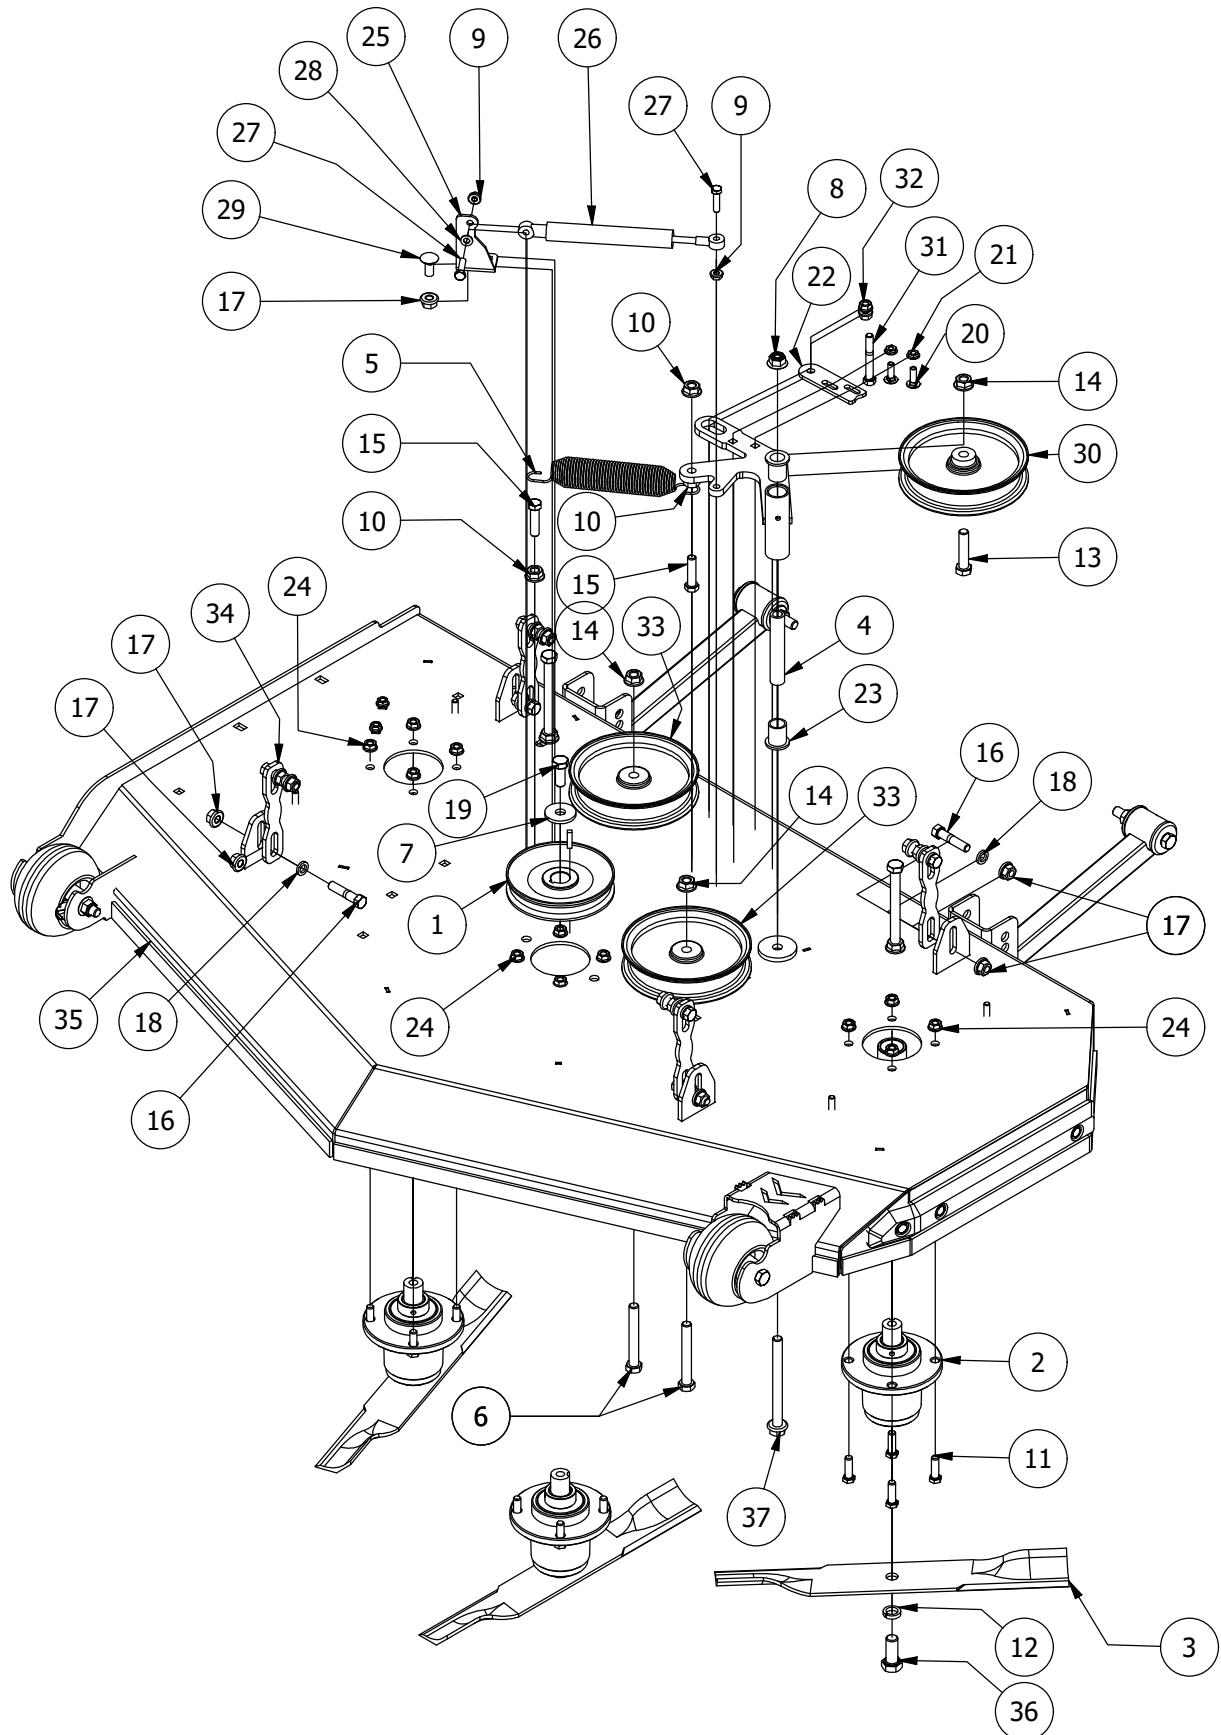

54 Deck Assembly 2

PARTS LIST			
ITEM	QTY	PART NUMBER	DESCRIPTION
1	3	433-0004-00	Deck Pulley 54"
2	3	437-0026-00	RZ-C Spindle
3	3	438-0012-00	54" Deck Mower Straight Blade (.187" x 2.5" x 18.5")
4	1	490-0019-00	Mower Deck Idler Pulley Arm Assembly
5	1	434-0007-00	Mower Deck Spring
6	6	418-0021-00	1/2-13 X 3-3/4 HEX C/S GR 5 ZINC
7	3	419-0003-00	1/2 FENDER WASHER 1-1/4" OD ZINC
8	3	413-0002-00	1/2-13 NYLON INSERT FLANGE LOCKNUT ZC YELLOW
9	2	413-0027-00	5/16-18 NYLON INSERT FLANGE LOCKNUT ZC YELLOW
10	8	413-0005-00	1/2-13 HEX FLANGE NUT W/SERR ZINC YELLOW
11	12	418-0005-00	3/8-16 x 1-1/4 Hex Bolt GR5
12	3	419-0004-00	5/8 SPLIT LOCKWASHER ZINC
13	1	418-0012-00	1/2-13 X 2-1/4 HEX C/S GR 5 ZINC
14	3	413-0010-00	1/2-13 HEX FLANGE NUT W/SERR ZINC
15	2	418-0011-00	7/16-14X 1-3/4 HEX C/S GR5 ZINC Yellow
16	8	418-0046-00	7/16-14 X 2 HEX C/S GR 5 ZINC YELLOW
17	17	413-0011-00	7/16-14 HEX FLANGE NUT W/SERR ZINC YELLOW
18	8	419-0010-00	.443 ID X .750 OD X .125 THK NYLON BLACK
19	3	418-0006-00	1/2-20 X 1-1/4 HEX C/S GR 5 ZINC
20	2	418-0010-00	5/16-18 X 1 CARRIAGE BOLT ZC/YEL
21	2	413-0006-00	5/16-18 HEX FLANGE NUT W/SERR ZINC
22	1	439-0257-00	Deck Idler Pulley Belt Retainer Brkt
23	2	410-0007-00	3/4" ID X 15/16" OD X 1-1/8" LENGTH FLANGE BUSHING
24	12	413-0004-00	3/8-16 HEX FLANGE NUT W/SERR ZINC
25	1	439-0335-00	Deck Belt Idler Damper Mounting Bracket
26	1	434-0009-00	Idler Gas Spring
27	2	418-0109-00	5/16- 18 x 1 1/4 Hex C/S (GR.8) ZC/Yel
28	1	419-0016-00	5/16" ID X 5/8" OD X 1/16" THK BRONZE WASHER
29	1	418-0017-00	7/16-14 X 1 CARRIAGE BOLT ZINC
30	1	433-0014-00	6-3/4" Idler Pulley, 7/16" Spacer Assembly
31	1	618-2078-00	3/8-16 x 2-3/4 Hex C/S GR2 Zinc
32	2	413-0020-00	3/8-16 HEX FLANGE NUT W/SERR ZINC YELLOW
33	2	433-0015-00	6-3/4" Idler Pulley, 15/16" Spacer Assembly
34	4	435-0013-00	RZ and RZ-C Mower Deck Actuator Connecting Link
35	1	490-0452-00	RZ-C 54" Deck Assembly
36	3	418-0078-00	5/8-11 X 1-1/2 HEX C/S GR 8 ZC YELLOW
37	1	418-0009-00	1/2-13 X 5-1/2 HEX FLANGE BOLT GR 8 ZY