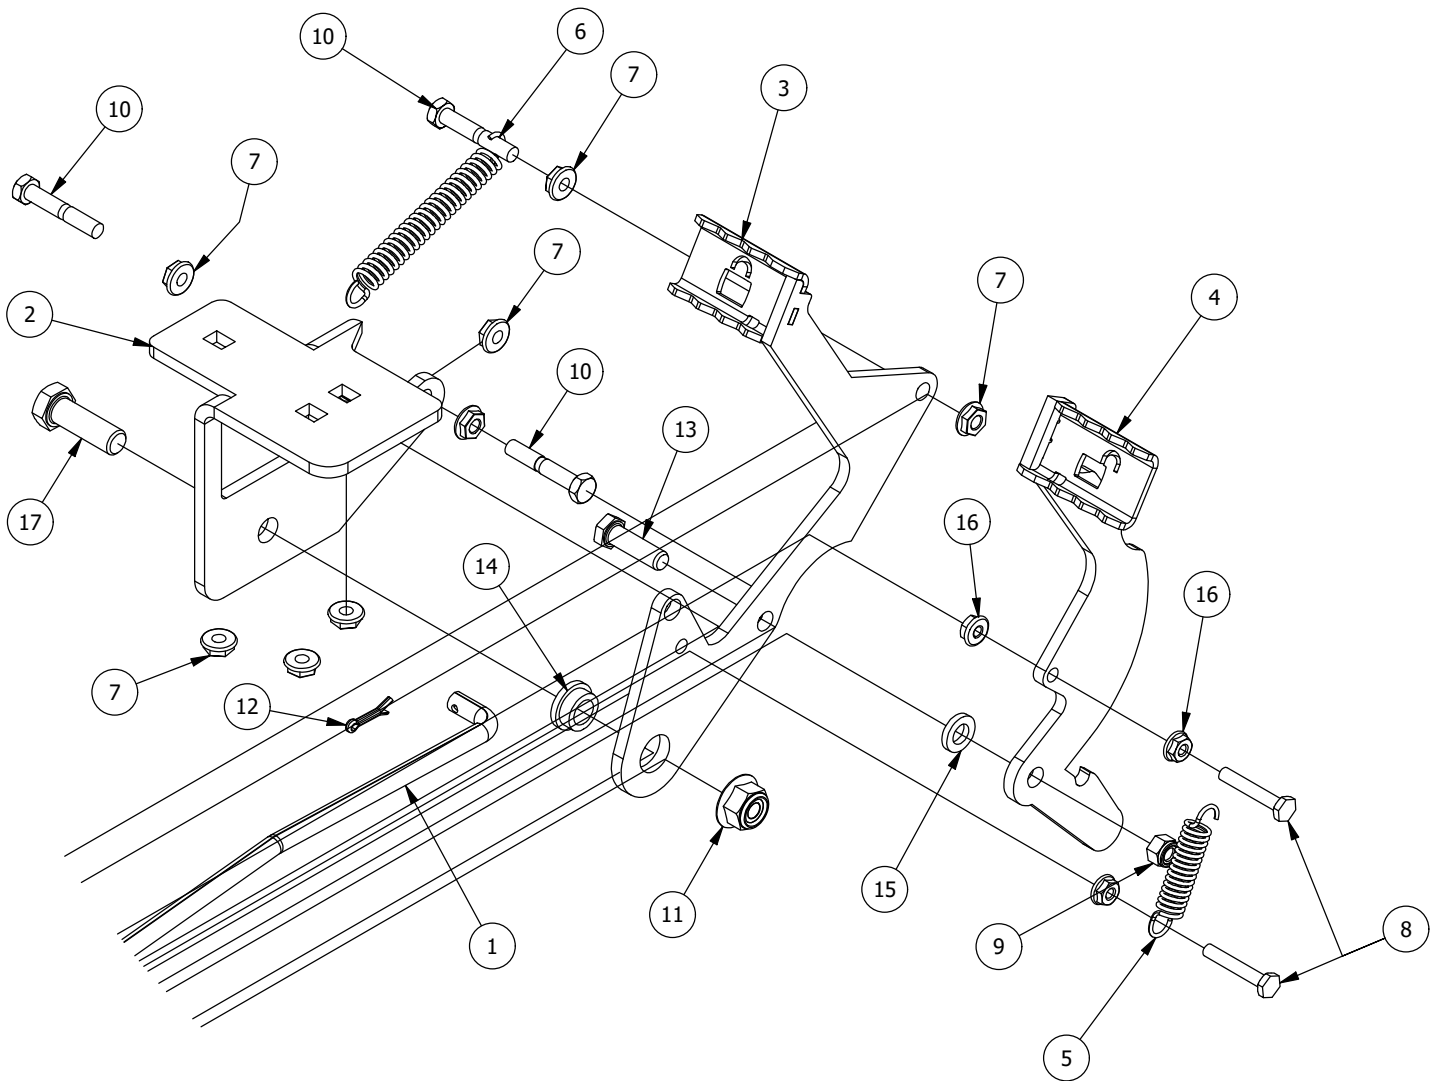

DETAIL A

Detail A Parts List			
ITEM	QTY	PART NUMBER	DESCRIPTION
1	1	435-0004-00	Mower Brake Linkage
2	1	439-0009-00	Mower Frame Brake Mounting Bracket
3	1	490-0016-00	Mower Brake Lock Lever Assembly
4	1	490-0017-00	Mower Brake Unlock Lever Assembly
5	1	434-0003-00	Brake Pedal Release Spring
6	1	434-0015-00	Brake Pedal Release Spring
7	11	413-0006-00	5/16-18 HEX FLANGE NUT W/SERR ZINC
8	2	418-0029-00	1/4-20 X 1-1/4 HEX C/S GR 2 ZINC
9	1	413-0013-00	3/8-16 NYLON INSERT FLANGE LOCKNUT ZINC
10	3	418-0027-00	5/16-18 X 1-3/4 HEX C/S GR 2 ZINC
11	10	413-0002-00	1/2-13 NYLON INSERT FLANGE LOCKNUT ZC YELLOW
12	1	420-0001-00	1/8 X 3/4 COTTER PIN ZINC
13	1	418-0030-00	3/8-16 X 1-1/4 HEX C/S GR 2 ZINC
14	8	410-0009-00	1/2" ID X 3/4" OD X 3/8" LENGTH FLANGE BUSHING
15	1	419-0015-00	3/8" ID X 3/4" OD X 1/8" THK BRONZE WASHER
16	4	413-0012-00	1/4-20 HEX FLANGE NUT W/SERRATIONS ZC YELLOW
17	1	418-0020-00	1/2-13 X 1-1/2 HEX C/S GR 5 ZINC