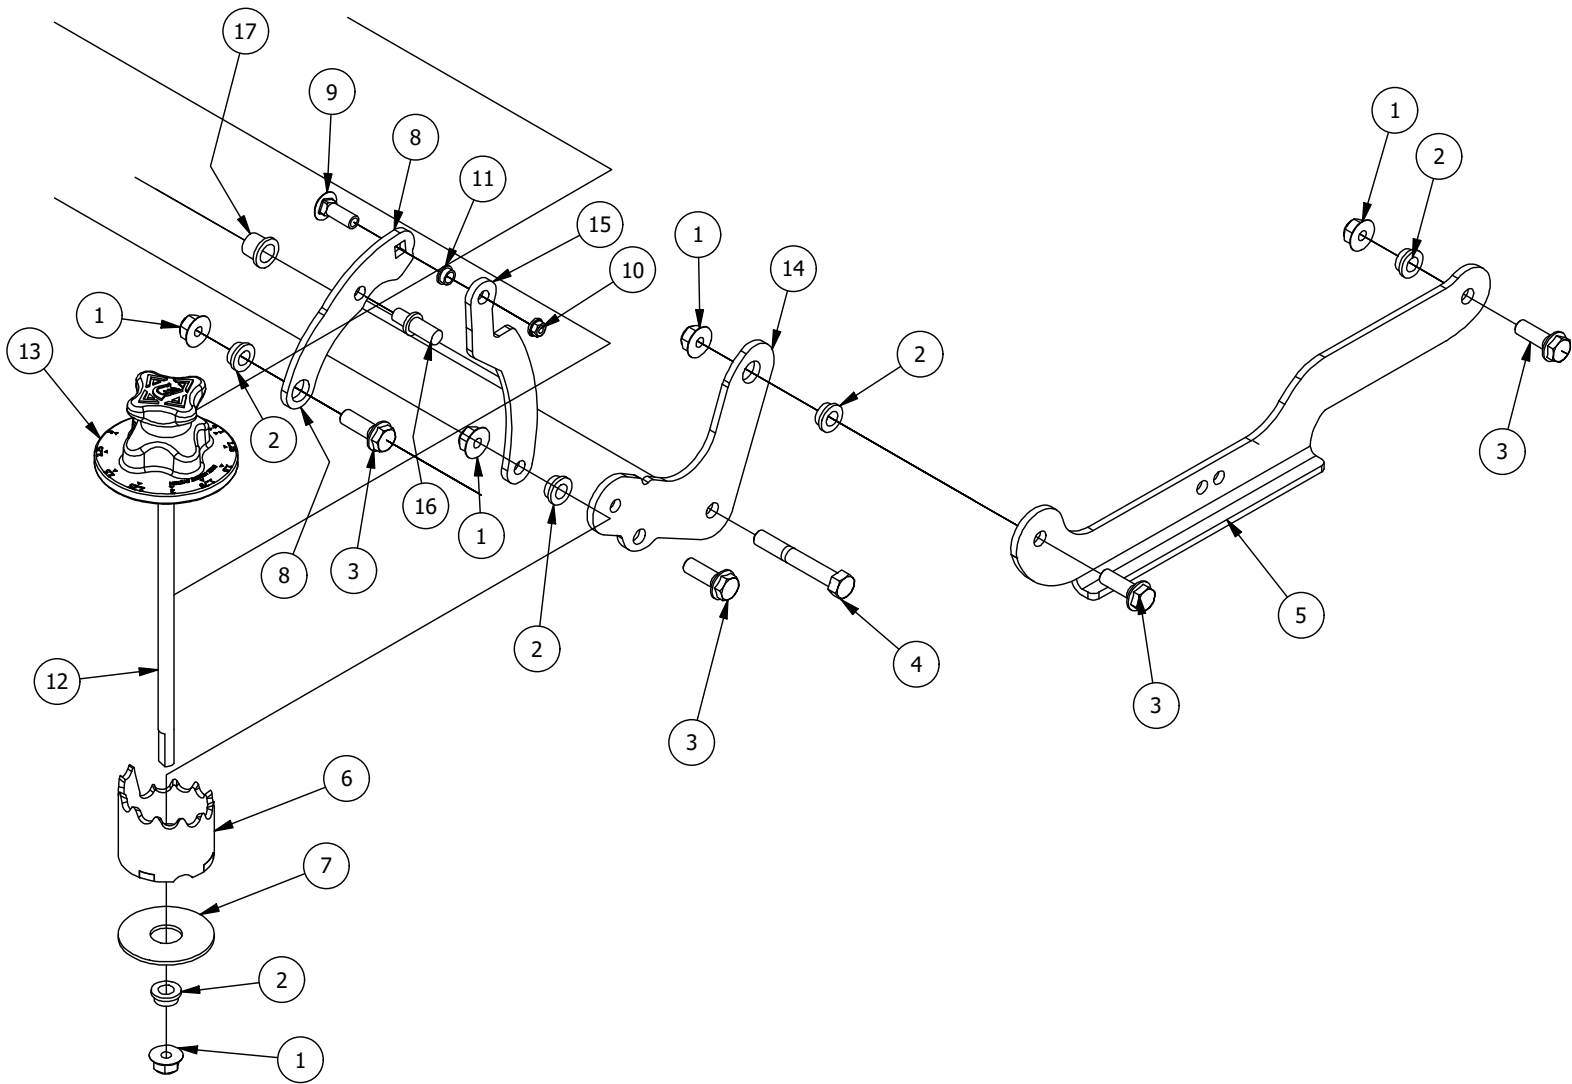

Brake, Floorboard, and Height Indicator Assembly

Parts List

ITEM	QTY	PART NUMBER	DESCRIPTION
1	1	439-0114-00	Mower Floorboard
2	1	481-0005-00	Rubber Foot Rest Mat
3	1	481-0006-00	Logo Floor Mat
4	1	439-0059-00	Mower Deck Height Foot Pedal
5	10	414-0002-00	8MM PUSH TYPE RETAINER NYLON BLACK
6	3	418-0008-00	5/16-18 X 3/4 CARRIAGE BOLT ZINC
7	11	413-0006-00	5/16-18 HEX FLANGE NUT W/SERR ZINC
8	10	413-0002-00	1/2-13 NYLON INSERT FLANGE LOCKNUT ZC YELLOW
9	2	418-0045-00	3/8-16 X 1 Carriage Bolt Zinc Yellow
10	2	413-0020-00	3/8-16 HEX FLANGE NUT W/SERR ZINC YELLOW
11	4	429-0002-00	Push-In Rubber Bumper, Mower Floor
12	4	410-0008-00	5/8" ID X 3/4" OD X 3/4" LENGTH FLANGE BUSHING
13	2	414-0016-00	1" Round Tube Plug

DETAIL B

Detail B Parts List			
ITEM	QTY	PART NUMBER	DESCRIPTION
1	10	413-0002-00	1/2-13 NYLON INSERT FLANGE LOCKNUT ZC YELLOW
2	8	410-0009-00	1/2" ID X 3/4" OD X 3/8" LENGTH FLANGE BUSHING
3	6	418-0047-00	1/2-13 X 1-1/2 HEX FLANGE BOLT GR 8 ZINC YELLOW
4	2	418-0042-00	1/2-13 X 3-1/2 HEX C/S GR 5 ZINC YELLOW
5	1	435-0021-00	Mower TTQ Deck Height Arm Right Link
6	1	490-0451-02	RZ-C Deck Height Cam
7	1	419-0031-00	1" ID x 3" Nylon Washer
8	1	426-0460-00	RZ-C Deck Lift pin plate
9	1	418-0001-00	7/16-14 x 1-1/4 Carriage Bolt , GR5, Zinc
10	1	413-0026-00	1/4-20 NYL INS FLNG L/N ZNC/YELLOW
11	1	410-0067-00	.375 ID X .500 OD X .250 LENGTH X .625 FLANGE OD X .062 BRONZE
12	1	435-0026-00	RZ-C Mower Deck Height Selector Shaft
13	1	445-0004-00	RZ and RZ-C Deck Height Selector Knob
14	1	426-0458-00	RZ-C Deck Height Brkt Right side
15	1	426-0459-00	RZ-C Deck Lift Link plate
16	1	420-0002-00	Mower Height Selector Pin
17	1	410-0008-00	5/8" ID X 3/4" OD X 3/4" LENGTH FLANGE BUSHING