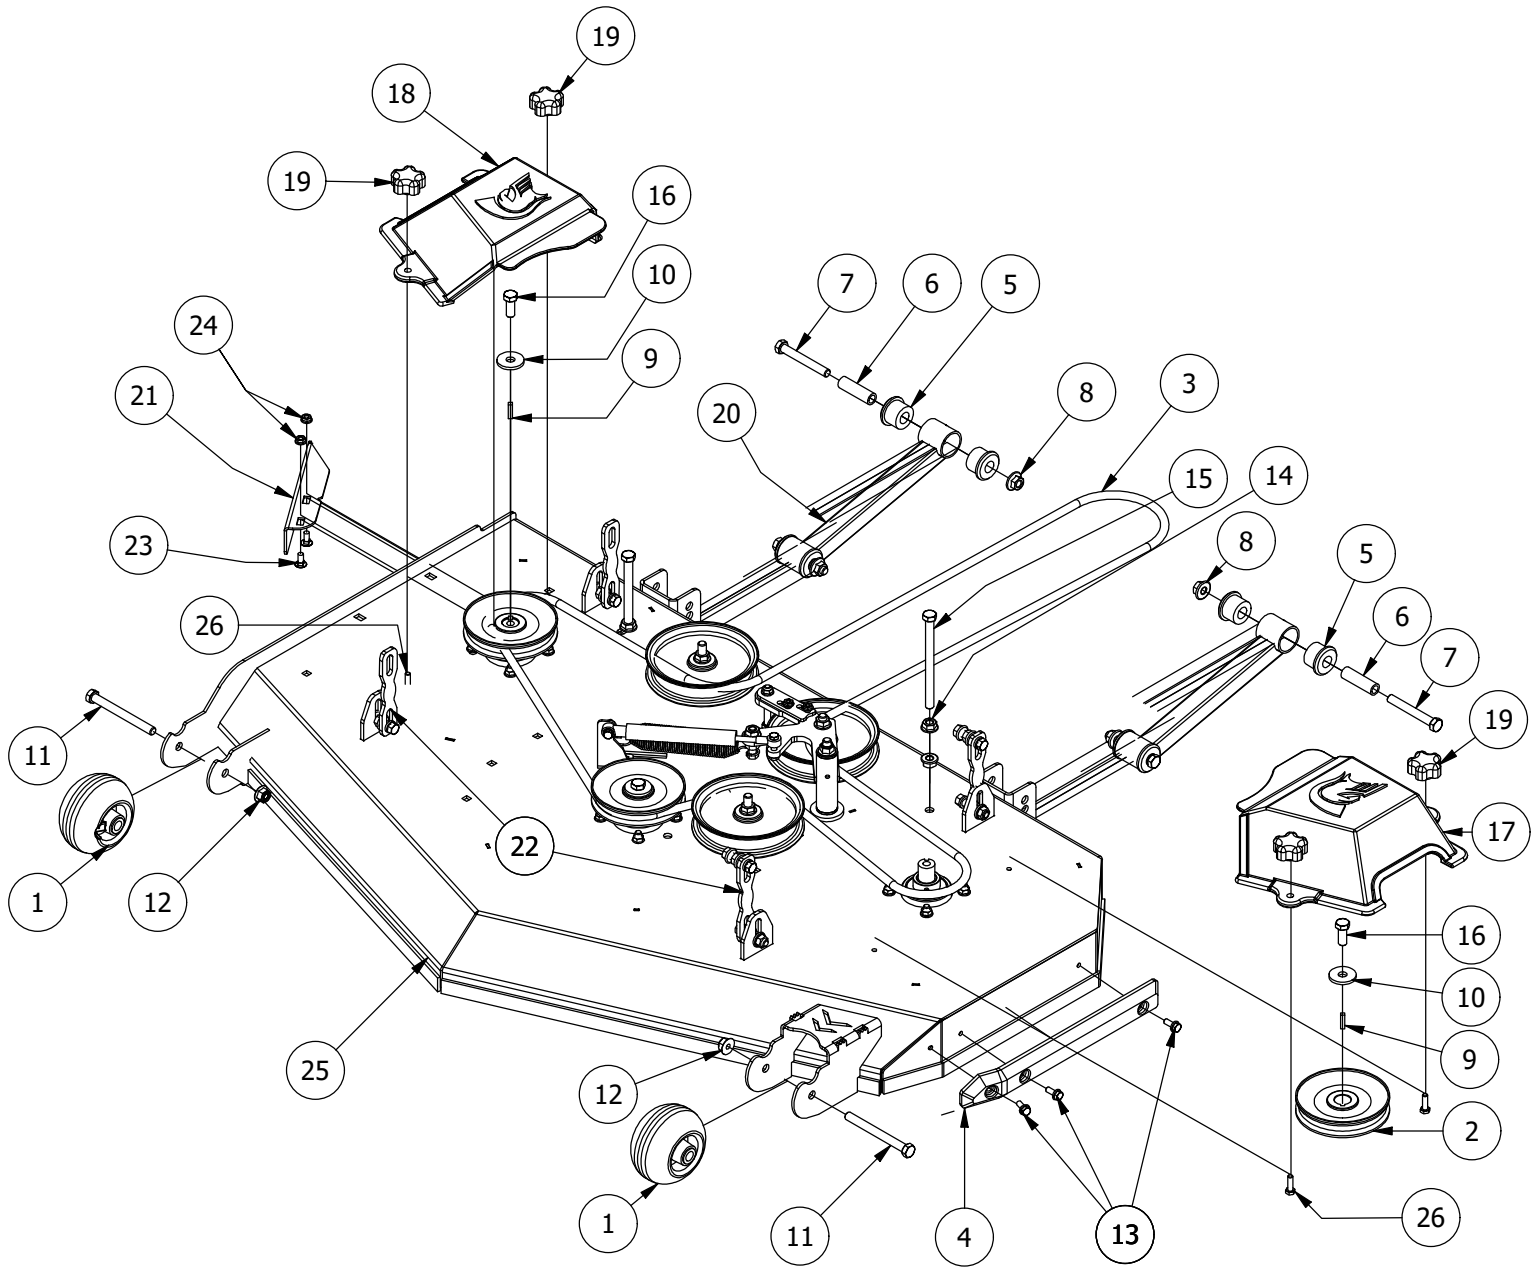

54" Deck Assembly 1

PARTS LIST			
ITEM	QTY	PART NUMBER	DESCRIPTION
1	2	422-0001-00	Anti-Scalp Wheel
2	3	433-0004-00	Deck Pulley 54"
3	1	461-0001-00	54" Mower Deck Belt, HB x 153.5"
4	1	429-0001-00	Mower Nylon Deck Guard
5	8	732-2000-00	Red A80 Suspension Bushing
6	4	732-2001-00	A-Arm Bushing Sleeve
7	6	418-0021-00	1/2-13 X 3-3/4 HEX C/S GR 5 ZINC
8	4	413-0002-00	1/2-13 NYLON INSERT FLANGE LOCKNUT ZINC W/SERRATIONS
9	3	442-0001-00	1/4 X 1 SQUARE KEY STOCK
10	3	419-0003-00	1/2 FENDER WASHER 1-1/4" OD ZINC
11	2	418-0016-00	1/2-13 X 5 HEX C/S GR 2 ZINC YELLOW
12	3	413-0002-00	1/2-13 NYLON INSERT FLANGE LOCKNUT ZC YELLOW
13	3	418-0049-00	5/16-18 X 3/4 IND HWH TRI LOB ZINC
14	8	413-0005-00	1/2-13 HEX FLANGE NUT W/SERR ZINC YELLOW
15	2	418-0009-00	1/2-13 X 6-1/2 HEX C/S GR 8 ZINC YELLOW
16	3	418-0006-00	1/2-20 X 1-1/4 HEX C/S GR 5 ZINC
17	1	414-0018-00	48" & 54" Deck Left Pulley Cover
18	1	414-0019-00	48" & 54" Deck Right Pulley Cover
19	4	445-0005-00	5/16-18 5-LOBE (STAR) FEMALE SOFT TOUCH KNOB (1.90 DIA) BLK
20	2	490-0047-00	RZ and RZ-C Deck Stabilizer assembly
21	1	439-0717-00	RZ and RZ-C 54 Deck Wiper
22	4	435-0013-00	RZ and RZ-C Mower Deck Actuator Connecting Link
23	2	418-0008-00	5/16-18 X 3/4 CARRIAGE BOLT ZINC
24	2	413-0022-00	5/16-18 HEX FLANGE NUT W/SERR ZINC YELLOW
25	1	490-0452-00	RZ-C 54" Deck Assembly
26	4	418-0108-00	5/16 x1 Hex C/S (GR8) ZC/Yel