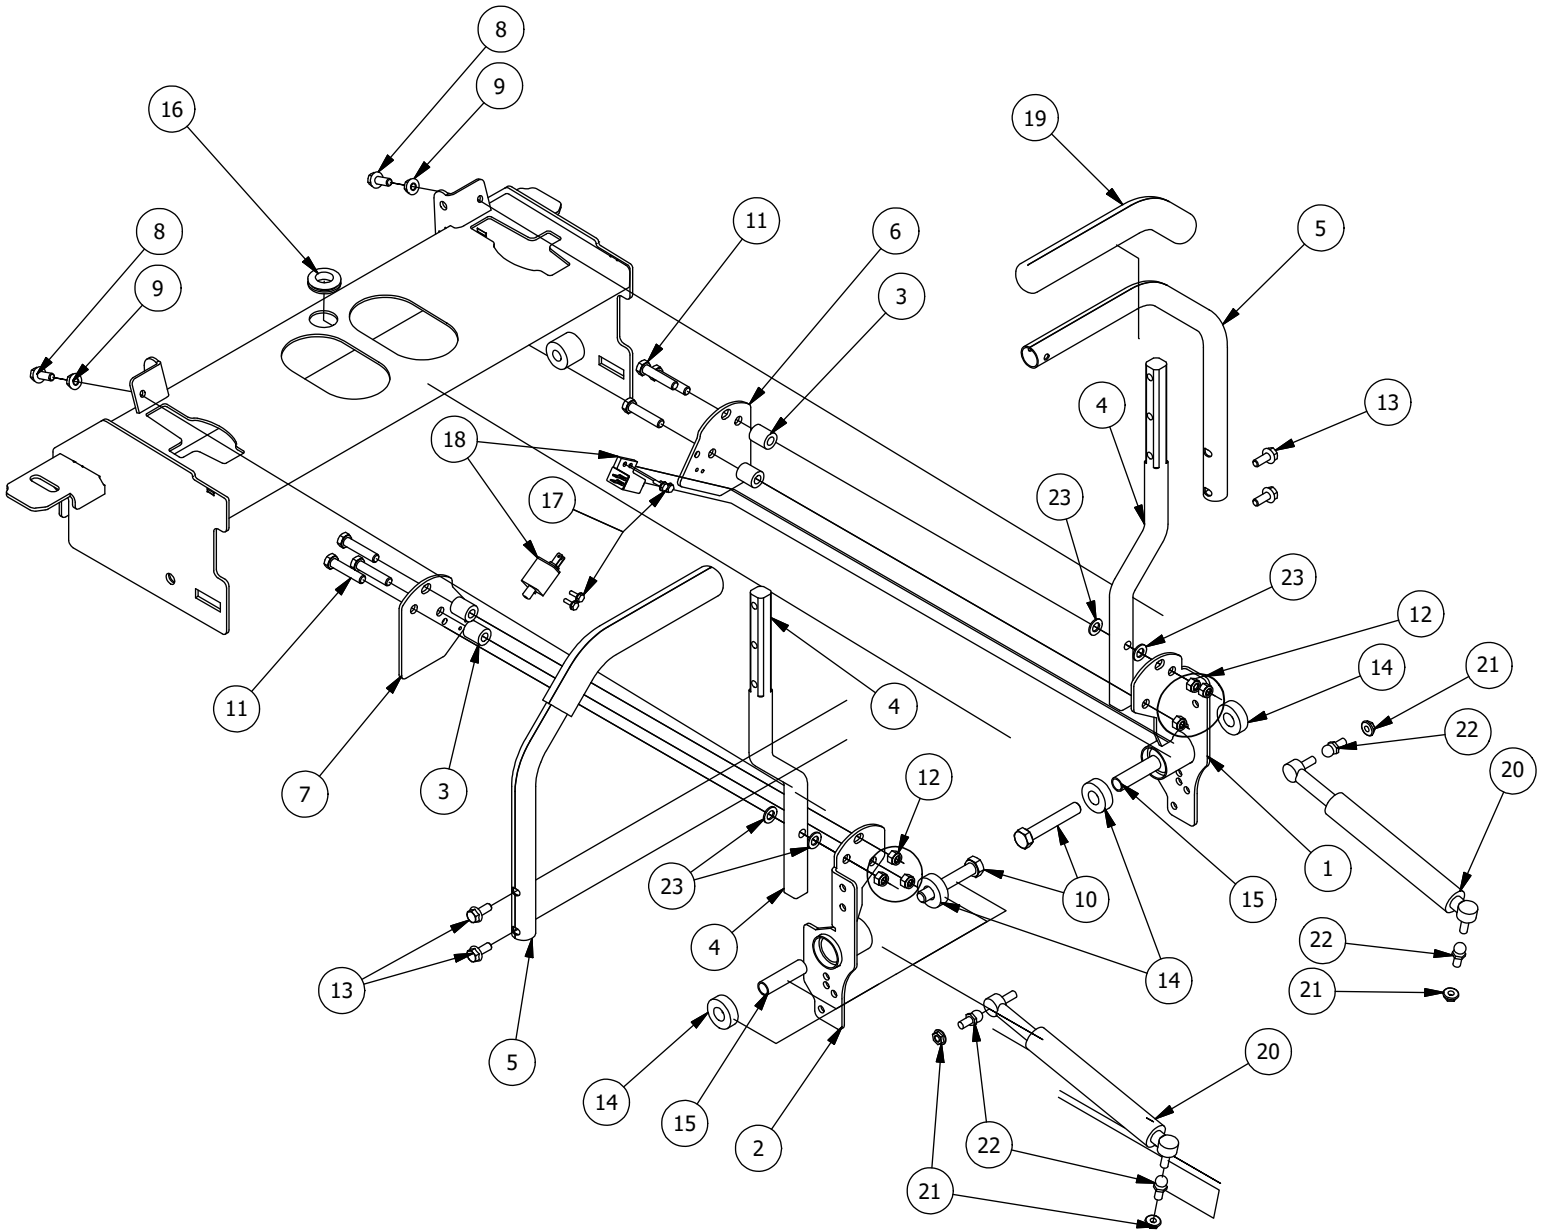

Drive Arm Assembly

RZ-C Drive arm Assemblies			
ITEM	QTY	PART NUMBER	DESCRIPTION
1	1	490-0013-00	Mower Right Drive Arm Bracket Assembly
2	1	490-0012-00	Mower Left Drive Arm Bracket Assembly
3	4	425-0003-00	Mower Drive Arm Spacer
4	2	431-0001-00	Height Adjustable Drive Arm
5	2	403-0020-00	Mower Drive Handle Tube
6	1	426-0003-00	Mower Right Control Arm Limit Switch Plate
7	1	426-0002-00	Mower Left Control Arm Limit Switch Plate
8	2	418-0049-00	5/16-18 X 3/4 IND HWH TRI LOB ZINC
9	6	413-0022-00	5/16-18 HEX FLANGE NUT W/SERR ZINC YELLOW
10	2	418-0050-00	1/2-13 X 3 HEX C/S GR 5 ZINC
11	6	418-0051-00	3/8-16 X 1-3/4 HEX C/S GR 2 ZINC
12	6	413-0013-00	3/8-16 NYLON INSERT FLANGE LOCKNUT ZINC
13	4	418-0048-00	5/16-18 X 3/4 HEX FLANGE BOLT GR 8 ZC YELLOW
14	4	410-0005-00	5/8" ID X 1-3/8" OD X 7/16" THK BEARING
15	2	425-0004-00	Mower Drive Arm Hub & Deck Lift Arm Spacer
16	1	419-0008-00	3/4" ID X FOR 1-3/16" HOLE FOR 11 GA RUBBER GROMMET
17	4	418-0032-00	8-32 X 1/2 IND. HWH SLOT TYPE F TCS ZINC
18	2	486-0030-00	Safety Switch
19	2	484-0001-00	Handle Grip
20	2	487-0001-00	Control Arm Damper
21	4	413-0006-00	5/16-18 HEX FLANGE NUT W/SERR ZC
22	4	487-0005-00	Control Arm Damper Ball Stud
23	4	410-0011-00	.375 ID X .750 OD X .062 THK THRUST BEARING OIL-IMPREG BRNZ