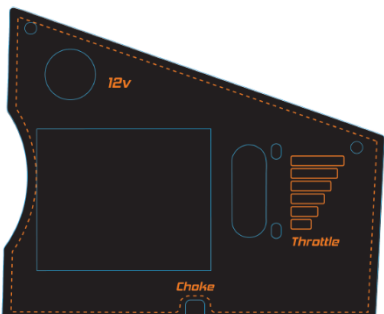

491-0194-00
42" Deck Belt and TTQ Pump Belt Routing Decal

491-0033-03
Drive Arm Decals

491-0183-00
42" Deck Decal

491-0185-00
54" Deck Decal

491-0094-00
Console Decal

491-0079-00
BushRanger Front Decal