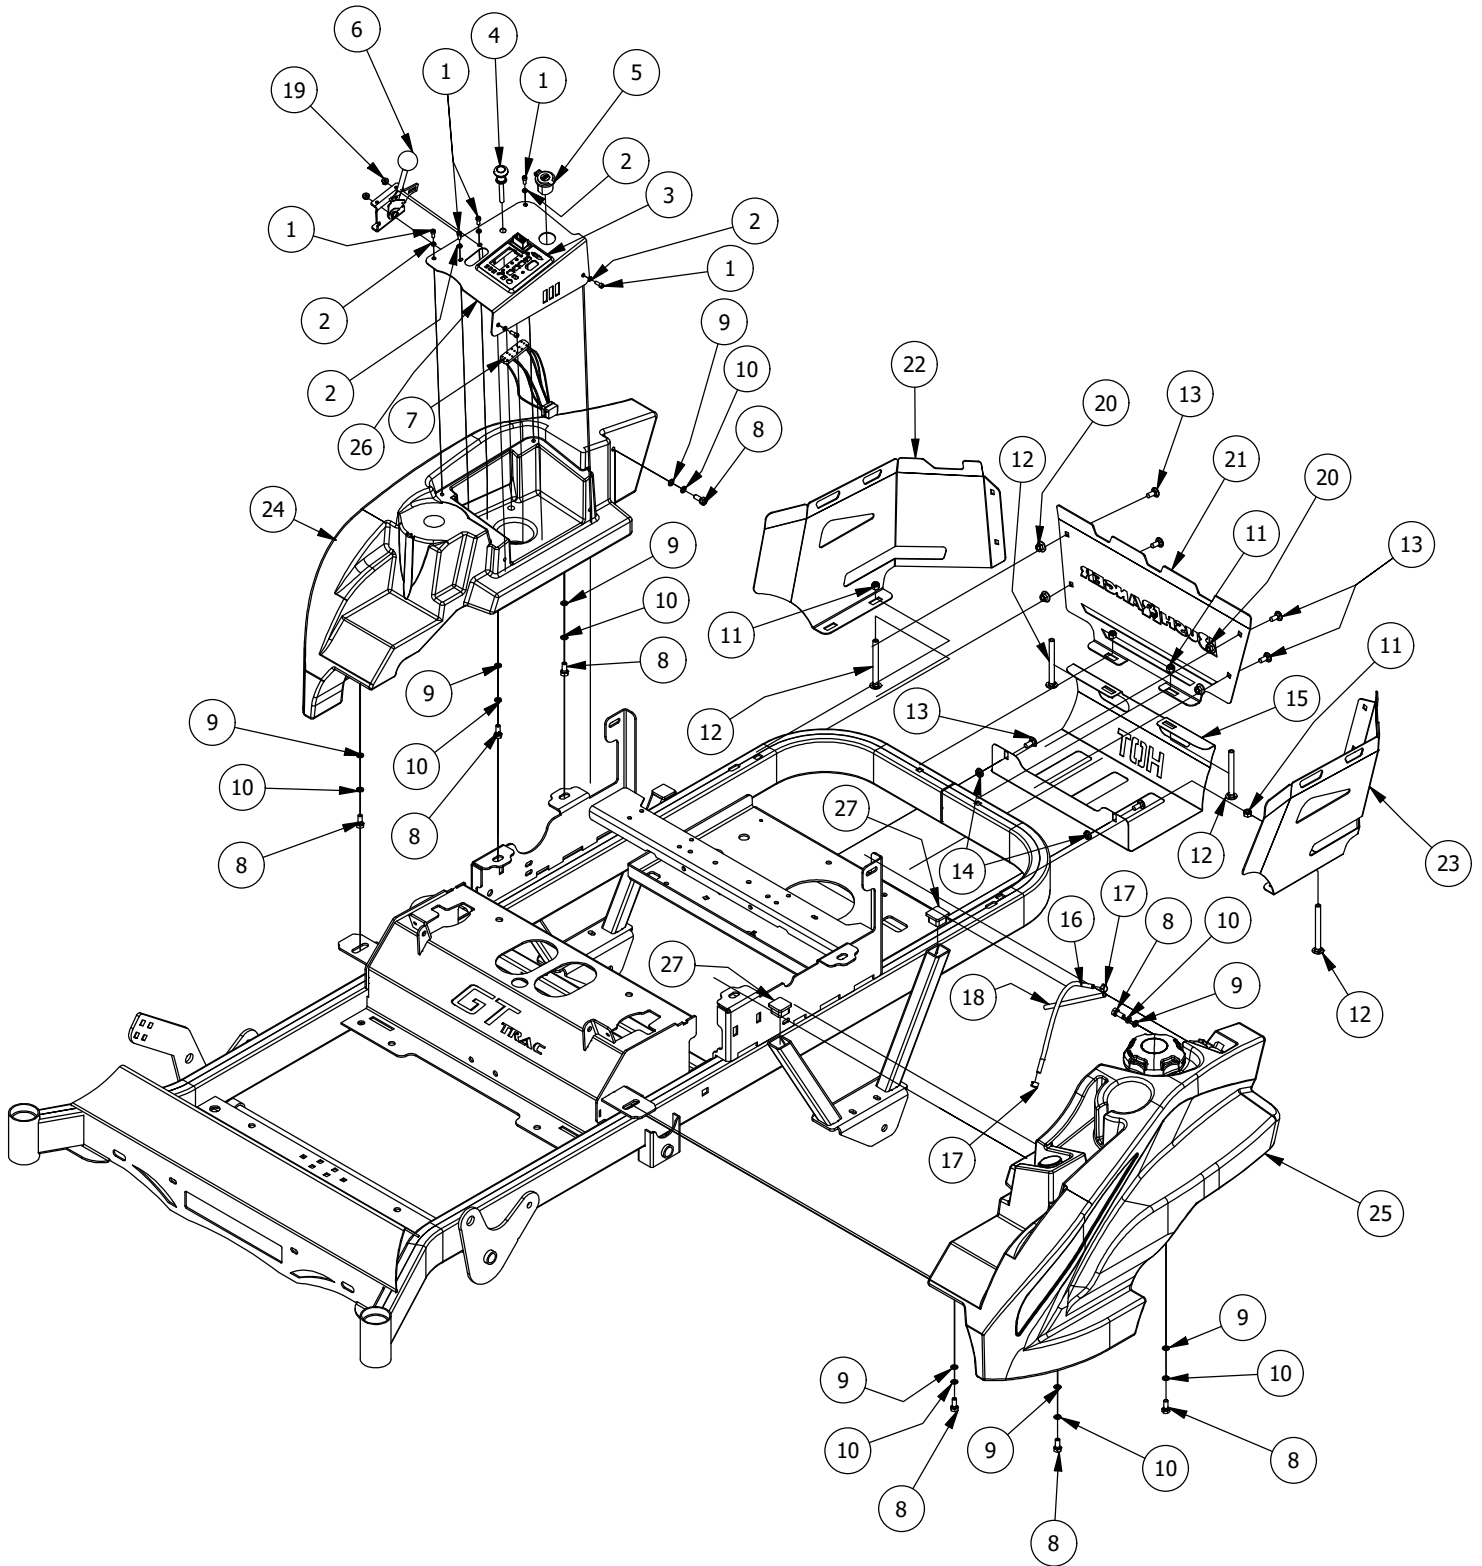

Gas Tank Assembly

Gas Tank Assembly			
ITEM	QTY	PART NUMBER	DESCRIPTION
1	6	418-0055-00	10-24 X 1/2 SOCKET C/S 18-8 SS
2	6	419-0011-00	#10 SPLIT LOCKWASHER 18-8 SS
3	1	486-0004-00	Mower Control Console, Carbureted Engine
4	1	464-0002-00	Choke Cable
5	1	677-2075-00	12 Volt Auxiliary Plug
6	1	464-0001-00	Mower Throttle Cable Assembly w / Handle
7	1	486-0009-00	Wiring Harness 26Kohler/Briggs/FR730/FR651/FR691 Engines
8	8	418-0054-00	5/16-18 X 3/4 HEX C/S ZINC
9	8	419-0007-00	5/16 Flat Washer
10	8	419-0009-00	5/16 SPLIT LOCKWASHER ZINC
11	4	413-0013-00	3/8-16 NYLON INSERT FLANGE LOCKNUT ZINC
12	4	418-0018-00	3/8-16 X 4 CARRIAGE BOLT ZINC/YEL
13	6	418-0008-00	5/16-18 X 3/4 CARRIAGE BOLT ZINC
14	2	413-0006-00	5/16-18 HEX FLANGE NUT W/SERR ZINC
15	1	439-0115-00	RZ and RZ-C Mower Muffler Guard
16	1	751-1014-00	1/4 Fuel Line - Low Perm
17	2	472-0004-00	1/2" (#8) Hose Clamp
18	1	451-0002-00	vapor vent line tube
19	2	413-0008-00	10-24 NYLON INSERT LOCKNUT 18-8 SS
20	4	413-0066-00	5/16-24 Hex Flange Nut Serr Yello Zinc
21	1	439-0716-00	RZ-C Rear Cover Center Plate
22	1	439-0496-00	RZ-C Rear Cover Right Side
23	1	439-0495-00	RZ-C Rear Cover Left Side
24	1	467-0022-00	RZ-C Mower Console Assembly Right
25	1	467-0021-00	RZ-C Mower Fuel Tank Assembly Left
26	1	439-0491-00	RZ-C Control Panel Bracket
27	4	714-1002-00	1-1/4"x1-1/4" Black Tube Plug