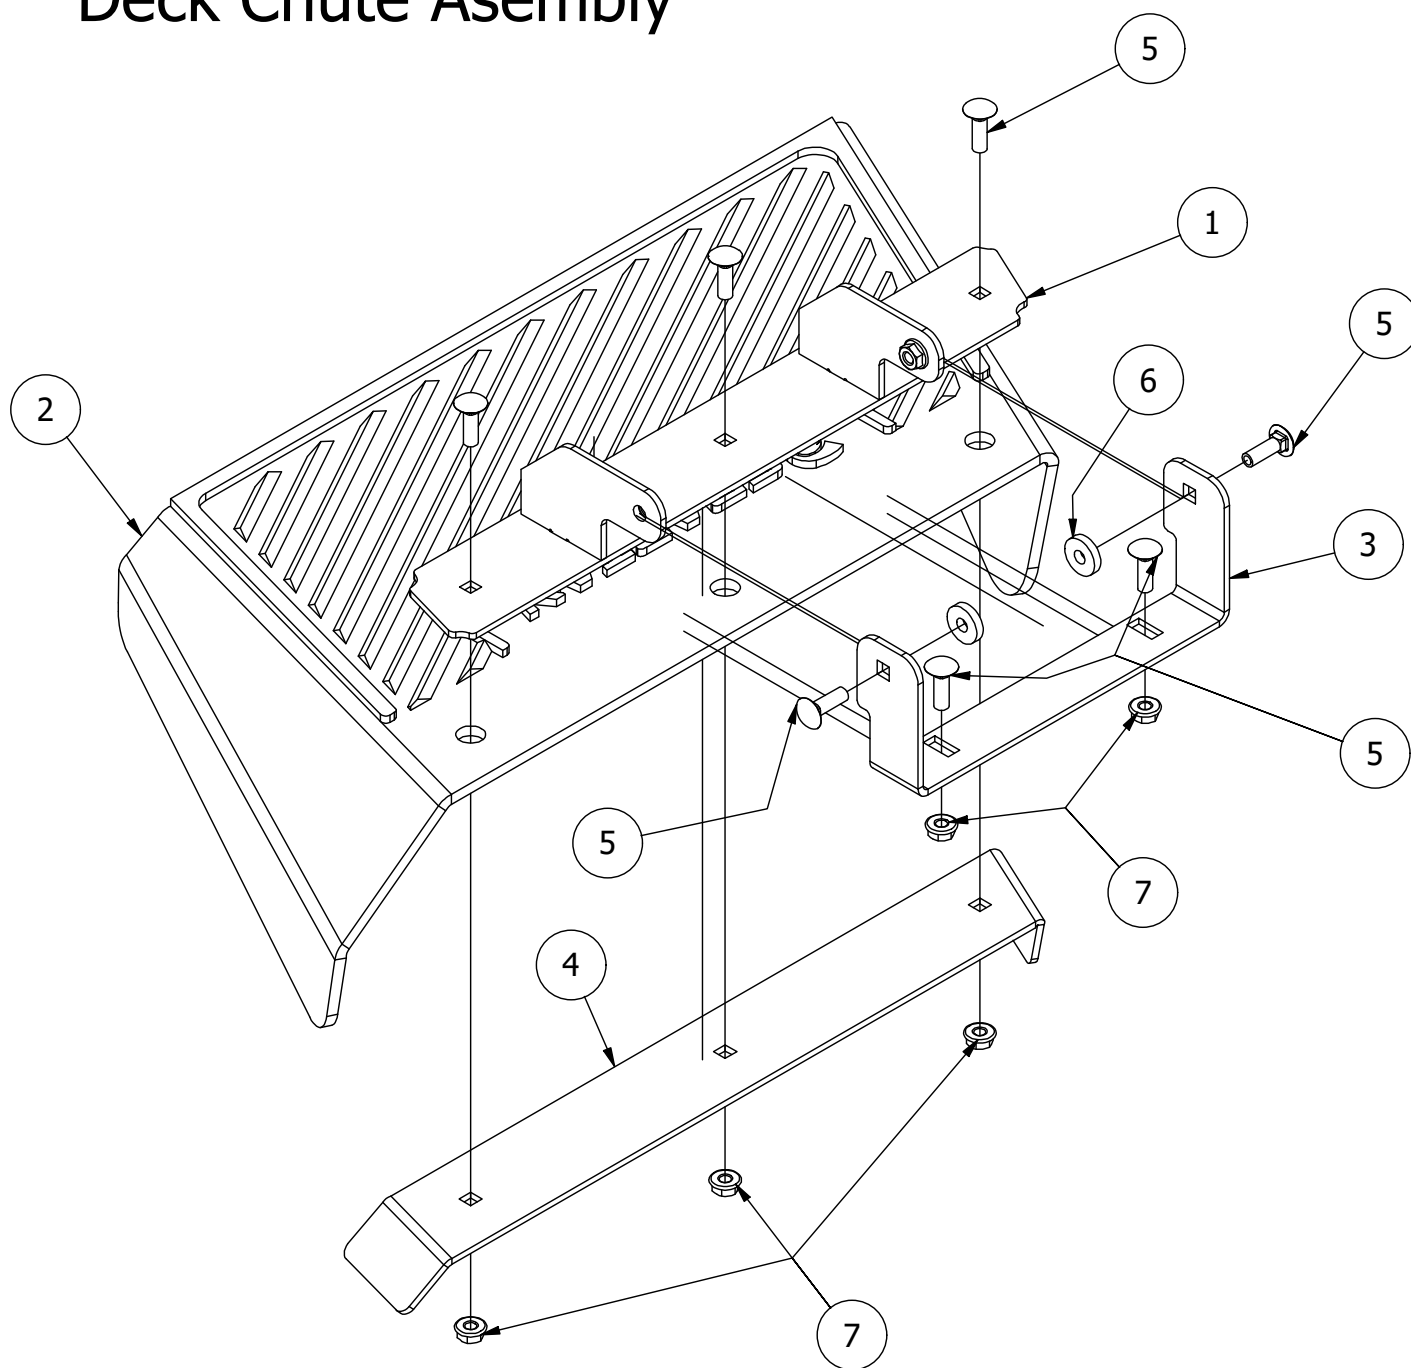

Deck Chute Assembly

PARTS LIST

ITEM	QTY	PART NUMBER	DESCRIPTION
1	1	490-0070-02	RZ and RZ-C Mower Deck Chute Hinge Assembly
2	1	481-0010-00	RZ and RZ-C Mower Rubber Discharge Chute
3	1	439-0111-00	Mower Chute Mounting Bracket
4	1	439-0431-00	RZ and RZ-C Mower Deck Chute Hinge Backer Bracket
5	7	418-0060-00	5/16-18 X 1 CARRIAGE BOLT ZINC YELLOW
6	2	419-0006-00	.312 ID X .875 OD X .1875 THK F/W NYLON BLK
7	7	413-0027-00	5/16-18 NYLON INSERT FLANGE LOCKNUT ZC YELLOW