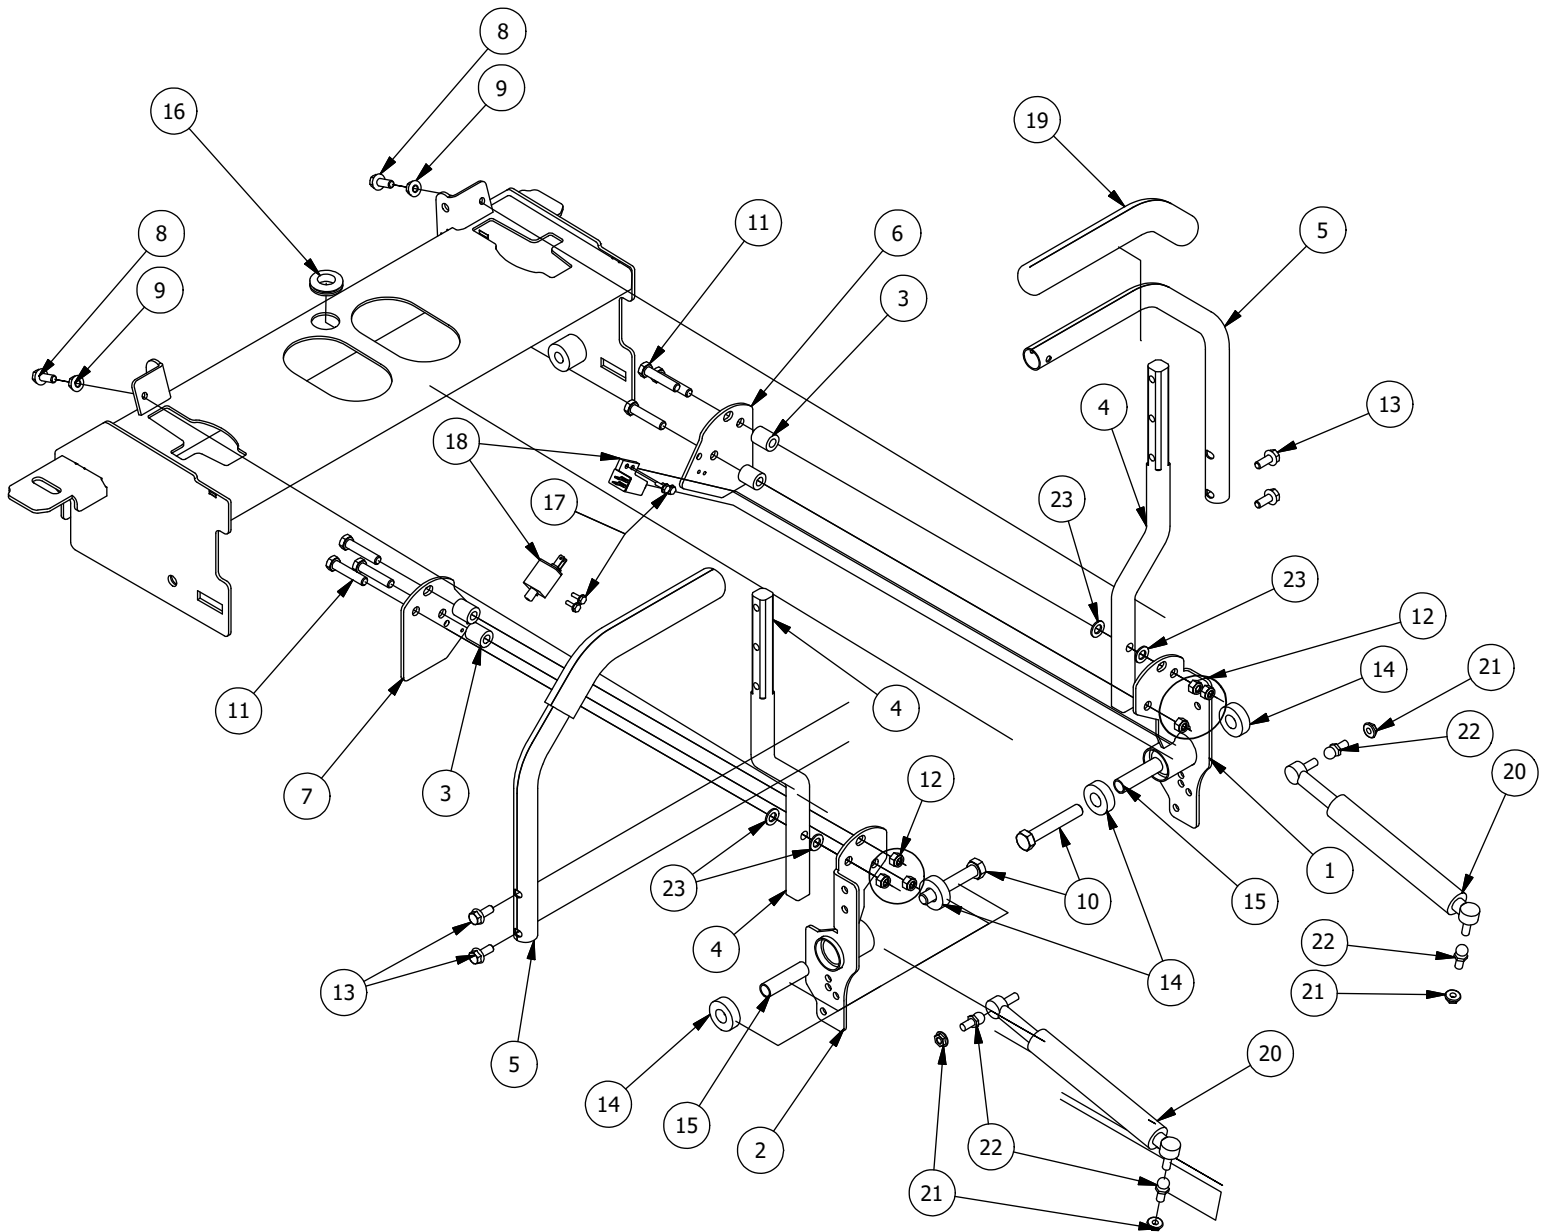

Drive Arm Assembly

RZ-C Drive arm Assemblies			
ITEM	QTY	PART NUMBER	DESCRIPTION
1	1	490-0013-00	Mower Right Drive Arm Bracket Assembly
2	1	490-0012-00	Mower Left Drive Arm Bracket Assembly
3	4	425-0003-00	Mower Drive Arm Spacer
4	2	431-0001-00	Height Adjustable Drive Arm
5	2	403-0020-00	Mower Drive Handle Tube
6	1	426-0003-00	Mower Right Control Arm Limit Switch Plate
7	1	426-0002-00	Mower Left Control Arm Limit Switch Plate
8	2	418-0049-00	5/16-18 X 3/4 IND HWH TRI LOB ZINC
9	6	413-0022-00	5/16-18 HEX FLANGE NUT W/SERR ZINC YELLOW
10	2	418-0050-00	1/2-13 X 3 HEX C/S GR 5 ZINC
11	6	418-0051-00	3/8-16 X 1-3/4 HEX C/S GR 2 ZINC
12	6	413-0013-00	3/8-16 NYLON INSERT FLANGE LOCKNUT ZINC
13	4	418-0048-00	5/16-18 X 3/4 HEX FLANGE BOLT GR 8 ZC YELLOW
14	4	410-0005-00	5/8" ID X 1-3/8" OD X 7/16" THK BEARING
15	2	425-0004-00	Mower Drive Arm Hub & Deck Lift Arm Spacer
16	1	419-0008-00	3/4" ID X FOR 1-3/16" HOLE FOR 11 GA RUBBER GROMMET
17	4	418-0032-00	8-32 X 1/2 IND. HWH SLOT TYPE F TCS ZINC
18	2	486-0030-00	Safety Switch
19	2	484-0001-00	Handle Grip
20	2	487-0001-00	Control Arm Damper
21	4	413-0006-00	5/16-18 HEX FLANGE NUT W/SERR ZC
22	4	487-0005-00	Control Arm Damper Ball Stud
23	4	410-0011-00	.375 ID X .750 OD X .062 THK THRUST BEARING OIL-IMPREG BRNZ