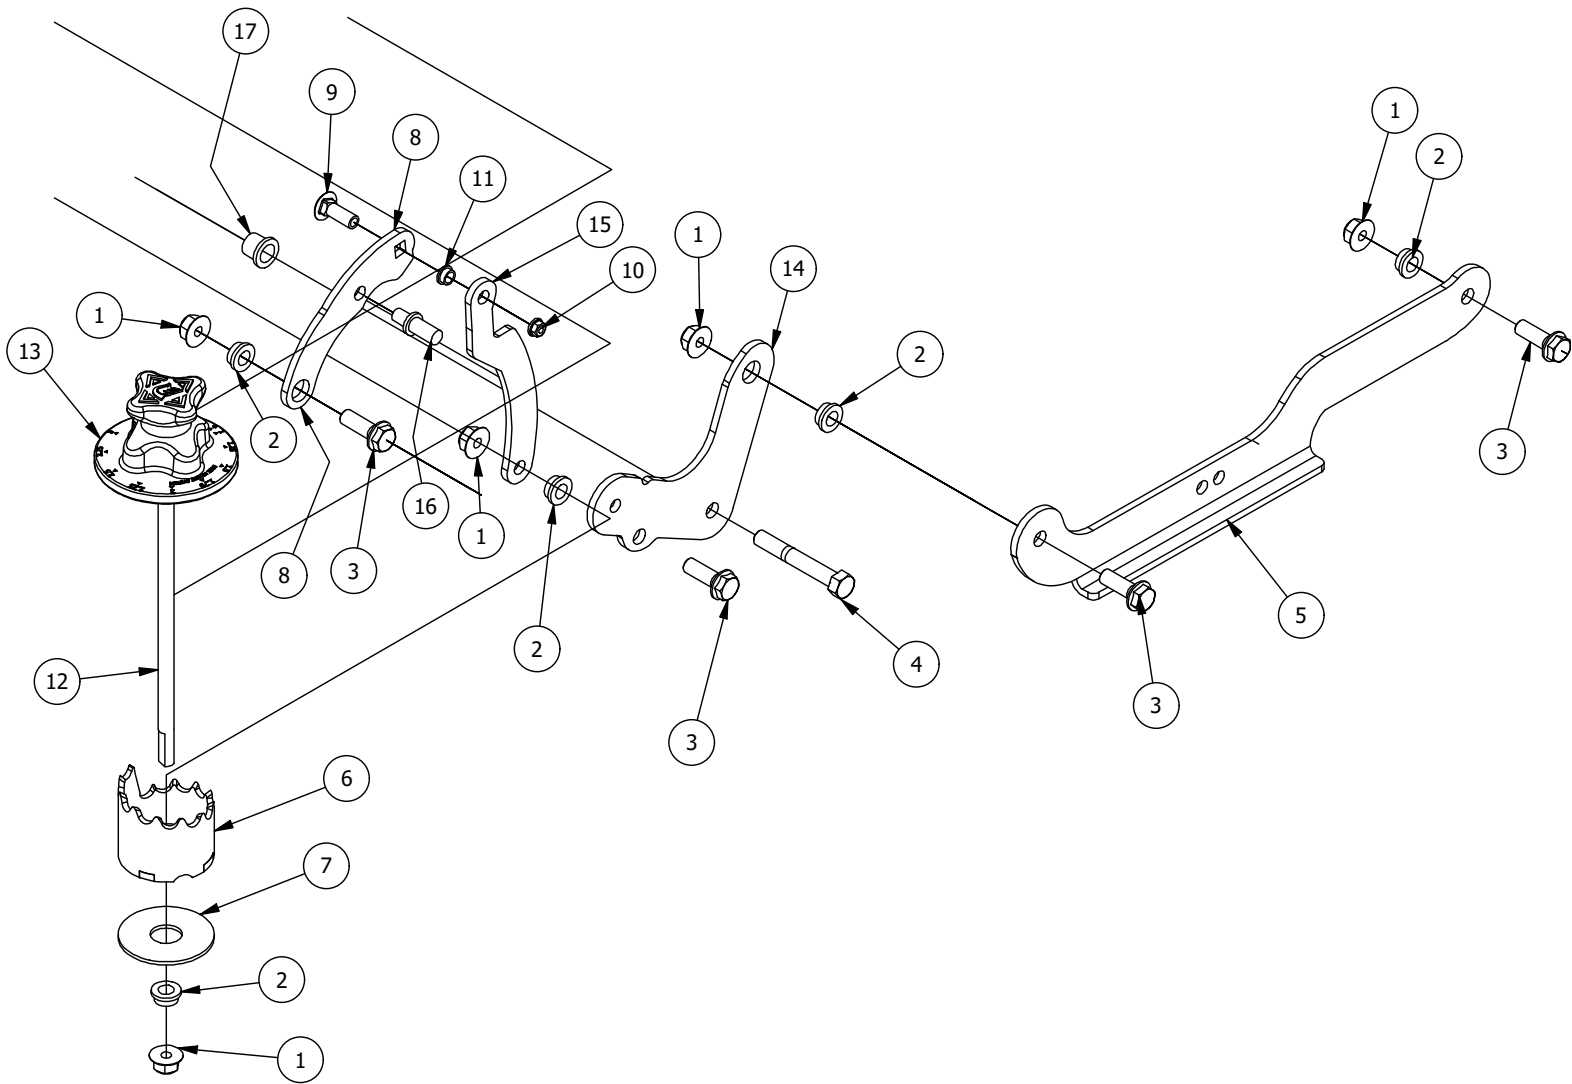

# Brake, Floorboard, and Height Indicator Assembly

Parts List

ITEM	QTY	PART NUMBER	DESCRIPTION
1	1	439-0114-00	Mower Floorboard
2	1	481-0005-00	Rubber Foot Rest Mat
3	1	481-0006-00	Logo Floor Mat
4	1	439-0059-00	Mower Deck Height Foot Pedal
5	10	414-0002-00	8MM PUSH TYPE RETAINER NYLON BLACK
6	3	418-0008-00	5/16-18 X 3/4 CARRIAGE BOLT ZINC
7	11	413-0006-00	5/16-18 HEX FLANGE NUT W/SERR ZINC
8	10	413-0002-00	1/2-13 NYLON INSERT FLANGE LOCKNUT ZC YELLOW
9	2	418-0045-00	3/8-16 X 1 Carriage Bolt Zinc Yellow
10	2	413-0020-00	3/8-16 HEX FLANGE NUT W/SERR ZINC YELLOW
11	4	429-0002-00	Push-In Rubber Bumper, Mower Floor
12	4	410-0008-00	5/8" ID X 3/4" OD X 3/4" LENGTH FLANGE BUSHING
13	2	414-0016-00	1" Round Tube Plug

# DETAIL B

Detail B Parts List			
ITEM	QTY	PART NUMBER	DESCRIPTION
1	10	413-0002-00	1/2-13 NYLON INSERT FLANGE LOCKNUT ZC YELLOW
2	8	410-0009-00	1/2" ID X 3/4" OD X 3/8" LENGTH FLANGE BUSHING
3	6	418-0047-00	1/2-13 X 1-1/2 HEX FLANGE BOLT GR 8 ZINC YELLOW
4	2	418-0042-00	1/2-13 X 3-1/2 HEX C/S GR 5 ZINC YELLOW
5	1	435-0021-00	Mower TTQ Deck Height Arm Right Link
6	1	490-0451-02	RZ-C Deck Height Cam
7	1	419-0031-00	1" ID x 3" Nylon Washer
8	1	426-0460-00	RZ-C Deck Lift pin plate
9	1	418-0001-00	7/16-14 x 1-1/4 Carriage Bolt , GR5, Zinc
10	1	413-0026-00	1/4-20 NYL INS FLNG L/N ZNC/YELLOW
11	1	410-0067-00	.375 ID X .500 OD X .250 LENGTH X .625 FLANGE OD X .062 BRONZE
12	1	435-0026-00	RZ-C Mower Deck Height Selector Shaft
13	1	445-0004-00	RZ and RZ-C Deck Height Selector Knob
14	1	426-0458-00	RZ-C Deck Height Brkt Right side
15	1	426-0459-00	RZ-C Deck Lift Link plate
16	1	420-0002-00	Mower Height Selector Pin
17	1	410-0008-00	5/8" ID X 3/4" OD X 3/4" LENGTH FLANGE BUSHING