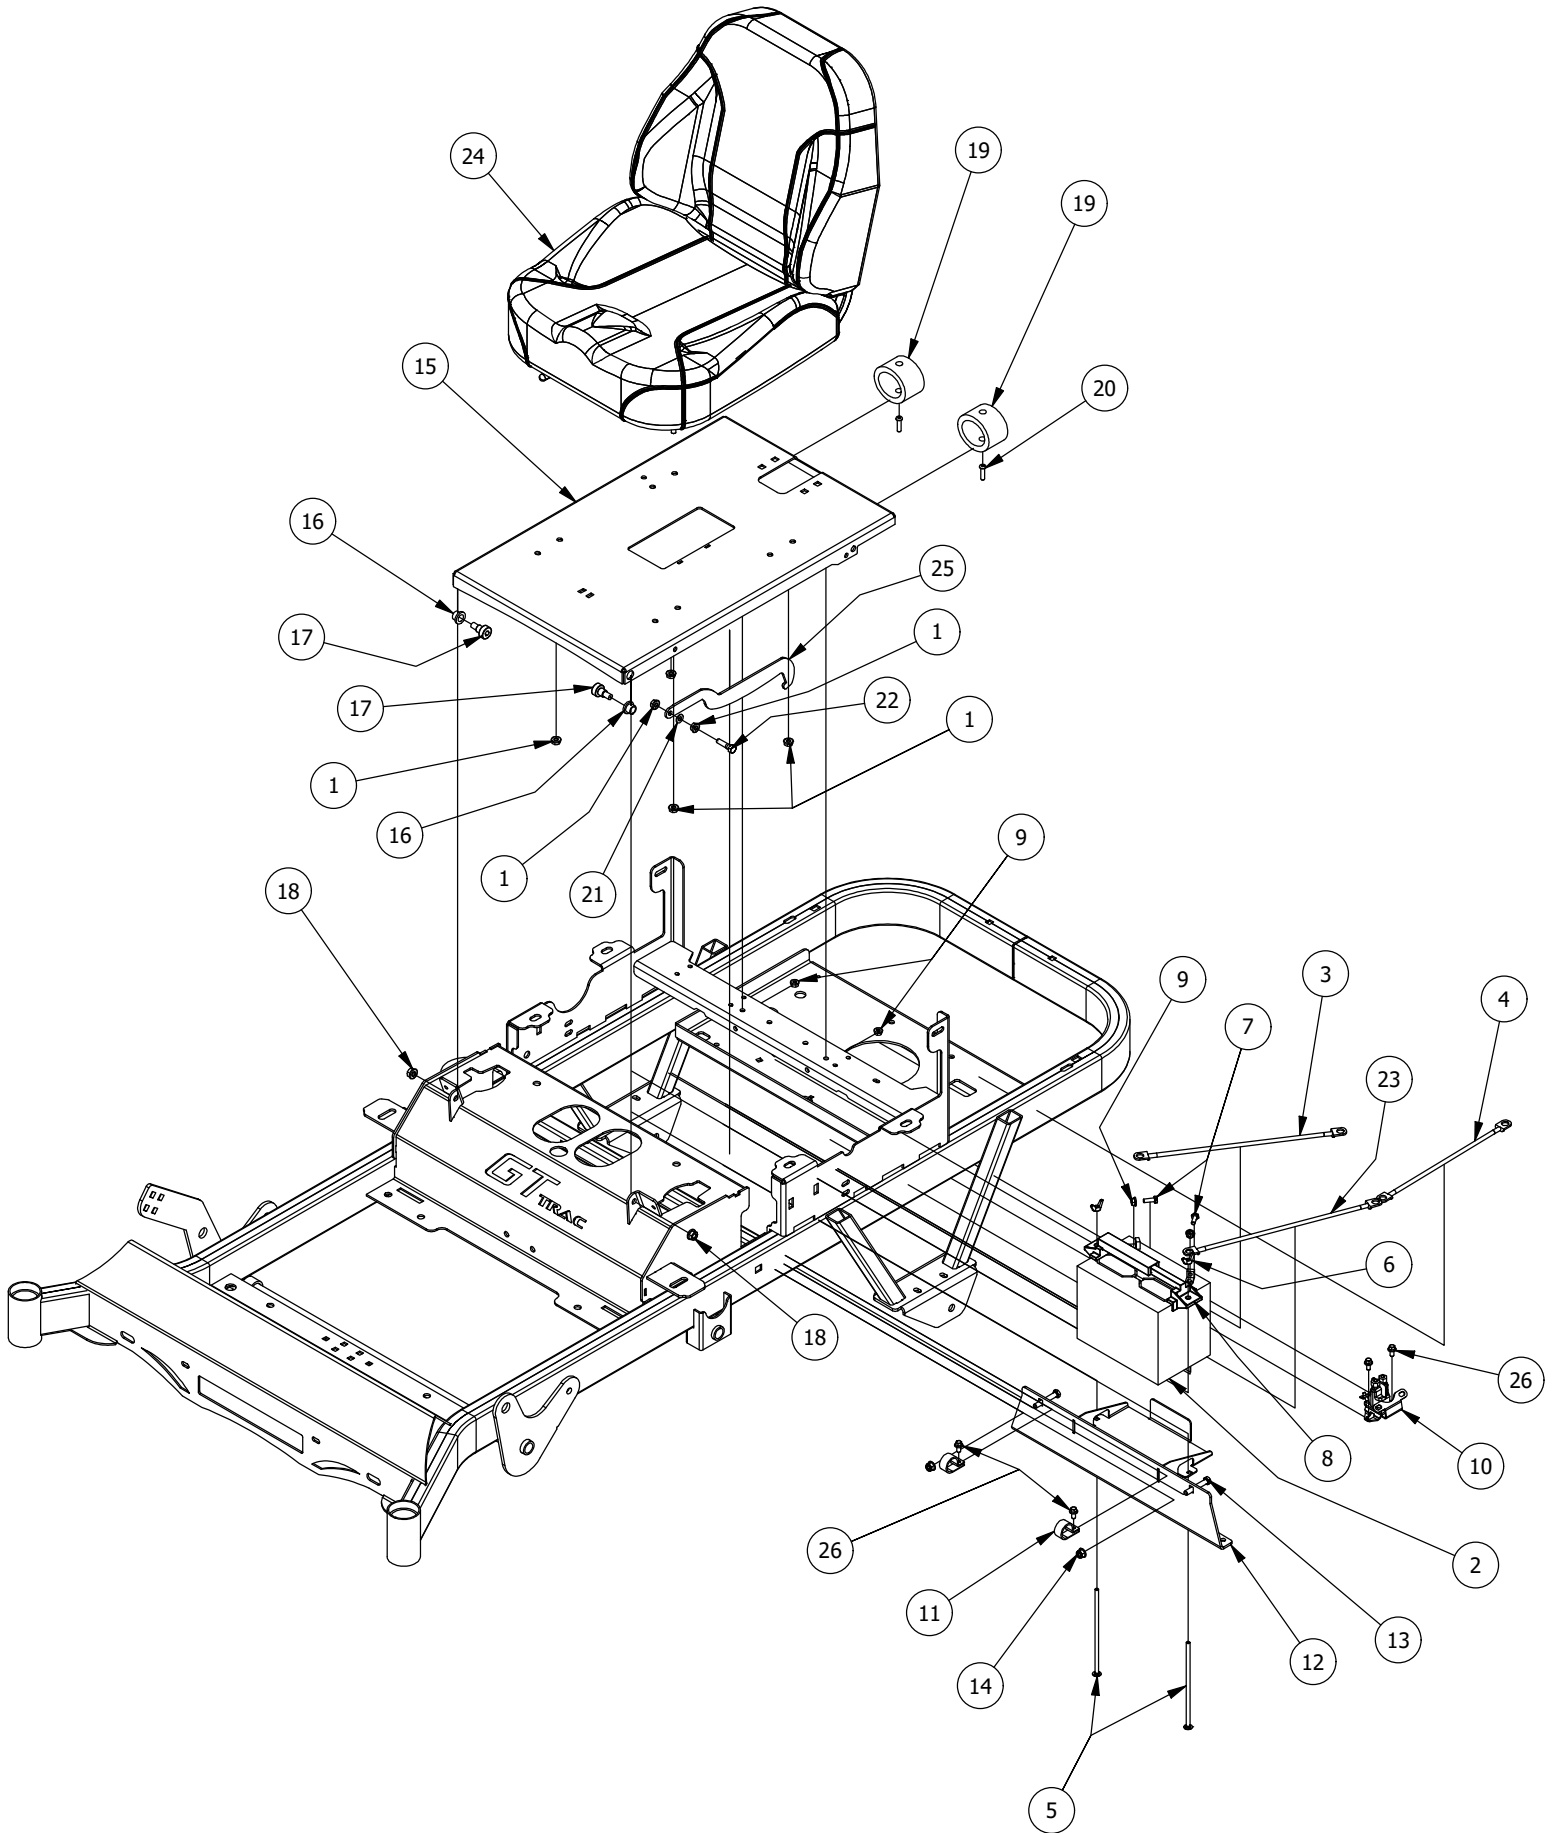

Seat & Battery Assembly

Seat & Battery Assembly			
ITEM	QTY	PART NUMBER	DESCRIPTION
1	6	413-0027-00	5/16-18 NYLON INSERT FLANGE LOCKNUT ZC YELLOW
2	1	468-1004-00	12-V Mower Starter Battery
3	1	486-0017-00	Mower Negative Battery Cable 28" long
4	1	486-0018-00	Mower Start Wire, 12
5	2	418-0034-00	1/4-20 X 7 CARRIAGE BOLT ZINC
6	2	413-0025-00	1/4-20 WING NUT ZINC
7	2	418-0035-00	1/4-20 X 3/4 HEX C/S GR 2 ZINC
8	1	443-0001-00	Battery Hold Down
9	4	413-0026-00	1/4-20 NYLON INSERT FLANGE L/NUT ZINC
10	1	486-0006-00	Mower Starter Solenoid
11	2	472-0002-00	1/2" CUSHIONED LOOP CLAMP
12	1	490-0027-00	Mower TTQ Battery Box Assembly
13	2	618-2071-00	5/16-18X 2" Hex Head Cap Screw
14	2	613-8049-00	5/16-18 Nylon Insert Flange Nut Zinc Orange Nylon
15	1	439-0430-00	RZ and RZ-C Mower Seat Plate
16	2	410-0010-00	1/2" ID X 5/8" OD X 1/2" LENGTH FLANGE BUSHING
17	2	418-0038-00	1/2 X 1/2 SOCKET SHOULDER BOLT ZC YELLOW
18	2	413-0029-00	3/8-16 NYLON INSERT FLANGE L/NUT ZC YELLOW
19	2	487-0004-00	Seat Suspension Elastomer GBR-7
20	2	418-0039-00	1/4-20 X 1 BUTTON SOCKET C/S 18-8 SS W/ BLACK MAGNI 577
21	1	413-0016-00	.312 ID X .625 OD X .062 THK THRUST BEARING OIL-IMPREG BRNZ
22	1	418-0036-00	5/16-18 X 1-1/4 HEX TAP BOLT ZINC GR8
23	1	486-0016-00	Mower Positive Battery Cable 25" long
24	1	471-0033-00	BushRanger RZ and RZ-C Seat
25	1	439-0343-00	Mower Seat Latch Hook
26	4	418-0023-00	3/8-16 X 1-1/8 IND HWH W/SERR TRI LOB ZY