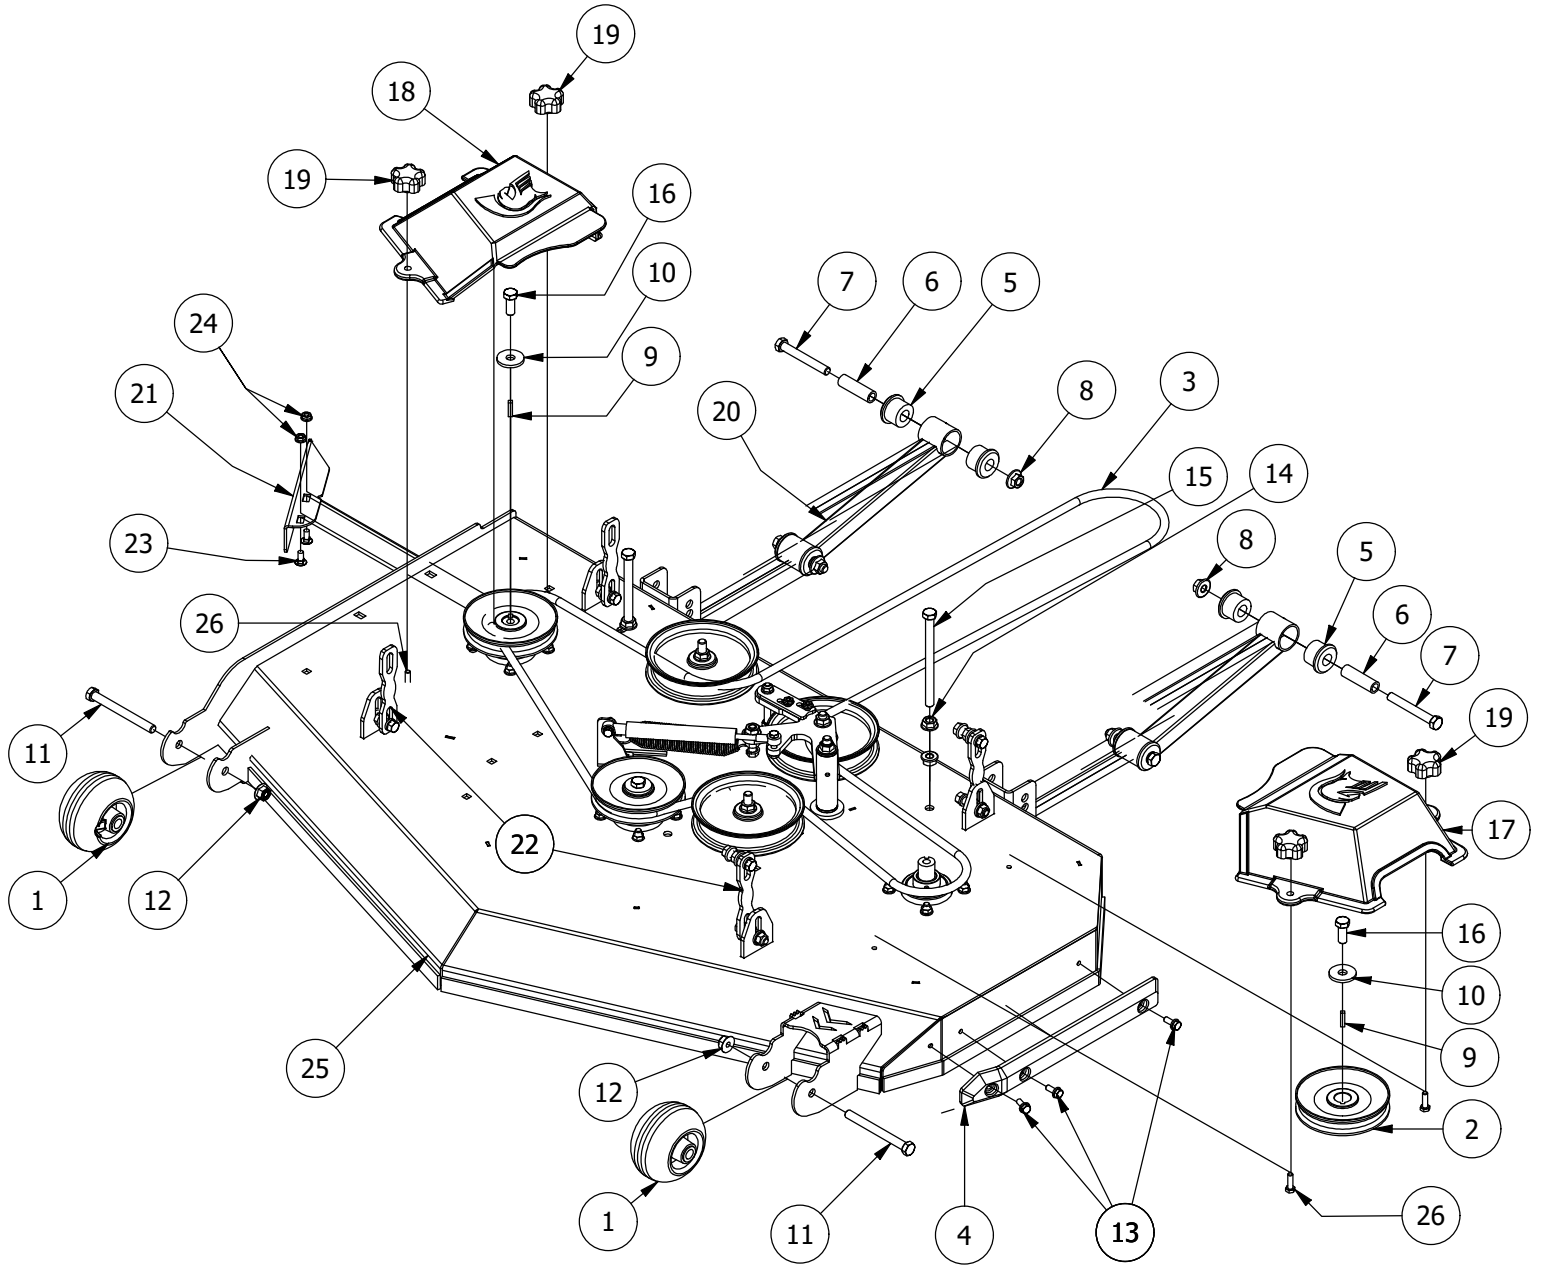

54" Deck Assembly 1

PARTS LIST			
ITEM	QTY	PART NUMBER	DESCRIPTION
1	2	422-0001-00	Anti-Scalp Wheel
2	3	433-0004-00	Deck Pulley 54"
3	1	461-0001-00	54" Mower Deck Belt, HB x 153.5"
4	1	429-0001-00	Mower Nylon Deck Guard
5	8	732-2000-00	Red A80 Suspension Bushing
6	4	732-2001-00	A-Arm Bushing Sleeve
7	6	418-0021-00	1/2-13 X 3-3/4 HEX C/S GR 5 ZINC
8	4	413-0002-00	1/2-13 NYLON INSERT FLANGE LOCKNUT ZINC W/SERRATIONS
9	3	442-0001-00	1/4 X 1 SQUARE KEY STOCK
10	3	419-0003-00	1/2 FENDER WASHER 1-1/4" OD ZINC
11	2	418-0016-00	1/2-13 X 5 HEX C/S GR 2 ZINC YELLOW
12	3	413-0002-00	1/2-13 NYLON INSERT FLANGE LOCKNUT ZC YELLOW
13	3	418-0049-00	5/16-18 X 3/4 IND HWH TRI LOB ZINC
14	8	413-0005-00	1/2-13 HEX FLANGE NUT W/SERR ZINC YELLOW
15	2	418-0009-00	1/2-13 X 6-1/2 HEX C/S GR 8 ZINC YELLOW
16	3	418-0006-00	1/2-20 X 1-1/4 HEX C/S GR 5 ZINC
17	1	414-0018-00	48" & 54" Deck Left Pulley Cover
18	1	414-0019-00	48" & 54" Deck Right Pulley Cover
19	4	445-0005-00	5/16-18 5-LOBE (STAR) FEMALE SOFT TOUCH KNOB (1.90 DIA) BLK
20	2	490-0047-00	RZ and RZ-C Deck Stabilizer assembly
21	1	439-0717-00	RZ and RZ-C 54 Deck Wiper
22	4	435-0013-00	RZ and RZ-C Mower Deck Actuator Connecting Link
23	2	418-0008-00	5/16-18 X 3/4 CARRIAGE BOLT ZINC
24	2	413-0022-00	5/16-18 HEX FLANGE NUT W/SERR ZINC YELLOW
25	1	490-0452-00	RZ-C 54" Deck Assembly
26	4	418-0108-00	5/16 x1 Hex C/S (GR8) ZC/Yel