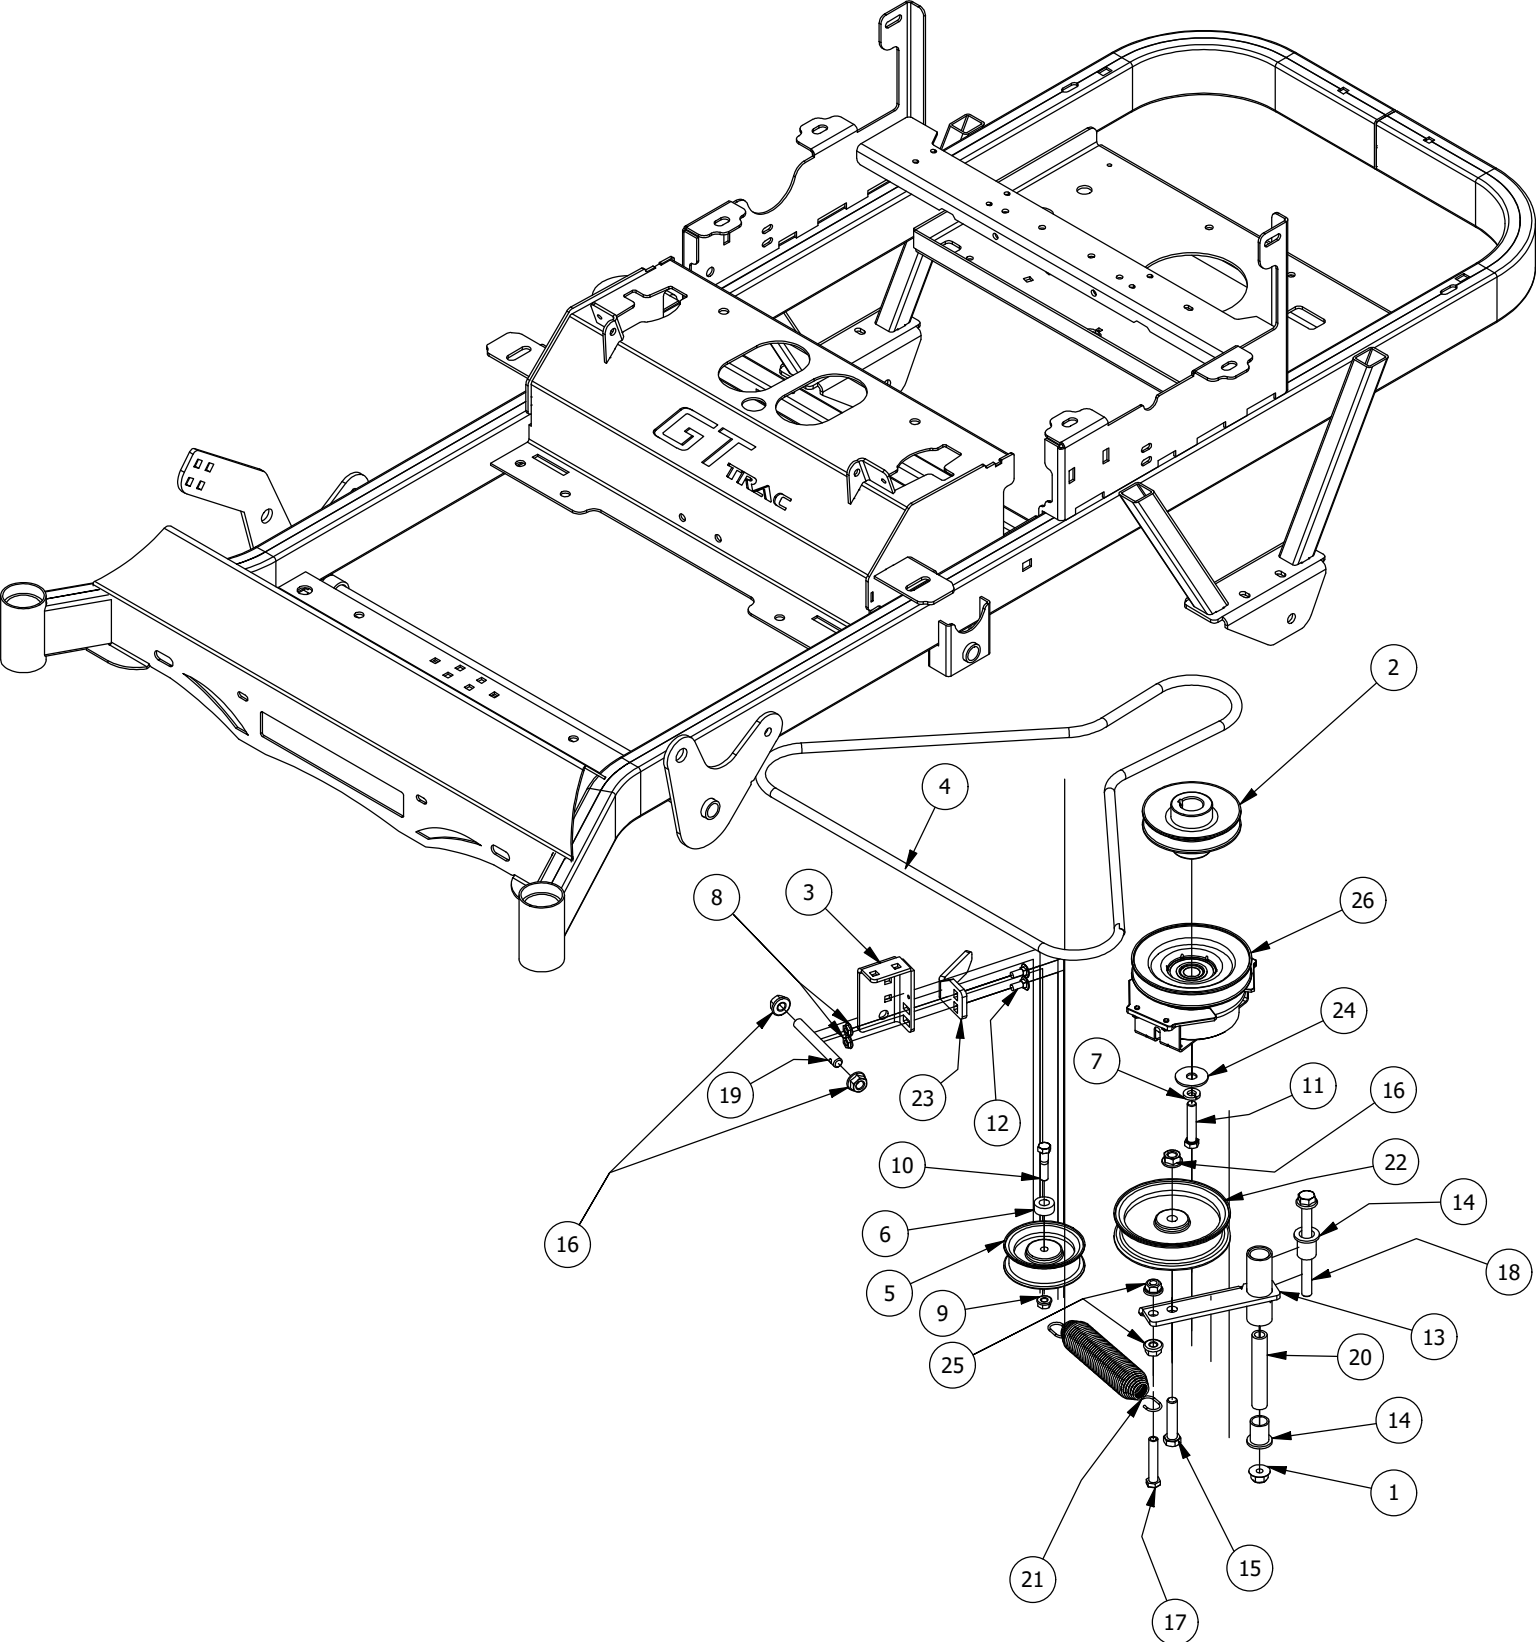

Clutch & Idler Pully Assembly

Clutch & Height Indicator Assembly			
ITEM	QTY	PART NUMBER	DESCRIPTION
1	1	413-0002-00	1/2-13 NYLON INSERT FLANGE LOCKNUT ZC YELLOW
2	1	433-0002-00	Mower Hydraulic Pump Drive Pulley
3	1	439-0244-00	Deck Idler Puller Tensioning Bracket
4	1	461-0015-00	RZ-C and RZ TuffTorq Pump Belt 77.5" A belt
5	1	433-0012-00	4" Idler Pulley
6	1	425-0007-00	Mower Pulley Spacer
7	1	419-0005-00	7/16 SPLIT LOCKWASHER GR 8 ZC YELLOW
8	2	413-0006-00	5/16-18 HEX FLANGE NUT W/SERR ZINC
9	1	413-0020-00	3/8-16 HEX FLANGE NUT W/SERR ZINC YELLOW
10	1	618-6050-00	3/8-16 x 1-3/4 Hex Bolt Zinc
11	1	418-0223-00	TTQ Clutch Bolt
12	2	418-0008-00	5/16-18 X 3/4 CARRIAGE BOLT ZINC
13	1	490-0018-00	Mower Pump Idler Assembly
14	2	410-0007-00	3/4" ID X 15/16" OD X 1-1/8" LENGTH FLANGE BUSHING
15	1	418-0012-00	1/2-13 X 2-1/4 HEX C/S GR 5 ZINC
16	3	413-0005-00	1/2-13 HEX FLANGE NUT W/SERR ZINC YELLOW
17	1	418-0013-00	7/16-14 X 2-1/2 HEX C/S GR 5 ZINC
18	1	418-0009-00	1/2-13 X 5-1/2 HEX FLANGE BOLT GR 8 ZY
19	1	430-0001-00	Mower Pump Spring Tensioner
20	1	425-0006-00	Mower Inner Idler Spacer
21	1	434-0007-00	Mower Deck Spring
22	1	433-0013-00	5-3/4" Idler Pulley, 7/16" Spacer Assembly
23	1	439-0493-00	RZ-C Mower Ogura Clutch Bracket
24	1	419-0001-00	1/2" X 1-5/8 BELLEVILLE CUP WASHER ZINC YELLOW
25	2	413-0011-00	7/16-14 HEX FLANGE NUT W/SERR ZINC YELLOW
26	1	470-0004-00	Mower TTQ Ogura Clutch-May require item 23, 439-0493-00 Clutch Bracket