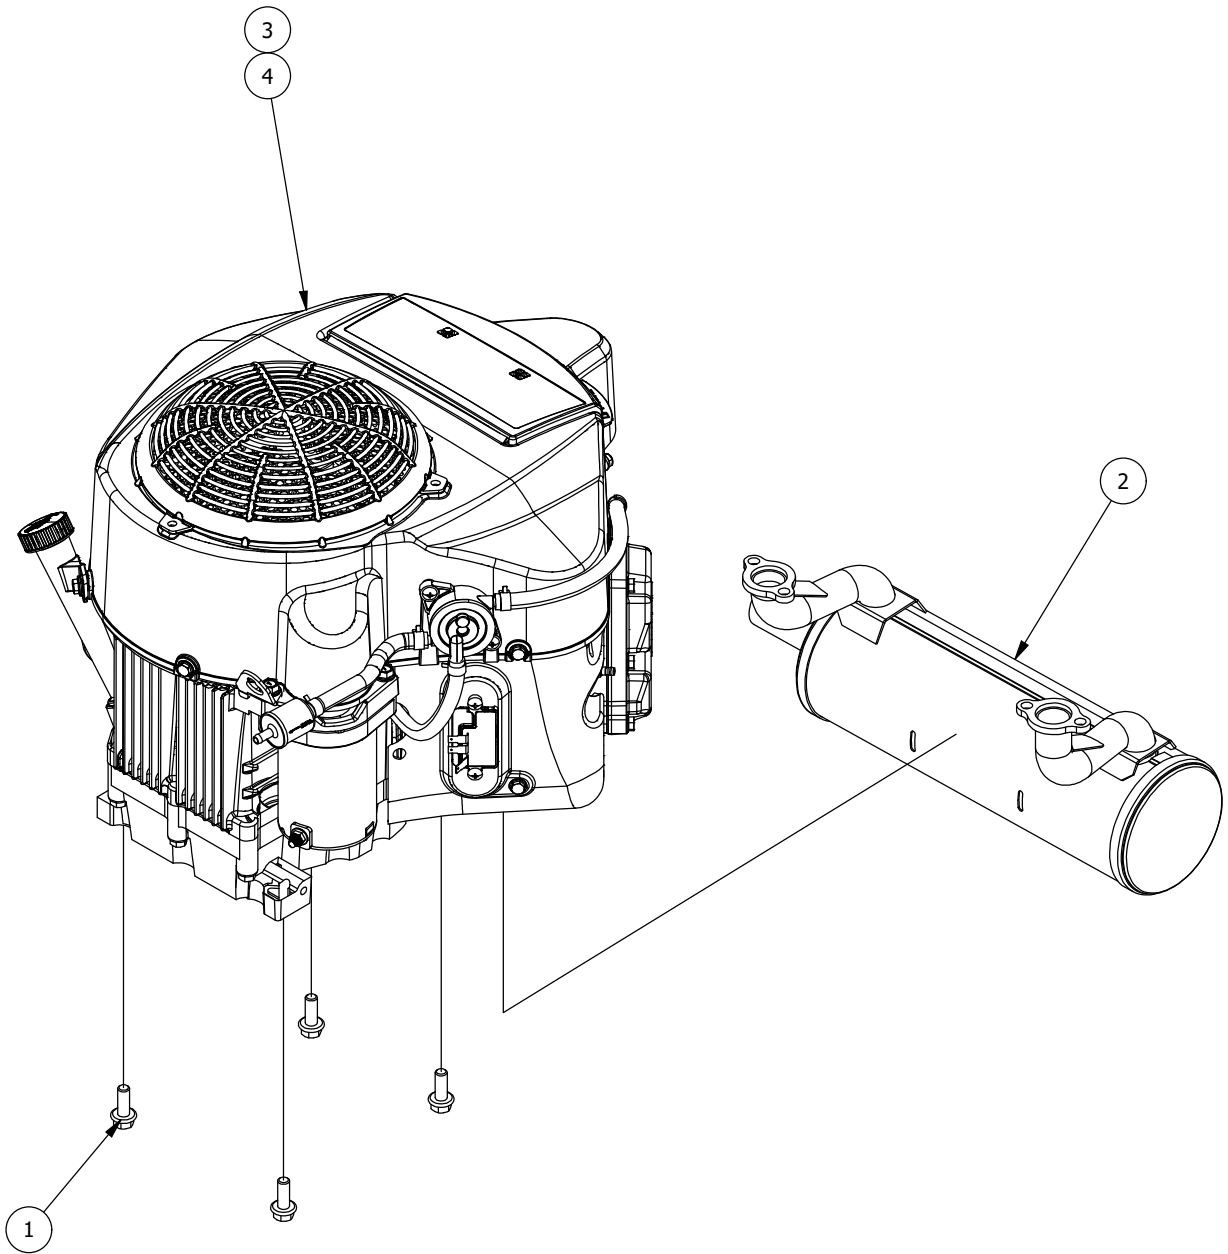

491-0190-00
EPA Decal

491-0176-00
RZ-C Decal

491-0002-00
Step Decal

Kawasaki Engine Assembly

Kawasaki Engine assembly			
ITEM	QTY	PART NUMBER	DESCRIPTION
1	4	418-0023-00	3/8-16 X 1-1/8 IND HWH W/SERR TRI LOB ZY
2	1	415-0074-00	Exhaust System for Kawasaki FR, FS and FT
3	1	415-0021-00	Kawasaki FR691V Engine
4	1	415-0087-00	Kawasaki FR651V Engine