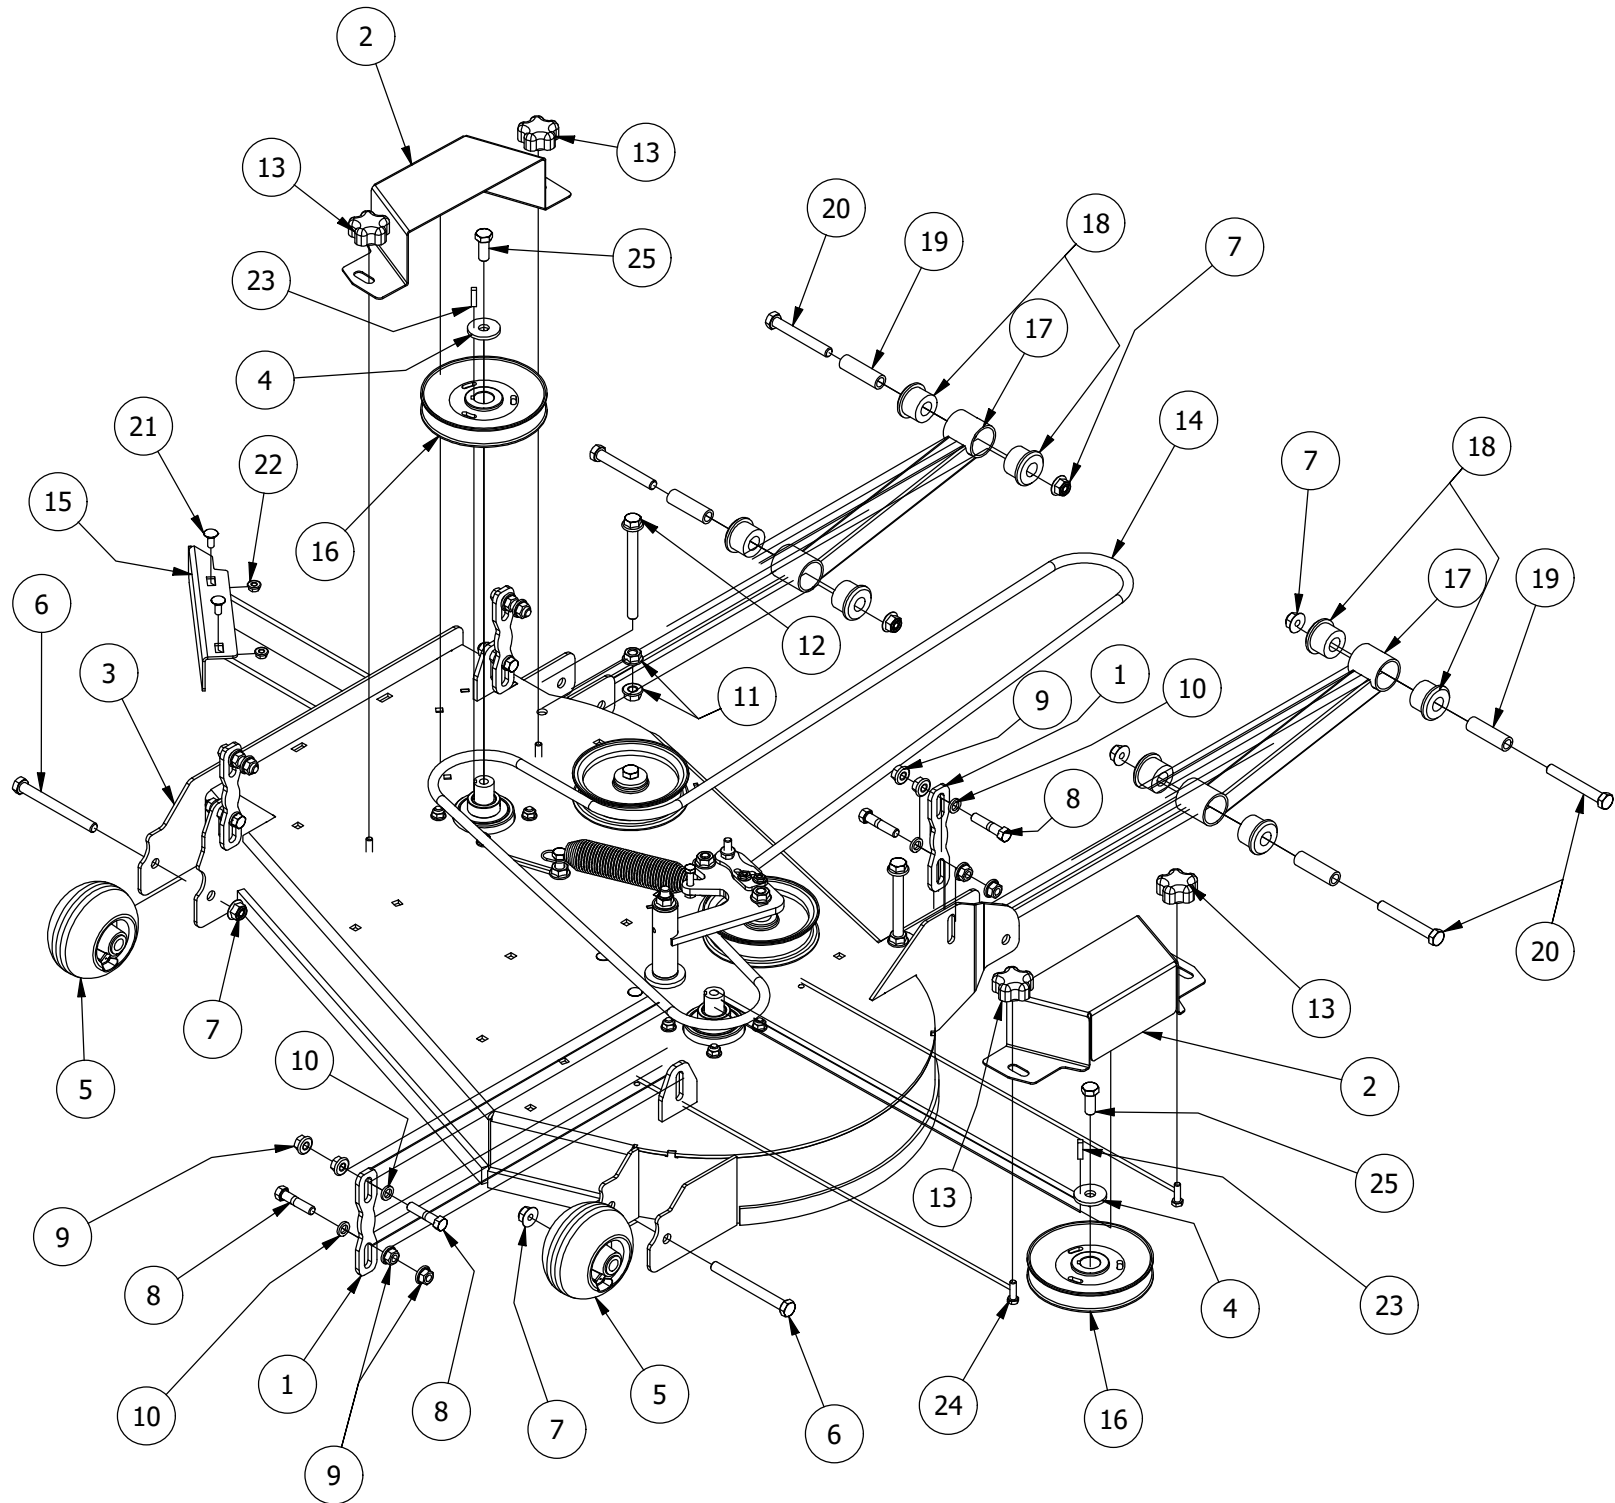

42" Deck Assembly 1

PARTS LIST			
ITEM	QTY	PART NUMBER	DESCRIPTION
1	4	435-0013-00	RZ and RZ-C Mower Deck Actuator Connecting Link
2	2	439-0492-00	RZ-C 42" Pulley Cover
3	1	490-0421-00	42" Deck Assembly
4	3	419-0003-00	1/2 FENDER WASHER 1-1/4" OD ZINC
5	2	422-0001-00	Anti-Scalp Wheel
6	2	418-0016-00	1/2-13 X 5 HEX C/S GR 2 ZINC YELLOW
7	7	413-0002-00	1/2-13 NYLON INSERT FLANGE NUT ZINC YELLOW
8	8	418-0046-00	7/16-14 X 2 HEX C/S GR 5 ZINC YELLOW
9	16	413-0011-00	7/16-14 HEX FLANGE NUT W/SERR ZINC YELLOW
10	8	419-0010-00	.443 ID X .750 OD X .125 THK NYLON BLACK
11	10	413-0005-00	1/2-13 HEX FLANGE NUT W/SERR ZINC YELLOW
12	3	418-0009-00	1/2-13 X 5-1/2 HEX FLANGE BOLT GR 8 ZY
13	4	445-0005-00	5/16-18 5-LOBE (STAR) FEMALE SOFT TOUCH KNOB (1.90 DIA) BLK
14	1	461-0016-00	42" Deck Belt
15	1	439-0684-00	42 Deck wiper Brkt
16	2	433-0003-00	61/42 Spindle Pulley
17	2	490-0047-00	RZ and RZ-C Deck Stabilizer Assembly
18	8	732-2000-00	Red A80 Suspension Bushing
19	4	732-2001-00	A-Arm Bushing Sleeve
20	5	418-0021-00	1/2-13 X 3-3/4 HEX C/S GR 5 ZINC
21	4	418-0008-00	5/16-18 X 3/4 CARRIAGE BOLT ZINC
22	4	413-0022-00	5/16-18 HEX FLANGE NUT W/SERR ZINC YELLOW
23	2	442-0001-00	1/4 X 1 SQUARE KEY STOCK
24	4	418-0108-00	5/16 x1 Hex C/S (GR8) ZC/Yel
25	2	418-0006-00	1/2-20 X 1-1/4 HEX C/S GR 5 ZINC