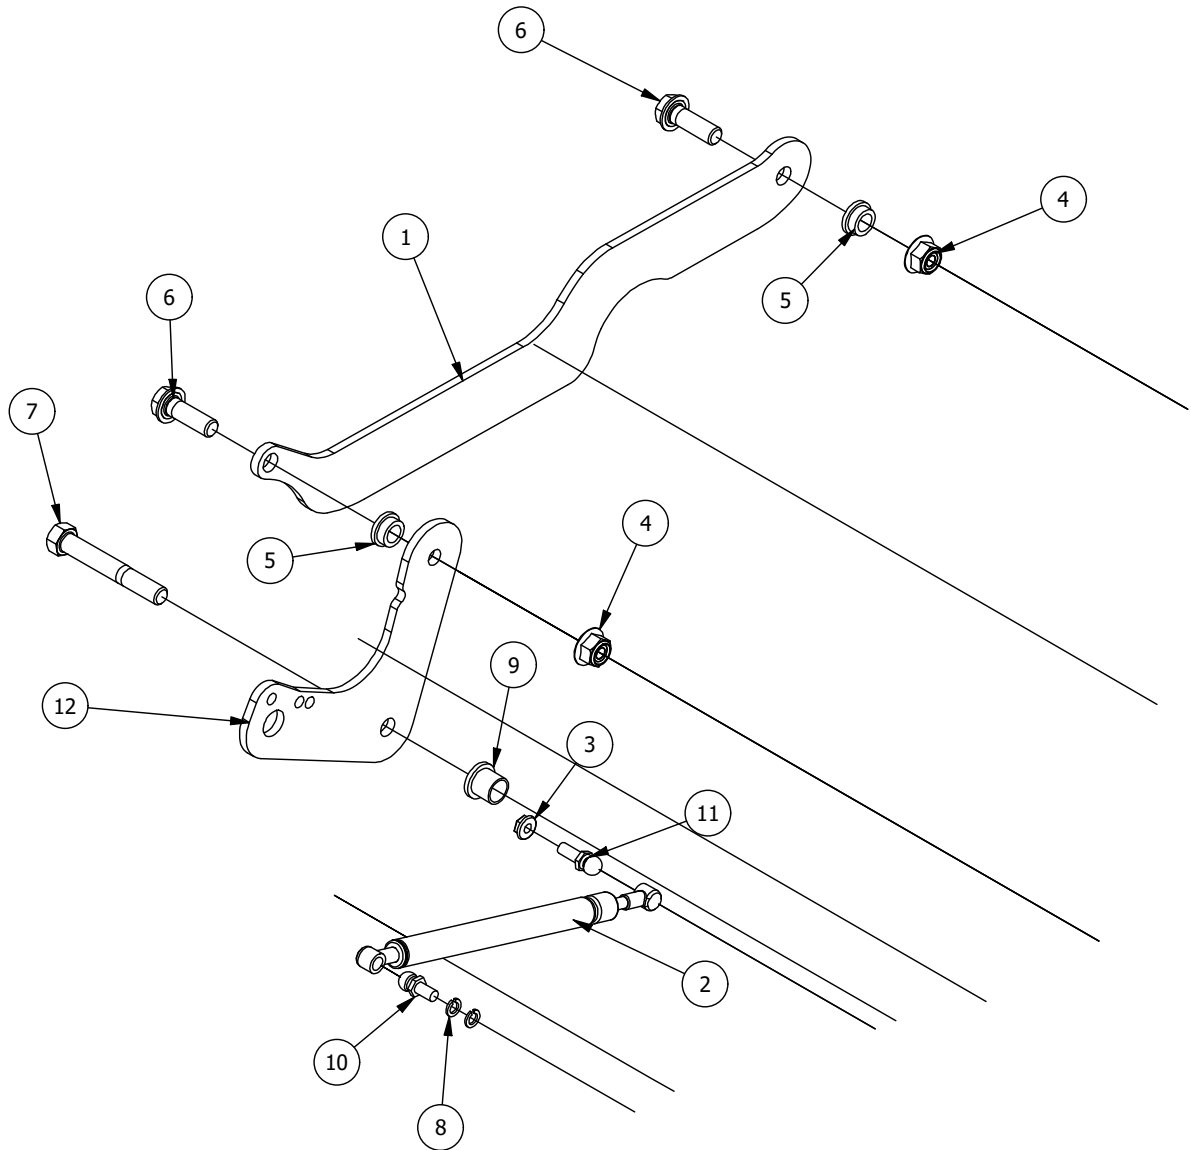

DETAIL C

Detail C Parts List			
ITEM	QTY	PART NUMBER	DESCRIPTION
1	1	435-0015-00	Mower Deck Height Left Link Arm
2	1	434-0008-00	RZ and RZ-C Deck Assist Gas Spring
3	11	413-0006-00	5/16-18 HEX FLANGE NUT W/SERR ZINC
4	10	413-0002-00	1/2-13 NYLON INSERT FLANGE LOCKNUT ZC YELLOW
5	8	410-0009-00	1/2" ID X 3/4" OD X 3/8" LENGTH FLANGE BUSHING
6	6	418-0047-00	1/2-13 X 1-1/2 HEX FLANGE BOLT GR 8 ZINC YELLOW
7	2	418-0042-00	1/2-13 X 3-1/2 HEX C/S GR 5 ZINC YELLOW
8	2	419-0009-00	5/16 SPLIT LOCKWASHER ZINC
9	4	410-0008-00	5/8" ID X 3/4" OD X 3/4" LENGTH FLANGE BUSHING
10	1	487-0005-00	Control Arm Damper Ball Stud
11	1	487-0008-00	Control Arm Damper Ball Stud 3/4" Thread
12	1	431-0008-00	RZ and RZ-C Left Rear Deck Height Control Arm