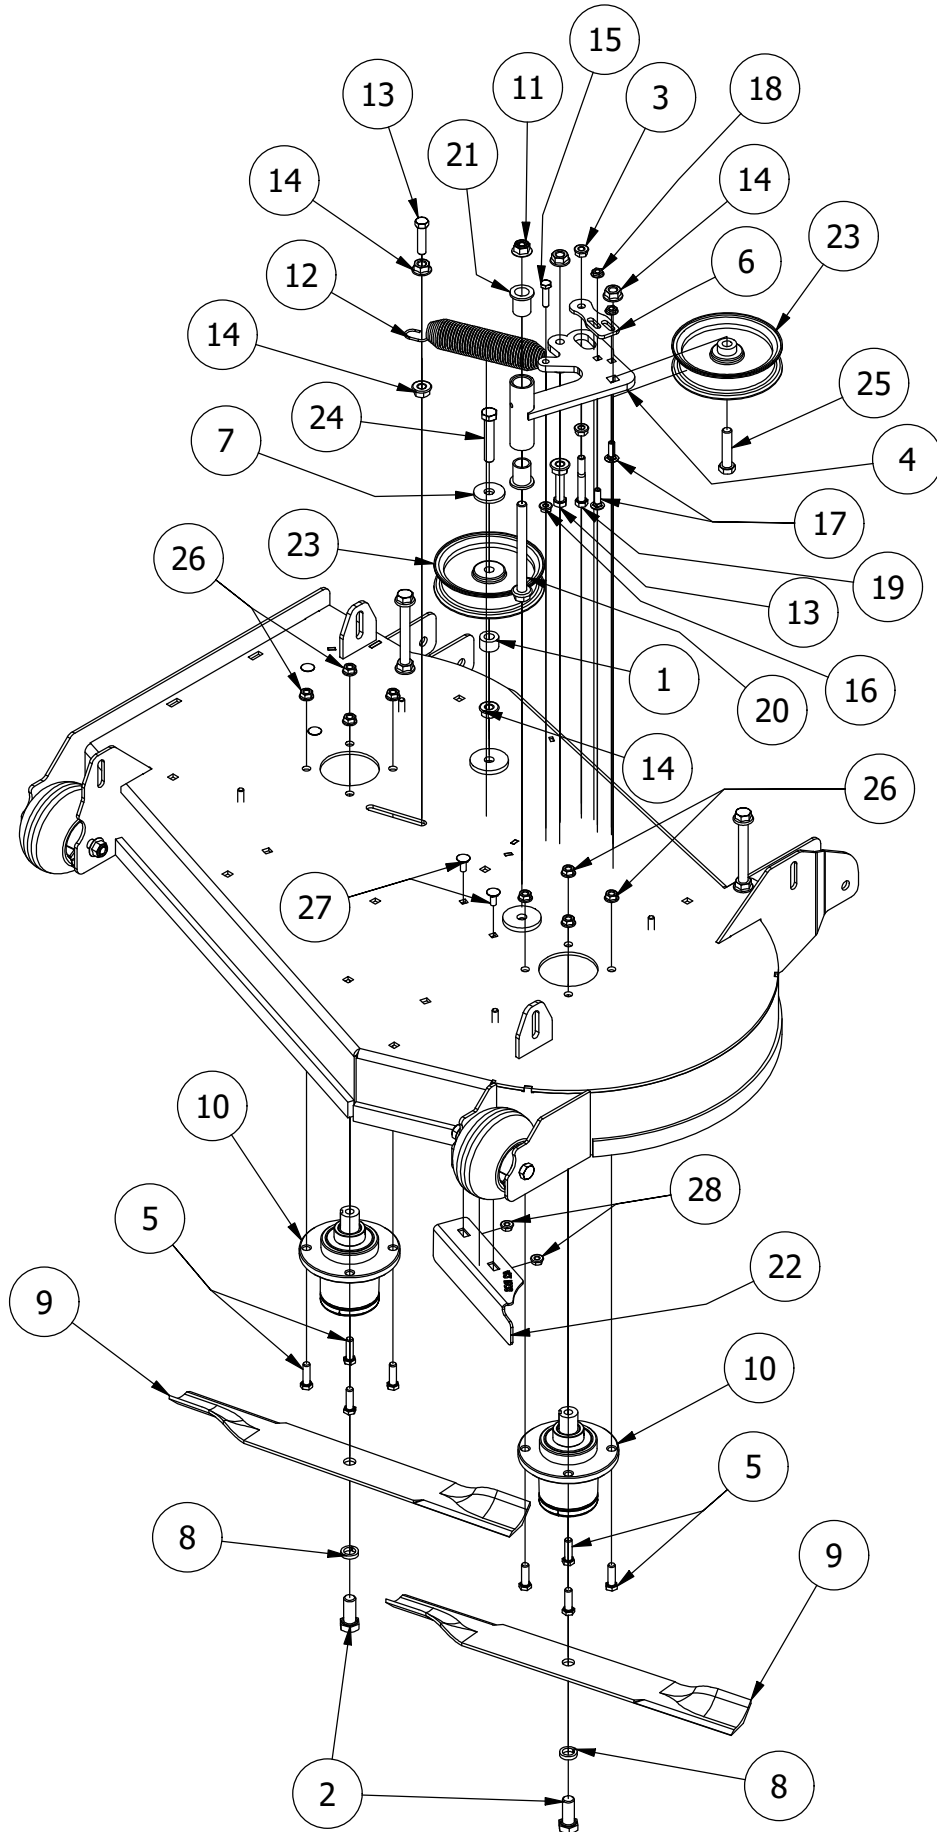

42" Deck Assembly 2

PARTS LIST			
ITEM	QTY	PART NUMBER	DESCRIPTION
1	1	425-0027-00	.530 ID/ 1" OD X .625 Mower Pump Idler Spacer
2	2	418-0078-00	5/8-11 X 1-1/2 HEX C/S GR 8 ZC YELLOW
3	2	413-0020-00	3/8-16 HEX FLANGE NUT W/SERR ZINC YELLOW
4	1	490-0450-00	RZ-C 42" Mower Deck Idler Pulley Assembly
5	8	418-0005-00	3/8-16 x 1-1/4 Hex Bolt GR5
6	1	426-0461-00	RZ-C 42" Deck Idler Pulley Belt Retainer Bracket
7	3	419-0003-00	1/2 FENDER WASHER 1-1/4" OD ZINC
8	2	419-0004-00	5/8 SPLIT LOCKWASHER ZINC
9	2	438-0013-00	42" Deck Straight Blade (.187" x 2.5" x 21.188")
10	2	437-0026-00	RZ-C Spindle
11	7	413-0002-00	1/2-13 NYLON INSERT FLANGE NUT ZINC YELLOW
12	1	434-0007-00	Mower Deck Spring
13	2	418-0011-00	7/16-14X 1-3/4 HEX C/S GR5 ZINC Yellow
14	10	413-0005-00	1/2-13 HEX FLANGE NUT W/SERR ZINC YELLOW
15	1	418-0109-00	5/16- 18 x 1 1/4 Hex C/S (GR.8) ZC/Yel
16	1	413-0027-00	5/16-18 NYLON INSERT FLANGE LOCKNUT ZC YELLOW
17	2	418-0010-00	5/16-18 X 1 CARRIAGE BOLT ZC/YEL
18	2	413-0006-00	5/16-18 HEX FLANGE NUT W/SERR ZINC
19	1	618-2078-00	3/8-16 x 2-3/4 Hex C/S GR2 Zinc
20	3	418-0009-00	1/2-13 X 5-1/2 HEX FLANGE BOLT GR 8 ZY
21	2	410-0007-00	3/4" ID X 15/16" OD X 1-1/8" LENGTH FLANGE BUSHING
22	1	439-0742-00	Bushranger 42" Deck Wiper Bracket
23	2	433-0013-00	5-3/4" Idler Pulley, 7/16" Spacer Assembly
24	5	418-0021-00	1/2-13 X 3-3/4 HEX C/S GR 5 ZINC
25	1	418-0012-00	1/2-13 X 2-1/4 HEX C/S GR 5 ZINC
26	8	413-0004-00	3/8-16 HEX FLANGE NUT W/SERR ZINC
27	4	418-0008-00	5/16-18 X 3/4 CARRIAGE BOLT ZINC
28	4	413-0022-00	5/16-18 HEX FLANGE NUT W/SERR ZINC YELLOW