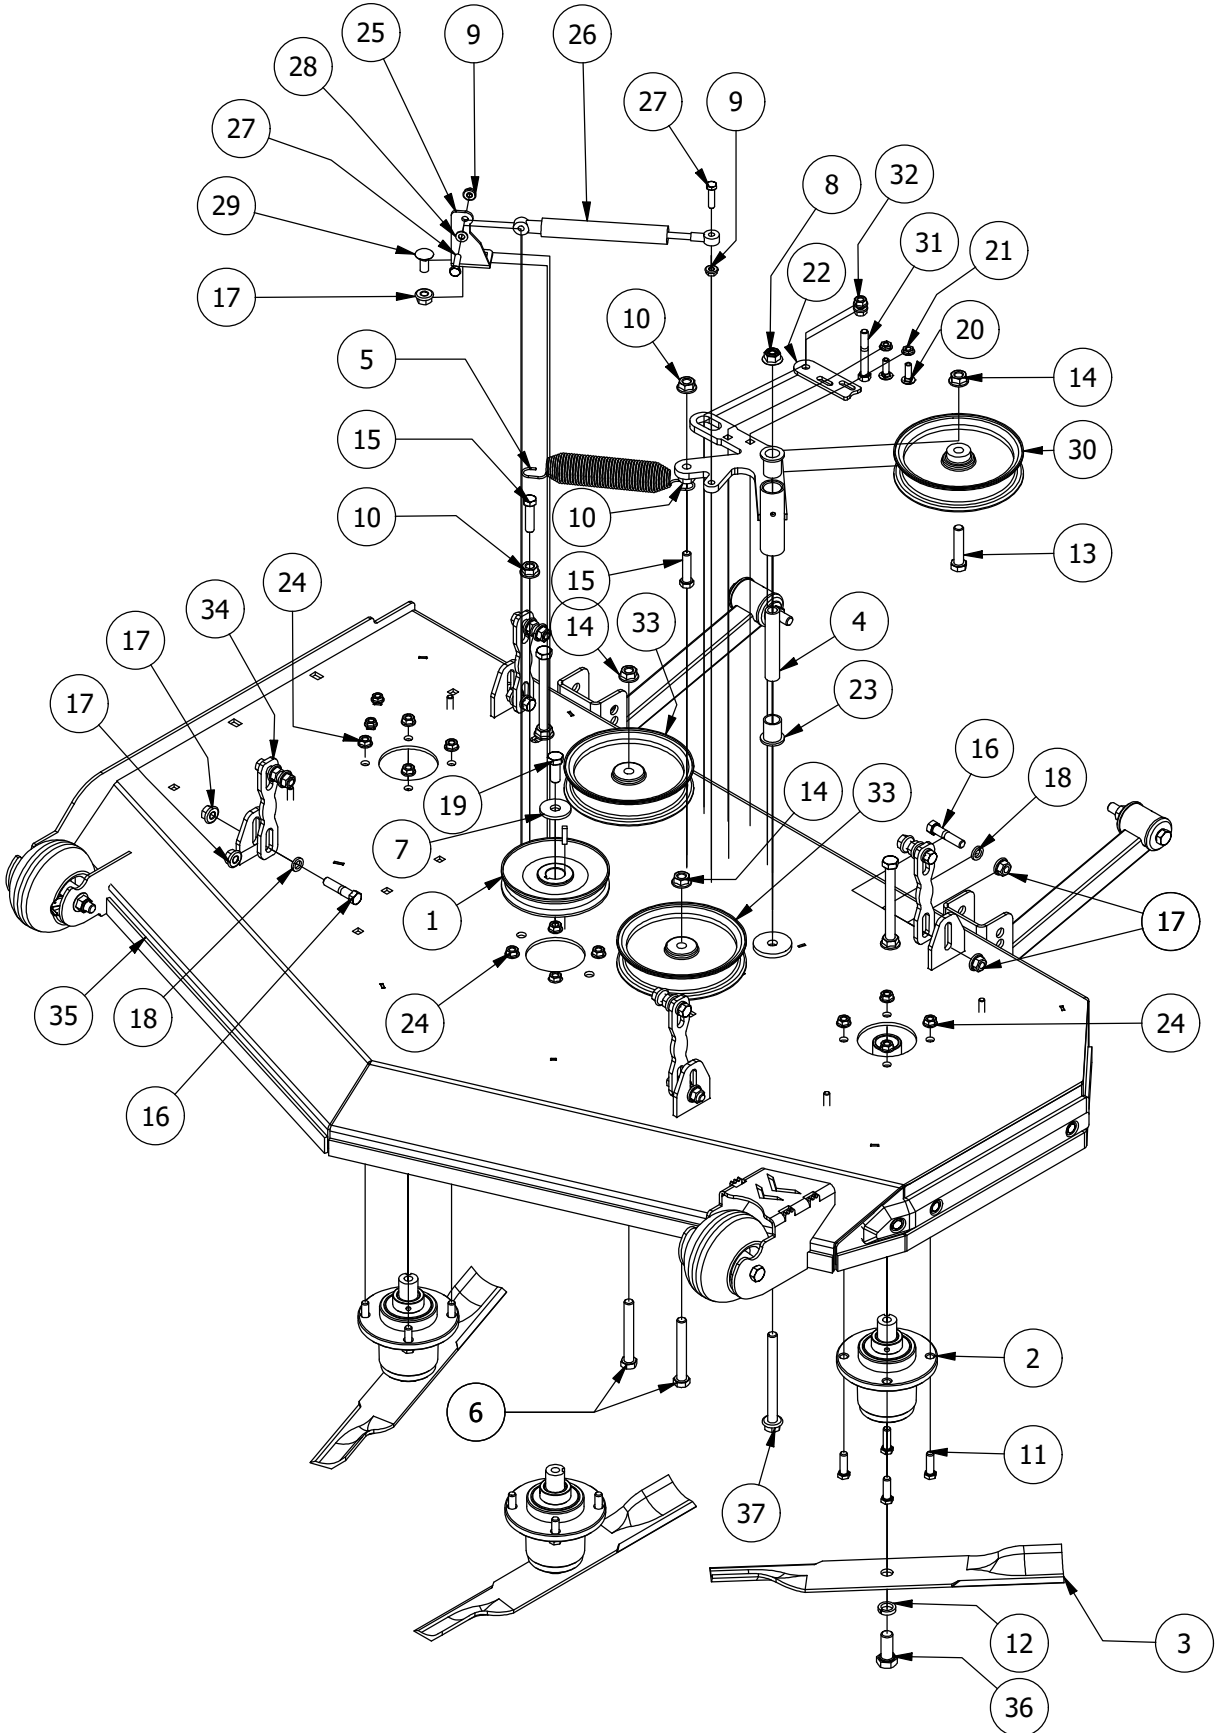

54 Deck Assembly 2

PARTS LIST			
ITEM	QTY	PART NUMBER	DESCRIPTION
1	3	433-0004-00	Deck Pulley 54"
2	3	437-0026-00	RZ-C Spindle
3	3	438-0012-00	54" Deck Mower Straight Blade (.187" x 2.5" x 18.5")
4	1	490-0019-00	Mower Deck Idler Pulley Arm Assembly
5	1	434-0007-00	Mower Deck Spring
6	6	418-0021-00	1/2-13 X 3-3/4 HEX C/S GR 5 ZINC
7	3	419-0003-00	1/2 FENDER WASHER 1-1/4" OD ZINC
8	3	413-0002-00	1/2-13 NYLON INSERT FLANGE LOCKNUT ZC YELLOW
9	2	413-0027-00	5/16-18 NYLON INSERT FLANGE LOCKNUT ZC YELLOW
10	8	413-0005-00	1/2-13 HEX FLANGE NUT W/SERR ZINC YELLOW
11	12	418-0005-00	3/8-16 x 1-1/4 Hex Bolt GR5
12	3	419-0004-00	5/8 SPLIT LOCKWASHER ZINC
13	1	418-0012-00	1/2-13 X 2-1/4 HEX C/S GR 5 ZINC
14	3	413-0010-00	1/2-13 HEX FLANGE NUT W/SERR ZINC
15	2	418-0011-00	7/16-14X 1-3/4 HEX C/S GR5 ZINC Yellow
16	8	418-0046-00	7/16-14 X 2 HEX C/S GR 5 ZINC YELLOW
17	17	413-0011-00	7/16-14 HEX FLANGE NUT W/SERR ZINC YELLOW
18	8	419-0010-00	.443 ID X .750 OD X .125 THK NYLON BLACK
19	3	418-0006-00	1/2-20 X 1-1/4 HEX C/S GR 5 ZINC
20	2	418-0010-00	5/16-18 X 1 CARRIAGE BOLT ZC/YEL
21	2	413-0006-00	5/16-18 HEX FLANGE NUT W/SERR ZINC
22	1	439-0257-00	Deck Idler Pulley Belt Retainer Brkt
23	2	410-0007-00	3/4" ID X 15/16" OD X 1-1/8" LENGTH FLANGE BUSHING
24	12	413-0004-00	3/8-16 HEX FLANGE NUT W/SERR ZINC
25	1	439-0335-00	Deck Belt Idler Damper Mounting Bracket
26	1	434-0009-00	Idler Gas Spring
27	2	418-0109-00	5/16- 18 x 1 1/4 Hex C/S (GR.8) ZC/Yel
28	1	419-0016-00	5/16" ID X 5/8" OD X 1/16" THK BRONZE WASHER
29	1	418-0017-00	7/16-14 X 1 CARRIAGE BOLT ZINC
30	1	433-0014-00	6-3/4" Idler Pulley, 7/16" Spacer Assembly
31	1	618-2078-00	3/8-16 x 2-3/4 Hex C/S GR2 Zinc
32	2	413-0020-00	3/8-16 HEX FLANGE NUT W/SERR ZINC YELLOW
33	2	433-0015-00	6-3/4" Idler Pulley, 15/16" Spacer Assembly
34	4	435-0013-00	RZ and RZ-C Mower Deck Actuator Connecting Link
35	1	490-0452-00	RZ-C 54" Deck Assembly
36	3	418-0078-00	5/8-11 X 1-1/2 HEX C/S GR 8 ZC YELLOW
37	1	418-0009-00	1/2-13 X 5-1/2 HEX FLANGE BOLT GR 8 ZY