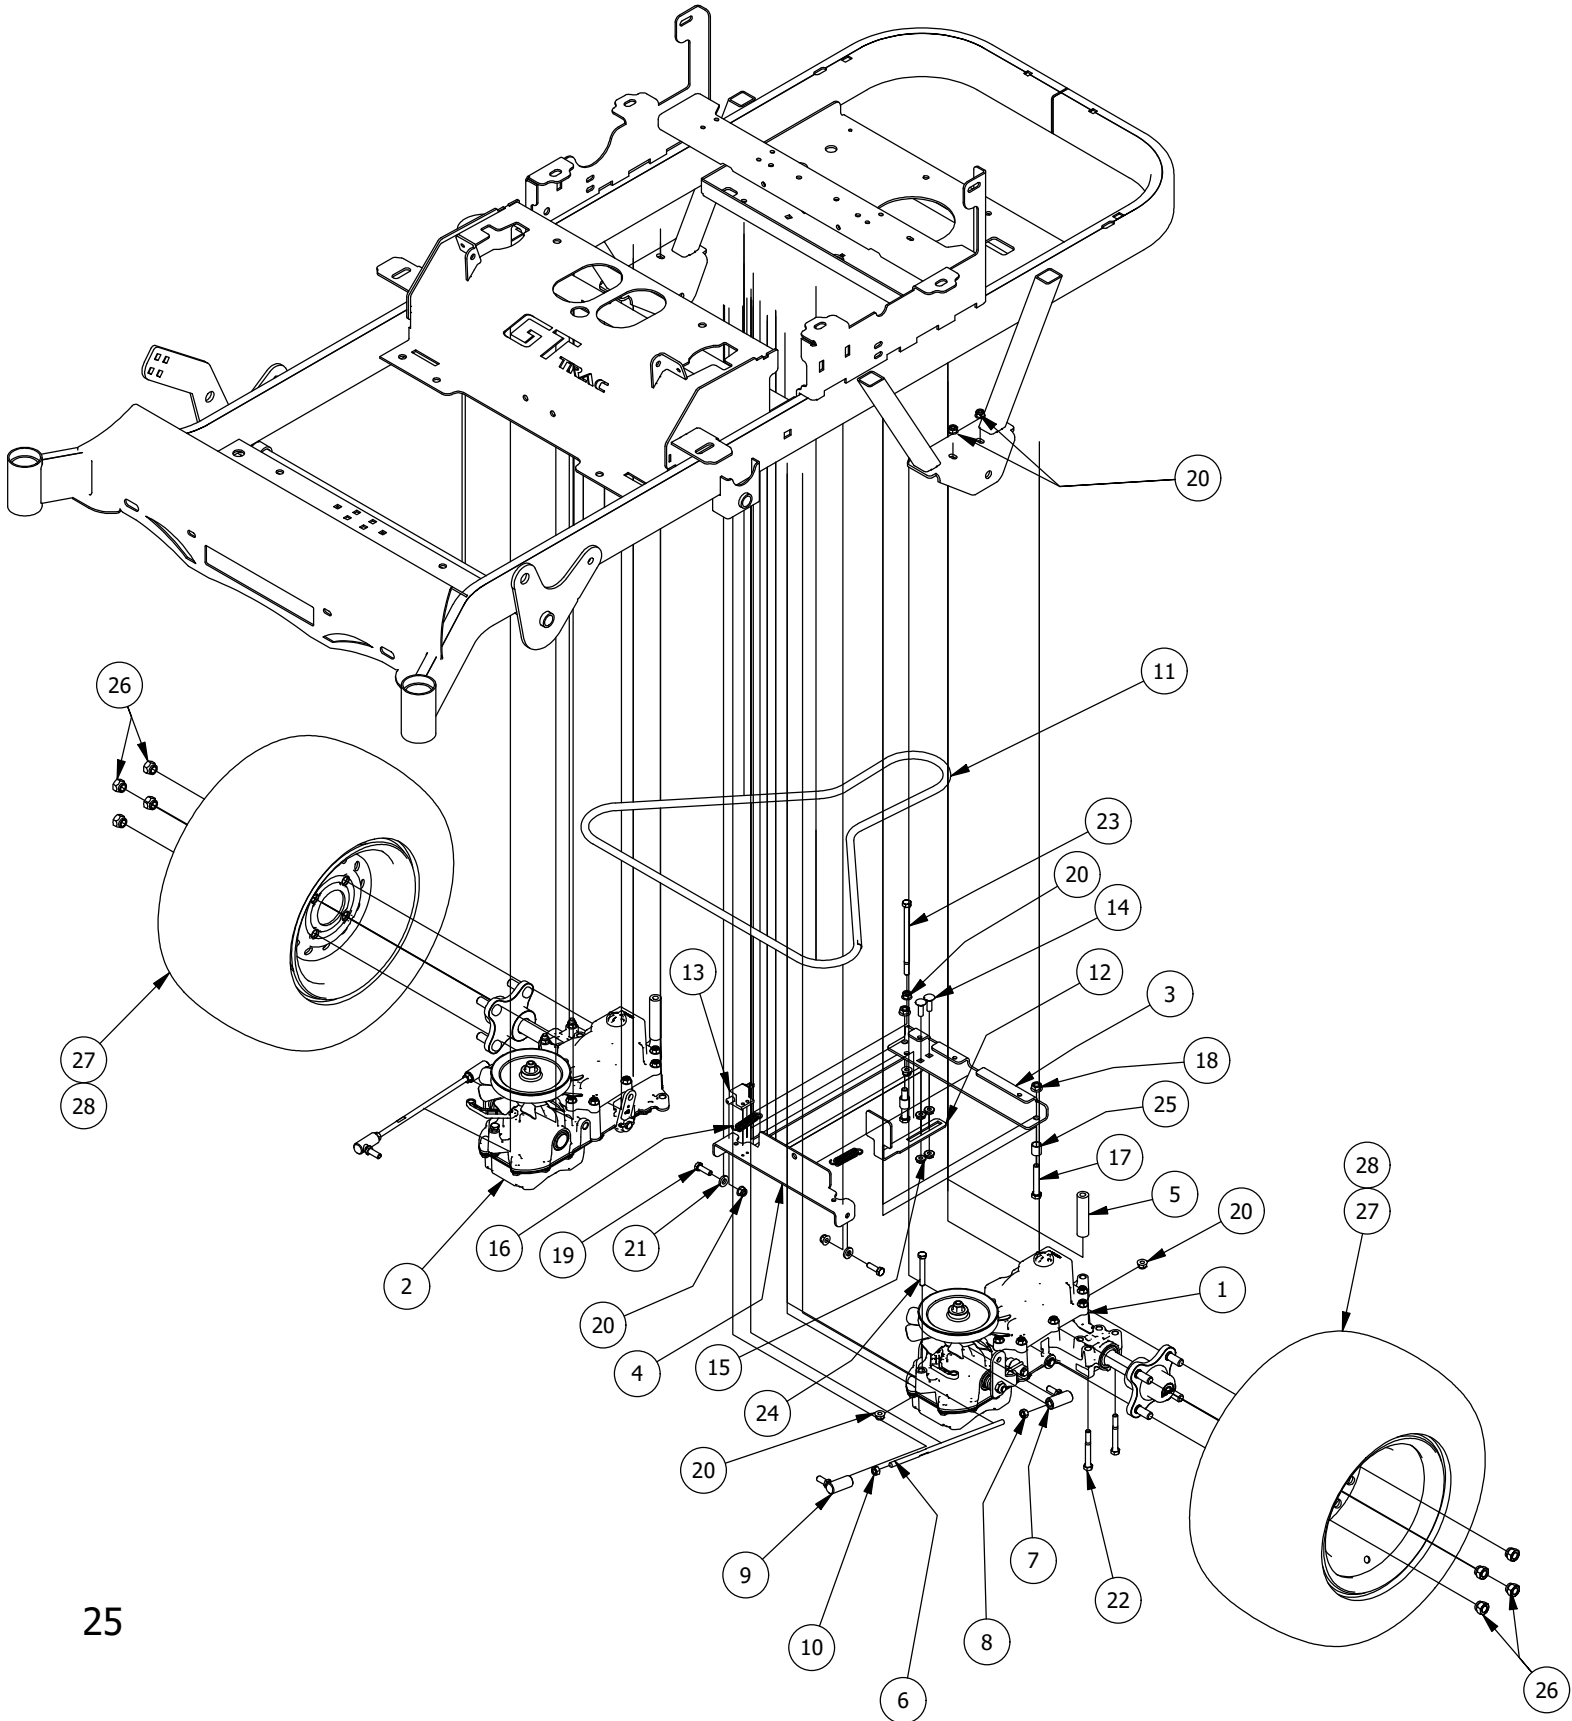

Transmission Assembly

PARTS LIST			
ITEM	QTY	PART NUMBER	DESCRIPTION
1	1	450-0061-00	TZ-300PX Left Side Hydro w/drain plug for RZC
2	1	450-0062-00	TZ-300PY Right Side Hydro w/drain plug for RZC
3	1	439-0098-00	Mower TTQ Transmission Mount Brace
4	1	439-0018-00	Mower TTQ Brake Cable Bracket
5	2	425-0023-00	Mower TTQ Hydrostatic Transmission Rear Spacer
6	2	435-0020-00	Mower Drive Arm Rod TTQ 400 & 300 Transmission
7	2	410-0001-00	Control Arm Rod End, Right
8	2	413-0035-00	5/16-24 HEX NUT ZINC
9	2	410-0002-00	Control Arm Rod End, Left
10	2	413-0003-00	5/16 Hex Nut Left hand thread
11	1	461-0015-00	RZ-C and RZ TuffTorq Pump Belt 77.5" A belt
12	1	439-0066-00	Mower Standard Transmission Brake Interlock Bracket
13	1	486-0030-00	Safety Switch
14	2	418-0010-00	5/16-18 X 1 CARRIAGE BOLT ZC/YEL
15	4	413-0006-00	5/16-18 HEX FLANGE NUT W/SERR ZINC
16	2	434-0003-00	Brake Pedal Release Spring
17	2	418-0107-00	3/8-16 X 2-1/4 HEX FLANGE BOLT GR 8 ZC YELLOW
18	2	413-0020-00	3/8-16 HEX FLANGE NUT W/SERR ZINC YELLOW
19	2	418-0108-00	5/16 x1 Hex C/S (GR8) ZC/Yel
20	12	613-8049-00	5/16-18 Nylon Insert Flange Nut Zinc Orange Nylon
21	2	413-0052-00	3/8 ID X 3/4 OD X .125 THK BRONZE WASHER
22	4	418-0093-00	5/16-18 UNC-2.75 Hex Bolt TTQ Transmission
23	3	418-0092-00	5/16-18 UNC-5.5 Hex Bolt TTQ Transmission
24	2	618-2034-00	5/16" x 2-1/4" Hex Hd Cap Scr.
25	2	725-1011-00	11/16"x 1/2" x 5/8" Spacer
26	8	413-0015-00	1/2-20 Lugnut for Aluminum Wheels
27	2	422-0051-00	Turf Armor 20x7-10 Rear Tire/Wheel Assembly
28	2	422-0052-00	Turf Armor 20x10-10 Rear Tire/Wheel Assembly