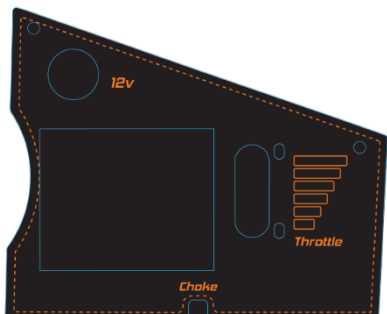

491-0094-00
Console Decal