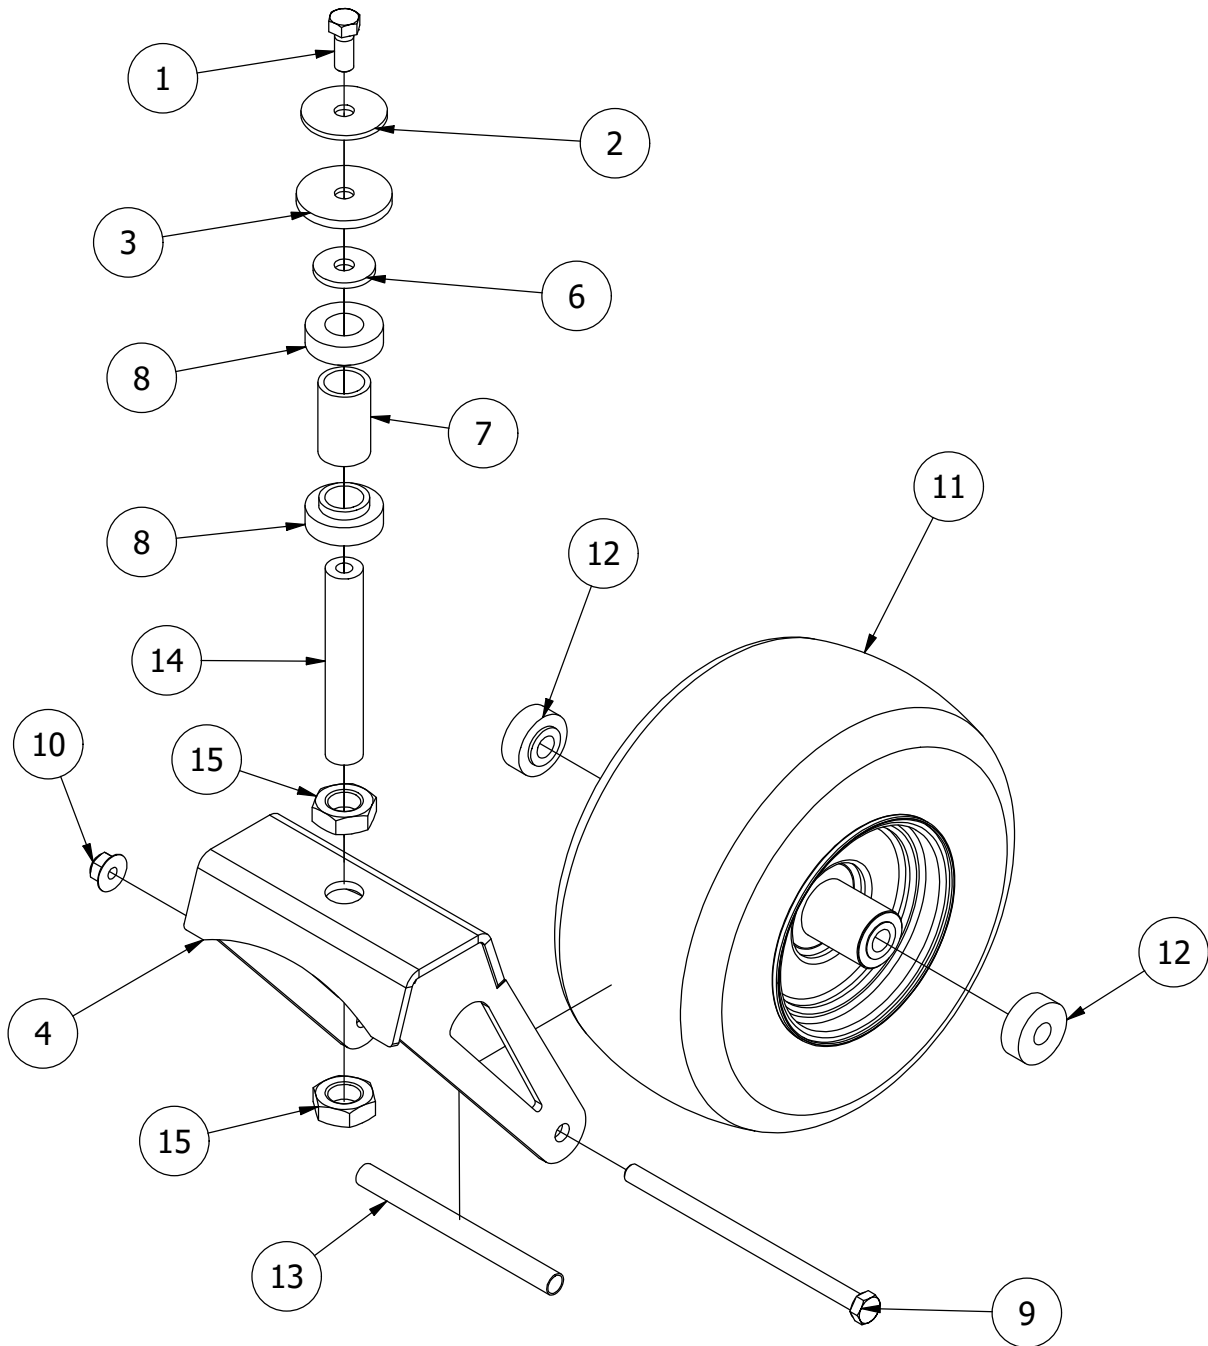

PARTS LIST			
ITEM	QTY	PART NUMBER	DESCRIPTION
1	1	418-0002-00	1/2-20 X 1-1/4 HEX FLANGE BOLT GR 8 ZC YELLOW
2	1	426-0006-00	Mower Caster Shaft Washer
3	1	419-0025-00	Front Fork Caster Top Washer
4	1	490-0453-00	RZ C Caster Fork Assembly_42_54 only
6	1	419-0003-00	1/2 FENDER WASHER 1-1/4" OD ZINC
7	1	425-0011-00	Caster Fork Shaft Bearing Spacer
8	2	410-0006-00	1" INSERT BEARING
9	1	418-0003-00	1/2-13 X 8-1/2 HEX C/S GR 5 ZINC YELLOW
10	1	413-0002-00	1/2-13 NYLON INSERT FLANGE NUT ZINC YELLOW
11	1	422-0027-00	RZ-C/RZ/RT Pro Front Tire Assembly-Smooth Tread
12	2	410-0014-00	Mower Caster Wheel Bearing
13	1	425-0010-00	Mower Caster Fork Wheel Spacer
14	1	437-0028-00	RZ-C, RZ, RT and SRT Mower Caster Wheel Shaft
15	2	413-0063-00	1"-8 FIN HEX JAM NUT ZC

# Brake, Floorboard, and Height Indicator Assembly

Parts List

ITEM	QTY	PART NUMBER	DESCRIPTION
1	1	439-0114-00	Mower Floorboard
2	1	481-0005-00	Rubber Foot Rest Mat
3	1	481-0006-00	Logo Floor Mat
4	1	439-0059-00	Mower Deck Height Foot Pedal
5	10	414-0002-00	8MM PUSH TYPE RETAINER NYLON BLACK
6	3	418-0008-00	5/16-18 X 3/4 CARRIAGE BOLT ZINC
7	11	413-0006-00	5/16-18 HEX FLANGE NUT W/SERR ZINC
8	10	413-0002-00	1/2-13 NYLON INSERT FLANGE LOCKNUT ZC YELLOW
9	2	418-0045-00	3/8-16 X 1 Carriage Bolt Zinc Yellow
10	2	413-0020-00	3/8-16 HEX FLANGE NUT W/SERR ZINC YELLOW
11	4	429-0002-00	Push-In Rubber Bumper, Mower Floor
12	4	410-0008-00	5/8" ID X 3/4" OD X 3/4" LENGTH FLANGE BUSHING
13	2	414-0016-00	1" Round Tube Plug