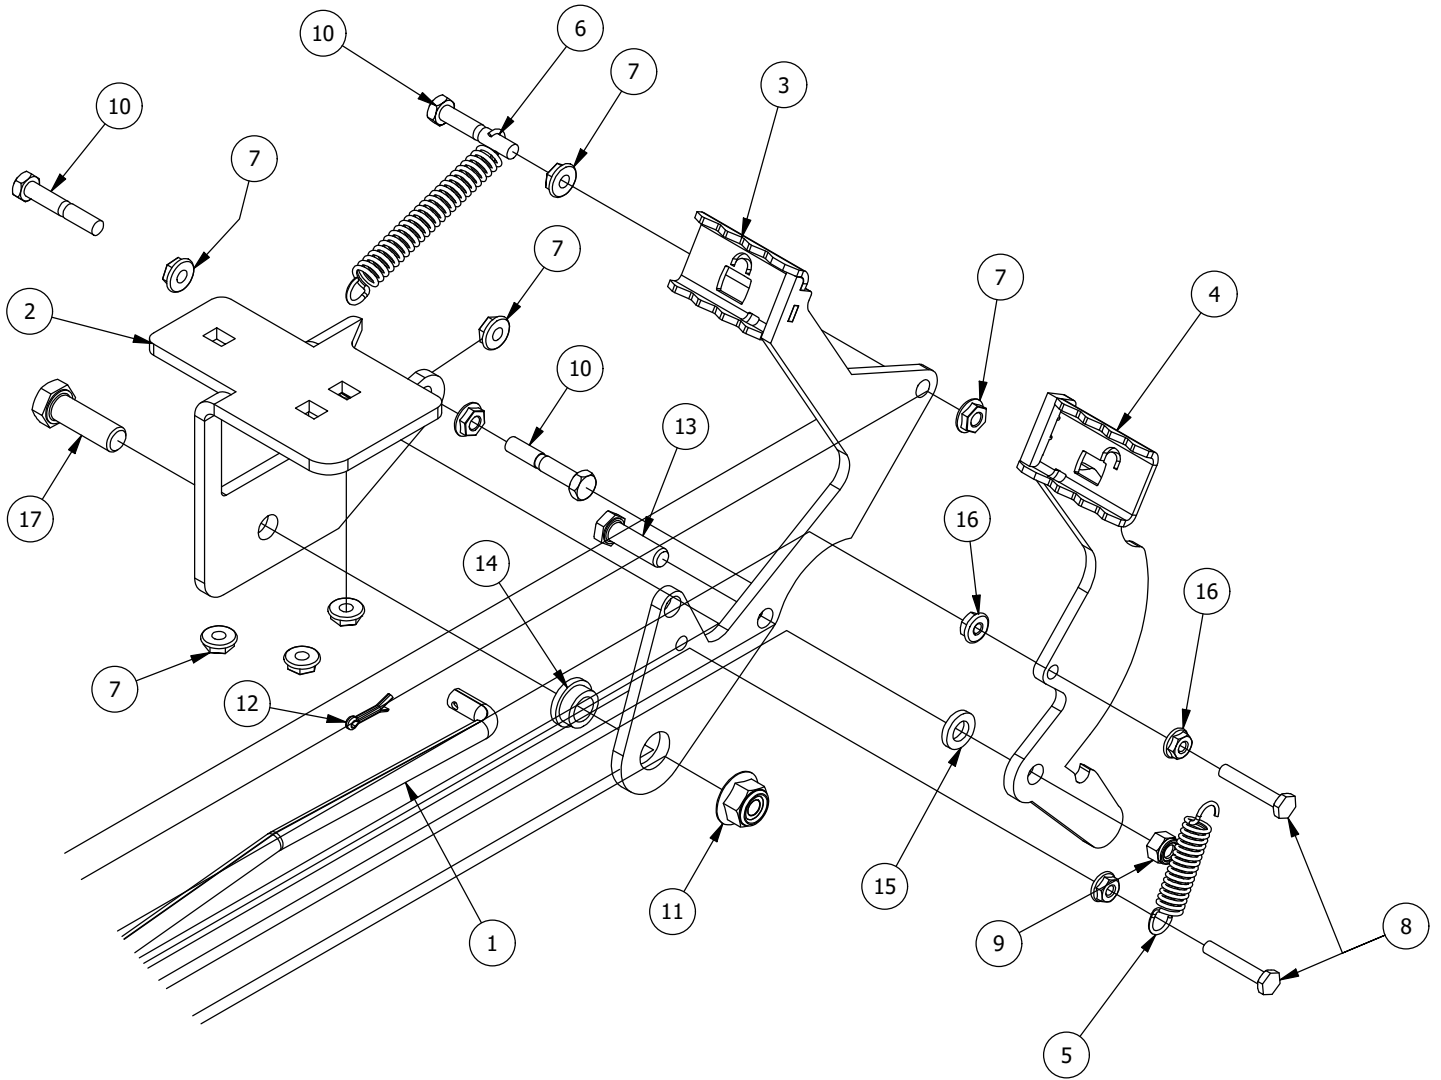

DETAIL A

Detail A Parts List			
ITEM	QTY	PART NUMBER	DESCRIPTION
1	1	435-0004-00	Mower Brake Linkage
2	1	439-0009-00	Mower Frame Brake Mounting Bracket
3	1	490-0016-00	Mower Brake Lock Lever Assembly
4	1	490-0017-00	Mower Brake Unlock Lever Assembly
5	1	434-0003-00	Brake Pedal Release Spring
6	1	434-0015-00	Brake Pedal Release Spring
7	11	413-0006-00	5/16-18 HEX FLANGE NUT W/SERR ZINC
8	2	418-0029-00	1/4-20 X 1-1/4 HEX C/S GR 2 ZINC
9	1	413-0013-00	3/8-16 NYLON INSERT FLANGE LOCKNUT ZINC
10	3	418-0027-00	5/16-18 X 1-3/4 HEX C/S GR 2 ZINC
11	10	413-0002-00	1/2-13 NYLON INSERT FLANGE LOCKNUT ZC YELLOW
12	1	420-0001-00	1/8 X 3/4 COTTER PIN ZINC
13	1	418-0030-00	3/8-16 X 1-1/4 HEX C/S GR 2 ZINC
14	8	410-0009-00	1/2" ID X 3/4" OD X 3/8" LENGTH FLANGE BUSHING
15	1	419-0015-00	3/8" ID X 3/4" OD X 1/8" THK BRONZE WASHER
16	4	413-0012-00	1/4-20 HEX FLANGE NUT W/SERRATIONS ZC YELLOW
17	1	418-0020-00	1/2-13 X 1-1/2 HEX C/S GR 5 ZINC