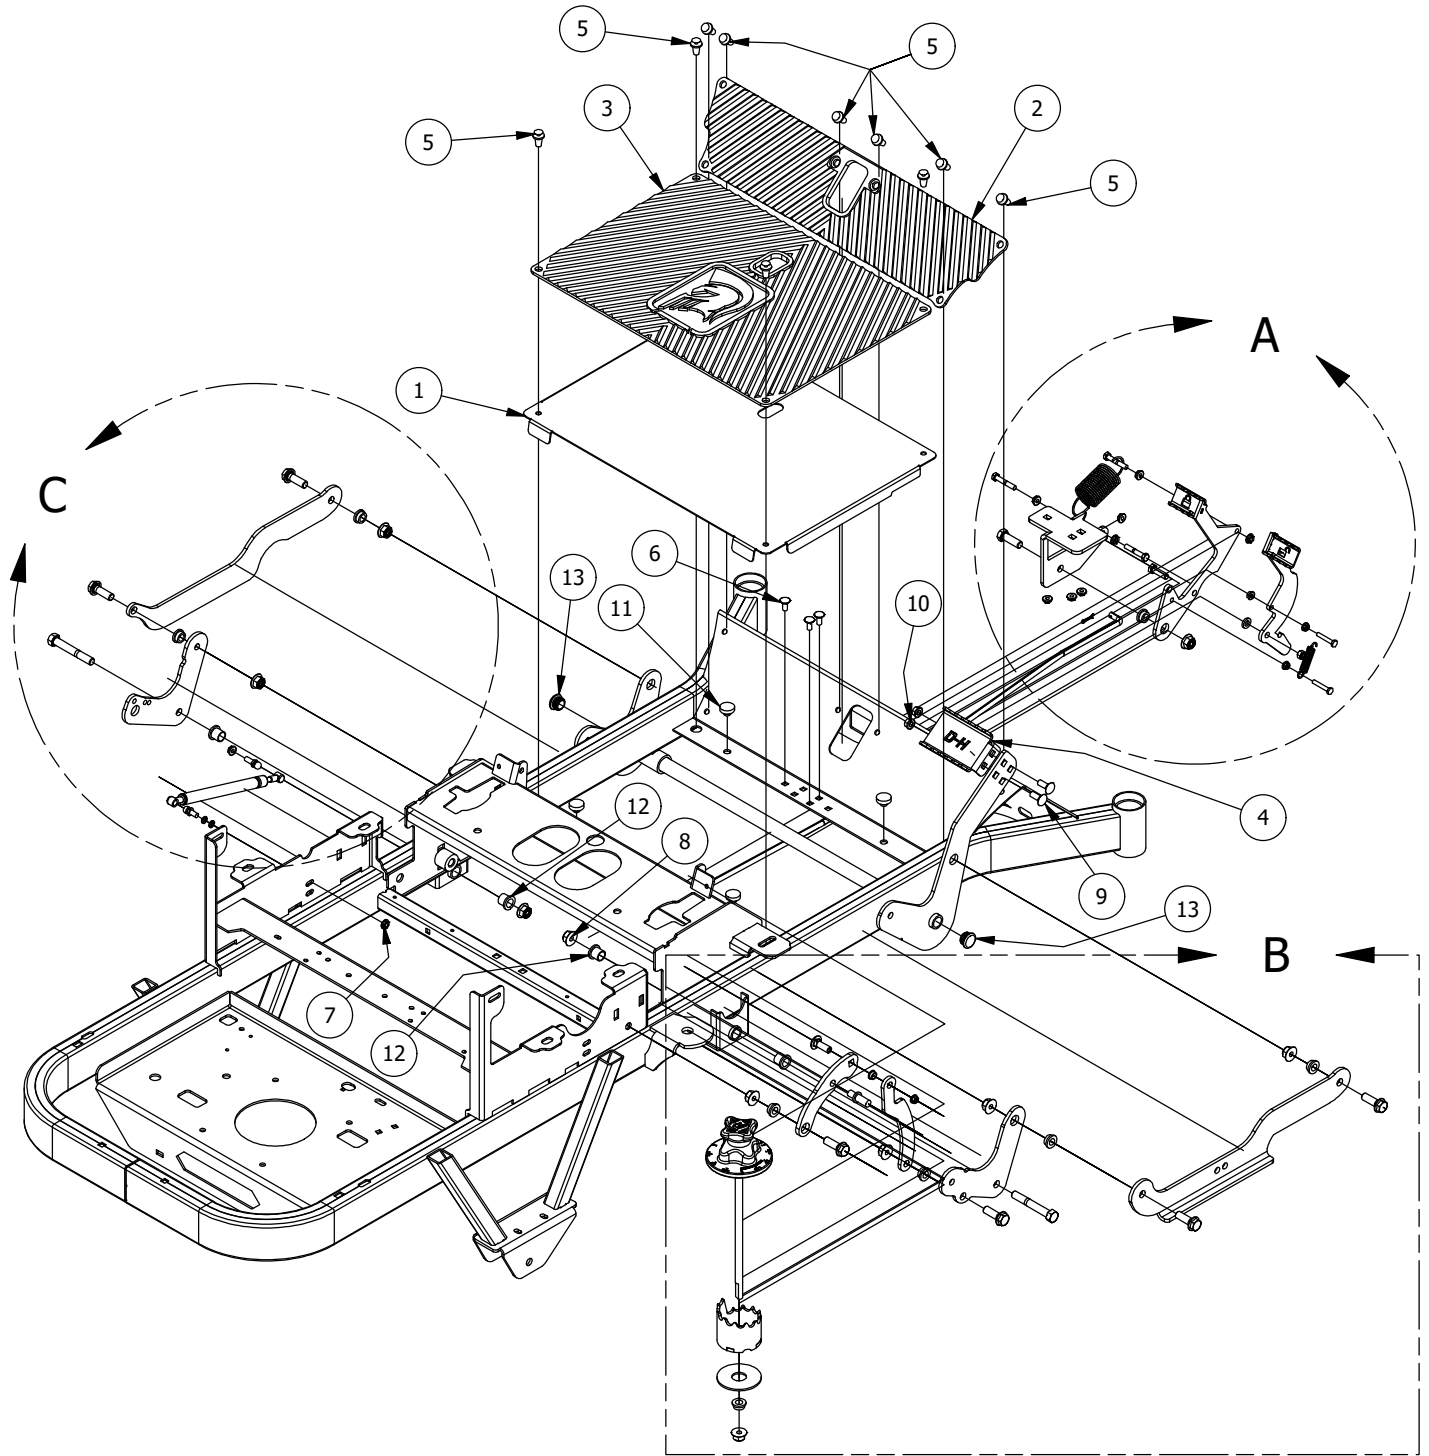

PARTS LIST			
ITEM	QTY	PART NUMBER	DESCRIPTION
1	1	418-0002-00	1/2-20 X 1-1/4 HEX FLANGE BOLT GR 8 ZC YELLOW
2	1	426-0006-00	Mower Caster Shaft Washer
3	1	419-0025-00	Front Fork Caster Top Washer
4	1	490-0453-00	RZ C Caster Fork Assembly_42_54 only
6	1	419-0003-00	1/2 FENDER WASHER 1-1/4" OD ZINC
7	1	425-0011-00	Caster Fork Shaft Bearing Spacer
8	2	410-0006-00	1" INSERT BEARING
9	1	418-0003-00	1/2-13 X 8-1/2 HEX C/S GR 5 ZINC YELLOW
10	1	413-0002-00	1/2-13 NYLON INSERT FLANGE NUT ZINC YELLOW
11	1	422-0027-00	RZ-C/RZ/RT Pro Front Tire Assembly-Smooth Tread
12	2	410-0014-00	Mower Caster Wheel Bearing
13	1	425-0010-00	Mower Caster Fork Wheel Spacer
14	1	437-0028-00	RZ-C, RZ, RT and SRT Mower Caster Wheel Shaft
15	2	413-0063-00	1"-8 FIN HEX JAM NUT ZC

# Brake, Floorboard, and Height Indicator Assembly

Parts List

ITEM	QTY	PART NUMBER	DESCRIPTION
1	1	439-0114-00	Mower Floorboard
2	1	481-0005-00	Rubber Foot Rest Mat
3	1	481-0006-00	Logo Floor Mat
4	1	439-0059-00	Mower Deck Height Foot Pedal
5	10	414-0002-00	8MM PUSH TYPE RETAINER NYLON BLACK
6	3	418-0008-00	5/16-18 X 3/4 CARRIAGE BOLT ZINC
7	11	413-0006-00	5/16-18 HEX FLANGE NUT W/SERR ZINC
8	10	413-0002-00	1/2-13 NYLON INSERT FLANGE LOCKNUT ZC YELLOW
9	2	418-0045-00	3/8-16 X 1 Carriage Bolt Zinc Yellow
10	2	413-0020-00	3/8-16 HEX FLANGE NUT W/SERR ZINC YELLOW
11	4	429-0002-00	Push-In Rubber Bumper, Mower Floor
12	4	410-0008-00	5/8" ID X 3/4" OD X 3/4" LENGTH FLANGE BUSHING
13	2	414-0016-00	1" Round Tube Plug