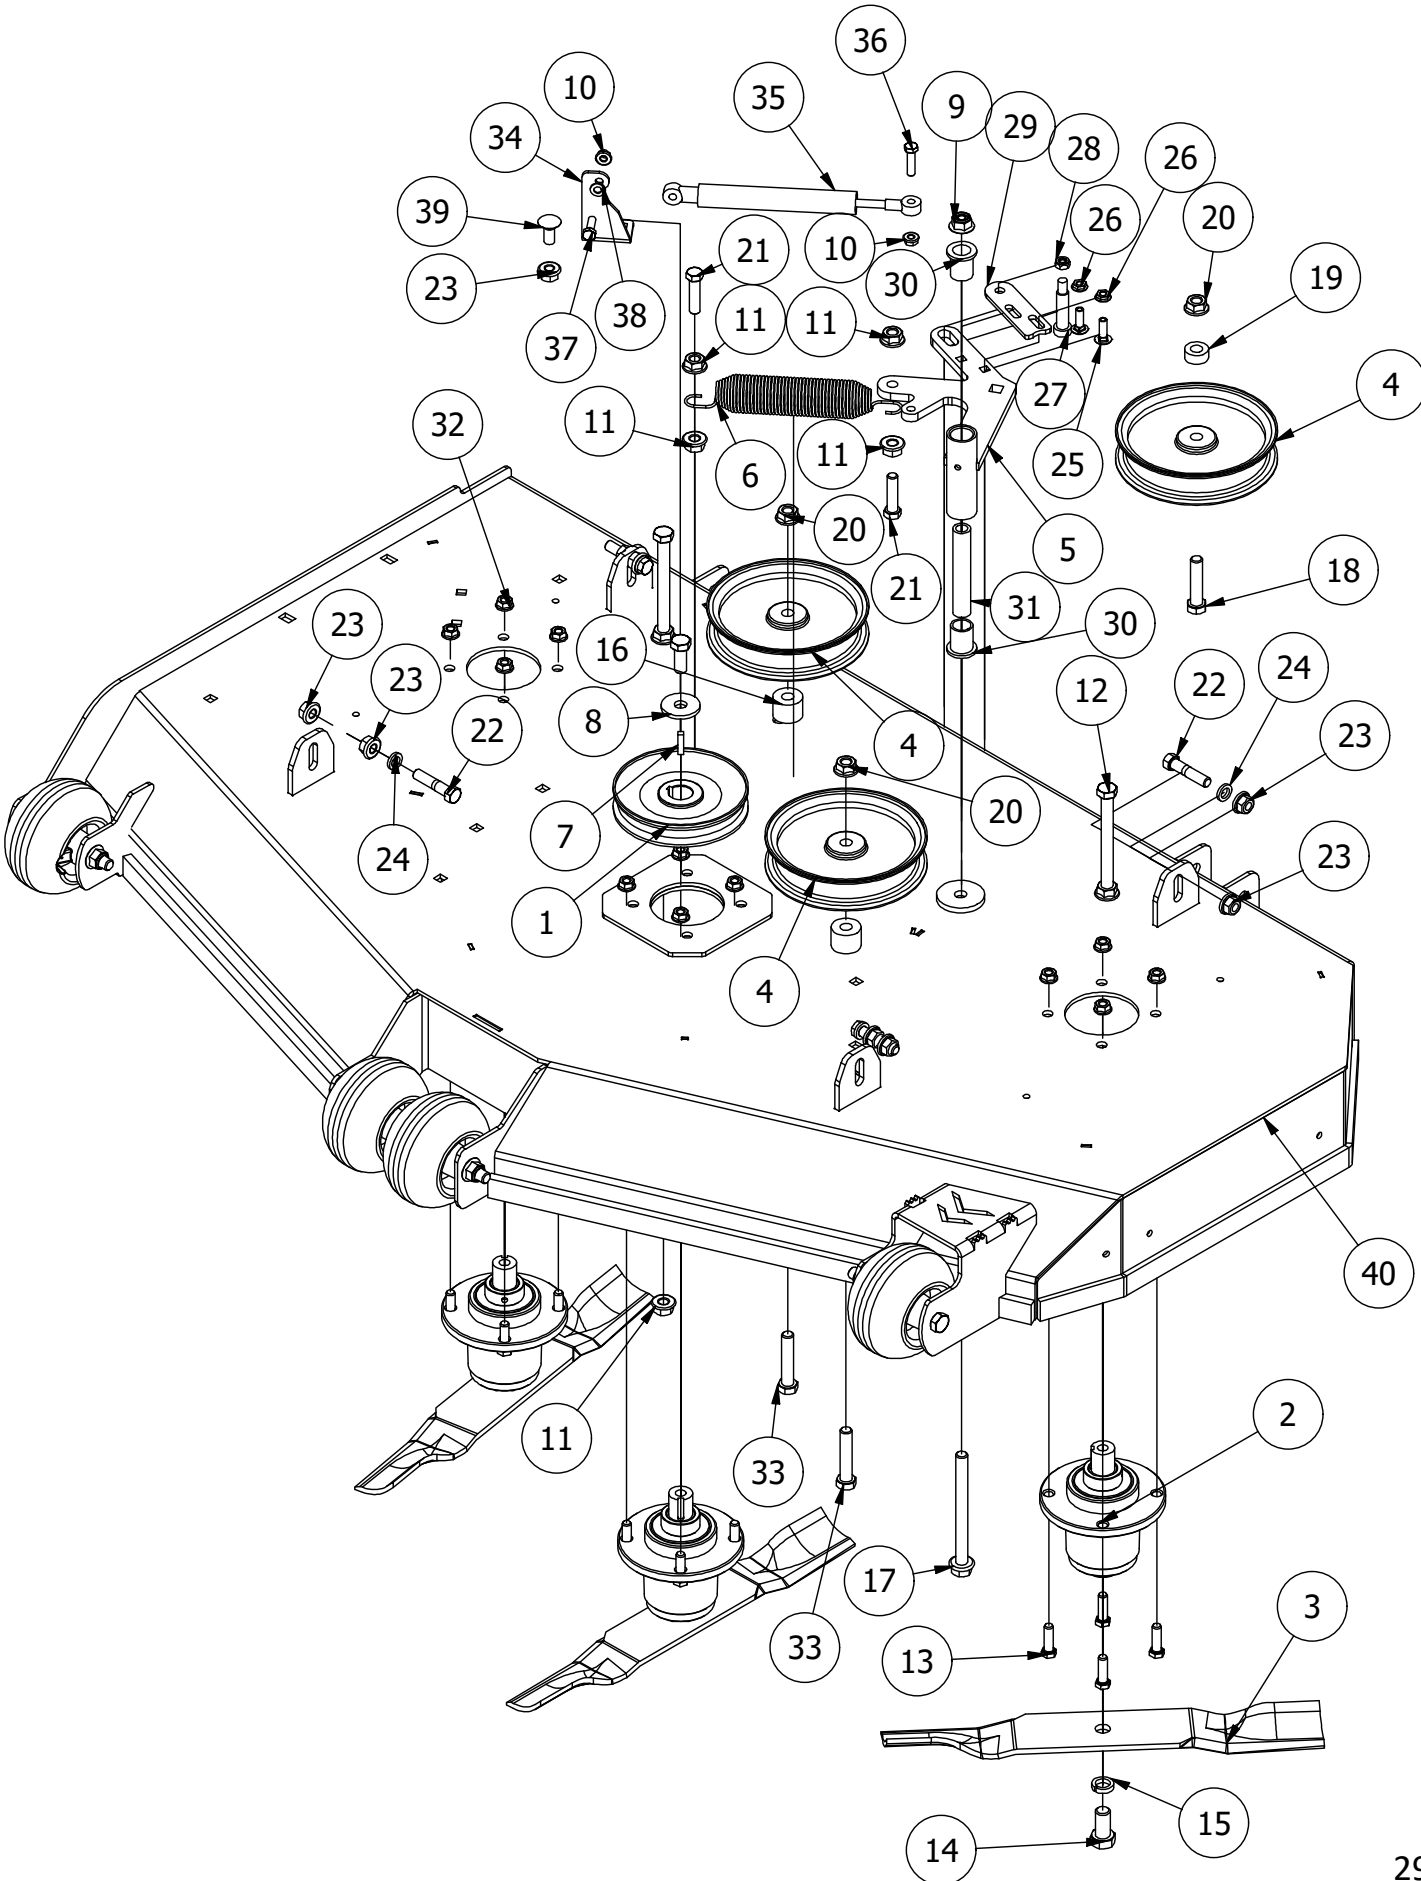

54" Deck Assembly 2

PARTS LIST			
ITEM	QTY	PART NUMBER	DESCRIPTION
1	3	433-0004-00	Deck Pulley 54"
2	3	437-0006-00	RZ Mower Deck Spindle Assy
3	3	438-0001-00	54" Mower Deck Blade
4	3	433-0015-00	Mower 6-3/4" Deck Idler Pulley
5	1	490-0019-00	Mower Deck Idler Pulley Arm Assembly
6	1	434-0005-00	Deck/pump idler spring
7	3	442-0001-00	1/4 X 1 SQUARE KEY STOCK
8	3	419-0003-00	1/2 FENDER WASHER 1-1/4" OD ZINC
9	4	413-0002-00	1/2-13 NYLON INSERT FLANGE LOCKNUT ZC YELLOW
10	2	413-0027-00	5/16-18 NYLON INSERT FLANGE LOCKNUT ZC YELLOW
11	8	413-0005-00	1/2-13 HEX FLANGE NUT W/SERR ZINC YELLOW
12	2	418-0044-00	1/2-13 X 6-1/2 HEX C/S GR 8 ZINC YELLOW
13	12	418-0005-00	3/8-16 x 1-1/4 Hex Bolt GR5
14	3	418-0007-00	5/8-18 X 1-1/4 HEX C/S GR 5 ZINC
15	3	419-0004-00	5/8 SPLIT LOCKWASHER ZINC
16	2	425-0002-00	Mower Deck Idler Spacer
17	1	418-0009-00	1/2-13 X 5-1/2 HEX FLANGE BOLT GR 8 ZY
18	1	418-0012-00	1/2-13 X 2-1/4 HEX C/S GR 5 ZINC
19	1	425-0007-00	Mower IDLER PULLEY SPACER
20	3	413-0010-00	1/2-13 HEX FLANGE NUT W/SERR ZINC
21	2	418-0011-00	7/16-14 X 1-3/4 HEX C/S GR 2 ZINC (NOT A/T)
22	4	418-0046-00	7/16-14 X 2 HEX C/S GR 5 ZINC YELLOW
23	9	413-0011-00	7/16-14 HEX FLANGE NUT W/SERR ZINC YELLOW
24	4	419-0010-00	.443 ID X .750 OD X .125 THK NYLON BLACK
25	2	418-0010-00	5/16-18 X 1 CARRIAGE BOLT ZC/YEL
26	2	413-0006-00	5/16-18 HEX FLANGE NUT W/SERR ZINC
27	1	618-6064-00	12"X1-3/4" Shoulder Bolt
28	1	613-2004-00	3/8"-16 Nyloc Jam Nut
29	1	439-0257-00	Deck Idler Pulley Belt Retainer Brkt
30	2	410-0007-00	3/4" ID X 15/16" OD X 1-1/8" LENGTH FLANGE BUSHING
31	1	425-0006-00	Mower Inner Idler Spacer
32	12	413-0004-00	3/8-16 HEX FLANGE NUT W/SERR ZINC
33	2	418-0014-00	1/2-13 X 2-1/2 HEX FLANGE BOLT GR 8 ZC YELLOW
34	1	439-0335-00	Deck Belt Idler Damper Mounting Bracket
35	1	434-0009-00	Idler Gas Spring
36	1	418-0109-00	5/16- 18 x 1 1/4 Hex C/S (GR.8) ZC/Yel
37	1	418-0108-00	5/16 x1 Hex C/S (GR8) ZC/Yel
38	1	419-0016-00	5/16" ID X 5/8" OD X 1/16" THK BRONZE WASHER
39	1	418-0017-00	7/16-14 X 1 CARRIAGE BOLT ZINC
40	1	490-0064-00	2020 54" RZ Deck Assembly