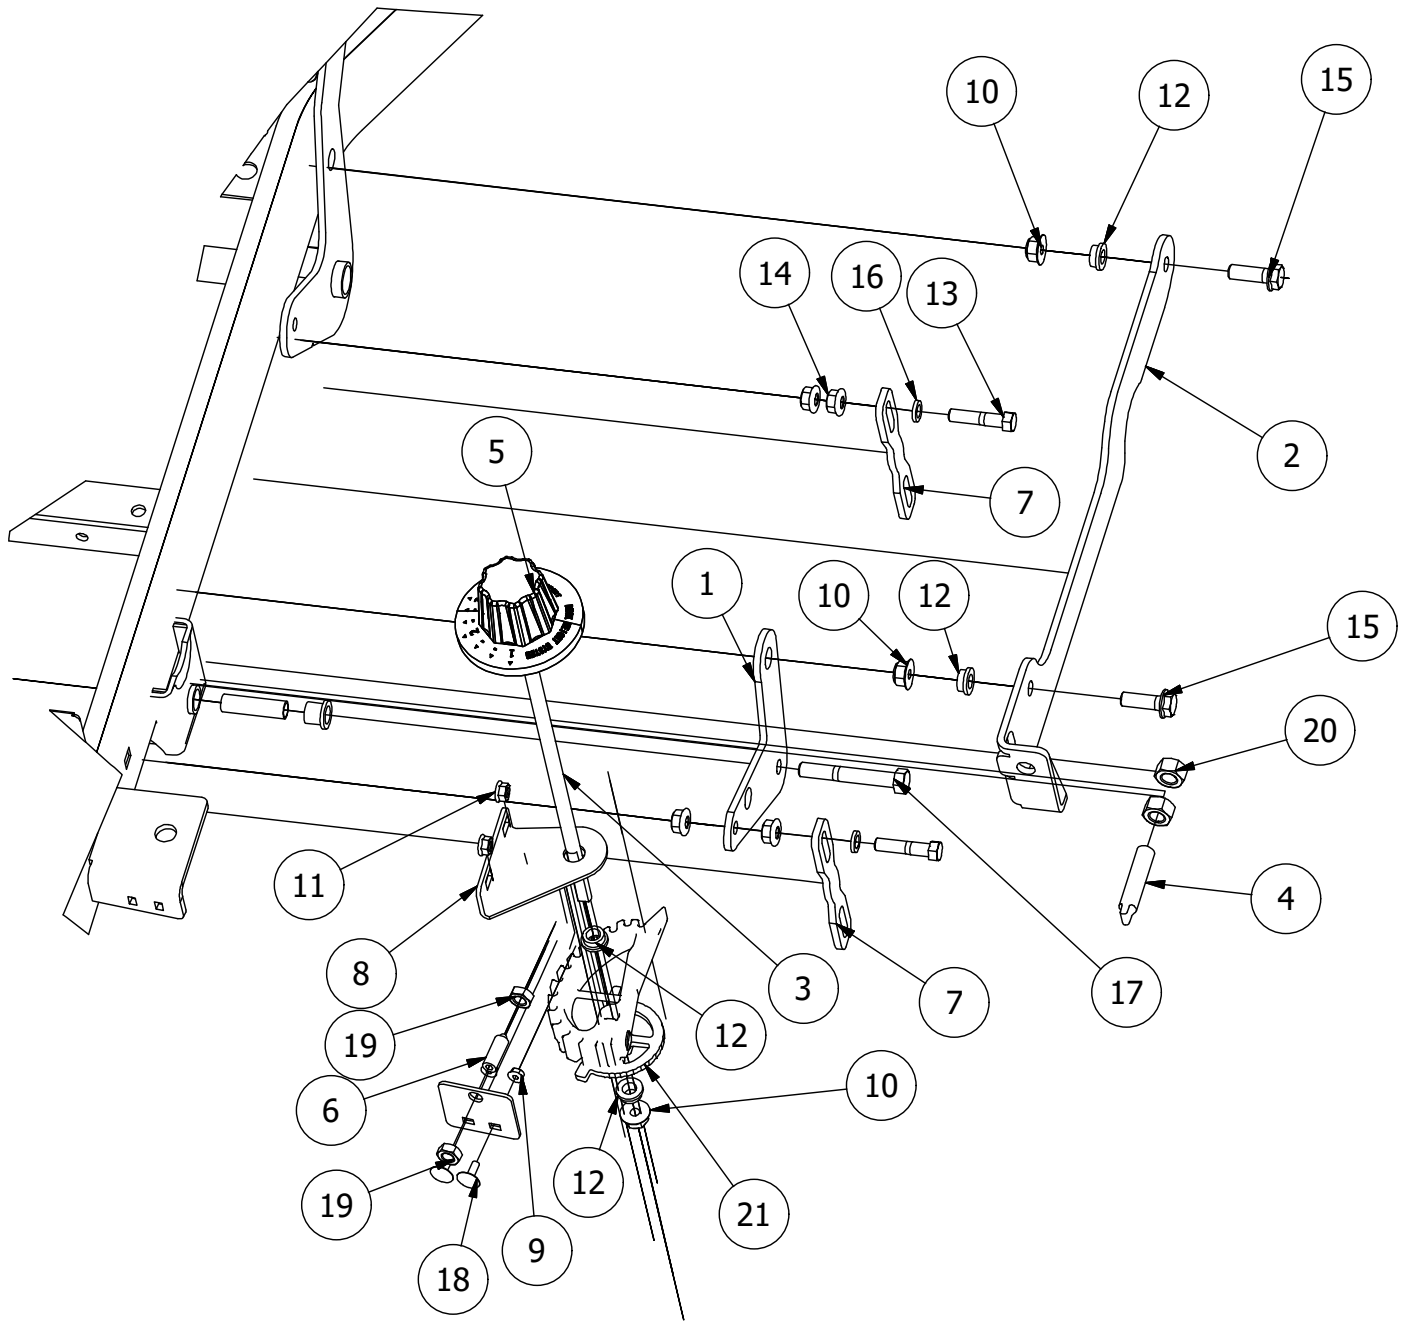

Height Indicator Assembly

Height Indicator Parts List			
ITEM	QTY	PART NUMBER	DESCRIPTION
1	13	413-0006-00	5/16-18 HEX FLANGE NUT W/SERR ZINC
2	8	413-0002-00	1/2-13 NYLON INSERT FLANGE LOCKNUT ZC YELLOW
3	2	418-0053-00	3/8-16 X 1 CARRIAGE BOLT ZINC
4	4	410-0068-00	5/8" ID X 3/4" OD X 3/4" LENGTH FLANGE BUSHING
5	2	425-0004-00	Mower Drive Arm Hub & Deck Lift Arm Spacer
6	1	490-0058-00	RZ-HD Mower Frame Assembly
7	1	490-0057-00	RZ-HD Mower Frame for 48" Deck

DETAIL A

Height Indicator Parts List			
ITEM	QTY	PART NUMBER	DESCRIPTION
1	1	431-0006-00	RZ Deck Height Brtk Right Side
2	1	435-0008-00	Mower Deck Height Arm Right Link
3	1	437-0003-00	Mower Deck Height Selector Shaft
4	1	444-0001-00	Mower HEIGHT SELECTOR CAM PIN
5	1	445-0002-00	Mower Deck Height Control Knob
6	1	434-0006-00	Deck Height Detent Spring Plunger
7	4	435-0013-00	Mower Deck Link
8	1	439-0074-00	Mower Deck Height Indicator Rod Bracket
9	6	413-0023-00	1/4-20 HEX FLANGE NUT W/SERR ZINC
10	8	413-0002-00	1/2-13 NYLON INSERT FLANGE LOCKNUT ZC YELLOW
11	4	413-0004-00	3/8-16 HEX FLANGE NUT W/SERR ZINC
12	7	410-0009-00	1/2" ID X 3/4" OD X 3/8" LENGTH FLANGE BUSHING
13	4	418-0046-00	7/16-14 X 2 HEX C/S GR 5 ZINC YELLOW
14	8	413-0011-00	7/16-14 HEX FLANGE NUT W/SERR ZINC YELLOW
15	4	418-0047-00	1/2-13 X 1-1/2 HEX FLANGE BOLT ZINC YELLOW
16	4	419-0010-00	.443 ID X .750 OD X .125 THK NYLON BLACK
17	2	418-0042-00	1/2-13 X 3-1/2 HEX C/S GR 5 ZINC YELLOW
18	2	418-0052-00	1/4-20 X 3/4 CARRIAGE BOLT ZINC
19	2	413-0037-00	1/2-13 HEX JAM NUT ZINC
20	2	413-0048-00	5/8-11 HEX NUT ZINC YELLOW
21	1	490-0045-00	Mower Deck Height Cam Casting