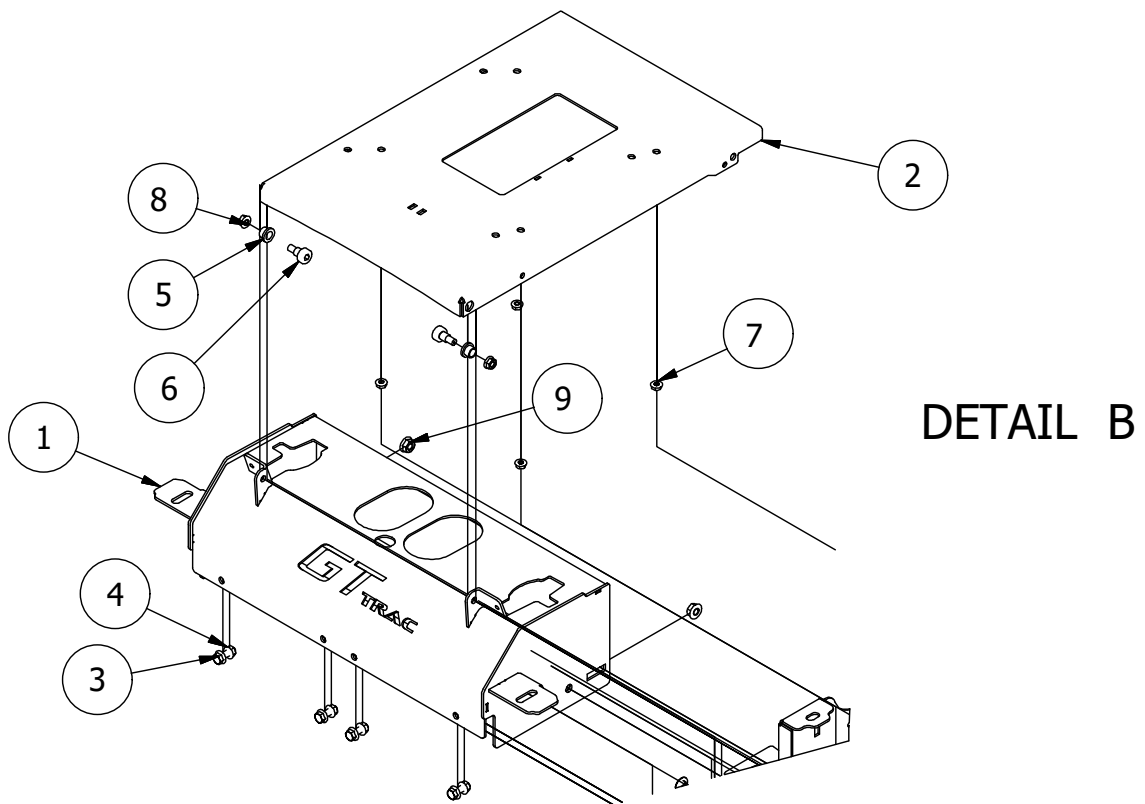

Seat Base Assembly

Parts List			
ITEM	QTY	PART NUMBER	DESCRIPTION
1	1	490-0023-00	Mower Seat Base Assembly
2	1	439-0113-00	RZ Mower Seat Brtk
3	4	418-0040-00	3/8-16 X 1 HEX FLANGE BOLT GR 8 ZC YELLOW
4	4	413-0004-00	3/8-16 HEX FLANGE NUT W/SERR ZINC
5	2	410-0010-00	1/2" ID X 5/8" OD X 1/2" LENGTH FLANGE BUSHING
6	2	418-0038-00	1/2 X 1/2 SOCKET SHOULDER BOLT ZC YELLOW
7	4	413-0019-00	5/16-18 NYLON INSERT FLANGE L/NUT ZINC
8	2	413-0029-00	3/8-16 NYLON INSERT FLANGE L/NUT ZC YELLOW
9	4	413-0001-00	7/16-14 HEX FLANGE NUT W/SERR ZINC
10	1	471-0024-00	BushRanger Seat