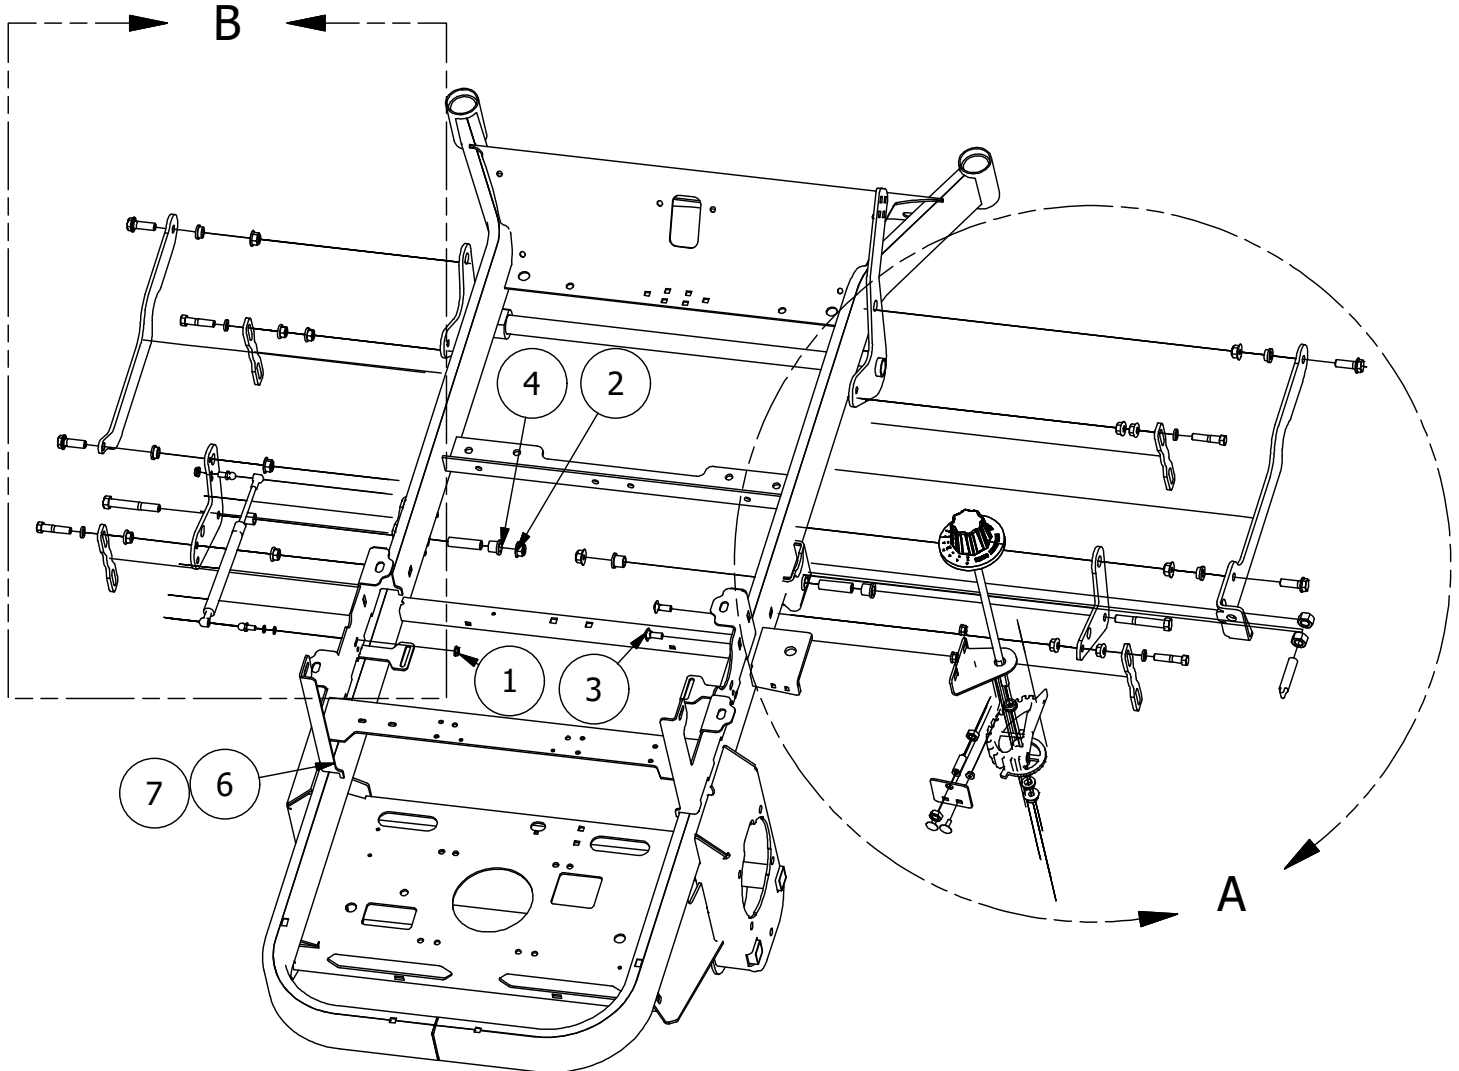

Brake and Floorboard Assembly

Floorboard Parts List			
ITEM	QTY	PART NUMBER	DESCRIPTION
1	1	435-0004-00	MOWER BRAKE LINKAGE
2	1	439-0114-00	Mower Floorboard
3	1	481-0005-00	2017 Mower Rubber Foot Rest Mat Except for RZ
4	1	481-0006-00	2017 Mower Logo Floor Mat Except for RZ
5	1	439-0059-00	Mower Deck Height Foot Pedal
6	10	414-0002-00	8MM PUSH TYPE RETAINER NYLON BLACK
7	2	418-0045-00	3/8-16 X 1 CARRIAGE BOLT ZINC YELLOW GR8
8	4	413-0004-00	3/8-16 HEX FLANGE NUT W/SERR ZINC
9	4	429-0002-00	Rubber Bumper
10	1	490-0058-00	RZ-HD Mower Frame Assembly
11	1	490-0057-00	RZ-HD Mower Frame for 48" Deck

Height Indicator Assembly

Height Indicator Parts List			
ITEM	QTY	PART NUMBER	DESCRIPTION
1	13	413-0006-00	5/16-18 HEX FLANGE NUT W/SERR ZINC
2	8	413-0002-00	1/2-13 NYLON INSERT FLANGE LOCKNUT ZC YELLOW
3	2	418-0053-00	3/8-16 X 1 CARRIAGE BOLT ZINC
4	4	410-0068-00	5/8" ID X 3/4" OD X 3/4" LENGTH FLANGE BUSHING
5	2	425-0004-00	Mower Drive Arm Hub & Deck Lift Arm Spacer
6	1	490-0058-00	RZ-HD Mower Frame Assembly
7	1	490-0057-00	RZ-HD Mower Frame for 48" Deck