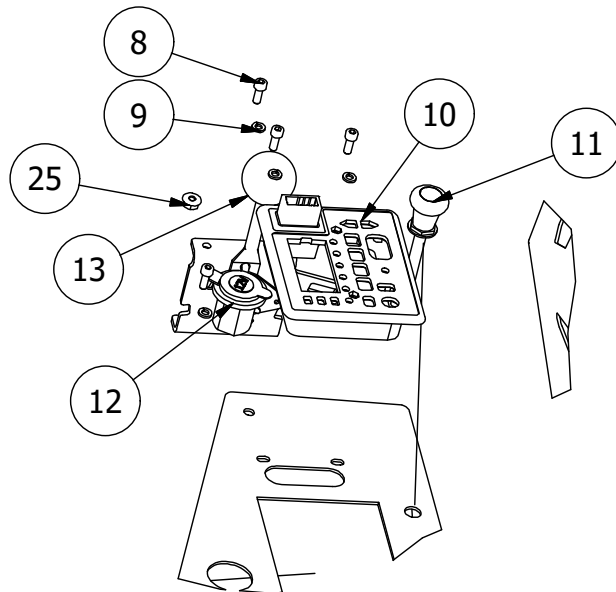

Gas Tank Assembly

DETAIL A