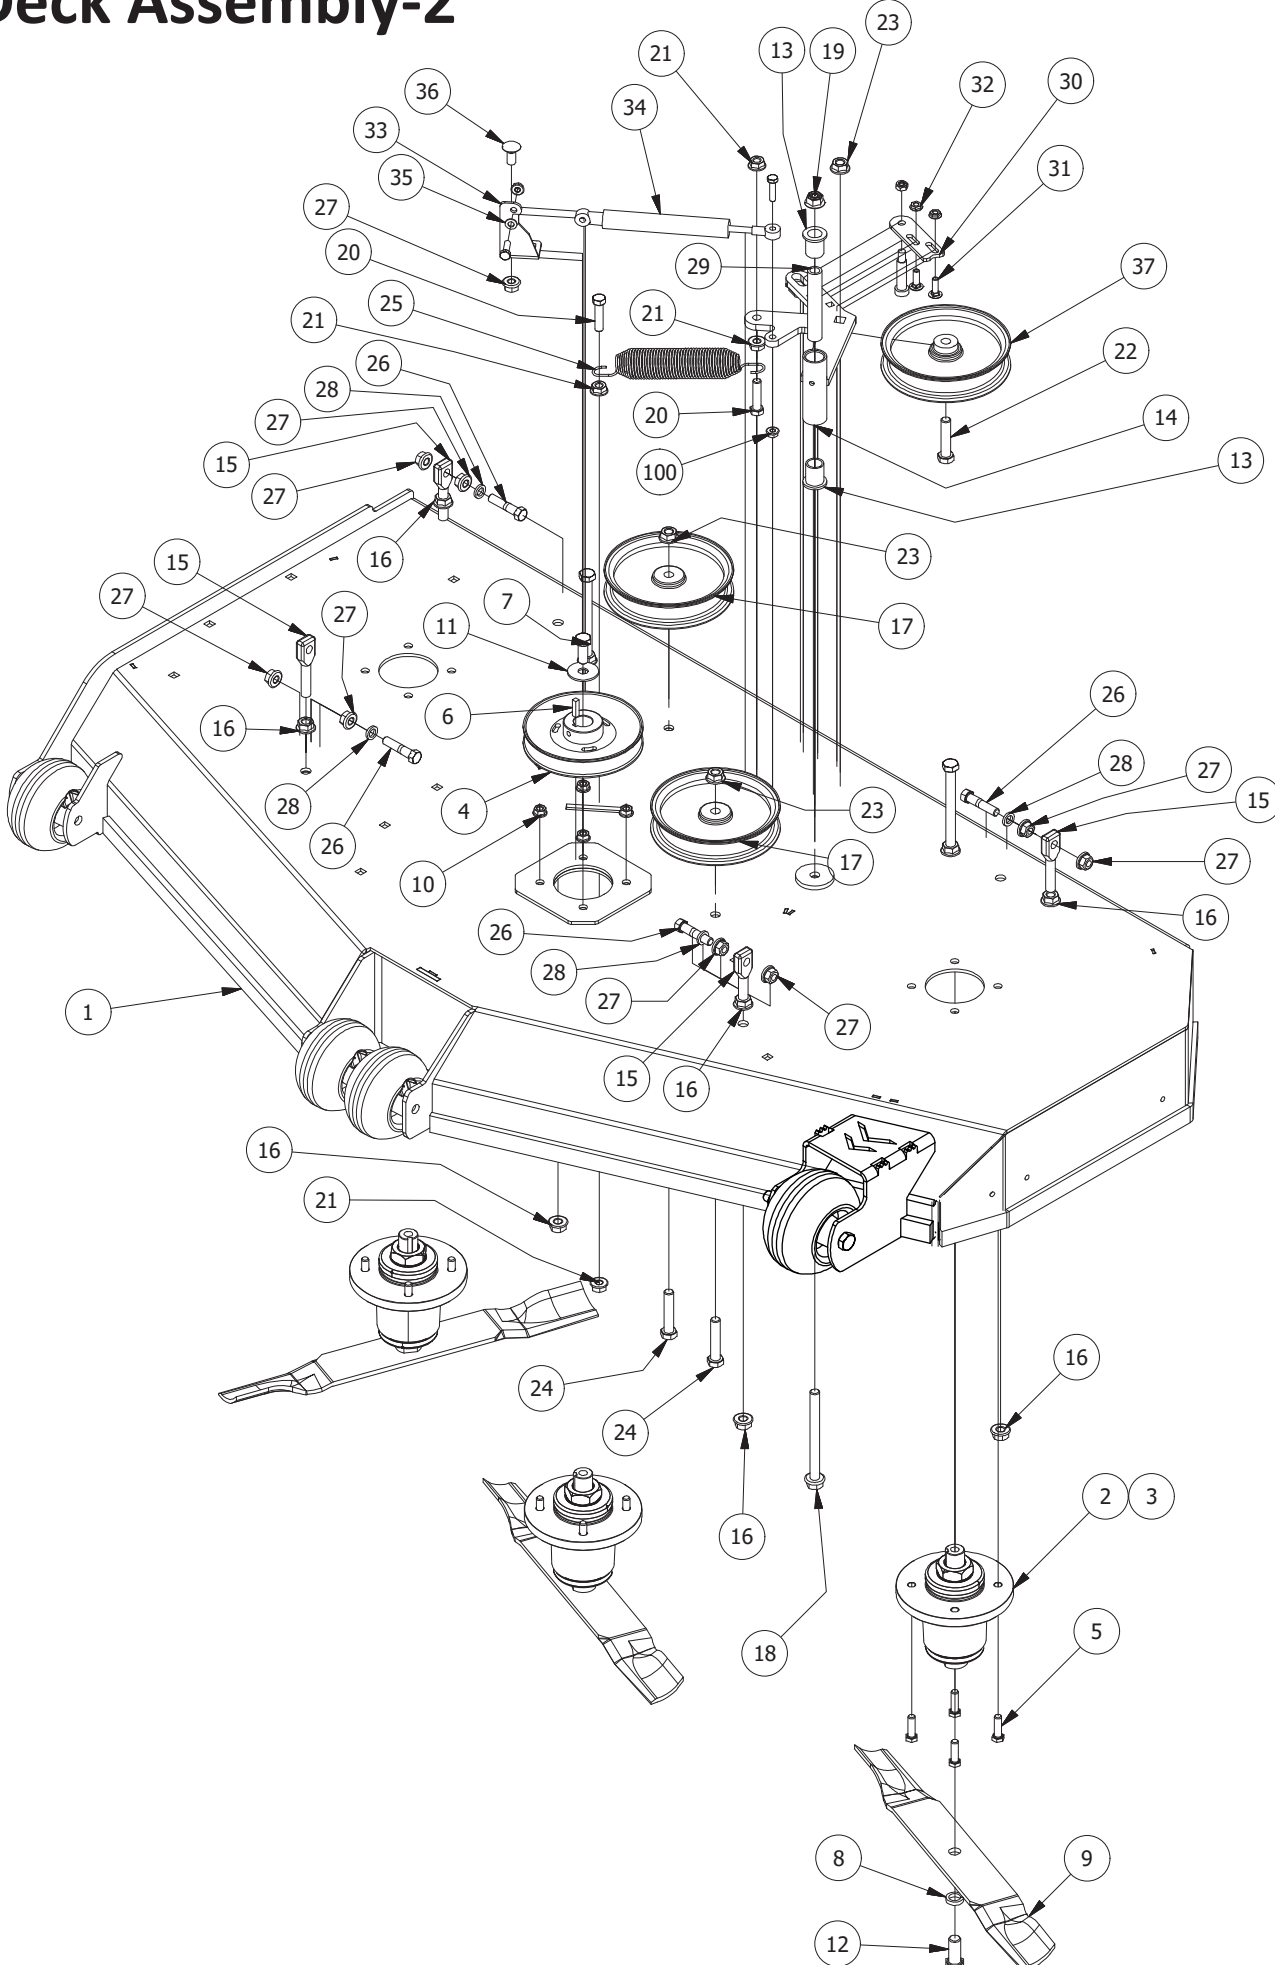

61" Deck Assembly-2

61" Deck Assembly-2

ITEM	QTY	PART NUMBER	DESCRIPTION
1	1	490-0031-00	61" Mower Deck Assembly
2	3	437-0005-00	Mower Heavy Duty (4 Bearing) Deck Spindle RT HD only
3	3	437-0004-00	Mower Standard Duty (2 Bearing) Deck Spindle RT Pro only
4	3	433-0003-00	Deck Pulley 61"
5	12	418-0005-00	3/8-16 x 1-1/4 Hex Bolt GR5
6	3	442-0001-00	1/4 X 1 SQUARE KEY STOCK
7	3	418-0006-00	1/2-20 X 1-1/4 HEX C/S GR 5 ZINC
8	3	419-0004-00	5/8 SPLIT LOCKWASHER ZINC
9	3	438-0002-00	61" Mower Deck Blade
10	4	413-0004-00	3/8-16 HEX FLANGE NUT W/SERR ZINC
11	1	419-0001-00	1/2" X 1-5/8 BELLEVILLE CUP WASHER ZINC YELLOW
12	1	418-0078-00	5/8-11 X 1-1/2 HEX C/S GR 8 ZC YELLOW
13	2	410-0007-00	3/4" ID X 15/16" OD X 1-1/8" LENGTH FLANGE BUSHING
14	1	490-0019-00	Mower Deck Idler Pulley Arm Assembly
15	4	448-0001-00	Mowre Deck height adjustment Stud
16	12	413-0005-00	1/2-13 HEX FLANGE NUT W/SERR ZINC YELLOW
17	2	433-0015-00	6-3/4" Idler Pulley, 15/16" Spacer Assembly
18	1	418-0009-00	1/2-13 X 5-1/2 HEX FLANGE BOLT GR 8 ZY
19	4	413-0002-00	1/2-13 NYLON INSERT FLANGE LOCKNUT ZC YELLOW
20	2	418-0011-00	7/16-14 X 1-3/4 HEX C/S GR 2 ZINC (NOT A/T)
21	4	413-0001-00	7/16-14 HEX FLANGE NUT W/SERR ZINC
22	1	418-0012-00	1/2-13 X 2-1/4 HEX C/S GR 5 ZINC
23	3	413-0010-00	1/2-13 HEX FLANGE NUT W/SERR ZINC
24	2	418-0014-00	1/2-13 X 2-1/2 HEX FLANGE BOLT GR 8 ZC YELLOW
25	1	434-0005-00	Deck/pump idler spring
26	4	418-0046-00	7/16-14 X 2 HEX C/S GR 5 ZINC YELLOW
27	9	413-0011-00	7/16-14 HEX FLANGE NUT W/SERR ZINC YELLOW
28	4	419-0010-00	.443 ID X .750 OD X .125 THK NYLON BLACK
29	1	425-0006-00	Mower Inner Idler Spacer
30	1	439-0257-00	Deck Idler Pulley Belt Retainer Brkt
31	2	418-0010-00	5/16-18 X 1 CARRIAGE BOLT ZINC
32	2	413-0006-00	5/16-18 HEX FLANGE NUT W/SERR ZINC
33	1	439-0335-00	Deck Belt Idler Damper Mounting Bracket
34	1	434-0009-00	Idler Gas Spring
35	1	419-0016-00	5/16" ID X 5/8" OD X 1/16" THK BRONZE WASHER
36	1	418-0017-00	7/16-14 X 1 CARRIAGE BOLT ZINC
37	1	433-0014-00	6-3/4" Idler Pulley, 15/16" Spacer Assembly