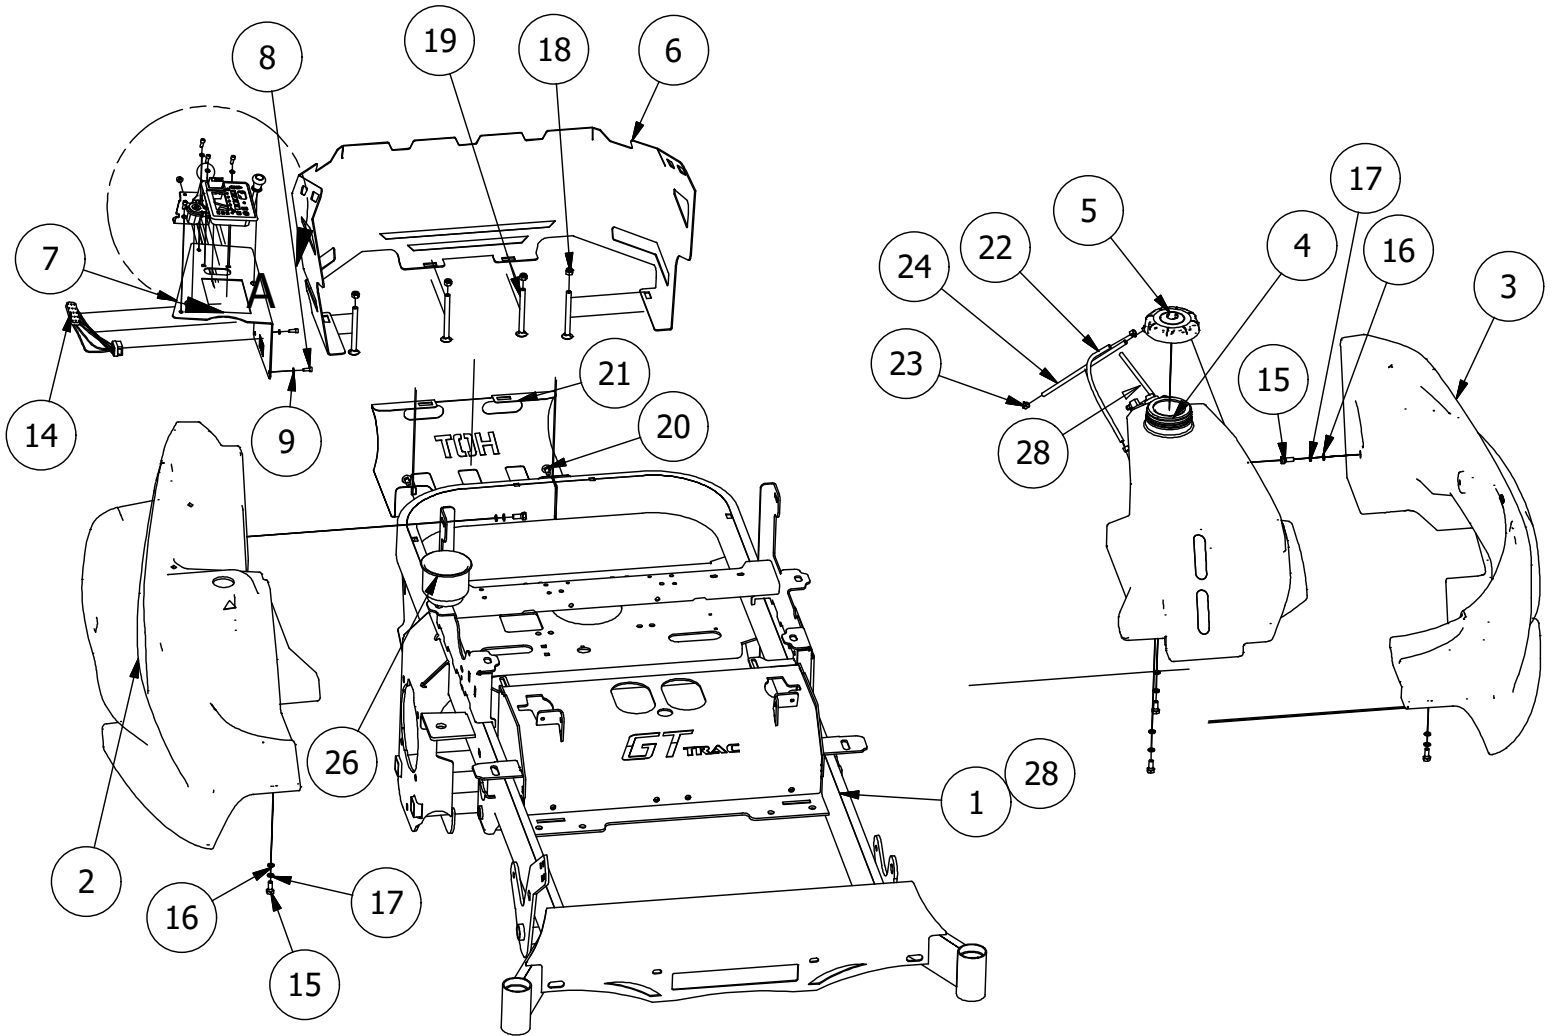

Gas Tank Assembly

Gas Tank Assembly Parts List			
ITEM	QTY	PART NUMBER	DESCRIPTION
1	1	490-0058-00	RZHD Mower Frame Assembly
2	1	467-0018-00	Spartan RZ Right Fender
3	1	467-0019-00	Spartan RZ Left Fender
4	1	467-0017-00	Spartan RZ Gas Tank Assembly
5	1	467-0008-00	Tank Fill Neck Non-Venting Cap
6	1	439-0192-00	BushRanger Engine Cowling
7	1	439-0022-00	Mower Control Panel Bracket
8	6	418-0055-00	10-24 X 1/2 SOCKET C/S 18-8 SS
9	6	419-0011-00	#10 SPLIT LOCKWASHER 18-8 SS
10	1	486-0004-00	Mower Control Console, Carbureted Engine
11	1	464-0002-00	Choke Cable
12	1	677-2075-00	12 Volt Auxilliary Plug
13	1	464-0001-00	Mower Throttle Cable Assembly w / Handle
14	1	486-0011-00	Mower B&S Commercial 25hp/27hp Harness
15	8	418-0054-00	5/16-18 X 3/4 HEX C/S ZINC
16	8	419-0007-00	1/2 USS FLAT WASHER ZINC
17	8	419-0009-00	5/16 SPLIT LOCKWASHER ZINC
18	4	413-0013-00	3/8-16 NYLON INSERT FLANGE LOCKNUT ZINC
19	4	418-0018-00	3/8-16 X 4 CARRIAGE BOLT ZINC
20	2	418-0008-00	5/16-18 X 3/4 CARRIAGE BOLT ZINC
21	1	439-0115-00	RZ Mower Muffler Guard
22	1	751-1014-00	1/4 Fuel Line - Low Perm
23	4	472-0003-00	1/4 Spring Hose Clamp
24	1	451-0002-00	vapor vent line tube
25	2	413-0008-00	10-24 NYLON INSERT LOCKNUT 18-8 SS
26	1	780-2220-00	Cup Holder
27	1	490-0057-00	RZHD Mower Frame for 48" Deck
27	1	467-0011-00	Fuel Pickup Tube