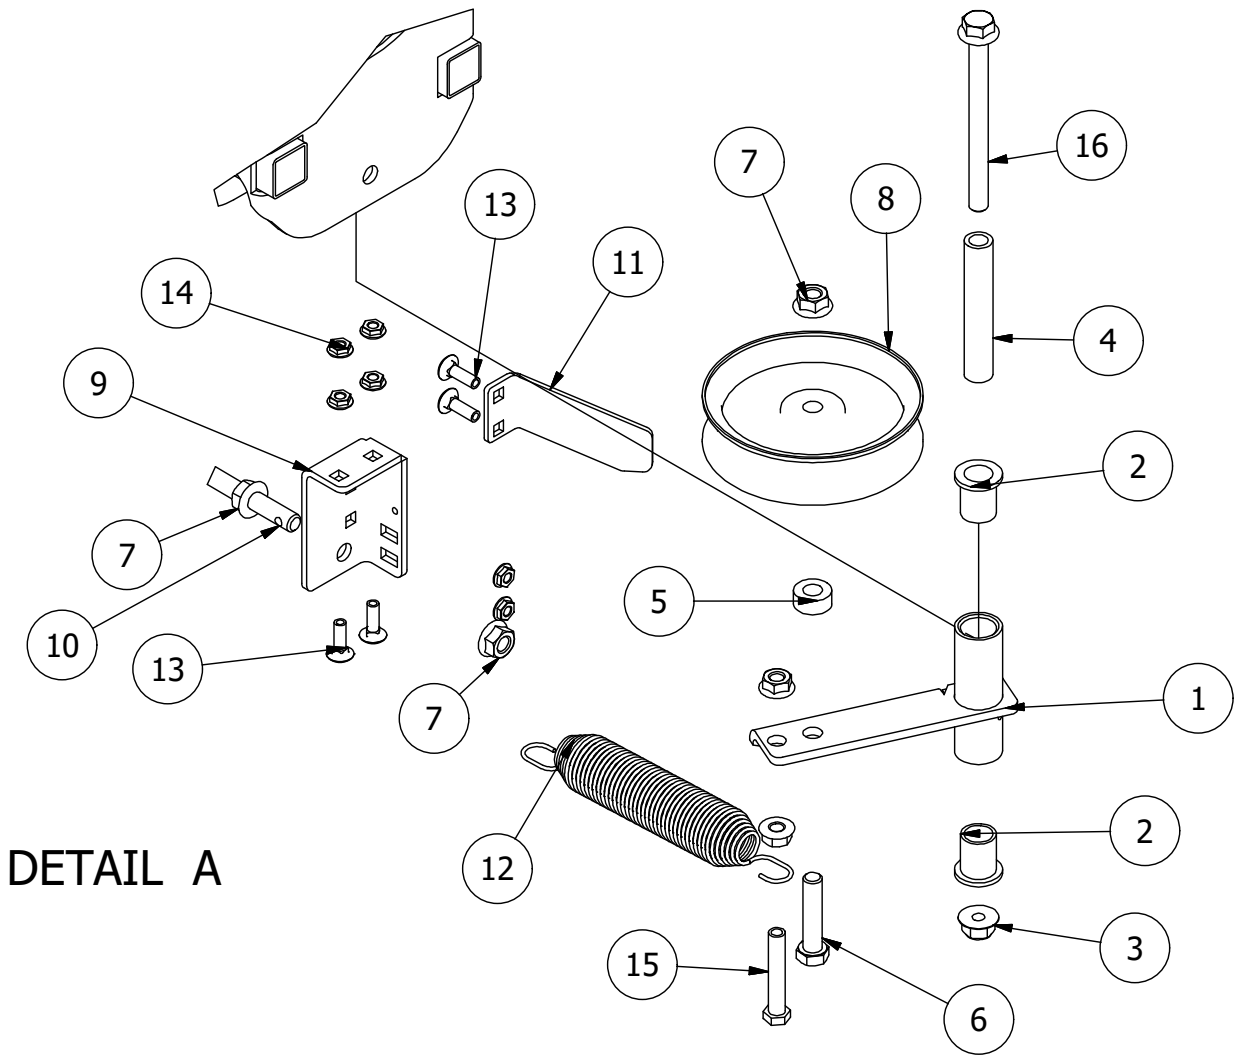

Seat Base and Pump Idler Assembly

Parts List

ITEM	QTY	PART NUMBER	DESCRIPTION
1	2	418-0041-00	7/16-14 X 2-1/4 CARRIAGE BOLT ZINC
2	2	487-0004-00	Seat Suspension Elastomer GBR-7
3	2	418-0039-00	1/4-20 X 1 BUTTON SOCKET C/S
4	2	413-0026-00	1/4-20 NYLON INSERT FLANGE L/NUT ZINC

Pump Idler Assembly

DETAIL A

Parts List			
ITEM	QTY	PART NUMBER	DESCRIPTION
1	1	490-0018-00	Mower Pump Idler Pulley Arm Assembly
2	2	410-0007-00	3/4" ID X 15/16" OD X 1-1/8" LENGTH FLANGE BUSHING
3	1	413-0002-00	1/2-13 NYLON INSERT FLANGE LOCKNUT ZC YELLOW
4	1	425-0006-00	Mower Inner Idler Spacer
5	1	425-0007-00	Mower IDLER PULLEY SPACER
6	1	418-0012-00	1/2-13 X 2-1/4 HEX C/S GR 5 ZINC
7	3	413-0010-00	1/2-13 HEX FLANGE NUT W/SERR ZINC
8	1	433-0013-00	Mower 5-3/4" Idler Pulley
9	1	439-0244-00	Deck Idler Puller Tensioning Bracket
10	1	430-0001-00	Mower Pump Spring Tensioner
11	1	439-0132-00	RT/SRT Clutch Anti-rotation Brkt
12	1	434-0007-00	Deck/pump idler spring
13	4	418-0010-00	5/16-18 X 1 CARRIAGE BOLT ZINC
14	6	413-0006-00	5/16-18 HEX FLANGE NUT W/SERR ZINC
15	1	418-0013-00	7/16-14 X 2-1/2 HEX C/S GR 5 ZINC
16	1	418-0009-00	1/2-13 X 5-1/2 HEX FLANGE BOLT GR 8 ZY