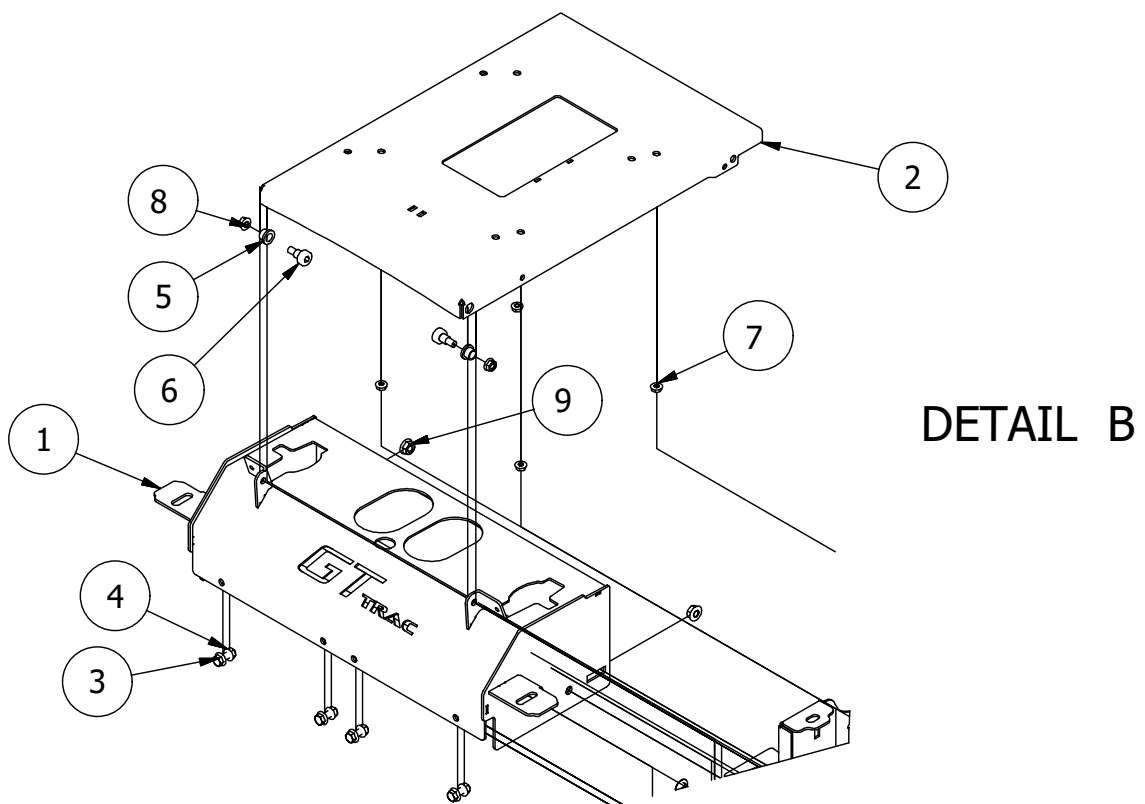

Seat Base Assembly

DETAIL B

Parts List			
ITEM	QTY	PART NUMBER	DESCRIPTION
1	1	490-0023-00	Mower Seat Base Assembly
2	1	439-0113-00	RZ Mower Seat Brtk
3	4	418-0040-00	3/8-16 X 1 HEX FLANGE BOLT GR 8 ZC YELLOW
4	4	413-0004-00	3/8-16 HEX FLANGE NUT W/SERR ZINC
5	2	410-0010-00	1/2" ID X 5/8" OD X 1/2" LENGTH FLANGE BUSHING
6	2	418-0038-00	1/2 X 1/2 SOCKET SHOULDER BOLT ZC YELLOW
7	4	413-0019-00	5/16-18 NYLON INSERT FLANGE L/NUT ZINC
8	2	413-0029-00	3/8-16 NYLON INSERT FLANGE L/NUT ZC YELLOW
9	4	413-0001-00	7/16-14 HEX FLANGE NUT W/SERR ZINC
10	1	471-0024-00	BushRanger Seat