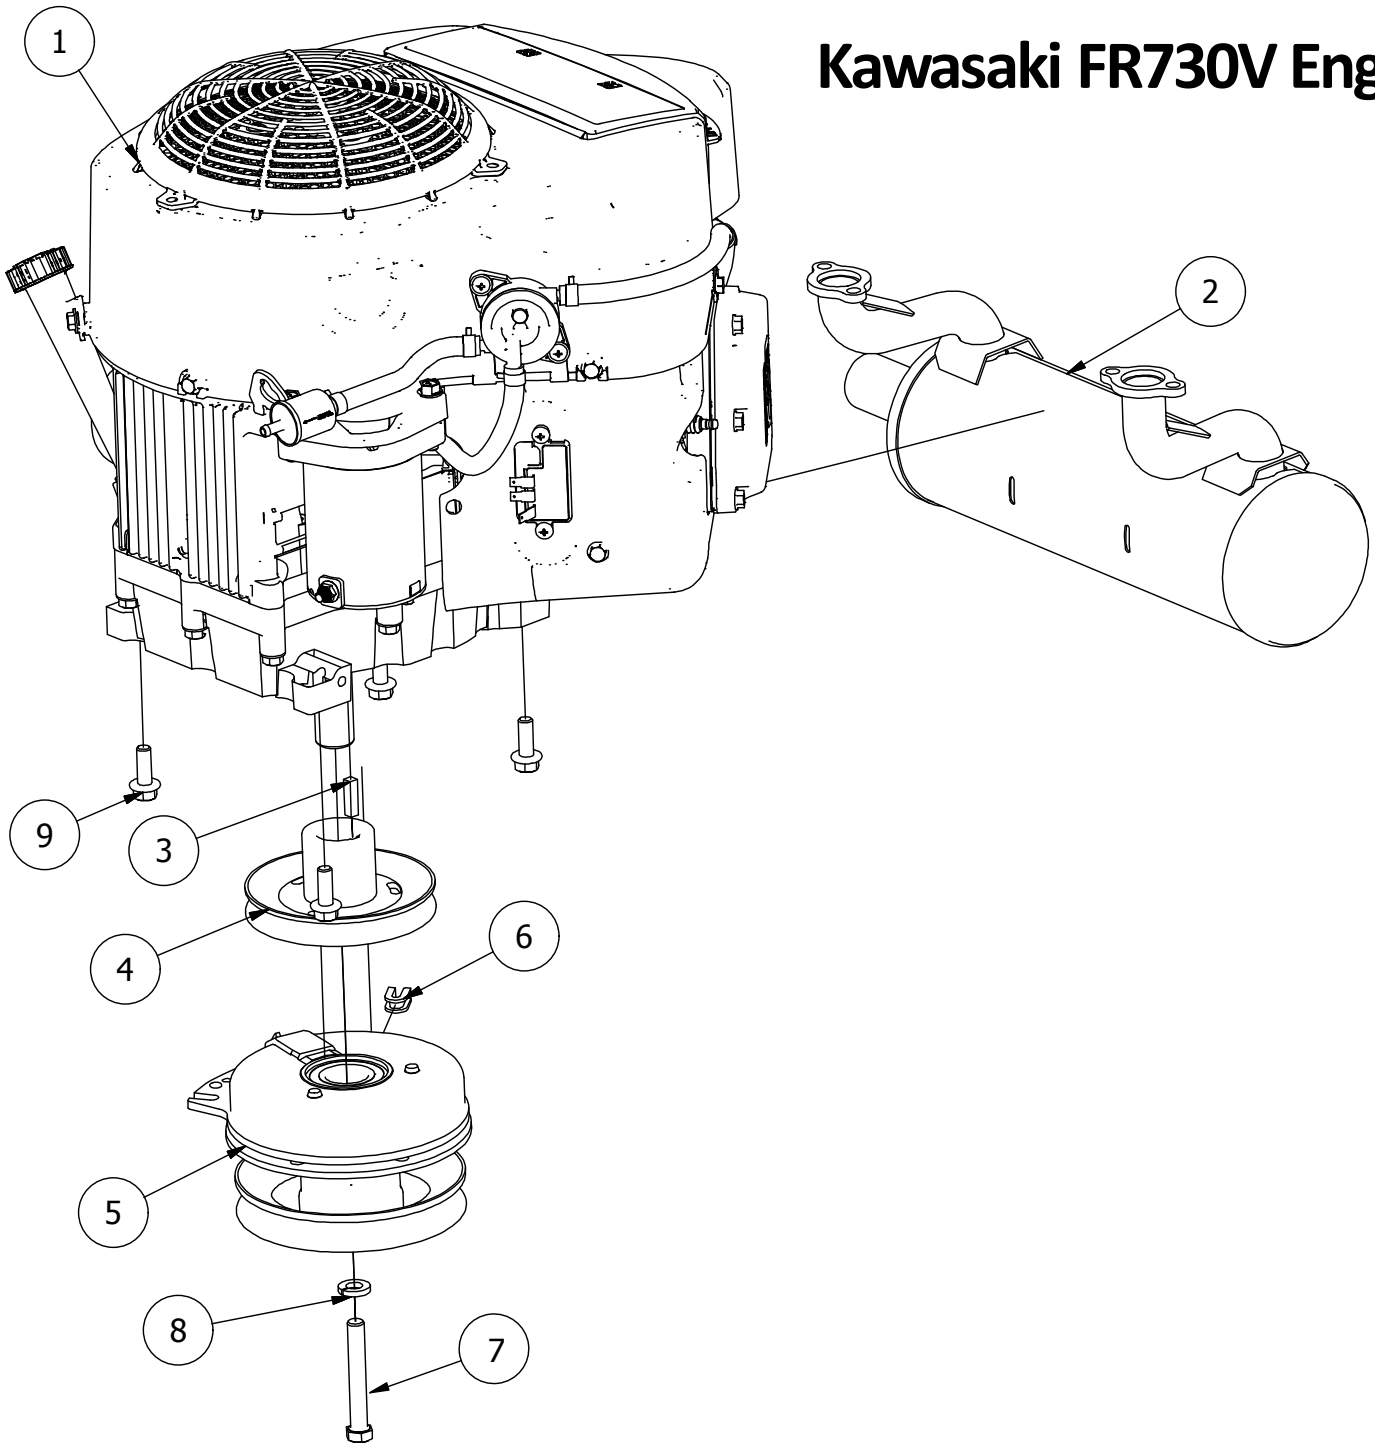

Kawasaki FR730V Engine

Parts List

ITEM	QTY	PART NUMBER	DESCRIPTION
1	1	415-0004-00	Kawasaki FR730V Engine
2	1	415-0074-00	2019 Exhaust System w/ Muffler for Kawasaki FR/FS 730V
3	1	442-0001-00	1/4 X 1 SQUARE KEY STOCK
4	1	433-0001-00	Drive Pulley, A Belt
5	1	470-0002-00	PTO Clutch
6	1	437-0025-00	Mower Rotation Stop Brkt Sleeve
7	1	418-0022-00	7/16-20 X 3 HEX C/S GR 8 ZC YELLOW
8	1	419-0005-00	1/4-20 X 1/2 Carriage Bolt ZC Yellow
9	4	413-0012-00	3/8-16 X 1-1/8 IND HWH W/SERR TRI LOB ZY