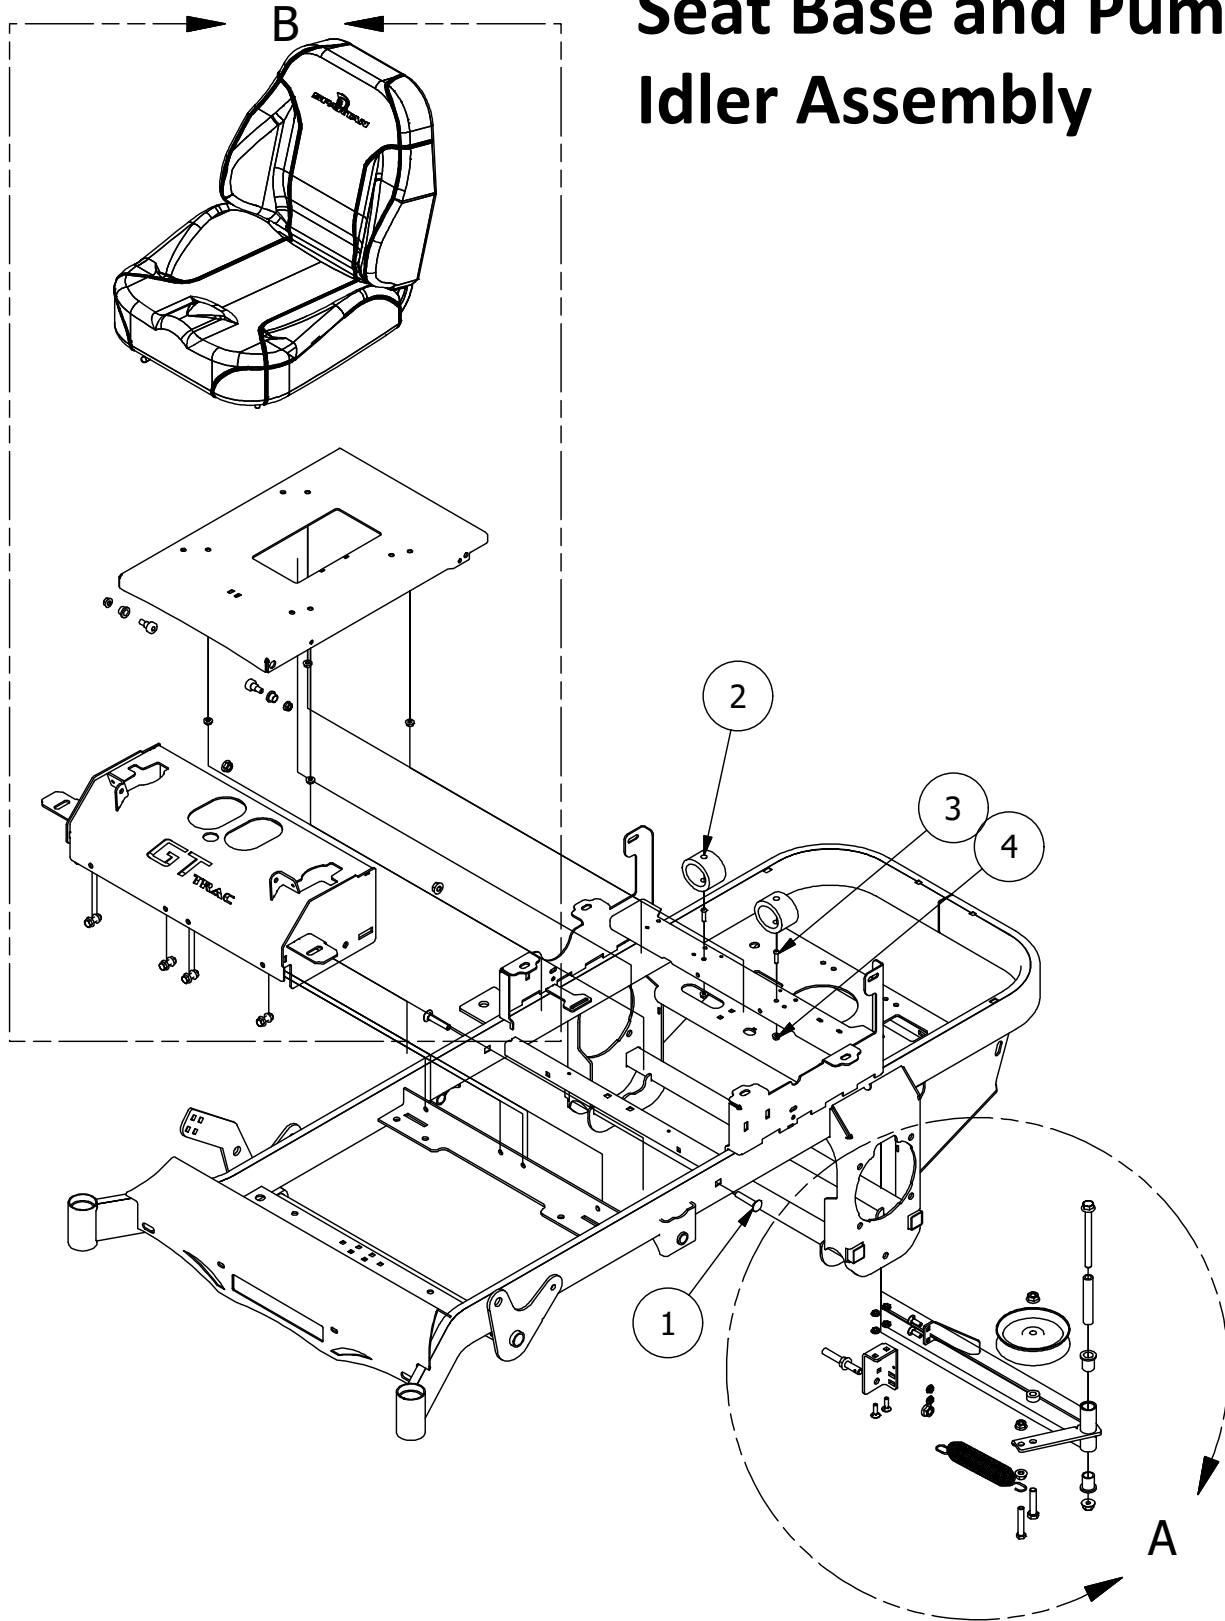

Seat Base and Pump Idler Assembly

Parts List

ITEM	QTY	PART NUMBER	DESCRIPTION
1	2	418-0041-00	7/16-14 X 2-1/4 CARRIAGE BOLT ZINC
2	2	487-0004-00	Seat Suspension Elastomer GBR-7
3	2	418-0039-00	1/4-20 X 1 BUTTON SOCKET C/S
4	2	413-0026-00	1/4-20 NYLON INSERT FLANGE L/NUT ZINC