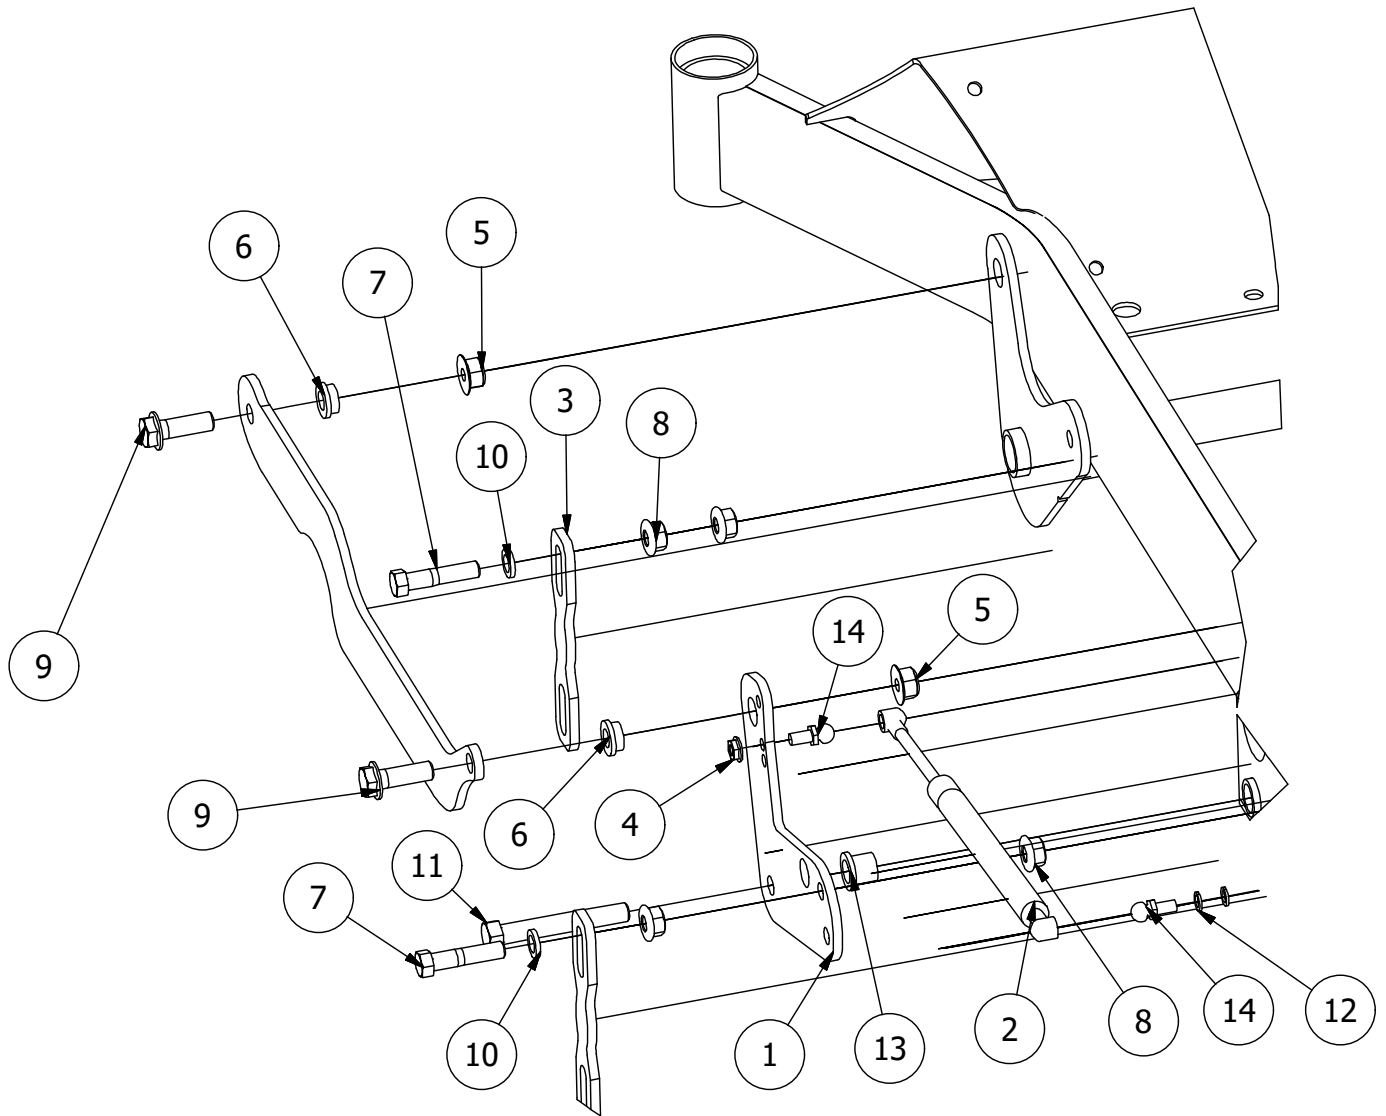

DETAIL B

Height Indicator Parts List			
ITEM	QTY	PART NUMBER	DESCRIPTION
1	1	431-0007-00	RZ Deck Height Brtk Left Actuator Side
2	1	434-0008-00	RZ Deck Assist Gas Spring
3	4	435-0013-00	Mower Deck Link
4	13	413-0006-00	5/16-18 HEX FLANGE NUT W/SERR ZINC
5	8	413-0002-00	1/2-13 NYLON INSERT FLANGE LOCKNUT ZC YELLOW
6	7	410-0009-00	1/2" ID X 3/4" OD X 3/8" LENGTH FLANGE BUSHING
7	4	418-0046-00	7/16-14 X 2 HEX C/S GR 5 ZINC YELLOW
8	8	413-0011-00	7/16-14 HEX FLANGE NUT W/SERR ZINC YELLOW
9	4	418-0047-00	1/2-13 X 1-1/2 HEX FLANGE BOLT ZINC YELLOW
10	4	419-0010-00	.443 ID X .750 OD X .125 THK NYLON BLACK
11	2	418-0042-00	1/2-13 X 3-1/2 HEX C/S GR 5 ZINC YELLOW
12	2	419-0009-00	5/16 SPLIT LOCKWASHER ZINC
13	4	410-0008-00	5/8" ID X 3/4" OD X 3/4" LENGTH FLANGE BUSHING
14	2	487-0005-00	Control Arm Damper Ball Stud