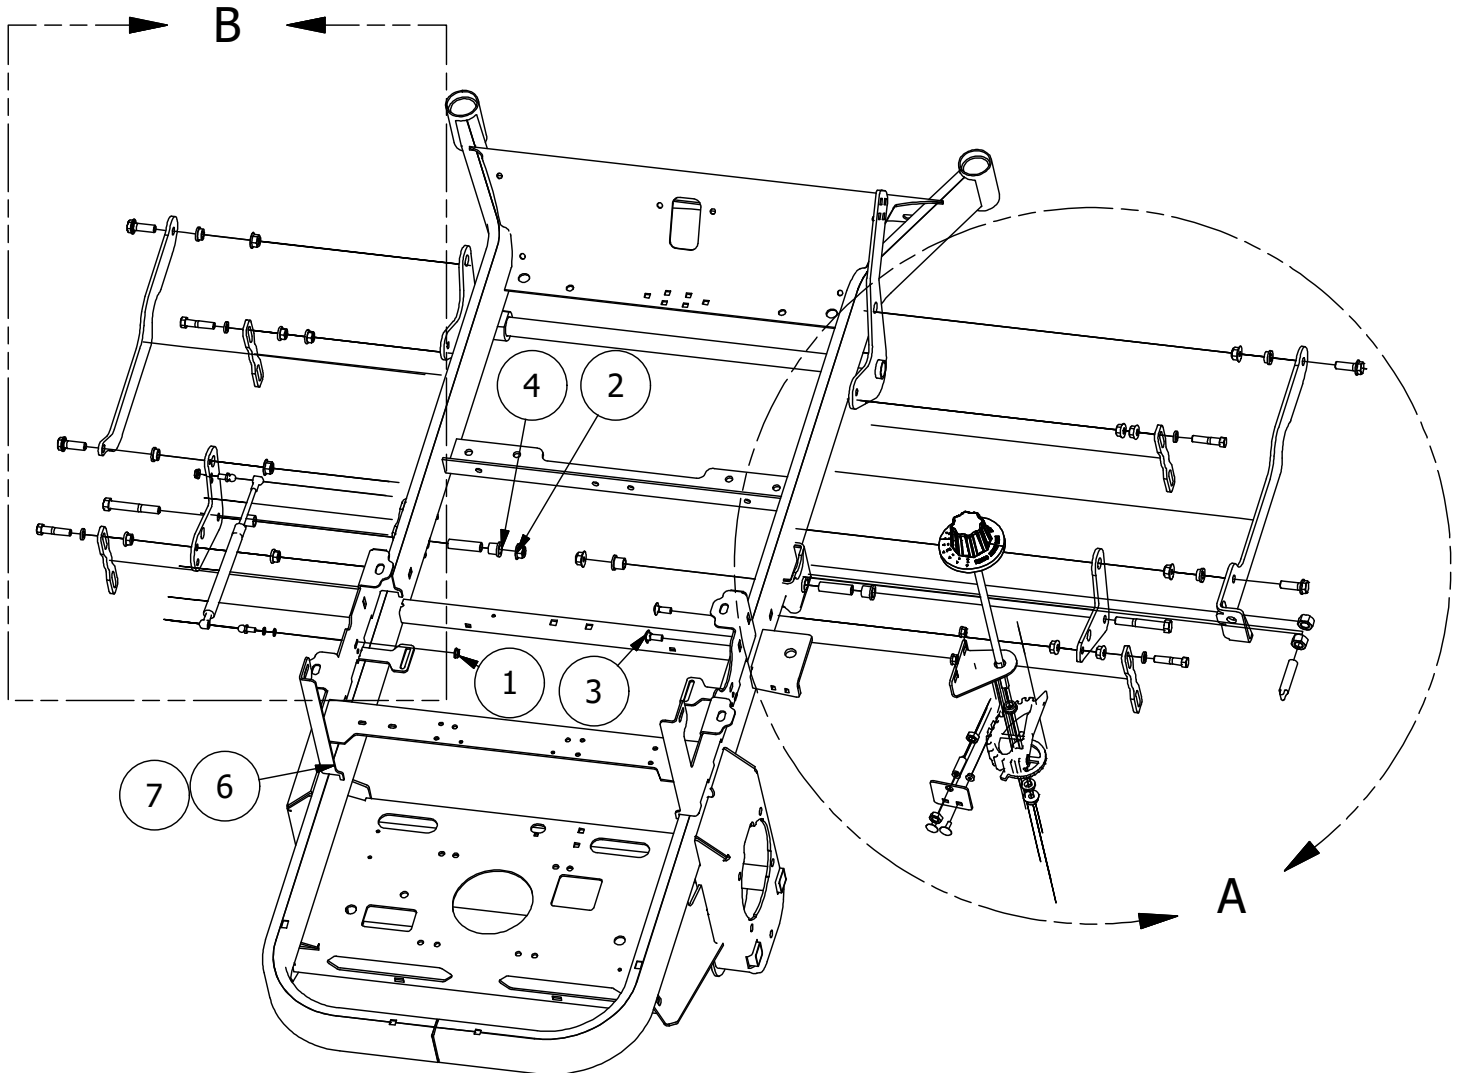

Brake and Floorboard Assembly

Floorboard Parts List			
ITEM	QTY	PART NUMBER	DESCRIPTION
1	1	435-0004-00	MOWER BRAKE LINKAGE
2	1	439-0114-00	Mower Floorboard
3	1	481-0005-00	2017 Mower Rubber Foot Rest Mat Except for RZ
4	1	481-0006-00	2017 Mower Logo Floor Mat Except for RZ
5	1	439-0059-00	Mower Deck Height Foot Pedal
6	10	414-0002-00	8MM PUSH TYPE RETAINER NYLON BLACK
7	2	418-0045-00	3/8-16 X 1 CARRIAGE BOLT ZINC YELLOW GR8
8	4	413-0004-00	3/8-16 HEX FLANGE NUT W/SERR ZINC
9	4	429-0002-00	Rubber Bumper
10	1	490-0058-00	RZ-HD Mower Frame Assembly
11	1	490-0057-00	RZ-HD Mower Frame for 48" Deck

Height Indicator Assembly

Height Indicator Parts List			
ITEM	QTY	PART NUMBER	DESCRIPTION
1	13	413-0006-00	5/16-18 HEX FLANGE NUT W/SERR ZINC
2	8	413-0002-00	1/2-13 NYLON INSERT FLANGE LOCKNUT ZC YELLOW
3	2	418-0053-00	3/8-16 X 1 CARRIAGE BOLT ZINC
4	4	410-0068-00	5/8" ID X 3/4" OD X 3/4" LENGTH FLANGE BUSHING
5	2	425-0004-00	Mower Drive Arm Hub & Deck Lift Arm Spacer
6	1	490-0058-00	RZ-HD Mower Frame Assembly
7	1	490-0057-00	RZ-HD Mower Frame for 48" Deck