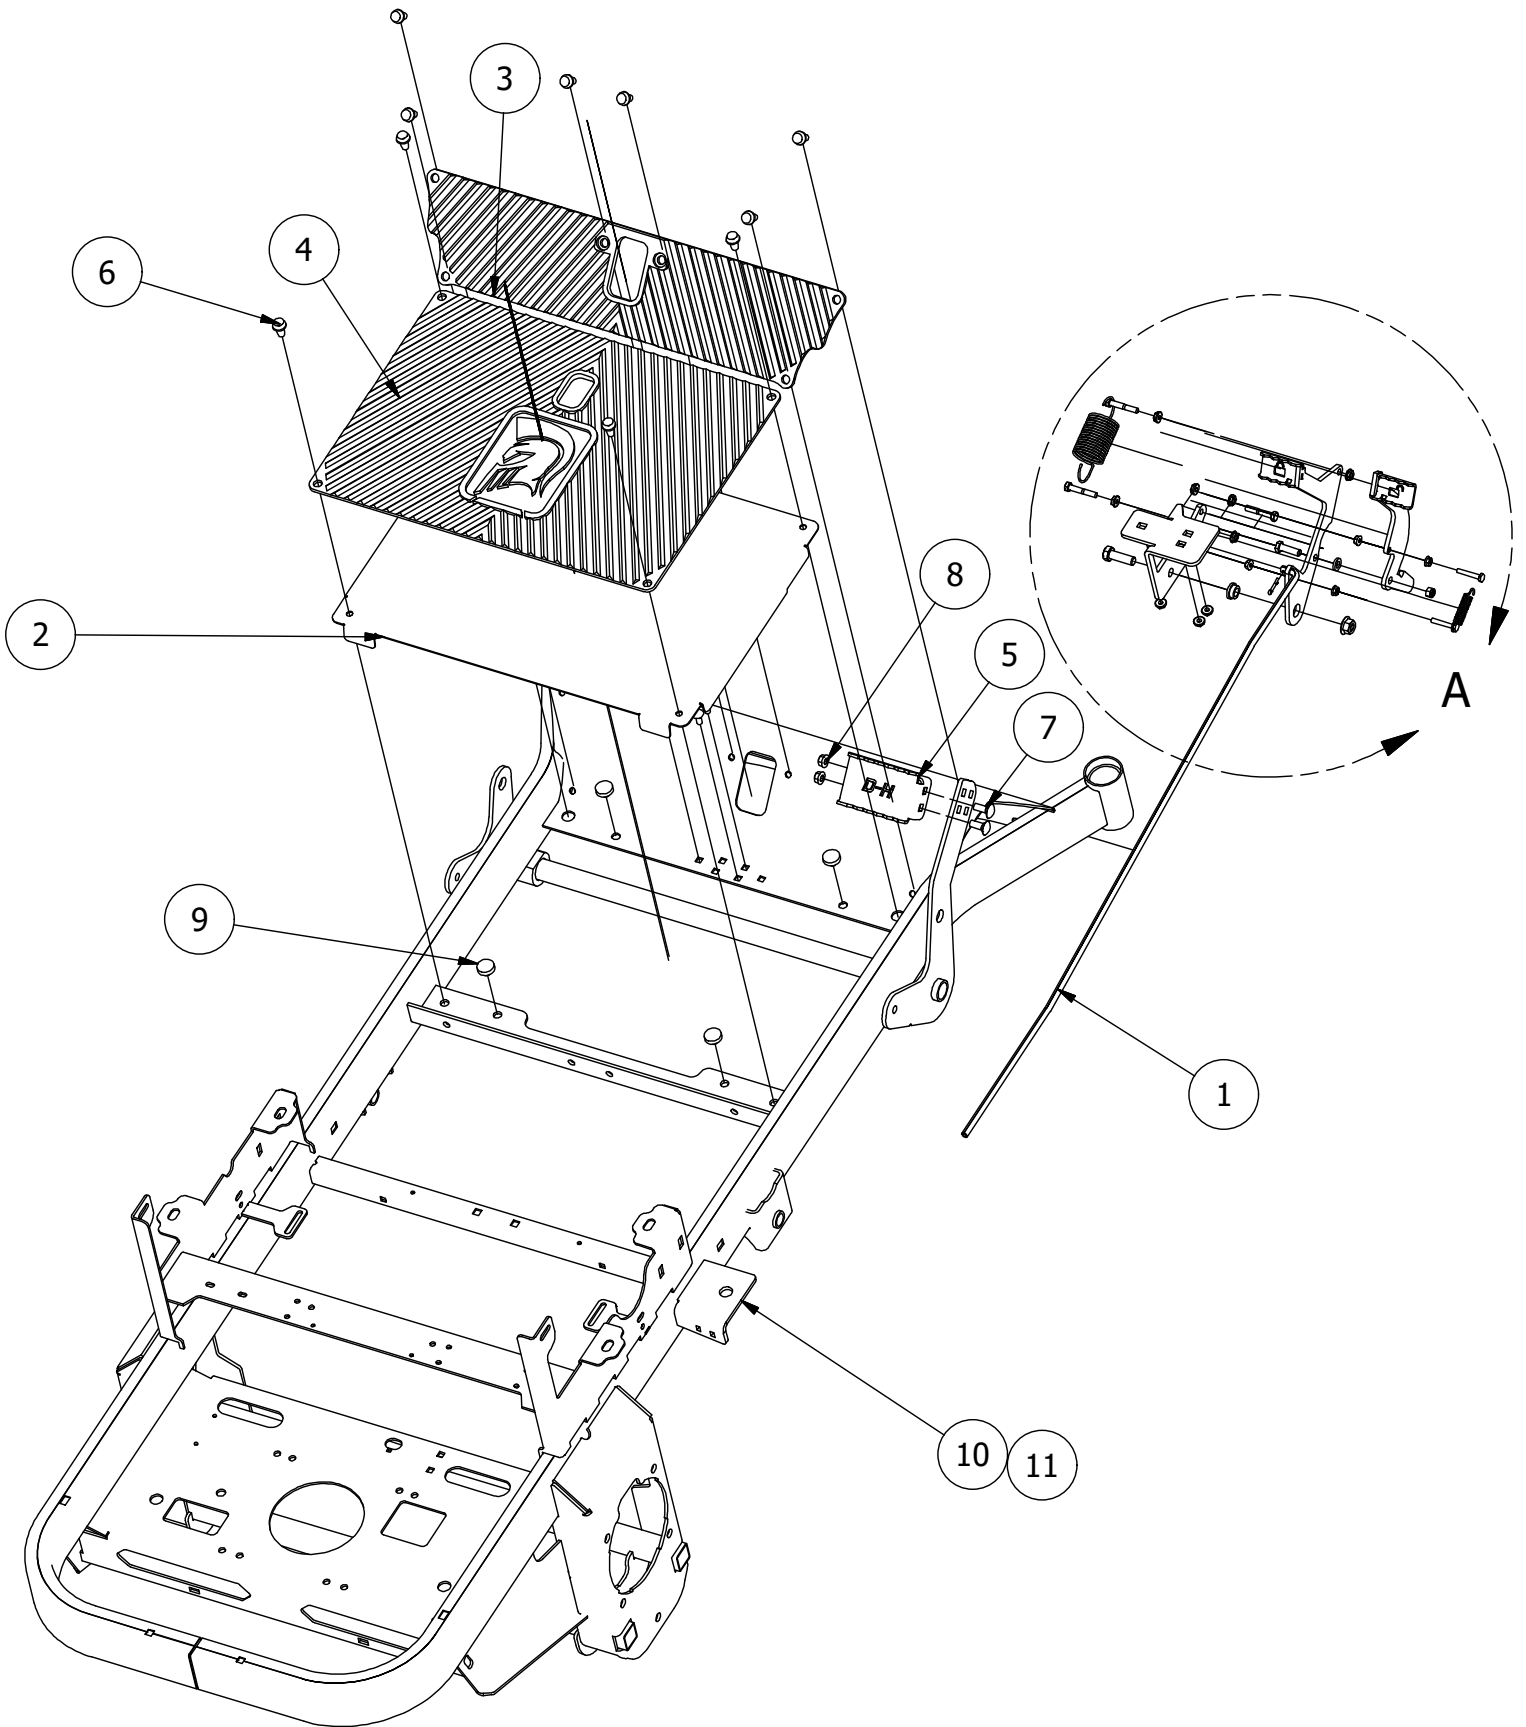

RZ-HD Frame for 48" Deck

Parts List			
ITEM	QTY	PART NUMBER	DESCRIPTION
1	1	490-0057-00	RZ HD Mower Frame for 48 deck

RZ-HD Frame

Parts List			
ITEM	QTY	PART NUMBER	DESCRIPTION
1	1	490-0058-00	RZ HD Mower Frame

Front Fork Assembly

Parts List			
ITEM	QTY	PART NUMBER	DESCRIPTION
1	1	490-0046-00	RZ Caster Fork Assembly
2	1	419-0002-00	1/2 FENDER WASHER 1-1/4" OD ZINC
3	1	426-0006-00	Mower Caster Shaft Washer
4	1	425-0011-00	Mower Bearing Retainer Spacer
5	1	418-0003-00	1/2-13 X 8-1/2 HEX C/S GR 5 ZINC YELLOW
6	1	413-0002-00	1/2-13 NYLON INSERT FLANGE LOCKNUT ZC YELLOW
7	1	425-0010-00	Mower Caster Fork Wheel Spacer
8	1	418-0006-00	1/2-20 X 1-1/4 HEX C/S GR 5 ZINC
9	2	410-0018-00	RZ Mower Caster Wheel Bearing
10	2	410-0006-00	Mower Caster Shaft Bearing
11	1	422-0027-00	RZ Alternate Front Caster Wheel Assembly

Brake and Floorboard Assembly

Floorboard Parts List			
ITEM	QTY	PART NUMBER	DESCRIPTION
1	1	435-0004-00	MOWER BRAKE LINKAGE
2	1	439-0114-00	Mower Floorboard
3	1	481-0005-00	2017 Mower Rubber Foot Rest Mat Except for RZ
4	1	481-0006-00	2017 Mower Logo Floor Mat Except for RZ
5	1	439-0059-00	Mower Deck Height Foot Pedal
6	10	414-0002-00	8MM PUSH TYPE RETAINER NYLON BLACK
7	2	418-0045-00	3/8-16 X 1 CARRIAGE BOLT ZINC YELLOW GR8
8	4	413-0004-00	3/8-16 HEX FLANGE NUT W/SERR ZINC
9	4	429-0002-00	Rubber Bumper
10	1	490-0058-00	RZ-HD Mower Frame Assembly
11	1	490-0057-00	RZ-HD Mower Frame for 48" Deck