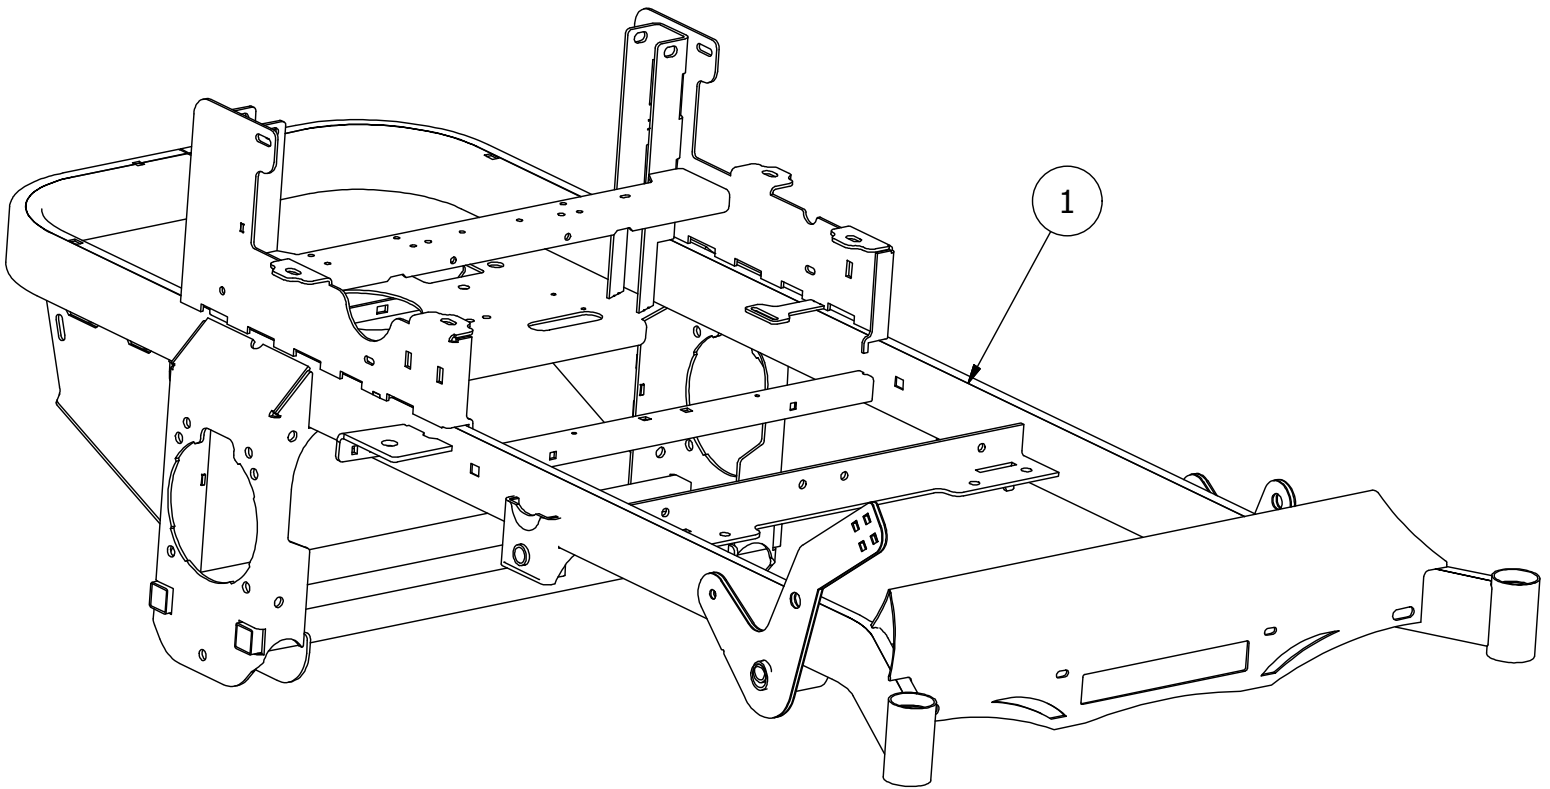

**BushRanger RZ HD Mower Parts
Manual 2020**

TABLE OF CONTENTS

FRAMES.....	3-4
RZ HD FRAME FOR 48” DECK.....	3
RZ HD FRAME	4
FRONT FORK ASSEMBLY.....	5
FLOORBOARD ASSEMBLY.....	6-7
BRAKE ASSEMBLY	8
HEIGHT INDICATOR ASSEMBLY.....	9-13
DRIVE ARM ASSEMBLY	14-15
SEAT BASE AND PUMP IDLER ASSEMBLY.....	16-18
SEAT BASE ASSEMBLY	17
PUMP IDLER ASSEMBLY	18
GAS TANK ASSEMBLY.....	19-20
TRANSMISSION ASSEMBLY.....	21-22
DECKS.....	23-36
48” DECK ASSEMBLY 1	23-24
48” DECK ASSEMBLY 2	25-26
54” DECK ASSEMBLY 1	27-28
54” DECK ASSEMBLY 2	29-30
61” DECK ASSEMBLY 1	31-32
61” DECK ASSEMBLY 2	33-34
DECK CHUTE ASSEMBLY	35
DECK SPINDLE.....	36
KAWASAKI FR 691.....	37
KAWASAKI FR 730.....	38
DECALS	39-40

RZ-HD Frame for 48" Deck

Parts List			
ITEM	QTY	PART NUMBER	DESCRIPTION
1	1	490-0057-00	RZ HD Mower Frame for 48 deck

RZ-HD Frame

Parts List			
ITEM	QTY	PART NUMBER	DESCRIPTION
1	1	490-0058-00	RZ HD Mower Frame

Brake and Floorboard Assembly

Floorboard Parts List			
ITEM	QTY	PART NUMBER	DESCRIPTION
1	1	435-0004-00	MOWER BRAKE LINKAGE
2	1	439-0114-00	Mower Floorboard
3	1	481-0005-00	2017 Mower Rubber Foot Rest Mat Except for RZ
4	1	481-0006-00	2017 Mower Logo Floor Mat Except for RZ
5	1	439-0059-00	Mower Deck Height Foot Pedal
6	10	414-0002-00	8MM PUSH TYPE RETAINER NYLON BLACK
7	2	418-0045-00	3/8-16 X 1 CARRIAGE BOLT ZINC YELLOW GR8
8	4	413-0004-00	3/8-16 HEX FLANGE NUT W/SERR ZINC
9	4	429-0002-00	Rubber Bumper
10	1	490-0058-00	RZ-HD Mower Frame Assembly
11	1	490-0057-00	RZ-HD Mower Frame for 48" Deck