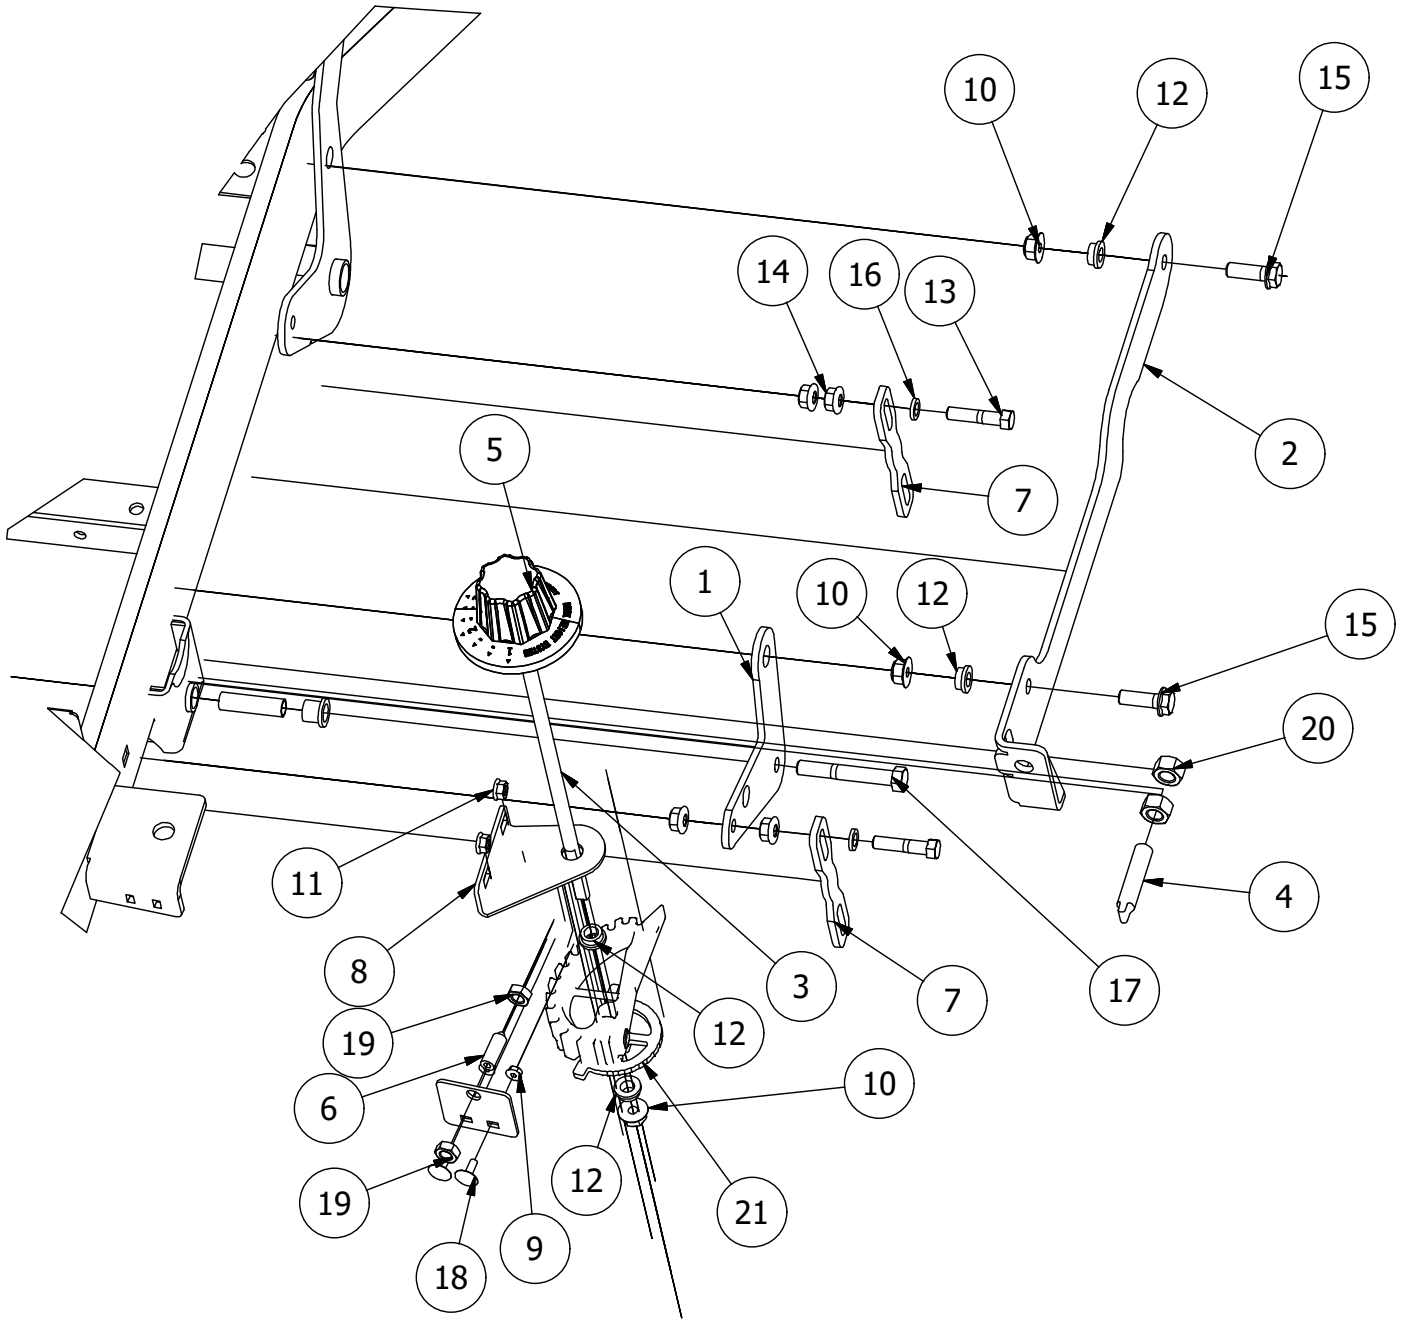

Height Indicator Assembly

Height Indicator Parts List			
ITEM	QTY	PART NUMBER	DESCRIPTION
1	13	413-0006-00	5/16-18 HEX FLANGE NUT W/SERR ZINC
2	8	413-0002-00	1/2-13 NYLON INSERT FLANGE LOCKNUT ZC YELLOW
3	2	418-0053-00	3/8-16 X 1 CARRIAGE BOLT ZINC
4	4	410-0068-00	5/8" ID X 3/4" OD X 3/4" LENGTH FLANGE BUSHING
5	2	425-0004-00	Mower Drive Arm Hub & Deck Lift Arm Spacer
6	1	490-0058-00	RZ-HD Mower Frame Assembly
7	1	490-0057-00	RZ-HD Mower Frame for 48" Deck

DETAIL A

Height Indicator Parts List			
ITEM	QTY	PART NUMBER	DESCRIPTION
1	1	431-0006-00	RZ Deck Height Brtk Right Side
2	1	435-0008-00	Mower Deck Height Arm Right Link
3	1	437-0003-00	Mower Deck Height Selector Shaft
4	1	444-0001-00	Mower HEIGHT SELECTOR CAM PIN
5	1	445-0002-00	Mower Deck Height Control Knob
6	1	434-0006-00	Deck Height Detent Spring Plunger
7	4	435-0013-00	Mower Deck Link
8	1	439-0074-00	Mower Deck Height Indicator Rod Bracket
9	6	413-0023-00	1/4-20 HEX FLANGE NUT W/SERR ZINC
10	8	413-0002-00	1/2-13 NYLON INSERT FLANGE LOCKNUT ZC YELLOW
11	4	413-0004-00	3/8-16 HEX FLANGE NUT W/SERR ZINC
12	7	410-0009-00	1/2" ID X 3/4" OD X 3/8" LENGTH FLANGE BUSHING
13	4	418-0046-00	7/16-14 X 2 HEX C/S GR 5 ZINC YELLOW
14	8	413-0011-00	7/16-14 HEX FLANGE NUT W/SERR ZINC YELLOW
15	4	418-0047-00	1/2-13 X 1-1/2 HEX FLANGE BOLT ZINC YELLOW
16	4	419-0010-00	.443 ID X .750 OD X .125 THK NYLON BLACK
17	2	418-0042-00	1/2-13 X 3-1/2 HEX C/S GR 5 ZINC YELLOW
18	2	418-0052-00	1/4-20 X 3/4 CARRIAGE BOLT ZINC
19	2	413-0037-00	1/2-13 HEX JAM NUT ZINC
20	2	413-0048-00	5/8-11 HEX NUT ZINC YELLOW
21	1	490-0045-00	Mower Deck Height Cam Casting