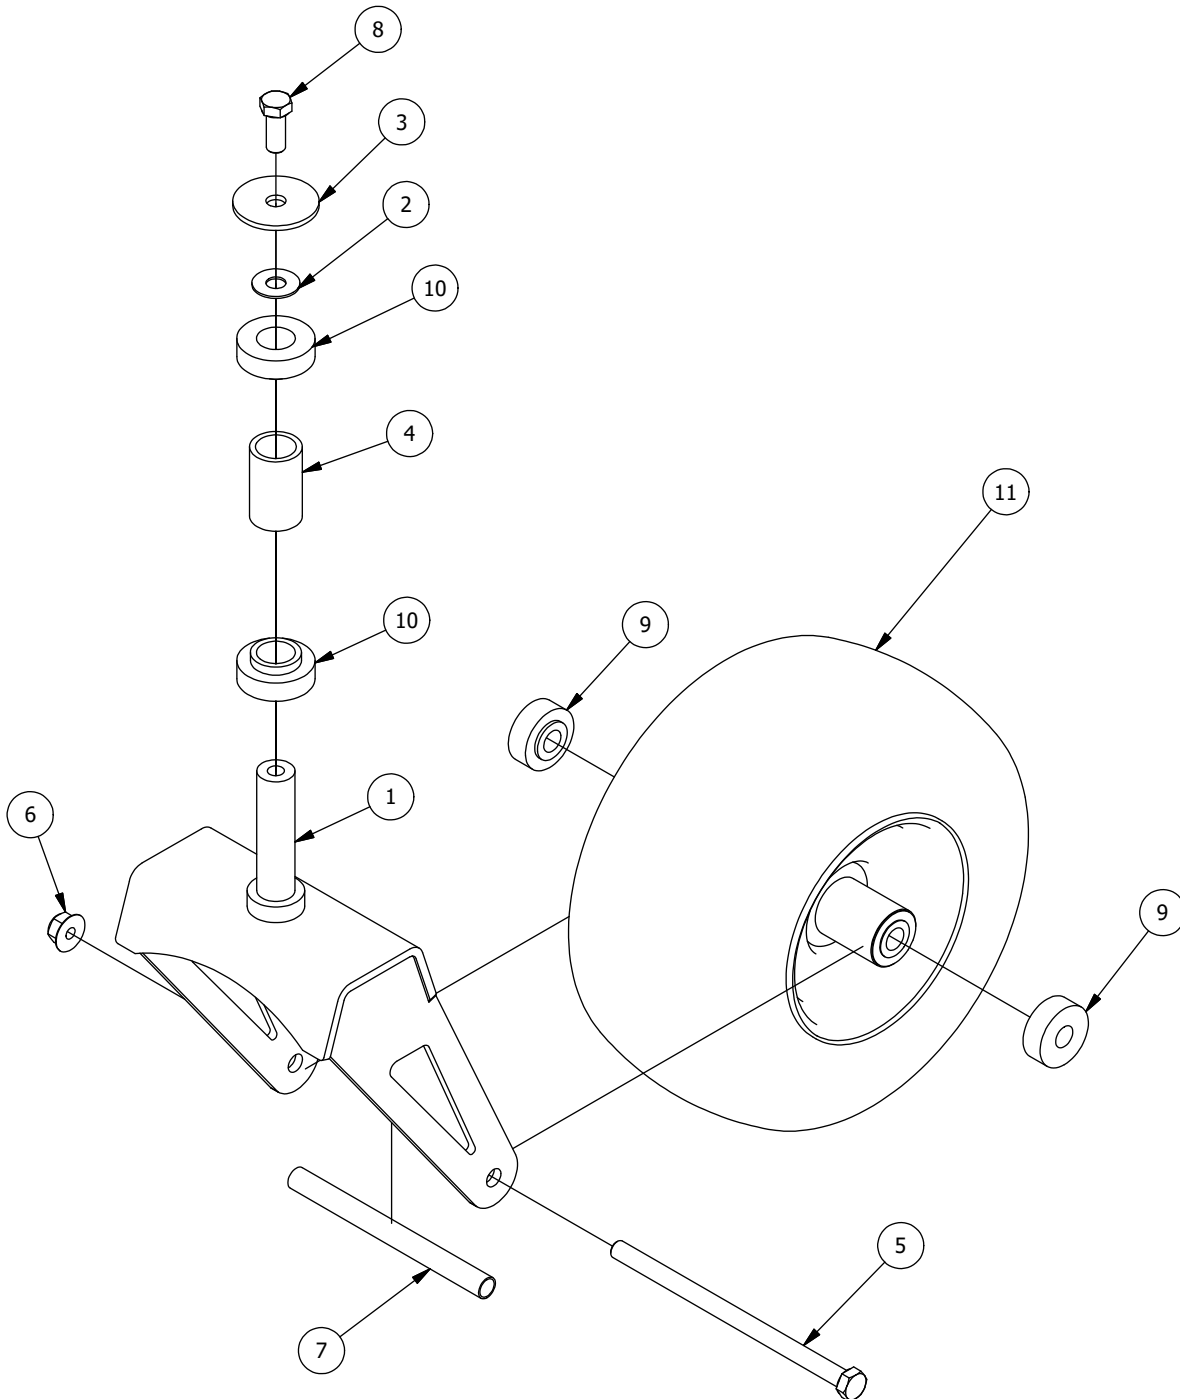

RZ-HD Frame for 48" Deck

Parts List			
ITEM	QTY	PART NUMBER	DESCRIPTION
1	1	490-0057-00	RZ HD Mower Frame for 48 deck

RZ-HD Frame

Parts List			
ITEM	QTY	PART NUMBER	DESCRIPTION
1	1	490-0058-00	RZ HD Mower Frame

Front Fork Assembly

Parts List			
ITEM	QTY	PART NUMBER	DESCRIPTION
1	1	490-0046-00	RZ Caster Fork Assembly
2	1	419-0002-00	1/2 FENDER WASHER 1-1/4" OD ZINC
3	1	426-0006-00	Mower Caster Shaft Washer
4	1	425-0011-00	Mower Bearing Retainer Spacer
5	1	418-0003-00	1/2-13 X 8-1/2 HEX C/S GR 5 ZINC YELLOW
6	1	413-0002-00	1/2-13 NYLON INSERT FLANGE LOCKNUT ZC YELLOW
7	1	425-0010-00	Mower Caster Fork Wheel Spacer
8	1	418-0006-00	1/2-20 X 1-1/4 HEX C/S GR 5 ZINC
9	2	410-0018-00	RZ Mower Caster Wheel Bearing
10	2	410-0006-00	Mower Caster Shaft Bearing
11	1	422-0027-00	RZ Alternate Front Caster Wheel Assembly

Brake Assembly

DETAIL A

Detail A Parts List			
ITEM	QTY	PART NUMBER	DESCRIPTION
1	1	439-0009-00	Mower Frame Brake Mounting Bracket
2	1	490-0016-00	Mower Brake Lock Lever Assembly
3	1	490-0017-00	Mower Brake Unlock Lever Assembly
4	1	434-0003-00	Brake Pedal Release Spring
5	13	413-0006-00	5/16-18 HEX FLANGE NUT W/SERR ZINC
6	2	418-0029-00	1/4-20 X 1-1/4 HEX C/S GR 2 ZINC
7	6	413-0023-00	1/4-20 HEX FLANGE NUT W/SERR ZINC
8	1	413-0013-00	3/8-16 NYLON INSERT FLANGE LOCKNUT ZINC
9	3	418-0027-00	5/16-18 X 1-3/4 HEX C/S GR 2 ZINC
10	8	413-0002-00	1/2-13 NYLON INSERT FLANGE LOCKNUT ZC YELLOW
11	1	420-0001-00	1/8 X 3/4 COTTER PIN ZINC
12	1	418-0030-00	3/8-16 X 1-1/4 HEX C/S GR 2 ZINC
13	1	418-0028-00	1/2-13 X 1-1/2 HEX C/S GR 2 ZINC
14	7	410-0009-00	1/2" ID X 3/4" OD X 3/8" LENGTH FLANGE BUSHING
15	1	419-0015-00	3/8" ID X 3/4" OD X 1/8" THK BRONZE WASHER