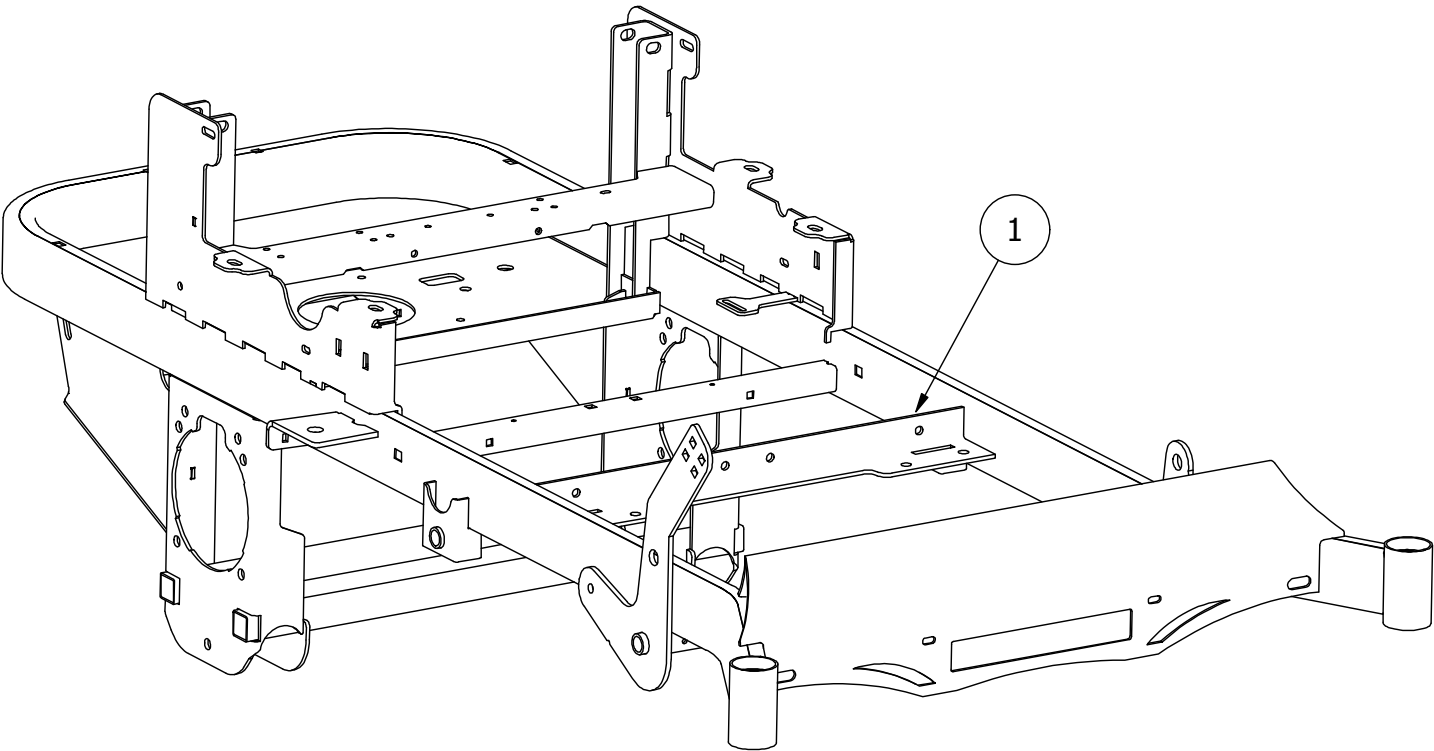

**BushRanger RZ HD Mower Parts
Manual 2020**

TABLE OF CONTENTS

FRAMES.....	3-4
RZ HD FRAME FOR 48” DECK.....	3
RZ HD FRAME	4
FRONT FORK ASSEMBLY.....	5
FLOORBOARD ASSEMBLY.....	6-7
BRAKE ASSEMBLY	8
HEIGHT INDICATOR ASSEMBLY.....	9-13
DRIVE ARM ASSEMBLY	14-15
SEAT BASE AND PUMP IDLER ASSEMBLY.....	16-18
SEAT BASE ASSEMBLY	17
PUMP IDLER ASSEMBLY	18
GAS TANK ASSEMBLY.....	19-20
TRANSMISSION ASSEMBLY.....	21-22
DECKS.....	23-36
48” DECK ASSEMBLY 1	23-24
48” DECK ASSEMBLY 2	25-26
54” DECK ASSEMBLY 1	27-28
54” DECK ASSEMBLY 2	29-30
61” DECK ASSEMBLY 1	31-32
61” DECK ASSEMBLY 2	33-34
DECK CHUTE ASSEMBLY	35
DECK SPINDLE.....	36
KAWASAKI FR 691.....	37
KAWASAKI FR 730.....	38
DECALS	39-40

RZ-HD Frame for 48" Deck

Parts List			
ITEM	QTY	PART NUMBER	DESCRIPTION
1	1	490-0057-00	RZ HD Mower Frame for 48 deck

RZ-HD Frame

Parts List			
ITEM	QTY	PART NUMBER	DESCRIPTION
1	1	490-0058-00	RZ HD Mower Frame

Brake and Floorboard Assembly

Floorboard Parts List			
ITEM	QTY	PART NUMBER	DESCRIPTION
1	1	435-0004-00	MOWER BRAKE LINKAGE
2	1	439-0114-00	Mower Floorboard
3	1	481-0005-00	2017 Mower Rubber Foot Rest Mat Except for RZ
4	1	481-0006-00	2017 Mower Logo Floor Mat Except for RZ
5	1	439-0059-00	Mower Deck Height Foot Pedal
6	10	414-0002-00	8MM PUSH TYPE RETAINER NYLON BLACK
7	2	418-0045-00	3/8-16 X 1 CARRIAGE BOLT ZINC YELLOW GR8
8	4	413-0004-00	3/8-16 HEX FLANGE NUT W/SERR ZINC
9	4	429-0002-00	Rubber Bumper
10	1	490-0058-00	RZ-HD Mower Frame Assembly
11	1	490-0057-00	RZ-HD Mower Frame for 48" Deck