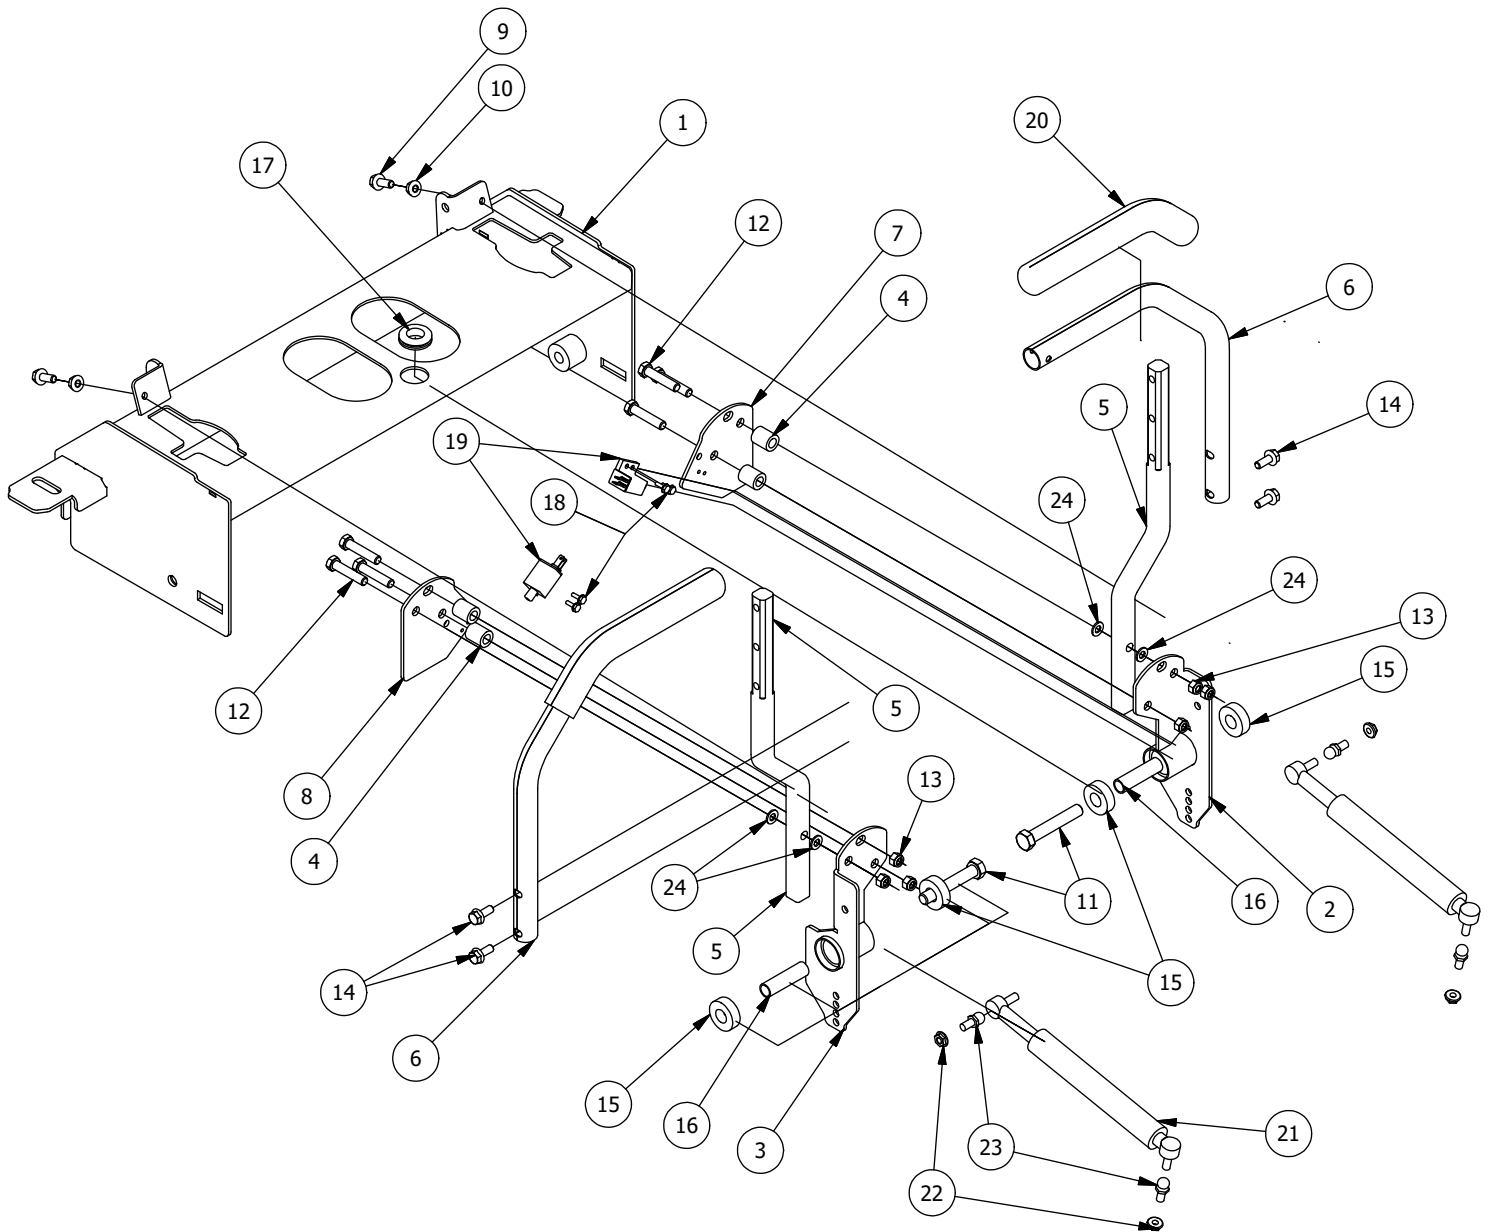

RZ Drive Arm Assemblies

RZ Drive arm Assemblies			
ITEM	QTY	PART NUMBER	DESCRIPTION
1	1	490-0023-00	Mower Seat Base Assembly
2	1	490-0013-00	Mower Right Drive Arm Bracket Assembly
3	1	490-0012-00	Mower Left Drive Arm Bracket Assembly
4	4	425-0003-00	Mower Drive Arm Spacer
5	2	431-0001-00	Height Adjustable Drive Arm
6	2	403-0020-00	Mower Drive Handle Tube
7	1	426-0003-00	Mower Right Control Arm Limit Switch Plate
8	1	426-0002-00	Mower Left Control Arm Limit Switch Plate
9	2	418-0049-00	5/16-18 X 3/4 IND HWH TRI LOB ZINC
10	6	413-0022-00	5/16-18 HEX FLANGE NUT W/SERR ZINC YELLOW
11	2	418-0050-00	1/2-13 X 3 HEX C/S GR 5 ZINC
12	6	418-0051-00	3/8-16 X 1-3/4 HEX C/S GR 2 ZINC
13	6	413-0013-00	3/8-16 NYLON INSERT FLANGE LOCKNUT ZINC
14	4	418-0048-00	5/16-18 X 3/4 HEX FLANGE BOLT GR 8 ZC YELLOW
15	4	410-0005-00	5/8" ID X 1-3/8" OD X 7/16" THK BEARING
16	2	425-0004-00	Mower Drive Arm Hub & Deck Lift Arm Spacer
17	1	419-0008-00	3/4" ID X FOR 1-3/16" HOLE FOR 11 GA RUBBER GROMMIT
18	4	418-0032-00	8-32 X 1/2 IND. HWH SLOT TYPE F TCS ZINC
19	2	486-0030-00	Safety Switch
20	2	484-0001-00	Handle Grip
21	2	487-0001-00	Control Arm Damper
22	4	413-0024-00	5/16-18 HEX SERRATED LARGE FLANGE L/NUT ZC
23	4	487-0005-00	Control Arm Damper Ball Stud
24	4	419-0016-00	5/16" ID X 5/8" OD X 1/16" THK BRONZE WASHER