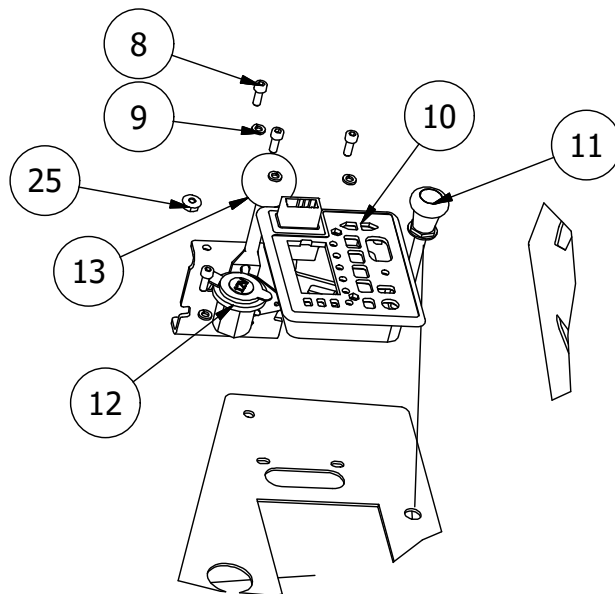

Gas Tank Assembly

DETAIL A