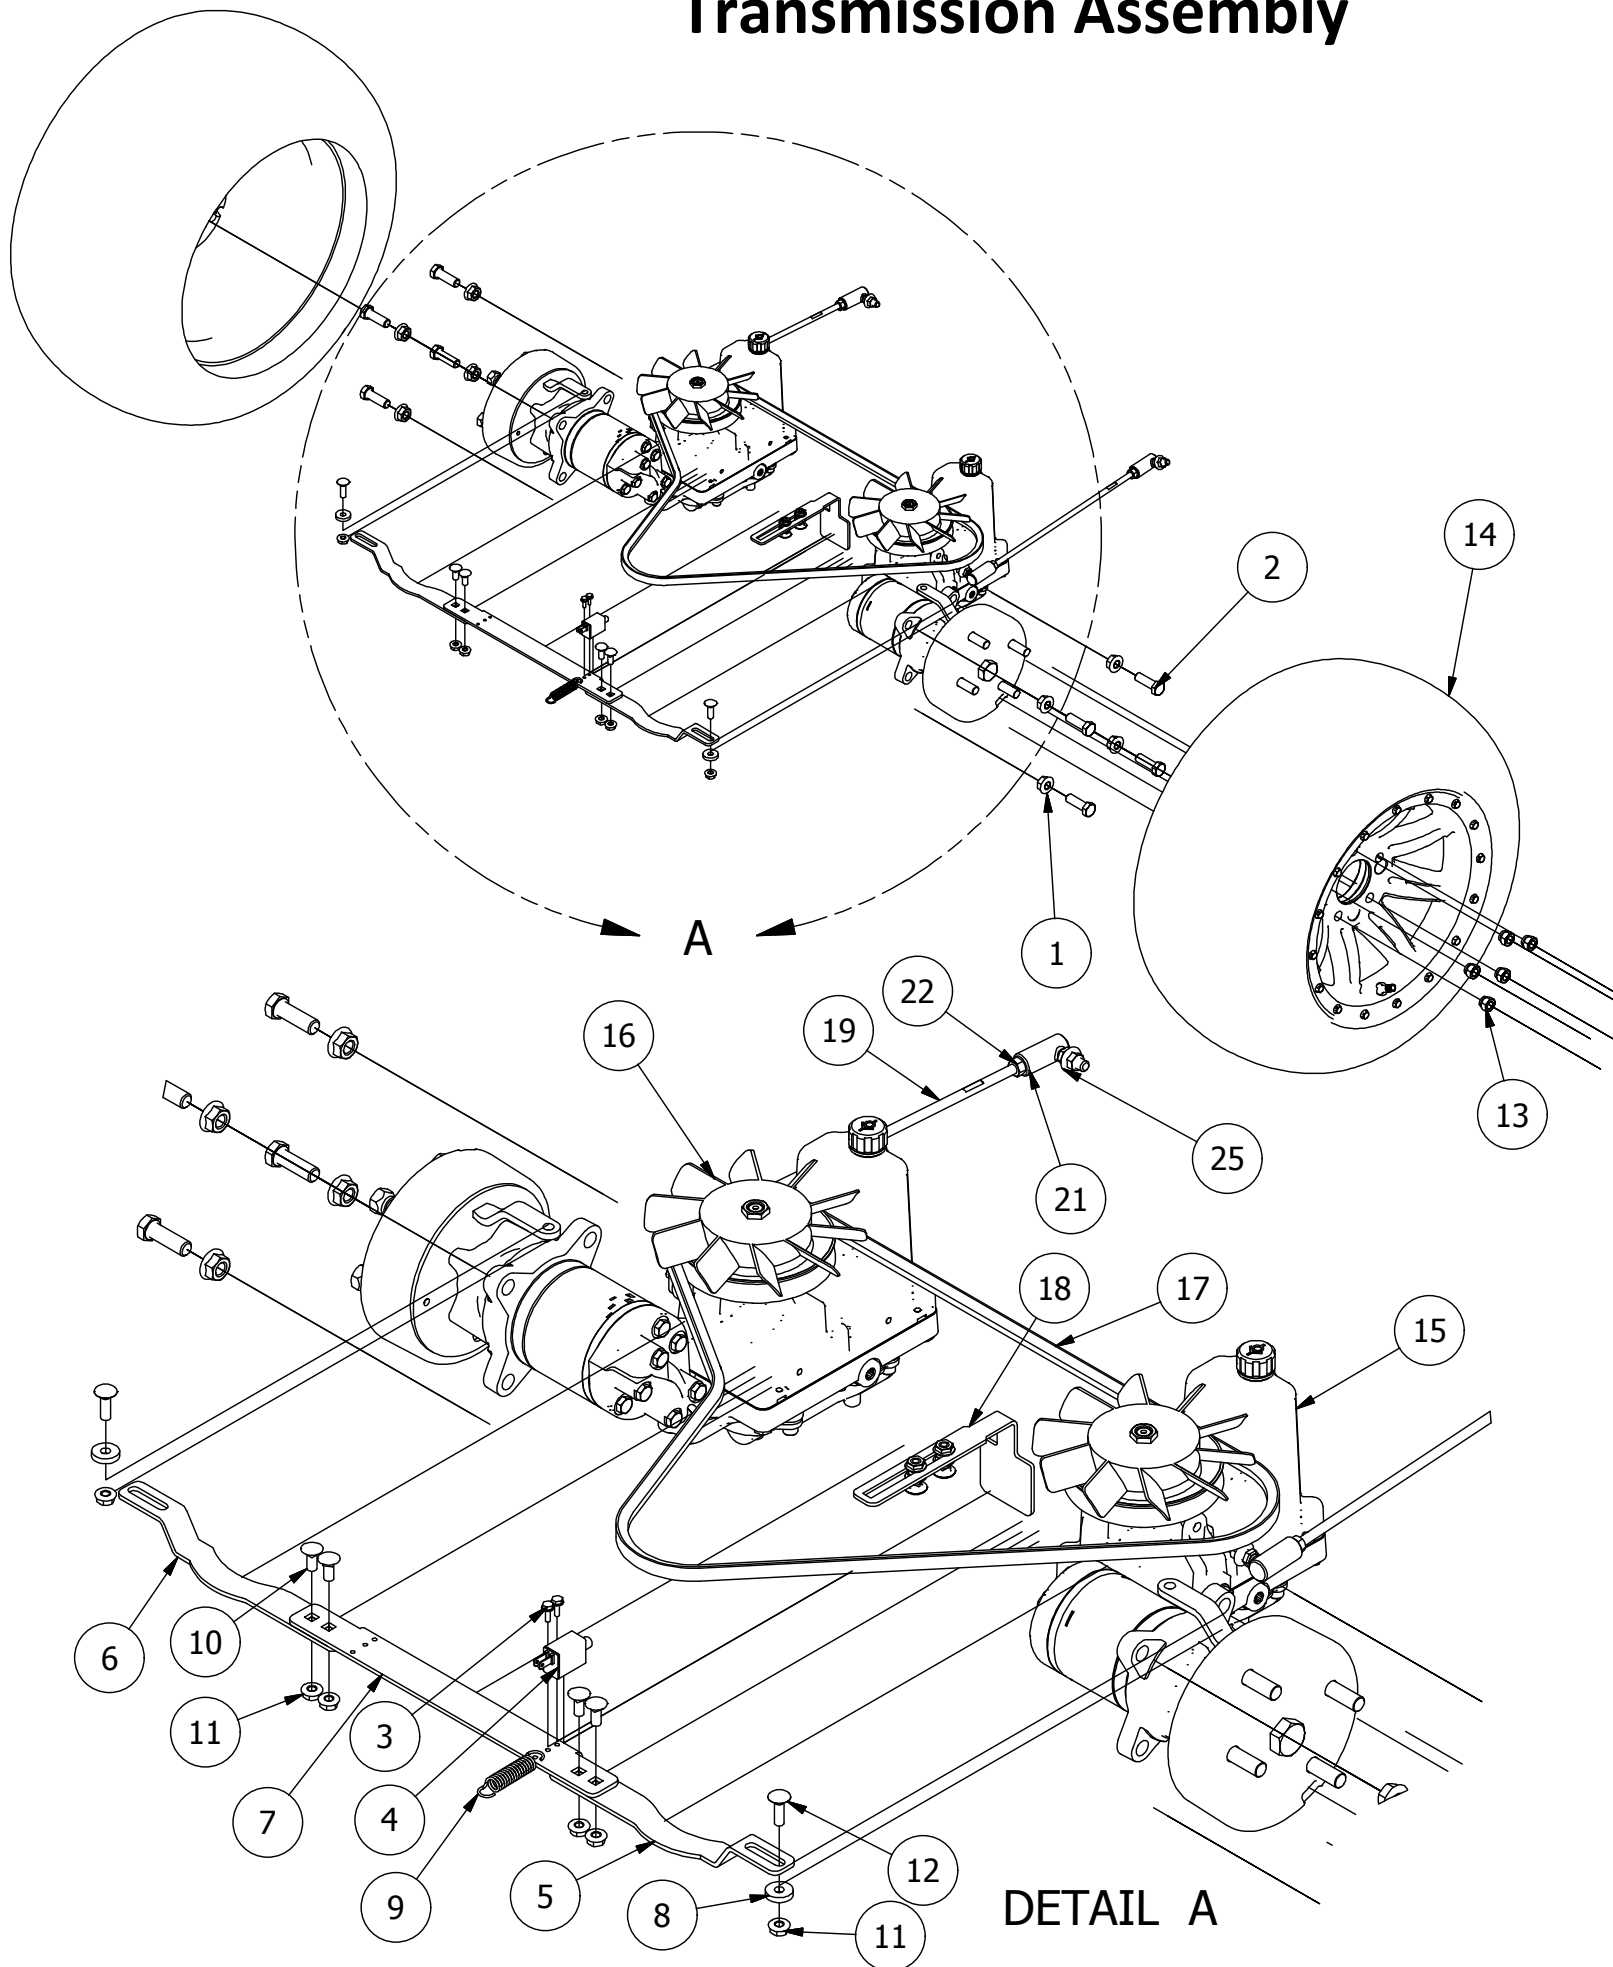

Transmission Assembly

Parts List			
ITEM	QTY	PART NUMBER	DESCRIPTION
1	8	413-0010-00	1/2-13 HEX FLANGE NUT W/SERR ZINC
2	8	418-0020-00	1/2-13 X 1-1/2 HEX C/S GR 5 ZINC
3	2	418-0032-00	8-32 X 1/2 IND. HWH SLOT TYPE F TCS ZINC
4	1	486-0030-00	Safety Switch
5	1	439-0083-00	Mower Park Brake Right Actuation Bracket
6	1	439-0082-00	Mower Park Brake Left Actuation
7	1	439-0079-00	Mower Park Brake Center Bracket
8	2	419-0006-00	.312 ID X .875 OD X .1875 THK F/W NYLON BLK
9	1	434-0003-00	Brake Pedal Release Spring
10	4	418-0008-00	5/16-18 X 3/4 CARRIAGE BOLT ZINC
11	6	413-0019-00	5/16-18 NYLON INSERT FLANGE L/NUT ZINC
12	4	418-0010-00	5/16-18 X 1 CARRIAGE BOLT ZINC
13	10	413-0015-00	1/2-20 WHEEL NUT 60 DEGREE GR 5 ZINC
14	2	422-0021-00	Mower Rear Tire/Wheel Assembly
15	1	450-0010-00	HTE10 Parker Hydrostatic Transmission Right
16	1	450-0009-00	HTE10 Parker Hydrostatic Transmission Left
17	1	461-0004-00	Mower A Pump Belt, A x 68.25" Effective Length
18	1	439-0066-00	Mower Standard Transmission Brake Interlock Bracket
19	2	435-0002-00	Transmission Drive Arm Rod Standard Transmission
20	2	410-0001-00	Control Arm Rod End, Right
21	2	410-0002-00	Control Arm Rod End, Left
22	2	413-0003-00	5/16 Hex Nut Left hand thread