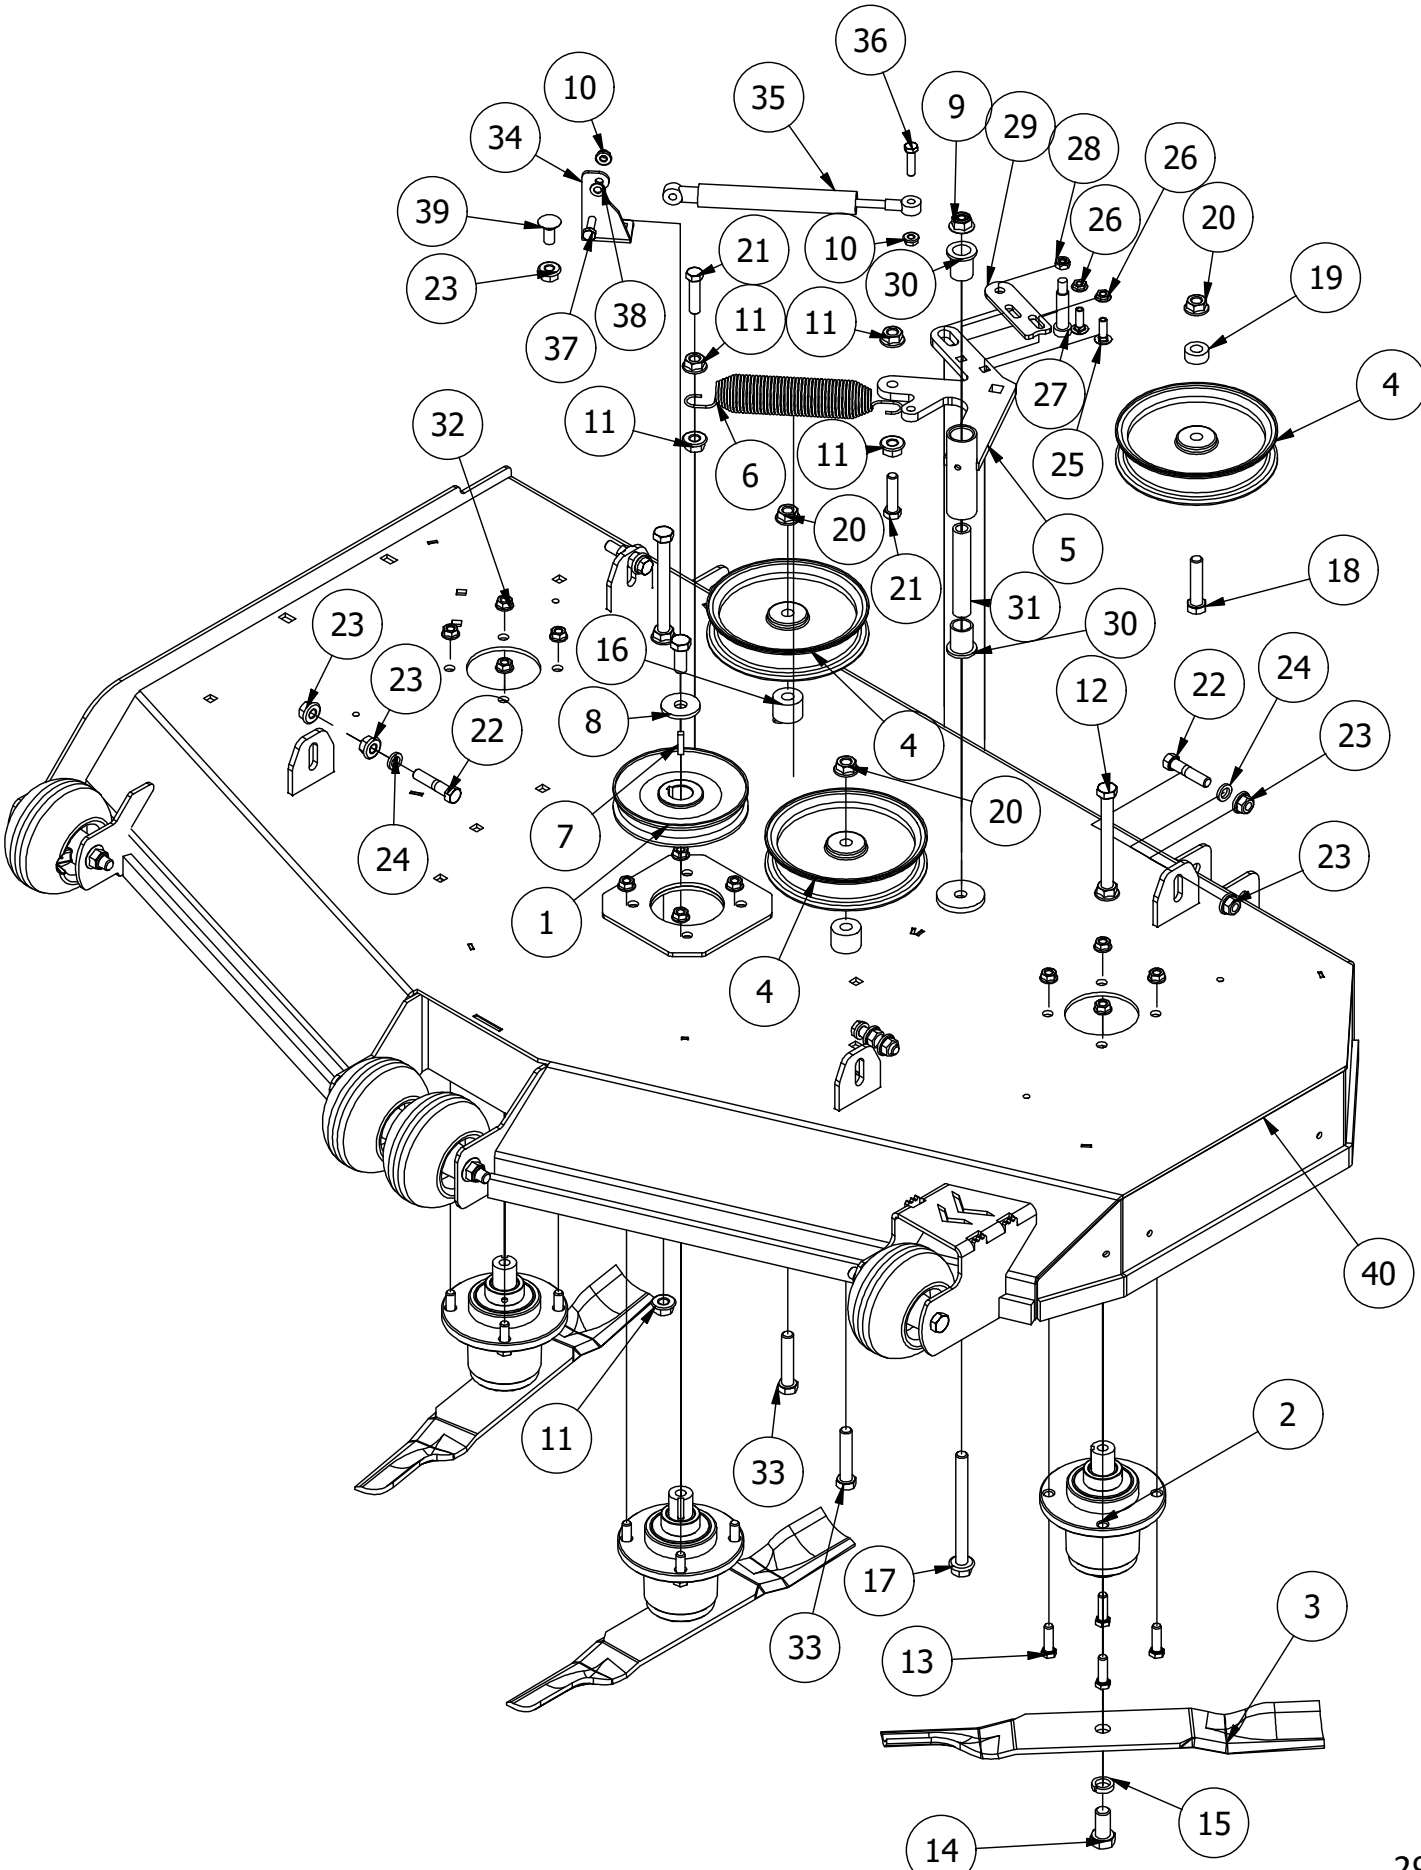

54" Deck Assembly 2

PARTS LIST			
ITEM	QTY	PART NUMBER	DESCRIPTION
1	3	433-0004-00	Deck Pulley 54"
2	3	437-0006-00	RZ Mower Deck Spindle Assy
3	3	438-0001-00	54" Mower Deck Blade
4	3	433-0015-00	Mower 6-3/4" Deck Idler Pulley
5	1	490-0019-00	Mower Deck Idler Pulley Arm Assembly
6	1	434-0005-00	Deck/pump idler spring
7	3	442-0001-00	1/4 X 1 SQUARE KEY STOCK
8	3	419-0003-00	1/2 FENDER WASHER 1-1/4" OD ZINC
9	4	413-0002-00	1/2-13 NYLON INSERT FLANGE LOCKNUT ZC YELLOW
10	2	413-0027-00	5/16-18 NYLON INSERT FLANGE LOCKNUT ZC YELLOW
11	8	413-0005-00	1/2-13 HEX FLANGE NUT W/SERR ZINC YELLOW
12	2	418-0044-00	1/2-13 X 6-1/2 HEX C/S GR 8 ZINC YELLOW
13	12	418-0005-00	3/8-16 x 1-1/4 Hex Bolt GR5
14	3	418-0007-00	5/8-18 X 1-1/4 HEX C/S GR 5 ZINC
15	3	419-0004-00	5/8 SPLIT LOCKWASHER ZINC
16	2	425-0002-00	Mower Deck Idler Spacer
17	1	418-0009-00	1/2-13 X 5-1/2 HEX FLANGE BOLT GR 8 ZY
18	1	418-0012-00	1/2-13 X 2-1/4 HEX C/S GR 5 ZINC
19	1	425-0007-00	Mower IDLER PULLEY SPACER
20	3	413-0010-00	1/2-13 HEX FLANGE NUT W/SERR ZINC
21	2	418-0011-00	7/16-14 X 1-3/4 HEX C/S GR 2 ZINC (NOT A/T)
22	4	418-0046-00	7/16-14 X 2 HEX C/S GR 5 ZINC YELLOW
23	9	413-0011-00	7/16-14 HEX FLANGE NUT W/SERR ZINC YELLOW
24	4	419-0010-00	.443 ID X .750 OD X .125 THK NYLON BLACK
25	2	418-0010-00	5/16-18 X 1 CARRIAGE BOLT ZC/YEL
26	2	413-0006-00	5/16-18 HEX FLANGE NUT W/SERR ZINC
27	1	618-6064-00	12"X1-3/4" Shoulder Bolt
28	1	613-2004-00	3/8"-16 Nyloc Jam Nut
29	1	439-0257-00	Deck Idler Pulley Belt Retainer Brkt
30	2	410-0007-00	3/4" ID X 15/16" OD X 1-1/8" LENGTH FLANGE BUSHING
31	1	425-0006-00	Mower Inner Idler Spacer
32	12	413-0004-00	3/8-16 HEX FLANGE NUT W/SERR ZINC
33	2	418-0014-00	1/2-13 X 2-1/2 HEX FLANGE BOLT GR 8 ZC YELLOW
34	1	439-0335-00	Deck Belt Idler Damper Mounting Bracket
35	1	434-0009-00	Idler Gas Spring
36	1	418-0109-00	5/16- 18 x 1 1/4 Hex C/S (GR.8) ZC/Yel
37	1	418-0108-00	5/16 x1 Hex C/S (GR8) ZC/Yel
38	1	419-0016-00	5/16" ID X 5/8" OD X 1/16" THK BRONZE WASHER
39	1	418-0017-00	7/16-14 X 1 CARRIAGE BOLT ZINC
40	1	490-0064-00	2020 54" RZ Deck Assembly