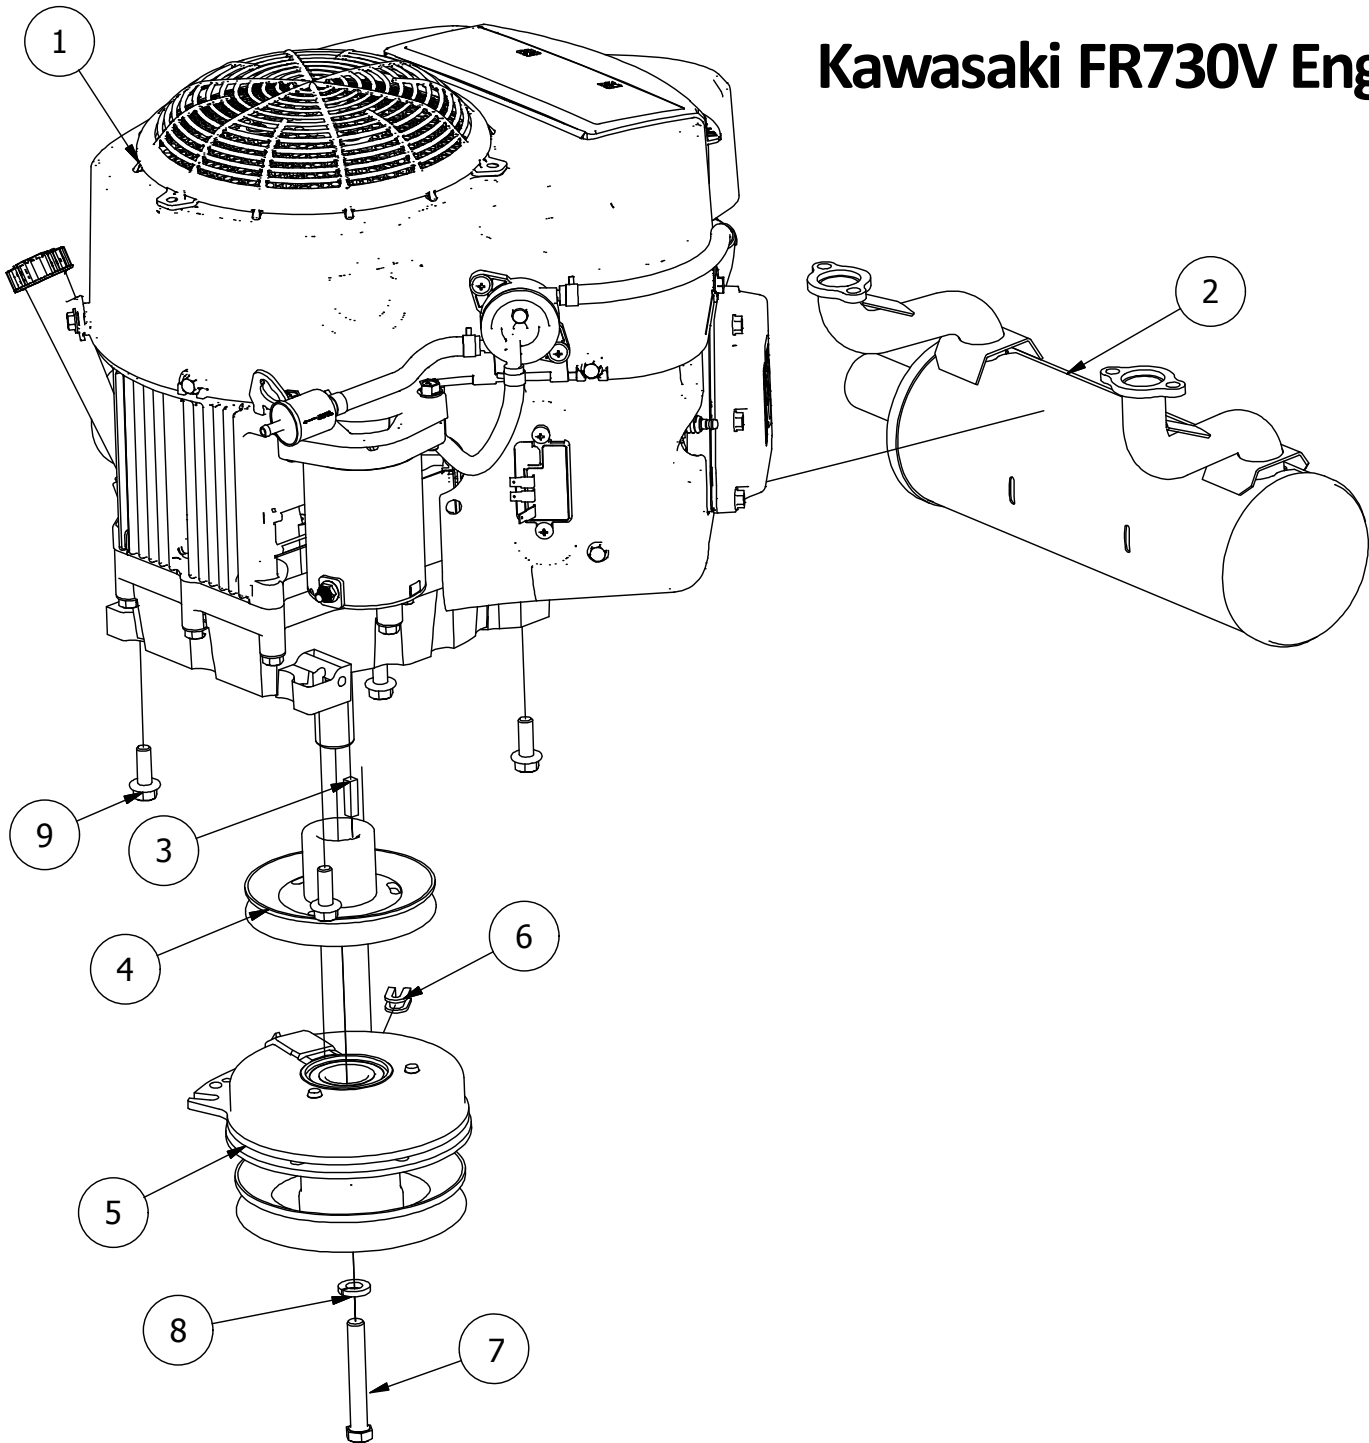

Kawasaki FR730V Engine

Parts List

ITEM	QTY	PART NUMBER	DESCRIPTION
1	1	415-0004-00	Kawasaki FR730V Engine
2	1	415-0074-00	2019 Exhaust System w/ Muffler for Kawasaki FR/FS 730V
3	1	442-0001-00	1/4 X 1 SQUARE KEY STOCK
4	1	433-0001-00	Drive Pulley, A Belt
5	1	470-0002-00	PTO Clutch
6	1	437-0025-00	Mower Rotation Stop Brkt Sleeve
7	1	418-0022-00	7/16-20 X 3 HEX C/S GR 8 ZC YELLOW
8	1	419-0005-00	1/4-20 X 1/2 Carriage Bolt ZC Yellow
9	4	413-0012-00	3/8-16 X 1-1/8 IND HWH W/SERR TRI LOB ZY