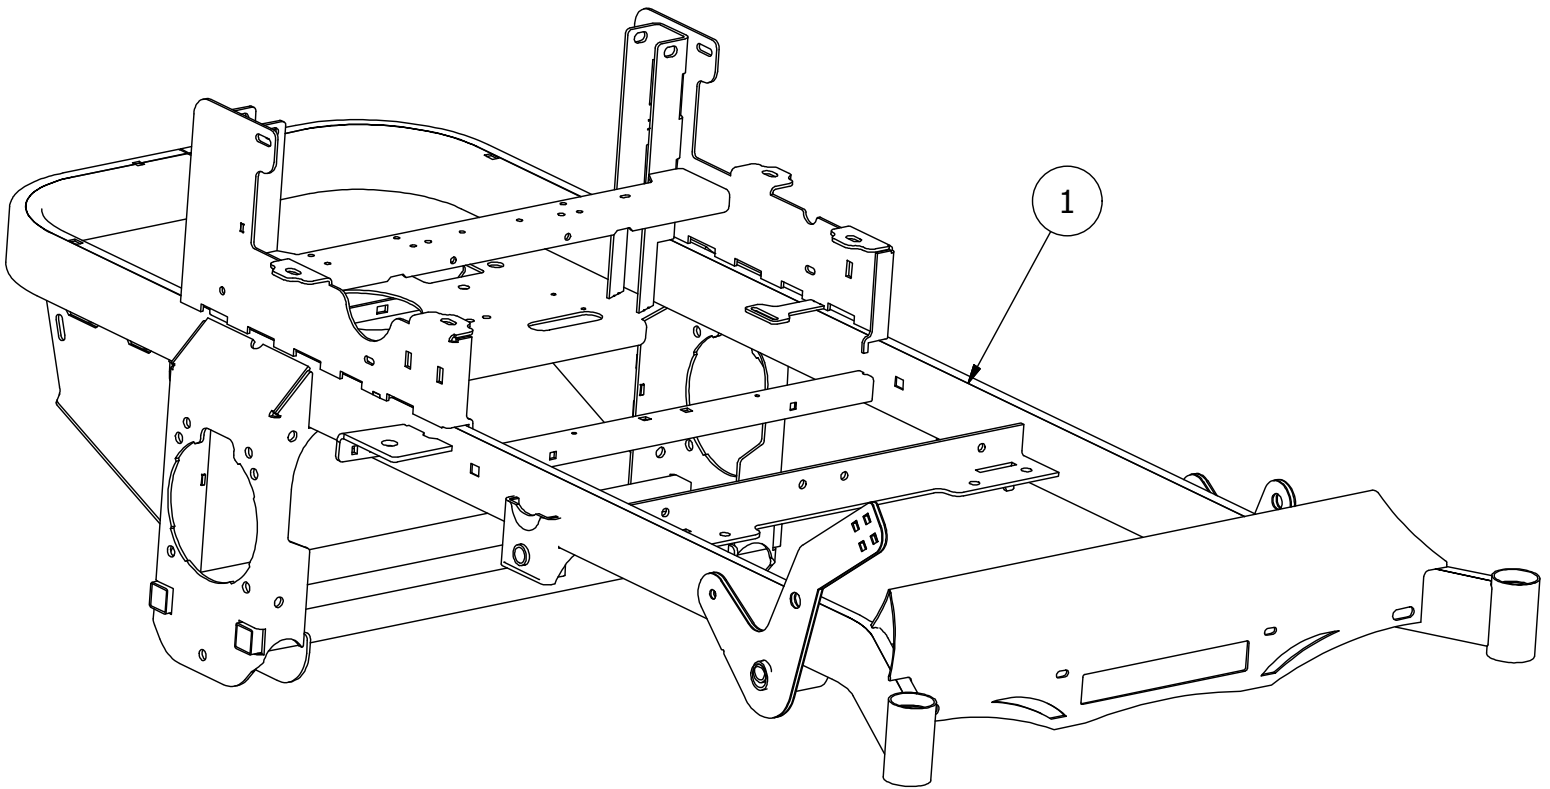

# TABLE OF CONTENTS

<b>FRAMES.....</b>	<b>3-4</b>
RZ HD FRAME FOR 48" DECK.....	3
RZ HD FRAME .....	4
<b>FRONT FORK ASSEMBLY.....</b>	<b>5</b>
<b>FLOORBOARD ASSEMBLY.....</b>	<b>6-7</b>
<b>BRAKE ASSEMBLY .....</b>	<b>8</b>
<b>HEIGHT INDICATOR ASSEMBLY.....</b>	<b>9-13</b>
<b>DRIVE ARM ASSEMBLY .....</b>	<b>14-15</b>
<b>SEAT BASE AND PUMP IDLER ASSEMBLY.....</b>	<b>16-18</b>
SEAT BASE ASSEMBLY .....	17
PUMP IDLER ASSEMBLY .....	18
<b>GAS TANK ASSEMBLY.....</b>	<b>19-20</b>
<b>TRANSMISSION ASSEMBLY.....</b>	<b>21-22</b>
<b>DECKS.....</b>	<b>23-36</b>
48" DECK ASSEMBLY 1 .....	23-24
48" DECK ASSEMBLY 2 .....	25-26
54" DECK ASSEMBLY 1 .....	27-28
54" DECK ASSEMBLY 2 .....	29-30
61" DECK ASSEMBLY 1 .....	31-32
61" DECK ASSEMBLY 2 .....	33-34
DECK CHUTE ASSEMBLY .....	35
DECK SPINDLE.....	36
<b>KAWASAKI FR 691.....</b>	<b>37</b>
<b>KAWASAKI FR 730.....</b>	<b>38</b>
<b>DECALS .....</b>	<b>39-40</b>

# RZ-HD Frame for 48" Deck

Parts List			
ITEM	QTY	PART NUMBER	DESCRIPTION
1	1	490-0057-00	RZ HD Mower Frame for 48 deck

# RZ-HD Frame

Parts List			
ITEM	QTY	PART NUMBER	DESCRIPTION
1	1	490-0058-00	RZ HD Mower Frame