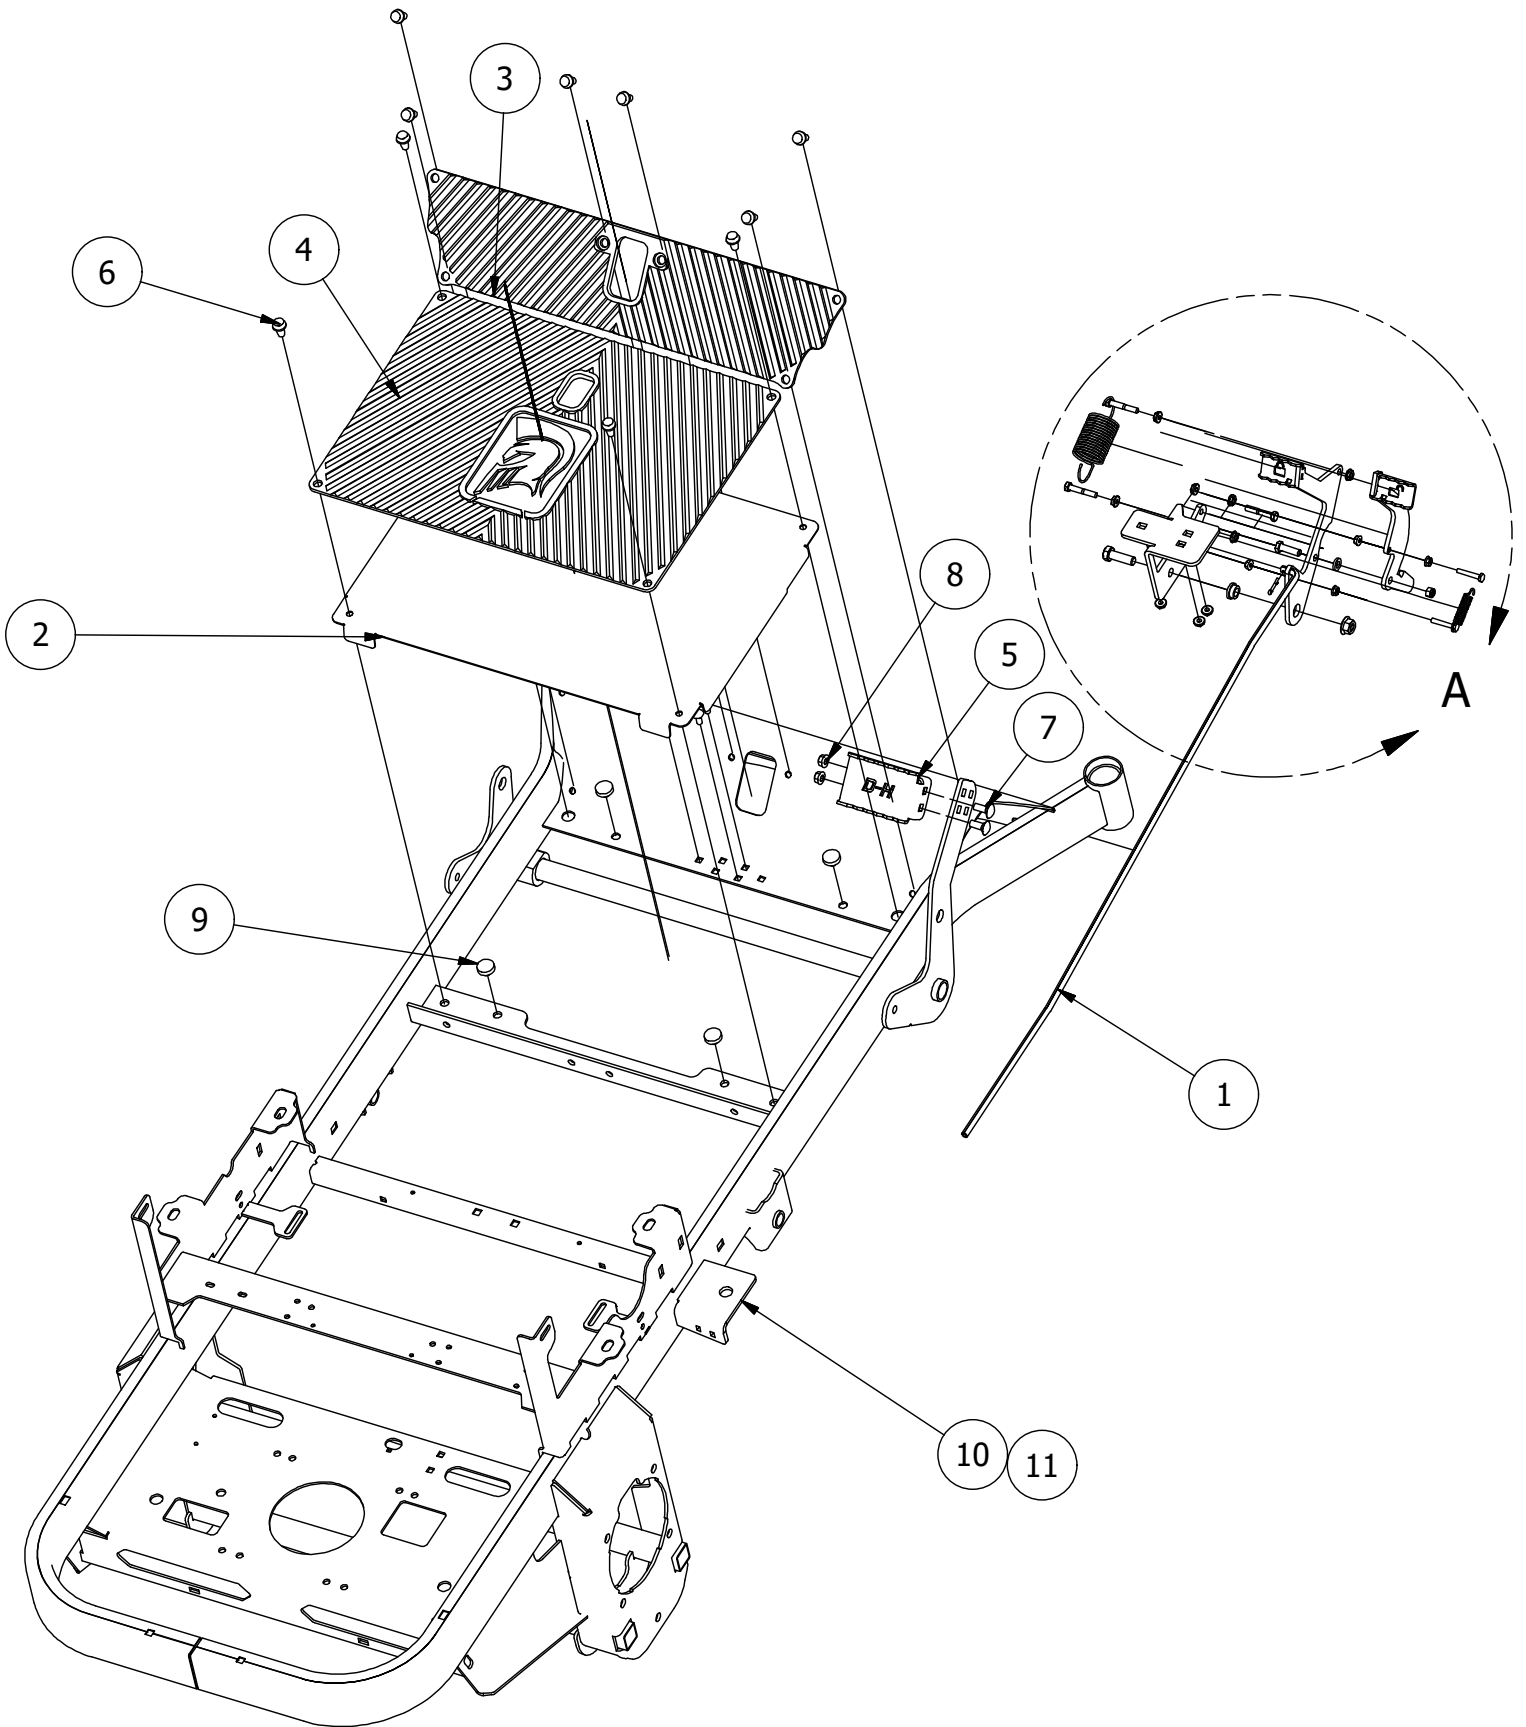

# RZ-HD Frame for 48" Deck

Parts List			
ITEM	QTY	PART NUMBER	DESCRIPTION
1	1	490-0057-00	RZ HD Mower Frame for 48 deck

# RZ-HD Frame

Parts List			
ITEM	QTY	PART NUMBER	DESCRIPTION
1	1	490-0058-00	RZ HD Mower Frame

# Front Fork Assembly

Parts List			
ITEM	QTY	PART NUMBER	DESCRIPTION
1	1	490-0046-00	RZ Caster Fork Assembly
2	1	419-0002-00	1/2 FENDER WASHER 1-1/4" OD ZINC
3	1	426-0006-00	Mower Caster Shaft Washer
4	1	425-0011-00	Mower Bearing Retainer Spacer
5	1	418-0003-00	1/2-13 X 8-1/2 HEX C/S GR 5 ZINC YELLOW
6	1	413-0002-00	1/2-13 NYLON INSERT FLANGE LOCKNUT ZC YELLOW
7	1	425-0010-00	Mower Caster Fork Wheel Spacer
8	1	418-0006-00	1/2-20 X 1-1/4 HEX C/S GR 5 ZINC
9	2	410-0018-00	RZ Mower Caster Wheel Bearing
10	2	410-0006-00	Mower Caster Shaft Bearing
11	1	422-0027-00	RZ Alternate Front Caster Wheel Assembly

# Brake and Floorboard Assembly

Floorboard Parts List			
ITEM	QTY	PART NUMBER	DESCRIPTION
1	1	435-0004-00	MOWER BRAKE LINKAGE
2	1	439-0114-00	Mower Floorboard
3	1	481-0005-00	2017 Mower Rubber Foot Rest Mat Except for RZ
4	1	481-0006-00	2017 Mower Logo Floor Mat Except for RZ
5	1	439-0059-00	Mower Deck Height Foot Pedal
6	10	414-0002-00	8MM PUSH TYPE RETAINER NYLON BLACK
7	2	418-0045-00	3/8-16 X 1 CARRIAGE BOLT ZINC YELLOW GR8
8	4	413-0004-00	3/8-16 HEX FLANGE NUT W/SERR ZINC
9	4	429-0002-00	Rubber Bumper
10	1	490-0058-00	RZ-HD Mower Frame Assembly
11	1	490-0057-00	RZ-HD Mower Frame for 48" Deck