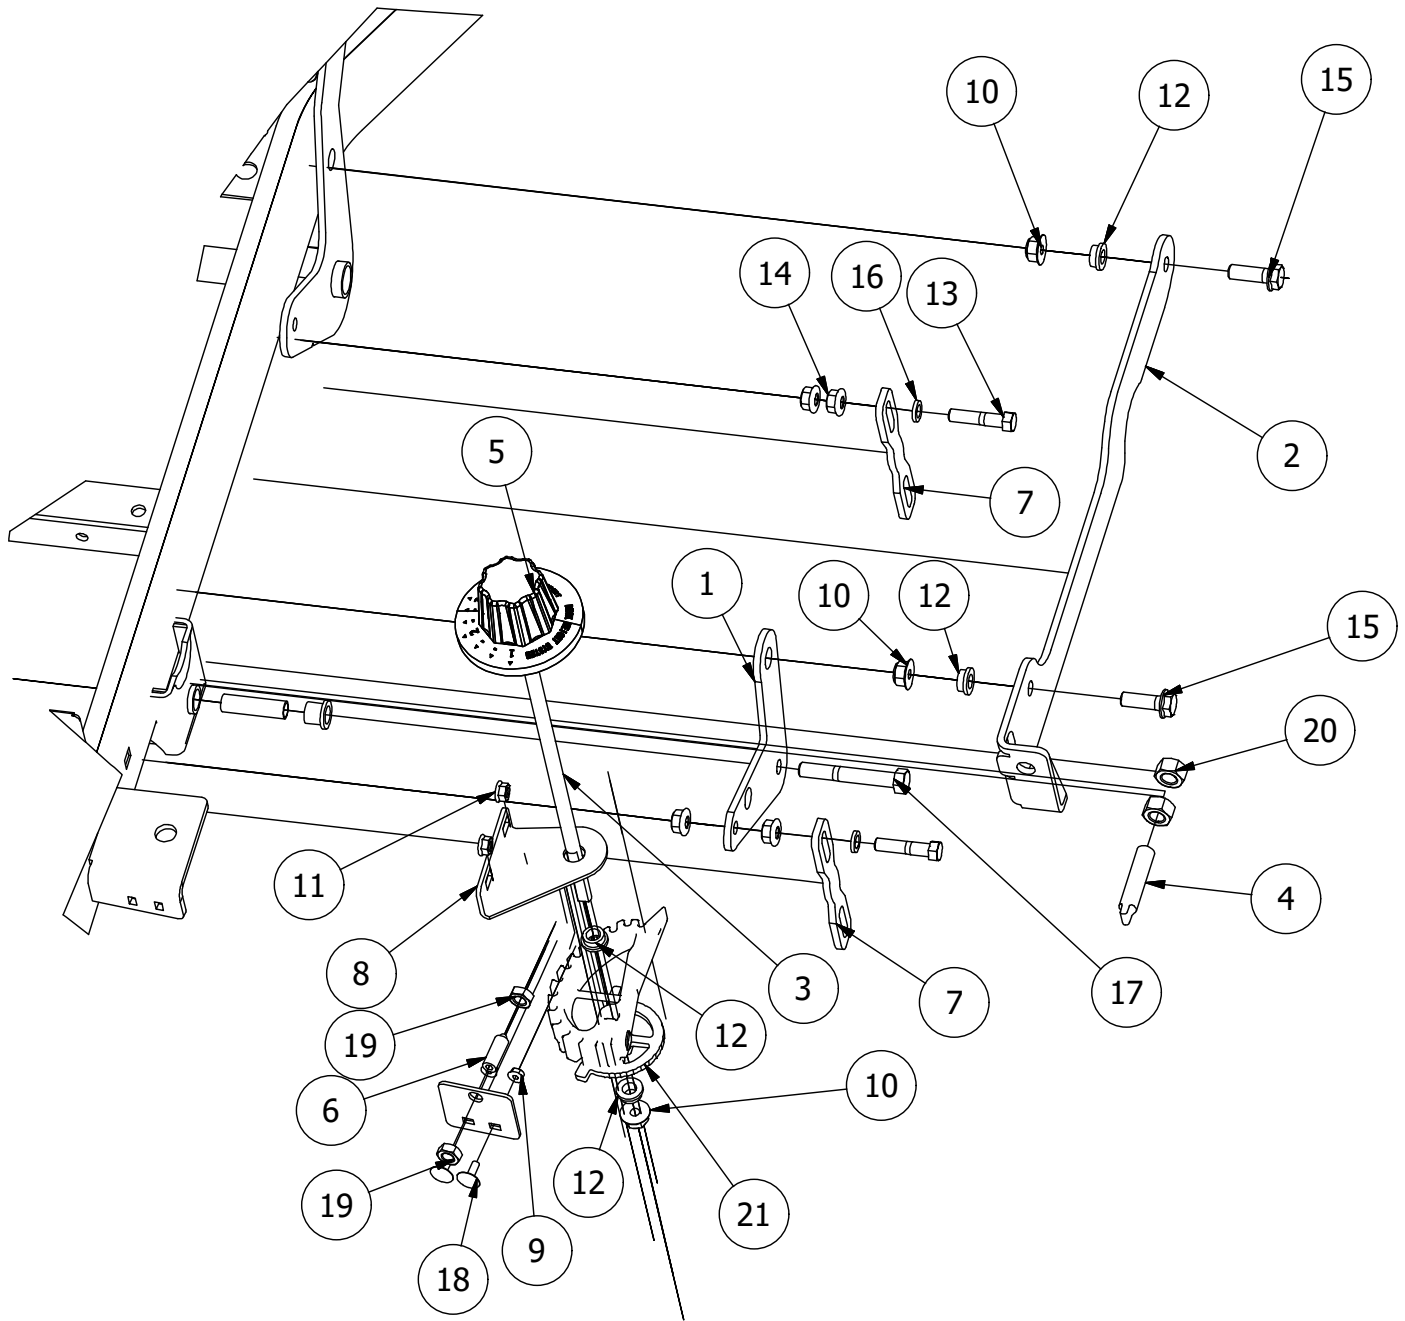

# Height Indicator Assembly

Height Indicator Parts List			
ITEM	QTY	PART NUMBER	DESCRIPTION
1	13	413-0006-00	5/16-18 HEX FLANGE NUT W/SERR ZINC
2	8	413-0002-00	1/2-13 NYLON INSERT FLANGE LOCKNUT ZC YELLOW
3	2	418-0053-00	3/8-16 X 1 CARRIAGE BOLT ZINC
4	4	410-0068-00	5/8" ID X 3/4" OD X 3/4" LENGTH FLANGE BUSHING
5	2	425-0004-00	Mower Drive Arm Hub & Deck Lift Arm Spacer
6	1	490-0058-00	RZ-HD Mower Frame Assembly
7	1	490-0057-00	RZ-HD Mower Frame for 48" Deck

# DETAIL A

Height Indicator Parts List			
ITEM	QTY	PART NUMBER	DESCRIPTION
1	1	431-0006-00	RZ Deck Height Brtk Right Side
2	1	435-0008-00	Mower Deck Height Arm Right Link
3	1	437-0003-00	Mower Deck Height Selector Shaft
4	1	444-0001-00	Mower HEIGHT SELECTOR CAM PIN
5	1	445-0002-00	Mower Deck Height Control Knob
6	1	434-0006-00	Deck Height Detent Spring Plunger
7	4	435-0013-00	Mower Deck Link
8	1	439-0074-00	Mower Deck Height Indicator Rod Bracket
9	6	413-0023-00	1/4-20 HEX FLANGE NUT W/SERR ZINC
10	8	413-0002-00	1/2-13 NYLON INSERT FLANGE LOCKNUT ZC YELLOW
11	4	413-0004-00	3/8-16 HEX FLANGE NUT W/SERR ZINC
12	7	410-0009-00	1/2" ID X 3/4" OD X 3/8" LENGTH FLANGE BUSHING
13	4	418-0046-00	7/16-14 X 2 HEX C/S GR 5 ZINC YELLOW
14	8	413-0011-00	7/16-14 HEX FLANGE NUT W/SERR ZINC YELLOW
15	4	418-0047-00	1/2-13 X 1-1/2 HEX FLANGE BOLT ZINC YELLOW
16	4	419-0010-00	.443 ID X .750 OD X .125 THK NYLON BLACK
17	2	418-0042-00	1/2-13 X 3-1/2 HEX C/S GR 5 ZINC YELLOW
18	2	418-0052-00	1/4-20 X 3/4 CARRIAGE BOLT ZINC
19	2	413-0037-00	1/2-13 HEX JAM NUT ZINC
20	2	413-0048-00	5/8-11 HEX NUT ZINC YELLOW
21	1	490-0045-00	Mower Deck Height Cam Casting