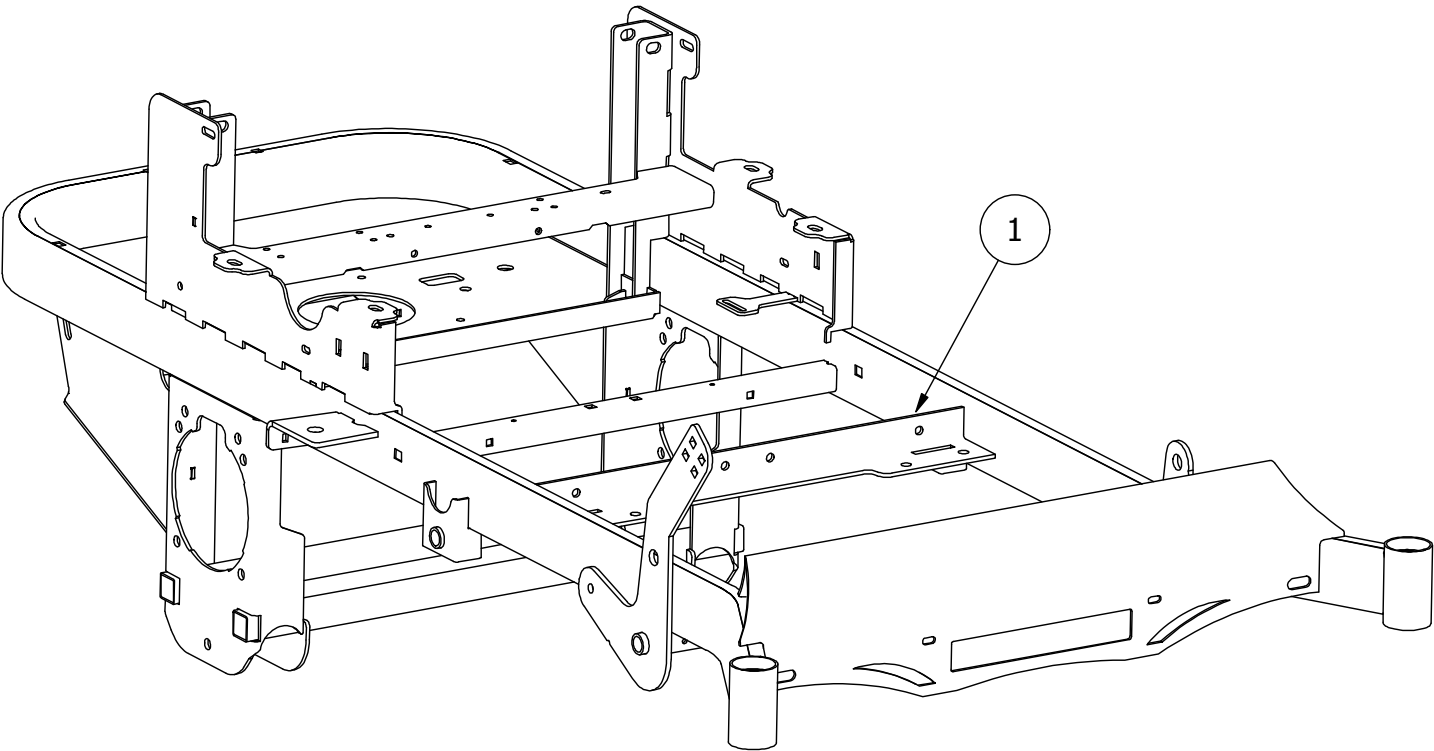

# TABLE OF CONTENTS

<b>FRAMES.....</b>	<b>3-4</b>
RZ HD FRAME FOR 48" DECK.....	3
RZ HD FRAME .....	4
<b>FRONT FORK ASSEMBLY.....</b>	<b>5</b>
<b>FLOORBOARD ASSEMBLY.....</b>	<b>6-7</b>
<b>BRAKE ASSEMBLY .....</b>	<b>8</b>
<b>HEIGHT INDICATOR ASSEMBLY.....</b>	<b>9-13</b>
<b>DRIVE ARM ASSEMBLY .....</b>	<b>14-15</b>
<b>SEAT BASE AND PUMP IDLER ASSEMBLY.....</b>	<b>16-18</b>
SEAT BASE ASSEMBLY .....	17
PUMP IDLER ASSEMBLY .....	18
<b>GAS TANK ASSEMBLY.....</b>	<b>19-20</b>
<b>TRANSMISSION ASSEMBLY.....</b>	<b>21-22</b>
<b>DECKS.....</b>	<b>23-36</b>
48" DECK ASSEMBLY 1 .....	23-24
48" DECK ASSEMBLY 2 .....	25-26
54" DECK ASSEMBLY 1 .....	27-28
54" DECK ASSEMBLY 2 .....	29-30
61" DECK ASSEMBLY 1 .....	31-32
61" DECK ASSEMBLY 2 .....	33-34
DECK CHUTE ASSEMBLY .....	35
DECK SPINDLE.....	36
<b>KAWASAKI FR 691.....</b>	<b>37</b>
<b>KAWASAKI FR 730.....</b>	<b>38</b>
<b>DECALS .....</b>	<b>39-40</b>

# RZ-HD Frame for 48" Deck

Parts List			
ITEM	QTY	PART NUMBER	DESCRIPTION
1	1	490-0057-00	RZ HD Mower Frame for 48 deck