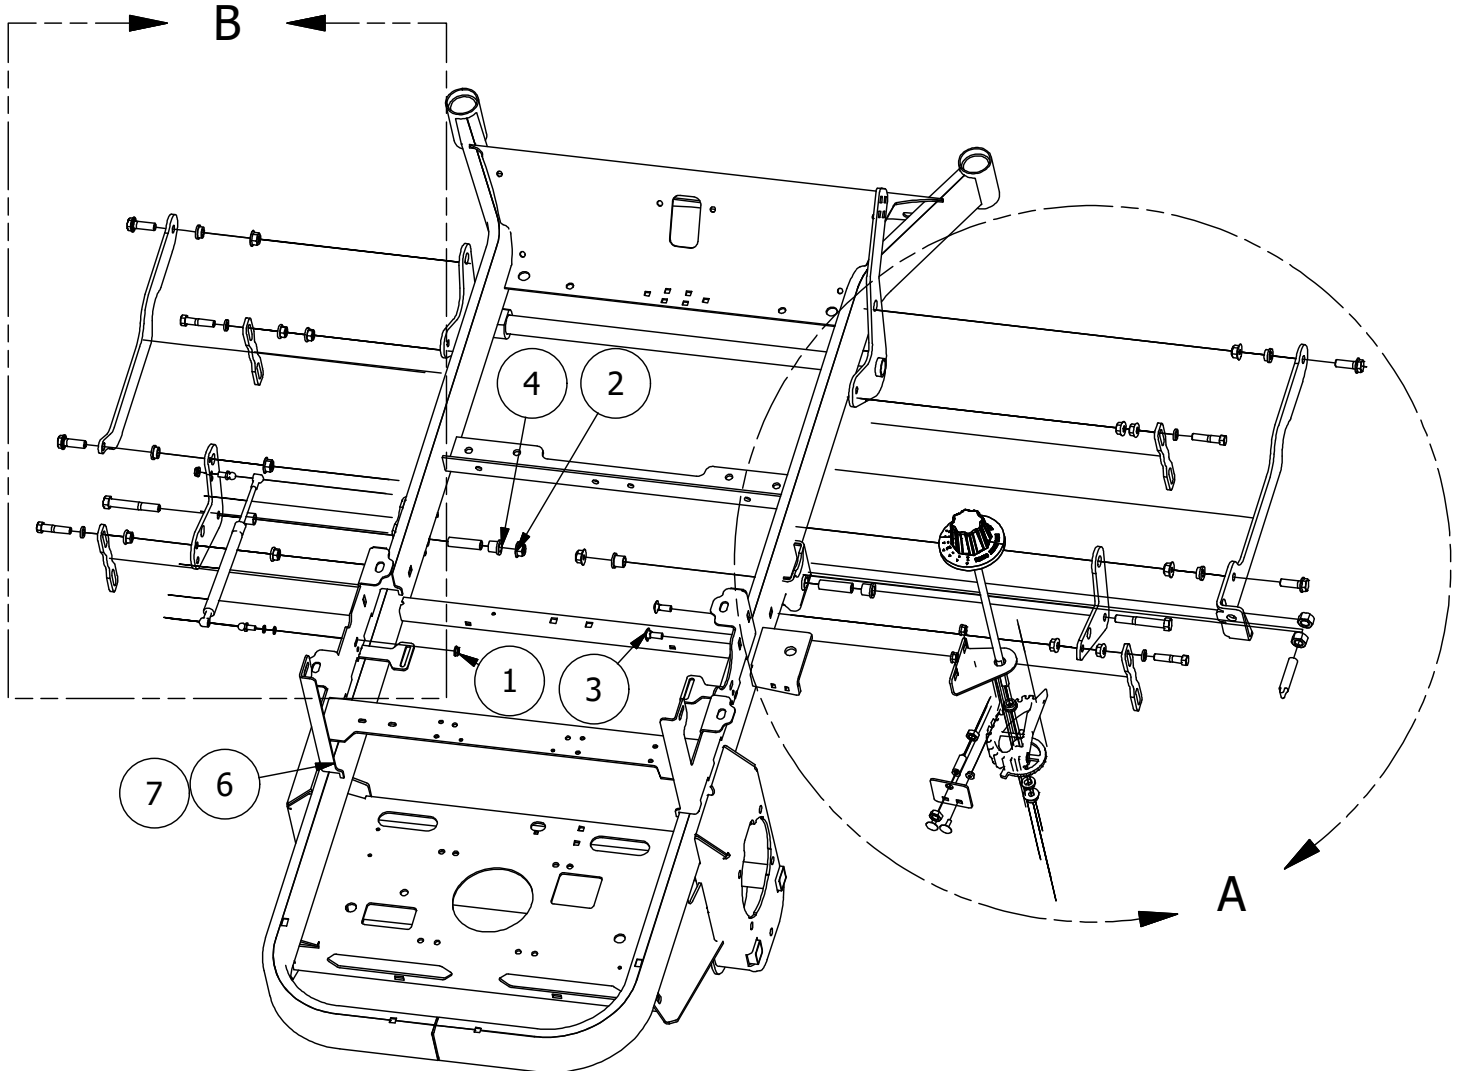

# Height Indicator Assembly

Height Indicator Parts List			
ITEM	QTY	PART NUMBER	DESCRIPTION
1	13	413-0006-00	5/16-18 HEX FLANGE NUT W/SERR ZINC
2	8	413-0002-00	1/2-13 NYLON INSERT FLANGE LOCKNUT ZC YELLOW
3	2	418-0053-00	3/8-16 X 1 CARRIAGE BOLT ZINC
4	4	410-0068-00	5/8" ID X 3/4" OD X 3/4" LENGTH FLANGE BUSHING
5	2	425-0004-00	Mower Drive Arm Hub & Deck Lift Arm Spacer
6	1	490-0058-00	RZ-HD Mower Frame Assembly
7	1	490-0057-00	RZ-HD Mower Frame for 48" Deck

# DETAIL A

Height Indicator Parts List			
ITEM	QTY	PART NUMBER	DESCRIPTION
1	1	431-0006-00	RZ Deck Height Brtk Right Side
2	1	435-0008-00	Mower Deck Height Arm Right Link
3	1	437-0003-00	Mower Deck Height Selector Shaft
4	1	444-0001-00	Mower HEIGHT SELECTOR CAM PIN
5	1	445-0002-00	Mower Deck Height Control Knob
6	1	434-0006-00	Deck Height Detent Spring Plunger
7	4	435-0013-00	Mower Deck Link
8	1	439-0074-00	Mower Deck Height Indicator Rod Bracket
9	6	413-0023-00	1/4-20 HEX FLANGE NUT W/SERR ZINC
10	8	413-0002-00	1/2-13 NYLON INSERT FLANGE LOCKNUT ZC YELLOW
11	4	413-0004-00	3/8-16 HEX FLANGE NUT W/SERR ZINC
12	7	410-0009-00	1/2" ID X 3/4" OD X 3/8" LENGTH FLANGE BUSHING
13	4	418-0046-00	7/16-14 X 2 HEX C/S GR 5 ZINC YELLOW
14	8	413-0011-00	7/16-14 HEX FLANGE NUT W/SERR ZINC YELLOW
15	4	418-0047-00	1/2-13 X 1-1/2 HEX FLANGE BOLT ZINC YELLOW
16	4	419-0010-00	.443 ID X .750 OD X .125 THK NYLON BLACK
17	2	418-0042-00	1/2-13 X 3-1/2 HEX C/S GR 5 ZINC YELLOW
18	2	418-0052-00	1/4-20 X 3/4 CARRIAGE BOLT ZINC
19	2	413-0037-00	1/2-13 HEX JAM NUT ZINC
20	2	413-0048-00	5/8-11 HEX NUT ZINC YELLOW
21	1	490-0045-00	Mower Deck Height Cam Casting