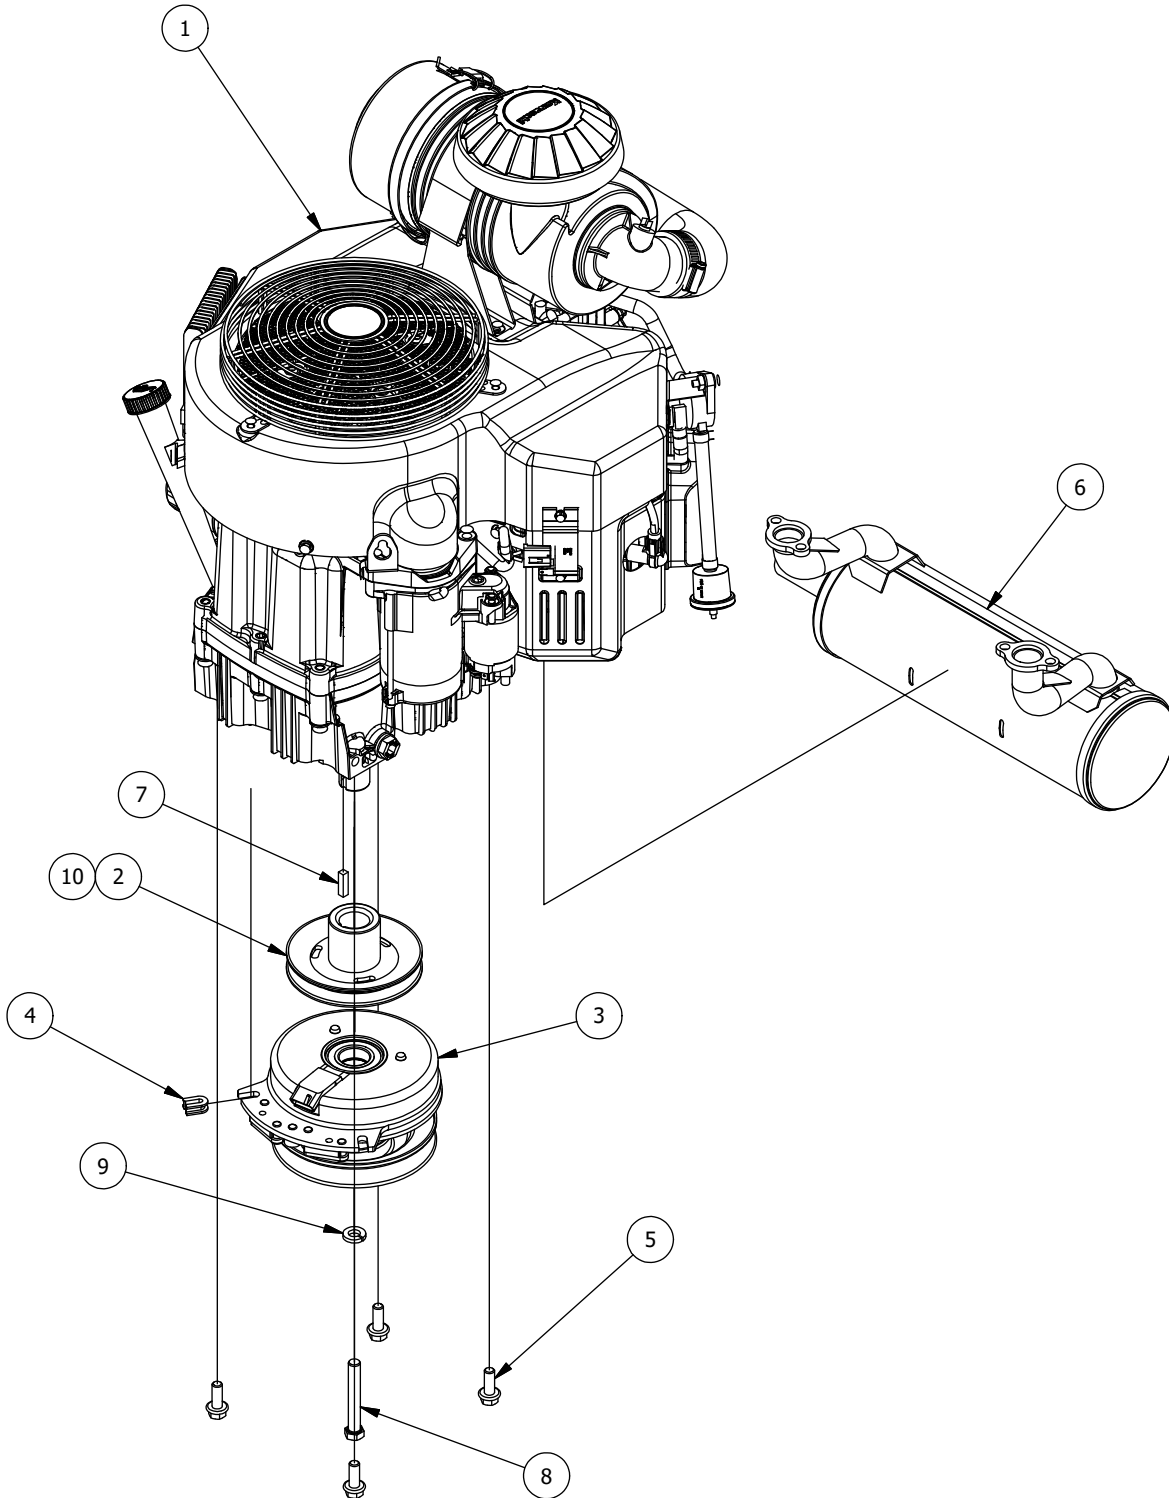

Kawasaki FR 691 Engine

Kawasaki FR691cc Engine assembly			
ITEM	QTY	PART NUMBER	DESCRIPTION
1	1	415-0021-00	FR691cc Engine
2	1	433-0001-00	Drive Pulley, A Belt
3	1	470-0002-00	PTO Clutch
4	1	437-0025-00	Mower Rotation Stop Brkt Sleeve
5	4	418-0023-00	3/8-16 X 1-1/8 IND HWH W/SERR TRI LOB ZY
6	1	415-0065-00	Exhaust System Kawasaki FX 850cc engine
7	1	442-0001-00	1/4 X 1 SQUARE KEY STOCK
8	1	418-0022-00	7/16-20 X 3 HEX C/S GR 8 ZC YELLOW
9	1	419-0005-00	7/16 SPLIT LOCKWASHER GR 8 ZC YELLOW
10	1	433-0002-00	Drive Pulley, B Belt (Only with HTG16 Transmissions)