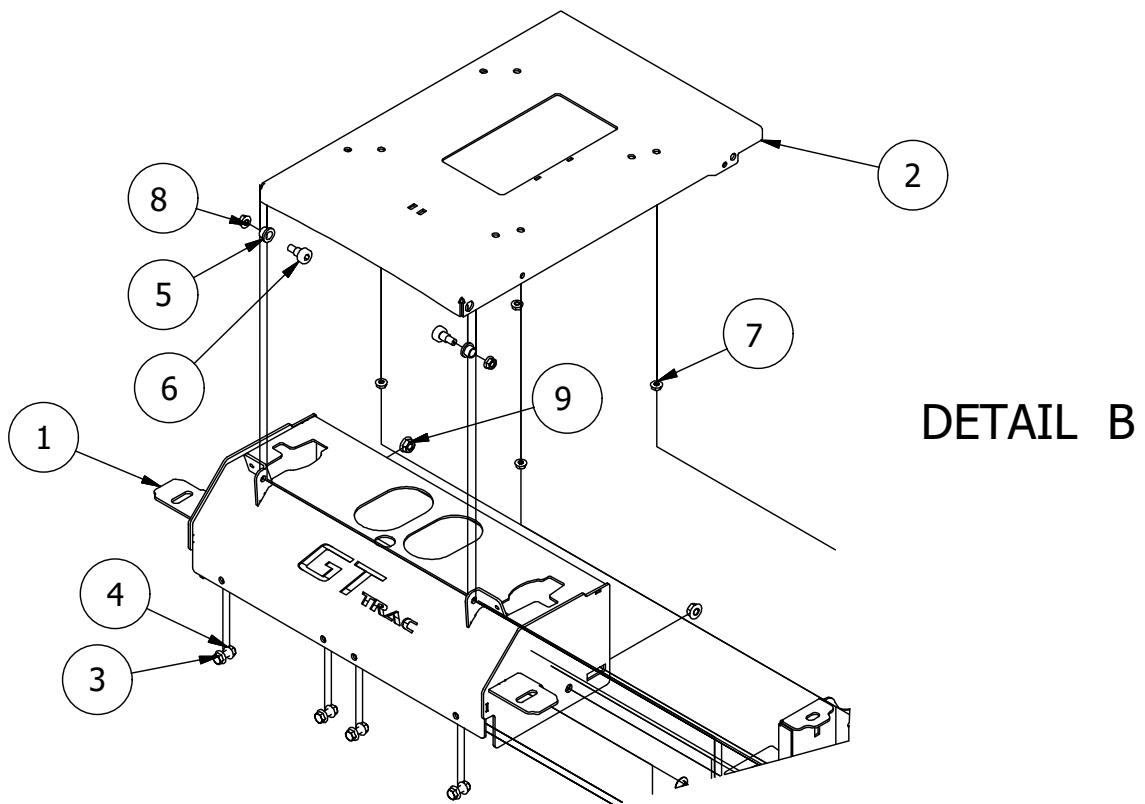

Seat Base Assembly

DETAIL B

Parts List			
ITEM	QTY	PART NUMBER	DESCRIPTION
1	1	490-0023-00	Mower Seat Base Assembly
2	1	439-0113-00	RZ Mower Seat Brtk
3	4	418-0040-00	3/8-16 X 1 HEX FLANGE BOLT GR 8 ZC YELLOW
4	4	413-0004-00	3/8-16 HEX FLANGE NUT W/SERR ZINC
5	2	410-0010-00	1/2" ID X 5/8" OD X 1/2" LENGTH FLANGE BUSHING
6	2	418-0038-00	1/2 X 1/2 SOCKET SHOULDER BOLT ZC YELLOW
7	4	413-0019-00	5/16-18 NYLON INSERT FLANGE L/NUT ZINC
8	2	413-0029-00	3/8-16 NYLON INSERT FLANGE L/NUT ZC YELLOW
9	4	413-0001-00	7/16-14 HEX FLANGE NUT W/SERR ZINC
10	1	471-0024-00	BushRanger Seat