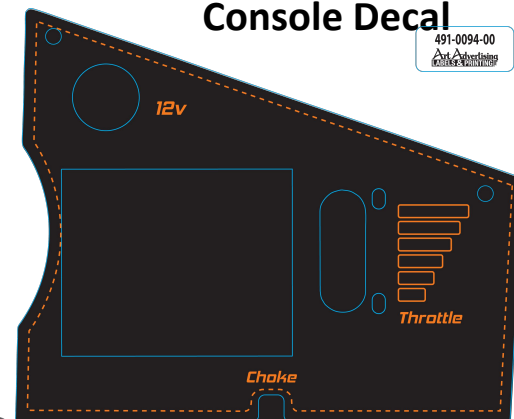

491-0033-03  
Drive Arm Decals

491-0077-00  
EPA Decal

491-0079-00  
BushRanger Front Decal

491-0094-00  
Console Decal

491-0064-00  
48" Deck Decal

**XTF-48**

491-0030-00  
54" Deck Decal

**XTF-54**