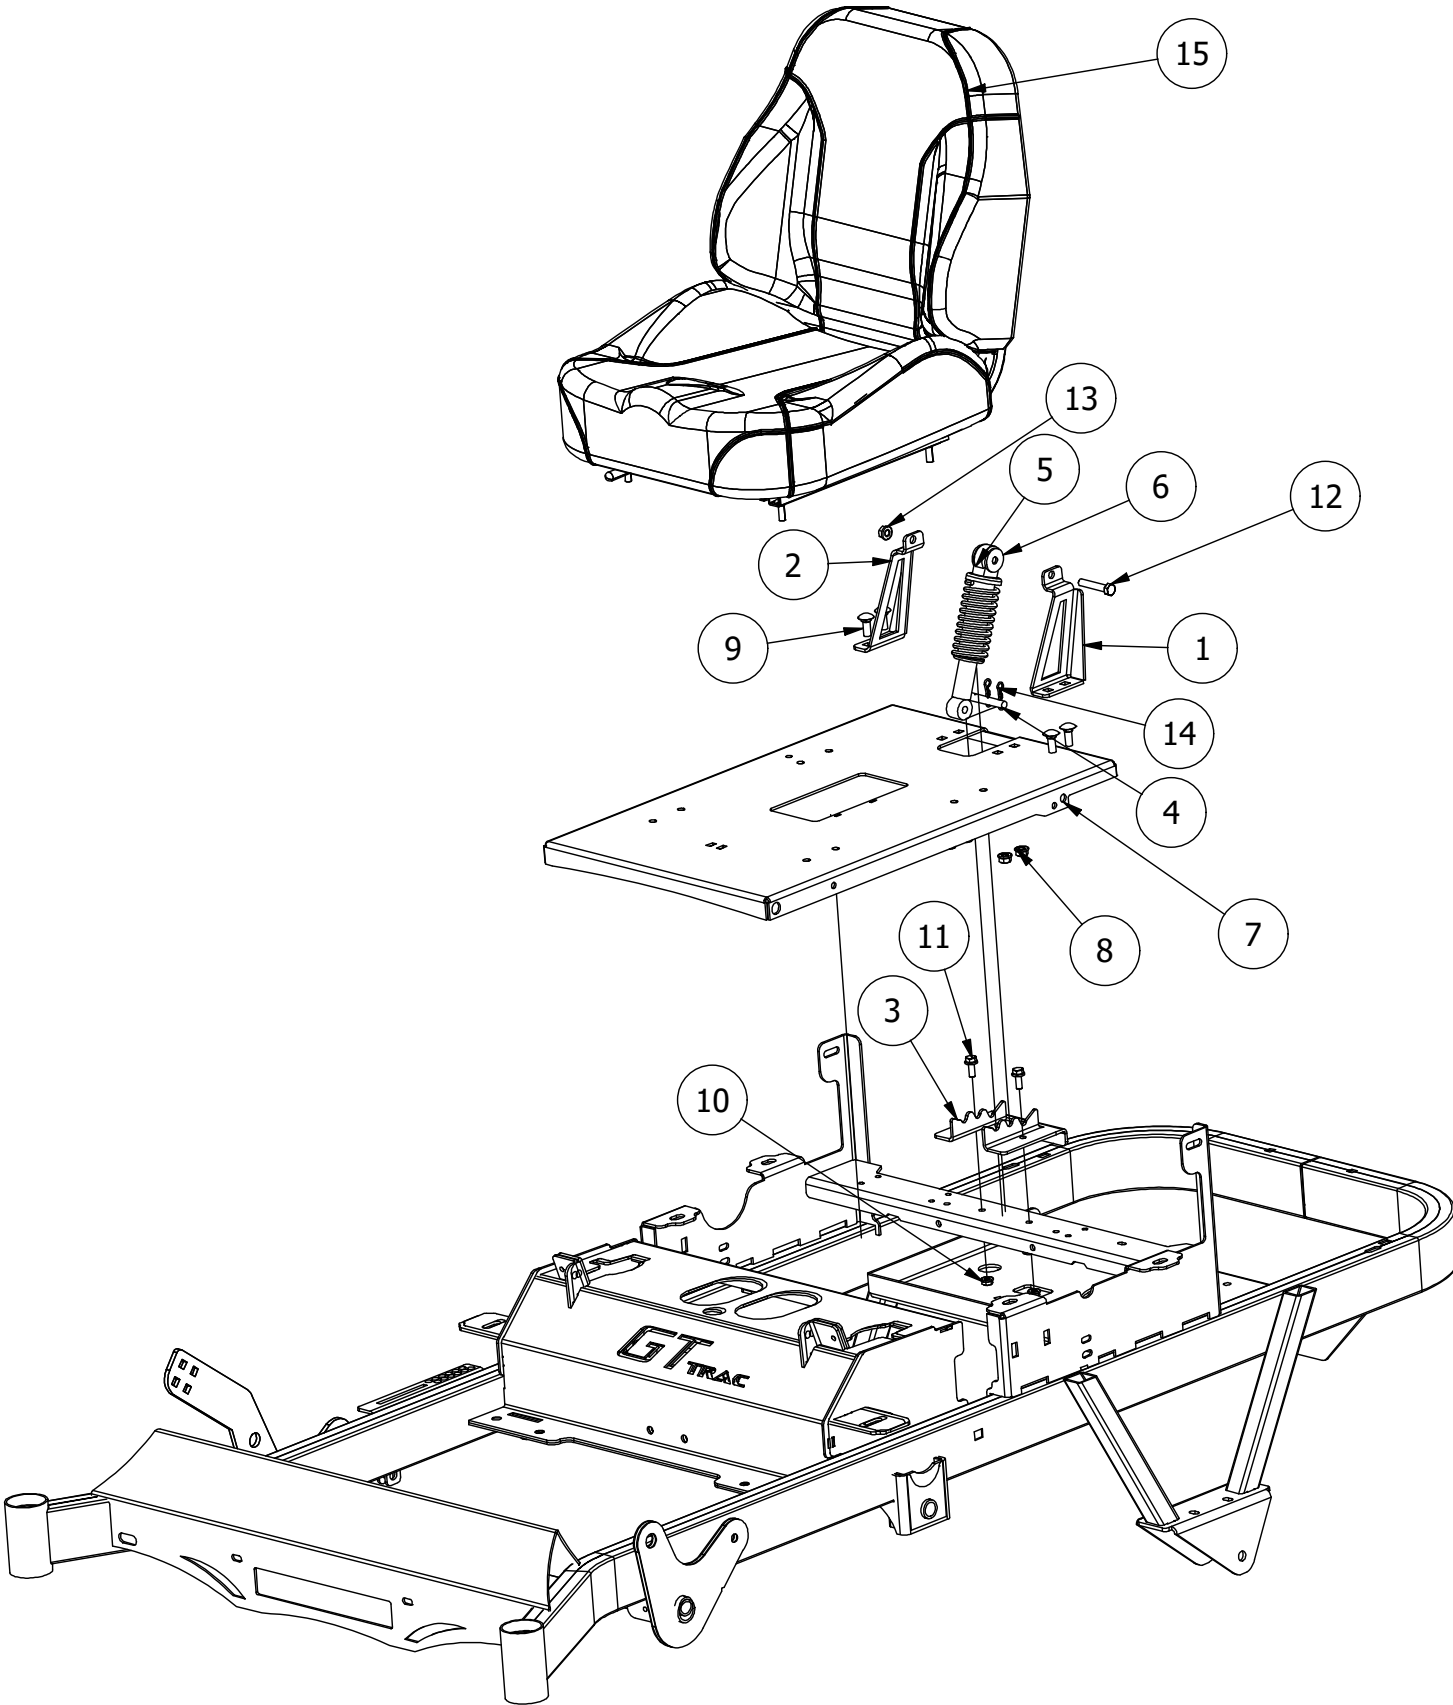

Seat Assembly

PARTS LIST			
ITEM	QTY	PART NUMBER	DESCRIPTION
1	1	439-0427-00	RZ Mower Seat Shock upper mount brkt Left
2	1	439-0428-00	RZ Mower Seat Shock upper mount brkt Right
3	1	439-0429-00	RZ Mower Seat Shock lower mount brkt
4	1	444-0004-00	RZ Mower Seat Shock 10mm pin
5	1	487-0009-00	2020 RZ/RZ Pro Seat Shock
6	2	419-0028-00	flat washer 1.25OD-.38ID- .125 thick Black Plastic
7	1	439-0430-00	RZ Mower Seat Brtk
8	4	413-0020-00	3/8-16 HEX FLANGE NUT W/SERR ZINC YELLOW
9	4	418-0045-00	3/8-16 X 1 CARRIAGE BOLT ZINC YELLOW GR8
10	2	413-0022-00	5/16-18 HEX FLANGE NUT W/SERR ZINC YELLOW
11	2	418-0048-00	5/16-18 X 3/4 HEX FLANGE BOLT GR 8 ZC YELLOW
12	1	418-0113-00	3/8-16 X 2 HEX BOLT GR 5 ZINC YELLOW
13	1	413-0029-00	3/8-16 NYLON INSERT FLANGE L/NUT ZC YELLOW
14	2	620-1002-00	Bow Tie Clip
15	1	471-0023-00	BushRanger RZ Pro Seat