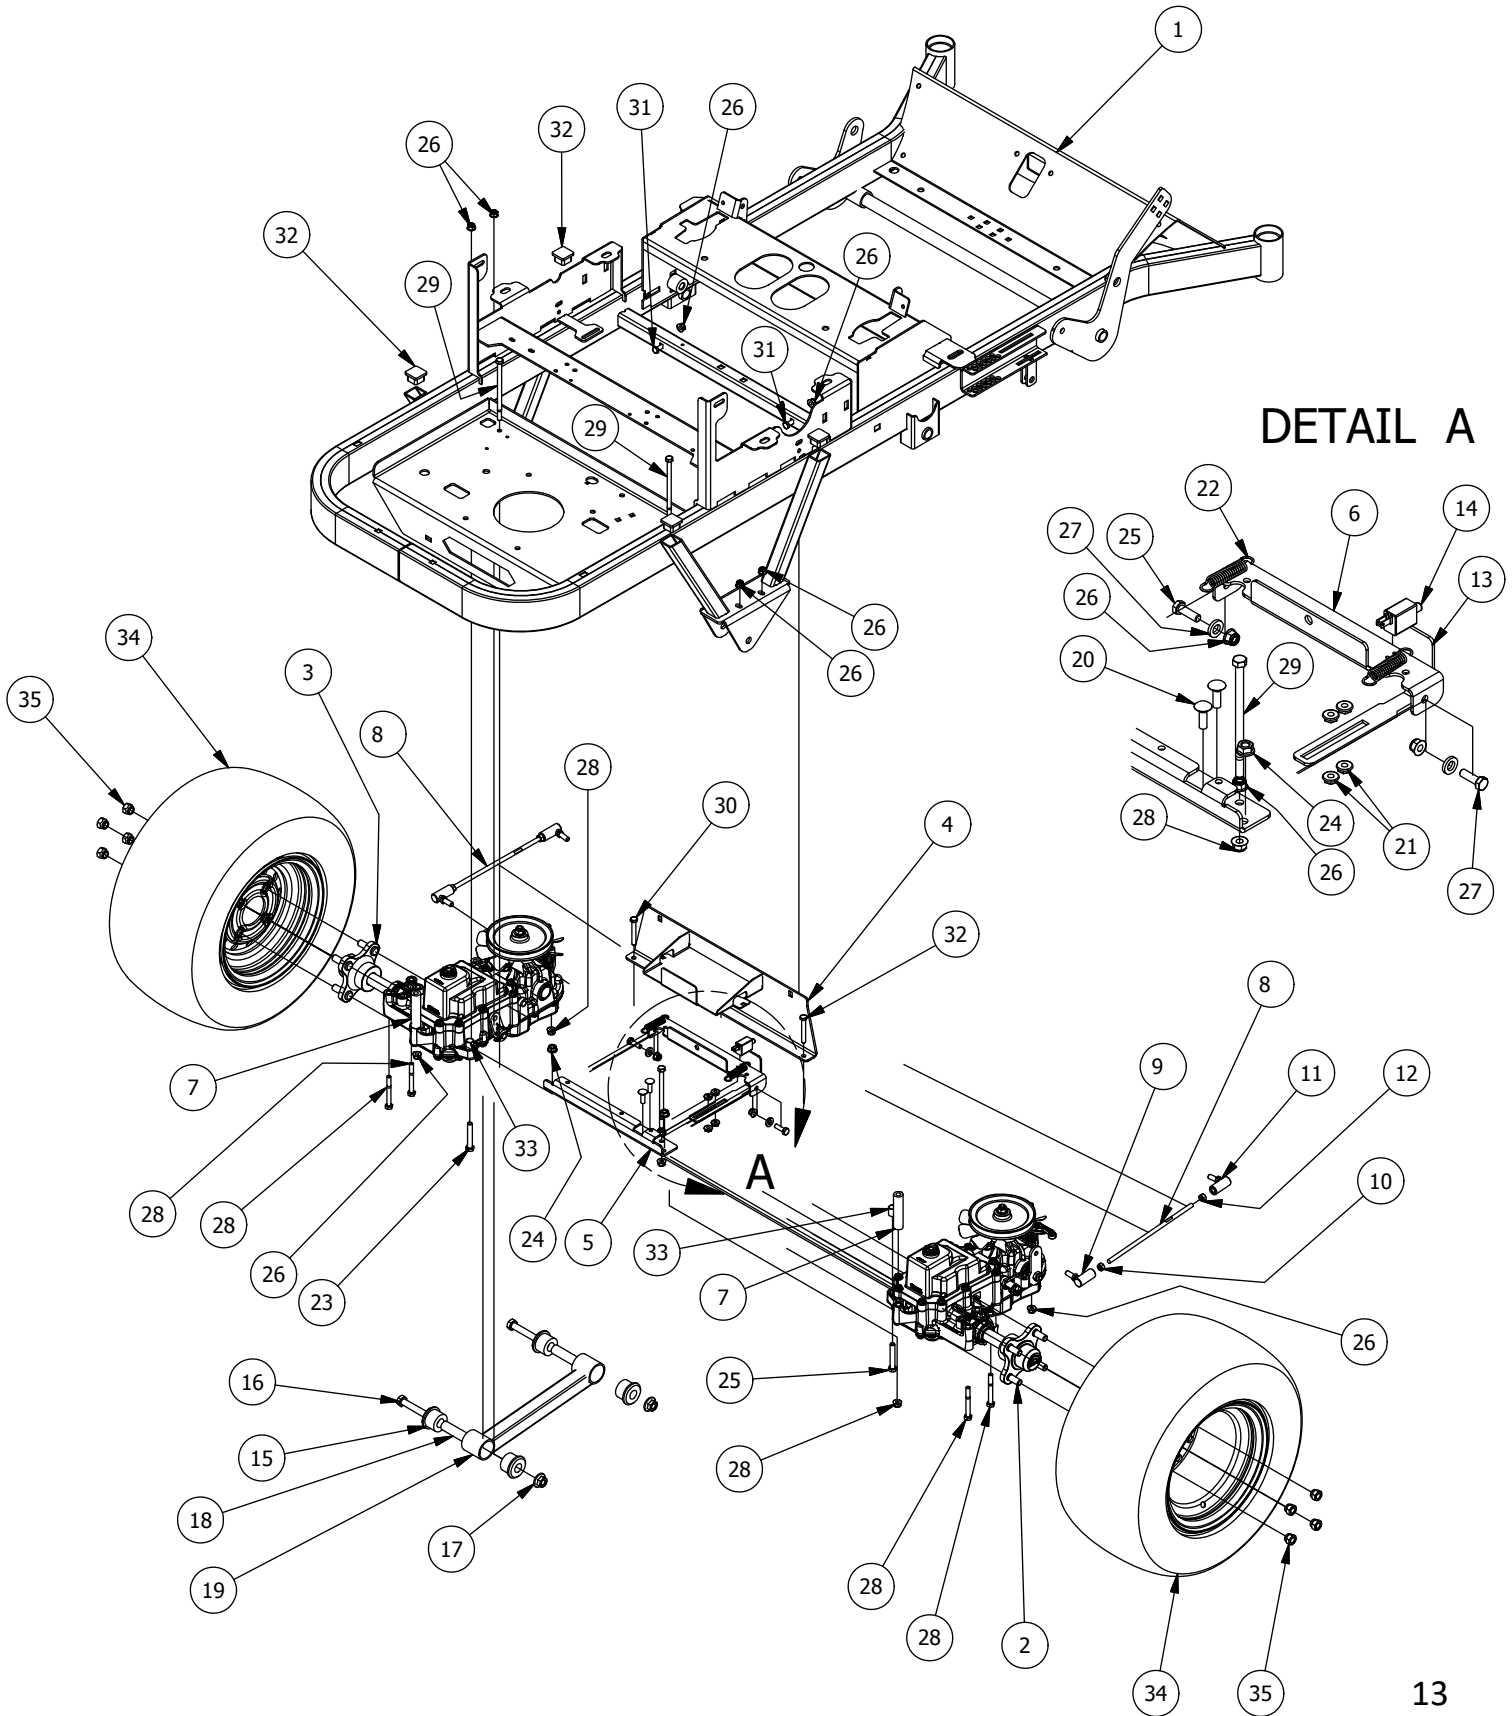

Transmission Assembly

RZ Tuff Torq Transaxle Assembly			
ITEM	QTY	PART NUMBER	DESCRIPTION
1	1	490-0026-00	Mower RZ TTQ Frame Assembly
2	1	450-0017-00	TZ-450 Right Side Hydrostatic Transmission
3	1	450-0018-00	TZ-450 Left Side Hydrostatic Transmission
4	1	490-0027-00	Mower TTQ Battery Box Assembly
5	1	439-0098-00	Mower TTQ Transmission Mount Brace
6	1	439-0018-00	Mower TTQ Brake Rod Bracket
7	2	425-0023-00	Mower TTQ Hydrostatic Transmission rear spacer
8	2	435-0020-00	Mower Drive Arm Rod TTQ 400 & 300 Transmission
9	2	410-0001-00	Control Arm Rod End, Right
10	2	413-0035-00	5/16-24 HEX NUT ZINC
11	2	410-0002-00	Control Arm Rod End, Left
12	2	413-0003-00	5/16 Hex Nut Left hand thread
13	1	439-0066-00	Mower Standard Transmission Brake Interlock Bracket
14	1	486-0030-00	Safety Switch
15	8	732-2000-00	Large MTV A-Arm Bushing
16	4	418-0021-00	1/2-13 X 3-3/4 HEX C/S GR 5 ZINC
17	4	413-0017-00	1/2-13 NYLON INSERT FLANGE LOCKNUT ZINC W/SERRATIONS
18	4	732-2001-00	Large MTV A-Arm Bushing Sleeve
19	2	490-0047-00	2019 all RZ Deck Stabilizer assembly
20	2	418-0010-00	5/16-18 X 1 CARRIAGE BOLT ZINC
21	8	413-0006-00	5/16-18 HEX FLANGE NUT W/SERR ZINC
22	2	434-0003-00	Brake Pedal Release Spring
23	2	418-0107-00	3/8-16 X 2-1/4 HEX FLANGE BOLT GR 8 ZC YELLOW
24	3	413-0020-00	3/8-16 HEX FLANGE NUT W/SERR ZINC YELLOW
25	2	418-0108-00	5/16 x1 Hex C/S (GR8) ZC/Yel
26	14	613-8049-00	5/16-18 Nylon Insert Flange Nut Zinc Orange Nylon
27	2	419-0015-00	3/8" ID X 3/4" OD X 1/8" THK BRONZE WASHER
28	4	418-0093-00	5/16-18 UNC-2.75 Hex Bolt TTQ Transmission
29	3	418-0092-00	5/16-18 UNC-5.5 Hex Bolt TTQ Transmission
30	2	618-2034-00	5/16" x 2-1/4" Hex Hd Cap Scr.
31	2	618-2071-00	5/16-18X 2" Hex Head Cap Screw
32	4	714-1002-00	1-1/4"x1-1/4" Black Tube Plug
33	2	725-1011-00	11/16"x 1/2" x 5/8" Spacer
34	2	422-0004-00	Mower TTQ Rear Wheel and Tire Assembly
35	8	413-0015-00	1/2-20 WHEEL NUT 60 DEGREE GR 5 ZINC