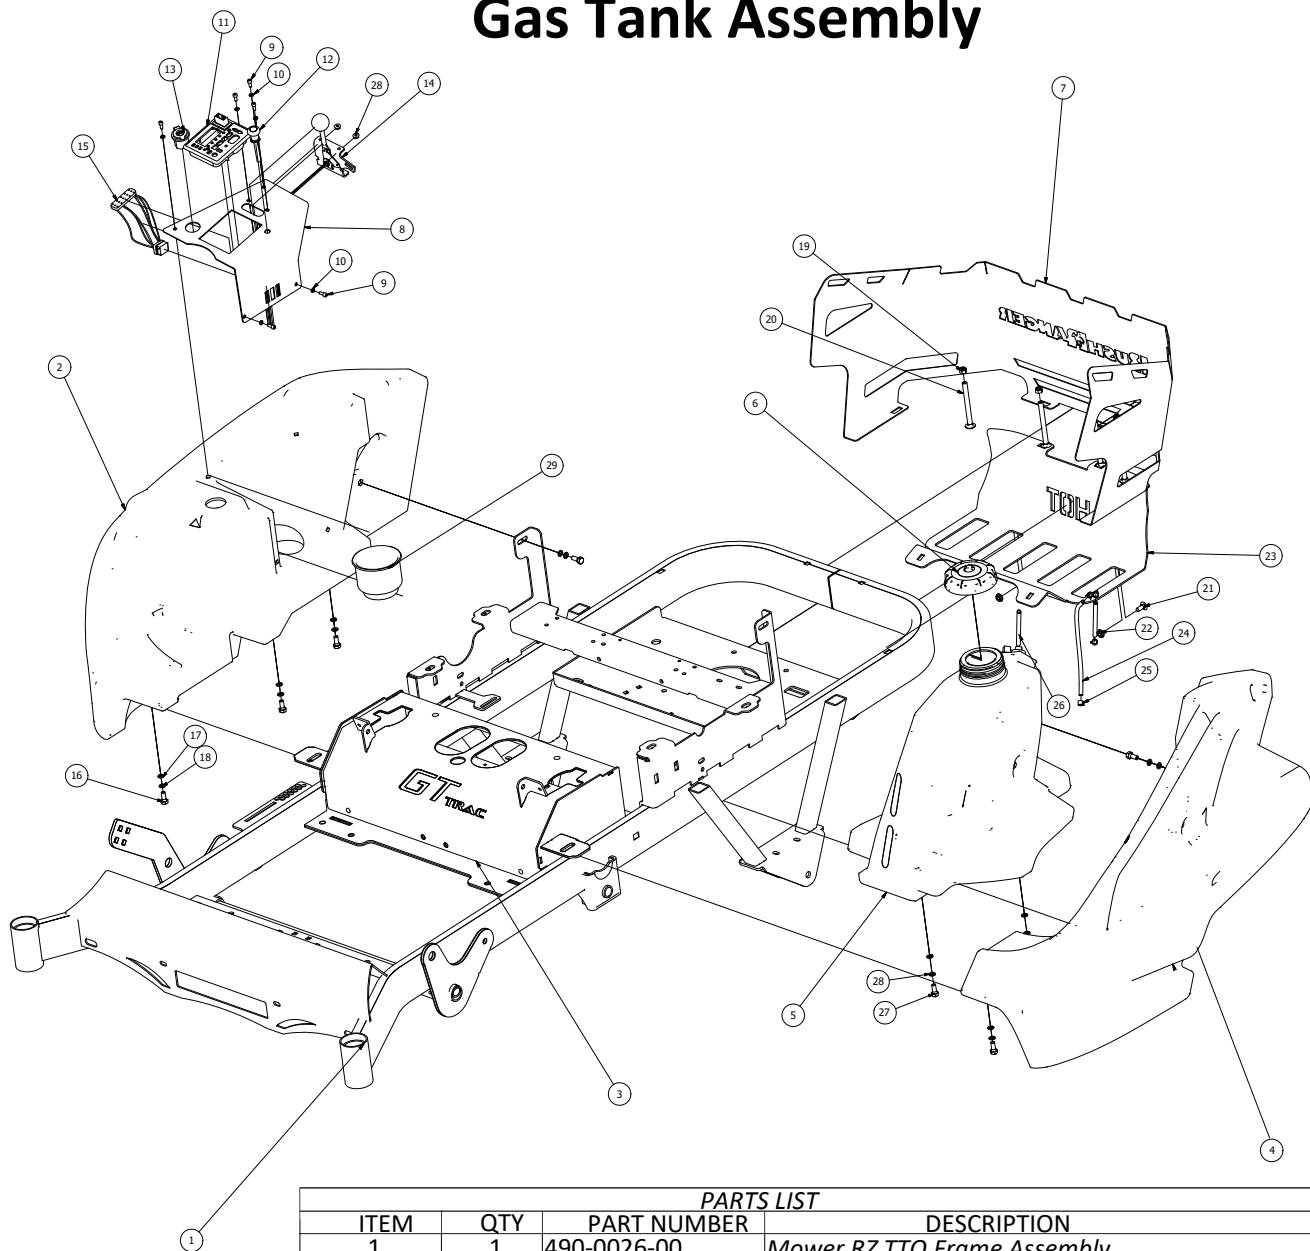

Gas Tank Assembly

PARTS LIST

ITEM	QTY	PART NUMBER	DESCRIPTION
1	1	490-0026-00	Mower RZ TTQ Frame Assembly
2	1	467-0018-00	Spartan RZ Right Fender
3	1	490-0023-00	Mower Seat Base Assembly
4	1	467-0019-00	Spartan RZ Left Fender
5	1	467-0017-00	Spartan RZ Gas Tank Assembly
6	1	467-0008-00	Tank Fill Neck Non-Venting Cap
7	1	439-0192-00	BushRanger RZ Engine Cowling
8	1	439-0022-00	Mower Control Panel Bracket
9	6	418-0055-00	10-24 X 1/2 SOCKET C/S 18-8 SS
10	6	419-0011-00	#10 SPLIT LOCKWASHER 18-8 SS
11	1	486-0004-00	Mower Control Console, Carbureted Engine
12	1	464-0002-00	Choke Cable
13	1	677-2075-00	12 Volt Auxilliary Plug
14	1	464-0001-00	Mower Throttle Cable Assembly w / Handle
15	1	486-0011-00	Kawasaki 730cc Harness
16	8	418-0054-00	5/16-18 X 3/4 HEX C/S ZINC
17	8	419-0007-00	1/2 USS FLAT WASHER ZINC
18	8	419-0009-00	5/16 SPLIT LOCKWASHER ZINC
19	4	413-0013-00	3/8-16 NYLON INSERT FLANGE LOCKNUT ZINC
20	4	418-0018-00	3/8-16 X 4 CARRIAGE BOLT ZINC
21	2	418-0008-00	5/16-18 X 3/4 CARRIAGE BOLT ZINC
22	2	413-0006-00	5/16-18 HEX FLANGE NUT W/SERR ZINC
23	1	439-0115-00	Mower Muffler Guard
24	1	751-1014-00	1/4 Fuel Line - Low Perm
25	4	472-0003-00	1/4 Spring Hose Clamp
26	1	451-0002-00	vapor vent line tube
27	1	418-0076-00	M6-1.0 X 16MM HEX FLANGE BOLT ZINC YELLOW
28	2	413-0008-00	10-24 NYLON INSERT LOCKNUT 18-8 SS
29	1	780-2220-00	Cup Holder