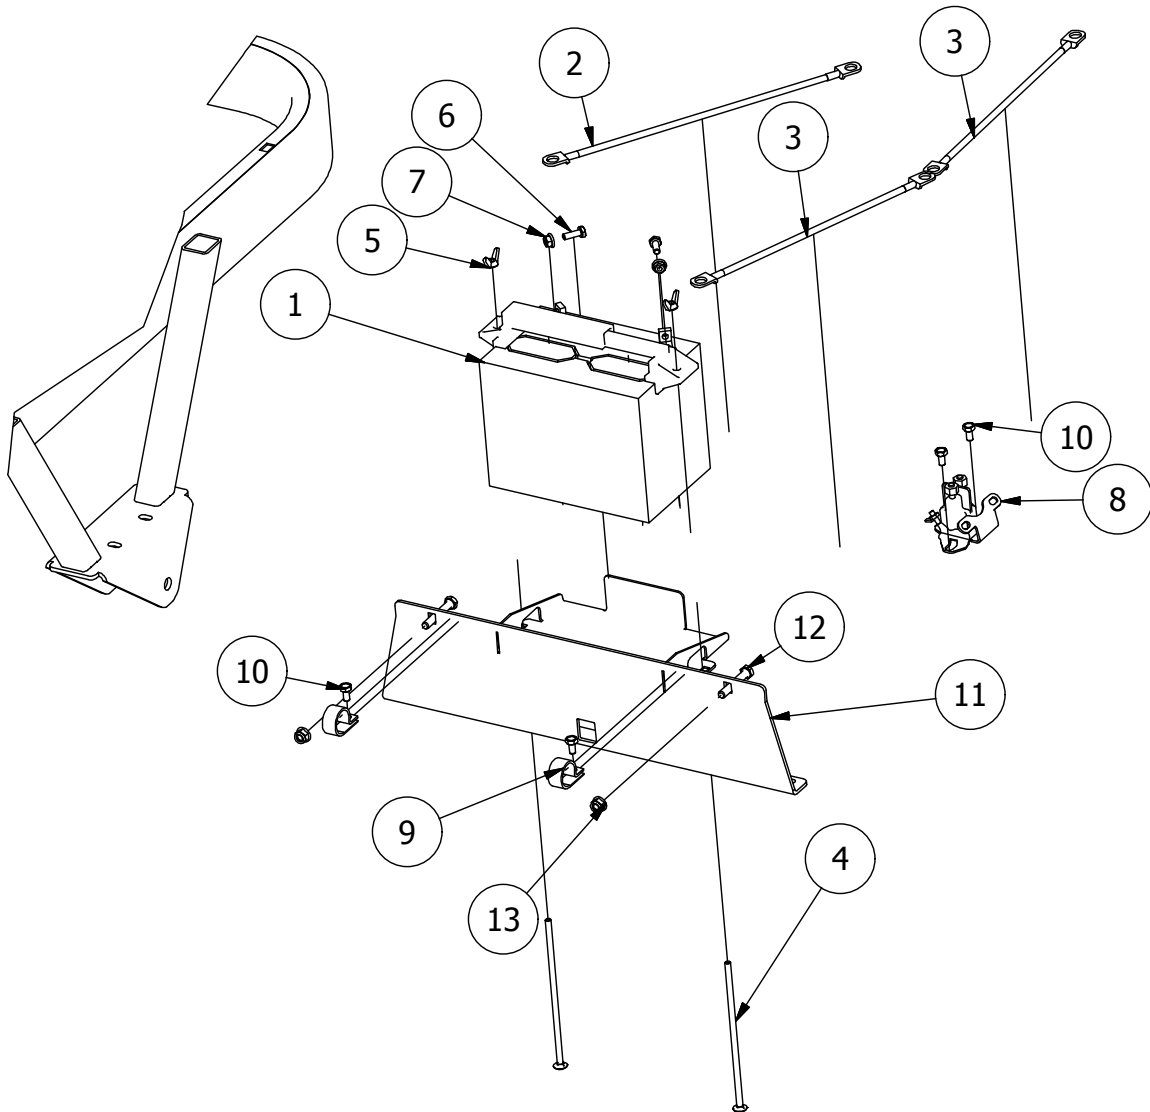

Battery Assembly

Detail A Parts List			
ITEM	QTY	PART NUMBER	DESCRIPTION
1	1	468-1004-00	12-V Mower Starter Battery
2	1	486-0017-00	Mower Negative Battery Cable 28" long
3	2	486-0018-00	Mower Positive Battery Cable 12" long
4	2	418-0034-00	1/4-20 X 7 CARRIAGE BOLT ZINC
5	2	413-0025-00	1/4-20 WING NUT ZINC
6	2	418-0035-00	1/4-20 X 3/4 HEX C/S GR 2 ZINC
7	4	413-0026-00	1/4-20 NYLON INSERT FLANGE L/NUT ZINC
8	1	486-0006-00	Mower Starter Solenoid
9	2	472-0002-00	1/2" CUSHIONED LOOP CLAMP
10	4	418-0025-00	1/4-20 X 1/2 HWH SLOT TYPE F TCS ZINC
11	1	490-0027-00	Mower TTQ Battery Box Assembly
12	2	618-2071-00	5/16-18X 2" Hex Head Cap Screw
13	2	613-8049-00	5/16-18 Nylon Insert Flange Nut Zinc Orange Nylon