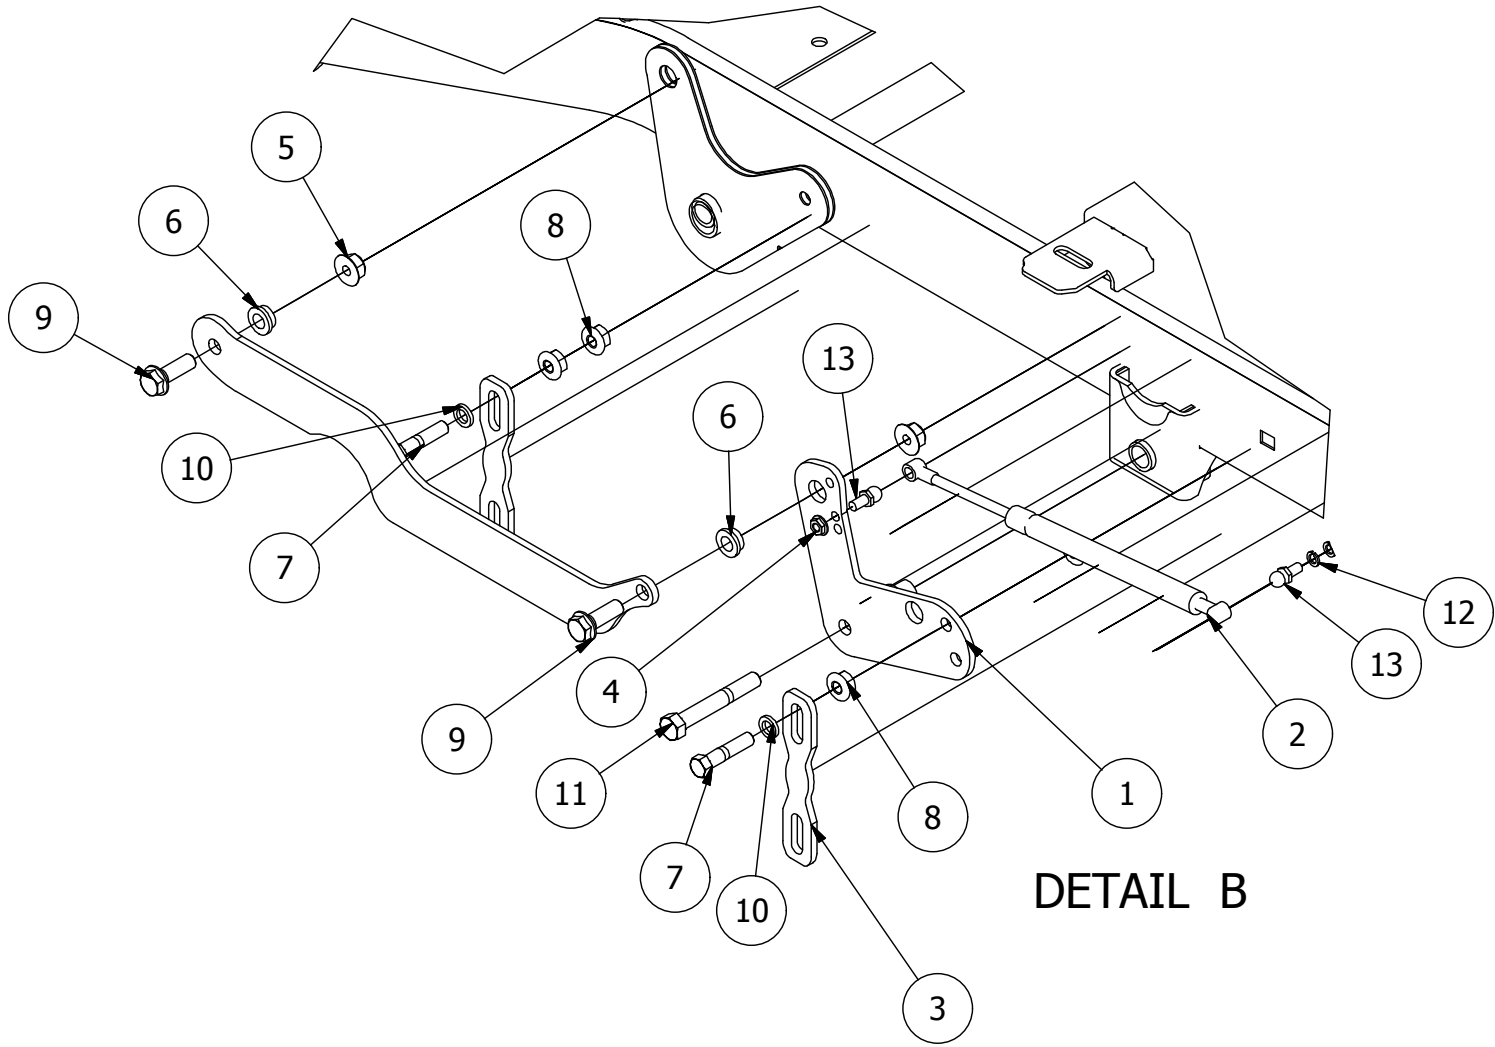

Deck Height Indicator Assembly

Deck Height Parts List

ITEM	QTY	PART NUMBER	DESCRIPTION
1	13	413-0006-00	5/16-18 HEX FLANGE NUT W/SERR ZINC
2	8	413-0002-00	1/2-13 NYLON INSERT FLANGE LOCKNUT ZC YELLOW
3	2	418-0053-00	3/8-16 X 1 CARRIAGE BOLT ZINC
4	4	410-0008-00	5/8" ID X 3/4" OD X 3/4" LENGTH FLANGE BUSHING

DETAIL A

Detail A Parts List			
ITEM	QTY	PART NUMBER	DESCRIPTION
1	1	431-0006-00	RZ Deck Height Brtk Right Side
2	4	435-0013-00	Mower Deck Link
3	8	413-0002-00	1/2-13 NYLON INSERT FLANGE LOCKNUT ZC YELLOW
4	7	410-0009-00	1/2" ID X 3/4" OD X 3/8" LENGTH FLANGE BUSHING
5	4	418-0046-00	7/16-14 X 2 HEX C/S GR 5 ZINC YELLOW
6	8	413-0011-00	7/16-14 HEX FLANGE NUT W/SERR ZINC YELLOW
7	4	418-0047-00	1/2-13 X 1-1/2 HEX FLANGE BOLT ZINC YELLOW
8	4	419-0010-00	.443 ID X .750 OD X .125 THK NYLON BLACK
9	2	418-0042-00	1/2-13 X 3-1/2 HEX C/S GR 5 ZINC YELLOW
10	1	435-0021-00	Mower TTQ Deck Height Arm Right Link

DETAIL B

Detail A Parts List			
ITEM	QTY	PART NUMBER	DESCRIPTION
1	1	431-0007-00	RZ Deck Height Brtk Left Actuator Side
2	1	434-0008-00	RZ Deck Assist Gas Spring
3	4	435-0013-00	Mower Deck Link
4	13	413-0006-00	5/16-18 HEX FLANGE NUT W/SERR ZINC
5	8	413-0002-00	1/2-13 NYLON INSERT FLANGE LOCKNUT ZC YELLOW
6	7	410-0009-00	1/2" ID X 3/4" OD X 3/8" LENGTH FLANGE BUSHING
7	4	418-0046-00	7/16-14 X 2 HEX C/S GR 5 ZINC YELLOW
8	8	413-0011-00	7/16-14 HEX FLANGE NUT W/SERR ZINC YELLOW
9	4	418-0047-00	1/2-13 X 1-1/2 HEX FLANGE BOLT ZINC YELLOW
10	4	419-0010-00	.443 ID X .750 OD X .125 THK NYLON BLACK
11	2	418-0042-00	1/2-13 X 3-1/2 HEX C/S GR 5 ZINC YELLOW
12	2	419-0009-00	5/16 SPLIT LOCKWASHER ZINC
13	2	487-0005-00	Control Arm Damper Ball Stud