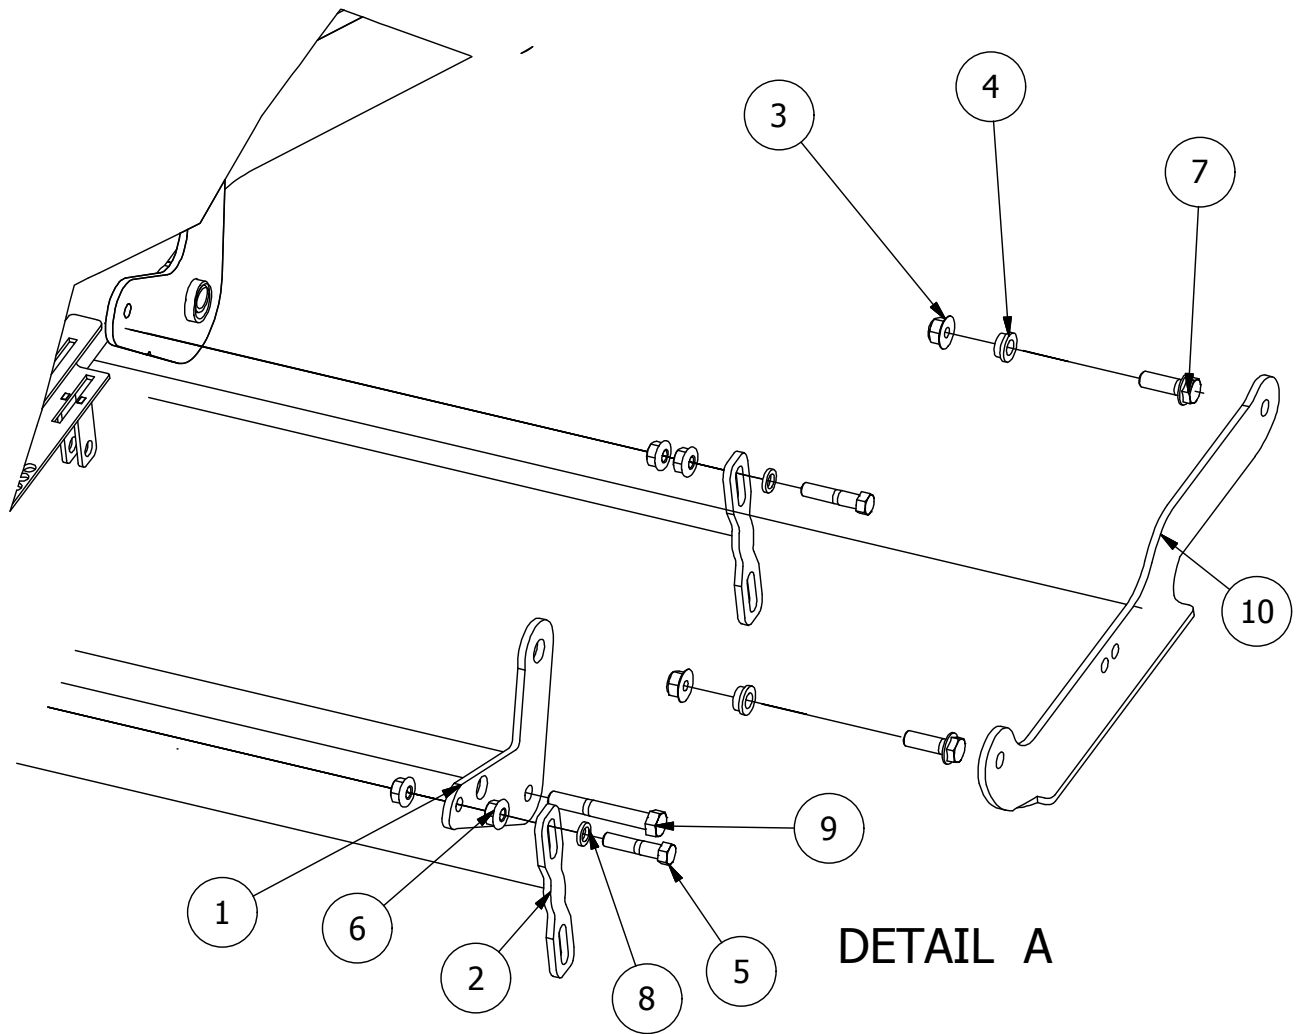

Deck Height Indicator Assembly

Deck Height Parts List

ITEM	QTY	PART NUMBER	DESCRIPTION
1	13	413-0006-00	5/16-18 HEX FLANGE NUT W/SERR ZINC
2	8	413-0002-00	1/2-13 NYLON INSERT FLANGE LOCKNUT ZC YELLOW
3	2	418-0053-00	3/8-16 X 1 CARRIAGE BOLT ZINC
4	4	410-0008-00	5/8" ID X 3/4" OD X 3/4" LENGTH FLANGE BUSHING

DETAIL A

Detail A Parts List			
ITEM	QTY	PART NUMBER	DESCRIPTION
1	1	431-0006-00	RZ Deck Height Brtk Right Side
2	4	435-0013-00	Mower Deck Link
3	8	413-0002-00	1/2-13 NYLON INSERT FLANGE LOCKNUT ZC YELLOW
4	7	410-0009-00	1/2" ID X 3/4" OD X 3/8" LENGTH FLANGE BUSHING
5	4	418-0046-00	7/16-14 X 2 HEX C/S GR 5 ZINC YELLOW
6	8	413-0011-00	7/16-14 HEX FLANGE NUT W/SERR ZINC YELLOW
7	4	418-0047-00	1/2-13 X 1-1/2 HEX FLANGE BOLT ZINC YELLOW
8	4	419-0010-00	.443 ID X .750 OD X .125 THK NYLON BLACK
9	2	418-0042-00	1/2-13 X 3-1/2 HEX C/S GR 5 ZINC YELLOW
10	1	435-0021-00	Mower TTQ Deck Height Arm Right Link

DETAIL B

Detail A Parts List			
ITEM	QTY	PART NUMBER	DESCRIPTION
1	1	431-0007-00	RZ Deck Height Brtk Left Actuator Side
2	1	434-0008-00	RZ Deck Assist Gas Spring
3	4	435-0013-00	Mower Deck Link
4	13	413-0006-00	5/16-18 HEX FLANGE NUT W/SERR ZINC
5	8	413-0002-00	1/2-13 NYLON INSERT FLANGE LOCKNUT ZC YELLOW
6	7	410-0009-00	1/2" ID X 3/4" OD X 3/8" LENGTH FLANGE BUSHING
7	4	418-0046-00	7/16-14 X 2 HEX C/S GR 5 ZINC YELLOW
8	8	413-0011-00	7/16-14 HEX FLANGE NUT W/SERR ZINC YELLOW
9	4	418-0047-00	1/2-13 X 1-1/2 HEX FLANGE BOLT ZINC YELLOW
10	4	419-0010-00	.443 ID X .750 OD X .125 THK NYLON BLACK
11	2	418-0042-00	1/2-13 X 3-1/2 HEX C/S GR 5 ZINC YELLOW
12	2	419-0009-00	5/16 SPLIT LOCKWASHER ZINC
13	2	487-0005-00	Control Arm Damper Ball Stud