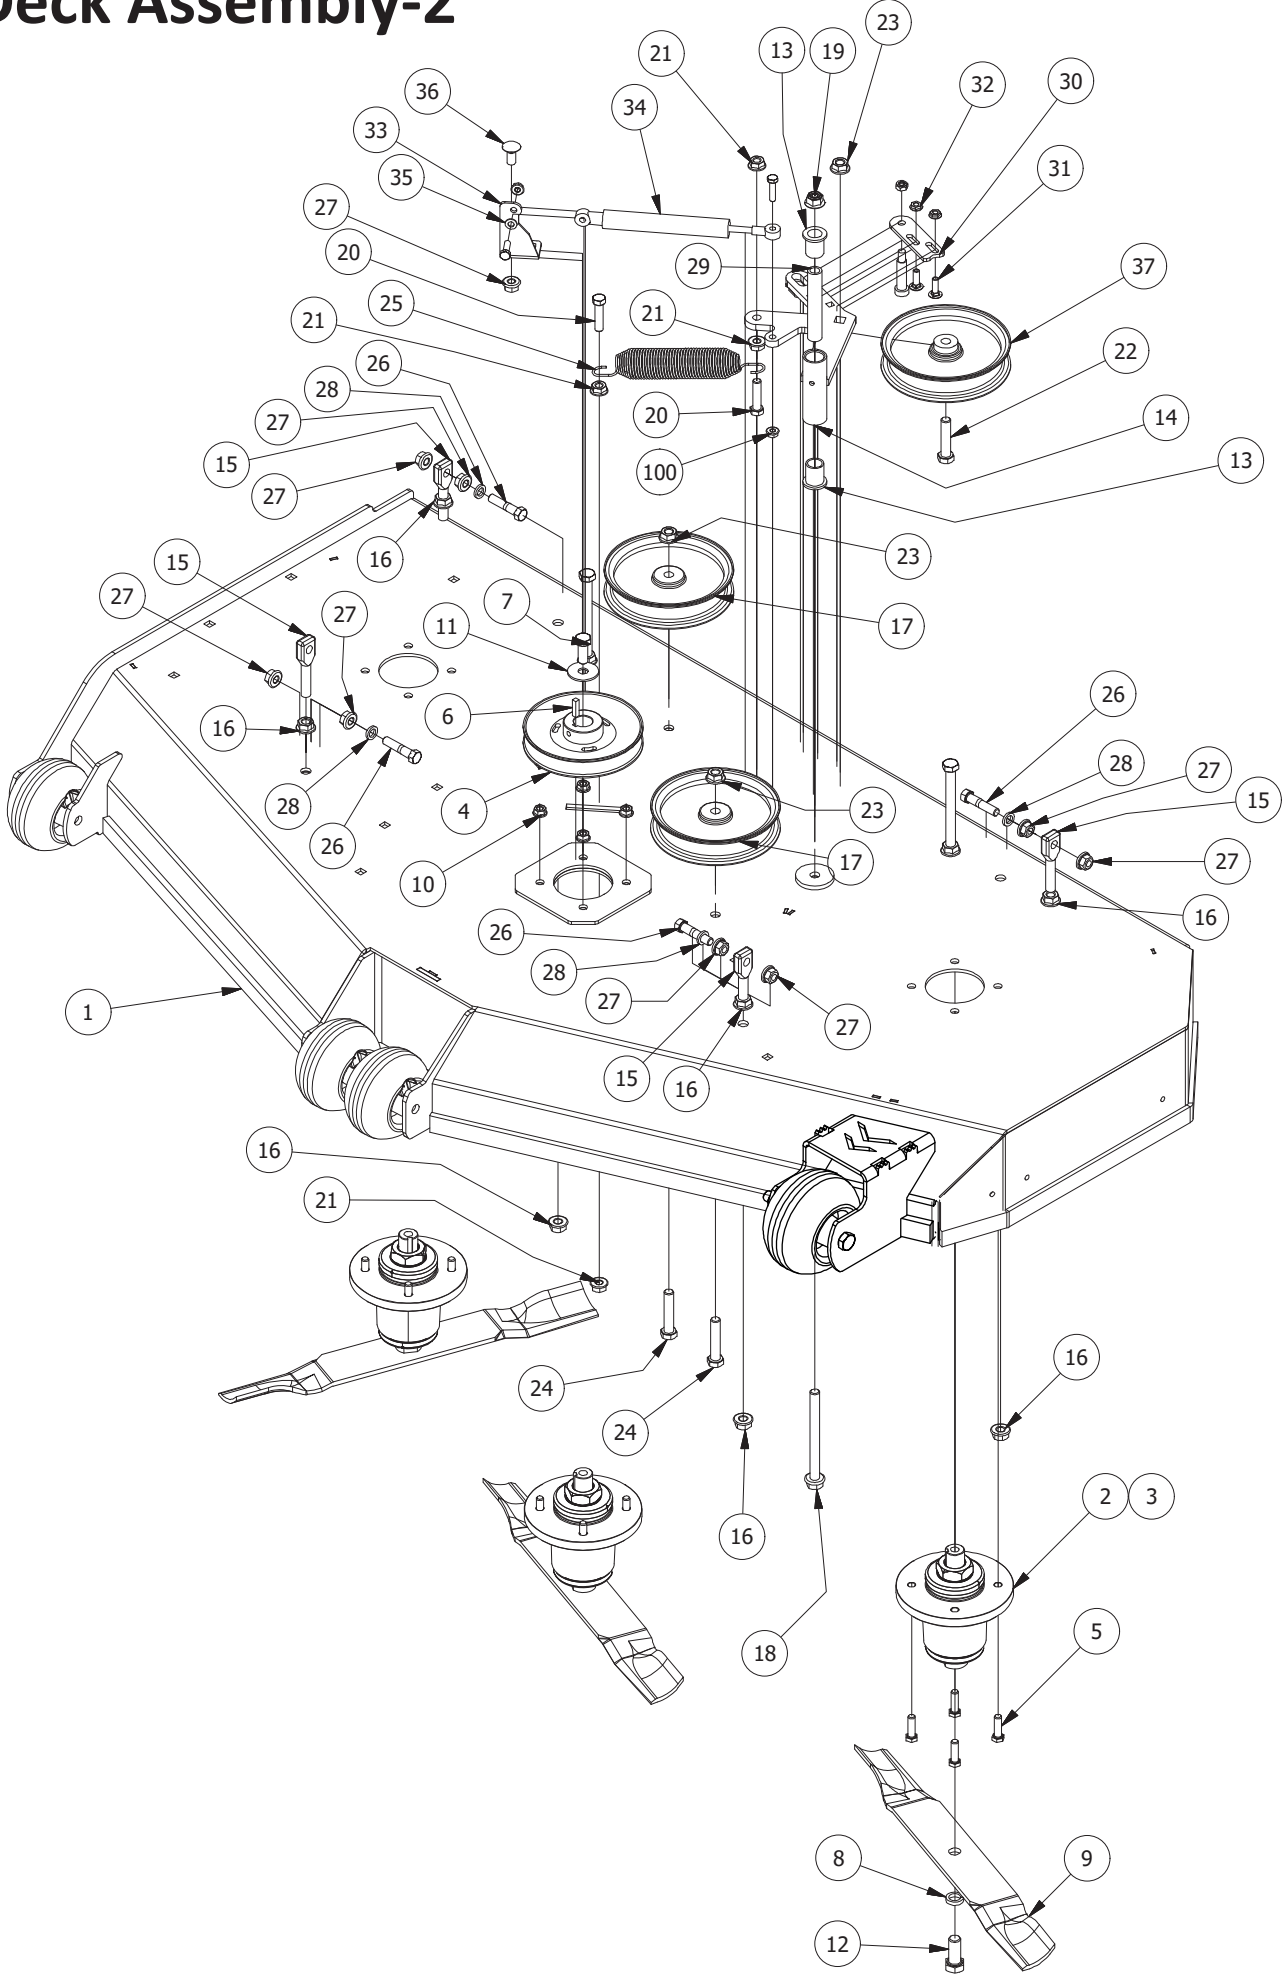

61" Deck Assembly-2

61" Deck Assembly-2

ITEM	QTY	PART NUMBER	DESCRIPTION
1	1	490-0031-00	61" Mower Deck Assembly
2	3	437-0005-00	Mower Heavy Duty (4 Bearing) Deck Spindle RT HD only
3	3	437-0004-00	Mower Standard Duty (2 Bearing) Deck Spindle RT Pro only
4	3	433-0003-00	Deck Pulley 61"
5	12	418-0005-00	3/8-16 x 1-1/4 Hex Bolt GR5
6	3	442-0001-00	1/4 X 1 SQUARE KEY STOCK
7	3	418-0006-00	1/2-20 X 1-1/4 HEX C/S GR 5 ZINC
8	3	419-0004-00	5/8 SPLIT LOCKWASHER ZINC
9	3	438-0002-00	61" Mower Deck Blade
10	4	413-0004-00	3/8-16 HEX FLANGE NUT W/SERR ZINC
11	1	419-0001-00	1/2" X 1-5/8 BELLEVILLE CUP WASHER ZINC YELLOW
12	1	418-0078-00	5/8-11 X 1-1/2 HEX C/S GR 8 ZC YELLOW
13	2	410-0007-00	3/4" ID X 15/16" OD X 1-1/8" LENGTH FLANGE BUSHING
14	1	490-0019-00	Mower Deck Idler Pulley Arm Assembly
15	4	448-0001-00	Mowre Deck height adjustment Stud
16	12	413-0005-00	1/2-13 HEX FLANGE NUT W/SERR ZINC YELLOW
17	2	433-0015-00	6-3/4" Idler Pulley, 15/16" Spacer Assembly
18	1	418-0009-00	1/2-13 X 5-1/2 HEX FLANGE BOLT GR 8 ZY
19	4	413-0002-00	1/2-13 NYLON INSERT FLANGE LOCKNUT ZC YELLOW
20	2	418-0011-00	7/16-14 X 1-3/4 HEX C/S GR 2 ZINC (NOT A/T)
21	4	413-0001-00	7/16-14 HEX FLANGE NUT W/SERR ZINC
22	1	418-0012-00	1/2-13 X 2-1/4 HEX C/S GR 5 ZINC
23	3	413-0010-00	1/2-13 HEX FLANGE NUT W/SERR ZINC
24	2	418-0014-00	1/2-13 X 2-1/2 HEX FLANGE BOLT GR 8 ZC YELLOW
25	1	434-0005-00	Deck/pump idler spring
26	4	418-0046-00	7/16-14 X 2 HEX C/S GR 5 ZINC YELLOW
27	9	413-0011-00	7/16-14 HEX FLANGE NUT W/SERR ZINC YELLOW
28	4	419-0010-00	.443 ID X .750 OD X .125 THK NYLON BLACK
29	1	425-0006-00	Mower Inner Idler Spacer
30	1	439-0257-00	Deck Idler Pulley Belt Retainer Brkt
31	2	418-0010-00	5/16-18 X 1 CARRIAGE BOLT ZINC
32	2	413-0006-00	5/16-18 HEX FLANGE NUT W/SERR ZINC
33	1	439-0335-00	Deck Belt Idler Damper Mounting Bracket
34	1	434-0009-00	Idler Gas Spring
35	1	419-0016-00	5/16" ID X 5/8" OD X 1/16" THK BRONZE WASHER
36	1	418-0017-00	7/16-14 X 1 CARRIAGE BOLT ZINC
37	1	433-0014-00	6-3/4" Idler Pulley, 15/16" Spacer Assembly