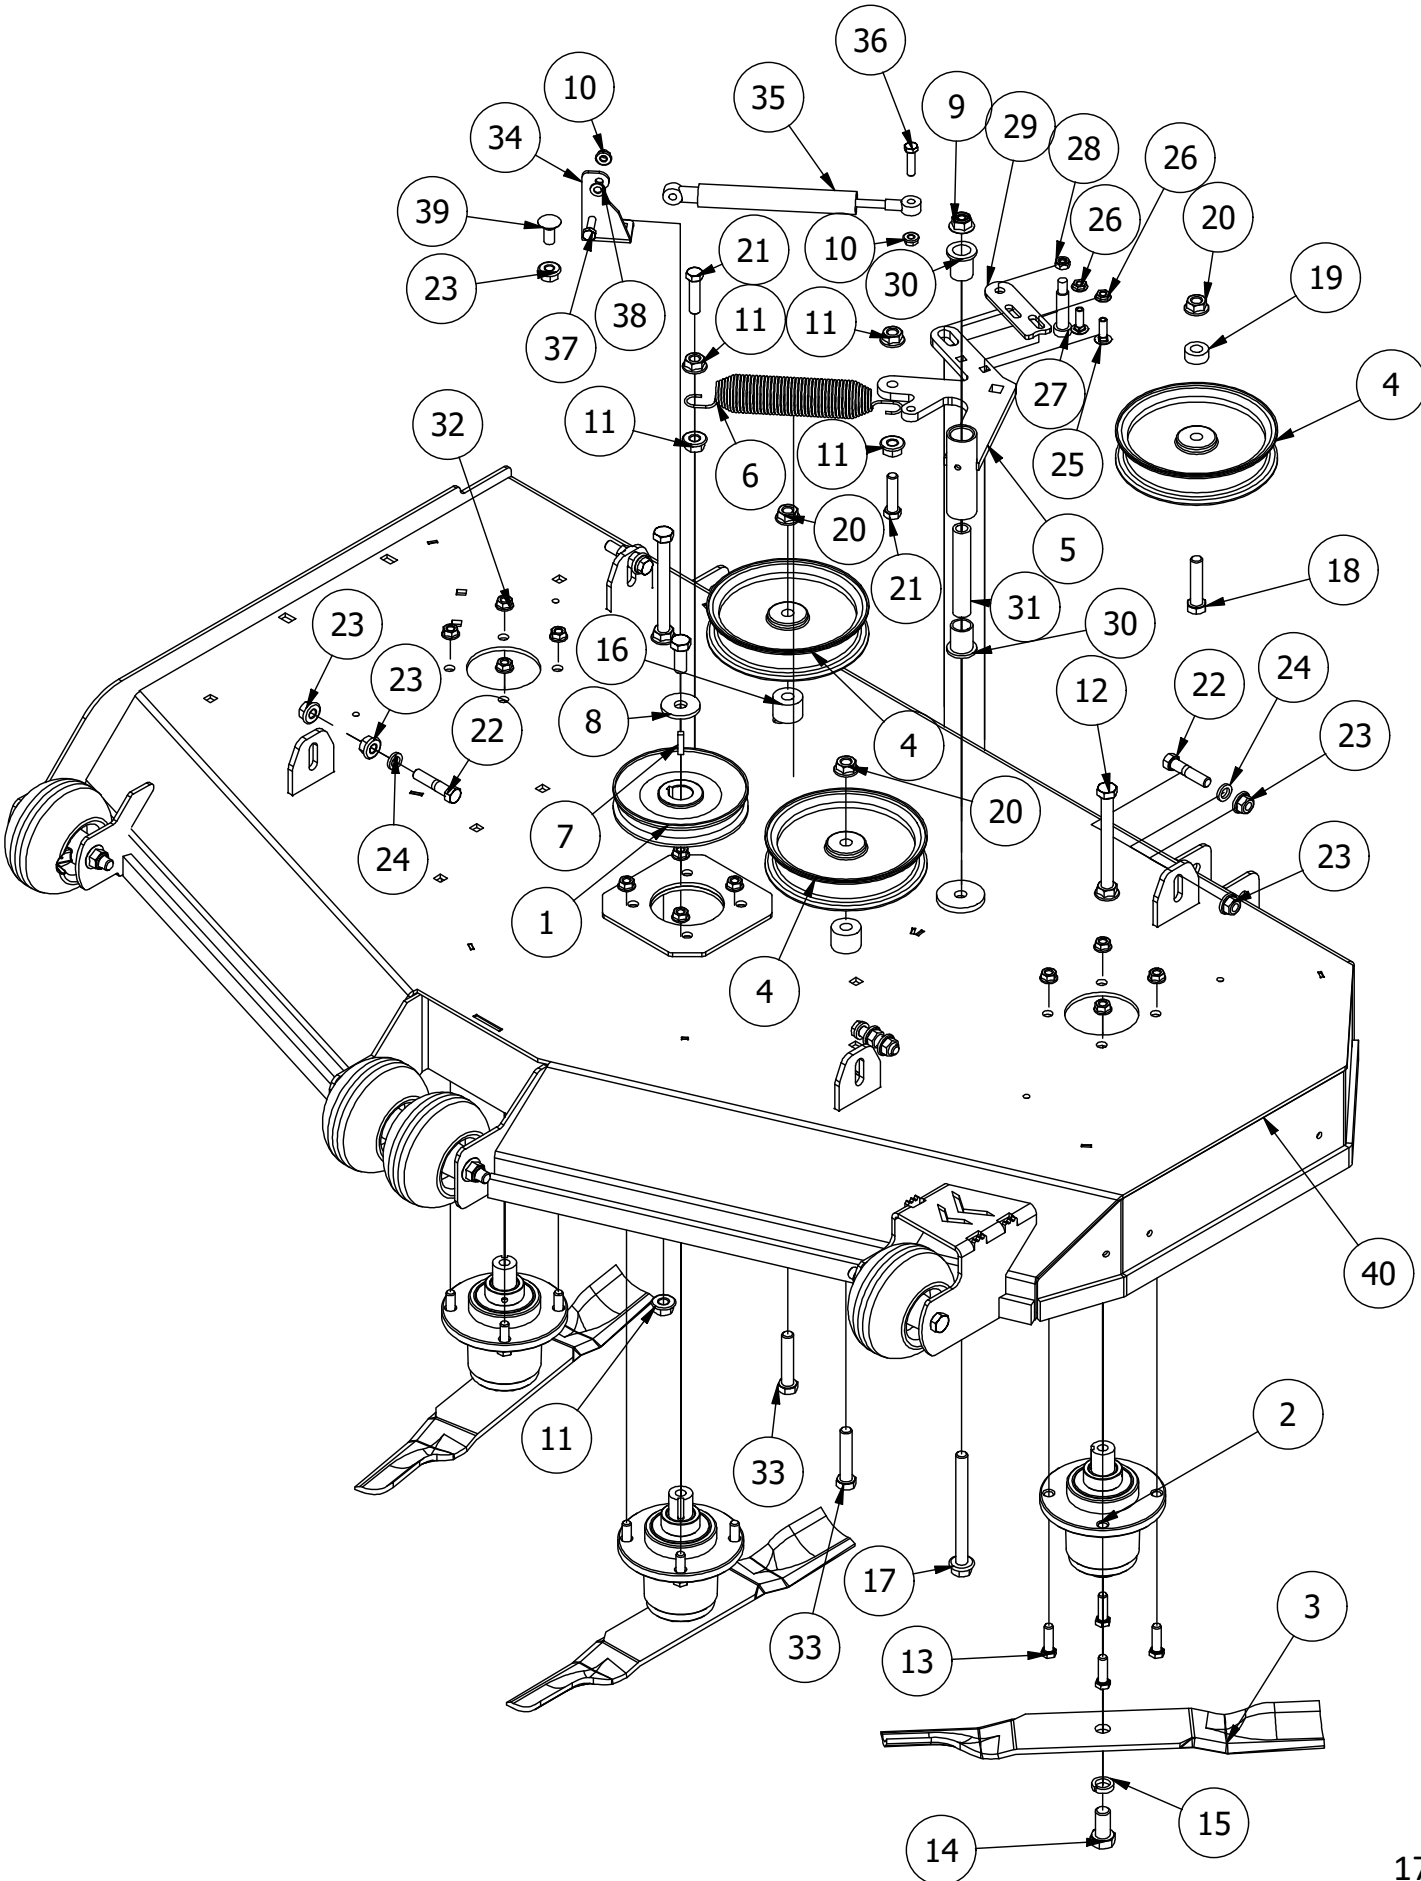

54" Deck Assembly 2

PARTS LIST			
ITEM	QTY	PART NUMBER	DESCRIPTION
1	3	433-0004-00	Deck Pulley 54"
2	3	437-0006-00	RZ Mower Deck Spindle Assy
3	3	438-0001-00	54" Mower Deck Blade
4	3	433-0015-00	Mower 6-3/4" Deck Idler Pulley
5	1	490-0019-00	Mower Deck Idler Pulley Arm Assembly
6	1	434-0005-00	Deck/pump idler spring
7	3	442-0001-00	1/4 X 1 SQUARE KEY STOCK
8	3	419-0003-00	1/2 FENDER WASHER 1-1/4" OD ZINC
9	4	413-0002-00	1/2-13 NYLON INSERT FLANGE LOCKNUT ZC YELLOW
10	2	413-0027-00	5/16-18 NYLON INSERT FLANGE LOCKNUT ZC YELLOW
11	8	413-0005-00	1/2-13 HEX FLANGE NUT W/SERR ZINC YELLOW
12	2	418-0044-00	1/2-13 X 6-1/2 HEX C/S GR 8 ZINC YELLOW
13	12	418-0005-00	3/8-16 x 1-1/4 Hex Bolt GR5
14	3	418-0007-00	5/8-18 X 1-1/4 HEX C/S GR 5 ZINC
15	3	419-0004-00	5/8 SPLIT LOCKWASHER ZINC
16	2	425-0002-00	Mower Deck Idler Spacer
17	1	418-0009-00	1/2-13 X 5-1/2 HEX FLANGE BOLT GR 8 ZY
18	1	418-0012-00	1/2-13 X 2-1/4 HEX C/S GR 5 ZINC
19	1	425-0007-00	Mower IDLER PULLEY SPACER
20	3	413-0010-00	1/2-13 HEX FLANGE NUT W/SERR ZINC
21	2	418-0011-00	7/16-14 X 1-3/4 HEX C/S GR 2 ZINC (NOT A/T)
22	4	418-0046-00	7/16-14 X 2 HEX C/S GR 5 ZINC YELLOW
23	9	413-0011-00	7/16-14 HEX FLANGE NUT W/SERR ZINC YELLOW
24	4	419-0010-00	.443 ID X .750 OD X .125 THK NYLON BLACK
25	2	418-0010-00	5/16-18 X 1 CARRIAGE BOLT ZC/YEL
26	2	413-0006-00	5/16-18 HEX FLANGE NUT W/SERR ZINC
27	1	618-6064-00	12"X1-3/4" Shoulder Bolt
28	1	613-2004-00	3/8"-16 Nyloc Jam Nut
29	1	439-0257-00	Deck Idler Pulley Belt Retainer Brkt
30	2	410-0007-00	3/4" ID X 15/16" OD X 1-1/8" LENGTH FLANGE BUSHING
31	1	425-0006-00	Mower Inner Idler Spacer
32	12	413-0004-00	3/8-16 HEX FLANGE NUT W/SERR ZINC
33	2	418-0014-00	1/2-13 X 2-1/2 HEX FLANGE BOLT GR 8 ZC YELLOW
34	1	439-0335-00	Deck Belt Idler Damper Mounting Bracket
35	1	434-0009-00	Idler Gas Spring
36	1	418-0109-00	5/16- 18 x 1 1/4 Hex C/S (GR.8) ZC/Yel
37	1	418-0108-00	5/16 x1 Hex C/S (GR8) ZC/Yel
38	1	419-0016-00	5/16" ID X 5/8" OD X 1/16" THK BRONZE WASHER
39	1	418-0017-00	7/16-14 X 1 CARRIAGE BOLT ZINC
40	1	490-0064-00	2020 54" RZ Deck Assembly