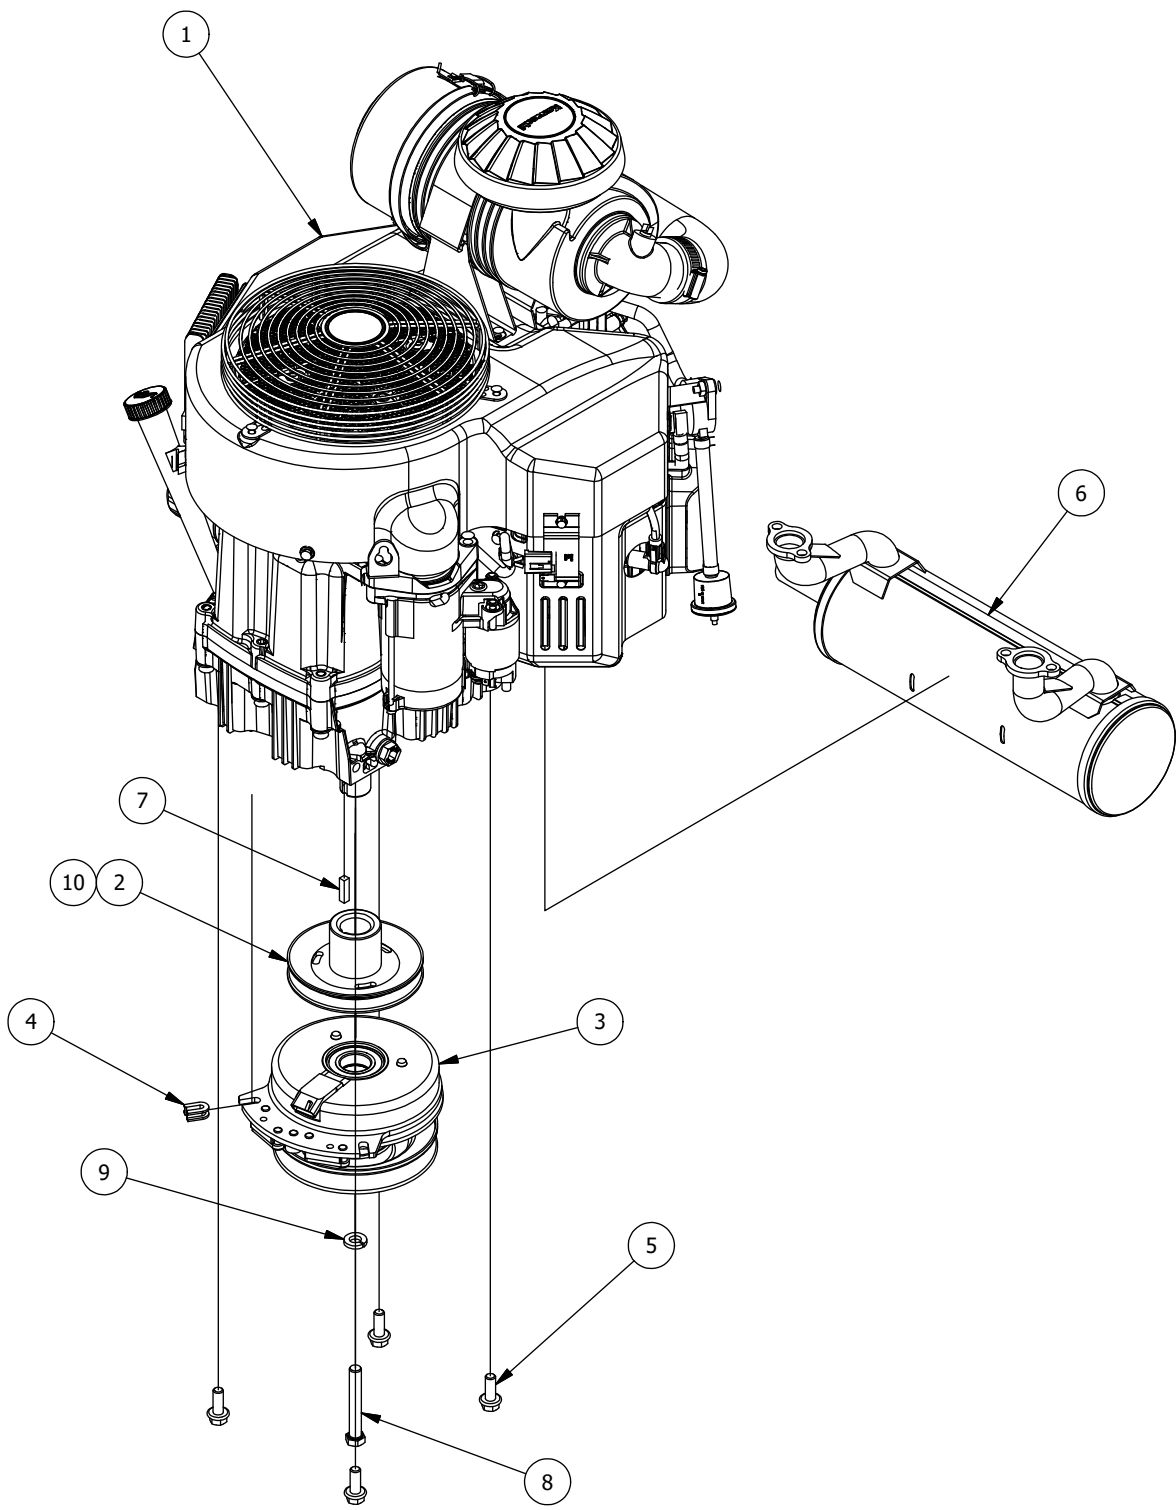

Kawasaki FR691cc Engine assembly			
ITEM	QTY	PART NUMBER	DESCRIPTION
1	1	415-0021-00	FR691cc Engine
2	1	433-0001-00	Drive Pulley, A Belt
3	1	470-0002-00	PTO Clutch
4	1	437-0025-00	Mower Rotation Stop Brkt Sleeve
5	4	418-0023-00	3/8-16 X 1-1/8 IND HWH W/SERR TRI LOB ZY
6	1	415-0065-00	Exhaust System Kawasaki FX 850cc engine
7	1	442-0001-00	1/4 X 1 SQUARE KEY STOCK
8	1	418-0022-00	7/16-20 X 3 HEX C/S GR 8 ZC YELLOW
9	1	419-0005-00	7/16 SPLIT LOCKWASHER GR 8 ZC YELLOW
10	1	433-0002-00	Drive Pulley, B Belt (Only with HTG16 Transmissions)