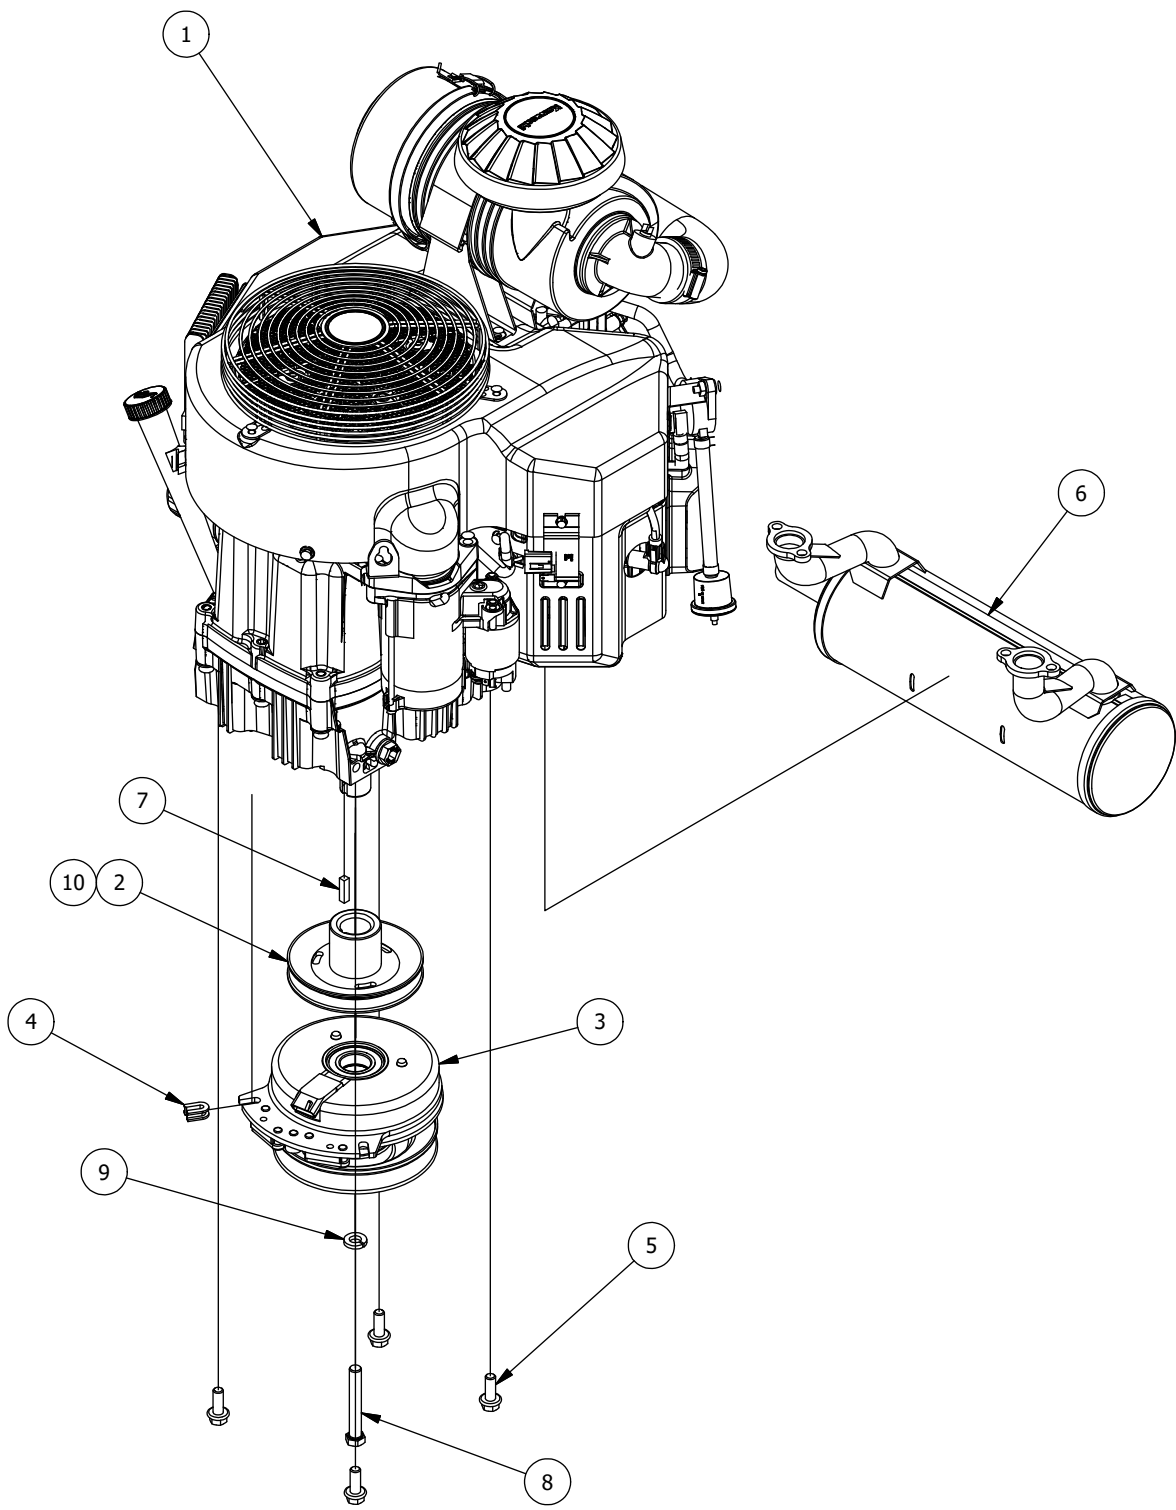

Kawasaki FR730cc Engine assembly			
ITEM	QTY	PART NUMBER	DESCRIPTION
1	1	415-0003-00	FR730cc Engine
2	1	433-0001-00	Drive Pulley, A Belt
3	1	470-0002-00	PTO Clutch
4	1	437-0025-00	Mower Rotation Stop Brkt Sleeve
5	4	418-0023-00	3/8-16 X 1-1/8 IND HWH W/SERR TRI LOB ZY
6	1	415-0065-00	Exhaust System Kawasaki FX 850cc engine
7	1	442-0001-00	1/4 X 1 SQUARE KEY STOCK
8	1	418-0022-00	7/16-20 X 3 HEX C/S GR 8 ZC YELLOW
9	1	419-0005-00	7/16 SPLIT LOCKWASHER GR 8 ZC YELLOW
10	1	433-0002-00	Drive Pulley, B Belt (Only with HTG16 Transmissions)