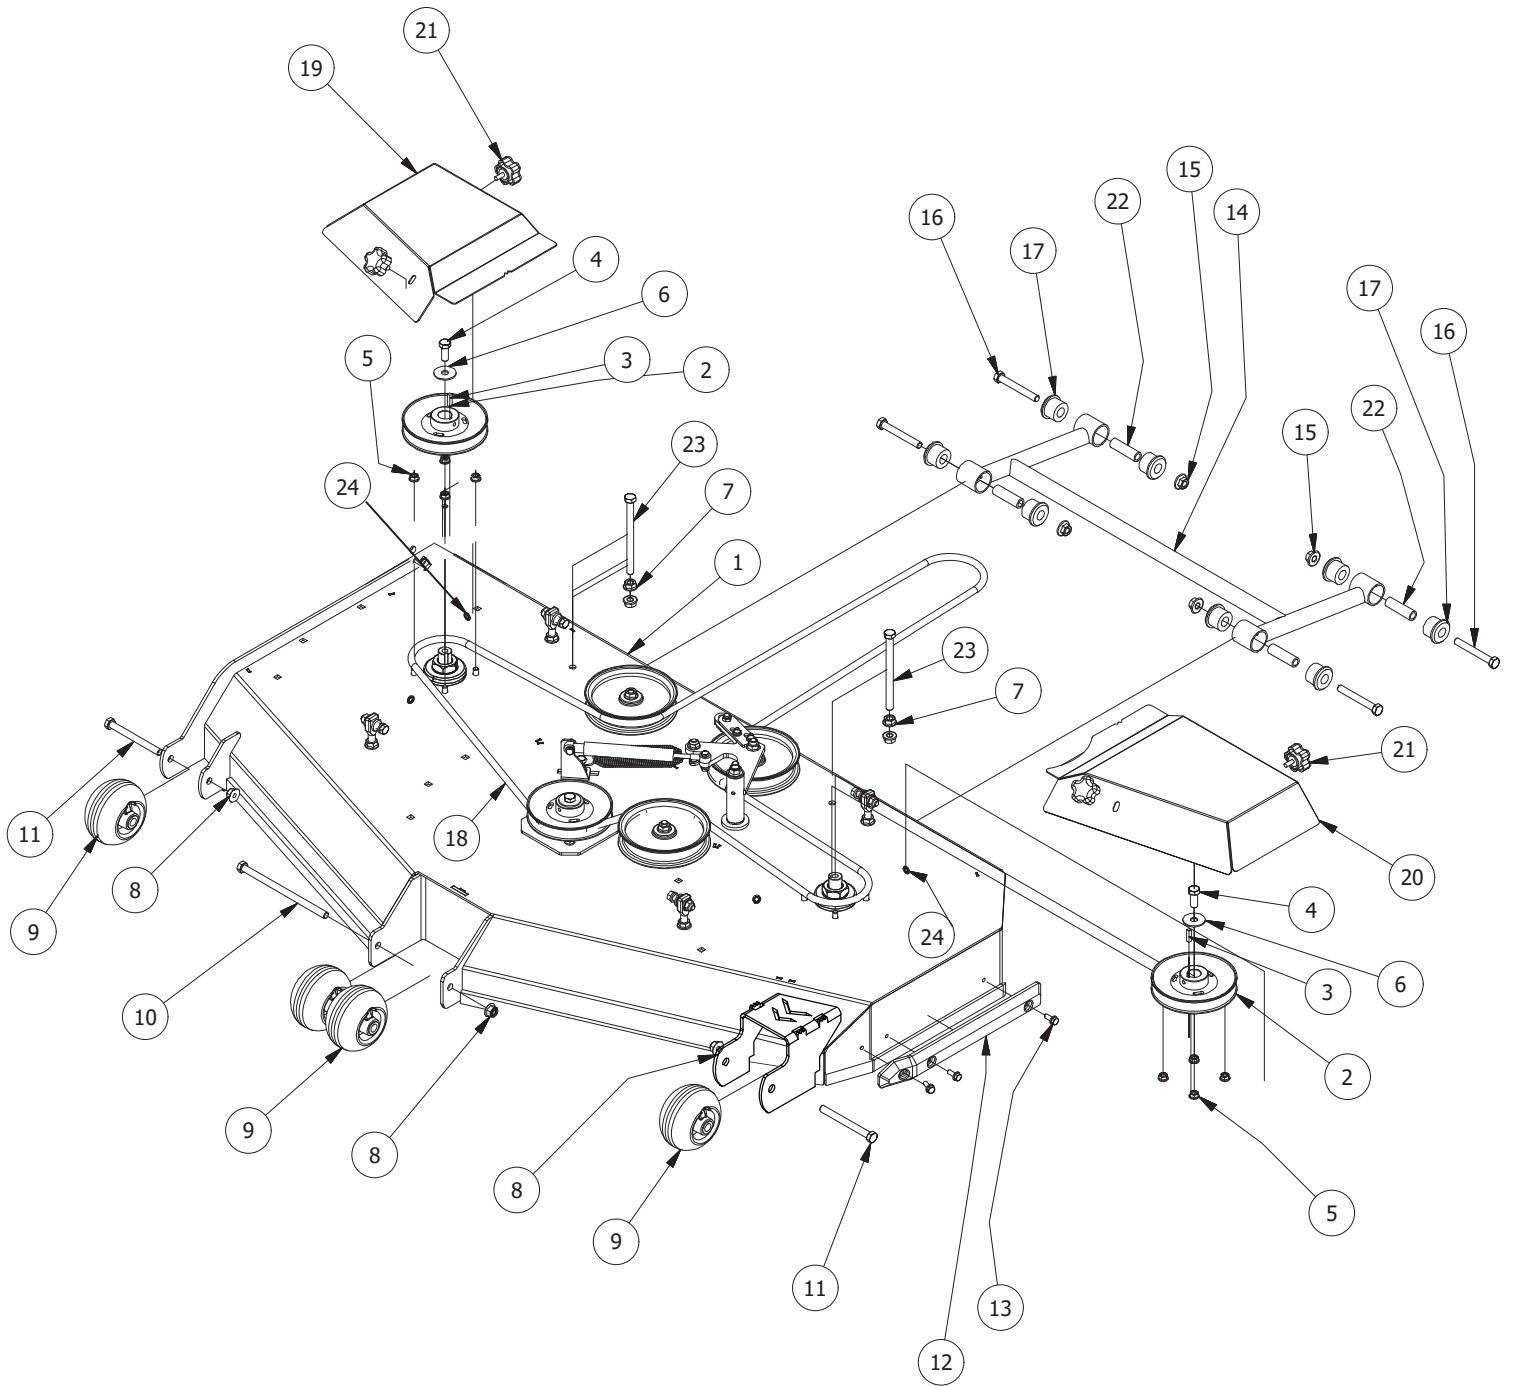

61" Deck Assembly-1

61" Deck Assembly-1			
ITEM	QTY	PART NUMBER	DESCRIPTION
1	1	490-0031-00	61" Mower Deck Assembly
2	3	433-0003-00	Deck Pulley 61"
3	3	442-0001-00	1/4 X 1 SQUARE KEY STOCK
4	3	418-0006-00	1/2-20 X 1-1/4 HEX C/S GR 5 ZINC
5	4	413-0004-00	3/8-16 HEX FLANGE NUT W/SERR ZINC
6	1	419-0001-00	1/2" X 1-5/8 BELLEVILLE CUP WASHER ZINC YELLOW
7	12	413-0005-00	1/2-13 HEX FLANGE NUT W/SERR ZINC YELLOW
8	4	413-0002-00	1/2-13 NYLON INSERT FLANGE LOCKNUT ZC YELLOW
9	4	422-0001-00	Anti-Scalp Wheel
10	1	418-0015-00	1/2-13 X 8-1/2 HEX C/S GR 2 ZINC YELLOW
11	2	418-0016-00	1/2-13 X 5 HEX C/S GR 2 ZINC YELLOW
12	1	429-0001-00	Mower Nylon Deck Guard
13	3	418-0049-00	5/16-18 X 3/4 IND HWH TRI LOB ZINC
14	1	490-0014-00	Mower 54"/61" Deck Frame Stabilizer Assembly
15	4	413-0017-00	1/2-13 NYLON INSERT FLANGE LOCKNUT ZINC W/SERRATIONS
16	4	418-0021-00	1/2-13 X 3-3/4 HEX C/S GR 5 ZINC
17	8	732-2000-00	Large MTV A-Arm Bushing
18	1	461-0002-00	61" Mower Deck Belt, HB x 167.9" Effective Length
19	1	414-0020-00	Mower 61" Deck Right Pulley Cover
20	1	414-0021-00	Mower 61" Deck Left Pulley Cover
21	4	445-0003-00	Lobed Knob w/ 5/16"-18 X .750"
22	4	732-2001-00	Large MTV A-Arm Bushing Sleeve
23	2	418-0044-00	1/2-13 X 6-1/2 HEX C/S GR 8 ZINC YELLOW
24	4	419-0027-00	5/16 L/W INT TOOTH ZC