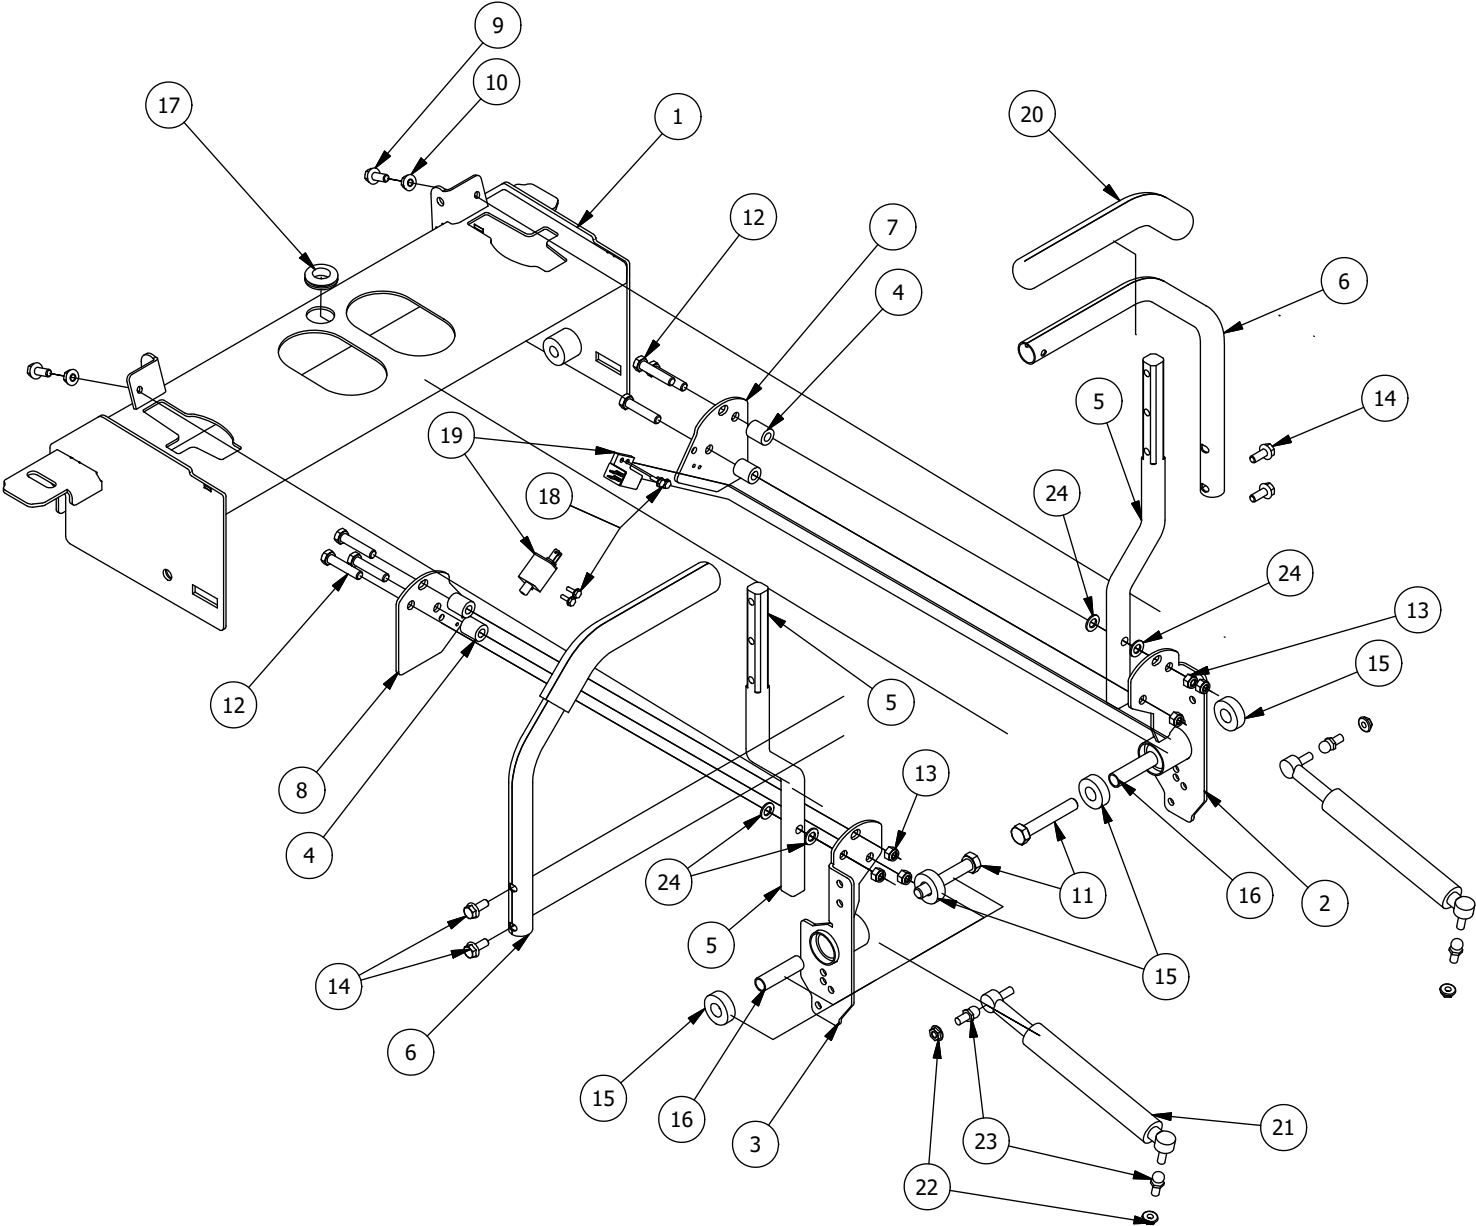

Drive Arm Assemblies

RZ Tuff Torq Drive Arm Assemblies			
ITEM	QTY	PART NUMBER	DESCRIPTION
1	1	490-0023-00	Mower Seat Base Assembly
2	1	490-0013-00	Mower Right Drive Arm Bracket Assembly
3	1	490-0012-00	Mower Left Drive Arm Bracket Assembly
4	4	425-0003-00	Mower Drive Arm Spacer
5	2	431-0001-00	Height Adjustable Drive Arm
6	2	403-0020-00	Mower Drive Handle Tube
7	1	426-0003-00	Mower Right Control Arm Limit Switch Plate
8	1	426-0002-00	Mower Left Control Arm Limit Switch Plate
9	2	418-0049-00	5/16-18 X 3/4 IND HWH TRI LOB ZINC
10	6	413-0022-00	5/16-18 HEX FLANGE NUT W/SERR ZINC YELLOW
11	2	418-0050-00	1/2-13 X 3 HEX C/S GR 5 ZINC
12	6	418-0051-00	3/8-16 X 1-3/4 HEX C/S GR 2 ZINC
13	6	413-0013-00	3/8-16 NYLON INSERT FLANGE LOCKNUT ZINC
14	4	418-0048-00	5/16-18 X 3/4 HEX FLANGE BOLT GR 8 ZC YELLOW
15	4	410-0005-00	5/8" ID X 1-3/8" OD X 7/16" THK BEARING
16	2	425-0004-00	Mower Drive Arm Hub & Deck Lift Arm Spacer
17	1	419-0008-00	3/4" ID X FOR 1-3/16" HOLE FOR 11 GA RUBBER GROMMIT
18	4	418-0032-00	8-32 X 1/2 IND. HWH SLOT TYPE F TCS ZINC
19	2	486-0030-00	Safety Switch
20	2	484-0001-00	Handle Grip
21	2	487-0001-00	Control Arm Damper
22	4	413-0024-00	5/16-18 HEX SERRATED LARGE FLANGE L/NUT ZC
23	4	487-0005-00	Control Arm Damper Ball Stud
24	4	410-0011-00	.375 ID X .750 OD X .062 THK THRUST BEARING OIL-IMPREG BRNZ