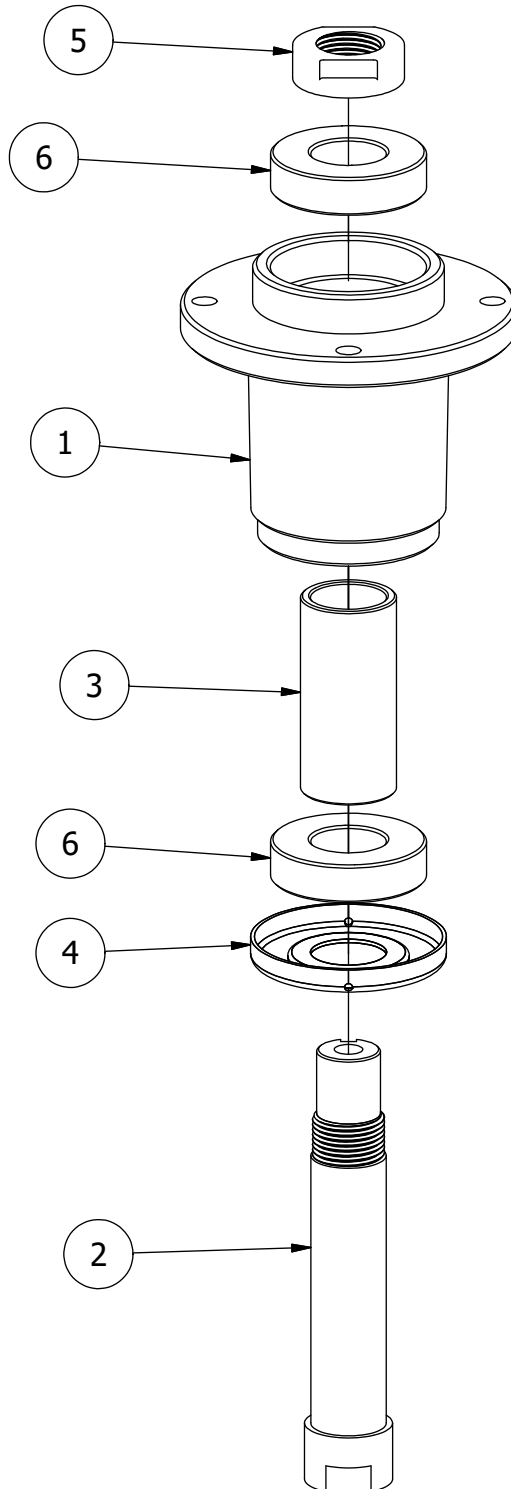

(2 Bearing) Deck Spindle Assembly Parts List

ITEM	QTY	PART NUMBER	DESCRIPTION
1	1	437-0020-00	Mower Deck Spindle Casting for 437-0004-00
2	1	437-0023-00	Deck Spindle Shaft For 437-0004-00 and 437-0005-00
3	1	437-0022-00	Deck Spindle Spacer for 437-0004-00
4	1	437-0014-00	Mower Deck Spindle Dust Cup
5	1	437-0021-00	Mower Deck Spindle Nut for 437-0004-00 and 437-0005-00
6	2	410-0003-00	Spindle Bearing