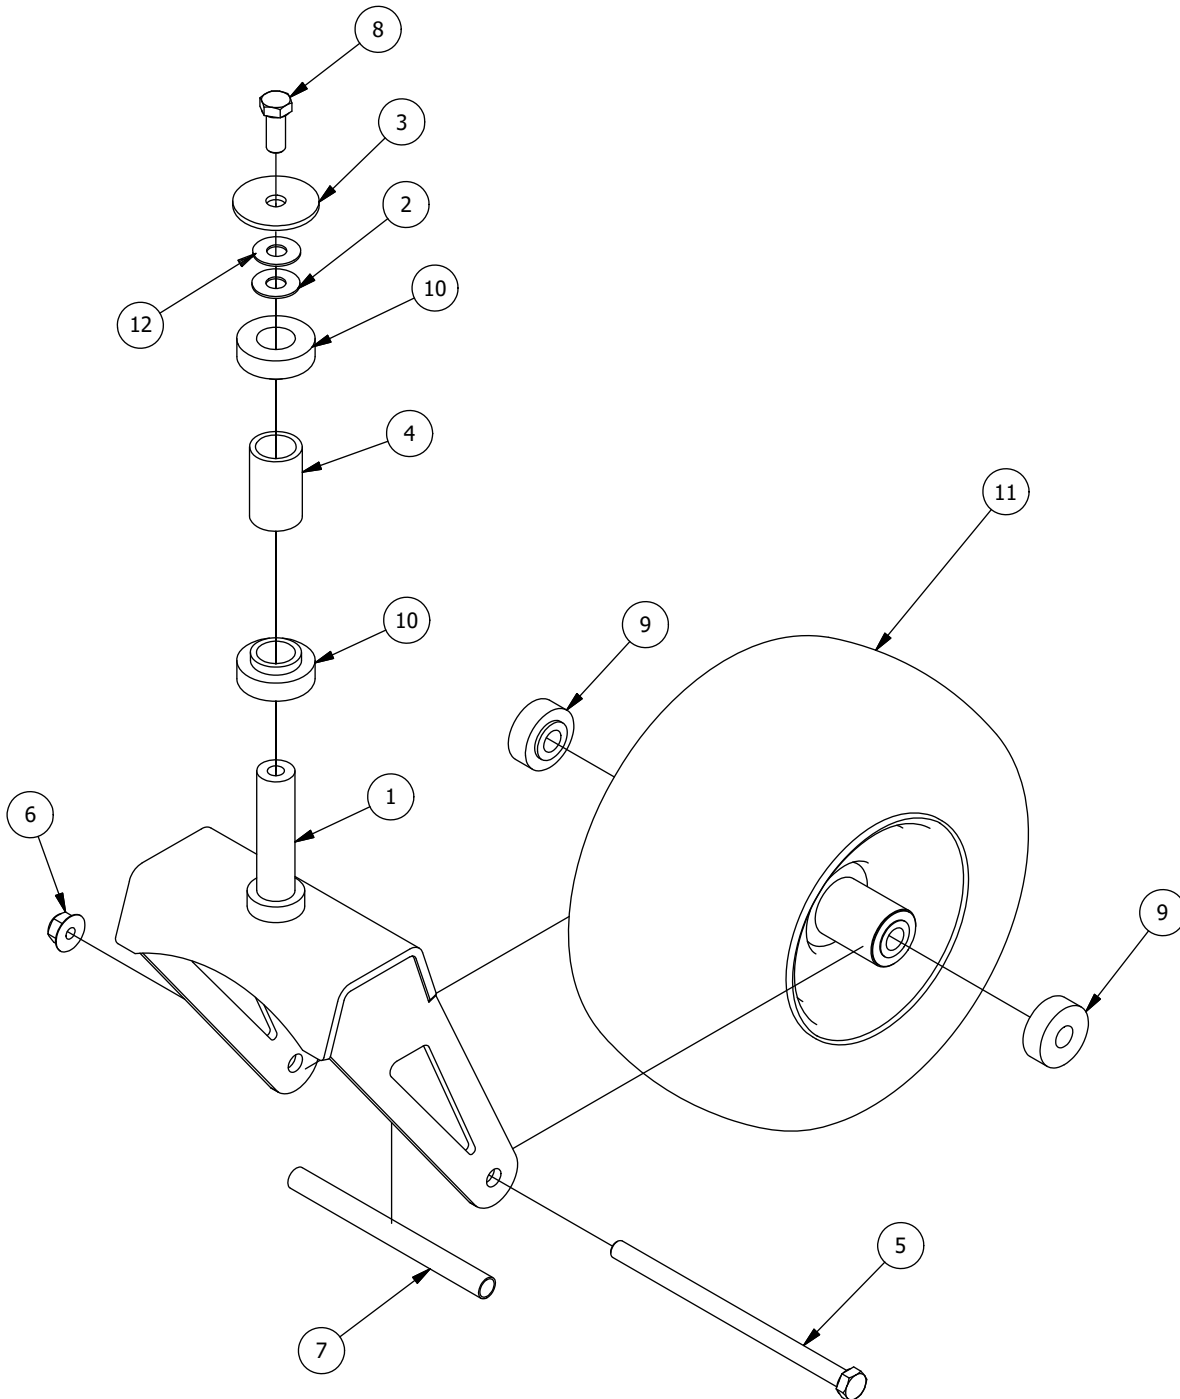

**BushRanger RZ Pro Mower Parts
Manual 2020**

TABLE OF CONTENTS

FRONT FORK ASSEMBLY	3
DECK HEIGHT INDICATOR	4-6
SEAT ASSEMBLY	7-8
BATTERY ASSEMBLY	9
DRIVE ARM ASSEMBLY	10-11
GAS TANK ASSEMBLY.....	12
TRANSMISSION ASSEMBLY.....	13-14
54" DECK ASSEMBLY	15-18
54" DECK ASSEMBLY 1	15-16
54" DECK ASSEMBLY 2	17-18
61" DECK ASSEMBLY	19-22
61" DECK ASSEMBLY 1	19-20
61" DECK ASSEMBLY 2	21-22
DECK CHUTE ASSEMBLY.....	23
DECK SPINDLE.....	24
KAWASAKI FR691 ENGINE.....	25
KAWASAKI FR730 ENGINE.....	26
DECAL.....	27

Deck Height Indicator Assembly

Deck Height Parts List

ITEM	QTY	PART NUMBER	DESCRIPTION
1	13	413-0006-00	5/16-18 HEX FLANGE NUT W/SERR ZINC
2	8	413-0002-00	1/2-13 NYLON INSERT FLANGE LOCKNUT ZC YELLOW
3	2	418-0053-00	3/8-16 X 1 CARRIAGE BOLT ZINC
4	4	410-0008-00	5/8" ID X 3/4" OD X 3/4" LENGTH FLANGE BUSHING

DETAIL A

Detail A Parts List			
ITEM	QTY	PART NUMBER	DESCRIPTION
1	1	431-0006-00	RZ Deck Height Brtk Right Side
2	4	435-0013-00	Mower Deck Link
3	8	413-0002-00	1/2-13 NYLON INSERT FLANGE LOCKNUT ZC YELLOW
4	7	410-0009-00	1/2" ID X 3/4" OD X 3/8" LENGTH FLANGE BUSHING
5	4	418-0046-00	7/16-14 X 2 HEX C/S GR 5 ZINC YELLOW
6	8	413-0011-00	7/16-14 HEX FLANGE NUT W/SERR ZINC YELLOW
7	4	418-0047-00	1/2-13 X 1-1/2 HEX FLANGE BOLT ZINC YELLOW
8	4	419-0010-00	.443 ID X .750 OD X .125 THK NYLON BLACK
9	2	418-0042-00	1/2-13 X 3-1/2 HEX C/S GR 5 ZINC YELLOW
10	1	435-0021-00	Mower TTQ Deck Height Arm Right Link