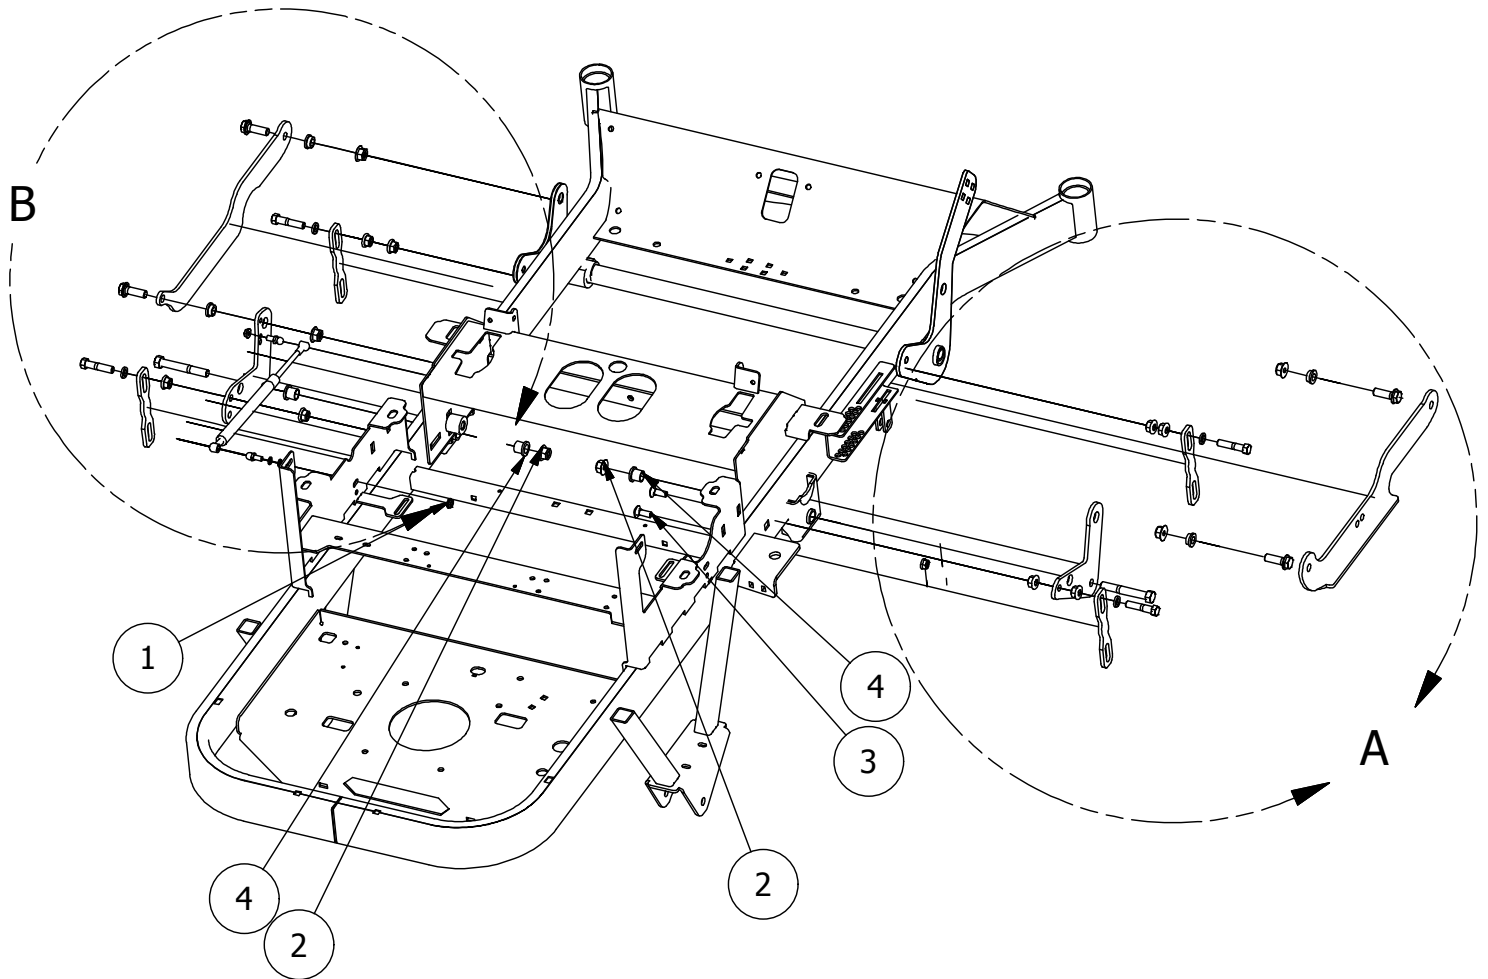

**BushRanger RZ Pro Mower Parts
Manual 2020**

TABLE OF CONTENTS

FRONT FORK ASSEMBLY	3
DECK HEIGHT INDICATOR	4-6
SEAT ASSEMBLY	7-8
BATTERY ASSEMBLY	9
DRIVE ARM ASSEMBLY	10-11
GAS TANK ASSEMBLY.....	12
TRANSMISSION ASSEMBLY.....	13-14
54" DECK ASSEMBLY	15-18
54" DECK ASSEMBLY 1	15-16
54" DECK ASSEMBLY 2	17-18
61" DECK ASSEMBLY	19-22
61" DECK ASSEMBLY 1	19-20
61" DECK ASSEMBLY 2	21-22
DECK CHUTE ASSEMBLY.....	23
DECK SPINDLE.....	24
KAWASAKI FR691 ENGINE.....	25
KAWASAKI FR730 ENGINE.....	26
DECAL.....	27

Deck Height Indicator Assembly

Deck Height Parts List

ITEM	QTY	PART NUMBER	DESCRIPTION
1	13	413-0006-00	5/16-18 HEX FLANGE NUT W/SERR ZINC
2	8	413-0002-00	1/2-13 NYLON INSERT FLANGE LOCKNUT ZC YELLOW
3	2	418-0053-00	3/8-16 X 1 CARRIAGE BOLT ZINC
4	4	410-0008-00	5/8" ID X 3/4" OD X 3/4" LENGTH FLANGE BUSHING

DETAIL A

Detail A Parts List			
ITEM	QTY	PART NUMBER	DESCRIPTION
1	1	431-0006-00	RZ Deck Height Brtk Right Side
2	4	435-0013-00	Mower Deck Link
3	8	413-0002-00	1/2-13 NYLON INSERT FLANGE LOCKNUT ZC YELLOW
4	7	410-0009-00	1/2" ID X 3/4" OD X 3/8" LENGTH FLANGE BUSHING
5	4	418-0046-00	7/16-14 X 2 HEX C/S GR 5 ZINC YELLOW
6	8	413-0011-00	7/16-14 HEX FLANGE NUT W/SERR ZINC YELLOW
7	4	418-0047-00	1/2-13 X 1-1/2 HEX FLANGE BOLT ZINC YELLOW
8	4	419-0010-00	.443 ID X .750 OD X .125 THK NYLON BLACK
9	2	418-0042-00	1/2-13 X 3-1/2 HEX C/S GR 5 ZINC YELLOW
10	1	435-0021-00	Mower TTQ Deck Height Arm Right Link