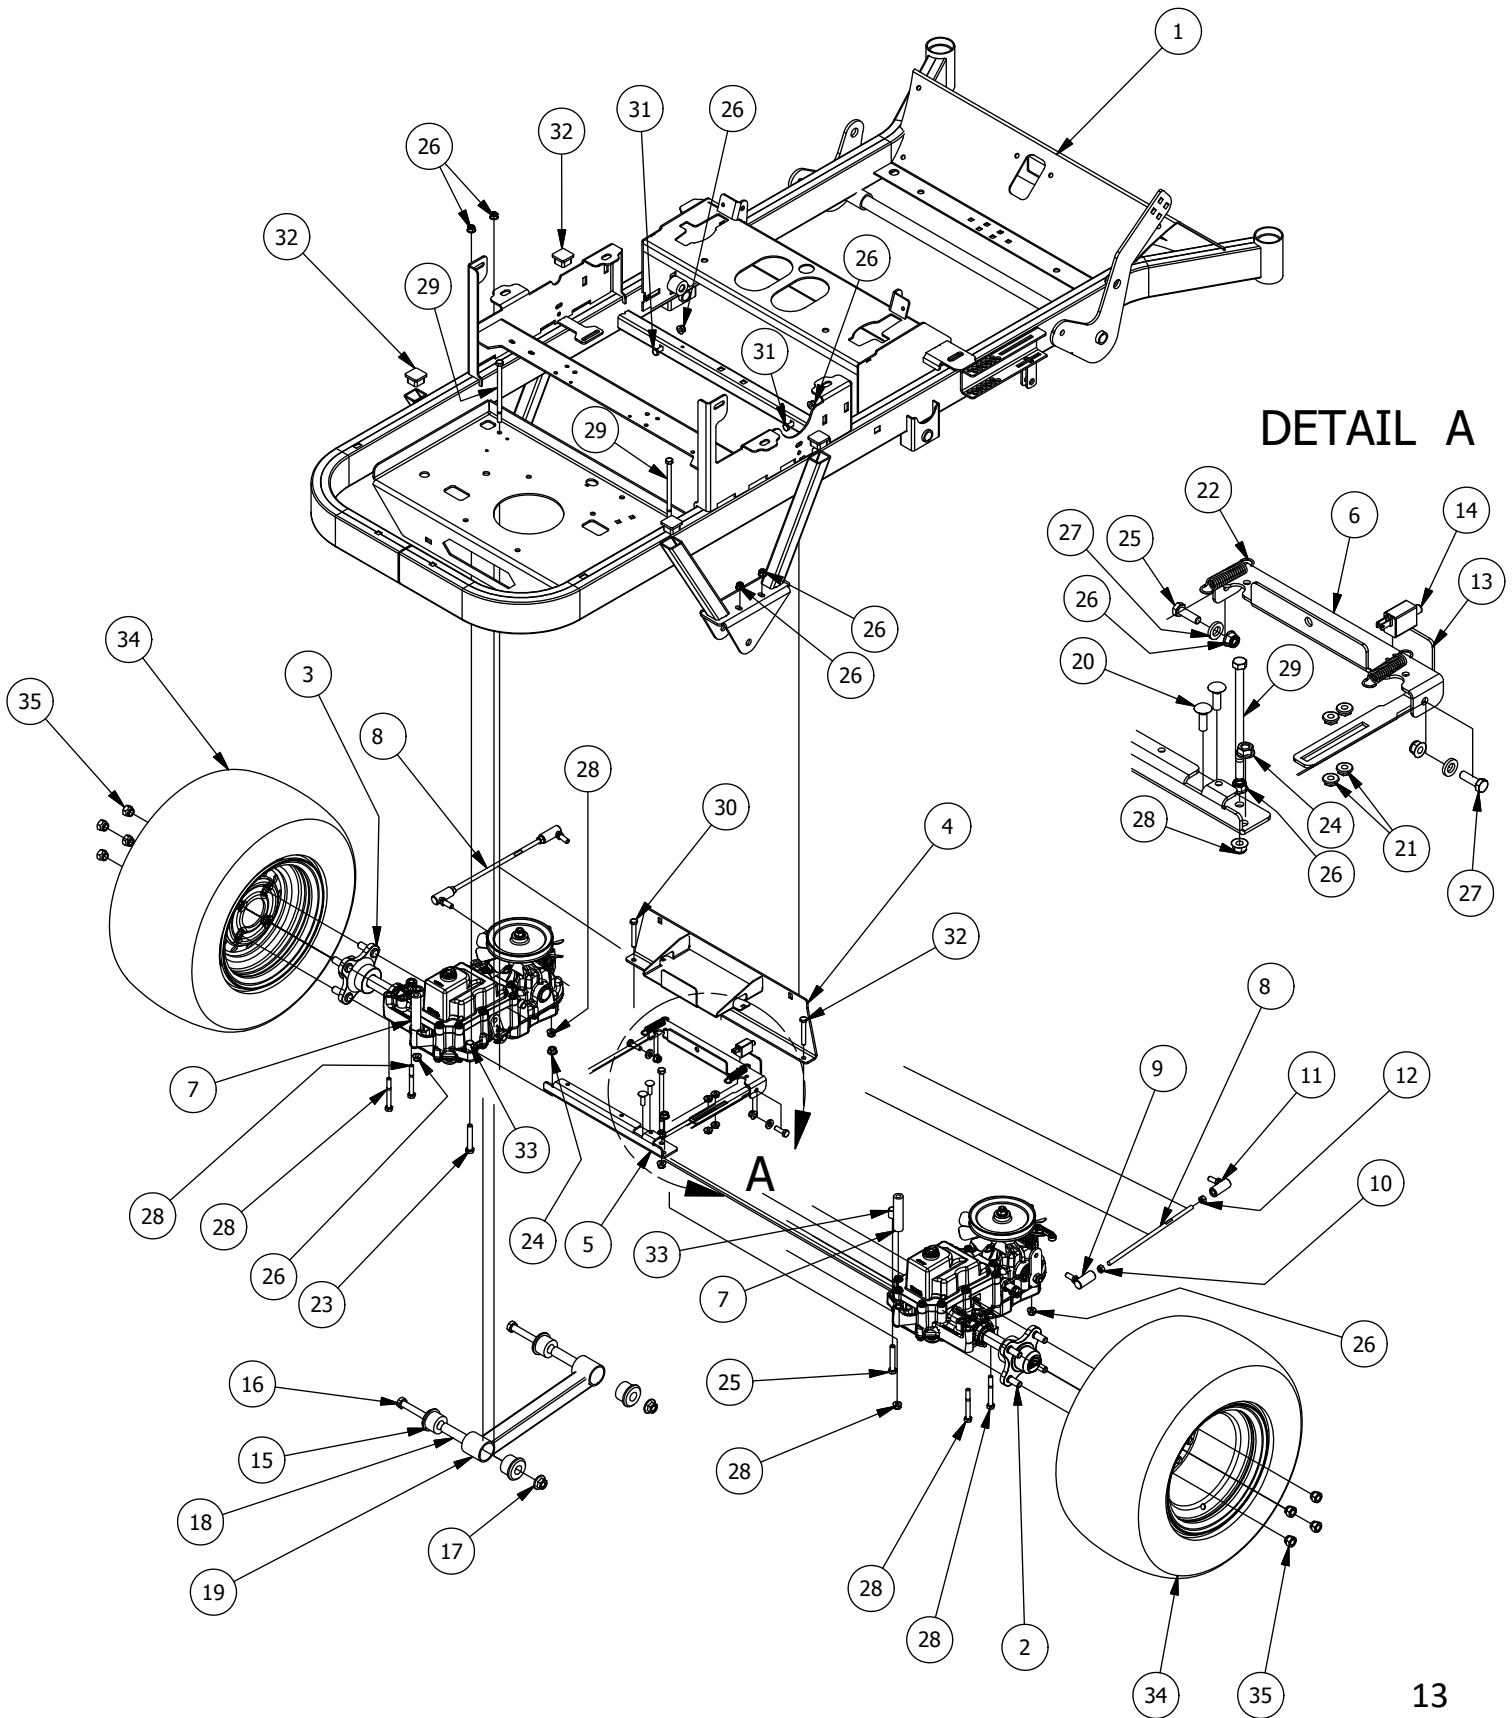

Transmission Assembly

RZ Tuff Torq Transaxle Assembly			
ITEM	QTY	PART NUMBER	DESCRIPTION
1	1	490-0026-00	Mower RZ TTQ Frame Assembly
2	1	450-0017-00	TZ-450 Right Side Hydrostatic Transmission
3	1	450-0018-00	TZ-450 Left Side Hydrostatic Transmission
4	1	490-0027-00	Mower TTQ Battery Box Assembly
5	1	439-0098-00	Mower TTQ Transmission Mount Brace
6	1	439-0018-00	Mower TTQ Brake Rod Bracket
7	2	425-0023-00	Mower TTQ Hydrostatic Transmission rear spacer
8	2	435-0020-00	Mower Drive Arm Rod TTQ 400 & 300 Transmission
9	2	410-0001-00	Control Arm Rod End, Right
10	2	413-0035-00	5/16-24 HEX NUT ZINC
11	2	410-0002-00	Control Arm Rod End, Left
12	2	413-0003-00	5/16 Hex Nut Left hand thread
13	1	439-0066-00	Mower Standard Transmission Brake Interlock Bracket
14	1	486-0030-00	Safety Switch
15	8	732-2000-00	Large MTV A-Arm Bushing
16	4	418-0021-00	1/2-13 X 3-3/4 HEX C/S GR 5 ZINC
17	4	413-0017-00	1/2-13 NYLON INSERT FLANGE LOCKNUT ZINC W/SERRATIONS
18	4	732-2001-00	Large MTV A-Arm Bushing Sleeve
19	2	490-0047-00	2019 all RZ Deck Stabilizer assembly
20	2	418-0010-00	5/16-18 X 1 CARRIAGE BOLT ZINC
21	8	413-0006-00	5/16-18 HEX FLANGE NUT W/SERR ZINC
22	2	434-0003-00	Brake Pedal Release Spring
23	2	418-0107-00	3/8-16 X 2-1/4 HEX FLANGE BOLT GR 8 ZC YELLOW
24	3	413-0020-00	3/8-16 HEX FLANGE NUT W/SERR ZINC YELLOW
25	2	418-0108-00	5/16 x1 Hex C/S (GR8) ZC/Yel
26	14	613-8049-00	5/16-18 Nylon Insert Flange Nut Zinc Orange Nylon
27	2	419-0015-00	3/8" ID X 3/4" OD X 1/8" THK BRONZE WASHER
28	4	418-0093-00	5/16-18 UNC-2.75 Hex Bolt TTQ Transmission
29	3	418-0092-00	5/16-18 UNC-5.5 Hex Bolt TTQ Transmission
30	2	618-2034-00	5/16" x 2-1/4" Hex Hd Cap Scr.
31	2	618-2071-00	5/16-18X 2" Hex Head Cap Screw
32	4	714-1002-00	1-1/4"x1-1/4" Black Tube Plug
33	2	725-1011-00	11/16"x 1/2" x 5/8" Spacer
34	2	422-0004-00	Mower TTQ Rear Wheel and Tire Assembly
35	8	413-0015-00	1/2-20 WHEEL NUT 60 DEGREE GR 5 ZINC