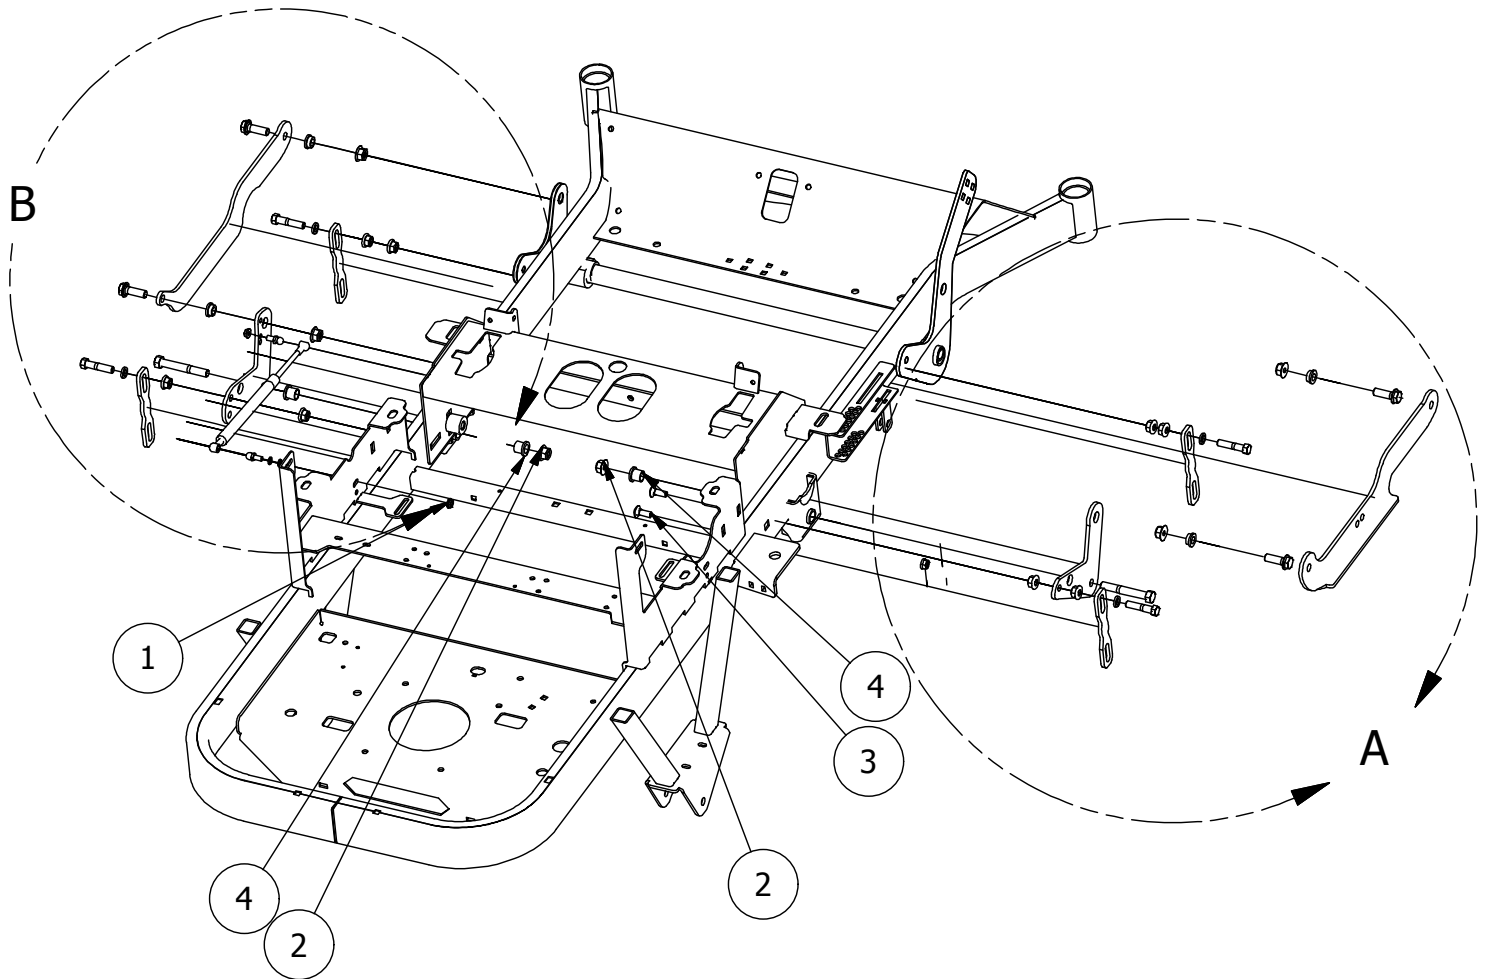

# TABLE OF CONTENTS

<b>FRONT FORK ASSEMBLY .....</b>	<b>3</b>
<b>DECK HEIGHT INDICATOR .....</b>	<b>4-6</b>
<b>SEAT ASSEMBLY .....</b>	<b>7-8</b>
<b>BATTERY ASSEMBLY .....</b>	<b>9</b>
<b>DRIVE ARM ASSEMBLY .....</b>	<b>10-11</b>
<b>GAS TANK ASSEMBLY.....</b>	<b>12</b>
<b>TRANSMISSION ASSEMBLY.....</b>	<b>13-14</b>
<b>54" DECK ASSEMBLY .....</b>	<b>15-18</b>
54" DECK ASSEMBLY 1 .....	15-16
54" DECK ASSEMBLY 2 .....	17-18
<b>61" DECK ASSEMBLY .....</b>	<b>19-22</b>
61" DECK ASSEMBLY 1 .....	19-20
61" DECK ASSEMBLY 2 .....	21-22
<b>DECK CHUTE ASSEMBLY.....</b>	<b>23</b>
<b>DECK SPINDLE.....</b>	<b>24</b>
<b>KAWASAKI FR691 ENGINE.....</b>	<b>25</b>
<b>KAWASAKI FR730 ENGINE.....</b>	<b>26</b>
<b>DECAL.....</b>	<b>27</b>

# Deck Height Indicator Assembly

Deck Height Parts List

ITEM	QTY	PART NUMBER	DESCRIPTION
1	13	413-0006-00	5/16-18 HEX FLANGE NUT W/SERR ZINC
2	8	413-0002-00	1/2-13 NYLON INSERT FLANGE LOCKNUT ZC YELLOW
3	2	418-0053-00	3/8-16 X 1 CARRIAGE BOLT ZINC
4	4	410-0008-00	5/8" ID X 3/4" OD X 3/4" LENGTH FLANGE BUSHING

**DETAIL A**

Detail A Parts List			
ITEM	QTY	PART NUMBER	DESCRIPTION
1	1	431-0006-00	RZ Deck Height Brtk Right Side
2	4	435-0013-00	Mower Deck Link
3	8	413-0002-00	1/2-13 NYLON INSERT FLANGE LOCKNUT ZC YELLOW
4	7	410-0009-00	1/2" ID X 3/4" OD X 3/8" LENGTH FLANGE BUSHING
5	4	418-0046-00	7/16-14 X 2 HEX C/S GR 5 ZINC YELLOW
6	8	413-0011-00	7/16-14 HEX FLANGE NUT W/SERR ZINC YELLOW
7	4	418-0047-00	1/2-13 X 1-1/2 HEX FLANGE BOLT ZINC YELLOW
8	4	419-0010-00	.443 ID X .750 OD X .125 THK NYLON BLACK
9	2	418-0042-00	1/2-13 X 3-1/2 HEX C/S GR 5 ZINC YELLOW
10	1	435-0021-00	Mower TTQ Deck Height Arm Right Link