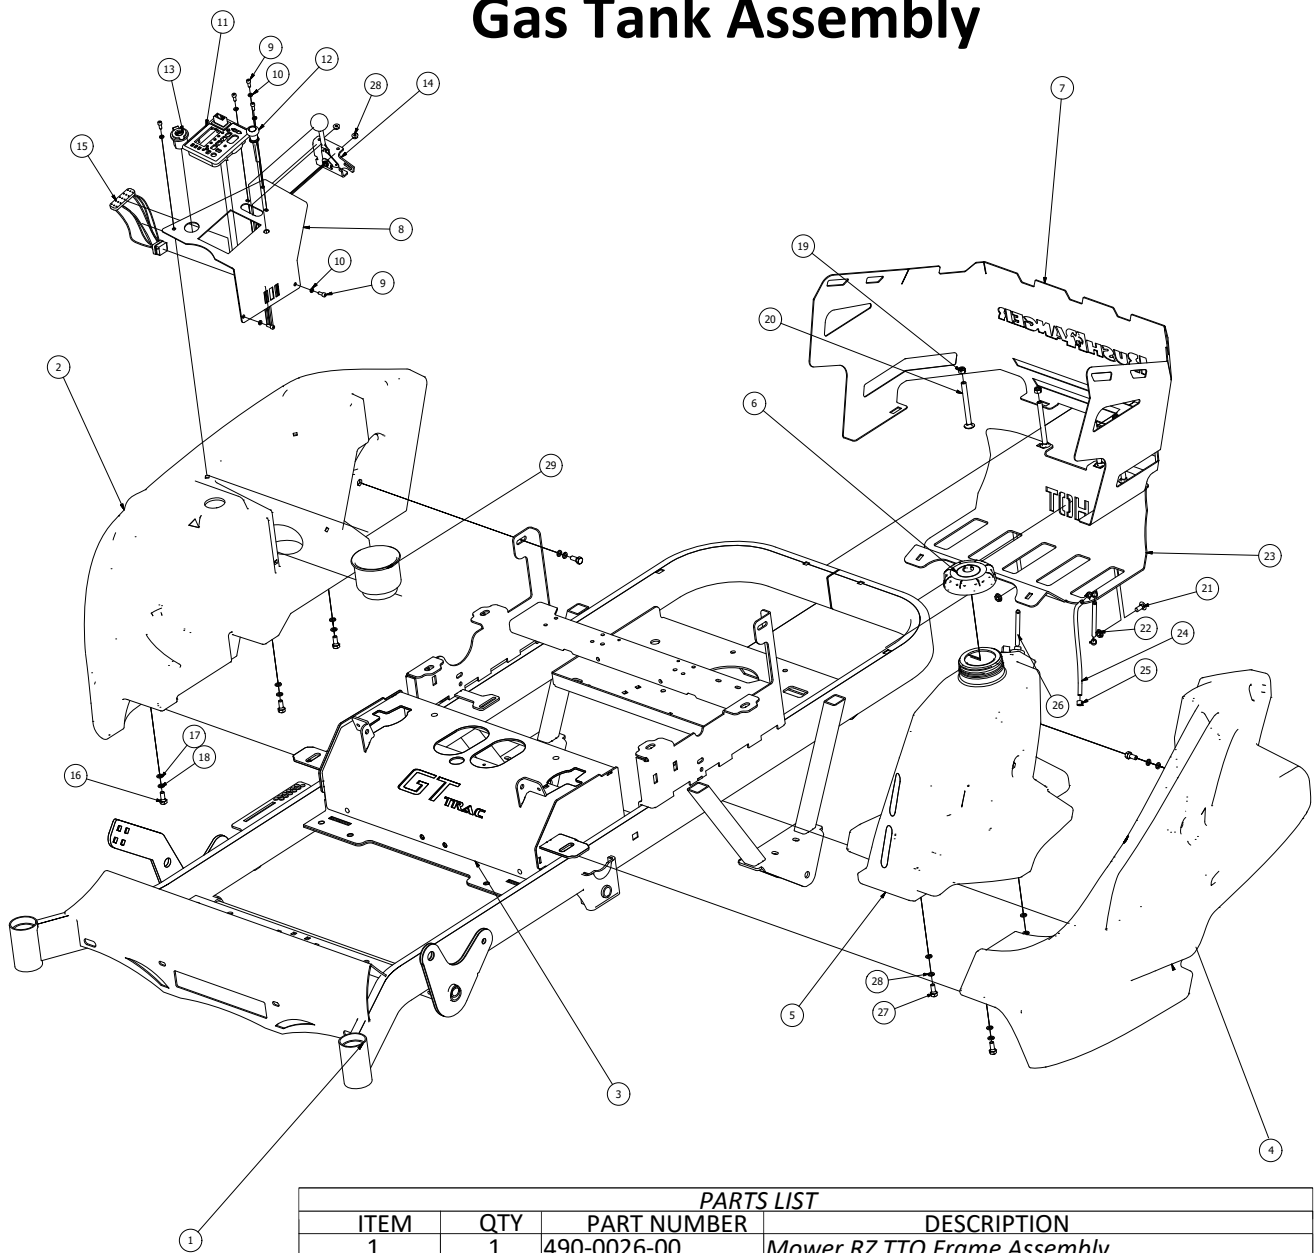

Gas Tank Assembly

PARTS LIST

ITEM	QTY	PART NUMBER	DESCRIPTION
1	1	490-0026-00	Mower RZ TTQ Frame Assembly
2	1	467-0018-00	Spartan RZ Right Fender
3	1	490-0023-00	Mower Seat Base Assembly
4	1	467-0019-00	Spartan RZ Left Fender
5	1	467-0017-00	Spartan RZ Gas Tank Assembly
6	1	467-0008-00	Tank Fill Neck Non-Venting Cap
7	1	439-0192-00	BushRanger RZ Engine Cowling
8	1	439-0022-00	Mower Control Panel Bracket
9	6	418-0055-00	10-24 X 1/2 SOCKET C/S 18-8 SS
10	6	419-0011-00	#10 SPLIT LOCKWASHER 18-8 SS
11	1	486-0004-00	Mower Control Console, Carbureted Engine
12	1	464-0002-00	Choke Cable
13	1	677-2075-00	12 Volt Auxilliary Plug
14	1	464-0001-00	Mower Throttle Cable Assembly w / Handle
15	1	486-0011-00	Kawasaki 730cc Harness
16	8	418-0054-00	5/16-18 X 3/4 HEX C/S ZINC
17	8	419-0007-00	1/2 USS FLAT WASHER ZINC
18	8	419-0009-00	5/16 SPLIT LOCKWASHER ZINC
19	4	413-0013-00	3/8-16 NYLON INSERT FLANGE LOCKNUT ZINC
20	4	418-0018-00	3/8-16 X 4 CARRIAGE BOLT ZINC
21	2	418-0008-00	5/16-18 X 3/4 CARRIAGE BOLT ZINC
22	2	413-0006-00	5/16-18 HEX FLANGE NUT W/SERR ZINC
23	1	439-0115-00	Mower Muffler Guard
24	1	751-1014-00	1/4 Fuel Line - Low Perm
25	4	472-0003-00	1/4 Spring Hose Clamp
26	1	451-0002-00	vapor vent line tube
27	1	418-0076-00	M6-1.0 X 16MM HEX FLANGE BOLT ZINC YELLOW
28	2	413-0008-00	10-24 NYLON INSERT LOCKNUT 18-8 SS
29	1	780-2220-00	Cup Holder