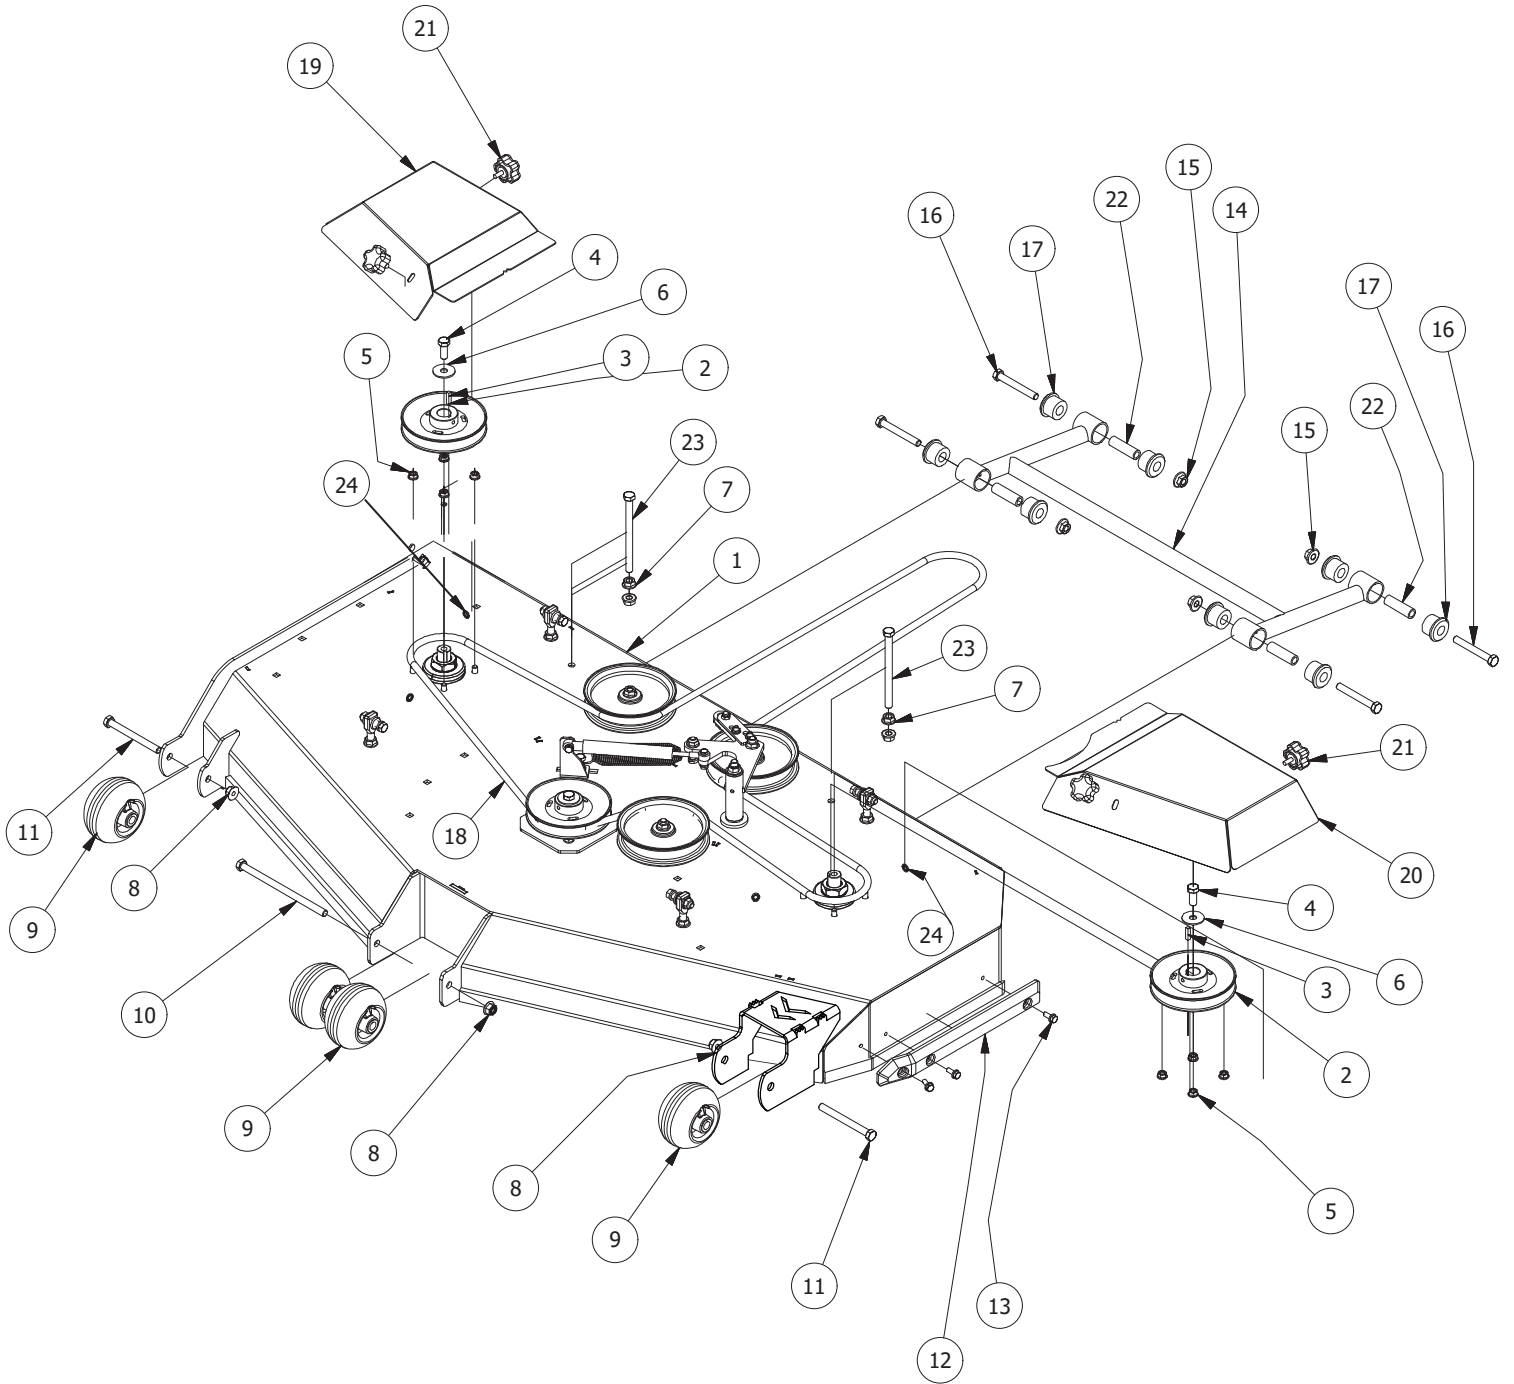

61" Deck Assembly-1

61" Deck Assembly-1			
ITEM	QTY	PART NUMBER	DESCRIPTION
1	1	490-0031-00	61" Mower Deck Assembly
2	3	433-0003-00	Deck Pulley 61"
3	3	442-0001-00	1/4 X 1 SQUARE KEY STOCK
4	3	418-0006-00	1/2-20 X 1-1/4 HEX C/S GR 5 ZINC
5	4	413-0004-00	3/8-16 HEX FLANGE NUT W/SERR ZINC
6	1	419-0001-00	1/2" X 1-5/8 BELLEVILLE CUP WASHER ZINC YELLOW
7	12	413-0005-00	1/2-13 HEX FLANGE NUT W/SERR ZINC YELLOW
8	4	413-0002-00	1/2-13 NYLON INSERT FLANGE LOCKNUT ZC YELLOW
9	4	422-0001-00	Anti-Scalp Wheel
10	1	418-0015-00	1/2-13 X 8-1/2 HEX C/S GR 2 ZINC YELLOW
11	2	418-0016-00	1/2-13 X 5 HEX C/S GR 2 ZINC YELLOW
12	1	429-0001-00	Mower Nylon Deck Guard
13	3	418-0049-00	5/16-18 X 3/4 IND HWH TRI LOB ZINC
14	1	490-0014-00	Mower 54"/61" Deck Frame Stabilizer Assembly
15	4	413-0017-00	1/2-13 NYLON INSERT FLANGE LOCKNUT ZINC W/SERRATIONS
16	4	418-0021-00	1/2-13 X 3-3/4 HEX C/S GR 5 ZINC
17	8	732-2000-00	Large MTV A-Arm Bushing
18	1	461-0002-00	61" Mower Deck Belt, HB x 167.9" Effective Length
19	1	414-0020-00	Mower 61" Deck Right Pulley Cover
20	1	414-0021-00	Mower 61" Deck Left Pulley Cover
21	4	445-0003-00	Lobed Knob w/ 5/16"-18 X .750"
22	4	732-2001-00	Large MTV A-Arm Bushing Sleeve
23	2	418-0044-00	1/2-13 X 6-1/2 HEX C/S GR 8 ZINC YELLOW
24	4	419-0027-00	5/16 L/W INT TOOTH ZC