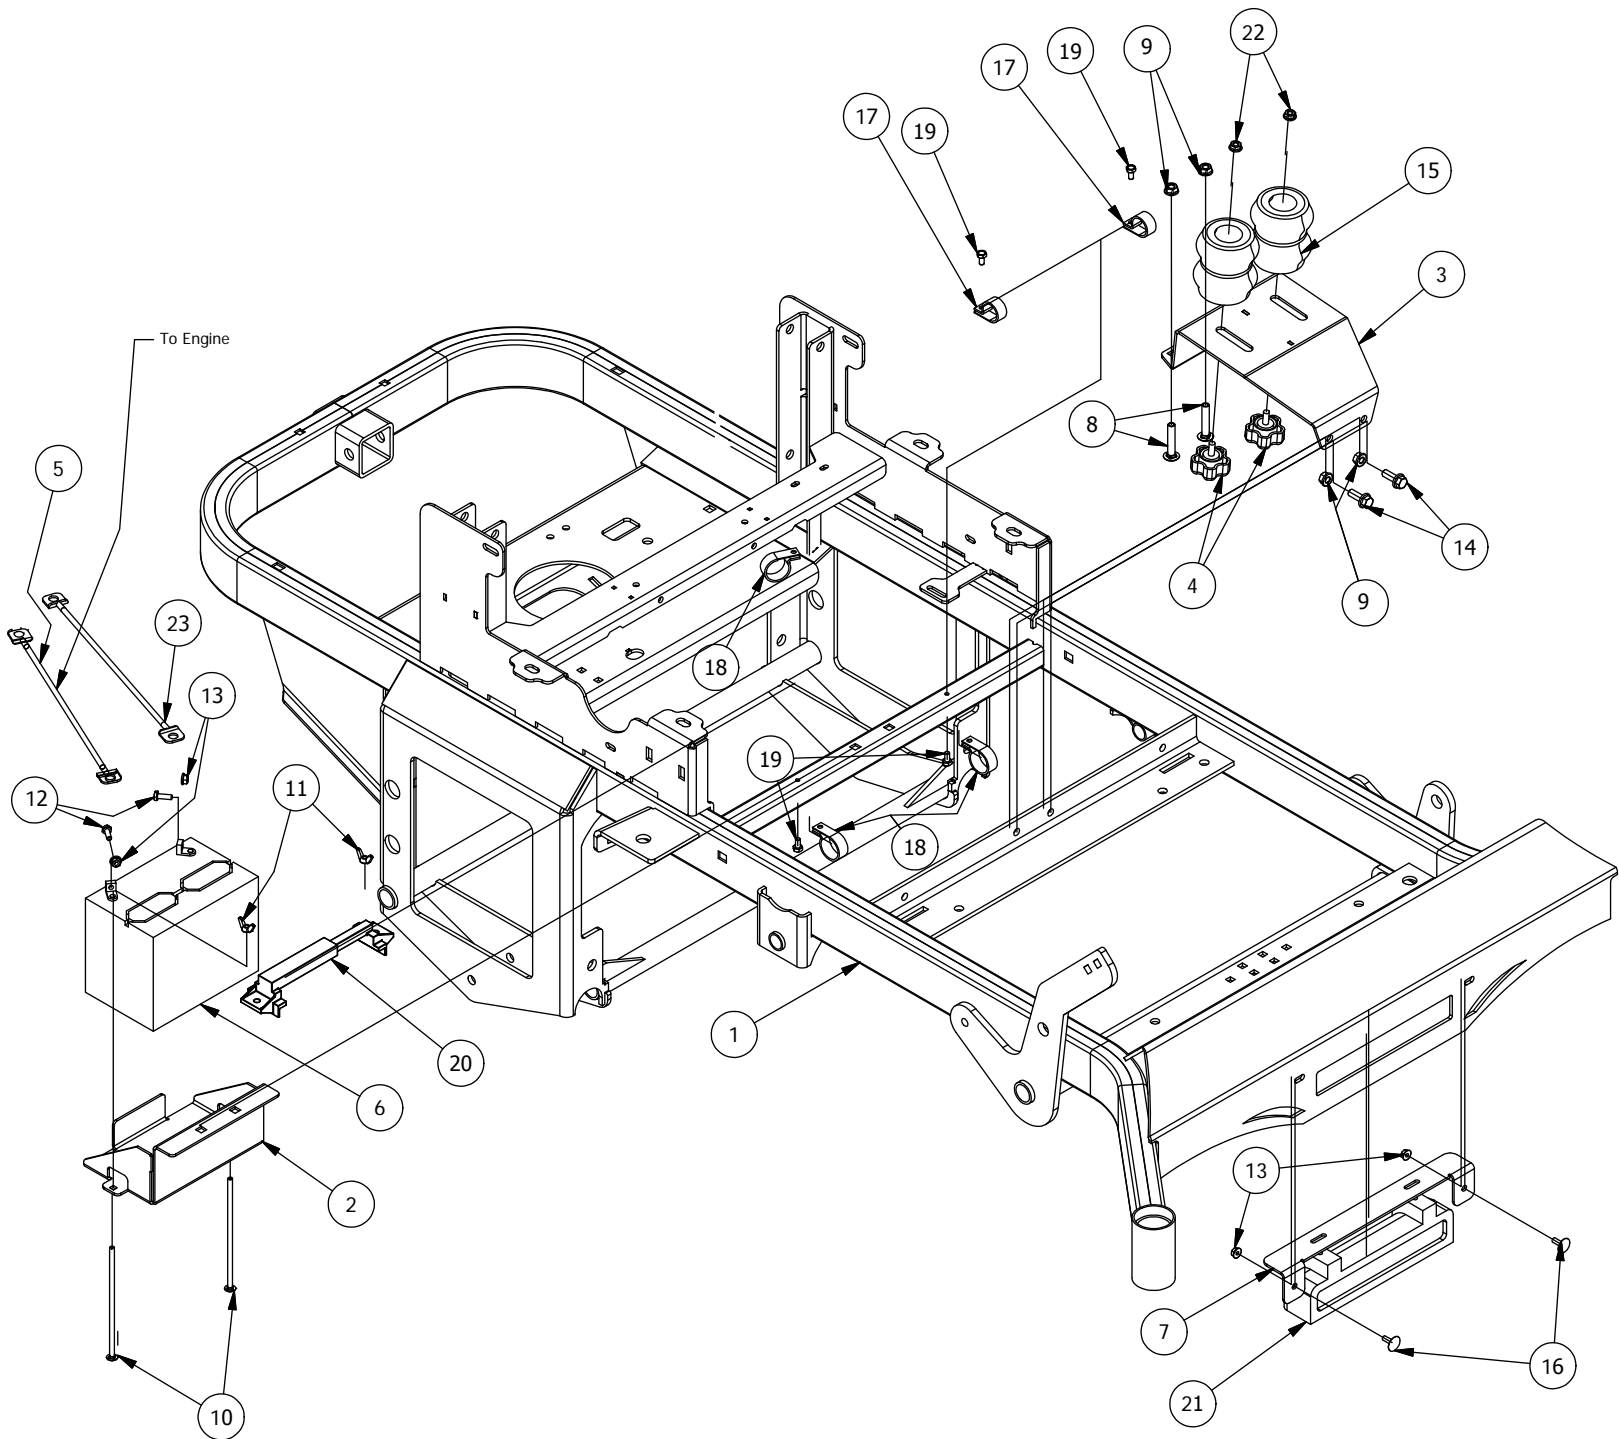

Battery and Seat Suspension Assembly

Battery and Seat Suspension Assembly Parts List			
ITEM	QTY	PART NUMBER	DESCRIPTION
1	1	490-0008-00	Mower SRT Frame Assembly
2	1	439-0008-00	Mower Battery Box
3	1	490-0021-00	Mower Suspension Seat Bracket Assembly
4	2	445-0001-00	Lobed Knob w/ 5/16"-18 X .750" Stud
5	1	486-0017-00	Mower Negative Battery Cable 28" long
6	1	468-1004-00	12-V Mower Starter Battery
7	1	439-0012-00	Mower LED Light Bracket
8	2	418-0033-00	3/8-16 X 2 CARRIAGE BOLT ZINC
9	4	413-0004-00	3/8-16 HEX FLANGE NUT W/SERR ZINC
10	2	418-0034-00	1/4-20 X 7 CARRIAGE BOLT ZINC
11	2	413-0025-00	1/4-20 WING NUT ZINC
12	2	418-0035-00	1/4-20 X 3/4 HEX C/S GR 2 ZINC
13	2	413-0026-00	1/4-20 NYLON INSERT FLANGE L/NUT ZINC
14	2	418-0040-00	3/8-16 X 1 HEX FLANGE BOLT GR 8 ZC YELLOW
15	2	487-0003-00	SRT Rear Suspension Elastomer
16	2	418-0026-00	1/4-20 X 3/4 CARRIAGE BOLT ZINC YELLOW
17	2	472-0002-00	1/2" CUSHIONED LOOP CLAMP
18	3	472-0001-00	1-1/4" CHUSHIONED LOOP CLAMP BLACK
19	4	418-0025-00	1/4-20 X 1/2 HWH SLOT TYPE F TCS ZINC
20	1	443-0001-00	Battery Hold Down
21	1	486-0032-00	Mower LED Light Bar
22	2	413-0027-00	5/16-18 NYLON INSERT FLANGE LOCKNUT ZC YELLOW
23	1	486-0016-00	Mower Positive Battery Cable 25" long