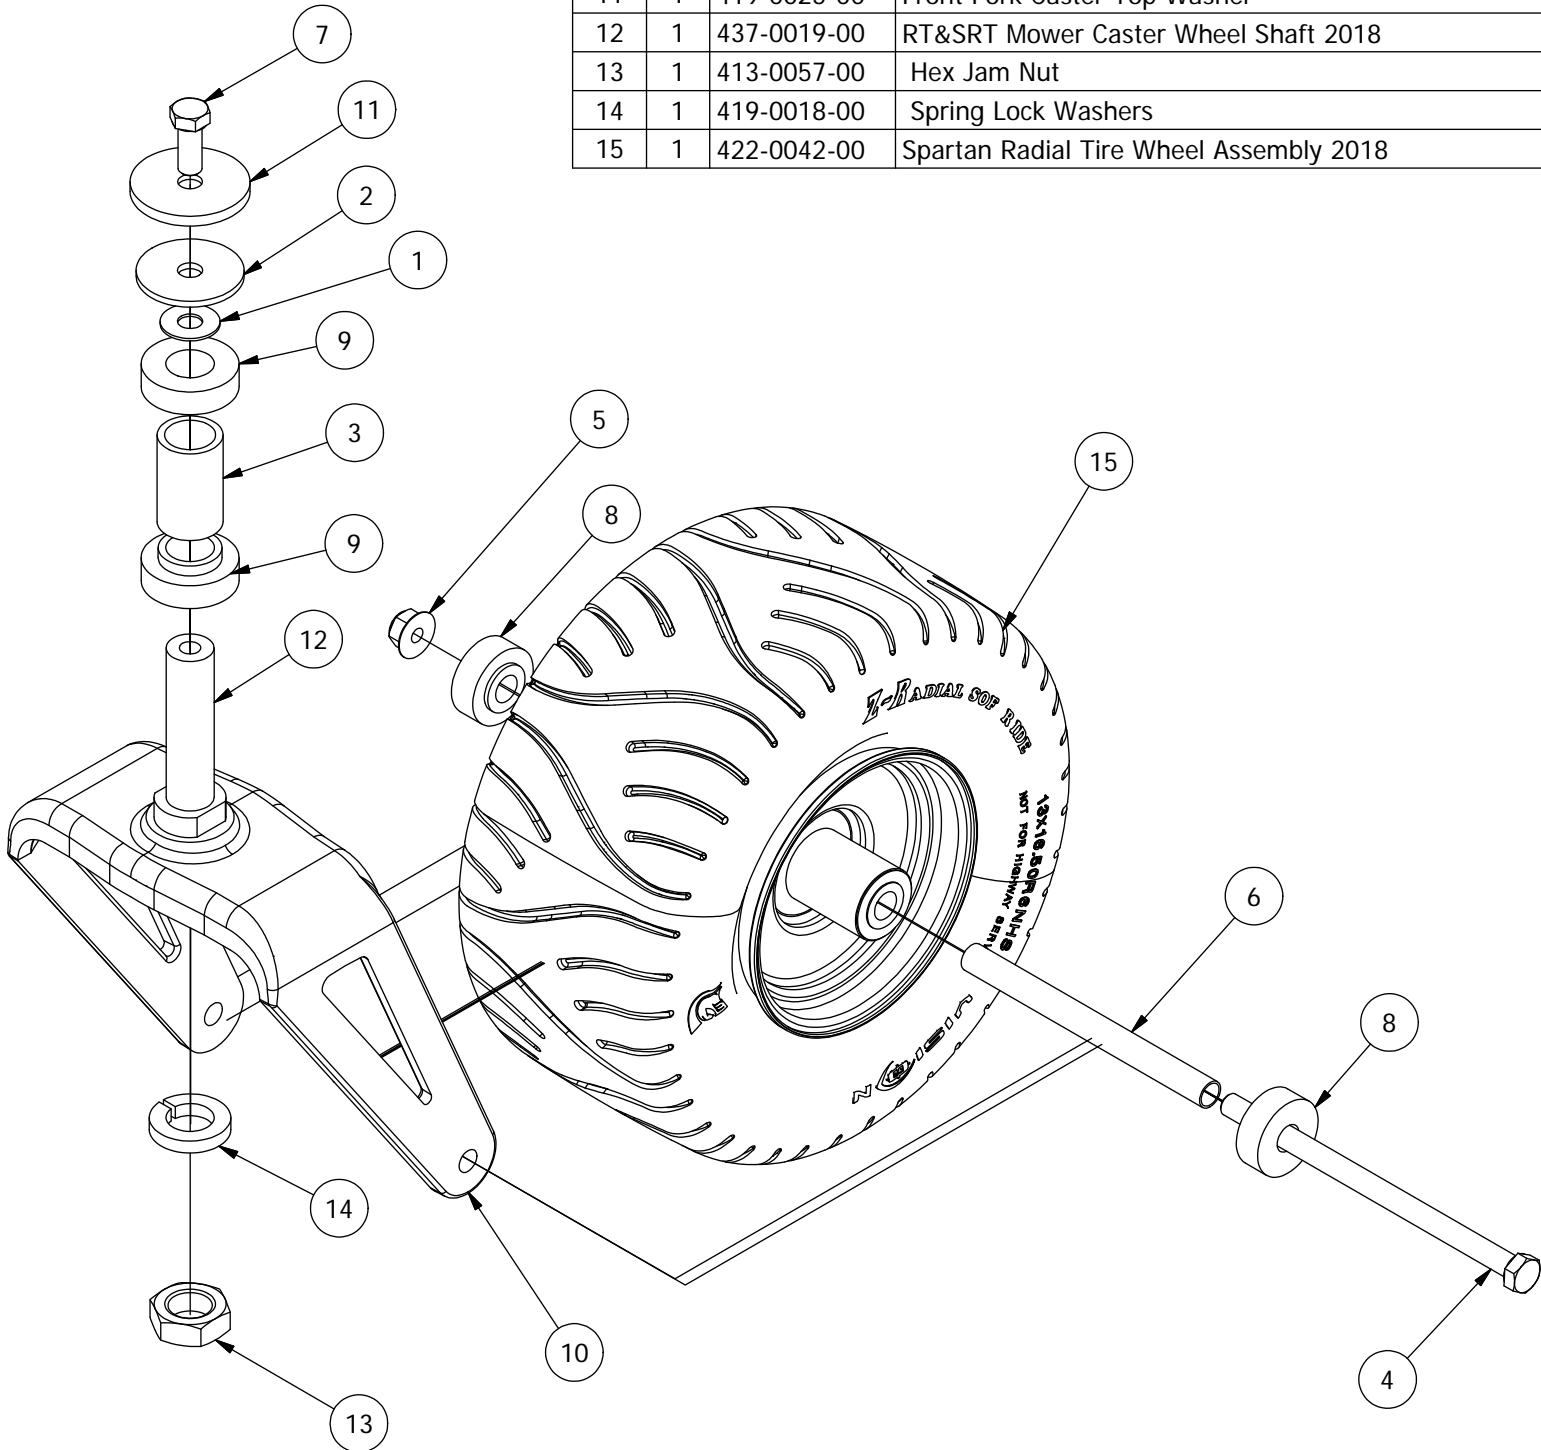

**BushRanger SRT XD Mower
Parts Manual 2020**

TABLE OF CONTENTS

FRONT FORK	3
BRAKE, FLOORBOARD, AND HEIGHT INDICATOR ASSEMBLY	4-8
BRAKE ASSEMBLY	6
HEIGHT INDICATOR ASSEMBLY	7-8
BATTERY AND SEAT SUSPENSION ASSEMBLY.....	9-10
DRIVE ARM ASSEMBLY	11-12
SEAT BASE ASSEMBLY	13-14
ROPS AND PUMP IDLER ASSEMBLY.....	15-17
PUMP IDLER ASSEMBLY	17
GAS TANK ASSEMBLY	18-19
DECK ASSEMBLIES.....	20-29
61" DECK ASSEMBLY 1.....	20-21
61" DECK ASSEMBLY 2.....	22-23
72" DECK ASSEMBLY 1.....	24-25
72" DECK ASSEMBLY 2.....	26-27
DECK SPINDLE ASSEMBLY.....	28
DECK CHUTE ASSEMBLY	29
TRANSMISSION ASSEMBLY	30-31
KAWASAKI FX850.....	32
KAWASAKI FX1000	33
DECALS.....	34-35

Front Fork Assembly

Front Fork Assembly			
ITEM	QTY	PART NUMBER	DESCRIPTION
1	1	419-0002-00	1/2 FENDER WASHER 1-1/4" OD ZINC
2	1	426-0006-00	Mower Caster Shaft Washer
3	1	425-0011-00	Mower Bearing Retainer Spacer
4	1	418-0003-00	1/2-13 X 8-1/2 HEX C/S GR 5 ZINC YELLOW
5	1	413-0002-00	1/2-13 NYLON INSERT FLANGE LOCKNUT ZC YELLOW
6	1	425-0010-00	Mower Caster Fork Wheel Spacer
7	1	418-0006-00	1/2-20 X 1-1/4 HEX C/S GR 5 ZINC
8	2	410-0014-00	Mower Caster Wheel Bearing
9	2	410-0006-00	Mower Caster Shaft Bearing
10	1	423-0001-00	RT&SRT Caster Wheel Fork 2018
11	1	419-0025-00	Front Fork Caster Top Washer
12	1	437-0019-00	RT&SRT Mower Caster Wheel Shaft 2018
13	1	413-0057-00	Hex Jam Nut
14	1	419-0018-00	Spring Lock Washers
15	1	422-0042-00	Spartan Radial Tire Wheel Assembly 2018