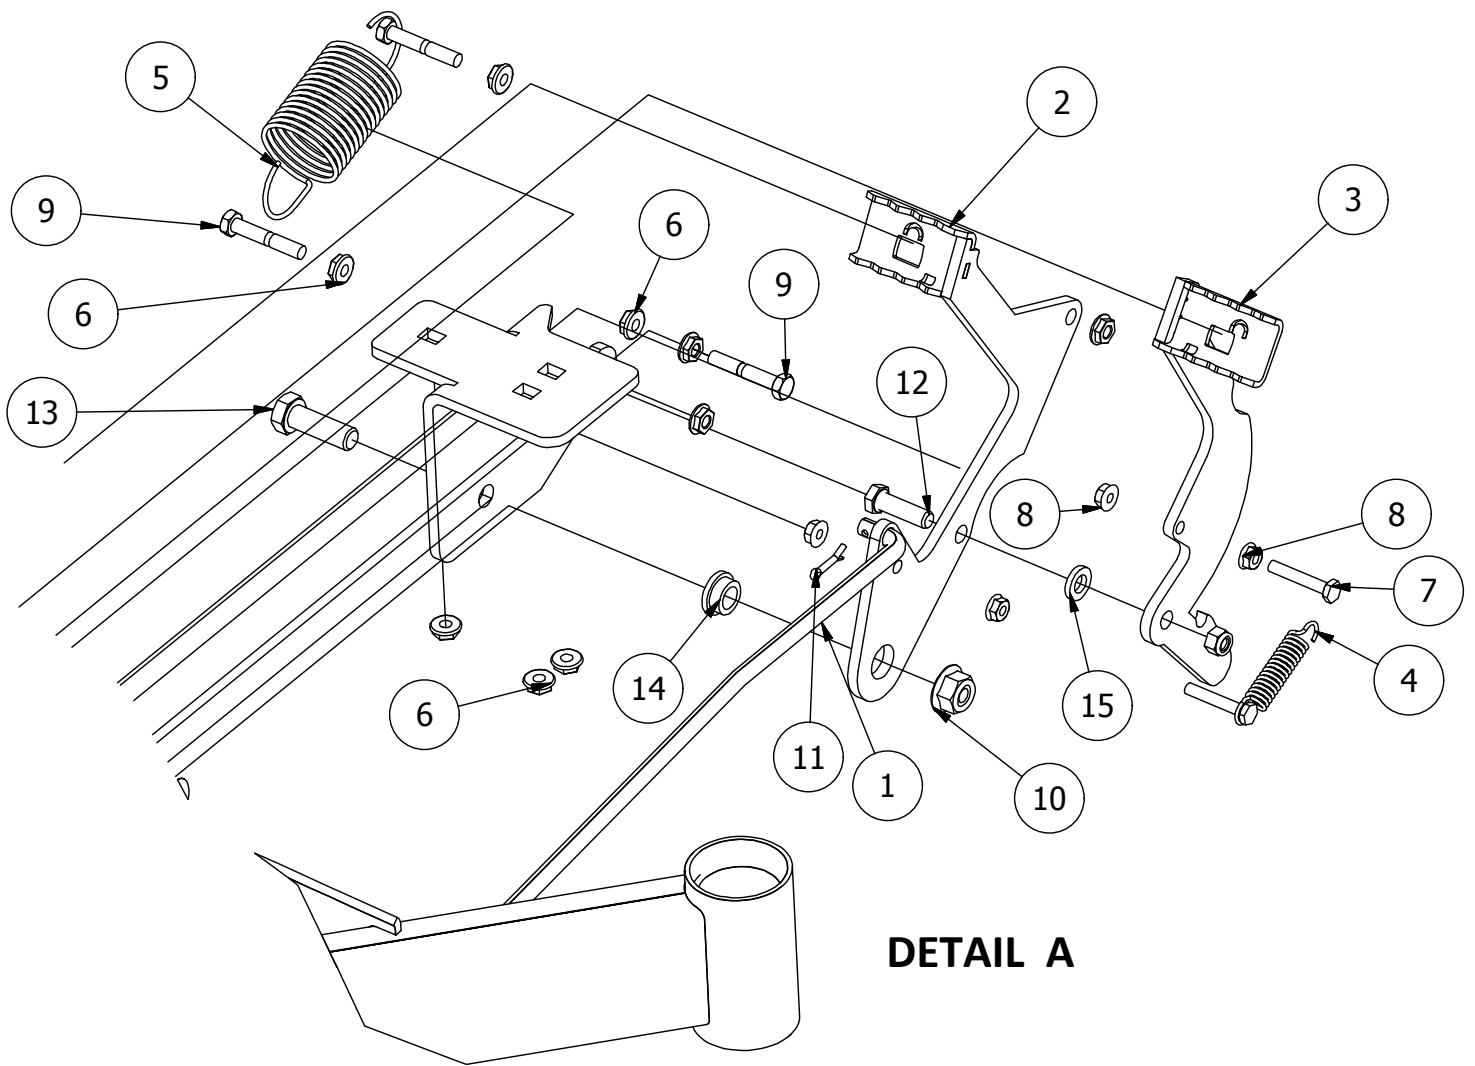

Brake, Floorboard, and Height Indicator Assembly

Floorboard Parts List			
ITEM	QTY	PART NUMBER	DESCRIPTION
1	1	481-0005-00	2017 Mower Rubber Foot Rest Mat Except for RZ
2	1	481-0006-00	2017 Mower Logo Floor Mat Except for RZ
3	1	439-0059-00	Mower Deck Height Foot Pedal
4	10	414-0002-00	8MM PUSH TYPE RETAINER NYLON BLACK
5	3	418-0008-00	5/16-18 X 3/4 CARRIAGE BOLT ZINC
6	8	413-0002-00	1/2-13 NYLON INSERT FLANGE LOCKNUT ZC YELLOW
7	2	418-0045-00	3/8-16 X 1 CARRIAGE BOLT ZINC YELLOW GR8
8	4	413-0004-00	3/8-16 HEX FLANGE NUT W/SERR ZINC
9	4	429-0002-00	Rubber Bumper
10	4	410-0010-00	1/2" ID X 5/8" OD X 1/2" LENGTH FLANGE BUSHING
11	1	490-0008-00	Mower SRT Frame Assembly
12	1	439-0007-00	Mower Floorboard