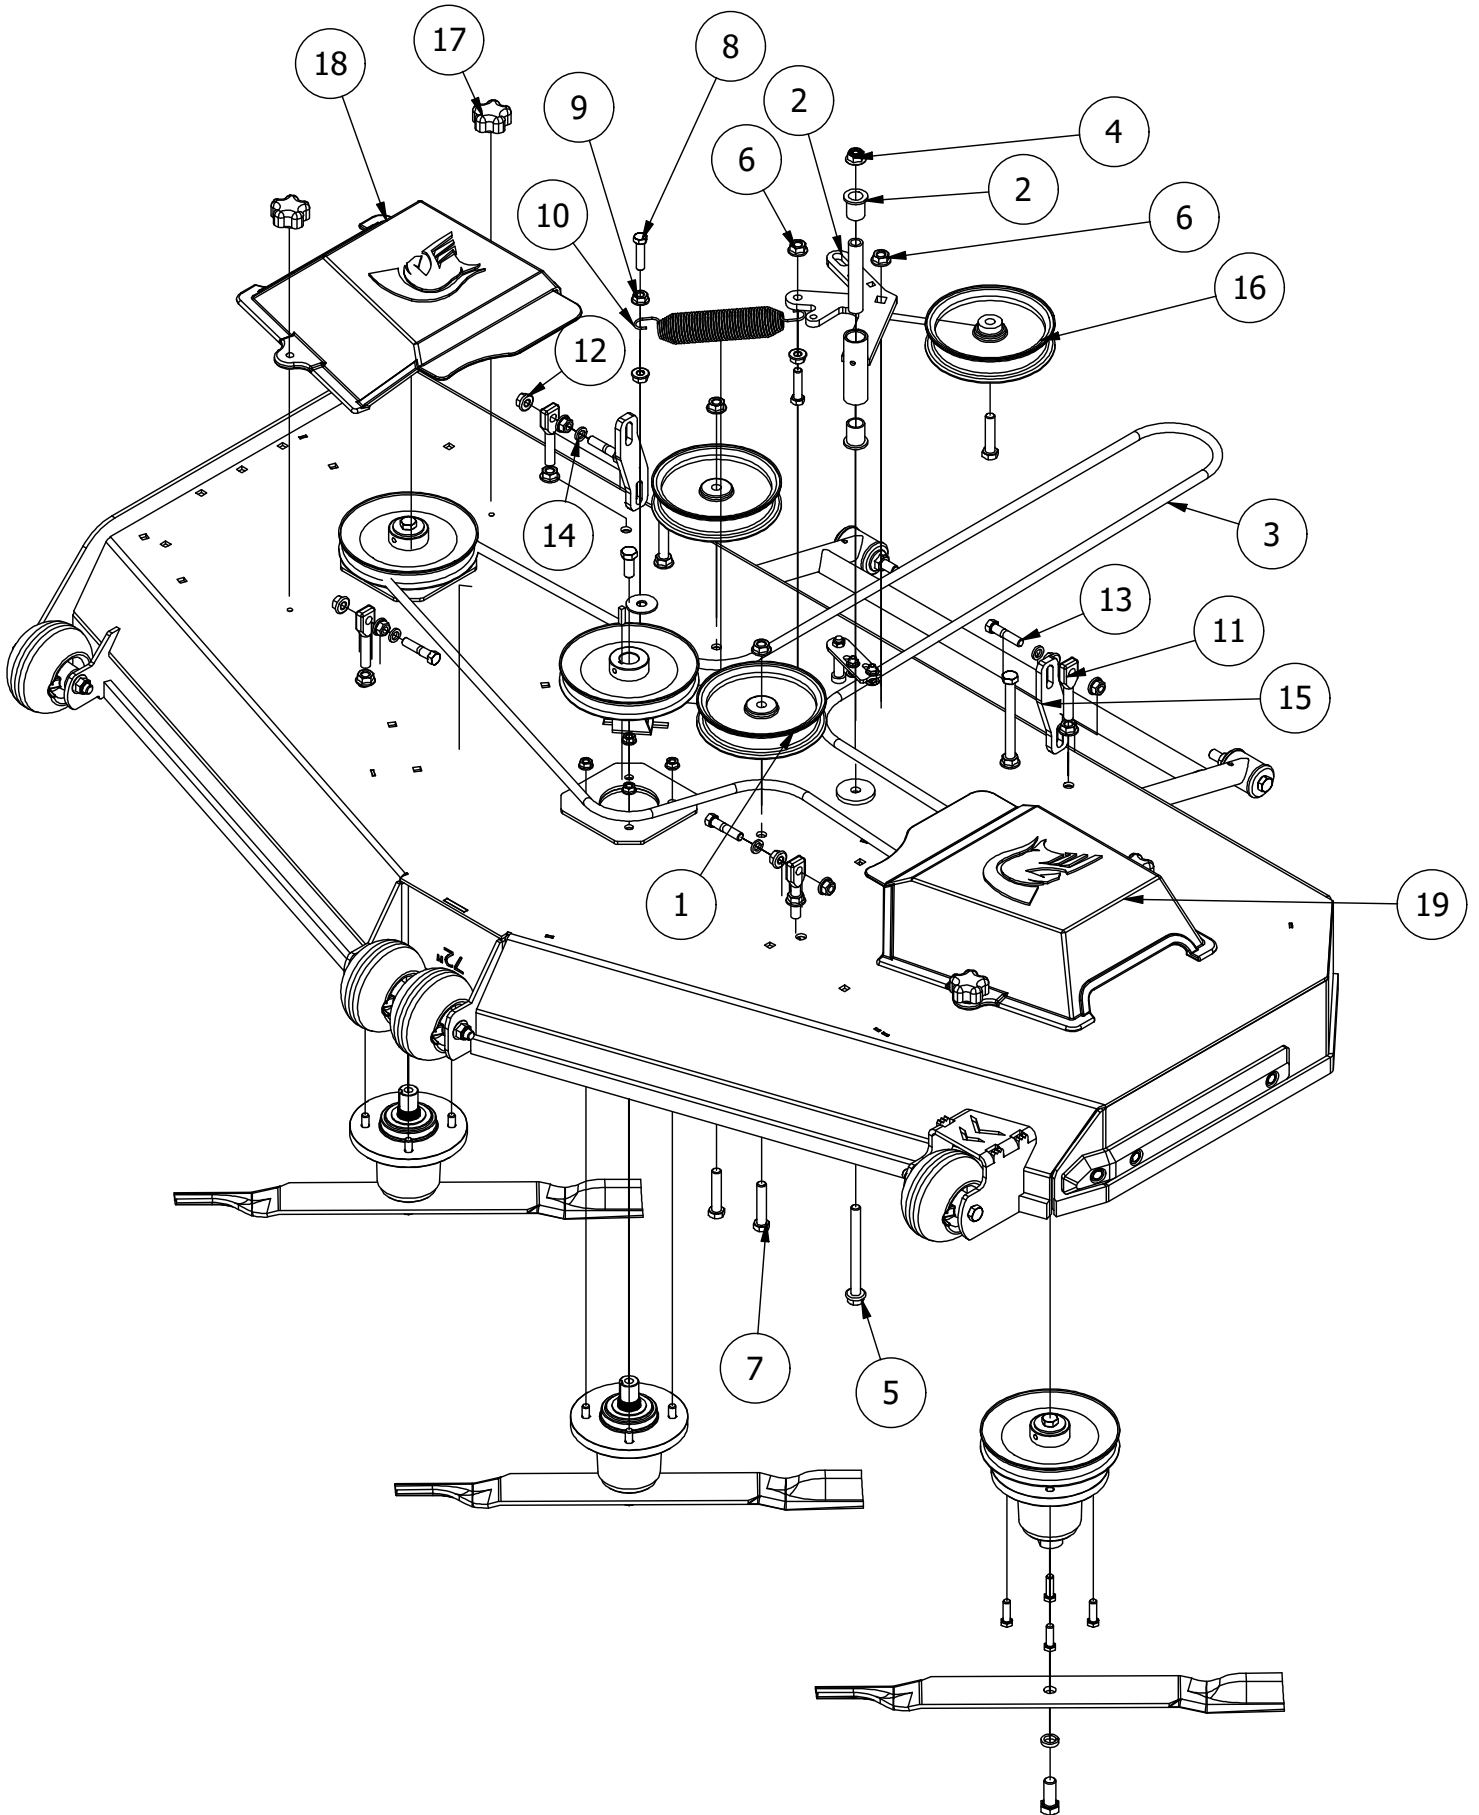

72" Deck Assembly 2

PARTS LIST			
ITEM	QTY	PART NUMBER	DESCRIPTION
1	2	433-0015-00	6-3/4" Idler Pulley, 15/16" Spacer Assembly
2	1	490-0019-00	Mower Deck Idler Pulley Arm Assembly
3	1	461-0003-00	72" Mower Deck Belt, HB x 186.5" Effective Length
4	4	413-0002-00	1/2-13 NYLON INSERT FLANGE LOCKNUT ZC YELLOW
5	1	418-0009-00	1/2-13 X 5-1/2 HEX FLANGE BOLT GR 8 ZY
6	4	413-0010-00	1/2-13 HEX FLANGE NUT W/SERR ZINC
7	2	418-0014-00	1/2-13 X 2-1/2 HEX FLANGE BOLT GR 8 ZC YELLOW
8	2	418-0011-00	7/16-14 X 1-3/4 HEX C/S GR 2 ZINC (NOT A/T)
9	3	413-0001-00	7/16-14 HEX FLANGE NUT W/SERR ZINC
10	1	434-0005-00	Deck/pump idler spring
11	4	448-0001-00	Mowre Deck height adjustment Stud
12	9	413-0011-00	7/16-14 HEX FLANGE NUT W/SERR ZINC YELLOW
13	4	418-0046-00	7/16-14 X 2 HEX C/S GR 5 ZINC YELLOW
14	4	419-0010-00	.443 ID X .750 OD X .125 THK NYLON BLACK
15	2	435-0011-00	Mower 72" Deck Rear Height Arm Connecting Link
16	1	433-0014-00	6-3/4" Idler Pulley, 15/16" Spacer Assembly
17	4	445-0003-00	Lobed Knob w/ 5/16"-18 insert
18	1	414-0020-00	Right Pulley Cover 61" RZ/RT/SRT, 72" RT/SRT
19	1	414-0021-00	Left Pulley Cover 61" RZ/RT/SRT, 72" RT/SRT