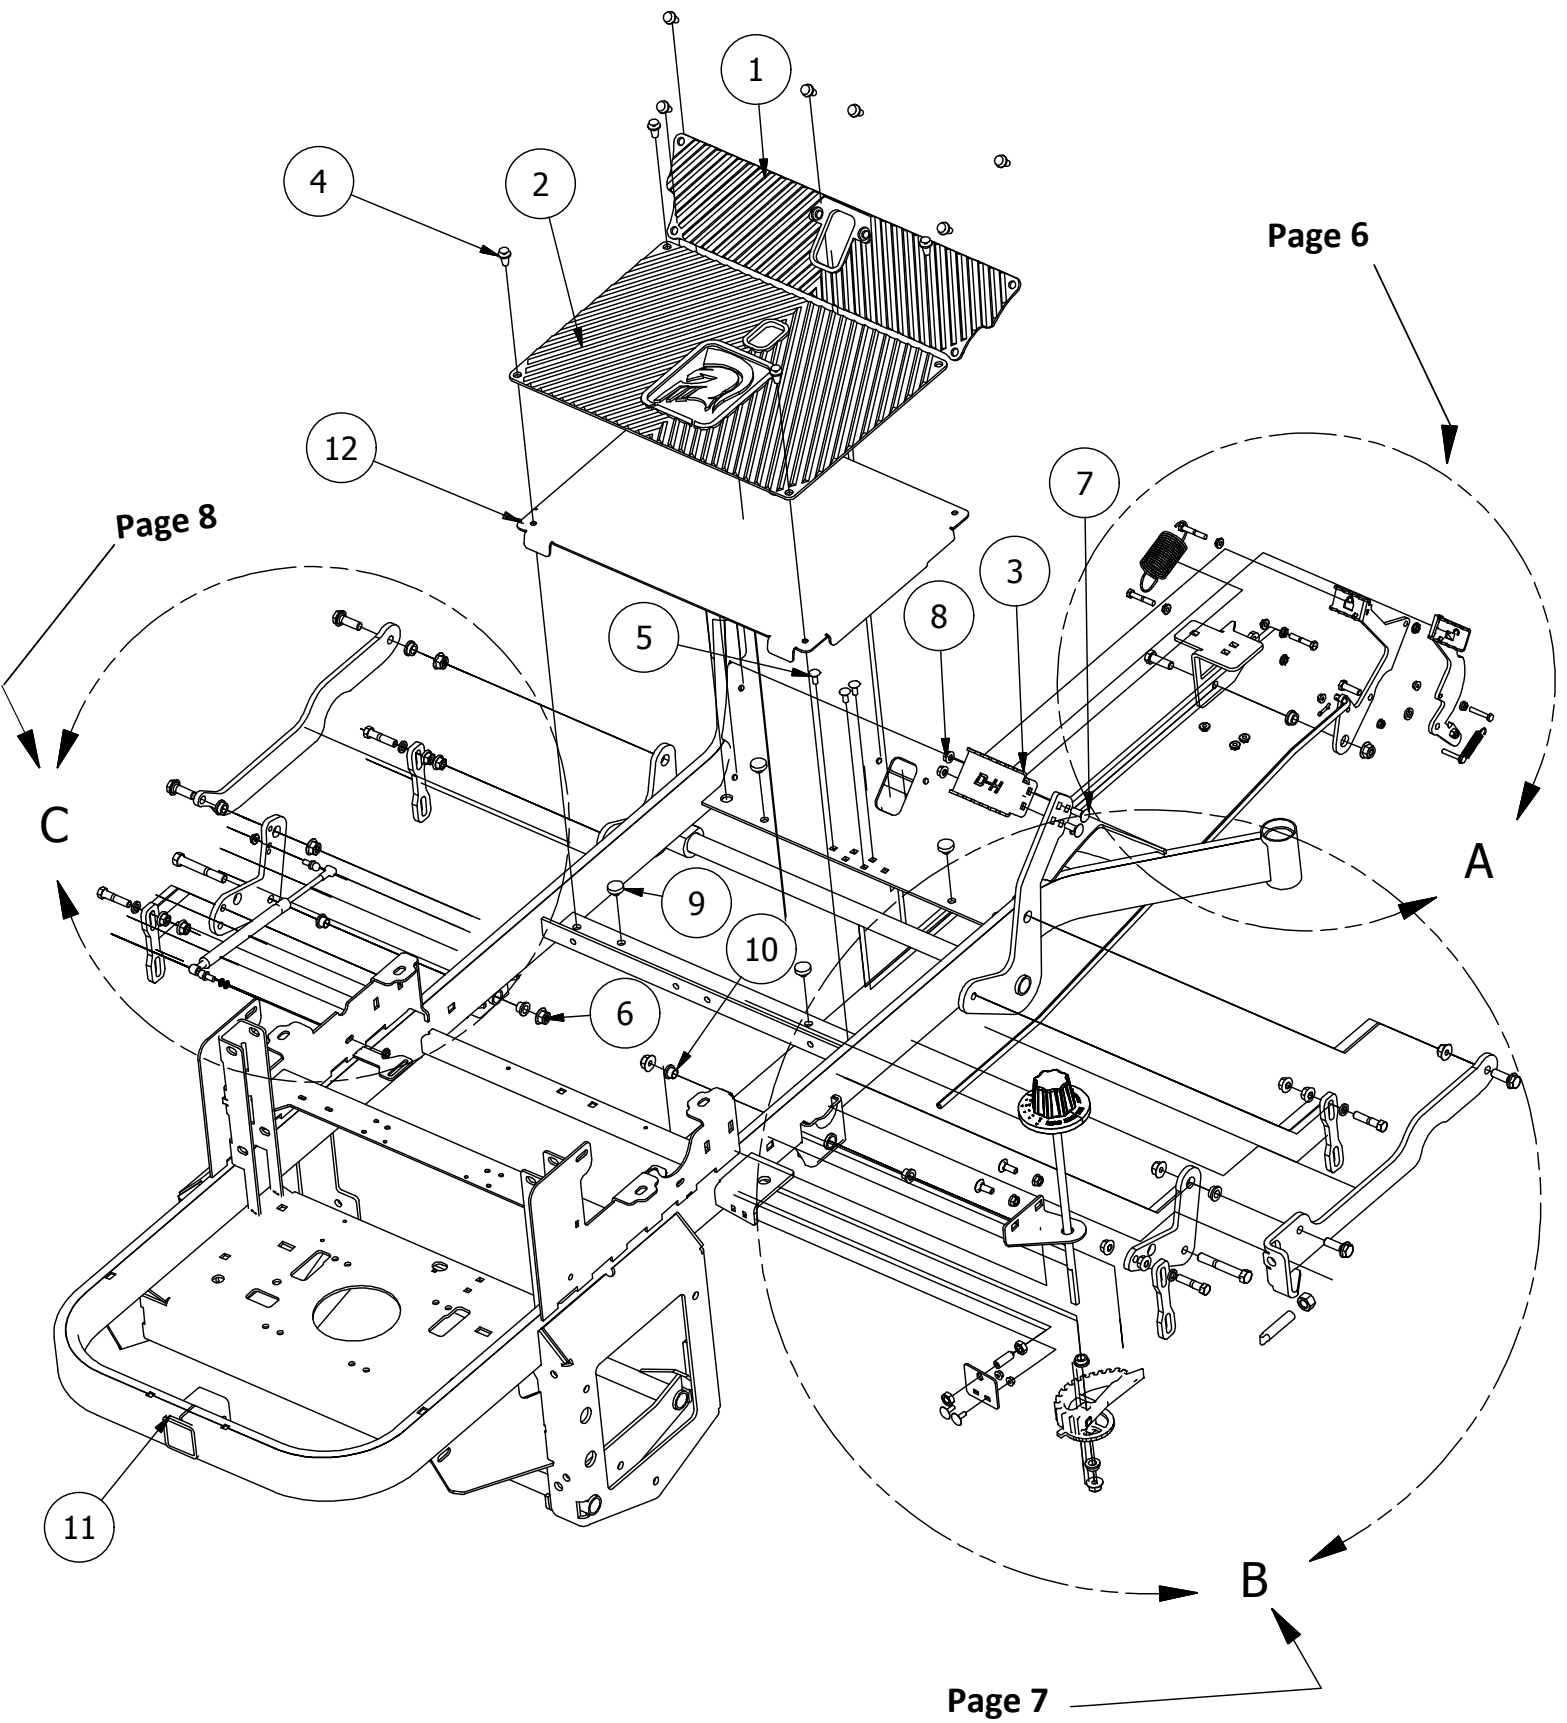

**BushRanger SRT XD Mower
Parts Manual 2020**

TABLE OF CONTENTS

FRONT FORK	3
BRAKE, FLOORBOARD, AND HEIGHT INDICATOR ASSEMBLY	4-8
BRAKE ASSEMBLY	6
HEIGHT INDICATOR ASSEMBLY	7-8
BATTERY AND SEAT SUSPENSION ASSEMBLY.....	9-10
DRIVE ARM ASSEMBLY	11-12
SEAT BASE ASSEMBLY	13-14
ROPS AND PUMP IDLER ASSEMBLY.....	15-17
PUMP IDLER ASSEMBLY	17
GAS TANK ASSEMBLY	18-19
DECK ASSEMBLIES.....	20-29
61" DECK ASSEMBLY 1.....	20-21
61" DECK ASSEMBLY 2.....	22-23
72" DECK ASSEMBLY 1.....	24-25
72" DECK ASSEMBLY 2.....	26-27
DECK SPINDLE ASSEMBLY.....	28
DECK CHUTE ASSEMBLY	29
TRANSMISSION ASSEMBLY	30-31
KAWASAKI FX850.....	32
KAWASAKI FX1000	33
DECALS.....	34-35

Brake, Floorboard, and Height Indicator Assembly

Floorboard Parts List			
ITEM	QTY	PART NUMBER	DESCRIPTION
1	1	481-0005-00	2017 Mower Rubber Foot Rest Mat Except for RZ
2	1	481-0006-00	2017 Mower Logo Floor Mat Except for RZ
3	1	439-0059-00	Mower Deck Height Foot Pedal
4	10	414-0002-00	8MM PUSH TYPE RETAINER NYLON BLACK
5	3	418-0008-00	5/16-18 X 3/4 CARRIAGE BOLT ZINC
6	8	413-0002-00	1/2-13 NYLON INSERT FLANGE LOCKNUT ZC YELLOW
7	2	418-0045-00	3/8-16 X 1 CARRIAGE BOLT ZINC YELLOW GR8
8	4	413-0004-00	3/8-16 HEX FLANGE NUT W/SERR ZINC
9	4	429-0002-00	Rubber Bumper
10	4	410-0010-00	1/2" ID X 5/8" OD X 1/2" LENGTH FLANGE BUSHING
11	1	490-0008-00	Mower SRT Frame Assembly
12	1	439-0007-00	Mower Floorboard