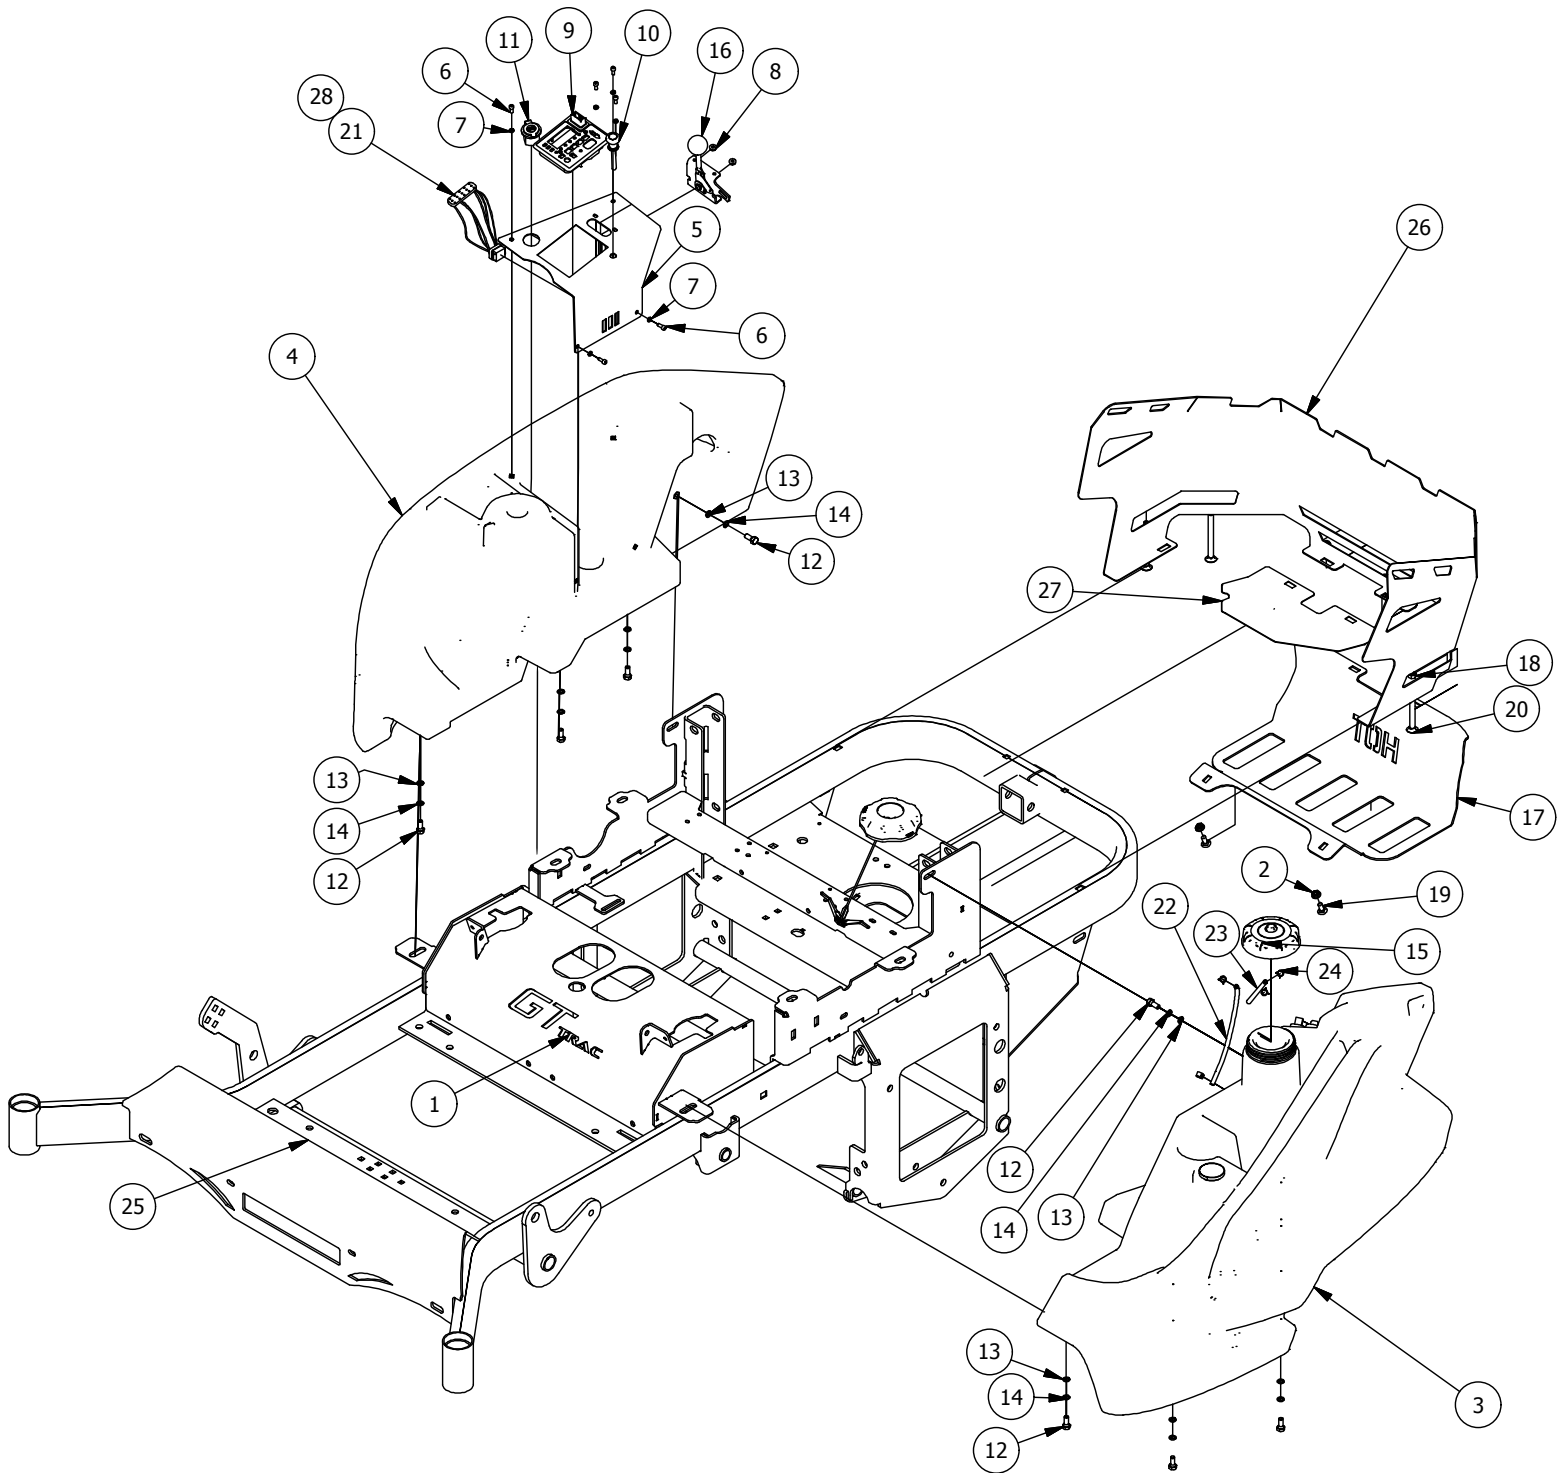

Gas Tank Assembly

Gas Tank Assembly Parts List			
ITEM	QTY	PART NUMBER	DESCRIPTION
1	1	490-0023-00	Mower Seat Base Assembly
2	2	413-0006-00	5/16-18 HEX FLANGE NUT W/SERR ZINC
3	1	467-0001-00	Gas Tank
4	1	467-0002-00	Console
5	1	439-0022-00	Mower Control Panel Bracket
6	6	418-0055-00	10-24 X 1/2 SOCKET C/S 18-8 SS
7	6	419-0011-00	#10 SPLIT LOCKWASHER 18-8 SS
8	2	413-0008-00	10-24 NYLON INSERT LOCKNUT 18-8 SS
9	1	486-0004-00	Mower Control Console, Carbureted Engine
10	1	464-0002-00	Choke Cable
11	1	677-2075-00	12 Volt Auxilliary Plug
12	8	418-0054-00	5/16-18 X 3/4 HEX C/S ZINC
13	8	419-0007-00	1/2 USS FLAT WASHER ZINC
14	8	419-0009-00	5/16 SPLIT LOCKWASHER ZINC
15	1	467-0008-00	Tank Fill Neck Non-Venting Cap
16	1	464-0001-00	Mower Throttle Cable Assembly w / Handle
17	2	439-0006-00	Mower Muffler Guard
18	4	413-0013-00	3/8-16 NYLON INSERT FLANGE LOCKNUT ZINC
19	2	418-0008-00	5/16-18 X 3/4 CARRIAGE BOLT ZINC
20	4	418-0018-00	3/8-16 X 4 CARRIAGE BOLT ZINC
21	1	486-0011-00	Briggs and Stratton Wiring Harness
22	1	751-1014-00	1/4 Fuel Line - Low Perm
23	1	451-0002-00	vapor vent line tube
24	4	472-0003-00	1/4 Spring Hose Clamp
25	1	490-0008-00	Mower SRT Frame Assembly
26	1	439-0064-00	Mower Engine Cowling
27	1	439-0006-00	Mower Muffler Guard
28	1	486-0013-00	Wiring Harness