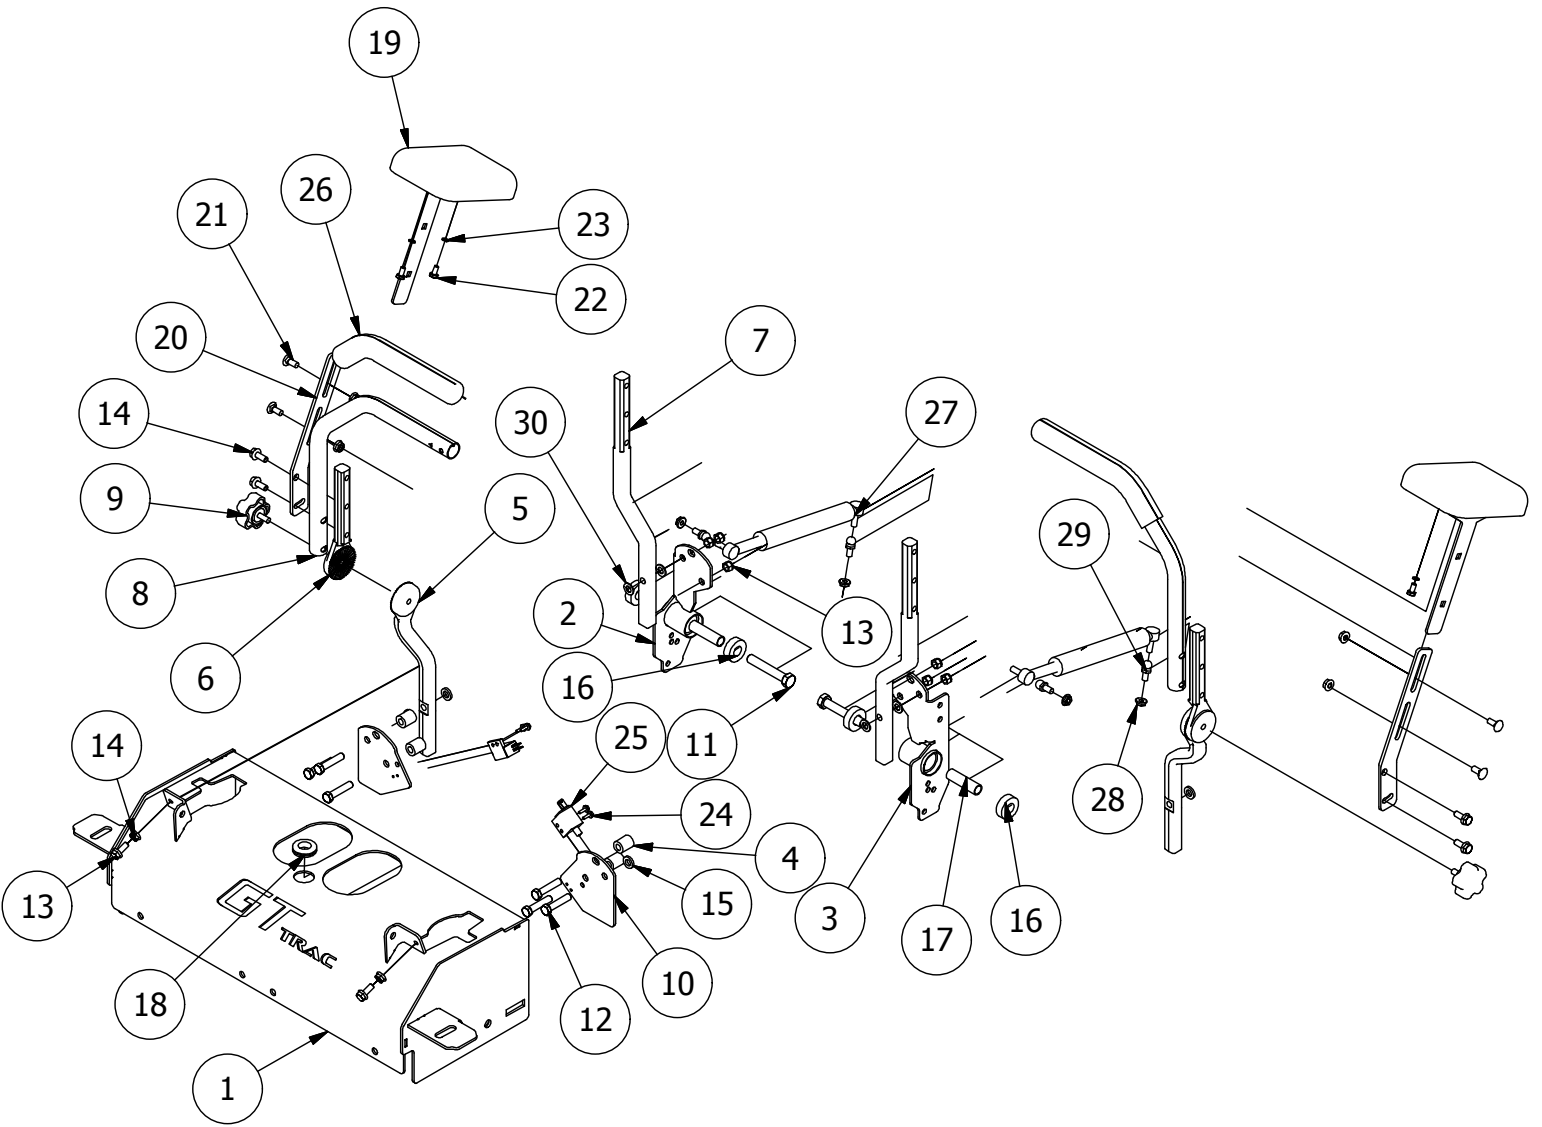

Drive Arm Assembly

Drive Arm Parts List			
ITEM	QTY	PART NUMBER	DESCRIPTION
1	1	490-0023-00	Mower Seat Base Assembly
2	1	490-0013-00	Mower Right Drive Arm Bracket Assembly
3	1	490-0012-00	Mower Left Drive Arm Bracket Assembly
4	4	425-0003-00	Mower Drive Arm Spacer
5	2	431-0002-00	Height/Pitch Adjustable Lower Drive Arm
6	2	431-0003-00	Height/Pitch Adjustable Upper Drive Arm
7	2	431-0001-00	Height Adjustable Drive Arm
8	2	403-0020-00	Mower Drive Handle Tube
9	2	445-0001-00	Lobed Knob w/ 5/16"-18 X .750" Stud
10	1	426-0002-00	Mower Left Control Arm Limit Switch Plate
13	2	418-0049-00	5/16-18 X 3/4 IND HWH TRI LOB ZINC
14	6	413-0022-00	5/16-18 HEX FLANGE NUT W/SERR ZINC YELLOW
11	2	418-0050-00	1/2-13 X 3 HEX C/S GR 5 ZINC
12	6	418-0051-00	3/8-16 X 1-3/4 HEX C/S GR 2 ZINC
13	6	413-0013-00	3/8-16 NYLON INSERT FLANGE LOCKNUT ZINC
14	4	418-0048-00	5/16-18 X 3/4 HEX FLANGE BOLT GR 8 ZC YELLOW
15	4	419-0015-00	3/8" ID X 3/4" OD X 1/8" THK BRONZE WASHER
16	4	410-0005-00	5/8" ID X 1-3/8" OD X 7/16" THK BEARING
17	2	425-0004-00	Mower Drive Arm Hub & Deck Lift Arm Spacer
18	1	419-0008-00	3/4" ID X FOR 1-3/16" HOLE FOR 11 GA RUBBER GROMMIT
19	2	471-0004-00	Mower Drive Arm Support Pad
20	2	439-0010-00	Mower Drive Arm Pad Tube Mounting bracket
21	4	418-0063-00	5/16-18 X 3/4 CARRIAGE BOLT ZINC YELLOW
22	4	418-0056-00	1/4-20 X 1/2 HEX C/S GR 2 ZINC
23	4	419-0012-00	1/4 EXT TOOTH LOCKWASHER ZINC
24	4	418-0032-00	8-32 X 1/2 IND. HWH SLOT TYPE F TCS ZINC
25	2	486-0030-00	Safety Switch
26	2	484-0001-00	Handle Grip
27	2	487-0001-00	Control Arm Damper
28	4	413-0024-00	5/16-18 HEX SERRATED LARGE FLANGE L/NUT ZC
29	4	487-0005-00	Control Arm Damper Ball Stud
30	4	410-0011-00	.375 ID X .750 OD X .062 THK THRUST BEARING OIL-IMPREG BRNZ