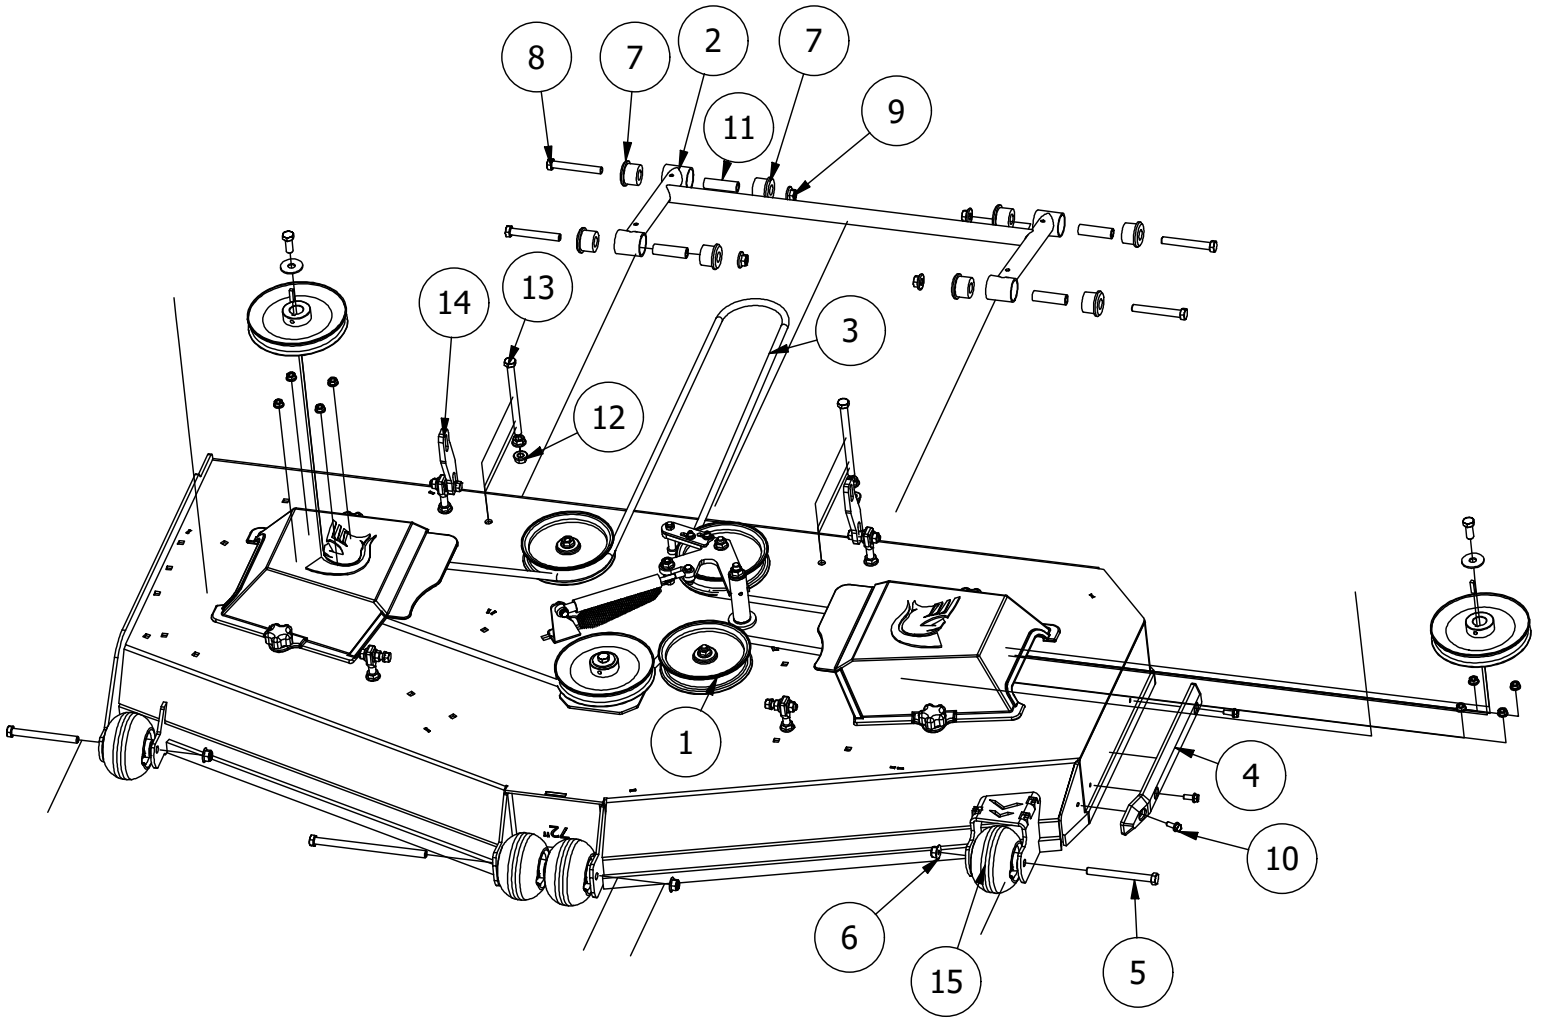

72" Deck Assembly 1

PARTS LIST

ITEM	QTY	PART NUMBER	DESCRIPTION
1	2	433-0015-00	6-3/4" Idler Pulley, 15/16" Spacer Assembly
2	1	490-0015-00	Mower 72" Deck Frame Stabilizer Assembly
3	1	461-0003-00	72" Mower Deck Belt, HB x 186.5" Effective Length
4	1	429-0001-00	Mower Nylon Deck Guard
5	2	418-0016-00	1/2-13 X 5 HEX C/S GR 2 ZINC YELLOW
6	4	413-0002-00	1/2-13 NYLON INSERT FLANGE LOCKNUT ZC YELLOW
7	8	732-2000-00	Large MTV A-Arm Bushing
8	4	418-0021-00	1/2-13 X 3-3/4 HEX C/S GR 5 ZINC
9	4	413-0017-00	1/2-13 NYLON INSERT FLANGE LOCKNUT ZINC W/SERRATIONS
10	3	418-0049-00	5/16-18 X 3/4 IND HWH TRI LOB ZINC
11	4	732-2001-00	Large MTV A-Arm Bushing Sleeve
12	12	413-0005-00	1/2-13 HEX FLANGE NUT W/SERR ZINC YELLOW
13	2	418-0044-00	1/2-13 X 6-1/2 HEX C/S GR 8 ZINC YELLOW
14	2	435-0011-00	Mower 72" Deck Rear Height Arm Connecting Link
15	4	422-0001-00	Anti-Scalp Wheel