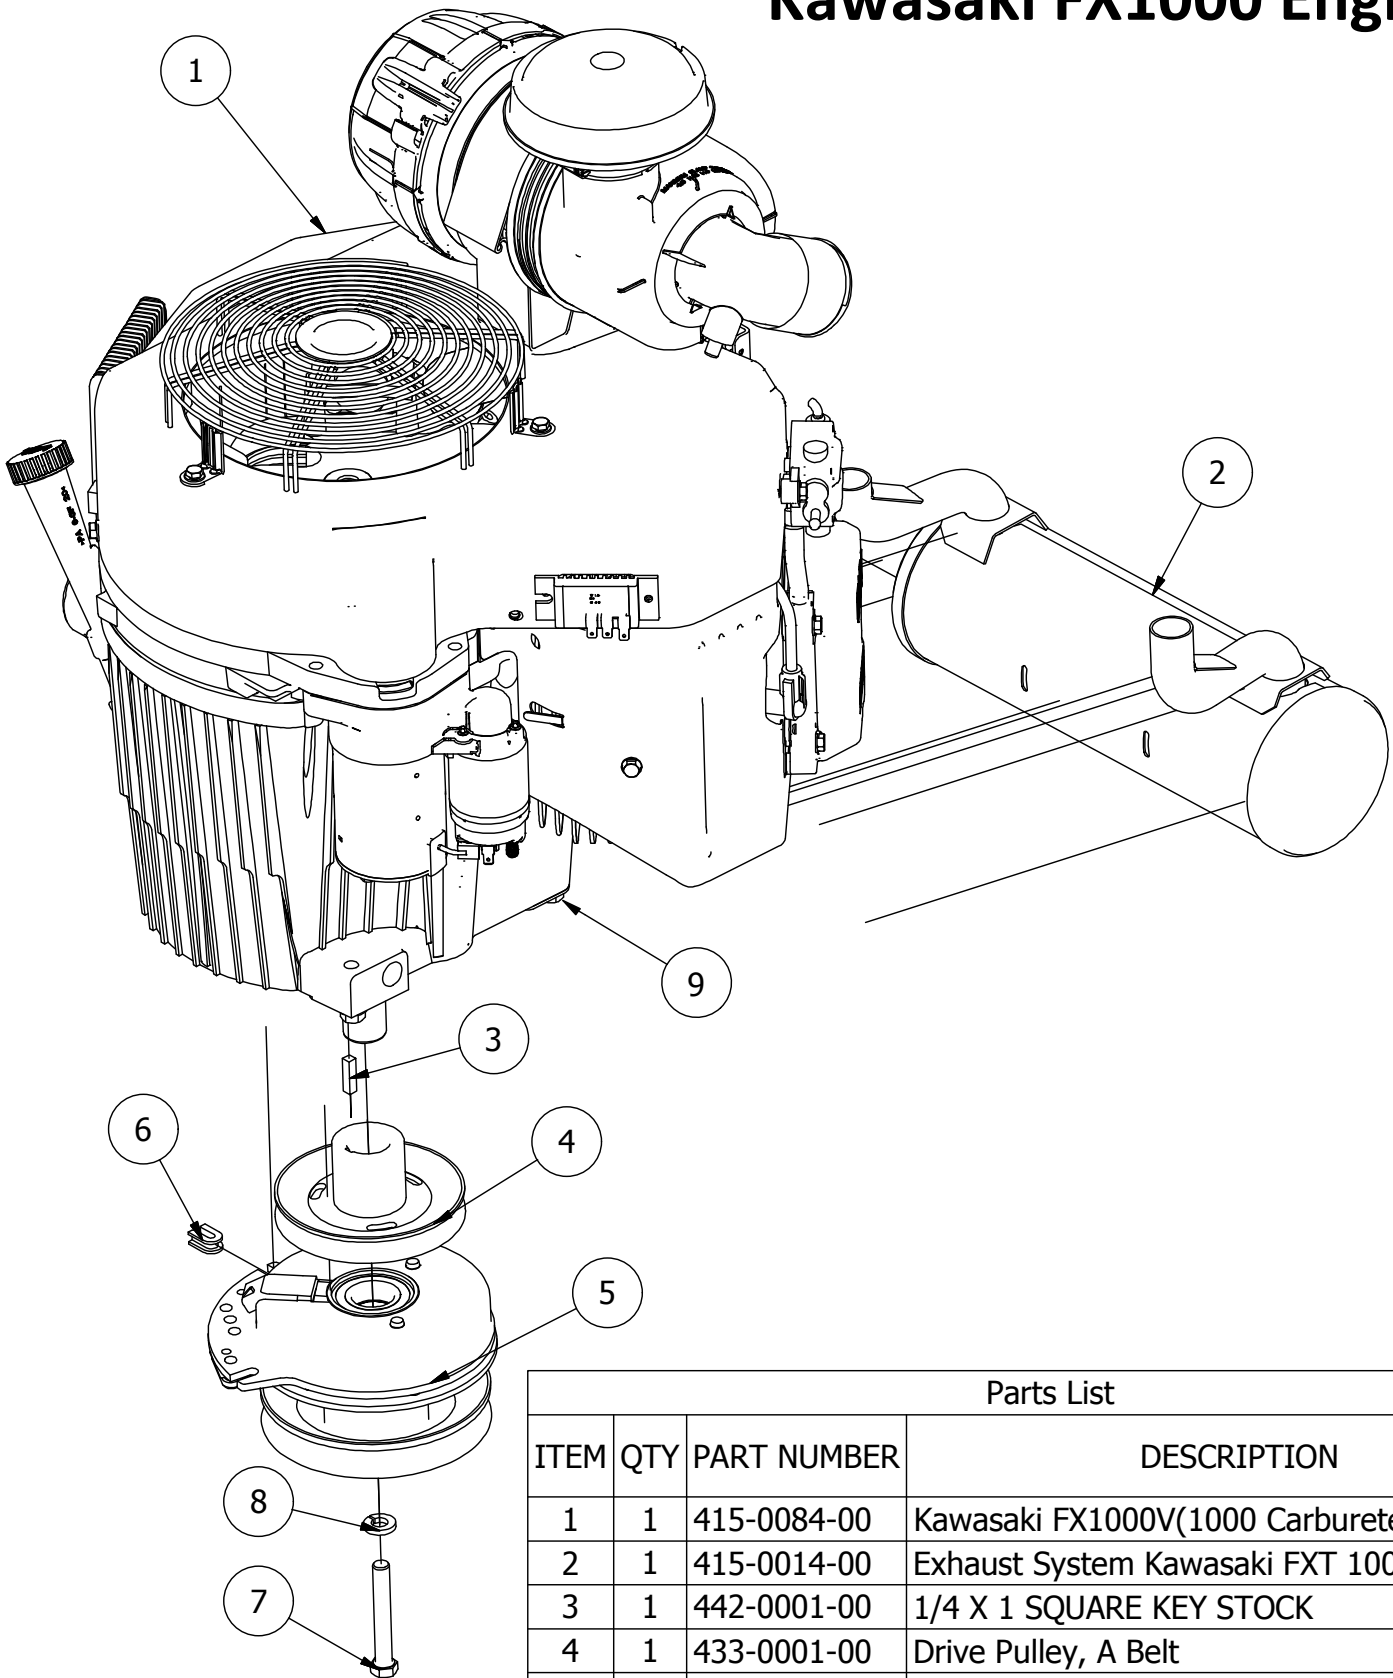

Kawasaki FX1000 Engine

Parts List

ITEM	QTY	PART NUMBER	DESCRIPTION
1	1	415-0084-00	Kawasaki FX1000V(1000 Carbureted Engine)
2	1	415-0014-00	Exhaust System Kawasaki FXT 100V
3	1	442-0001-00	1/4 X 1 SQUARE KEY STOCK
4	1	433-0001-00	Drive Pulley, A Belt
5	1	470-0002-00	PTO Clutch
6	1	437-0025-00	Mower Rotation Stop Brkt Sleeve
7	1	418-0022-00	7/16-20 X 3 HEX C/S GR 8 ZC YELLOW
8	1	419-0005-00	7/16 SPLIT LOCKWASHER GR 8 ZC YELLOW
9	4	418-0023-00	3/8-16 X 1-1/8 IND HWH W/SERR TRI LOB ZY