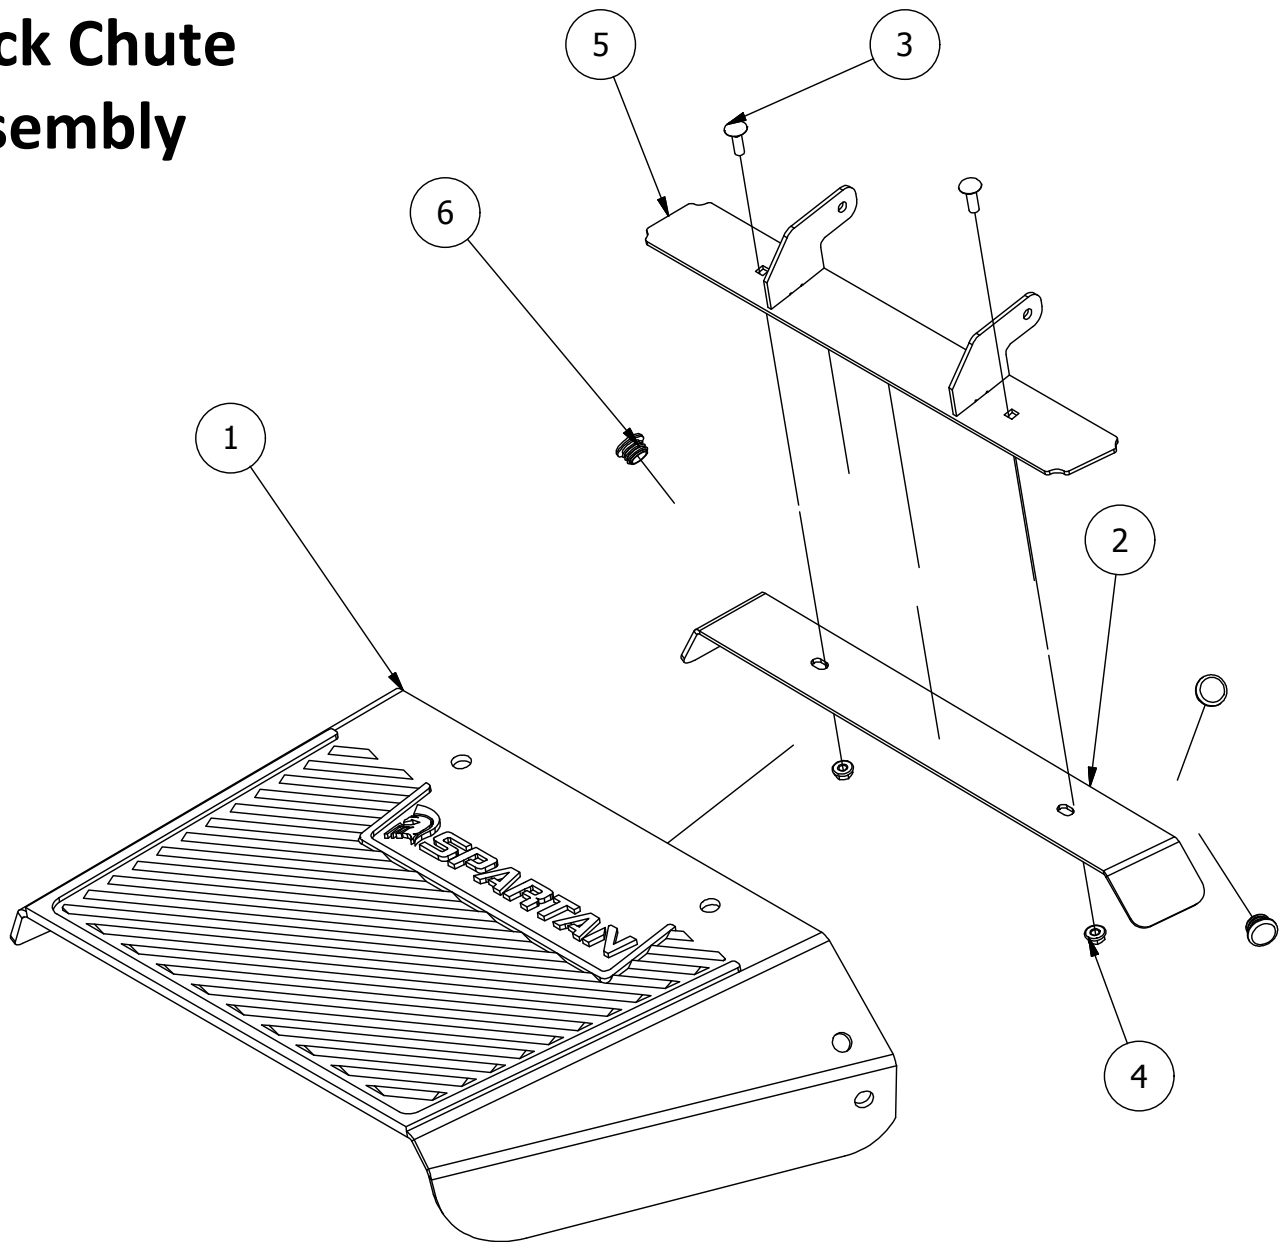

Deck Chute Assembly

Parts List

ITEM	QTY	PART NUMBER	DESCRIPTION
1	1	481-0008-00	Mower Rubber Discharge Chute 2018
2	1	439-0190-00	Deck Chute Hinge Backer Bracket
3	2	418-0060-00	5/16-18 X 1 CARRIAGE BOLT ZINC YELLOW
4	2	413-0027-00	5/16-18 NYLON INSERT FLANGE LOCKNUT ZC YELLOW
5	1	490-0056-00	RT/SRT Deck Chute Hinge Assembly
6	3	414-0017-00	1" Round Tube Glide:Textured BLK Plastic Plug