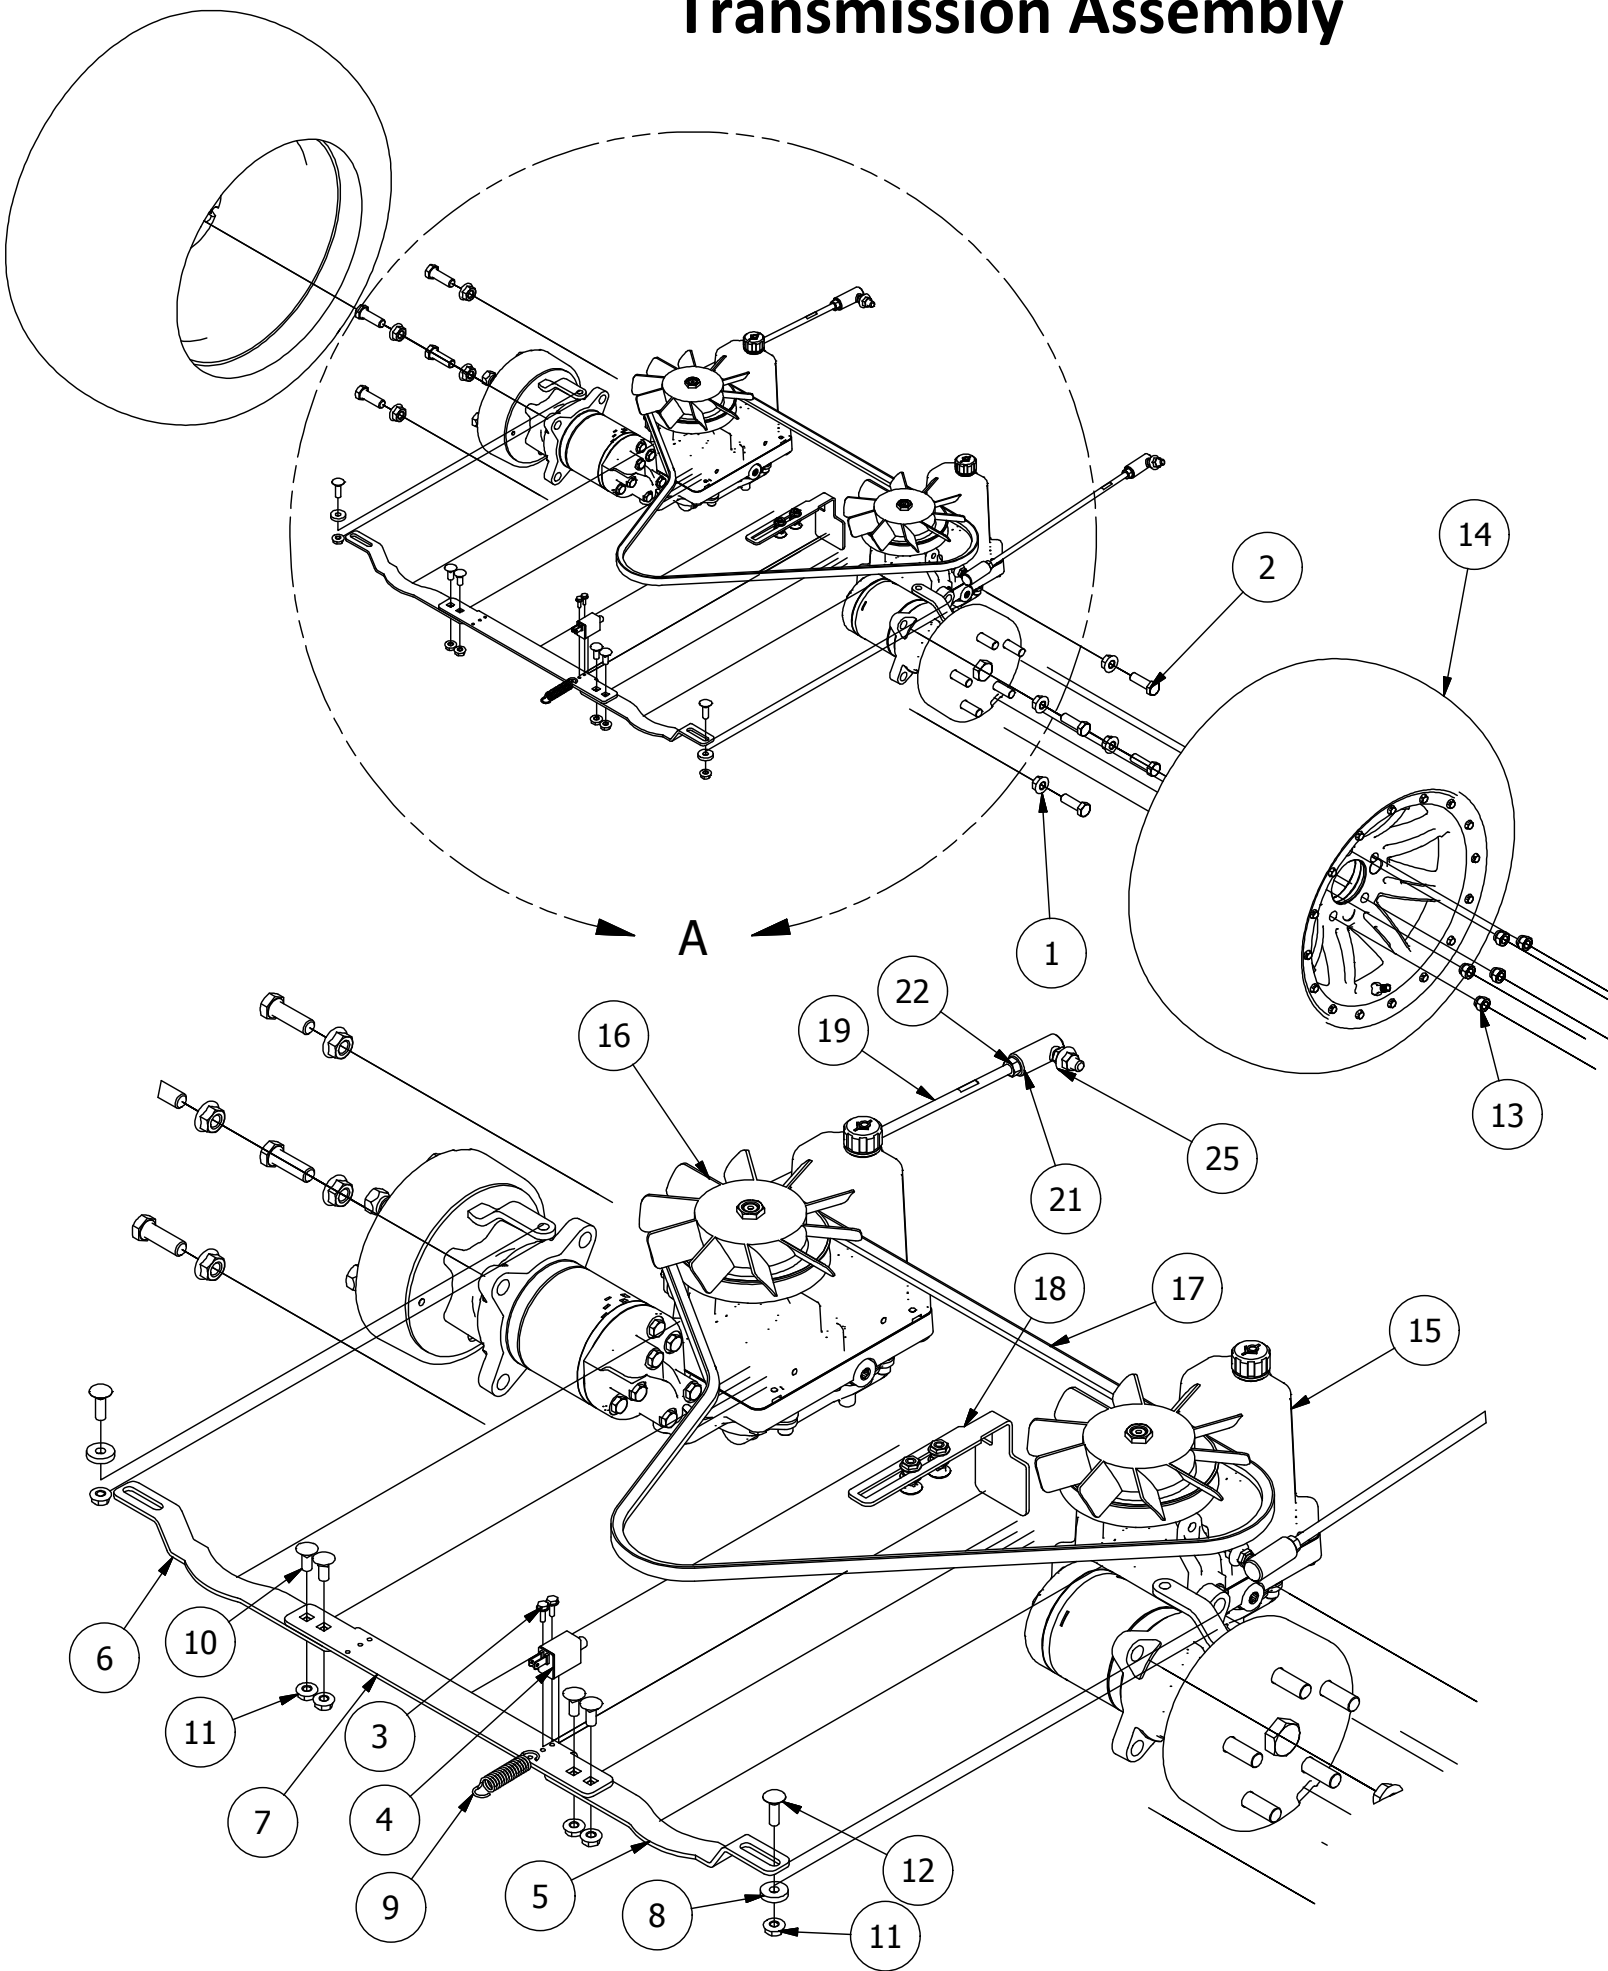

Transmission Assembly

DETAIL A

Transmission Assembly Parts List			
ITEM	QTY	PART NUMBER	DESCRIPTION
1	8	413-0010-00	1/2-13 HEX FLANGE NUT W/SERR ZINC
2	8	418-0020-00	1/2-13 X 1-1/2 HEX C/S GR 5 ZINC
3	2	418-0032-00	8-32 X 1/2 IND. HWH SLOT TYPE F TCS ZINC
4	1	486-0030-00	Safety Switch
5	1	439-0083-00	Mower Park Brake Right Actuation Bracket
6	1	439-0082-00	Mower Park Brake Left Actuation
7	1	439-0079-00	Mower Park Brake Center Bracket
8	2	419-0006-00	.312 ID X .875 OD X .1875 THK F/W NYLON BLK
9	1	434-0003-00	Brake Pedal Release Spring
10	4	418-0008-00	5/16-18 X 3/4 CARRIAGE BOLT ZINC
11	6	413-0019-00	5/16-18 NYLON INSERT FLANGE L/NUT ZINC
12	4	418-0010-00	5/16-18 X 1 CARRIAGE BOLT ZINC
13	10	413-0015-00	1/2-20 WHEEL NUT 60 DEGREE GR 5 ZINC
14	2	422-0005-00	Mower 24x14x12 Rear Tire/Wheel Assembly
15	1	450-0016-00	HTG16 Parker Right Side Transmission w/ Control Orifice
16	1	450-0015-00	HTG16 Parker Left Side Transmission w/ Control Orifice
17	1	461-0004-00	Mower A Pump Belt, A x 68.25" Effective Length
18	1	439-0066-00	Mower Standard Transmission Brake Interlock Bracket
19	2	435-0002-00	Transmission Drive Arm Rod Standard Transmission
20	2	410-0001-00	Control Arm Rod End, Right
21	2	410-0002-00	Control Arm Rod End, Left
22	2	413-0003-00	5/16 Hex Nut Left hand thread